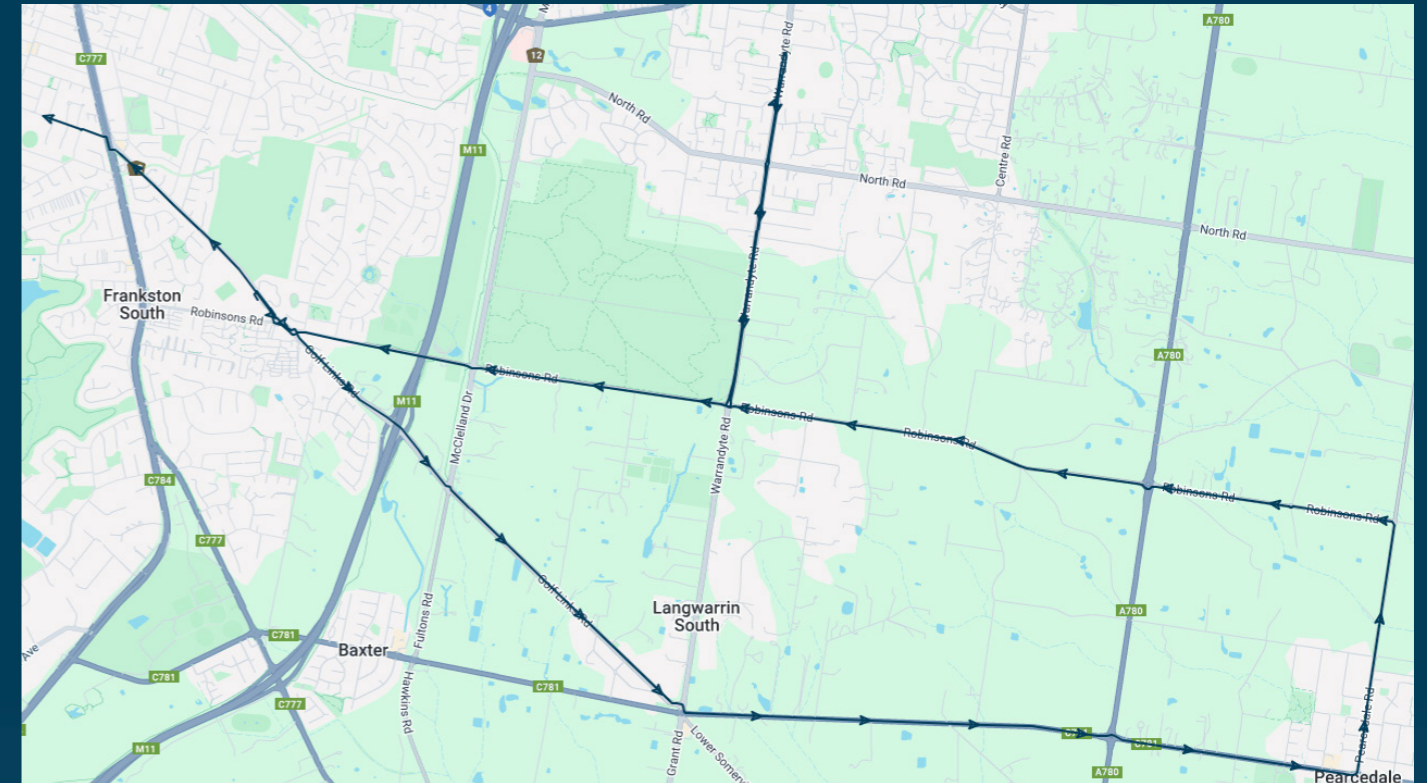

Times listed are estimated times only, it is advised to arrive at your stop earlier than the listed time to avoid missing your bus.

You can also download the Ventura Tracker app to view real time bus locations of all services

Frankston High School

Route: 1320 | Morning