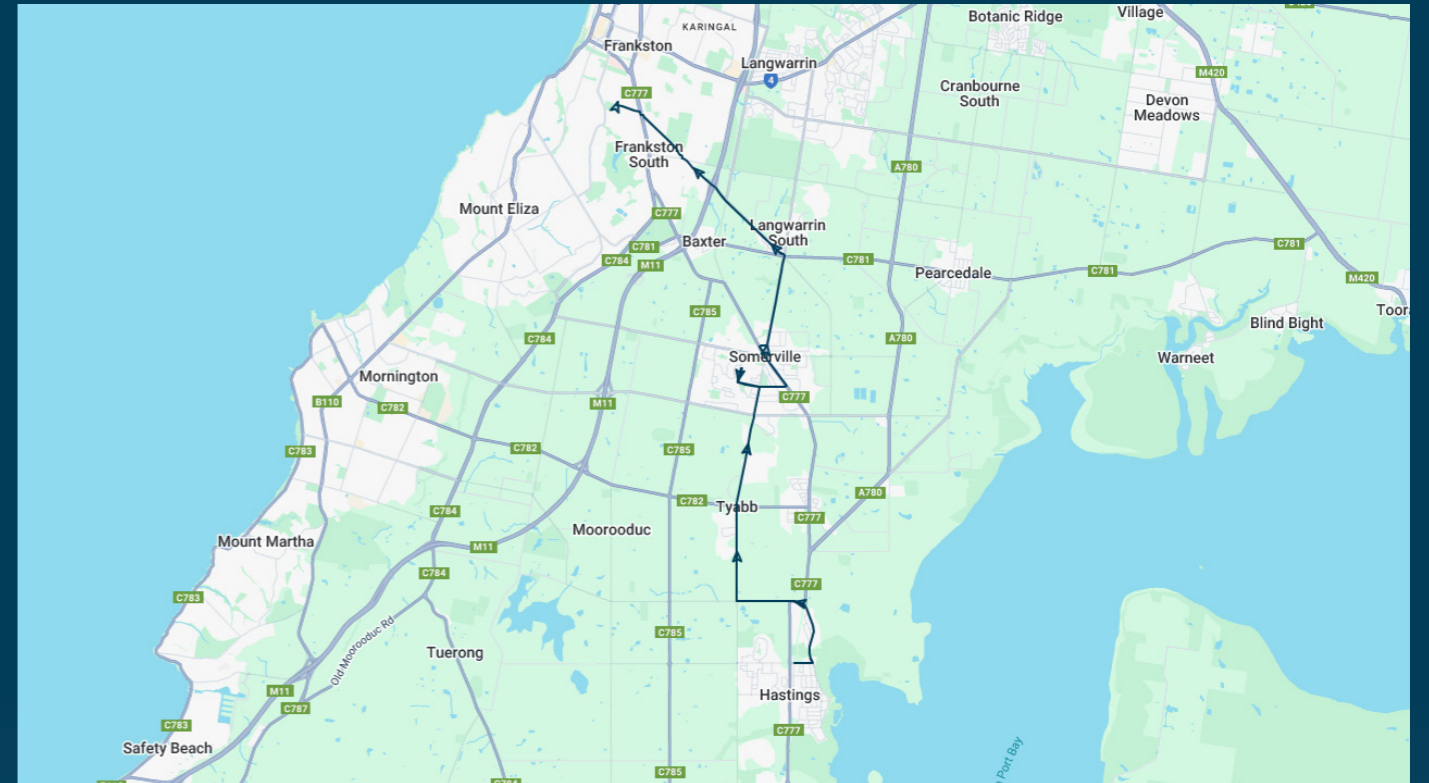

Frankston High School

Route: 5207 (SBSC) | Morning

Stop ID	Stop Name	Time	Stop ID	Stop Name	Time
13595	Wallis Dr/Hodgins Rd	07:42			
	Lyal St/Marine Dr	07:45			
13598	Robertson St/Marine Pde	07:49			
	Graydens Rd/Boes Rd	07:52			
	Clifford Dr/Boes Rd	07:54			
	Valencia Rise/Boes Rd	07:57			
13602	McLaurin Dr/Jones Rd	07:58			
	Somerville Secondary College	08:02			
13605	Somerville Recreation Reserve/Park Ln	08:03			
13606	Frankston-Flinders Rd/Park Ln	08:05			
	Scotts Gr/Grant Rd	08:06			
	St Kilda St/Golf Links Rd	08:11			
44516	Mt Erin Secondary College	08:25			
14352	Frankston High School/Foot St	08:30			

Frankston High School

Route: 5207 (SBSC) | Morning

TURN DIRECTIONS

Via Hodgins Rd, Left Marine Pde, Left Frankston-Flinders Rd, Cont Graydens Rd, Right Boes Rd, Cont Jones Rd, Left Worwong Ave, Right Graf Rd, Right into Somerville Secondary College, Left Graf Rd, Left Worwong Ave, Cont Park Ln, Left Frankston-Flinders Rd, Right Scotts Gr, Left Grant Rd, Cont Warrandyte Rd, Left Golf Links Rd, Left into Mt Erin Secondary College, Left Golf Links Rd, Right Frankston-Flinders Rd, Left Towerhill Rd, Right Foot St to Frankston High School

To view our list of live tracked services, visit www.venturabus.com.au

Timetable Printed : 30 September 2024

Times listed are estimated times only, it is advised to arrive at your stop earlier than the listed time to avoid missing your bus.

You can also download the Ventura Tracker app to view real time bus locations of all services