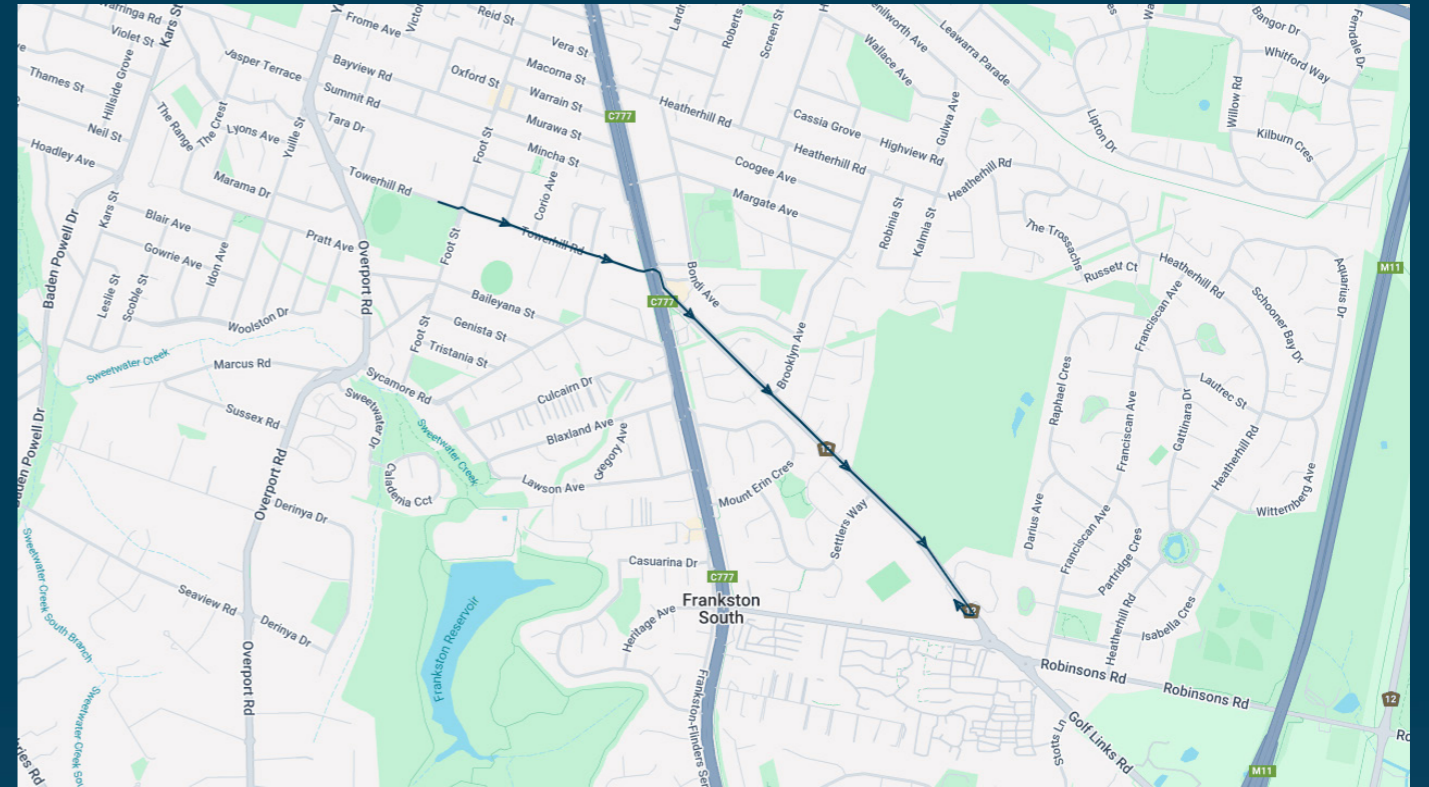

Frankston High School

Route: 1316 | Afternoon

Stop ID	Stop Name	Time	Stop ID	Stop Name	Time
46621	Frankston High School/Towerhill Rd	15:25			
11130	Helvetia Ct/Towerhill Rd	15:25			
11129	Frankston-Flinders Rd/Golf Links Rd	15:26			
11137	McMurtry Way/Golf Links Rd	15:27			
11139	Frankston Golf Club/Golf Links Rd	15:28			
11140	Frankston Golf Club/Golf Links Rd	15:28			
44516	Mt Erin Secondary College	15:29			

Frankston High School

Route: 1316 | Afternoon