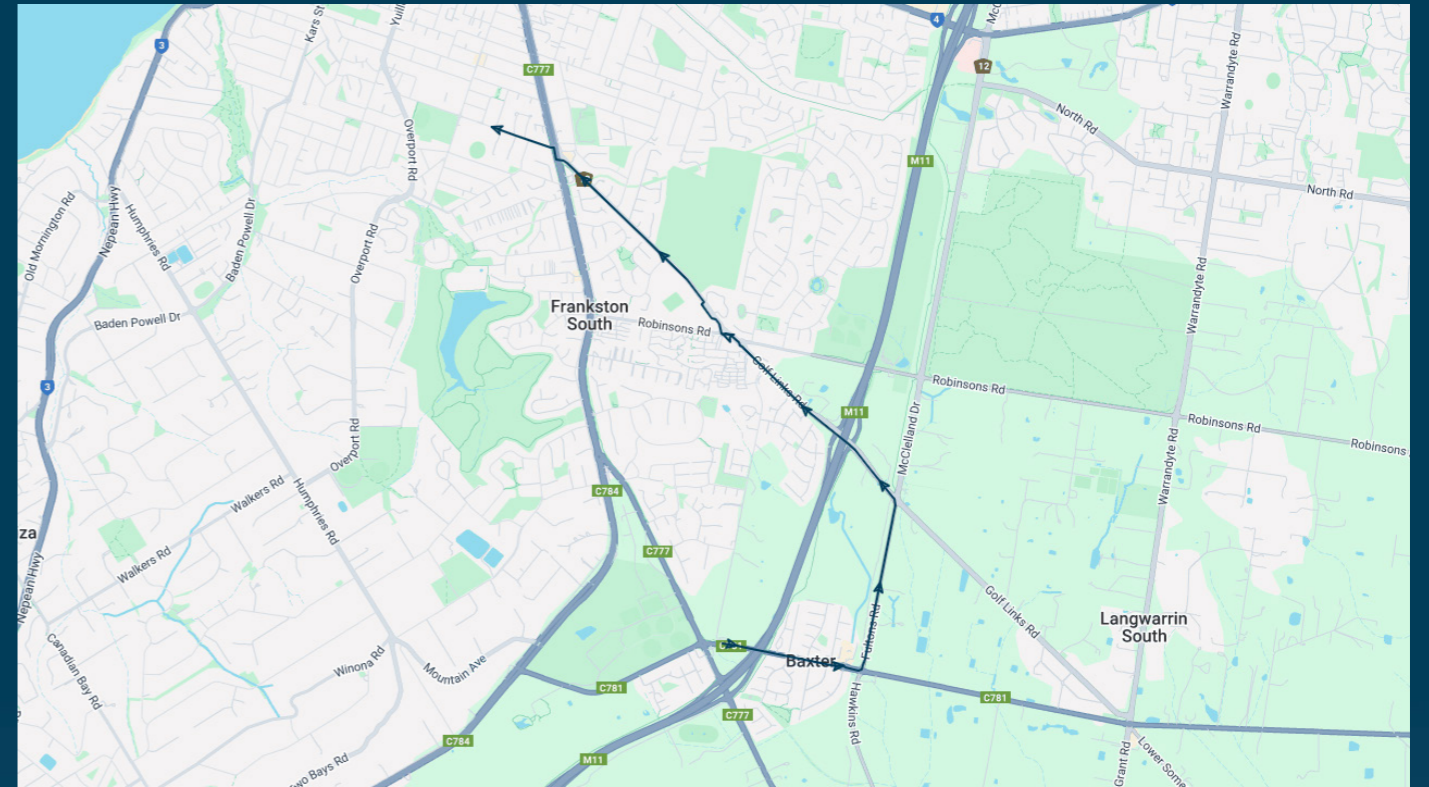

Frankston High School

Route: 1300 | Morning

Stop ID	Stop Name	Time	Stop ID	Stop Name	Time
12006	Stotts Lane/Baxter-Tooradin Rd	07:52			
11166	Stornoway Dr/Baxter-Tooradin Rd	07:52			
11164	Baxter Station/Baxter-Tooradin Rd	07:53			
44516	Mt Erin Secondary College	07:59			
38087	Settlers Way/Golf Links Rd	07:59			
11033	Brooklyn Ave/Golf Links Rd	08:00			
11032	Frankston-Flinders Rd/Golf Links Rd	08:01			
12771	Oakfield Ct/Towerhill Rd	08:02			
46619	Frankston High School/Towerhill Rd	08:03			

Frankston High School

Route: 1300 | Morning