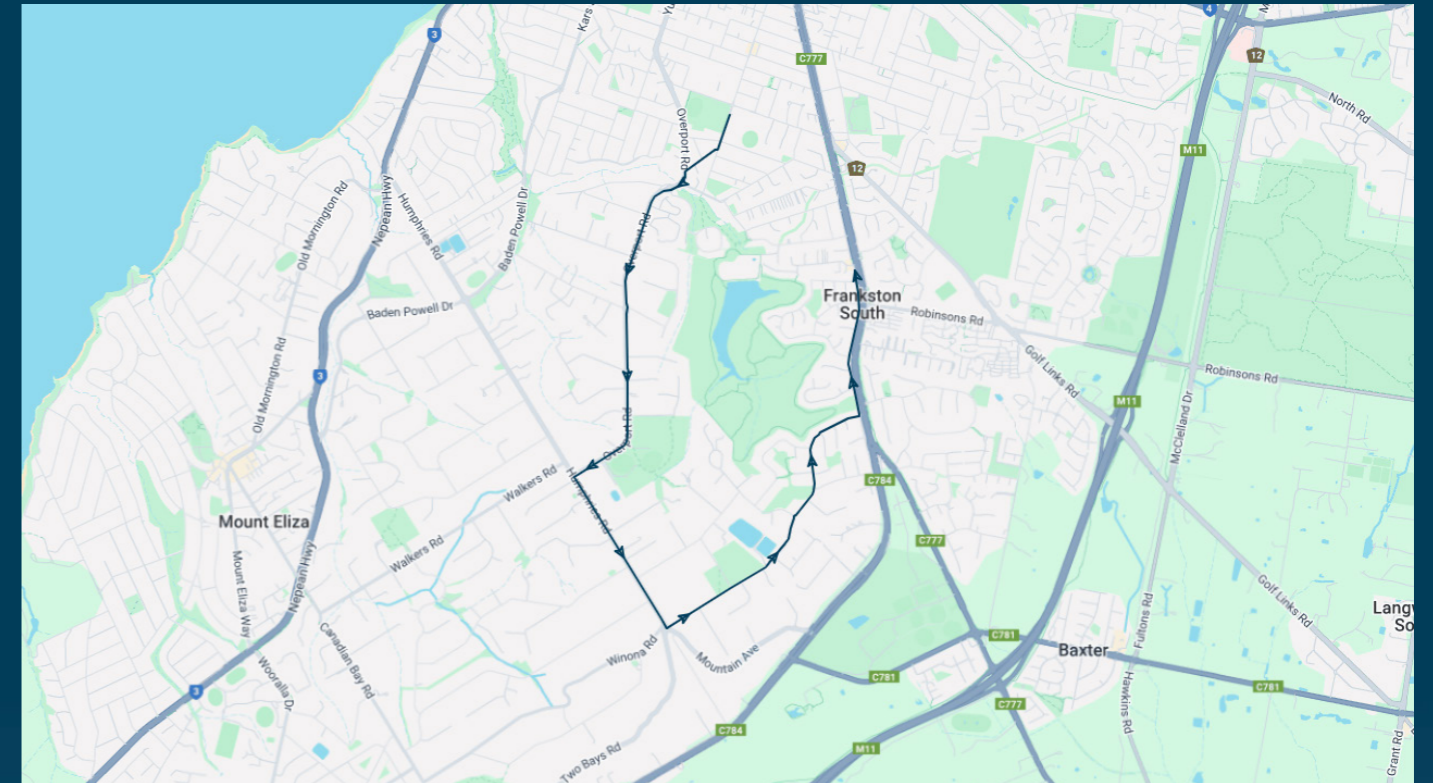

## Route: 1301 | Afternoon

Stop ID	Stop Name	Time	Stop ID	Stop Name	Time
44515	Frankston High School	15:35			
13337	RSL Park (War Veterans Home)/Overport Rd	15:37			
13338	Bangalay Ave/Overport Rd	15:38			
13340	Derinya Dr/Overport Rd	15:38			
49056	Derinya Primary School/Overport Rd	15:38			
13341	Karina St/Overport Rd	15:39			
13342	Ambleside Cl/Overport Rd	15:40			
13343	Overton Park/157 Overport Rd	15:41			
13344	Humphries Rd/Overport Rd	15:42			
13345	Blake Ct/Humphries Rd	15:43			
13347	Kirkstall Cl/Humphries Rd	15:44			
13348	Sibyl Ave/Humphries Rd	15:45			
13349	Humphries Rd/Rosedale Gr	15:46			
13350	Paratea Ave/Rosedale Gr	15:47			
13351	Tetragona Way/Rosedale Gr	15:48			
13352	Glenbrook Cl/Rosedale Gr	15:49			
13353	Ablett Ct/Rosedale Gr	15:50			
13354	Kia Rise/Rosedale Gr	15:50			
samon	Sanders Rd/Moorooduc Hwy Service Lane	15:50			

**Times listed are estimated times only, it is advised to arrive at your stop earlier than the listed time to avoid missing your bus.**

**You can also download the Ventura Tracker app to view real time bus locations of all services**

## Route: 1301 | Afternoon

### TURN DIRECTIONS

Via Foot St, Right Poinciana St, Left Overport Rd, Left Humphries Rd, Right Rosedale Gr, Left Moorooduc Hwy Service Lane to Sanders Rd

To view our list of live tracked services, visit [www.venturabus.com.au](http://www.venturabus.com.au)