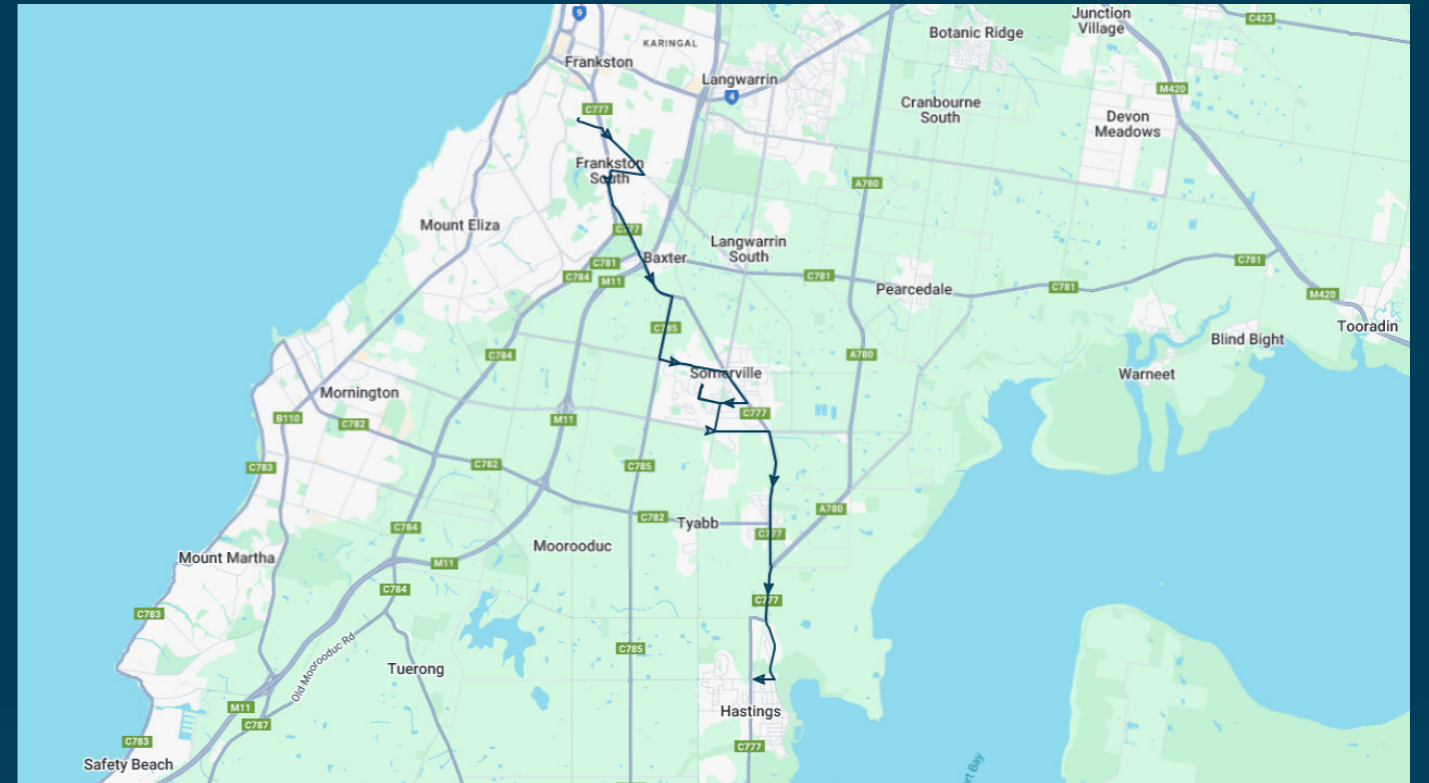

Frankston High School

Route: 5207 (SBSC) | Afternoon

Stop ID	Stop Name	Time	Stop ID	Stop Name	Time
11128	Frankston High School/Foot St	15:45			
44516	Mt Erin Secondary College	15:55			
12600	Robinsons Rd/Moorooduc Hwy	15:57			
13138	Coolart Nursery/Coolart Rd	15:59			
13139	Woodlands Dr/Eramosa Rd West	16:02			
13140	Cassandra Cl/Eramosa Rd West	16:07			
12091	Somerville Plaza SC/Eramosa Rd	16:08			
40282	Somerville Station/Frankston-Flinders Rd	16:09			
	Somerville Secondary College	16:10			
	Park Ln/Jones Rd	16:12			
13144	Bungower Rd/Jones Rd	16:13			
12090	Delepan Dr/Frankston-Flinders Rd	16:21			
12089	Mornington-Tyabb Rd/F'ston-Flinders Rd	16:22			
47114	Padua College/Frankston-Flinders Rd	16:22			
13149	Robertson St/Marine Pde	16:28			
13150	Thornhill St/Marine Pde	16:28			
13151	Victoria St/Hodgins Rd	16:29			
12087	Frankston-Flinders Rd/Hodgins Rd	16:30			

Frankston High School

Route: 5207 (SBSC) | Afternoon

TURN DIRECTIONS

Via Foot St, Left Towerhill Rd, Cont Golf Links Rd, Right into Mt Erin Secondary College, Right Golf Links Rd, Right Robinsons Rd, Left Moorooduc Hwy, Left Frankston-Flinders Rd, Right Coolart Rd, Left Eramosa Rd West, Right Frankston-Flinders Rd, Right Park Ln, Cont Worwong Ave, Right Graf Rd, Right into Somerville Secondary College, Left Graf Rd, Left Worwong Ave, Right Jones Rd, Left Bungower Rd, Right Frankston-Flinders Rd, Cont Marine Pde, Right Hodgins Rd to Frankston-Flinders Rd

To view our list of live tracked services, visit www.venturabus.com.au
Timetable Printed : 30 September 2024

Times listed are estimated times only, it is advised to arrive at your stop earlier than the listed time to avoid missing your bus.

You can also download the Ventura Tracker app to view real time bus locations of all services