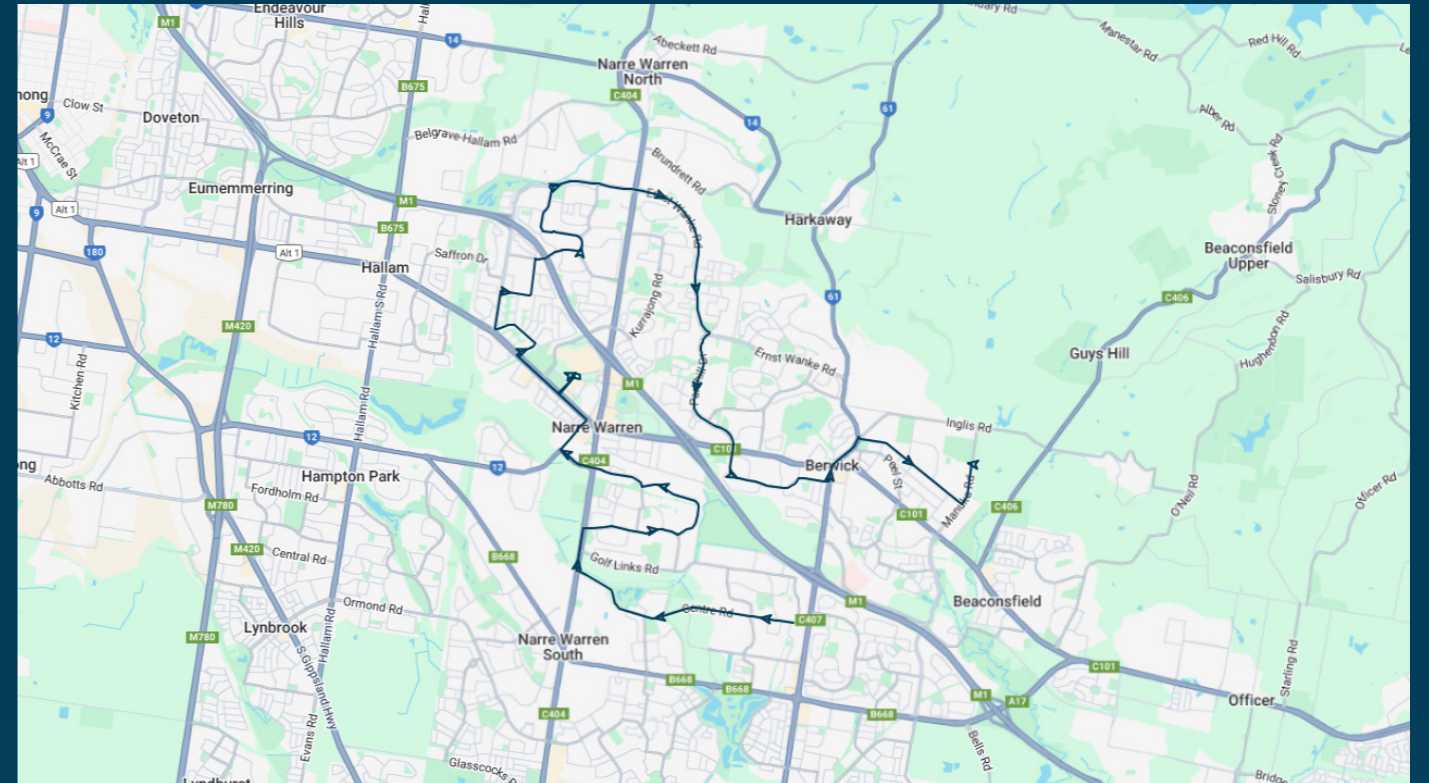

Times listed are estimated times only, it is advised to arrive at your stop earlier than the listed time to avoid missing your bus.

You can also download the Ventura Tracker app to view real time bus locations of all services

Fountain Gate Secondary College

Route: 1521 | Morning