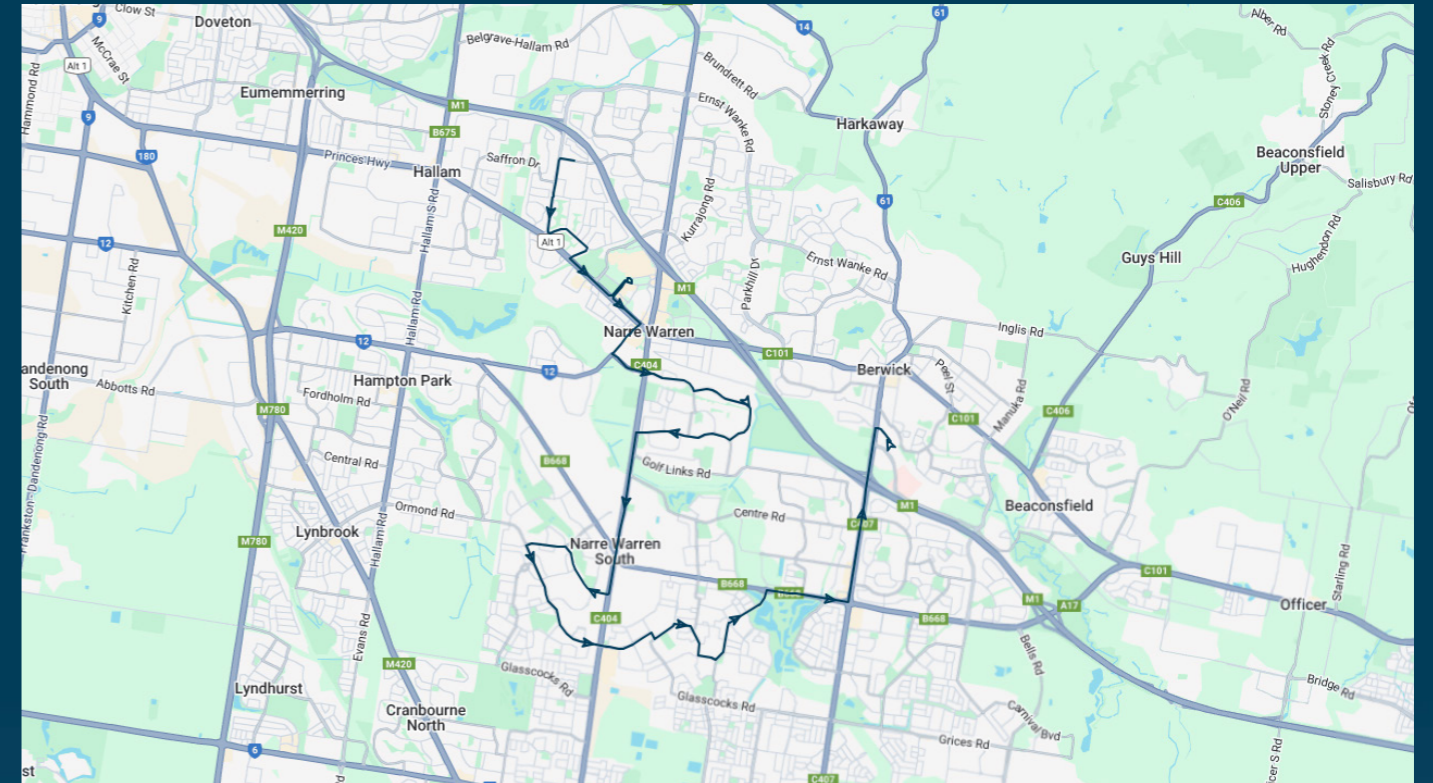

Times listed are estimated times only, it is advised to arrive at your stop earlier than the listed time to avoid missing your bus.

You can also download the Ventura Tracker app to view real time bus locations of all services

Fountain Gate Secondary College

Route: 1553 | Afternoon

TURN DIRECTIONS

Via Josephine Ave, Left Tinks Rd, Left Fountain Dr, Right Raven Cres, Left Princes Hwy, Left Overland Dr, 2nd exit at roundabout, Left into Fountain Gate SC Bus Terminal, Right Overland Dr, 1st exit at roundabout, Left Princes Hwy, Right Webb St, Cont Shrivs Rd, Left Centre Rd, Cont Fullard Rd, Cont Saxonwood Rd, Left Darling Way, Right Fleetwood Dr, Left Cranbourne Rd, Right Baringa Park Dr, Left Seebeck Dr, Left Ormond Rd, Cont Littlecroft Ave, Left The Promenade, Right Heritage Dr, Left Robinswood Pde, Left Berwick Springs Prom, Right Greaves Rd, Left Clyde Rd, Right into Berwick Station

To view our list of live tracked services, visit www.venturabus.com.au
Timetable Printed : 30 September 2024