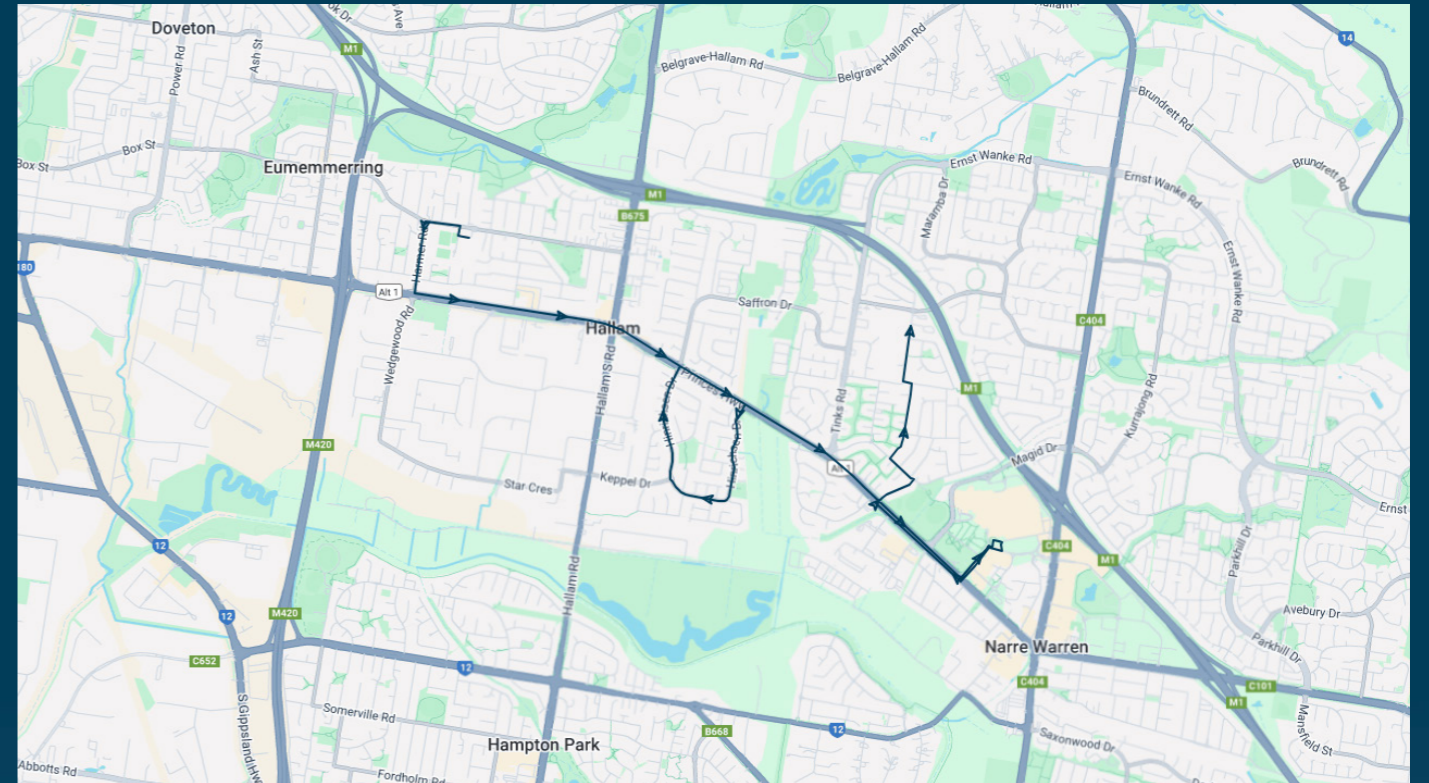

To view our list of live tracked services, visit www.venturabus.com.au

Timetable Printed : 30 September 2024

Fountain Gate Secondary College

Route: 1518 | Morning

Stop ID	Stop Name	Time	Stop ID	Stop Name	Time
44524	Hallam Senior Secondary College	08:11			
20186	Decor Dr/Princes Hwy	08:11			
20187	Hallam Senior Citizens/Princes Hwy	08:11			
3681	Belgrave-Hallam Rd/Princes Hwy	08:16			
3682	Fitzgerald Rd/Princes Hwy	08:17			
17457	Glenburn Dr/Hinrichsen Dr	08:17			
45830	Tolmie Rise/Hinrichsen Dr	08:17			
3683	Hinrichsen Dr/Princes Hwy	08:24			
3684	Tinks Rd/Princes Hwy	08:26			
3685	Fountain Gate Tennis Club/Princes Hwy	08:27			
3686	Springwood Ave/Princes Hwy	08:28			
46426	Fountain Gate SC - Bay 1	08:30			
4223	Springwood Ave/Princes Hwy	08:34			
4327	Max Pawsey Reserve/Princes Hwy	08:36			
13482	Fountain Gate Tennis Club/Raven Cres	08:39			
13483	Westleigh Cres/Fountain Dr	08:42			
13486	Fountain Gate Primary School/Victoria Rd	08:47			
13487	Fountain Gate Sec Col/Victoria Rd	08:50			

Fountain Gate Secondary College

Route: 1518 | Morning

TURN DIRECTIONS

Via Left Frawley Rd, Left Harmer Rd, Left Princess Hwy, Right Hinrichsen Dr (2nd Entrance), Right Princes Hwy, Left Overland Dr, 2nd exit at the roundabout, Left into Fountain Gate SC Bus Terminal, Right Overland Dr, 1st exit at roundabout, Right Princes Hwy, Right Raven Cres, Left Fountain Dr, Right Sweet Gum Ave, Left Prospect Hill Rd, Right Victoria Rd to Fountain Gate Secondary Col

To view our list of live tracked services, visit www.venturabus.com.au

Timetable Printed : 30 September 2024

Times listed are estimated times only, it is advised to arrive at your stop earlier than the listed time to avoid missing your bus.