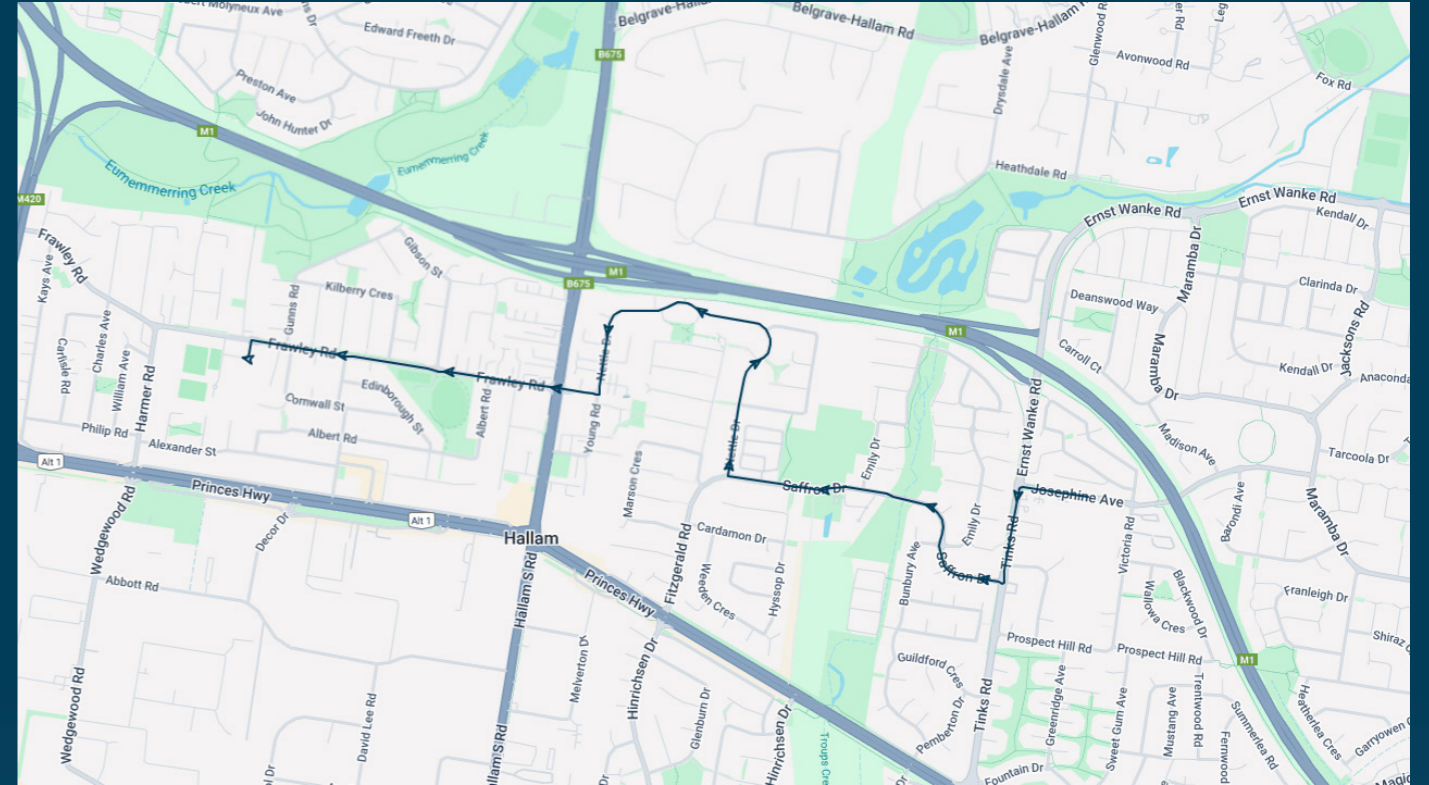

Fountain Gate Secondary College

Route: 1553 | Afternoon

TURN DIRECTIONS

Via Josephine Ave, Left Tinks Rd, Left Fountain Dr, Right Raven Cres, Left Princes Hwy, Left Overland Dr, 2nd exit at roundabout, Left into Fountain Gate SC Bus Terminal, Right Overland Dr, 1st exit at roundabout, Left Princes Hwy, Right Webb St, Cont Shrivs Rd, Left Centre Rd, Cont Fullard Rd, Cont Saxonwood Rd, Left Darling Way, Right Fleetwood Dr, Left Cranbourne Rd, Right Baringa Park Dr, Left Seebeck Dr, Left Ormond Rd, Cont Littlecroft Ave, Left The Promenade, Right Heritage Dr, Left Robinswood Pde, Left Berwick Springs Prom, Right Greaves Rd, Left Clyde Rd, Right into Berwick Station

To view our list of live tracked services, visit www.venturabus.com.au
 Timetable Printed : 30 September 2024

Fountain Gate Secondary College

Route: 2266 | Afternoon

Stop ID	Stop Name	Time	Stop ID	Stop Name	Time
44579	Fountain Gate Secondary College	15:30			
18627	Tinks Rd/Saffron Dr	15:30			
18628	Susan Cl/Saffron Dr	15:30			
4272	Emily Dr/Saffron Dr	15:30			
4273	Ern Barker Reserve/Saffron Dr	15:30			
4229	Mulguthrie Ct/Frawley Rd	15:37			
4230	Mountview Ave/Frawley Rd	15:38			
4231	Windsor St/Frawley Rd	15:39			
4232	Cornwall St/Frawley Rd	15:40			
44524	Hallam Senior Secondary College	15:40			

Fountain Gate Secondary College

Route: 2266 | Afternoon

TURN DIRECTIONS

Via Josephine Ave, Left Tinks Rd, Right Saffron Dr, Right Nettle Dr, Right Frawley Rd, Left into Hallam Senior Secondary College

To view our list of live tracked services, visit www.venturabus.com.au
 Timetable Printed : 30 September 2024

Times listed are estimated times only, it is advised to arrive at your stop earlier than the listed time to avoid missing your bus.
You can also download the Ventura Tracker app to view real time bus locations of all services