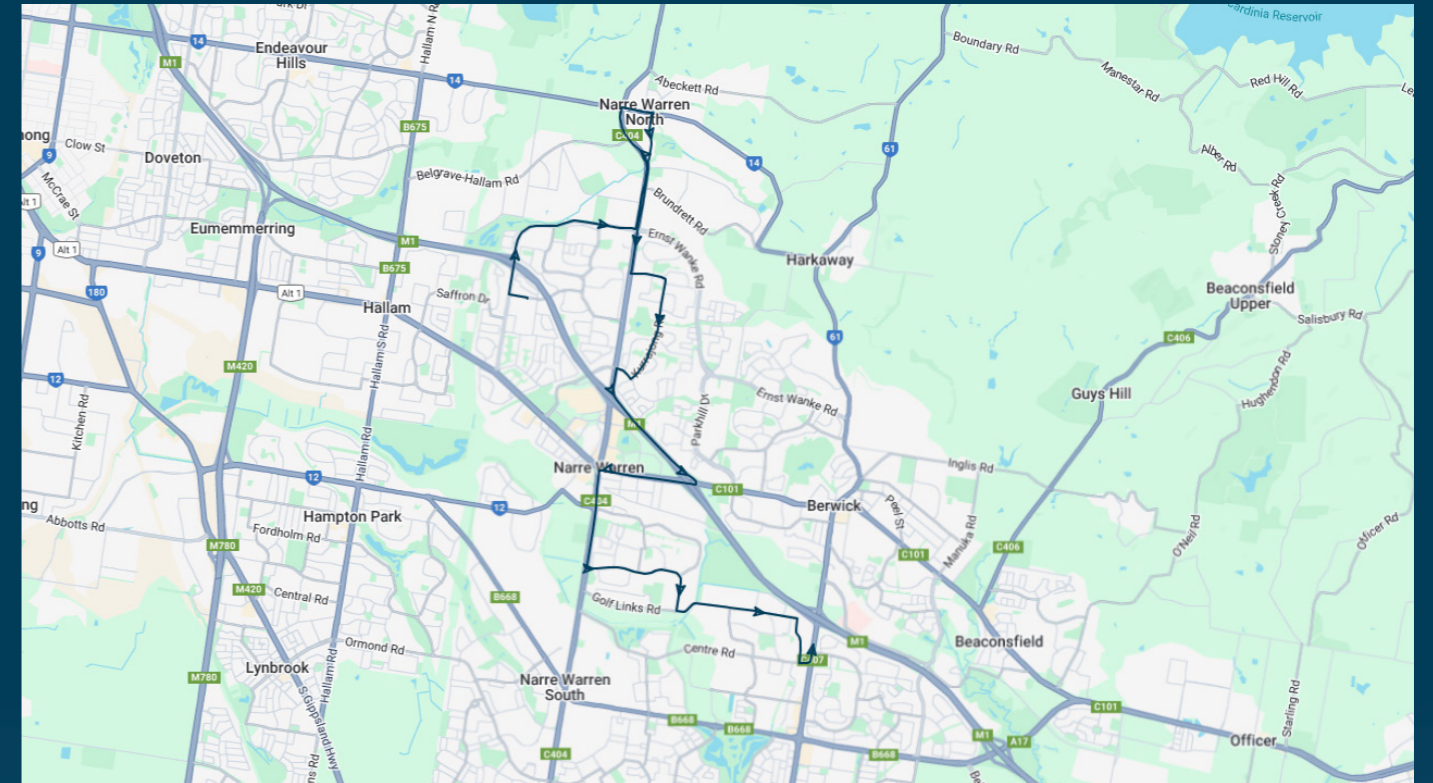

Times listed are estimated times only, it is advised to arrive at your stop earlier than the listed time to avoid missing your bus.

You can also download the Ventura Tracker app to view real time bus locations of all services

Fountain Gate Secondary College

Route: 1502 | Afternoon

TURN DIRECTIONS

Via Josephine Ave, Right Ernst Wanke Rd, Left Narre Warren Nth Rd, Cont Belgrave-Hallam Rd, Heatherton Rd, Right Memorial Dr, Left Narre Warren Nth Rd, Left Kurrajong Rd, Right Ryelands Dr, Left Narre Warren Nth Rd, Left Monash Fwy, Right Princes Hwy, Left Cranbourne Rd, Left Fleetwood Dr, Left Golf Links Rd, Right County Dr, Left Centre Rd, Left Clyde Rd to Bemersyde Dr

To view our list of live tracked services, visit www.venturabus.com.au

Timetable Printed : 30 September 2024