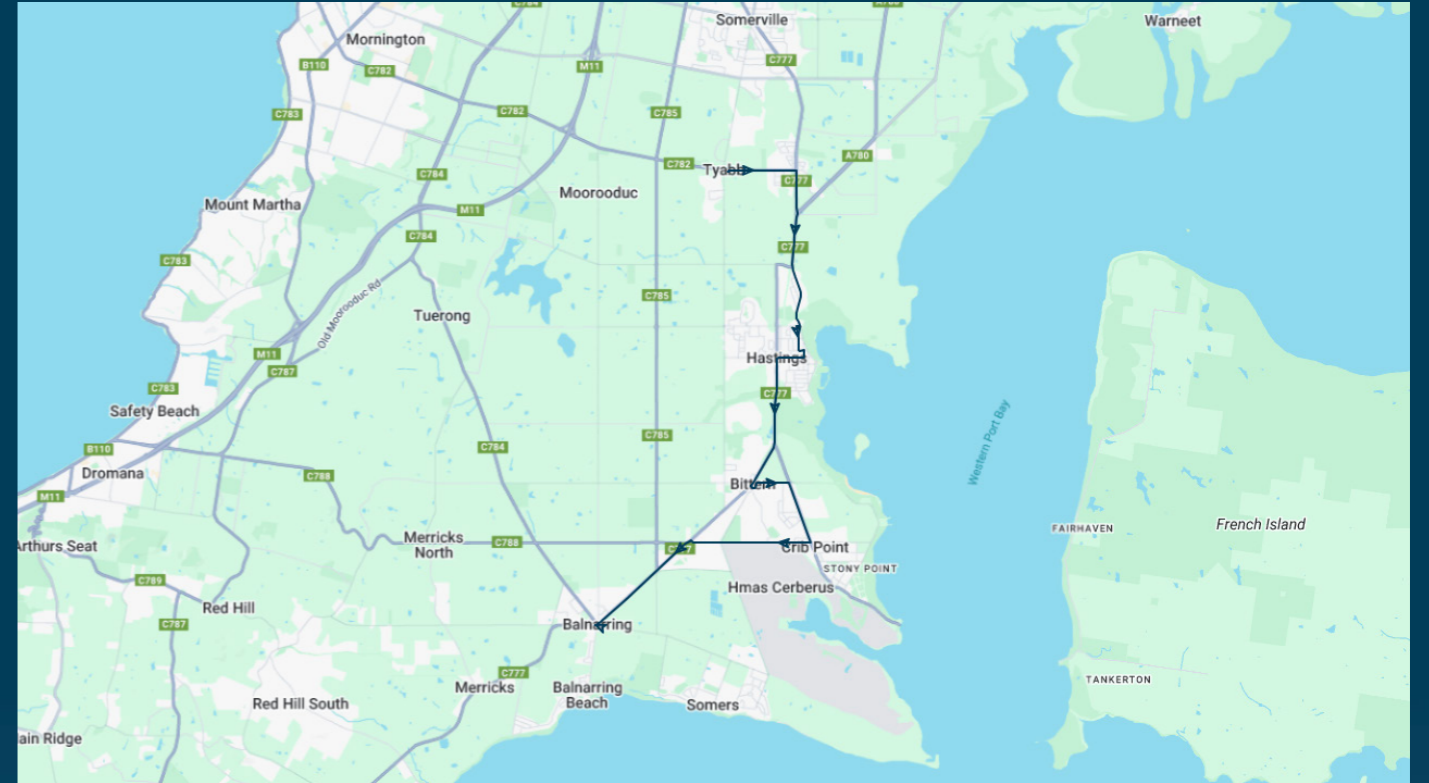

Flinders Christian Community College

Route: 5251 | Afternoon

Stop ID	Stop Name	Time	Stop ID	Stop Name	Time
fico	Flinders Christian Community College	15:57			
13148	Tyabb Shops/Mornington-Tyabb Rd	16:00			
13151	Victoria St/Hodgins Rd	16:08			
13152	The Bays Hospital/Victoria St	16:09			
13153	King St - Hastings SC	16:10			
13154	Hastings Railway Station/High St	16:11			
13155	Phillip Ct/Frankston-Flinders Rd	16:12			
13157	Lady Nelson Pkwy/Frankston-Flinders Rd	16:15			
13158	Bittern Station/Frankston-Flinders Rd	16:18			
13569	Balnarring Village SC/F'ston-Flinders Rd	16:37			

Flinders Christian Community College

Route: 5251 | Afternoon

TURN DIRECTIONS

Via Right Mornington-Tyabb Rd, Right Frankston-Flinders Rd, Cont Marine Pde, Right Hodgins Rd, Left Victoria St, Left Church St, Right King St, Right High St, Left Frankston-Flinders Rd, Left Urquhart Cres, Cont Wooleys Rd, Right Stony Point Rd, Right Disney St, Left Frankston-Flinders Rd to Balnarring Village SC