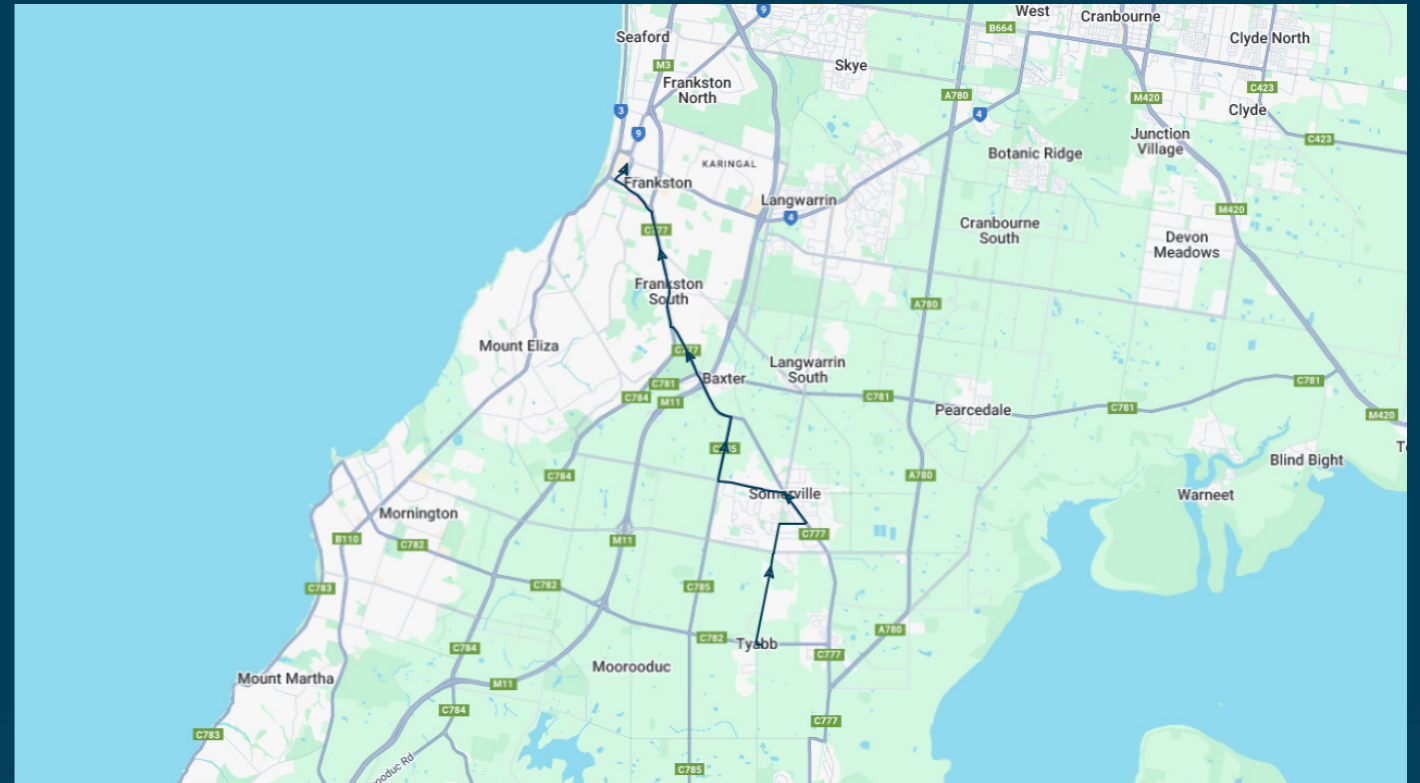

You can also download the Ventura Tracker app to view real time bus locations of all services

Flinders Christian Community College

Route: 5252 | Afternoon

Stop ID	Stop Name	Time	Stop ID	Stop Name	Time
fico	Flinders Christian Community College	16:00			
13602	McLaurin Dr/Jones Rd	16:03			
40280	Crofters Hill Way/Jones Rd	16:04			
13603	Pottery Rd/Jones Rd	16:06			
13604	Bungower Rd/Jones Rd	16:09			
13605	Somerville Recreation Reserve/Park Ln	16:11			
13606	Frankston-Flinders Rd/Park Lane	16:13			
40274	Somerville Station/Frankston-Flinders Rd	16:16			
12135	Somerville Plaza SC/Eramosa Rd	16:17			
12136	Graf Rd/Eramosa Rd	16:18			
12563	Pembroke Dr/Eramosa Rd	16:20			
12564	Woodlands Dr/Eramosa Rd	16:21			
13610	Coolart Rd/Frankston-Flinders Rd	16:28			
13611	Mornington Pen. Fwy/F'ston-Flinders Rd	16:32			
13612	Baxter Park/Frankston-Flinders Rd	16:33			
13613	Kara St/Frankston-Flinders Rd	16:36			
13355	Rosedale Gr/Moorooduc Hwy	16:38			
13615	Robinsons Rd/Moorooduc Hwy	16:40			
13616	Sanders Rd/Moorooduc Hwy	16:41			
21677	Culcairn Dr/Moorooduc Hwy	16:43			
21700	Hastings Rd/Moorooduc Hwy	16:48			
21696	George Pentland Botanical Gardens	16:48			
12596	Frankston Hospital/Hastings Rd	16:49			
21219	Frankston Station/Young St	16:54			

Times listed are estimated times only, it is advised to arrive at your stop earlier than the listed time to avoid missing your bus.

You can also download the Ventura Tracker app to view real time bus locations of all services

Flinders Christian Community College

Route: 5252 | Afternoon

TURN DIRECTIONS

Via Left Mornington-Tyabb Rd, Right Jones Rd, Right Park Ln, Left Frankston-Flinders Rd, Left Eramosa Rd West, Right Coolart Rd, Left Frankston-Flinders Rd, Right Moorooduc Hwy, Left Hastings Rd, Cont Davey St, Right Young St to Frankston Station