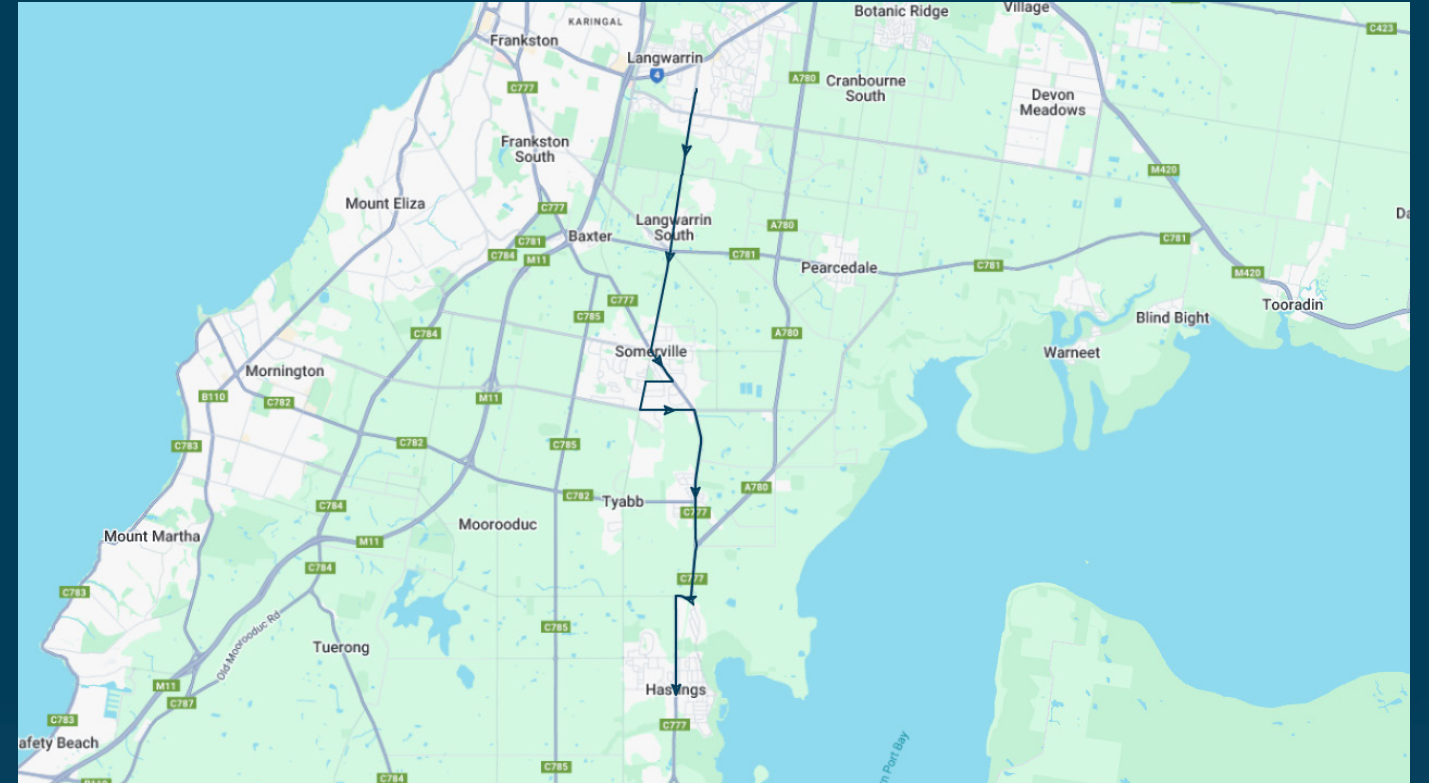

Elisabeth Murdoch College

Route: 2452 | Afternoon

Stop ID	Stop Name	Time	Stop ID	Stop Name	Time
44539	Elisabeth Murdoch College	15:30			
bawas	Ballochmyle Ln/Warrandyte Rd	15:35			
scgrs	Simcock St/Grant Rd	15:39			
40282	Somerville Station/Frankston-Flinders Rd	15:45			
13142	Frankston-Flinders Rd/Park Lane	15:50			
13143	Somerville Recreation Reserve/Park Lane	15:52			
13144	Bungower Rd/Jones Rd	15:55			
rabue	Radnor Rise/Bungower Rd	15:58			
bufe	Frankston-Flinders Rd/Bungower Rd	16:00			
12089	Mornington-Tyabb Rd/F'ston-Flinders Rd	16:05			
13155	Phillip Ct/Frankston-Flinders Rd	16:15			

Elisabeth Murdoch College

Route: 2452 | Afternoon

TURN DIRECTIONS

Via Warrandyte Rd, Cont Grant Rd, Left Frankston-Flinders Rd, Right Park Ln, Left Jones Rd, Left Bungower Rd, Right Frankston-Flinders Rd, Cont Right Frankston-Flinders Rd, Cont Left Frankston-Flinders Rd Phillip Ct

To view our list of live tracked services, visit www.venturabus.com.au
Timetable Printed : 30 September 2024

Times listed are estimated times only, it is advised to arrive at your stop earlier than the listed time to avoid missing your bus.

You can also download the Ventura Tracker app to view real time bus locations of all services