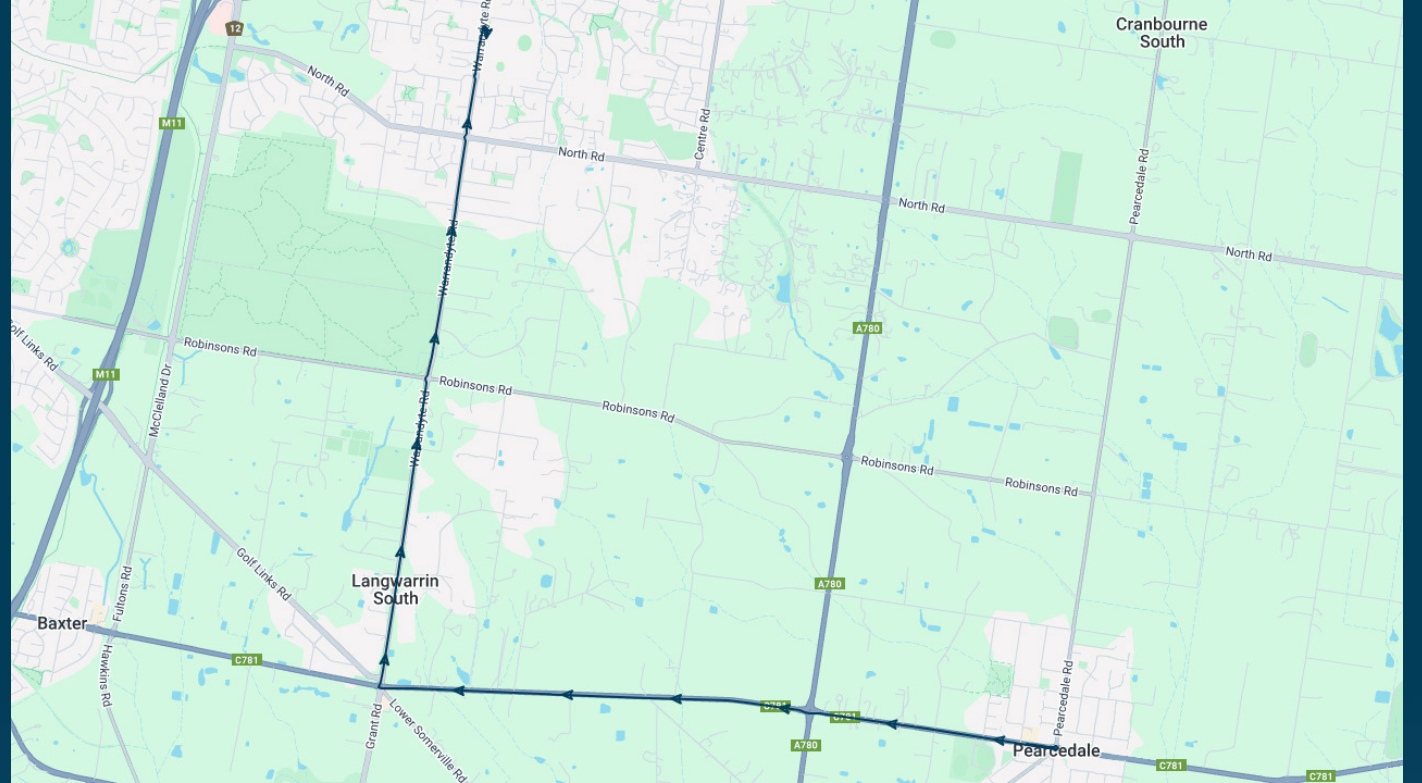

Elisabeth Murdoch College

Route: 1321 | Afternoon

TURN DIRECTIONS

Via Left Warrandyte Rd, Left Robinsons Rd, Right Pearcedale Rd, Right Baxter-Tooradin Rd, Right Warrandyte Rd, Left Golf Links Rd, Right into Woodleigh School

Elisabeth Murdoch College

Route: 1329 | Morning

Stop ID	Stop Name	Time	Stop ID	Stop Name	Time
---------	-----------	------	---------	-----------	------

11157	Pearcedale Village SC/Baxter-Tooradin Rd	08:25			
44539	Elisabeth Murdoch College	08:40			

Times listed are estimated times only, it is advised to arrive at your stop earlier than the listed time to avoid missing your bus.
You can also download the Ventura Tracker app to view real time bus locations of all services

Elisabeth Murdoch College

Route: 1329 | Morning

TURN DIRECTIONS

Runs express via Baxter-Tooradin Rd, u-turn at roundabout at Pearcedale Rd, Right Warrandyte Rd, Right into Elisabeth Murdoch College

To view our list of live tracked services, visit www.venturabus.com.au
 Timetable Printed : 30 September 2024