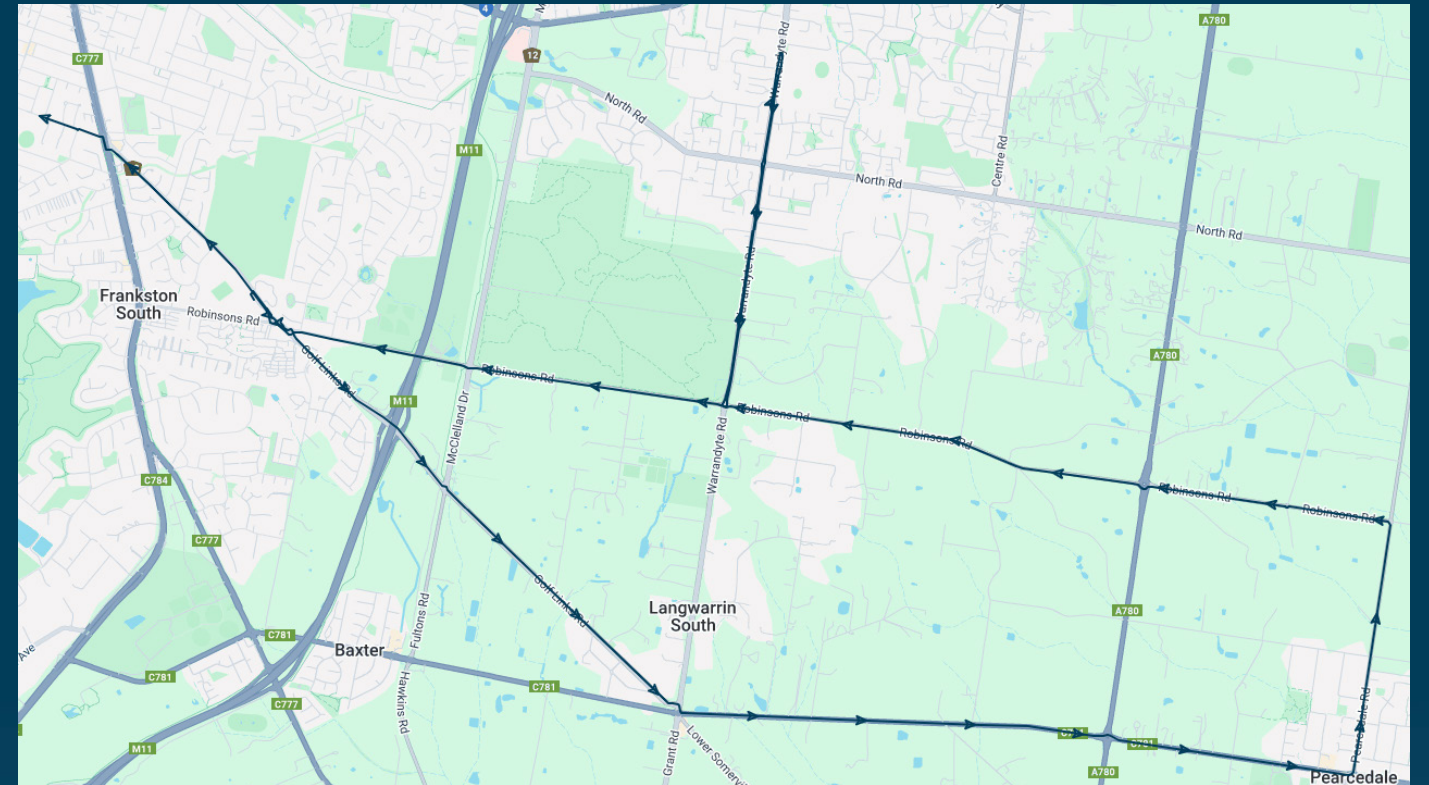

Times listed are estimated times only, it is advised to arrive at your stop earlier than the listed time to avoid missing your bus.

You can also download the Ventura Tracker app to view real time bus locations of all services

Elisabeth Murdoch College

Route: 1320 | Morning