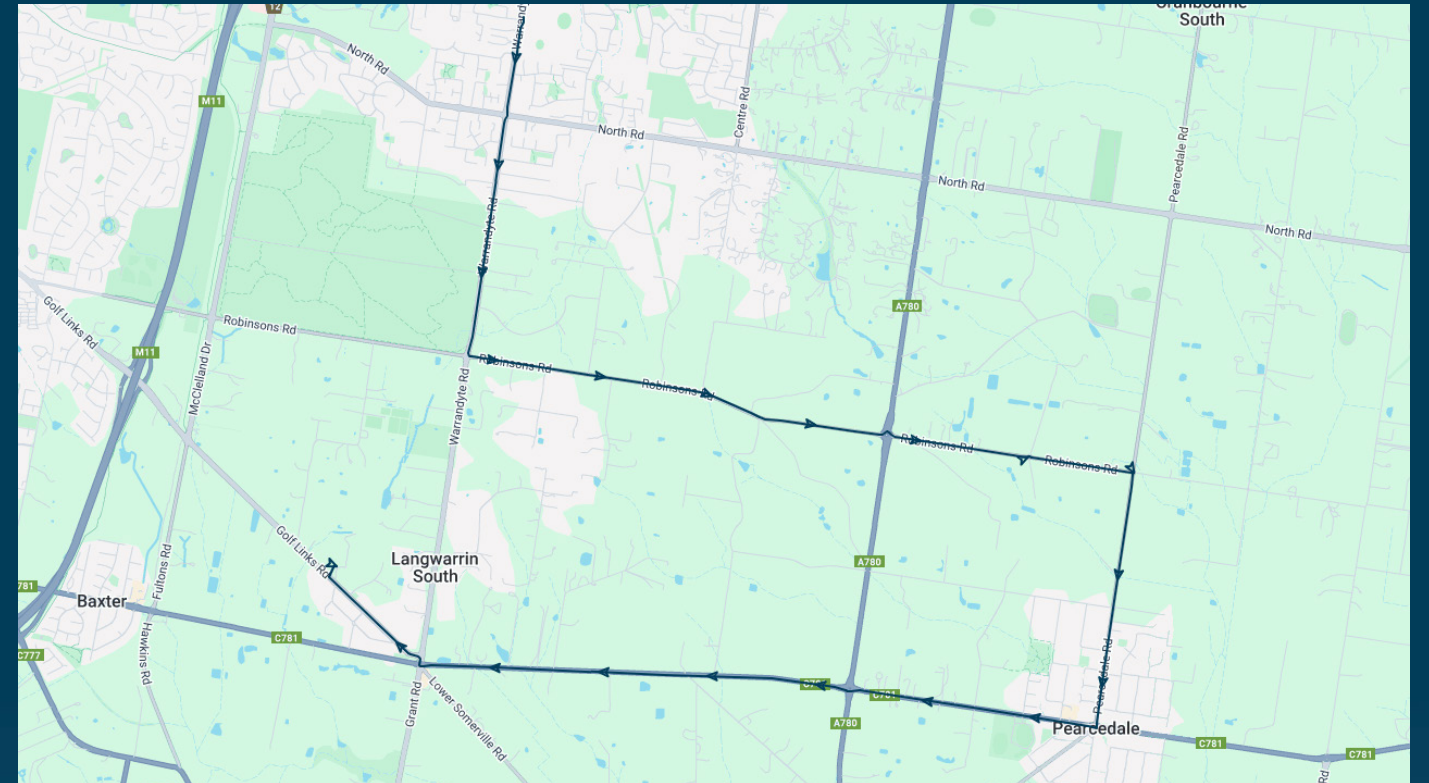

Elisabeth Murdoch College

Route: 1320 | Morning

TURN DIRECTIONS

Via Right Golf Links Rd, Right Warrandyte Rd, Left Baxter-Tooradin Rd, Left Pearcedale Rd, Left Robinsons Rd, Right Warrandyte Rd, Right into Elisabeth Murdoch College, Left Warrandyte Rd, Right Robinsons Rd, Right Golf Links Rd, Cont Towerhill Rd to Frankston High School

To view our list of live tracked services, visit www.venturabus.com.au
 Timetable Printed : 2 October 2024

Elisabeth Murdoch College

Route: 1321 | Afternoon

Stop ID	Stop Name	Time	Stop ID	Stop Name	Time
44539	Elisabeth Murdoch College	15:30			
21526	Tyrone St/Warrandyte Rd	15:30			
21528	North Rd/Warrandyte Rd	15:30			
11987	Warrandyte Rd/Robinsons Rd	15:33			
11988	Gardeners Rd/Robinsons Rd	15:33			
11989	Nirvana Ct/Robinsons Rd	15:34			
11990	Donald Rd/Robinsons Rd	15:35			
11991	Victory Rd/Robinsons Rd	15:35			
21679	Western Port Hwy/Robinsons Rd	15:37			
11993	Middle Rd/Robinsons Rd	15:38			
11994	Robinsons Rd/Pearcedale Rd	15:39			
11995	Victoria Rd/Pearcedale Rd	15:40			
11996	Evans St/Pearcedale Rd	15:41			
11997	Pearcedale Village SC/Baxter-Tooradin Rd	15:42			
11998	Middle Rd/Baxter-Tooradin Rd	15:43			
11999	Western Port Hwy/Baxter-Tooradin Rd	15:44			
12000	South Boundary Rd/Baxter-Tooradin Rd	15:45			
12001	Highfield Dr/Baxter-Tooradin Rd	15:47			
12002	Warrandyte Rd/Baxter-Tooradin Rd	15:48			
44465	Woodleigh School	15:50			

Elisabeth Murdoch College

Route: 1321 | Afternoon

TURN DIRECTIONS

Via Left Warrandyte Rd, Left Robinsons Rd, Right Pearcedale Rd, Right Baxter-Tooradin Rd, Right Warrandyte Rd, Left Golf Links Rd, Right into Woodleigh School

Elisabeth Murdoch College

Route: 1329 | Morning

Stop ID	Stop Name	Time	Stop ID	Stop Name	Time
---------	-----------	------	---------	-----------	------

11157	Pearcedale Village SC/Baxter-Tooradin Rd	08:25			
44539	Elisabeth Murdoch College	08:40			