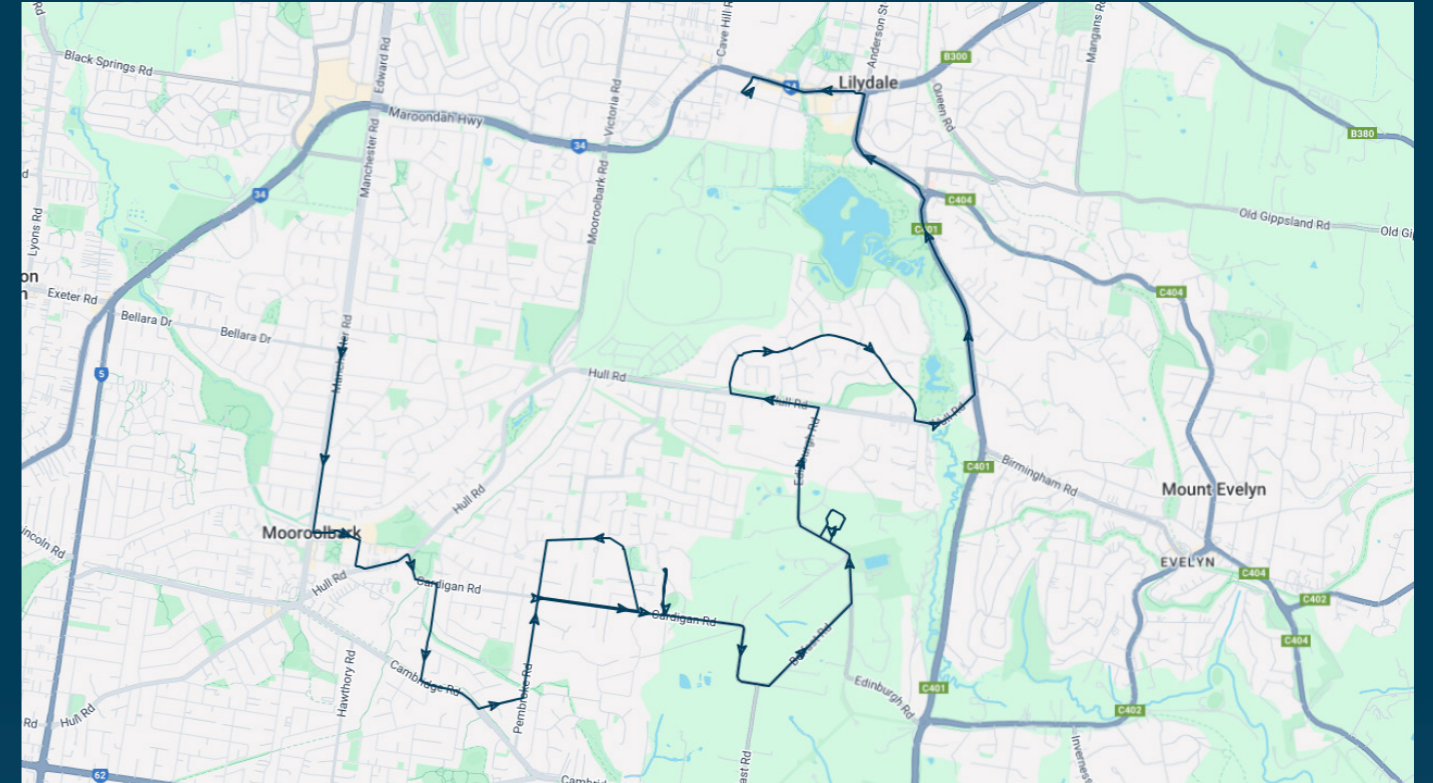

Times listed are estimated times only, it is advised to arrive at your stop earlier than the listed time to avoid missing your bus.

You can also download the Ventura Tracker app to view real time bus locations of all services

Edinburgh College

Route: 2629 | Afternoon

TURN DIRECTIONS

Via Manchester Rd, Left Brice Ave, Left into Mooroolbark Station, Left Brice Ave, Right Bathurst St, Left Charles St, Left Hull Rd, Right Cardigan Rd, Right Drydan Concourse, Cont Holmes Rd, Left Cambridge Rd, Left Lawson Rd, Left Pembroke Rd, Right Cardigan Rd, Left Taylor Rd, Left Pembroke Rd, Left Cardigan Rd, Left into Billanook College, Left Cardigan Rd, Left Belfast Rd, Left Edinburgh Rd, Right into Edinburgh College, Right Edinburgh Rd, Left Beaulieu Ave, Left Hull Rd, Right Lakeview Dr, Left Hull Rd, Left Swansea Rd, 1st exit at roundabout, Cont Anderson St, Left Maroondah Hwy, Left William St East to Lilydale Station

To view our list of live tracked services, visit www.venturabus.com.au
Timetable Printed : 30 September 2024