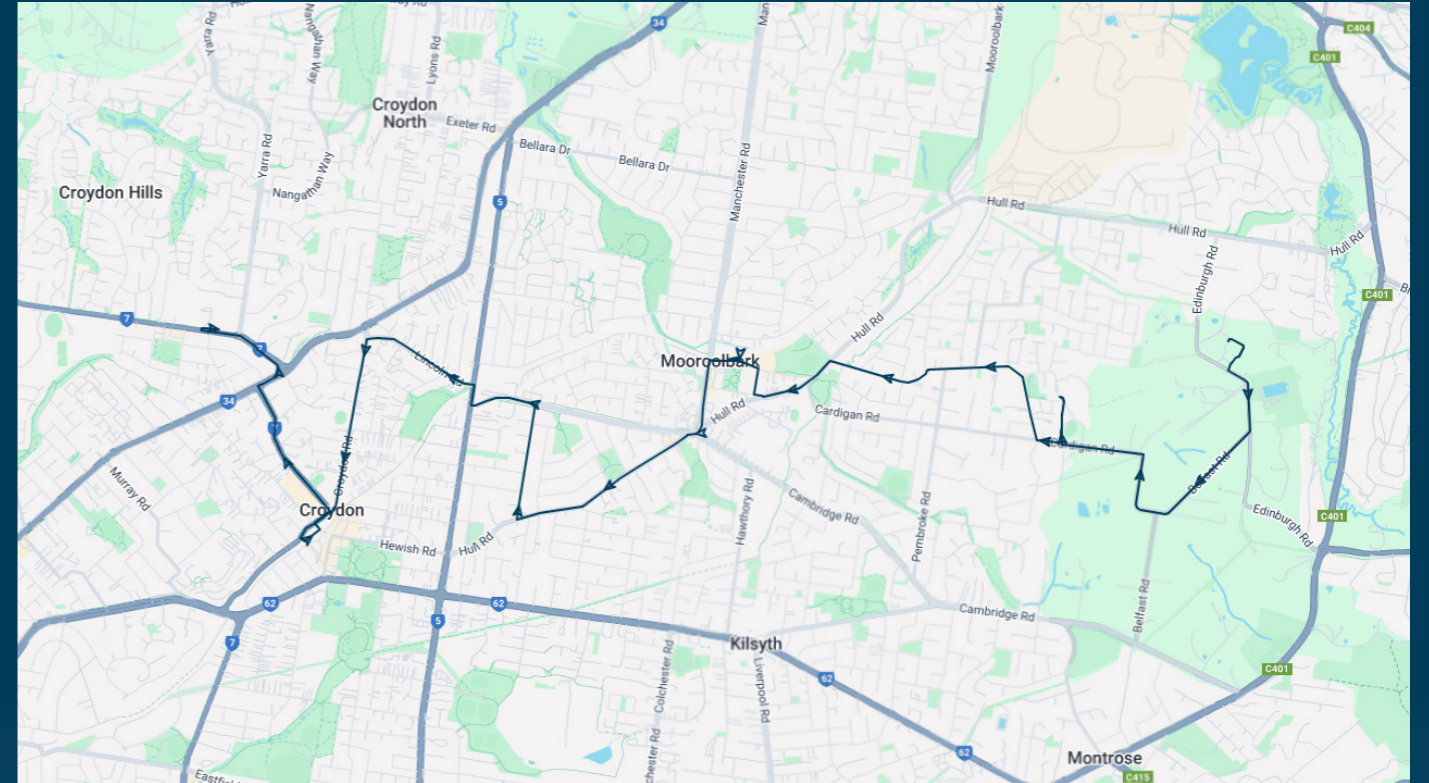

Edinburgh College

Route: 2570 | Afternoon

Stop ID	Stop Name	Time	Stop ID	Stop Name	Time
44543	Edinburgh College	15:35			
44561	Billanook College - Bottom Area	15:40			
44563	Mooroolbark East Primary School	15:42			
12806	Mooroolbark CFA/Hull Rd	15:43			
12805	Mooroolbark Community Centre/Brice Ave	15:44			
21294	Mooroolbark Station	15:45			
11093	Mooroolbark Bowls Club/Hull Rd	15:46			
11094	Nuraylia Ave/Hull Rd	15:47			
11095	Sabato St/Hull Rd	15:48			
11096	Silver Ley Rd/Hull Rd	15:48			
15685	Hull Rd/Allendale Rd	15:49			
15686	Yallambee Way/Allendale Rd	15:50			
10164	Clement Cres/Croydon Rd	15:53			
10165	Grandview Ave/Croydon Rd	15:53			
10166	Melba College/Croydon Rd	15:54			
10167	Croydon Primary School/Croydon Rd	15:54			
28719	Croydon Station	15:56			
12757	Croydon Primary School/Kent Ave	15:57			
12756	Somerset Cres/Kent Ave	15:59			
12755	Maroondah Hwy/Kent Ave	16:01			
8774	Maroondah Hwy/Yarra Rd	16:03			
44495	Luther College	16:05			

Times listed are estimated times only, it is advised to arrive at your stop earlier than the listed time to avoid missing your bus.

You can also download the Ventura Tracker app to view real time bus locations of all services

Edinburgh College

Route: 2570 | Afternoon

TURN DIRECTIONS

Via Left Edinburgh Rd, Right Belfast Rd, Right Cardigan Rd, Right into Billanook College, Right Cardigan Rd, Right Taylor Rd, Left Hull Rd, Right Brice Ave, Right into Mooroolbark Station, Left Brice Ave, Left Manchester Rd, Right Hull Rd, Right Allendale Rd, Left Lincoln Rd, Right Dorset Rd, Left Lincoln Rd, Left Croydon Rd, Cont Wicklow Ave, Left Devon St, Left into Croydon Station, Right Wicklow Ave, Left Kent Ave, Right Maroondah Hwy, Left Yarra Rd, Cont Plymouth Rd to Luther College