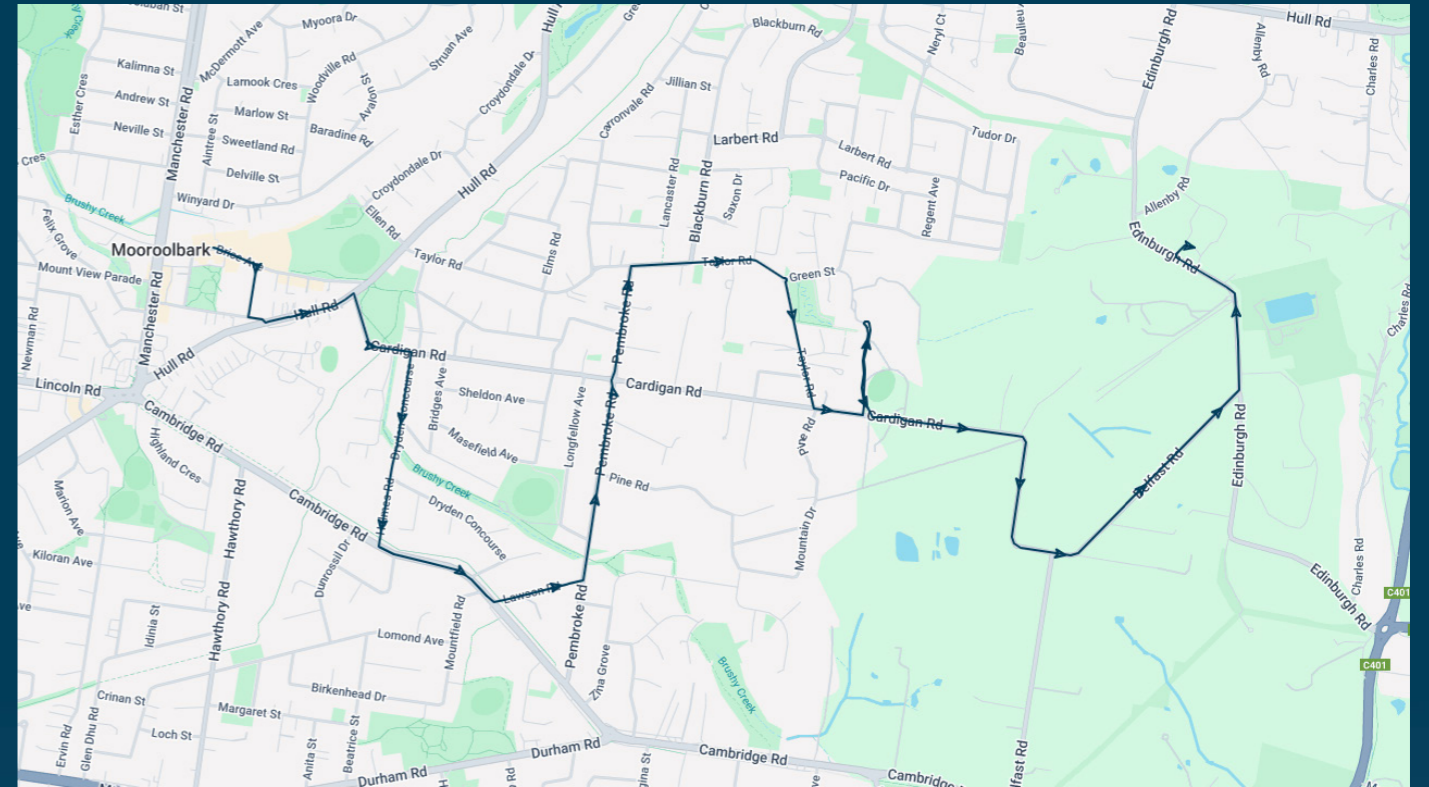

Times listed are estimated times only, it is advised to arrive at your stop earlier than the listed time to avoid missing your bus.

You can also download the Ventura Tracker app to view real time bus locations of all services

Edinburgh College

Route: 2629 | Afternoon

TURN DIRECTIONS

Via Manchester Rd, Left Brice Ave, Left into Mooroolbark Station, Left Brice Ave, Right Bathurst St, Left Charles St, Left Hull Rd, Right Cardigan Rd, Right Drydan Concourse, Cont Holmes Rd, Left Cambridge Rd, Left Lawson Rd, Left Pembroke Rd, Right Cardigan Rd, Left Taylor Rd, Left Pembroke Rd, Left Cardigan Rd, Left into Billanook College, Left Cardigan Rd, Left Belfast Rd, Left Edinburgh Rd, Right into Edinburgh College, Right Edinburgh Rd, Left Beaulieu Ave, Left Hull Rd, Right Lakeview Dr, Left Hull Rd, Left Swansea Rd, 1st exit at roundabout, Cont Anderson St, Left Maroondah Hwy, Left William St East to Lilydale Station

To view our list of live tracked services, visit www.venturabus.com.au
 Timetable Printed : 30 September 2024

Edinburgh College

Route: 2700 | Morning

Stop ID	Stop Name	Time	Stop ID	Stop Name	Time
21294	Mooroolbark Station	08:25			
46595	Yarra Hills Secondary College/Bathurst St	08:26			
44562	St Peter Julian Eymard Primary School	08:27			
16615	Holmes Rd/Dryden Con	08:29			
23526	Cambridge Rd/Lawson Rd	08:31			
16613	Longfellow Ave/Pembroke Rd	08:32			
16612	Cardigan Rd/Pembroke Rd	08:34			
49438	Mooroolbark East Primary School/Taylor Rd	08:37			
44561	Billanook College	08:38			
44543	Edinburgh College	08:43			

Edinburgh College

Route: 2700 | Morning

TURN DIRECTIONS

Via Left Brice Ave, Right Bathurst St, Left Charles St, Left Hull Rd, Right Cardigan Rd, Right Dryden Concourse, Cont Holmes Rd, Left Lawson Rd, Left Pembroke Rd, Right Taylor Rd, Left Cardigan Rd, Left into Billanook College, Left Cardigan Rd, Left Belfast Rd, Left Edinburgh Rd, Right into Edinburgh College