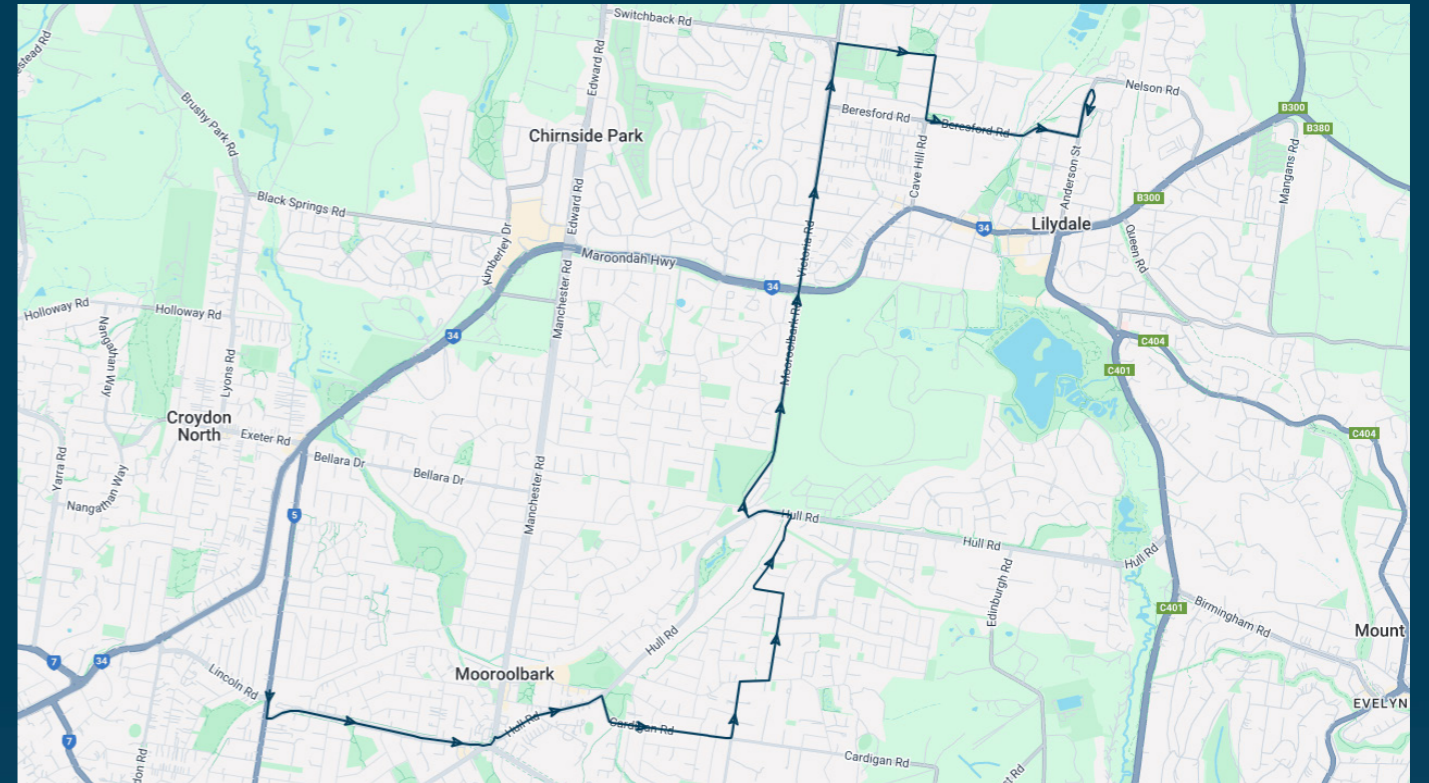

To view our list of live tracked services, visit www.venturabus.com.au

Timetable Printed : 9 October 2024

Edinburgh College

Route: 2574 | Morning

Stop ID	Stop Name	Time	Stop ID	Stop Name	Time
13394	Lincoln (before) Rd/Dorset Rd	08:05			
ablie	Abraham Dr/Lincoln Rd	08:06			
chhue	Charles St/Hull Rd	08:07			
44562	St Peter Julian Eymard Primary School	08:10			
pehue	Percy Cl/Hull Rd	08:11			
16612	Cardigan Rd/Pembroke Rd	08:13			
tabln	7 Blackburn Rd	08:15			
15696	May Rd/Blackburn Rd	08:16			
23527	Grace Ave/Carronvale Rd	08:17			
16609	Mooroolbark Rd/Hull Rd	08:19			
chmon	Churchill Dr/Mooroolbark Rd	08:20			
akvin	Akarana Rd/Victoria Rd	08:21			
46587	Lilydale West Primary School/Victoria Rd	08:25			
23523	Peden St/Victoria Rd	08:26			
44540	Lilydale Heights College	08:30			
22140	Crestway/Cave Hill Rd	08:30			
22138	Willmette Ct/Cave Hill Rd	08:31			
44541	Mt Lilydale Mercy College	08:35			

Edinburgh College

Route: 2574 | Morning

TURN DIRECTIONS

Change at St Peter Julian Eymard Primary School for Route 2700 to Edinburgh College ### Via Dorset Rd, Left Lincoln Rd, Cont Hull Rd, Right Cardigan Rd, Left Pembroke Rd, Righ Taylor Rd, Left Blackburn Rd, Left Jillian St, Right Carronvale Rd, Left Hull Rd, Right Mooroolbark Rd, Cont Victoria Rd, Right Nelson Rd, Left into Lilydale Heights College, Left Nelson Rd, Right Cave Hill Rd, Left Beresford Rd, Cont Gardiner St, Left Anderson St, Right into Mt Lilydale Mercy College

To view our list of live tracked services, visit www.venturabus.com.au
 Timetable Printed : 30 September 2024

Times listed are estimated times only, it is advised to arrive at your stop earlier than the listed time to avoid missing your bus.
You can also download the Ventura Tracker app to view real time bus locations of all services