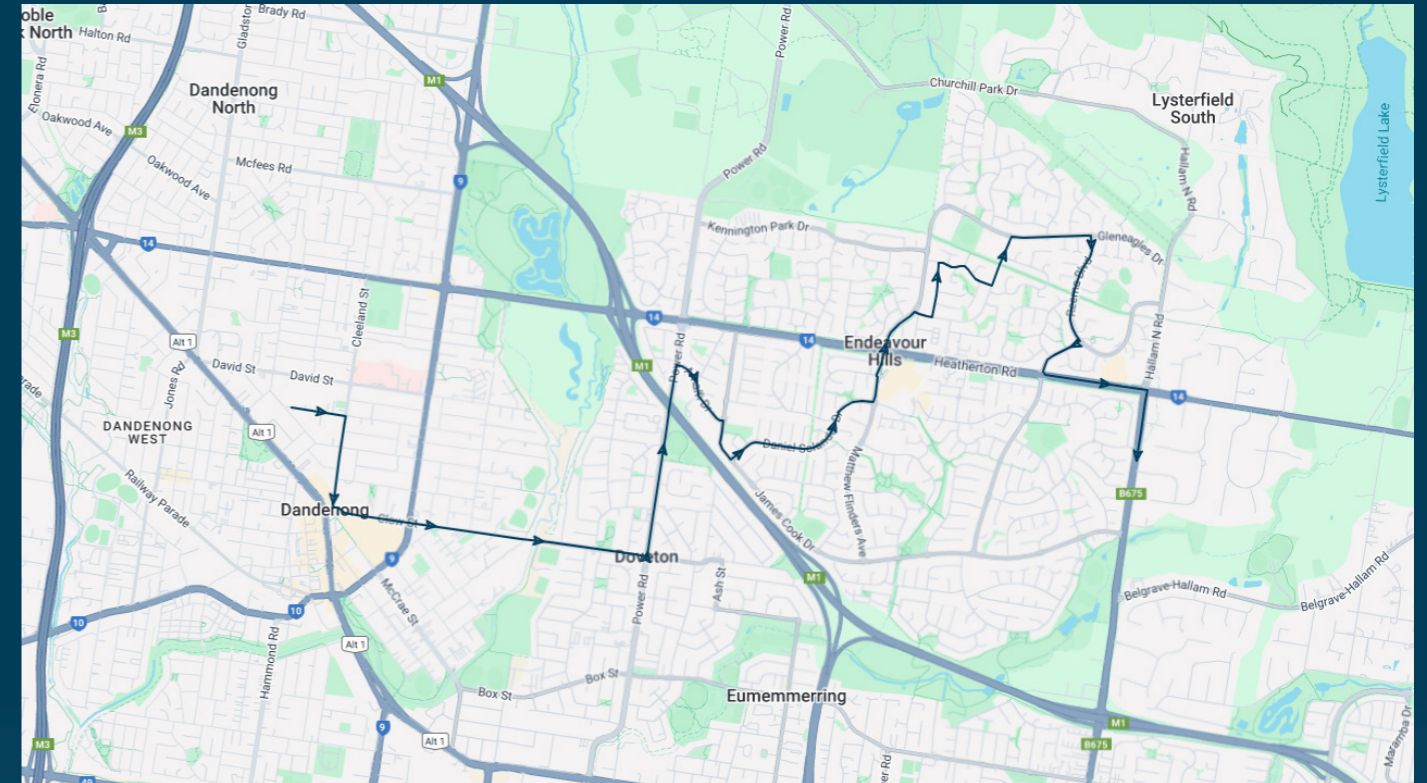

Times listed are estimated times only, it is advised to arrive at your stop earlier than the listed time to avoid missing your bus.

You can also download the Ventura Tracker app to view real time bus locations of all services

Dandenong High School

Route: 2249 | Afternoon

TURN DIRECTIONS

Via Ann St, Right Cleeland St, Left Clow St, Cont Kidds Rd, Left Power Rd, Right Amalfi Dr, Right James Cook Dr, Left Daniel Solander Dr, Left Matthew Flinders Ave, Cont Mossgiel Park Dr, Right Scotsburn Way, Left Lachlan Dr, Right Heathmere Cres, Left Scotsburn Way, Right Gleneagles Dr, Right Reema Blvd, Right Hanna Dr, Left Heatherston Rd, Right Hallam Nth Rd to Thomas Mitchell Dr

To view our list of live tracked services, visit www.venturabus.com.au

Timetable Printed : 30 September 2024