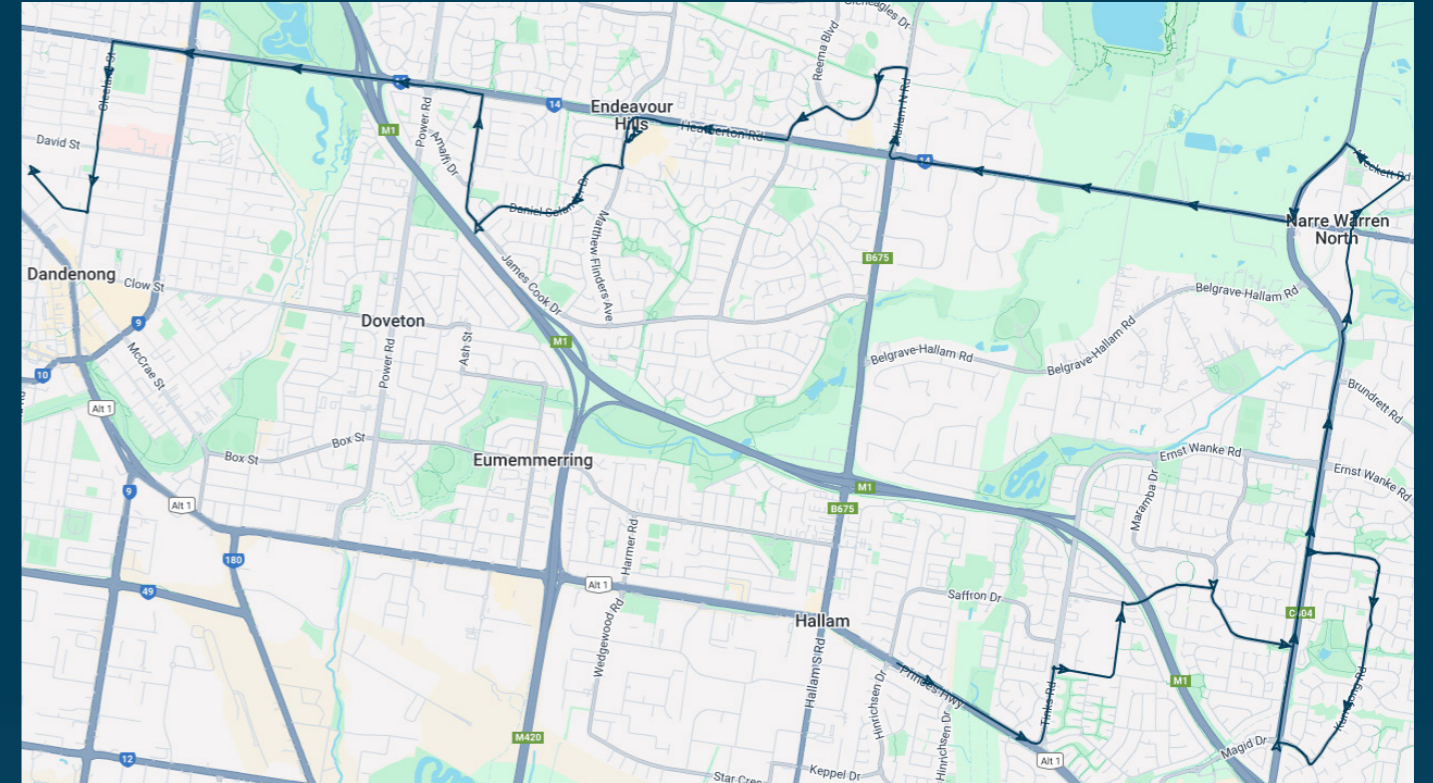

Times listed are estimated times only, it is advised to arrive at your stop earlier than the listed time to avoid missing your bus.

You can also download the Ventura Tracker app to view real time bus locations of all services

Dandenong High School

Route: 2238 | Morning

TURN DIRECTIONS

Via Princes Hwy, Left Tinks Rd, Right Prospect Hill Rd, Left Victoria Rd, Right Josephine Ave, Right Maramba Dr, Left Narre Warren Nth Rd, Right Kurrajong Rd, Right Ryelands Dr, Right Narre Warren Nth Rd, Right Memorial Dr, Right Main St, Left A'Beckett Rd, Left Belgrave-Hallam Rd, Right Heatherton Rd, Right Hallam Nth Rd, Left Reema Blvd, Left Hanna Dr, Right Heatherton Rd, Left Matthew Flinders Ave, Left into Endeavour Hills SC bus terminal, Left Matthew Flinders Ave, Right Daniel Solander Dr, Right James Cook Dr, Left Heatherton Rd, Left Cleeland St, Right Herbert St, Right Ann St to Dandenong High School

To view our list of live tracked services, visit www.venturabus.com.au
Timetable Printed : 30 September 2024