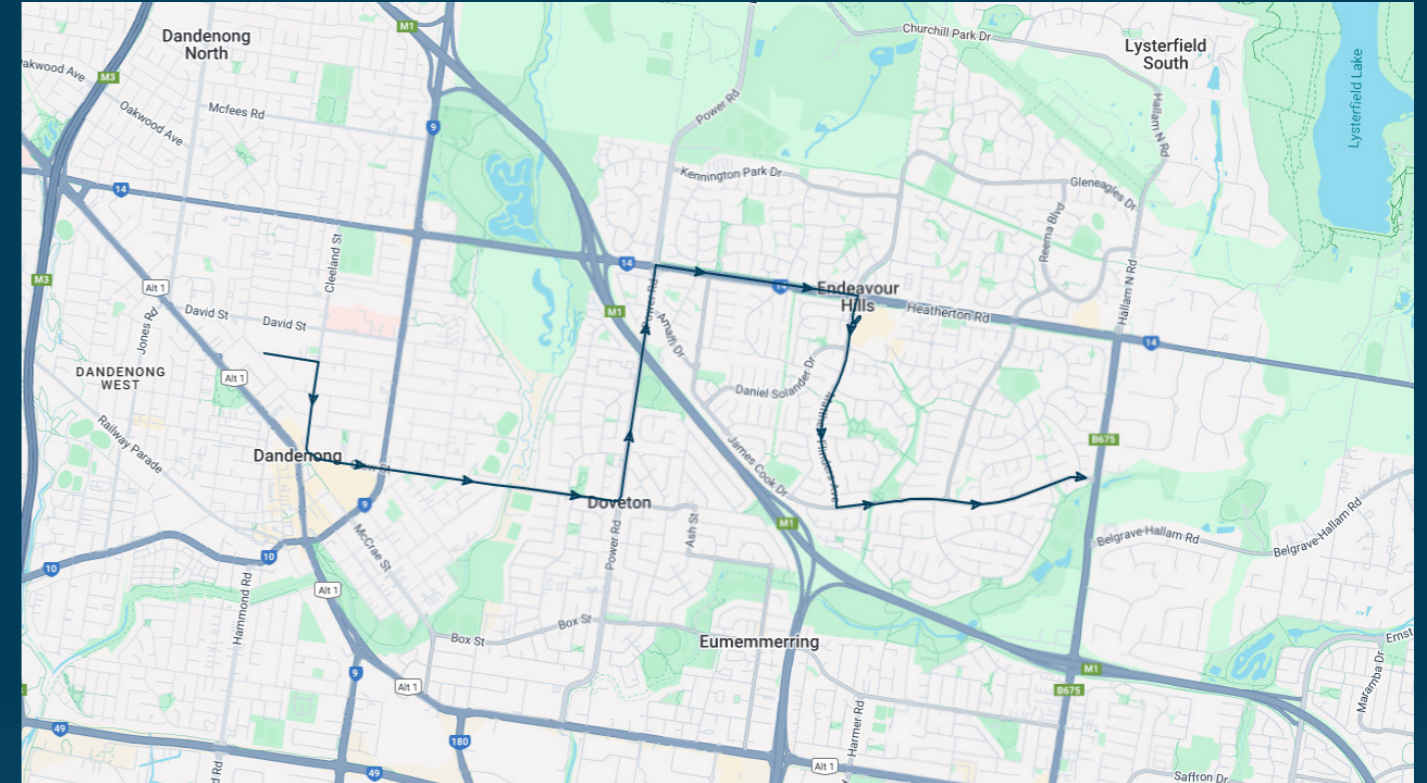

To view our list of live tracked services, visit www.venturabus.com.au

Timetable Printed : 30 September 2024

Dandenong High School

Route: 2268 | Afternoon

Stop ID	Stop Name	Time	Stop ID	Stop Name	Time
46605	Dandenong High School/Ann St	15:35			
2874	Ann St/Cleeland St	15:36			
2875	Herbert St/Cleeland St	15:36			
2876	Dandenong Market/Cleeland St	15:37			
1311	Stuart St/Clow St	15:38			
1312	Clement St/Clow St	15:39			
1313	Ross St/Clow St	15:39			
1314	Robert Booth Reserve/Clow St	15:40			
1315	Betula St/Kidds Rd	15:41			
1316	Doveton Baptist Church/Kidds Rd	15:43			
1317	Linden Place SC/Power Rd	15:43			
1318	Plum St/Power Rd	15:44			
1319	Power Reserve/Power Rd	15:45			
1320	Griffith St/Power Rd	15:46			
1321	Aldridge St/Power Rd	15:46			
480	Bittern Dr/Heatherton Rd	15:48			
489	Grove End Rd/Heatherton Rd	15:49			
3028	Endeavour Hills SC	15:51			
796	St Paul Apostle South School	15:52			
801	Hunter Rise/Matthew Flinders Ave	15:54			
802	20 Matthew Flinders Ave	15:54			
806	Hutchins Ave/Matthew Flinders Ave	15:55			
807	Ravenhill Cres/James Cook Dr	15:55			
808	Sydney Parkinson Reserve/James Cook Dr	15:56			
809	Southern Cross PS/James Cook Dr	15:57			
27804	Forrest Ct/James Cook Dr	15:57			
14731	Hallam North Rd/James Cook Dr	16:00			

Times listed are estimated times only, it is advised to arrive at your stop earlier than the listed time to avoid missing your bus.

You can also download the Ventura Tracker app to view real time bus locations of all services

Dandenong High School

Route: 2268 | Afternoon

TURN DIRECTIONS

Via Ann St, Right Cleeland St, Left Clow St, Cont Kidds Rd, Left Power Rd, Right Heatherton Rd, Right Matthew Flinders Ave, Left into Endeavour Hills SC Bus Terminal, Left back onto Matthew Flinders Ave, Left James Cook Dr to Hallam North Rd