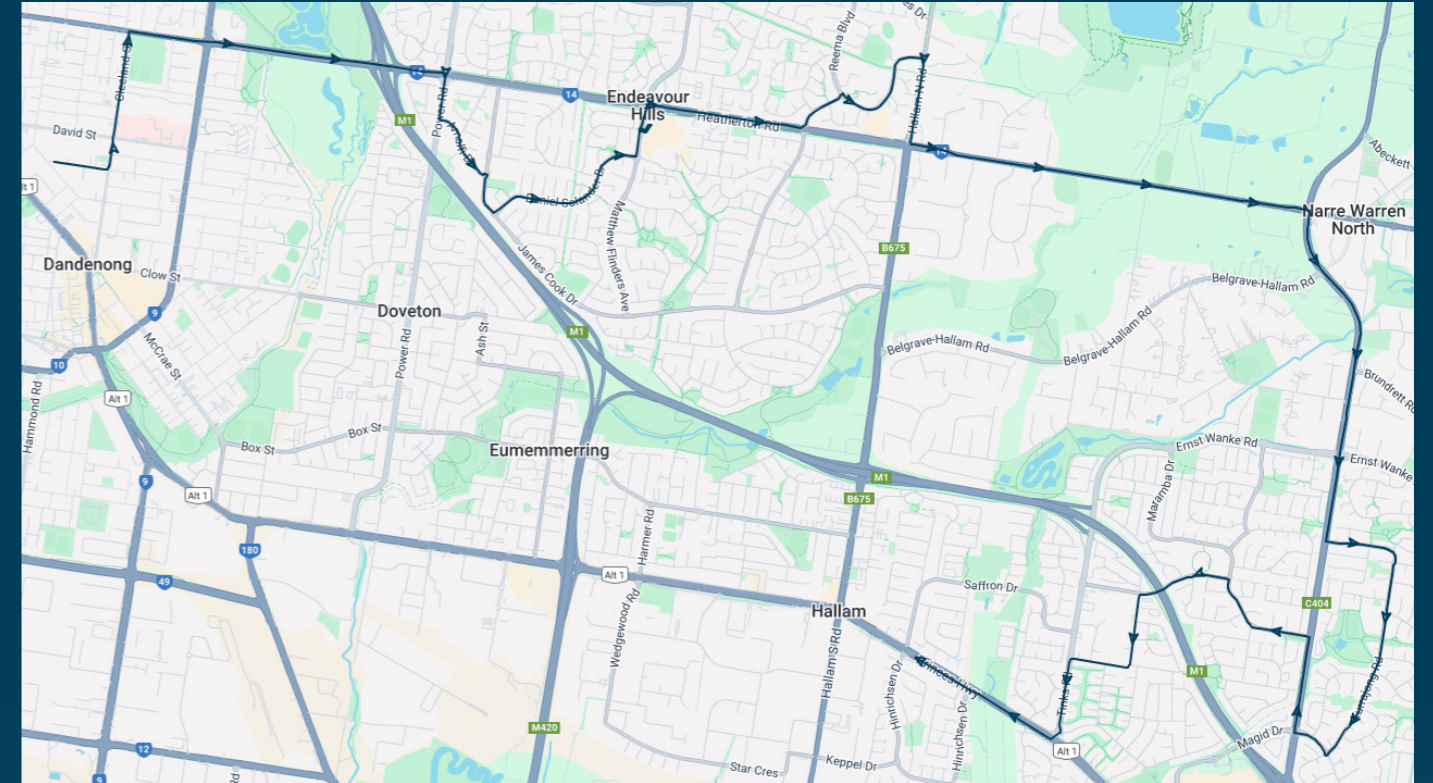

Times listed are estimated times only, it is advised to arrive at your stop earlier than the listed time to avoid missing your bus.

You can also download the Ventura Tracker app to view real time bus locations of all services

Dandenong High School

Route: 2238 | Afternoon

TURN DIRECTIONS

Via Ann St, Left Cleeland St, Right Heatherton Rd, Right Power Rd, Left Amalfi Dr, Right James Cook Dr, Left Daniel Solander Dr, Left Mathew Flinders Ave, Right into Endeavour Hills SC Bus Terminal, Right Mathew Flinders Ave, Right Heatherton Rd, Left Hanna Dr, Right Reema Blvd, Right Hallam Nth Rd, Left Heatherton Rd, Right Belgrave-Hallam Rd, Cont Narre Warren Nth Rd, Left Kurrajong Rd, Right Rylands Dr, Right Narre Warren Nth Rd, Left Maramba Dr, Left Josephine Ave, Left Victoria Rd, Right Prospect Hill Rd, Left Tinks Rd, Right Princes Hwy to Fitzgerald Rd

To view our list of live tracked services, visit www.venturabus.com.au
Timetable Printed : 30 September 2024