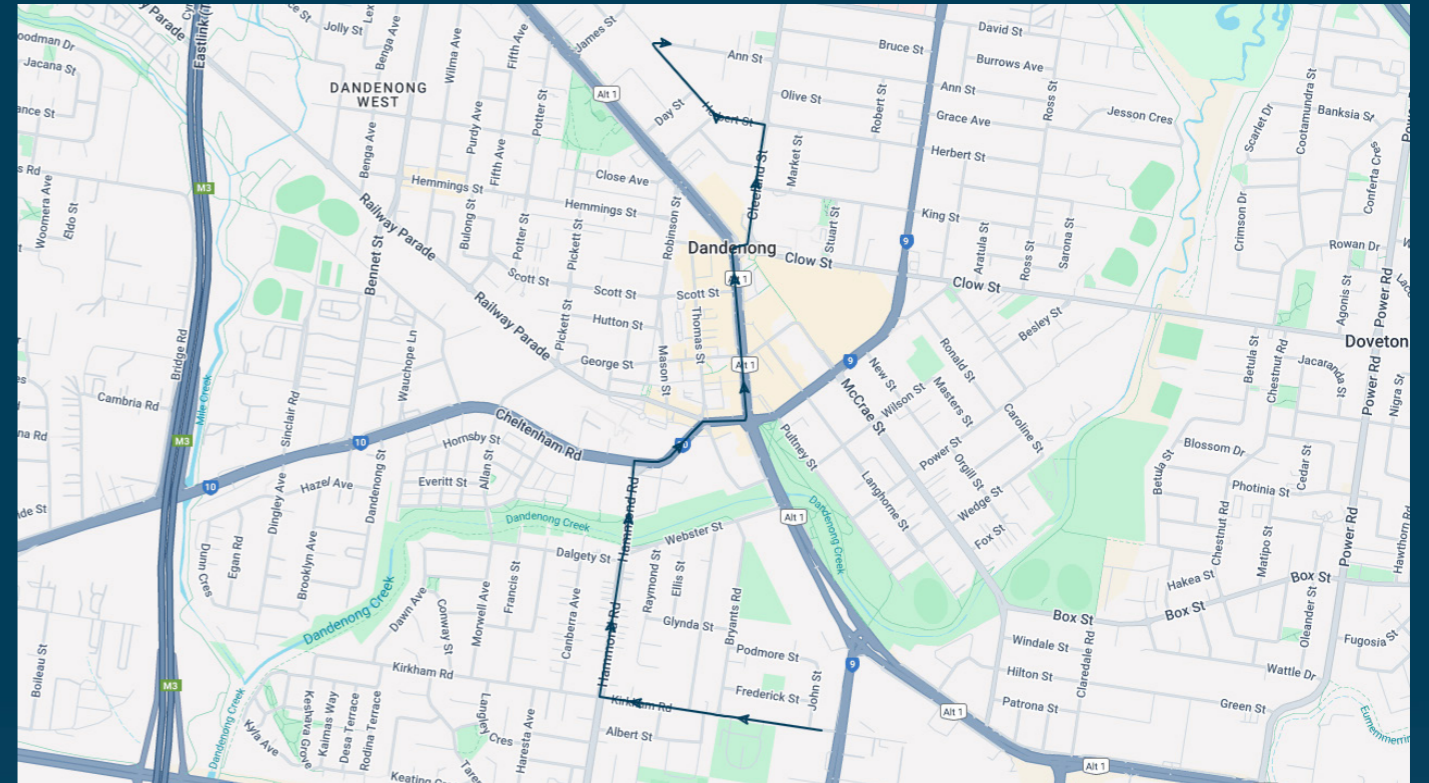

Dandenong High School

Route: 2215 | Morning

Stop ID	Stop Name	Time	Stop ID	Stop Name	Time
2943	Frankston-Dandenong Rd/Kirkham Rd	08:30			
2942	Bryants Rd/Kirkham Rd	08:30			
2941	Dandenong South PS/Kirkham Rd	08:30			
2940	Kirkham Rd/Hammond Rd	08:33			
2213	Dalgety St/Hammond Rd	08:34			
2223	Dandenong Market/Cleeland St	08:34			
2224	Cleeland Street Medical Centre/Cleeland St	08:34			
46605	Dandenong High School/Ann St	08:45			

Dandenong High School

Route: 2215 | Morning

TURN DIRECTIONS

Via Kirkham Rd, Right Hammond Rd, Right Cheltenham Rd, Left Lonsdale St, Right Clow St, Left Cleeland St, Left Herbert St, Right Ann St to Dandenong High School

To view our list of live tracked services, visit www.venturabus.com.au
 Timetable Printed : 30 September 2024

Times listed are estimated times only, it is advised to arrive at your stop earlier than the listed time to avoid missing your bus.

Times listed are estimated times only, it is advised to arrive at your stop earlier than the listed time to avoid missing your bus.

You can also download the Ventura Tracker app to view real time bus locations of all services