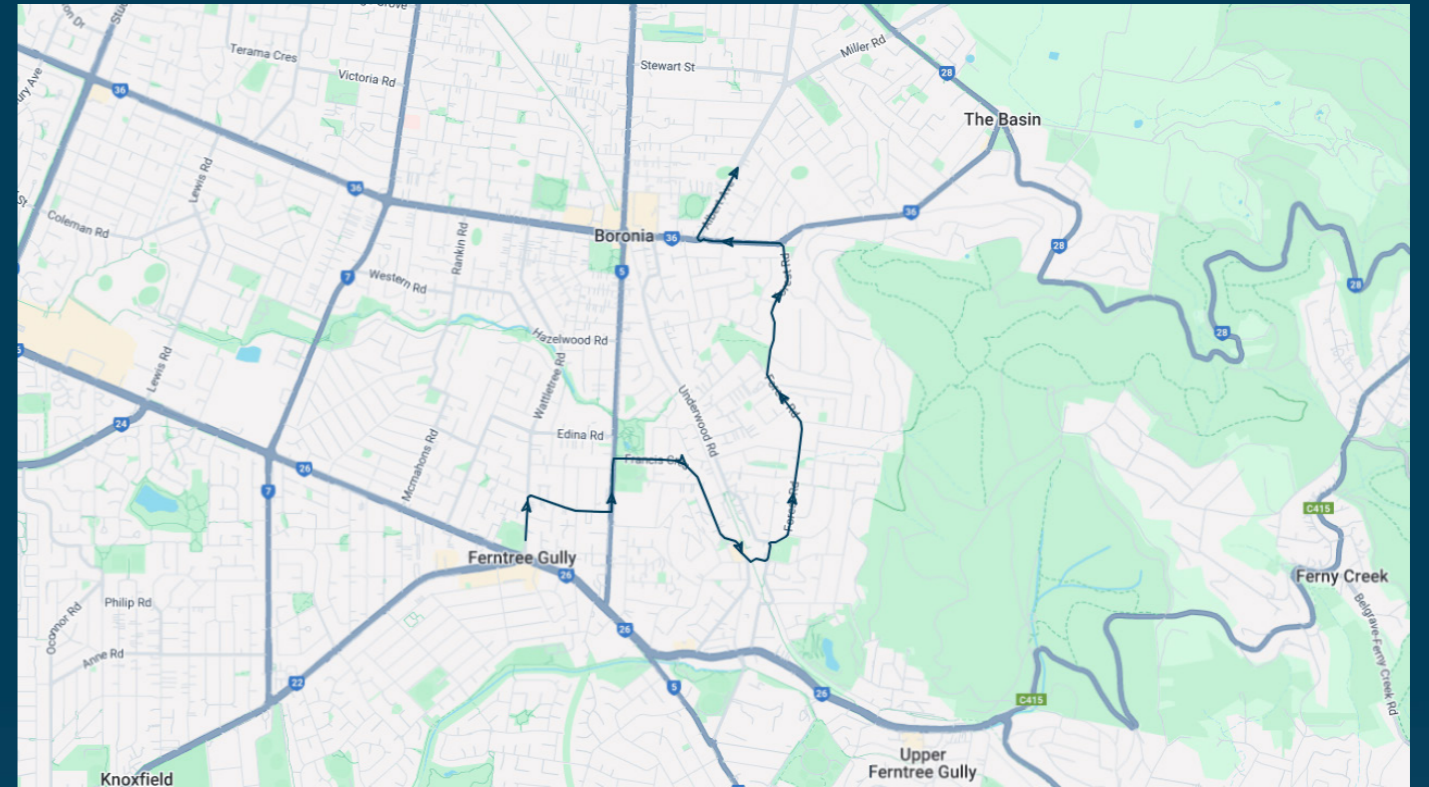

# Boronia K-12 College

## Route: 1052 | Morning

Stop ID	Stop Name	Time	Stop ID	Stop Name	Time
14061	Burwood Hwy/Commercial Rd	08:30			
14062	Wattletree Rd/Commercial Rd	08:31			
14063	Simpson Rd/Commercial Rd	08:32			
14064	Ferntree Gully College/Commercial Rd	08:33			
15627	Tim Neville Arboretum & Amphitheatre	08:34			
15626	Shannon Ave/Francis Cres	08:35			
15625	Lane Rd/Francis Cres	08:36			
21002	Ferntree Gully Station/Station St	08:37			
12890	Myrtle Cres/Forest Rd	08:38			
12891	Tecoma St/Forest Rd	08:39			
12892	Doysal Ave/Forest Rd	08:39			
12893	Chestnut Ave/Forest Rd	08:40			
12894	131 Forest Rd	08:40			
15637	Forest Rd/Boronia Rd	08:42			
15636	Ethel St/Boronia Rd	08:43			
8969	Boronia K-12 College/Albert Ave	08:45			

## Route: 1052 | Morning

### TURN DIRECTIONS

Via Commercial Rd, Left Dorset Rd, Right Francis Cres, Left Station St, Left Alpine St, Left Forest Rd, Left Boronia Rd, Right Alvert Ave to Boronia K-12 College

To view our list of live tracked services, visit [www.venturabus.com.au](http://www.venturabus.com.au)  
 Timetable Printed : 30 September 2024