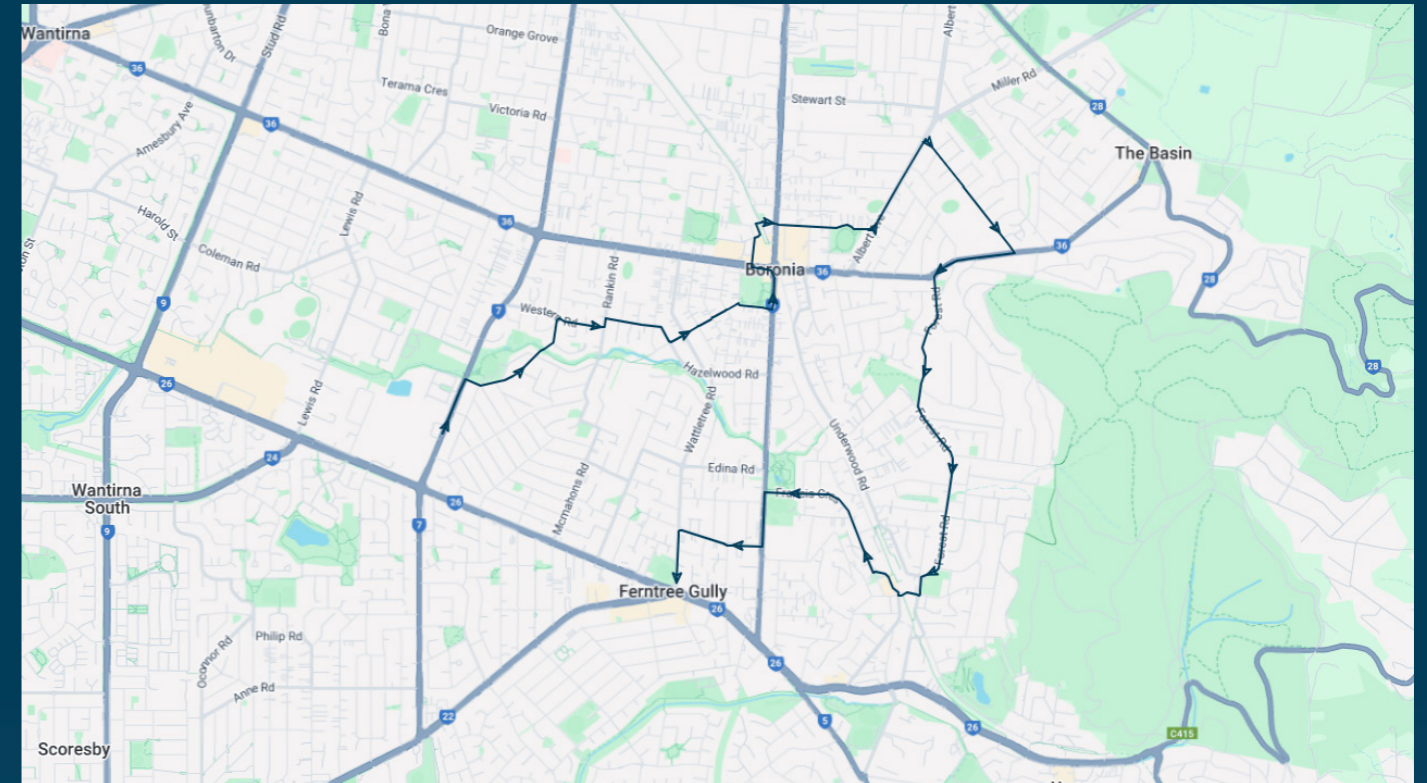

### TURN DIRECTIONS

Via Scoresby Rd, Right Browning Rd, Left Duncan Ave, Right Devenish Rd, Left Farnham Rd, Left Sinclair Rd, Right Scoresby Rd, Left Station St into Bayswater Station, Right Station St, Left Mountain Hwy, Right Armstrong Rd, Right Orchard Rd, Right Church St, Left Mountain Hwy, Left Dorset Rd, Right Canterbury Rd, Right Blandford Cres, Left Allambanan Dr, Left Colchester Rd, Right Collier Rd, Right Rendcomb St, Left Watermoor Ave, Right Eycot St, Left Colchester Rd, Left Beresford Dr, Right Mountain Hwy, Left Albert Ave to Boronia K-12 College

## Route: 3417 | Afternoon

Stop ID	Stop Name	Time	Stop ID	Stop Name	Time
17206	Fairhills High School/Scoresby Rd	15:20			
15037	Fairhills Primary School/Manuka Dr	15:21			
15038	Park Bvd/Manuka Dr	15:21			
14964	Blind Creek/31 Manuka Dr	15:22			
14963	Valerie St/Western Rd	15:22			
14962	Rankin Rd/Western Rd	15:23			
14961	Rankin Rd/Maryborough Rd	15:23			
14960	Bailey St/Maryborough Rd	15:24			
14959	Narcissus Ave/Springfield Rd	15:24			
14958	Pine Cres/Springfield Rd	15:25			
14957	Park Cres/Springfield Rd	15:25			
23218	opp 36 Park Cres	15:26			
15837	Park Cres/Dorset Rd	15:26			
20998	Boronia Station	15:27			
15838	Dorset Rd/Chandler Rd	15:27			
8968	Chandler Park/Chandler Rd	15:27			
8969	Boronia K-12 College/Albert Ave	15:35			
8970	Elsie St/Albert Ave	15:35			
15638	Burston Rd/Forest Rd	15:38			
16473	Hutton Ave/Forest Rd	15:42			
16474	Chestnut Ave/Forest Rd	15:43			
16475	Rylstone St/Forest Rd	15:44			
16476	Tecoma St/Forest Rd	15:44			
16477	Myrtle Cres/Forest Rd	15:45			
39789	Ferntree Gully Cemetery/Forest Rd	15:46			
10562	Burwood Hwy/Commercial Rd	15:55			

**Times listed are estimated times only, it is advised to arrive at your stop earlier than the listed time to avoid missing your bus.**

**You can also download the Ventura Tracker app to view real time bus locations of all services**

## Route: 3417 | Afternoon