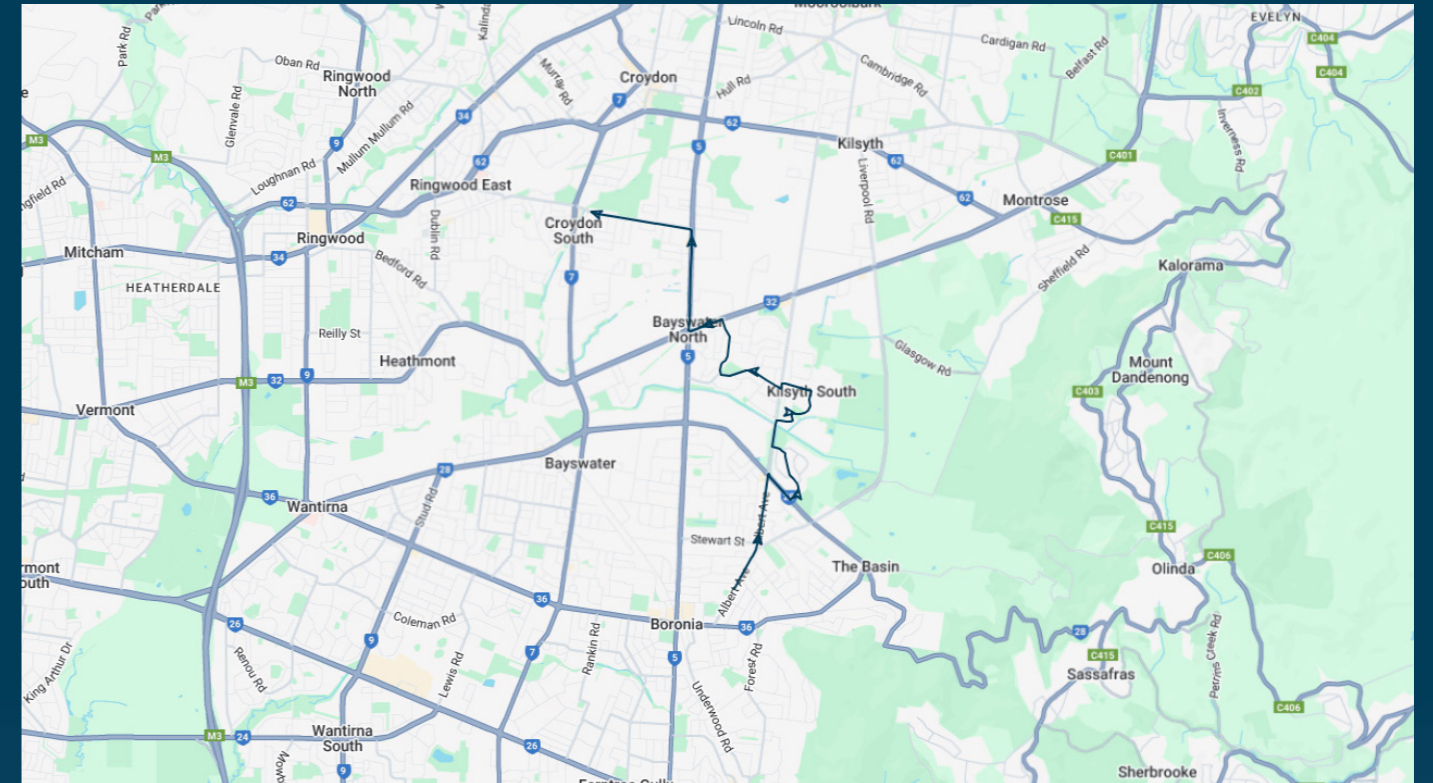

**Times listed are estimated times only, it is advised to arrive at your stop earlier than the listed time to avoid missing your bus.**

**You can also download the Ventura Tracker app to view real time bus locations of all services**

## Route: 3409 | Afternoon

Stop ID	Stop Name	Time	Stop ID	Stop Name	Time
8969	Boronia K-12 College/Albert Ave	15:25	49437	Yvonne Ave/Eastfield Rd	15:45
8970	Elsie St/Albert Ave	15:25			
8971	Olive Gr/Albert Ave	15:26			
8972	Stewart St/Albert Ave	15:26			
8973	Janet St/Albert Ave	15:27			
8974	Lockwoods Rd/Albert Ave	15:28			
8975	Alchester Village/Albert Ave	15:28			
15890	Beresford Dr/Mountain Hwy	15:30			
8977	Mountain Hwy/Beresford Dr	15:30			
8978	Avington Cres/Beresford Dr	15:30			
8979	Colchester Rd/Beresford Dr	15:32			
8981	Calmsden St/Eycot St	15:33			
10260	Watermoor Ave/Eycot St	15:33			
10261	Watermoor Ave/Rendcomb St	15:34			
10262	Bibury Ct/Rendcomb St	15:34			
10263	Collier Rd/Rendcomb St	15:35			
10264	Watermoor Ave/Collier Rd	15:35			
10265	Colchester Rd/Collier Rd	15:36			
10266	Colchester Rd/Allambanan Dr	15:36			
10267	Toolimerin Ave/Allambanan Dr	15:36			
10268	Bagora Ct/Allambanan Dr	15:37			
10269	Canterbury Gardens/Allambanan Dr	15:37			
10270	Aylesbury Ave/Blandford Cres	15:38			
10271	Sherbourne Ave/Blandford Cres	15:38			
10272	Stuart St/Blandford Cres	15:39			
12048	Galloway Gr/Canterbury Rd	15:40			
15497	Canterbury Rd/Dorset Rd	15:41			
15496	Burgess Rd/Dorset Rd	15:42			
15495	The Gateway/Dorset Rd	15:43			
15494	Belmont Rd/Dorset Rd	15:44			
22756	Paris Ave/Eastfield Rd	15:44			

## Route: 3409 | Afternoon