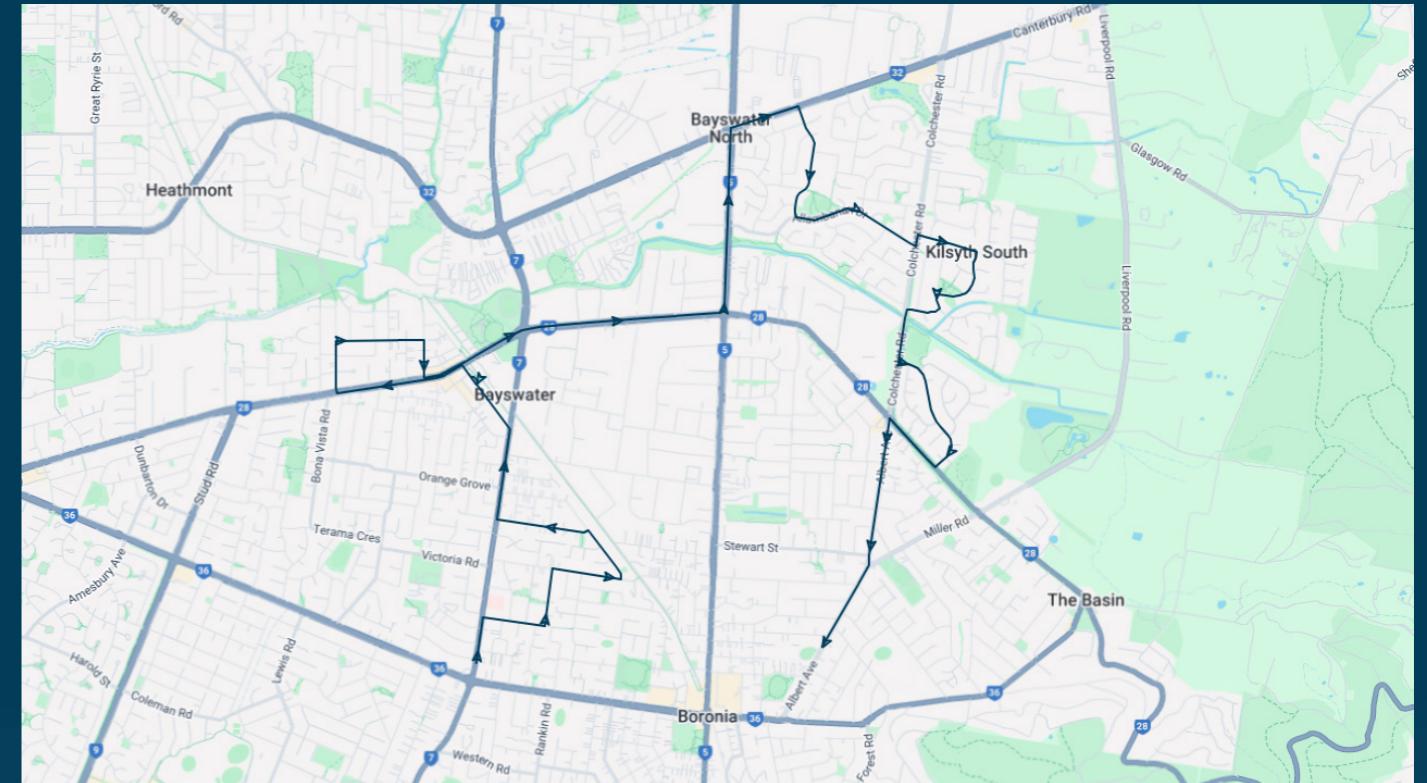

Times listed are estimated times only, it is advised to arrive at your stop earlier than the listed time to avoid missing your bus.

You can also download the Ventura Tracker app to view real time bus locations of all services

Boronia K-12 College

Route: 3416 | Morning

TURN DIRECTIONS

Via Scoresby Rd, Right Browning Rd, Left Duncan Ave, Right Devenish Rd, Left Farnham Rd, Left Sinclair Rd, Right Scoresby Rd, Left Station St into Bayswater Station, Right Station St, Left Mountain Hwy, Right Armstrong Rd, Right Orchard Rd, Right Church St, Left Mountain Hwy, Left Dorset Rd, Right Canterbury Rd, Right Blandford Cres, Left Allambanan Dr, Left Colchester Rd, Right Collier Rd, Right Rendcomb St, Left Watermoor Ave, Right Eycot St, Left Colchester Rd, Left Beresford Dr, Right Mountain Hwy, Left Albert Ave to Boronia K-12 College

To view our list of live tracked services, visit www.venturabus.com.au
Timetable Printed : 30 September 2024