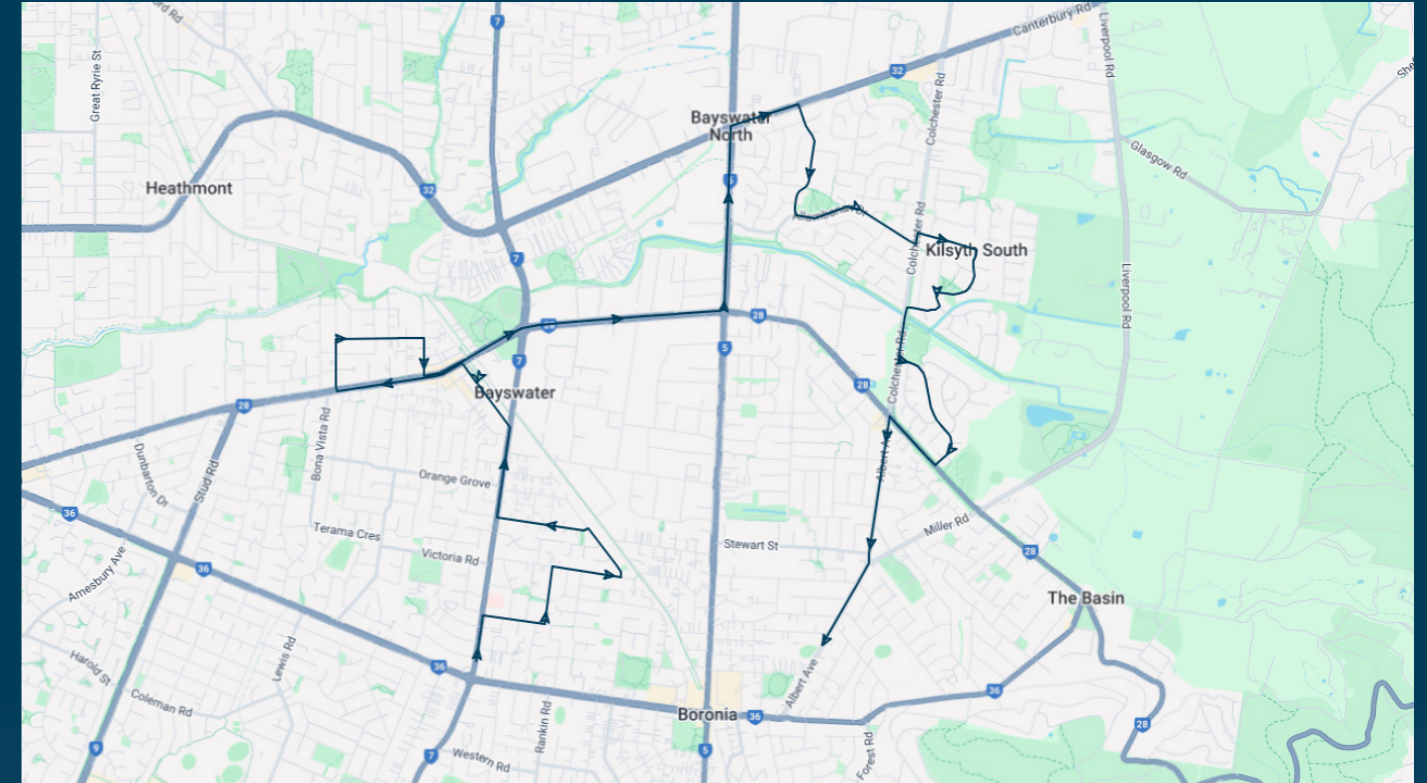

Times listed are estimated times only, it is advised to arrive at your stop earlier than the listed time to avoid missing your bus.

You can also download the Ventura Tracker app to view real time bus locations of all services

Bayswater Secondary College

Route: 3416 | Morning

TURN DIRECTIONS

Via Scoresby Rd, Right Browning Rd, Left Duncan Ave, Right Devenish Rd, Left Farnham Rd, Left Sinclair Rd, Right Scoresby Rd, Left Station St into Bayswater Station, Right Station St, Left Mountain Hwy, Right Armstrong Rd, Right Orchard Rd, Right Church St, Left Mountain Hwy, Left Dorset Rd, Right Canterbury Rd, Right Blandford Cres, Left Allambanan Dr, Left Colchester Rd, Right Collier Rd, Right Rendcomb St, Left Watermoor Ave, Right Eycot St, Left Colchester Rd, Left Beresford Dr, Right Mountain Hwy, Left Albert Ave to Boronia K-12 College

To view our list of live tracked services, visit www.venturabus.com.au
Timetable Printed : 30 September 2024