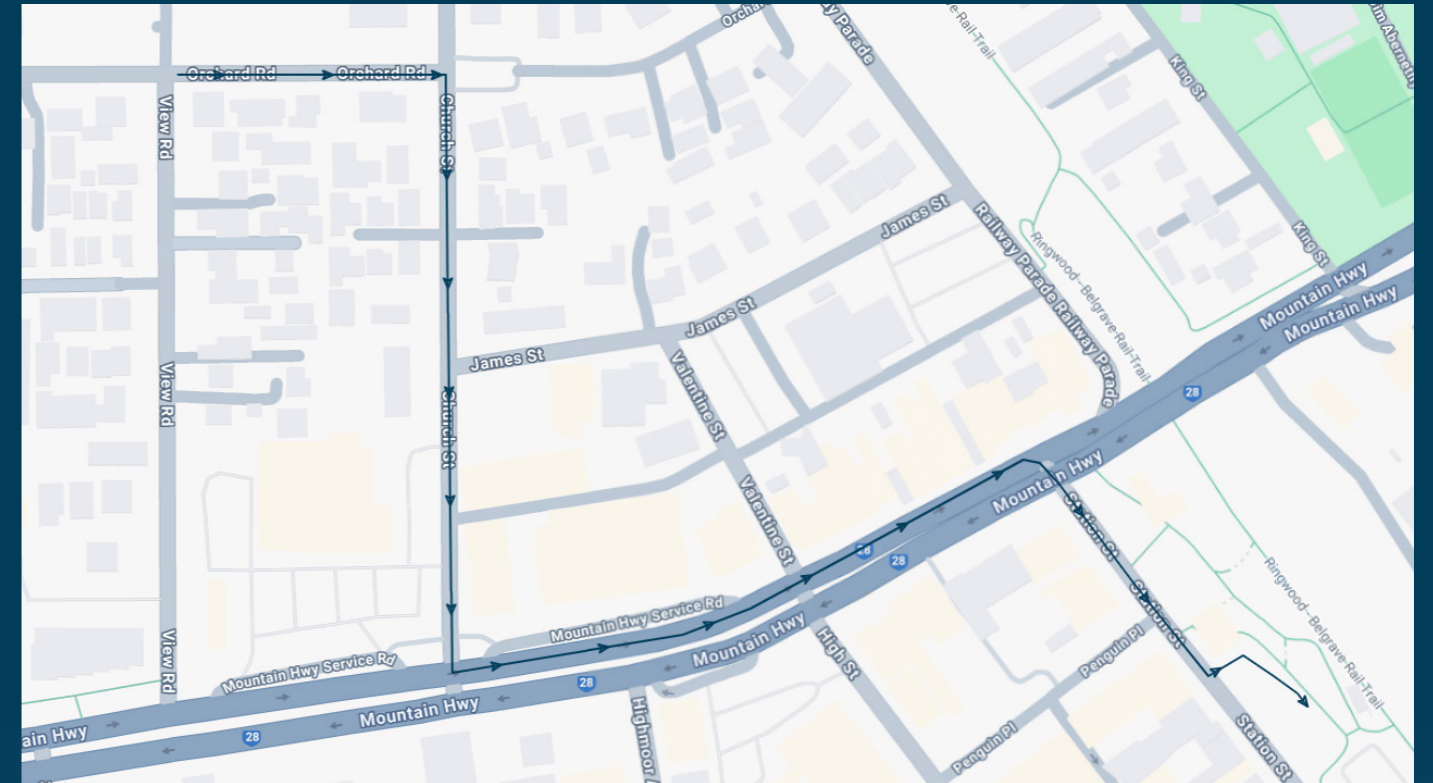

## Route: 1074 | Afternoon

Stop ID	Stop Name	Time	Stop ID	Stop Name	Time
---------	-----------	------	---------	-----------	------

44466	Bayswater Secondary College/Orchard Rd	15:25			
40182	Bayswater Station	15:28			

**Times listed are estimated times only, it is advised to arrive at your stop earlier than the listed time to avoid missing your bus.**

**You can also download the Ventura Tracker app to view real time bus locations of all services**

### TURN DIRECTIONS

Via Orchard Rd, Right Church St, Left Mountain Hwy, Right Station St, Left into Bayswater Station

**To view our list of live tracked services, visit [www.venturabus.com.au](http://www.venturabus.com.au)**  
 Timetable Printed : 30 September 2024

### TURN DIRECTIONS

Via Scoresby Rd, Right Browning Rd, Left Duncan Ave, Right Devenish Rd, Left Farnham Rd, Left Sinclair Rd, Right Scoresby Rd, Left Station St into Bayswater Station, Right Station St, Left Mountain Hwy, Right Armstrong Rd, Right Orchard Rd, Right Church St, Left Mountain Hwy, Left Dorset Rd, Right Canterbury Rd, Right Blandford Cres, Left Allambanan Dr, Left Colchester Rd, Right Collier Rd, Right Rendcomb St, Left Watermoor Ave, Right Eycot St, Left Colchester Rd, Left Beresford Dr, Right Mountain Hwy, Left Albert Ave to Boronia K-12 College