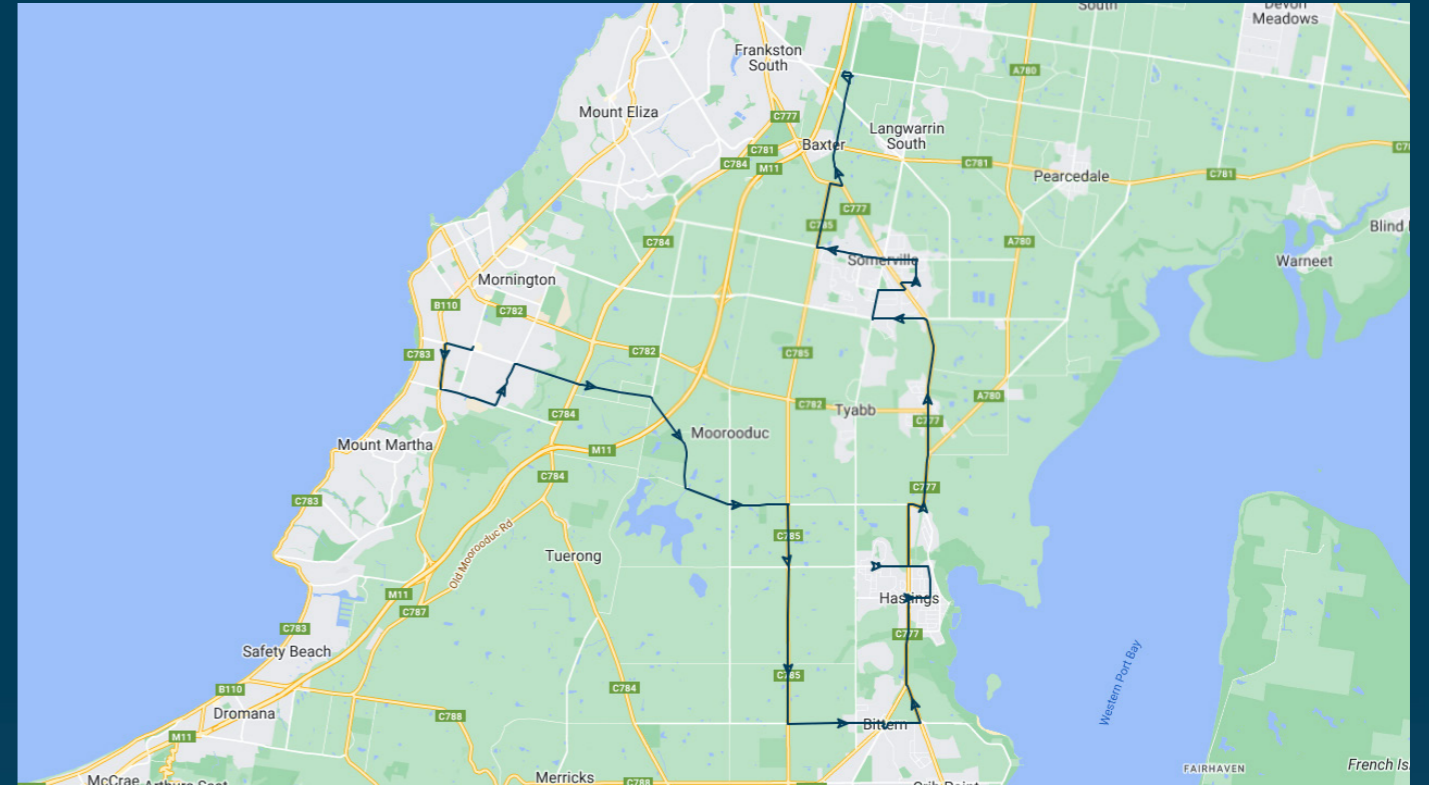

Bayside Christian College

Route: South | Morning

Stop ID	Stop Name	Time	Stop ID	Stop Name	Time
21590	Bentons Square SC/Dunns Rd	07:11			
12607	Green Island Ave/Nepean Hwy	07:14			
	Martha Bay Village/Craigie Rd	07:18			
21584	Marthas Ridge Dr/Racecourse Rd	07:22			
21586	Traminer Dr/Racecourse Rd	07:23			
21589	Sarshas Way/Racecourse Rd	07:25			
	30 Myers Rd	07:42			
13159	Taylor St/Woolleys Rd	07:45			
	Church St/Victoria St	07:53			
13593	Hodgins Rd/Wallaroo Pl	08:00			
47115	Padua College/Frankston-Flinders Rd	08:07			
13604	Bungower Rd/Jones Rd	08:15			
13606	Frankston-Flinders Rd/Park Ln	08:18			
	Alan George Tce/Stanley St	08:21			
12135	Somerville Plaza SC/Eramosa Rd West	08:26			
12563	Pembroke Dr/Eramosa Rd West	08:28			
	Bayside Christian College	08:38			

Bayside Christian College

Route: South | Morning

TURN DIRECTIONS

Via Dunns Rd, Right Bentons Rd, Left Nepean Hwy, Left Craigie Rd, Left Racecourse Rd, Right Bentons Rd, Cont Loaders Rd, Cont Left Graydens Rd, Right Coolart Rd, Left Myers Rd, Right Frankston-Flinders Rd, Left Urquhart Cres, Cont Woolleys Rd, Left Stony Point Rd, Right Frankston-Flinders Rd, Right High St, Left Victoria St, Left Hodgins Rd, Right Wallaroo Pl, Right Curacoa Dve, Right Wallaroo Pl, Left Hodgins Rd, Left Frankston-Flinders Rd, Cont Right Frankston, Flinders Rd, Cont Left Frankston-Flinders Rd, Left Bungower Rd, Right Jones Rd, Right Park Ln, Left Frankston-Flinders Rd, Right Kinlora Dr, Left Stanley St, Left Eramosa Rd East, Cont Eramosa Rd West, Right Coolart Rd, Right Frankston-Flinders Rd, Left Hawkins Rd, Cont Fultons Rd, Cont McClelland Rd, Left Robinsons Rd, Left into Bayside Christian College

To view our list of live tracked services, visit www.venturabus.com.au
Timetable Printed : 29 November 2023

Times listed are estimated times only, it is advised to arrive at your stop earlier than the listed time to avoid missing your bus.

You can also download the Ventura Tracker app to view real time bus locations of all services