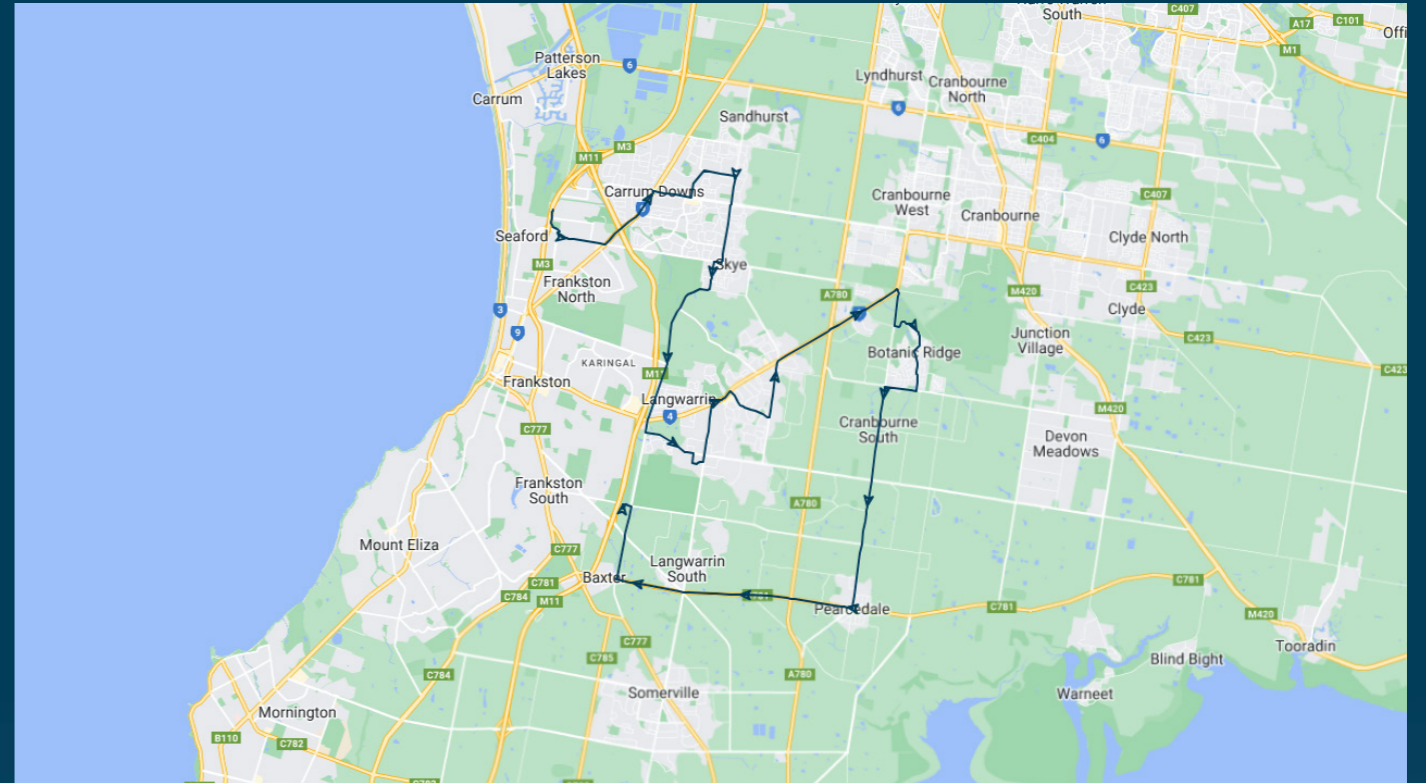

Bayside Christian College

Route: North | Morning

Stop ID	Stop Name	Time	Stop ID	Stop Name	Time
	Brunel Rd,btw Emanuel Dr & Austin Dr	07:15			
21535	Stable Gr/McCormicks Rd	07:30			
	McCormicks Rd & Heysen Dr	07:36			
	McCormicks Rd & Ballarto Rd	07:37			
	66 McClelland Drive	07:39			
22174	McClelland Sculpture Park and Gallery	07:43			
21531	Norwarran Way/Warrandyte Rd	07:50			
21376	Lloyd Park/Cranbourne Frankston Rd	07:56			
16537	Southgateway & Hornsby Dr	08:00			
16535	Southgateway & Centre Rd	08:02			
16532	Evergreen Way/Centre Rd PTV Stop	08:03			
16531	Centre Rd & McKays Rd	08:06			
21385	Cranbourne South GS Pearcedale Rd	08:10			
21396	Cranbourne South GS Pearcedale Rd	08:15			
51230	Settlers Run & Finlow St by the park	08:15			
	Lotus Drive	08:16			
	Settlers Run & Browns Rd	08:18			
	Cranbourne South GS Pearcedale Rd	08:24			
	Cnr. Victoria Rd and Pearcedale Rd	08:25			
11997	Pearcedale Shopping Centre	08:33			
	Baxter Tooradin Rd Baxter Tavern	08:40			
	Bayside Christian College				

Times listed are estimated times only, it is advised to arrive at your stop earlier than the listed time to avoid missing your bus.

You can also download the Ventura Tracker app to view real time bus locations of all services

Bayside Christian College

Route: North | Morning