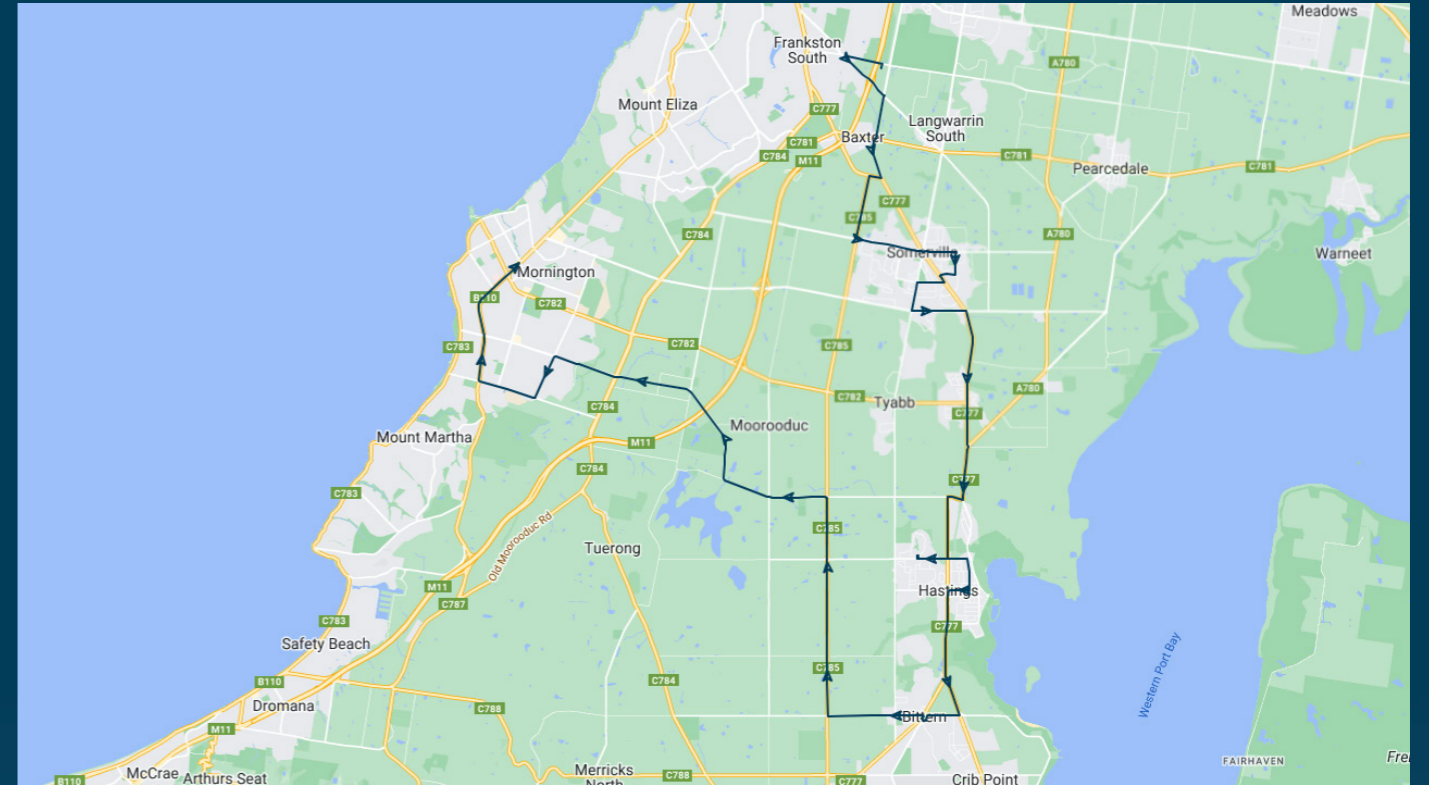

You can also download the Ventura Tracker app to view real time bus locations of all services

Bayside Christian College

Route: South | Afternoon

Stop ID	Stop Name	Time	Stop ID	Stop Name	Time
	Bayside Christian College	15:25			
13140	Cassandra Cl/Eramosa Rd West	15:35			
13141	Clairmont Cl/Eramosa Rd West	15:37			
12091	Somerville Plaza SC/Eramosa Rd West	15:38			
	Alan George Tce/Stanley St	15:42			
13142	Frankston-Flinders Rd/Park Ln	15:46			
13144	Bungower Rd/Jones Rd	15:49			
47114	Padua College/Frankston-Flinders Rd	15:59			
13593	Hodgins Rd/Wallaroo Pl	16:09			
	Church St/Victoria St	16:13			
13259	Taylor St/Woolleys Rd	16:23			
	29 Myers Rd	16:26			
21588	St James RV/Racecourse Rd	16:43			
21587	Balcombe Dr/Racecourse Rd	16:45			
21585	Beldarry Crt/Racecourse Rd	16:47			
22545	ABC Kindergarten/Craigie Rd	16:50			
13204	Green Island Ave/Nepean Hwy	16:54			
12322	Tanti Ave/Nepean Hwy	17:00			

Bayside Christian College

Route: South | Afternoon

TURN DIRECTIONS

Via Left Robinsons Rd, Left Golf Links Rd, Right McClelland Dr, Left Baxter-Tooradin Rd, Left Pearcedale Rd, Right Browns Rd, Left Settlers Run, Right Pearcedale Rd, Left Cranbourne-Frankston Rd, Left Centre Rd, Right Southgateway, Left Cranbourne-Frankston Rd, Left Warrandyte Rd, Right North Rd, Right McClelland Dr, Right Ballarto Rd, Left McCormicks Rd, Left Brunnings Rd, Left Cadles Rd, Right Hall Rd, Cont Lathams Rd, Left Stephenson Rd, Right Brunel Rd

You can also download the Ventura Tracker app to view real time bus locations of all services