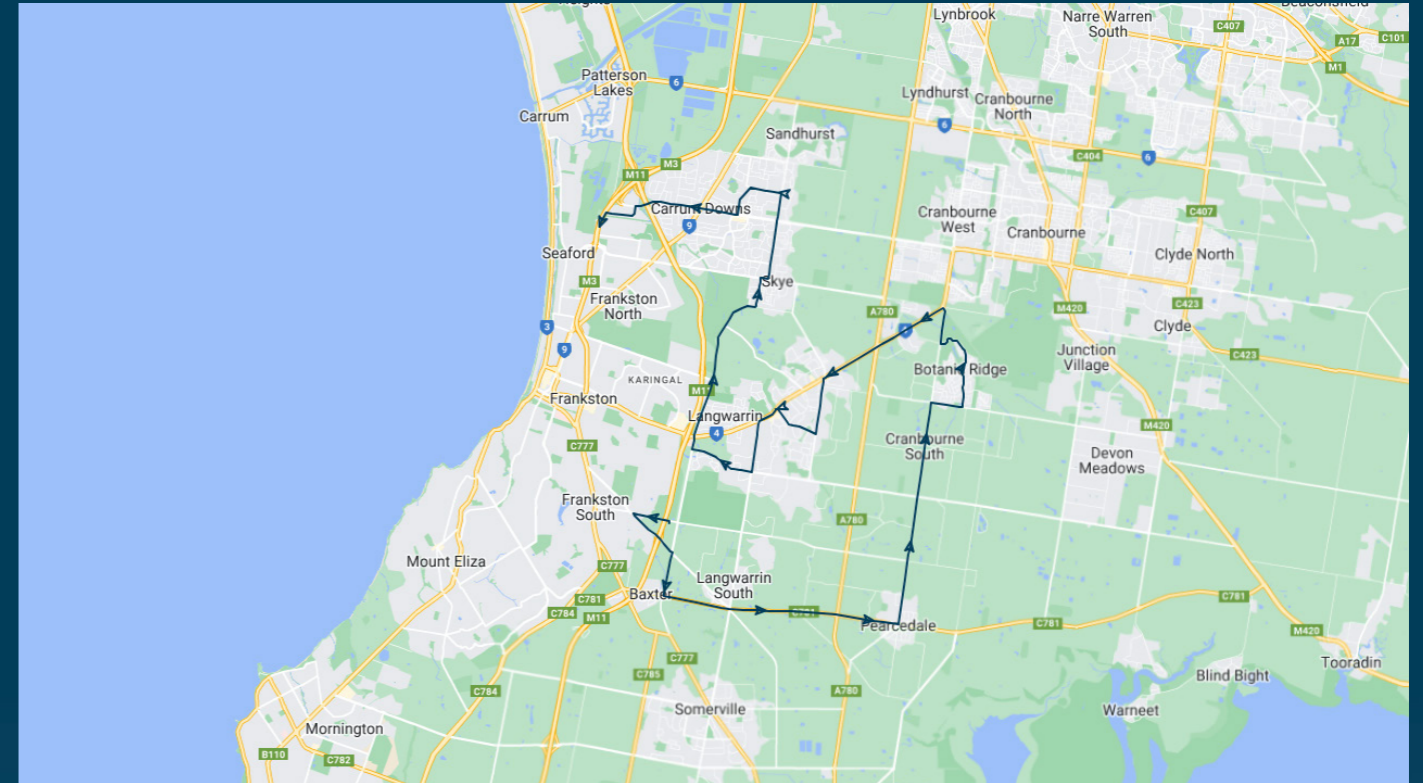

Bayside Christian College

Route: North | Afternoon

Stop ID	Stop Name	Time	Stop ID	Stop Name	Time
	Bayside Christian College	15:25			
	Baxter Tavern/Baxter-Tooradin Rd	15:30			
	154 Baxter-Tooradin Rd	15:31			
11160	West Rd/Baxter-Tooradin Rd	15:34			
11157	Pearcedale Village/Baxter-Tooradin Rd	15:38			
	Cnr. Victoria Rd and Pearcedale Rd	15:39			
	Robinsons Rd/Pearcedale Rd	15:40			
	Cranbourne South GS/Pearcedale Rd	15:43			
	Browns Rd/Settlers Run	15:45			
51229	Knowland Grv/Settlers Run	15:47			
21398	Pearcedale Rd/CranB-Frankston Rd	15:53			
21384	Centre Rd/Cranbourne-Frankston Rd	15:57			
16360	McKays Rd/Centre Rd	15:58			
16361	Evergreen Way/Centre Rd	15:58			
16364	Centre Rd/Southgateway	15:59			
16366	Hornsby Dr/Southgateway	16:01			
21379	The Gateway SC/CranB-Frankston Rd	16:04			
21377	Langwarrin Hotel/CranB-Frankston Rd	16:06			
21528	North Rd/Warrandyte Rd	16:11			
	Marinda Dr/McClelland Dr	16:14			
51824	Ballarto Rd/McCormicks Rd	16:16			
22174	McClelland Sculpt Park/McClelland Dr	16:21			
14989	Allied Dr/McCormicks Rd	16:22			
21534	Stable Gr/McCormicks Rd	16:28			
	Frankston-Dandenong Rd/Hall Rd	16:38			
11957	East Rd/Brunel Rd	16:41			

Times listed are estimated times only, it is advised to arrive at your stop earlier than the listed time to avoid missing your bus.

You can also download the Ventura Tracker app to view real time bus locations of all services

Bayside Christian College

Route: North | Afternoon