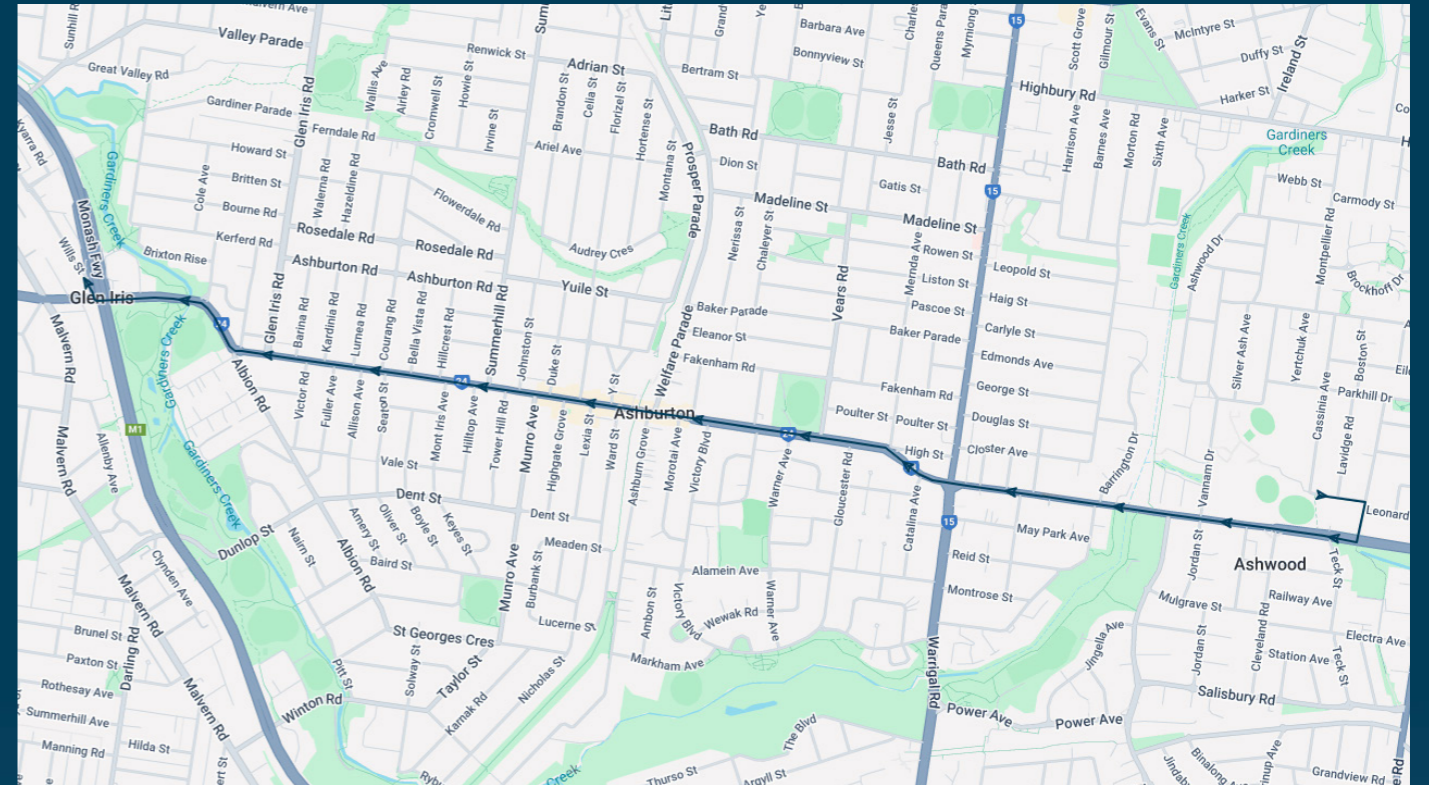

Ashwood College

Route: 1056 | Afternoon

Stop ID	Stop Name	Time	Stop ID	Stop Name	Time
10563	Ashwood College/Farmer St St	15:25			
12379	Tack St/High Street Rd	15:26			
12380	Cleveland Rd/High Street Rd	15:26			
12381	Jordan St/High Street Rd	15:27			
12382	Winbirra Pde/High Street Rd	15:27			
12383	Queens Pde/High Street Rd	15:28			
12384	Warrigal Rd/High Street Rd	15:29			
12385	Gloucester Rd/High St	15:30			
12386	Samarinda Ave/High St	15:31			
12387	Morotai Ave/High St	15:32			
12388	Ashburton Railway Station/High St	15:32			
12389	Highgate Gr/High St	15:33			
12390	Hilltop Ave/High St	15:34			
12391	Bellavista Rd/High St	15:34			
12392	Fuller Ave/High St	15:35			
12393	Victor Rd/High St	15:35			
20156	Brixton Rise/High St (south)	15:37			
21159	Glen Iris Station/Wills St	15:38			

Ashwood College

Route: 1056 | Afternoon

TURN DIRECTIONS

Via Farmer St, Right Raymond St, Right High St Rd, Right into Glen Iris Station

To view our list of live tracked services, visit www.venturabus.com.au

Timetable Printed : 30 September 2024

Times listed are estimated times only, it is advised to arrive at your stop earlier than the listed time to avoid missing your bus.

You can also download the Ventura Tracker app to view real time bus locations of all services