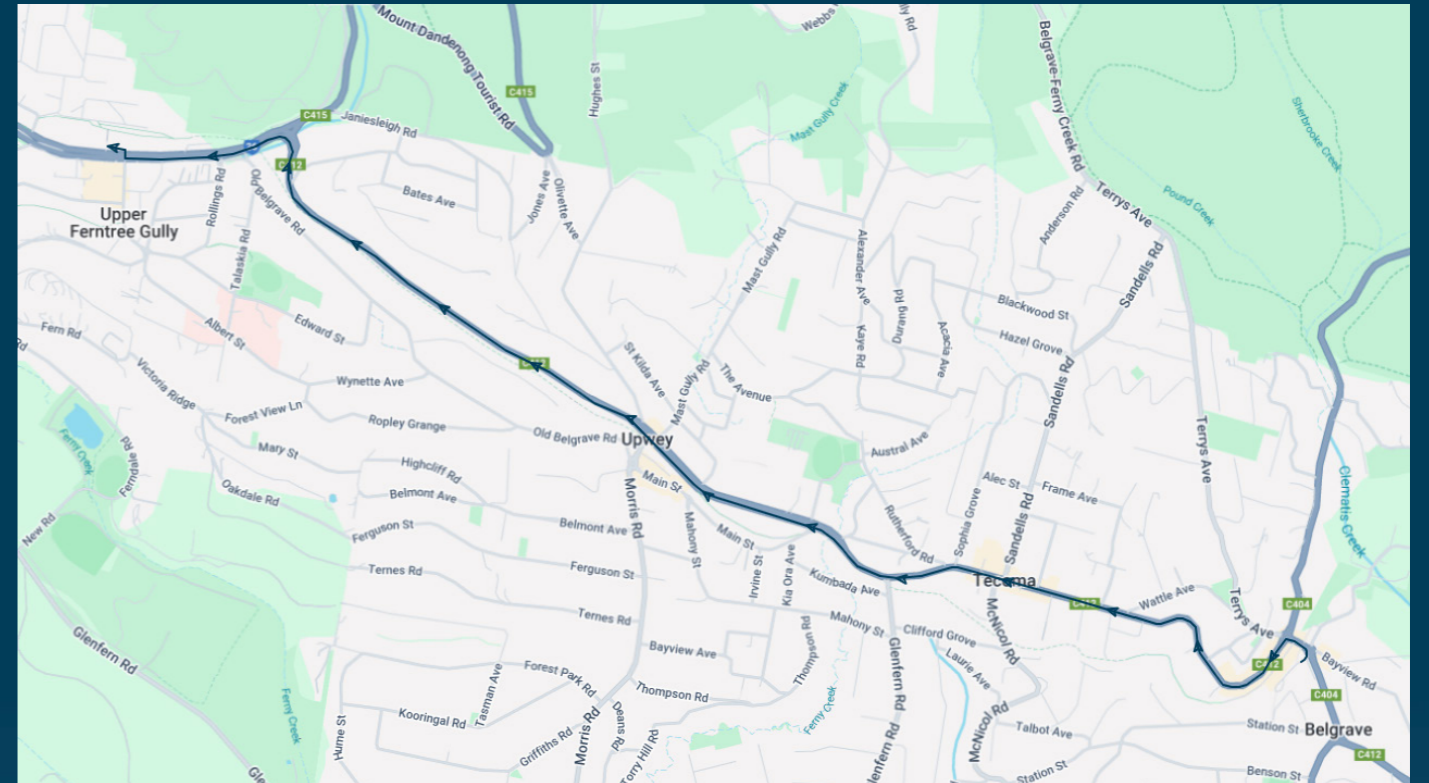

Upwey Primary School

Route: 5115 | Morning

Stop ID	Stop Name	Time	Stop ID	Stop Name	Time
belsb	Belgrave Station	08:25			
11142	Belgrave Village/Burwood Hwy	08:26			
11143	Winscombe Ave/Burwood Hwy	08:27			
11144	Sophia Gr/Burwood Hwy	08:27			
11145	Glenfern Rd/Burwood Hwy	08:28			
49432	Upwey Station/Burwood Hwy	08:30			
11148	Ferny Creek Ave/Burwood Hwy	08:33			
18863	Upper Ferntree Gully Station	08:35			

Upwey Primary School

Route: 5115 | Morning