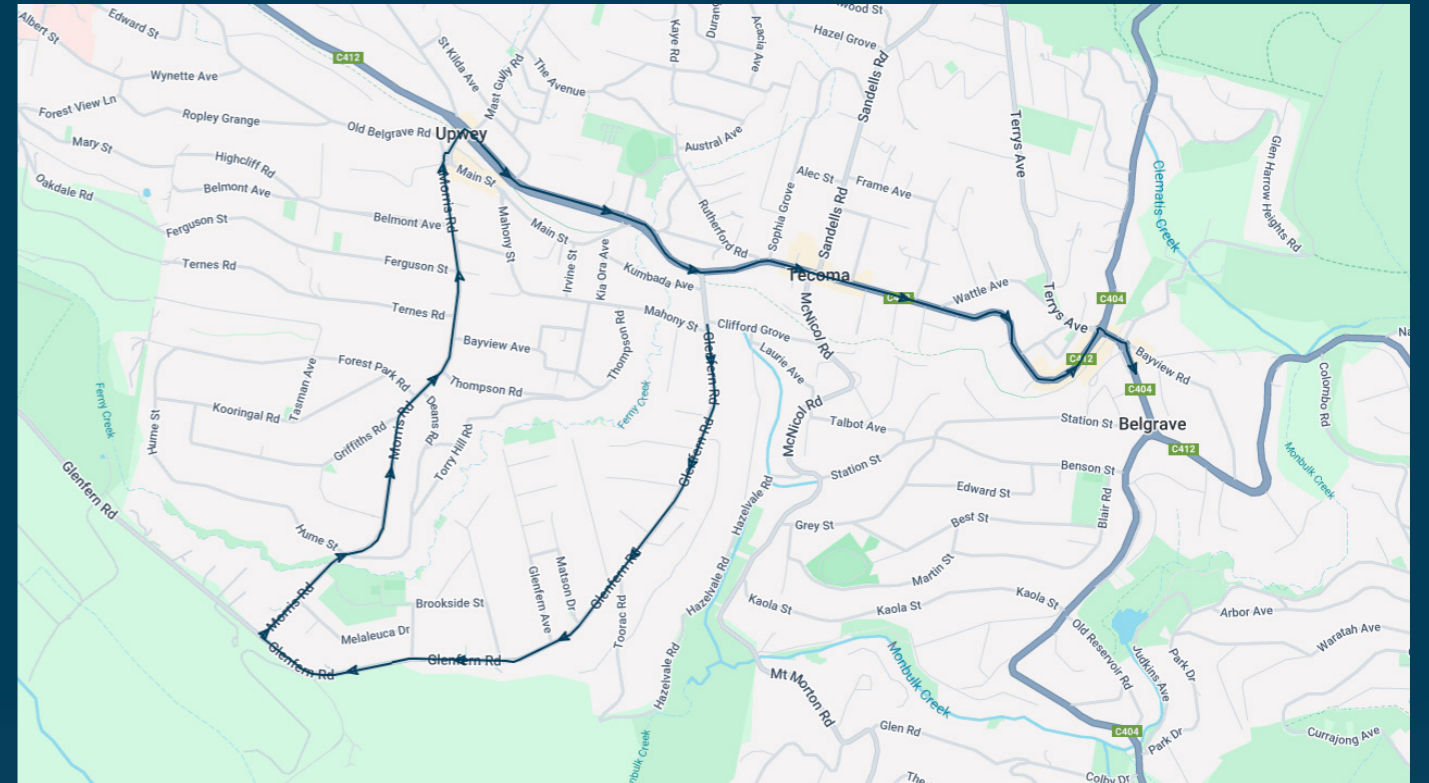

Upwey Primary School

Route: 5110 | Morning

Stop ID	Stop Name	Time	Stop ID	Stop Name	Time
46555	Clifford Gr/Glenfern Rd	08:15			
46556	Upwey South Primary School/Morris Rd	08:22			
11147	Upwey CFA/Morris Rd	08:27			
14639	Upwey Railway Station/Burwood Hwy	08:29			
14408	Chosen Ave/Burwood Hwy	08:31			
14407	Sophia Gr/Monbulk Rd	08:35			
14382	Rocksleigh Ave/Monbulk Rd	08:37			
14363	Belgrave Village/Burwood Hwy	08:40			
44469	Mater Christi Col/Belgrave-Gembrook Rd	08:45			

Upwey Primary School

Route: 5110 | Morning