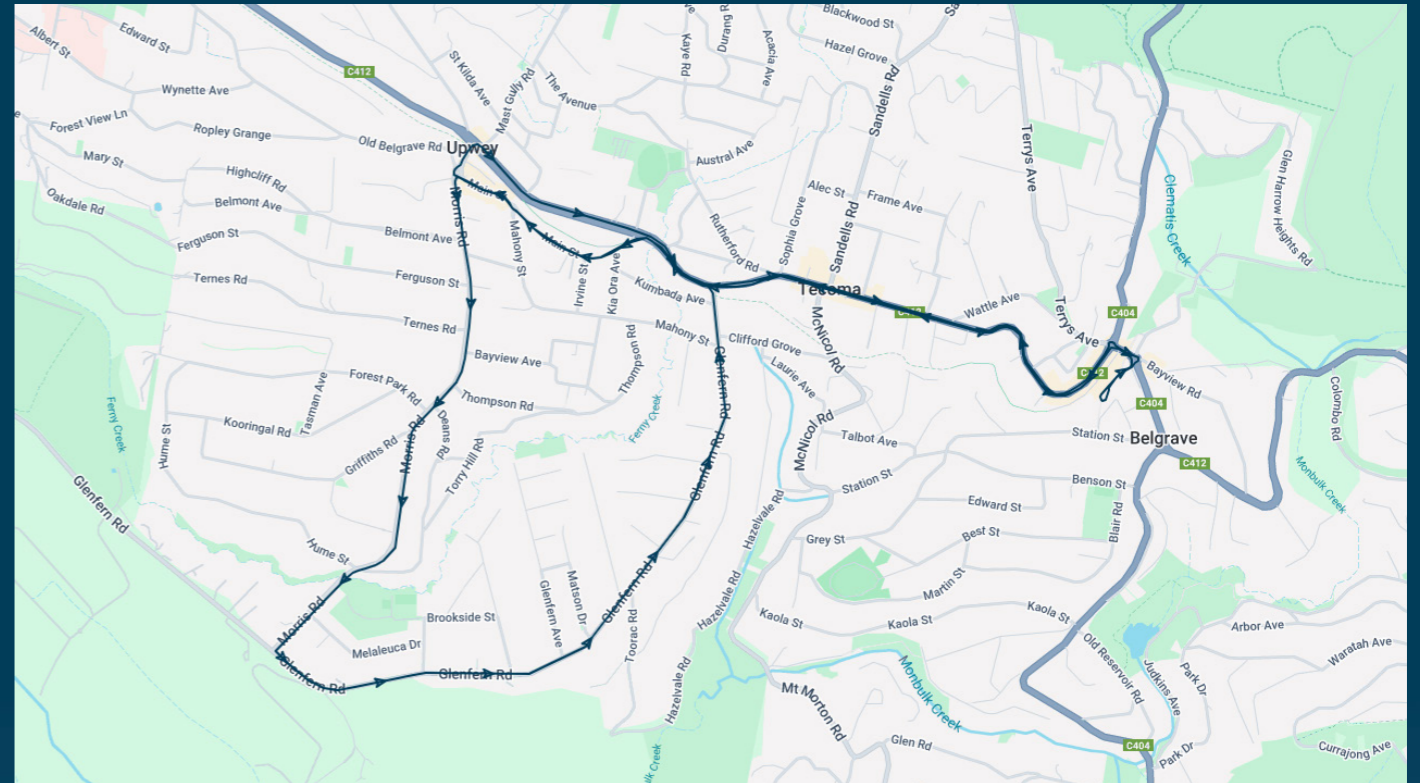

## Route: 5114 | Afternoon

Stop ID	Stop Name	Time	Stop ID	Stop Name	Time
belsb	Belgrave Station - School Bay	15:45			
11142	Belgrave Village/Burwood Hwy	15:48			
11143	Winscombe Ave/Burwood Hwy	15:51			
11144	Sophia Gr/Burwood Hwy	15:53			
11145	Glenfern Rd/Burwood Hwy	15:56			
14640	Burwood Hwy/Main St	15:56			
11146	Upwey Station/Main St	16:00			
14641	Bayview Ave/Morris Rd	16:01			
14642	Griffiths Rd/Morris Rd	16:01			
40886	Melaleuca Rd/Morris Rd	16:03			
14503	Morris Rd/Glenfern Rd	16:03			
14650	Eloera St/Glenfern Rd	16:04			
14651	Ferndale Ave/Glenfern Rd	16:05			
14652	Matson Dr/Glenfern Rd	16:05			
14653	Hubert St/Glenfern Rd	16:06			
14654	Effie Ave/Glenfern Rd	16:06			
42608	Glenfern Cl/Glenfern Rd	16:07			
14656	Mahony St/Glenfern Rd	16:07			
11145	Glenfern Rd/Burwood Hwy	16:08			
14640	Burwood Hwy/Main St	16:08			
11146	Upwey Station/Main St	16:10			
11147	Upwey CFA/Morris Rd	16:10			
14639	Upwey Railway Station/Burwood Hwy	16:11			
14408	Chosen Ave/Burwood Hwy	16:12			
14407	Sophia Gr/Monbulk Rd	16:13			
14382	Rocksleigh Ave/Monbulk Rd	16:14			
14363	Belgrave Village/Burwood Hwy	16:15			
belsb	Belgrave Station	16:17			

**Times listed are estimated times only, it is advised to arrive at your stop earlier than the listed time to avoid missing your bus.**

**You can also download the Ventura Tracker app to view real time bus locations of all services**

## Route: 5114 | Afternoon

### TURN DIRECTIONS

Via Left Belgrave-Gembrook Rd, Left Burwood Hwy, Left Main St, Left Morris Rd, Left Glenfern Rd, Left Burwood Hwy, Left Main St, Right Morris Rd, Right Burwood Hwy, Right Belgrave-Gembrook Rd, Right into Belgrave Station