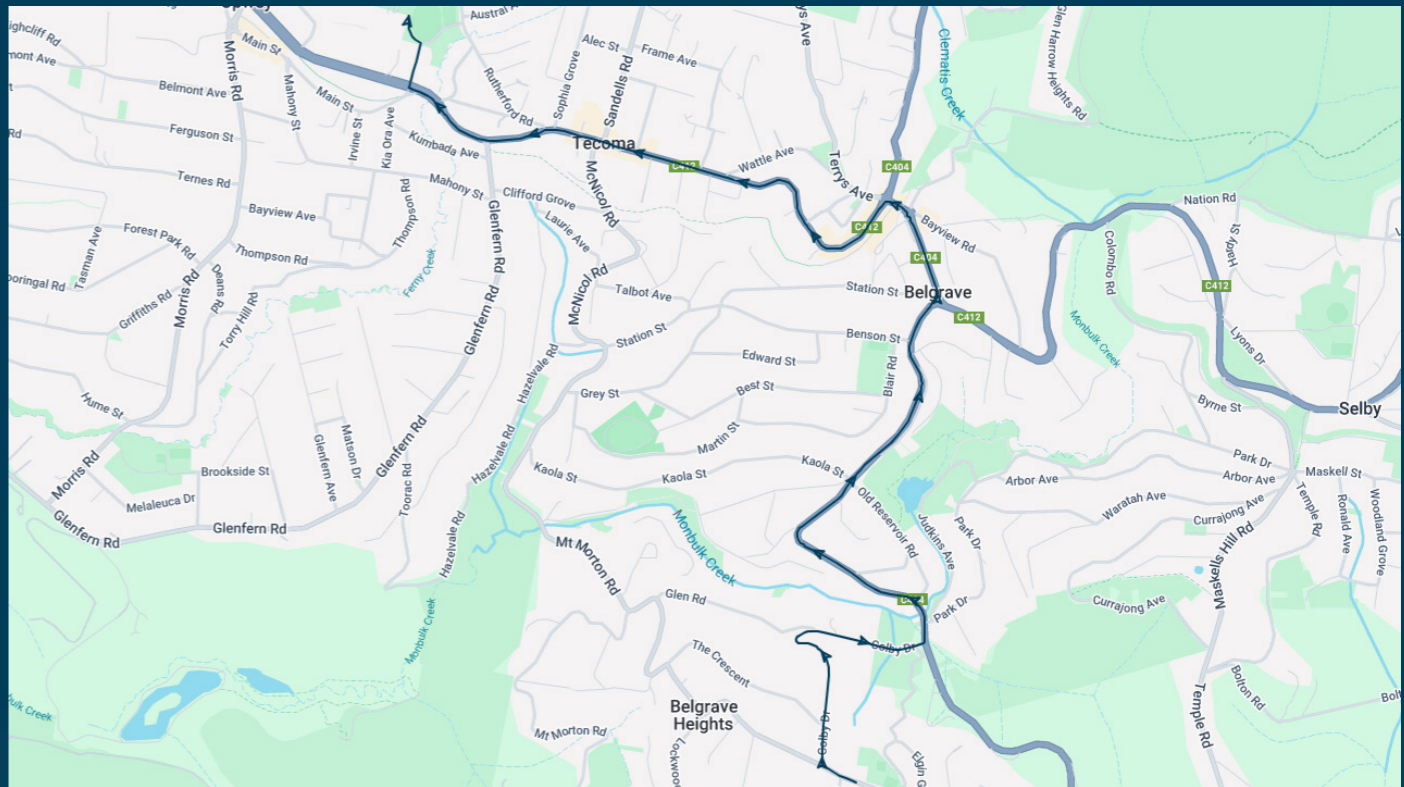

Upwey High School

Route: 5033 (SBSC) | Morning

Stop ID	Stop Name	Time	Stop ID	Stop Name	Time
13862	Harvey St/Colby Dr	08:12			
13860	Glen Rd/Colby Dr	08:14			
13859	Park Dr/Belgrave-Hallam Rd	08:16			
UPWBT	Upwey High School	08:25			

Upwey High School

Route: 5033 (SBSC) | Morning

TURN DIRECTIONS

Drops off inside school ### Via Colby Dr, Right Colby Dr, Left Belgrave-Hallam Rd, Left Belgrave-Gembrook Rd, Left Burwood Hwy, Right Chosen Ave to Upwey High School

To view our list of live tracked services, visit www.venturabus.com.au
Timetable Printed : 30 September 2024

Times listed are estimated times only, it is advised to arrive at your stop earlier than the listed time to avoid missing your bus.

You can also download the Ventura Tracker app to view real time bus locations of all services