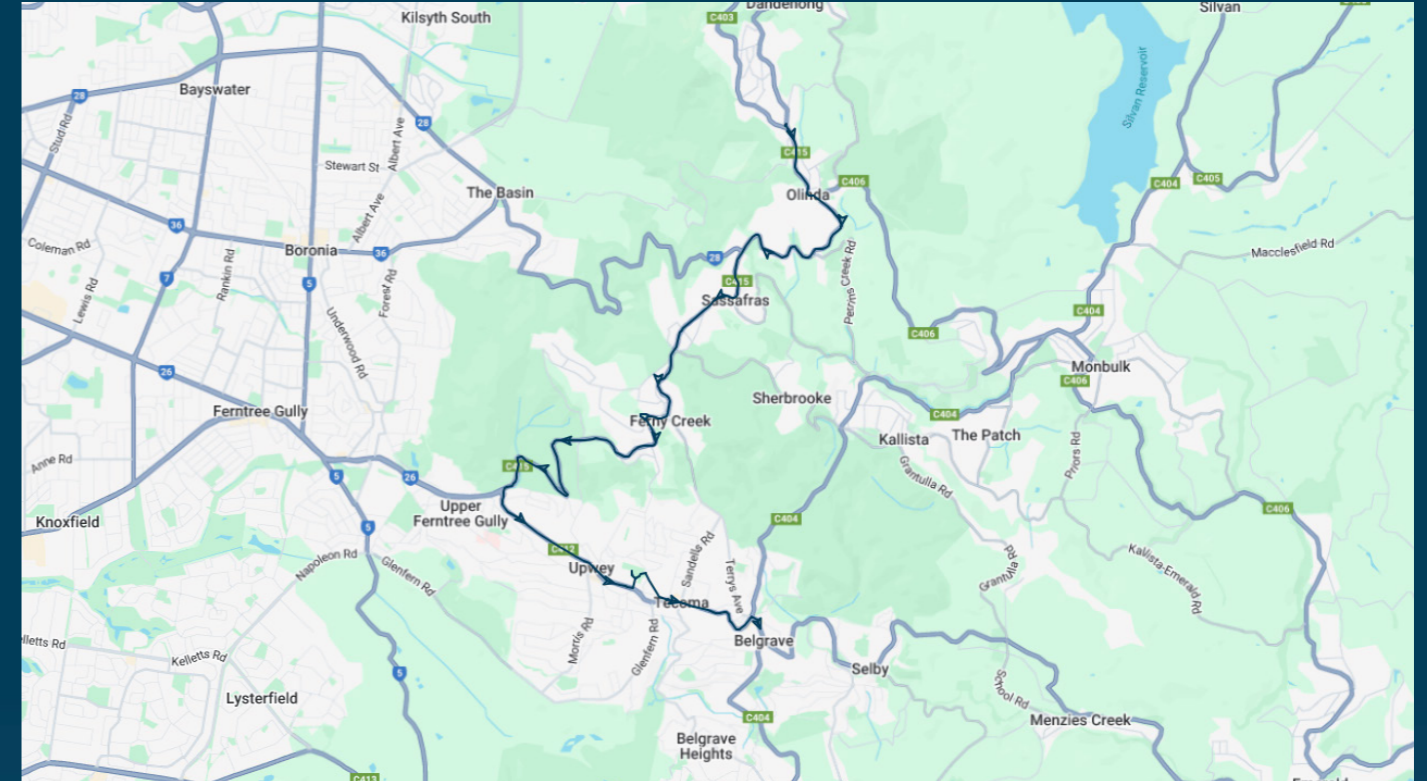

Upwey High School

Route: 5027 (SBSC) | Morning

Stop ID	Stop Name	Time	Stop ID	Stop Name	Time
8912	Kellys - Ridge Rd/Mt Dandenong Tourist Rd	07:55			
42292	Perrins Creek Rd/Mt Dandenong Tourist Rd	08:00			
12097	Colehurst Cres/Mt Dandenong Tourist Rd	08:02			
12099	Prince St/Mt Dandenong Tourist Rd	08:04			
12546	Sherbrooke Community School	08:07			
12553	Seaview Ave/Mt Dandenong Tourist Rd	08:09			
12554	Mt. Dandenong Tourist Rd/Old Main Rd	08:11			
12558	Churchill Dr/Mt. Dandenong Tourist Rd	08:13			
12559	Devil's Elbow/Mt Dandenong Tourist Rd	08:15			
UPWBT	Upwey High School	08:25			
44469	Mater Christi Col/Belgrave-Gembrook Rd	08:30			

Times listed are estimated times only, it is advised to arrive at your stop earlier than the listed time to avoid missing your bus.

You can also download the Ventura Tracker app to view real time bus locations of all services

Upwey High School

Route: 5027 (SBSC) | Morning

TURN DIRECTIONS

Drops off inside school ### Via Right Mt Dandenong Tourist Rd, Right Old Main Rd, Right Mt Dandenong Tourist Rd, Left Burwood Hwy, Left Chosen Ave to Upwey High School, Right Alexander Ave, Cont Rutherford Rd, Left Burwood Hwy, Right Belgrave-Gembrook Rd to Mater Christi College - Belgrave-Gembrook Rd

To view our list of live tracked services, visit www.venturabus.com.au

Timetable Printed : 30 September 2024