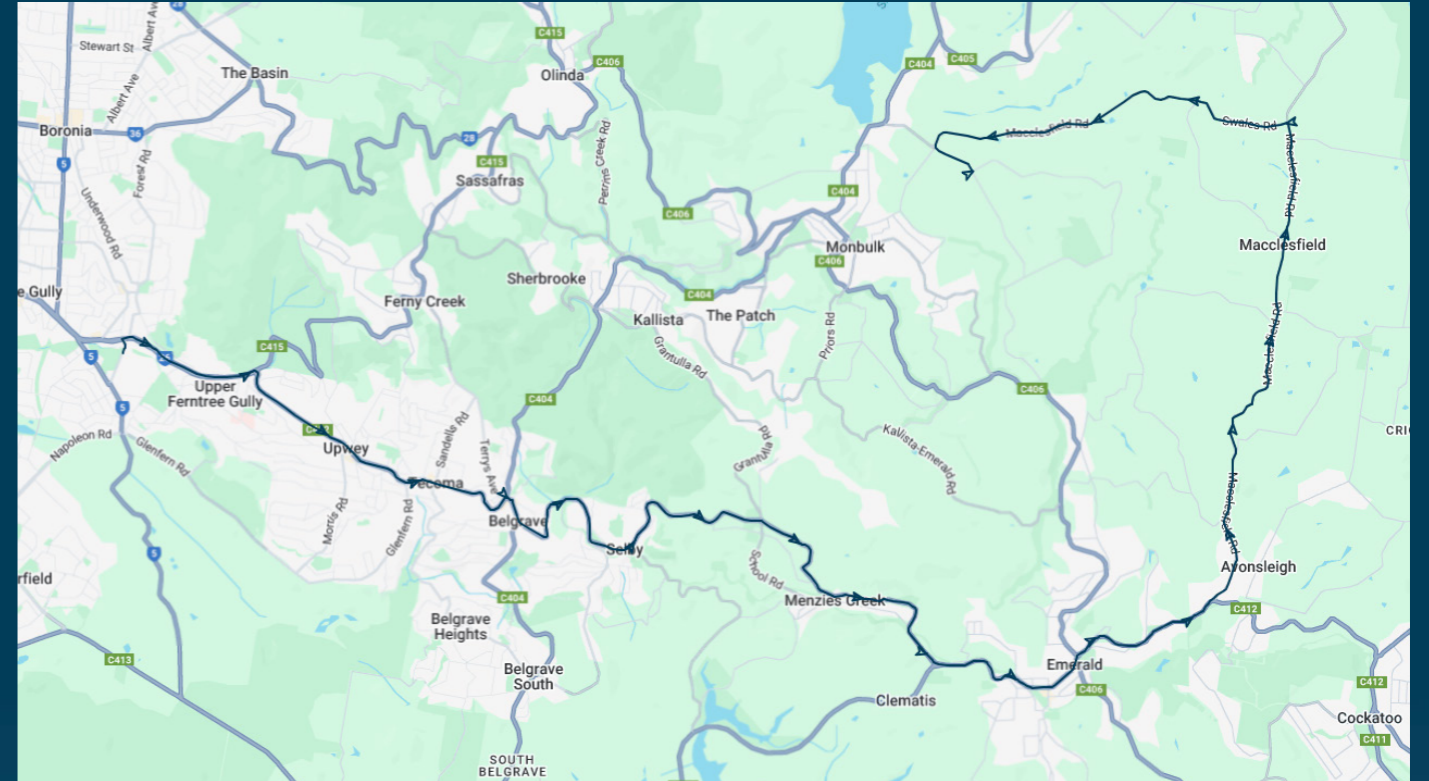

Upwey High School

Route: 5109 (SBSC) | Afternoon

Stop ID	Stop Name	Time	Stop ID	Stop Name	Time
12887	St Joseph's College/Brenock Park Dr	15:25			
14639	Upwey Railway Station/Burwood Hwy	15:31			
14407	Sophia Gr/Monbulk Rd	15:33			
44469	Mater Christi Col/Belgrave-Gembrook Rd	15:37			
13851	Charles St/Belgrave-Gembrook Rd	15:42			
13842	Pinnocks Rd/Belgrave-Gembrook Rd	15:52			
13837	Lawsons Rd/Belgrave-Gembrook Rd	15:56			
	Macclesfield Primary School	16:02			
	Kirkpatricks Rd/Macclesfield Rd	16:05			
	Stranges Rd/Macclesfield Rd	16:06			
	Elliot Rd/Swales Rd	16:07			
	Kirkpatricks Rd/Swales Rd	16:13			
44547	Coulson Rd/Old Emerald Rd	16:16			

Times listed are estimated times only, it is advised to arrive at your stop earlier than the listed time to avoid missing your bus.

You can also download the Ventura Tracker app to view real time bus locations of all services

Upwey High School

Route: 5109 (SBSC) | Afternoon