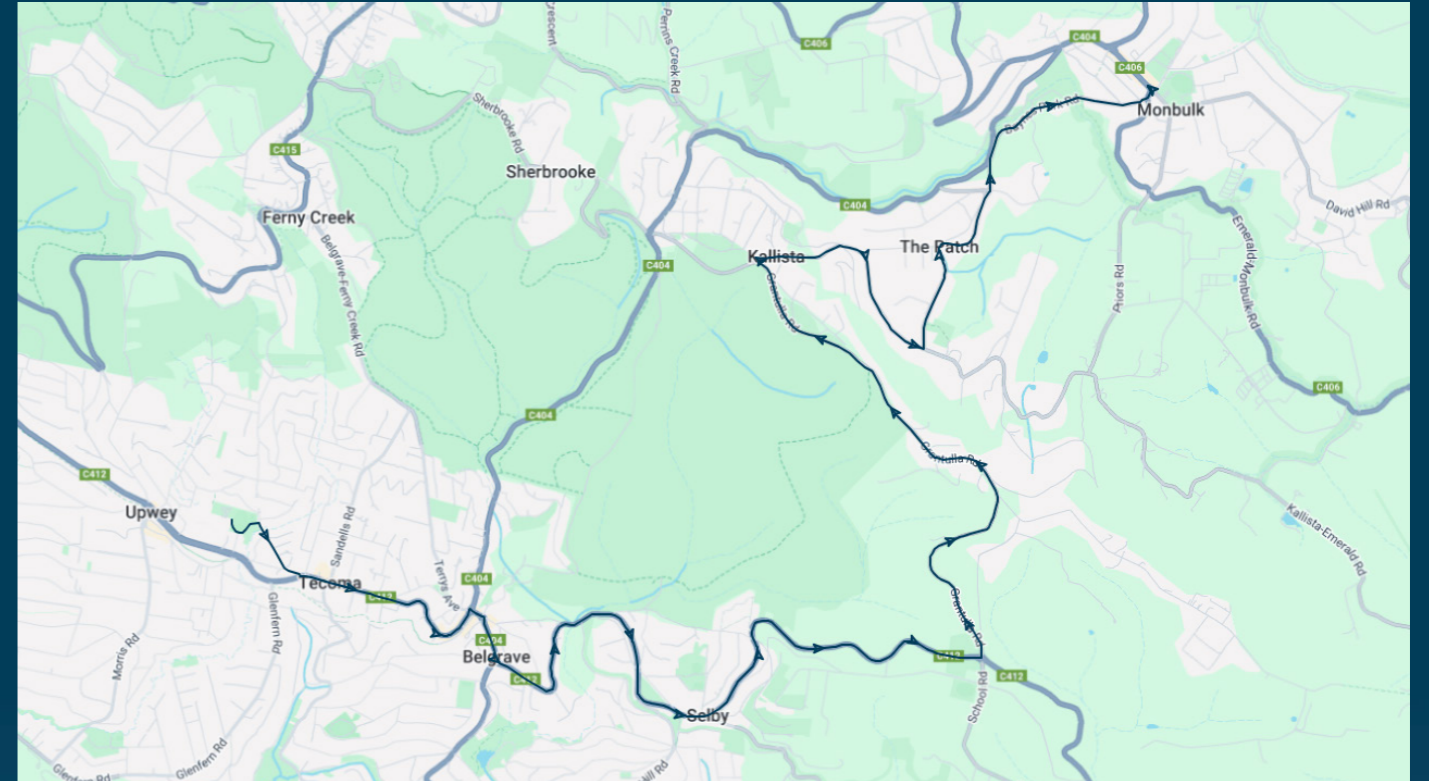

Upwey High School

Route: 5032 (SBSC) | Afternoon

Stop ID	Stop Name	Time	Stop ID	Stop Name	Time
UPWBT	Upwey High School	15:20			
44469	Mater Christi Col/Belgrave-Gembrook Rd	15:25			
13582	Lyons Dr/Belgrave-Gembrook Rd	15:30			
13851	Charles St/Belgrave-Gembrook Rd	15:31			
13850	Nation Rd/Belgrave-Gembrook Rd	15:33			
13848	Grantulla Rd/Belgrave-Gembrook Rd	15:38			
	Ridge Rd/Grantulla Rd	15:41			
14660	Grantulla Rd/Kallista-Emerald Rd	15:48			
14662	The Patch Rd/Kallista-Emerald Rd	15:52			
14664	O'Connors Rd/The Patch Rd	15:54			
14665	Camms Rd/The Patch Rd	15:55			
14667	Monbulk Aquatic Centre/Baynes Park Rd	15:57			
14669	Emerald-Monbulk Rd/Main Rd	16:00			

Upwey High School

Route: 5032 (SBSC) | Afternoon