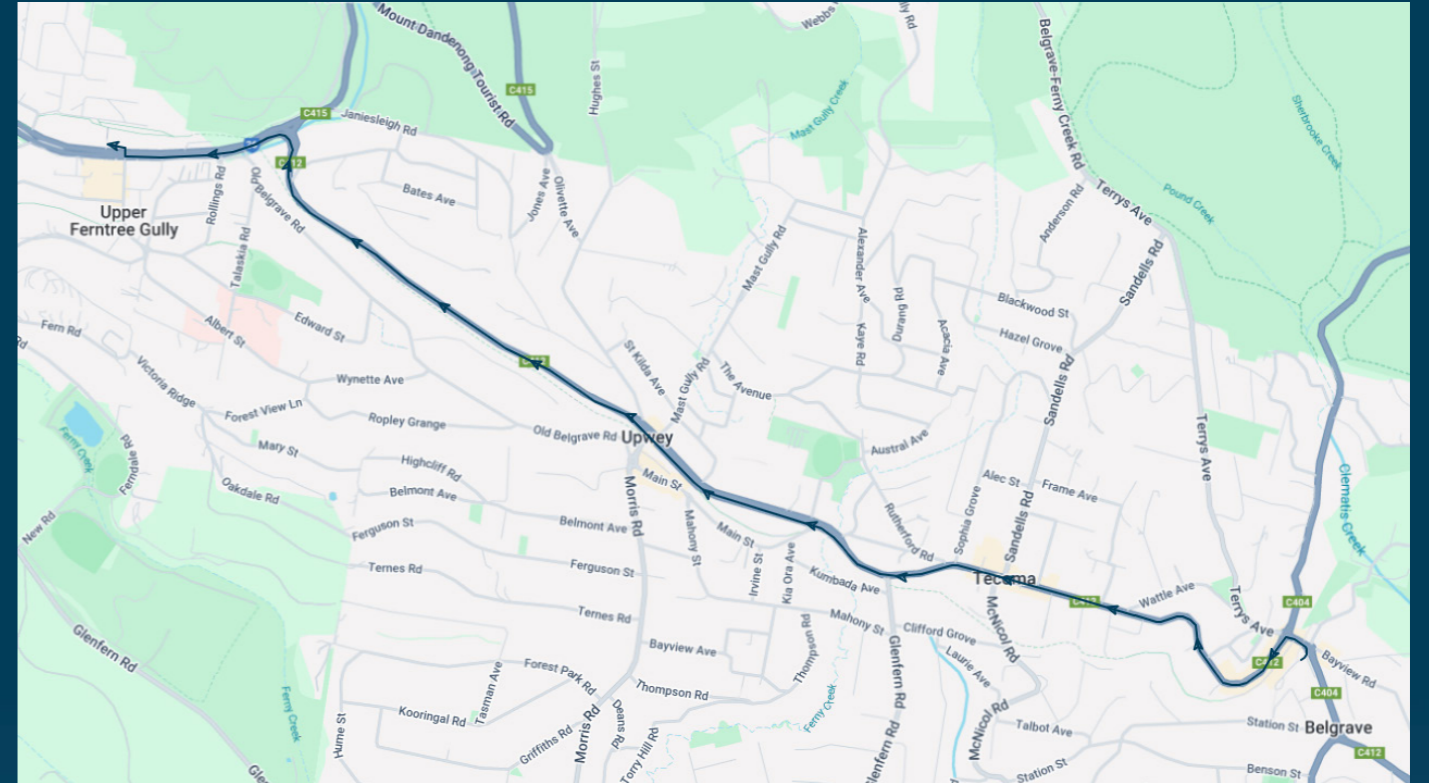

To view our list of live tracked services, visit www.venturabus.com.au
Timetable Printed : 30 September 2024

Upwey High School

Route: 5115 | Morning

Stop ID	Stop Name	Time	Stop ID	Stop Name	Time
belsb	Belgrave Station	08:25			
11142	Belgrave Village/Burwood Hwy	08:26			
11143	Winscombe Ave/Burwood Hwy	08:27			
11144	Sophia Gr/Burwood Hwy	08:27			
11145	Glenfern Rd/Burwood Hwy	08:28			
49432	Upwey Station/Burwood Hwy	08:30			
11148	Ferny Creek Ave/Burwood Hwy	08:33			
18863	Upper Ferntree Gully Station	08:35			

Upwey High School

Route: 5115 | Morning

TURN DIRECTIONS

Drops off on Burwood Hwy for Upwey High School ### Via Left Belgrave-Gembrook Rd, Left Burwood Hwy, Right into Upper Ferntree Gully Station

To view our list of live tracked services, visit www.venturabus.com.au
 Timetable Printed : 30 September 2024

Times listed are estimated times only, it is advised to arrive at your stop earlier than the listed time to avoid missing your bus.

You can also download the Ventura Tracker app to view real time bus locations of all services