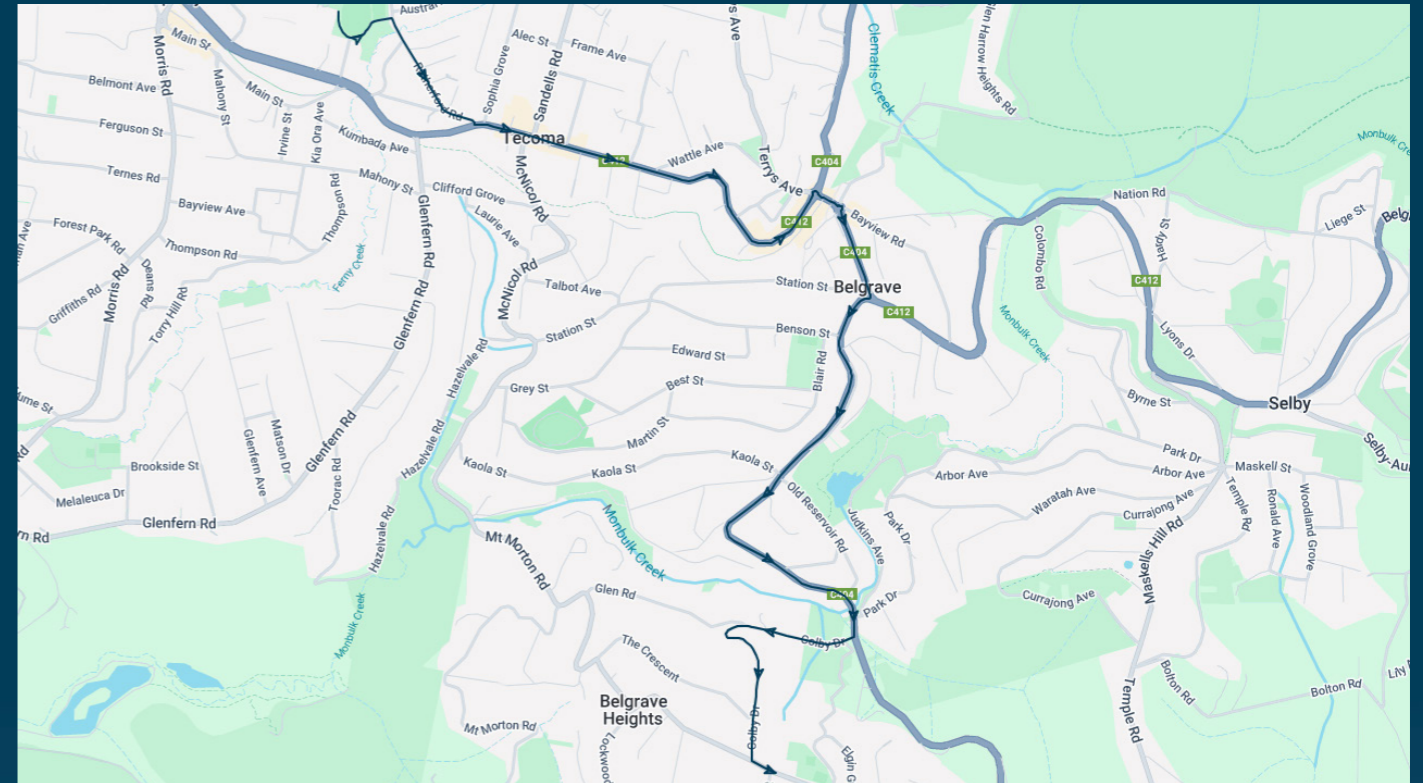

Upwey High School

Route: 5034 (SBSC) | Afternoon

Stop ID	Stop Name	Time	Stop ID	Stop Name	Time
UPWBT	Upwey High School	15:20			
13891	Old Reservoir Rd/Belgrave-Hallam Rd	15:30			
13982	Glen Rd/Colby Dr	15:32			
13984	Harvey St/Colby Dr	15:34			

Times listed are estimated times only, it is advised to arrive at your stop earlier than the listed time to avoid missing your bus.

You can also download the Ventura Tracker app to view real time bus locations of all services

Upwey High School

Route: 5034 (SBSC) | Afternoon