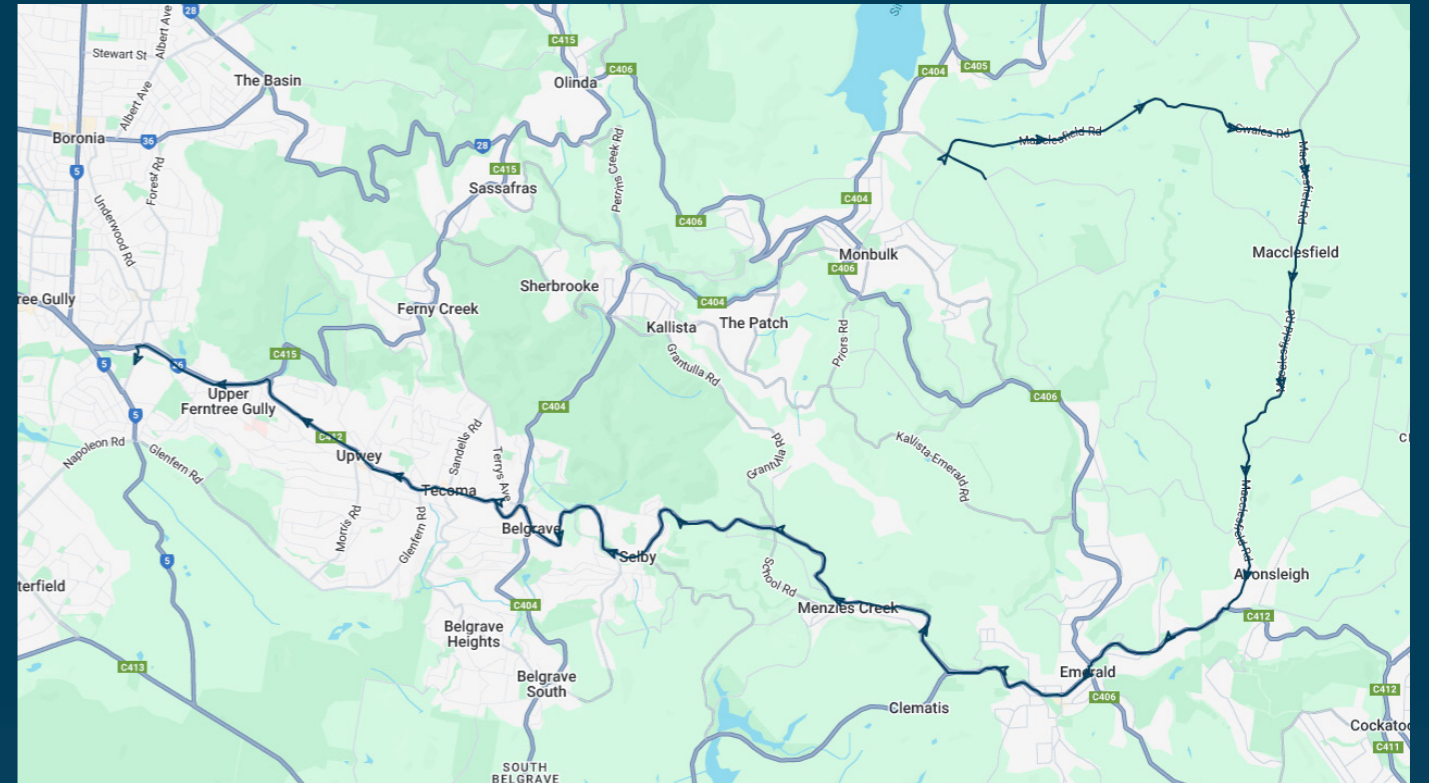

Upwey High School

Route: 5109 (SBSC) | Morning

Stop ID	Stop Name	Time	Stop ID	Stop Name	Time
44547	Coulson Rd/Old Emerald Rd	07:36			
	Kirkpatrick Rd/Swales Rd	07:43			
	Stranges Rd/Macclesfield Rd	07:48			
	Katrina Ln/Macclefield Rd	07:48			
	Macclesfield Primary School	07:50			
13954	Lawsons Rd/Belgrave-Gembrook Rd	07:56			
13958	Memorial Ave/Belgrave-Gembrook Rd	08:00			
13968	Charles St/Belgrave-Gembrook Rd	08:02			
MACHB	Mater Christi Col/Belgrave-Gembrook Rd	08:15			
11144	Sophie Gr/Burwood Hwy	08:19			
UPWDN	Upwey HS - Darling Ave/Burwood Hwy	08:21			
44512	St Josephs College	08:27			

Upwey High School

Route: 5109 (SBSC) | Morning