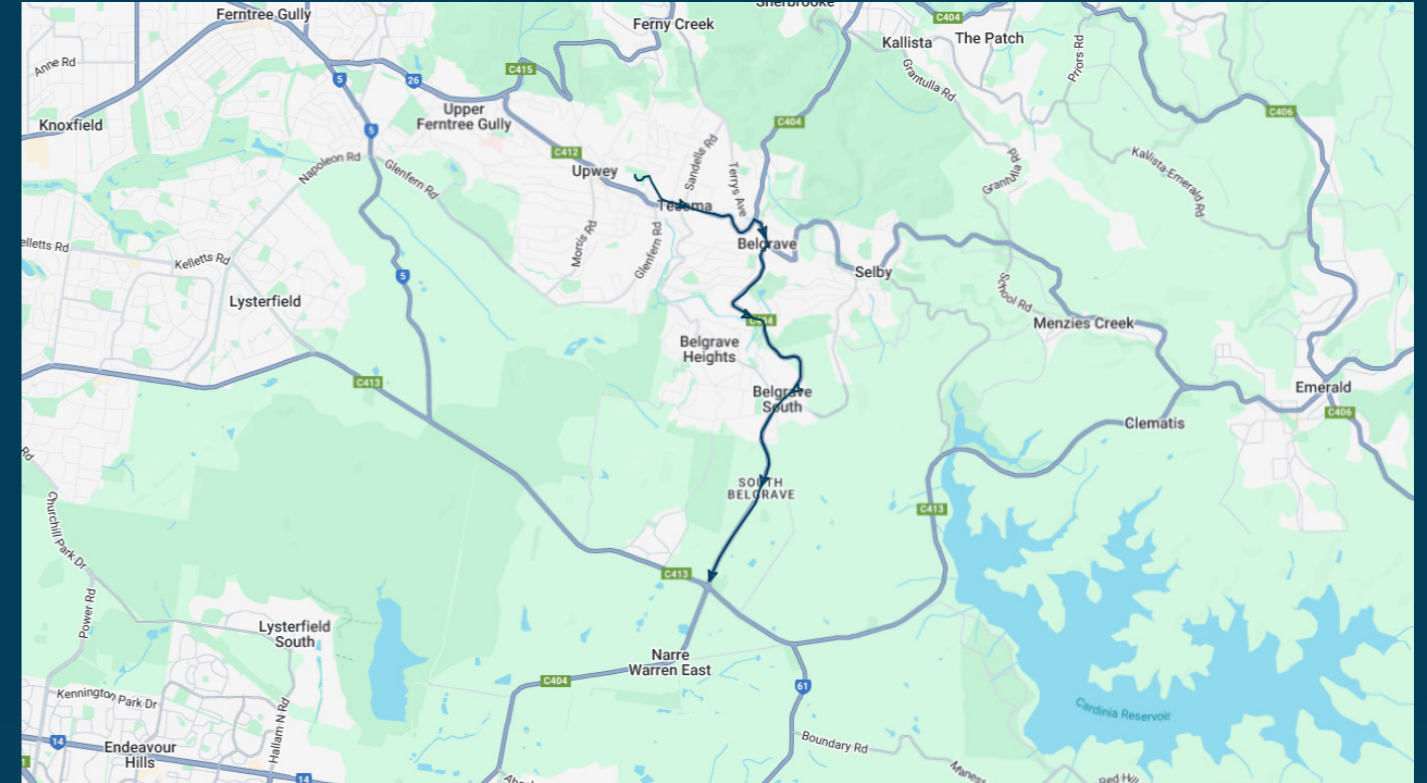

 GET IT ON Google Play
  Download on the App Store

Upwey High School

Route: 5015 (SBSC) | Morning

TURN DIRECTIONS

Drops off inside the school ### Via Belgrave-Hallam Rd, Left Belgrave-Gembrook Rd, Left Burwood Hwy, Right Chosen Ave to Upwey High School

To view our list of live tracked services, visit www.venturabus.com.au
Timetable Printed : 8 October 2024

Upwey High School

Route: 5015 (SBSC) | Afternoon

Stop ID	Stop Name	Time	Stop ID	Stop Name	Time
UPWBT	Upwey High School	15:20			
44469	Mater Christi Col/Belgrave-Gembrook Rd	15:30			
46633	Belgrave South PS/Belgrave-Hallam Rd	15:52			
22990	Wellington Rd/Belgrave-Hallam Rd	15:58			

Upwey High School

Route: 5015 (SBSC) | Afternoon

TURN DIRECTIONS

Picks up inside the school ### Via Right Alexander Ave, Cont Rutherford Rd, Left Burwood Hwy, Right Belgrave-Gembrook Rd, Right Belgrave-Hallam Rd to Wellington Rd

Times listed are estimated times only, it is advised to arrive at your stop earlier than the listed time to avoid missing your bus.

You can also download the Ventura Tracker app to view real time bus locations of all services