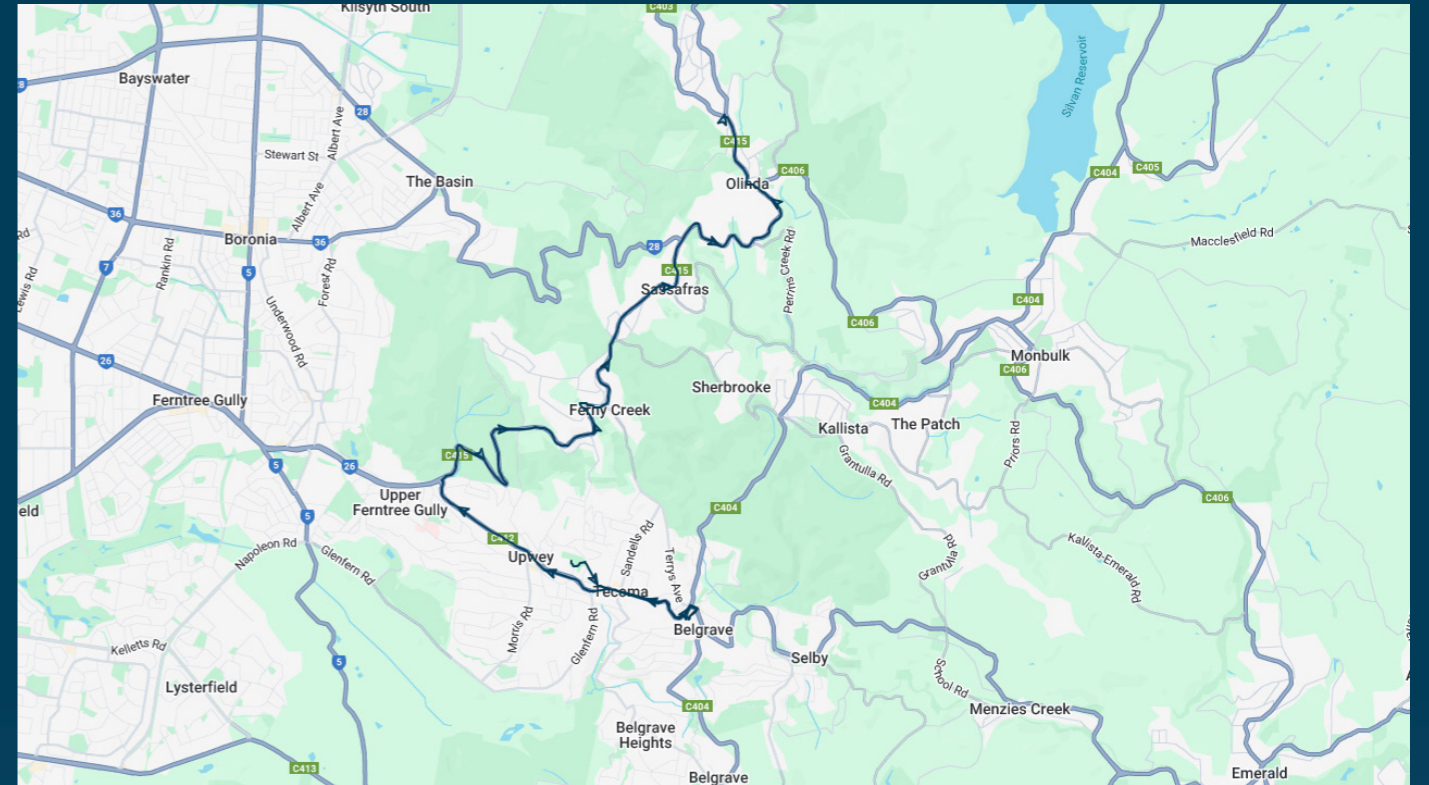

Times listed are estimated times only, it is advised to arrive at your stop earlier than the listed time to avoid missing your bus.

You can also download the Ventura Tracker app to view real time bus locations of all services

To view our list of live tracked services, visit www.venturabus.com.au

Timetable Printed : 30 September 2024

Upwey High School

Route: 5028 (SBSC) | Afternoon

Stop ID	Stop Name	Time	Stop ID	Stop Name	Time
UPWBT	Upwey High School	15:20			
19582	Belgrave Station	15:23			
13821	Olivette Ave/Mt Dandenong Tourist Rd	15:33			
13820	Churchill Dr/Mt Dandenong Tourist Rd	15:34			
13819	Kallamondah Rd/Mt Dandenong Tourist Rd	15:36			
12554	Mt Dandenong Tourist Rd/Old Main Rd	15:37			
13816	Seaview Ave/Mt Dandenong Tourist Rd	15:38			
12574	Heatherset Rd/Mt Dandenong Tourist Rd	15:41			
12571	Prince St/Mt Dandenong Tourist Rd	15:43			
12097	Colehurst Cres/Mt Dandenong Tourist Rd	15:44			
22496	485 Mt Dandenong Tourist Rd	15:46			
8912	Kellys - Ridge Rd/Mt Dandenong Tourist Rd	15:50			

Upwey High School

Route: 5028 (SBSC) | Afternoon

TURN DIRECTIONS

Picks up inside the school ### Via Right Alexander Ave, Cont Rutherford Rd, Left Burwood Hwy, Right Belgrave-Gembrook Rd, Right Belgrave Station Bus Interchange, Left Belgrave-Gembrook Rd, Left Burwood Hwy, Right Mt Dandenong Tourist Rd, Left Old Main Rd, Left Mt Dandenong Tourist Rd, Left Ridge Rd, Right into Kellys Car Park