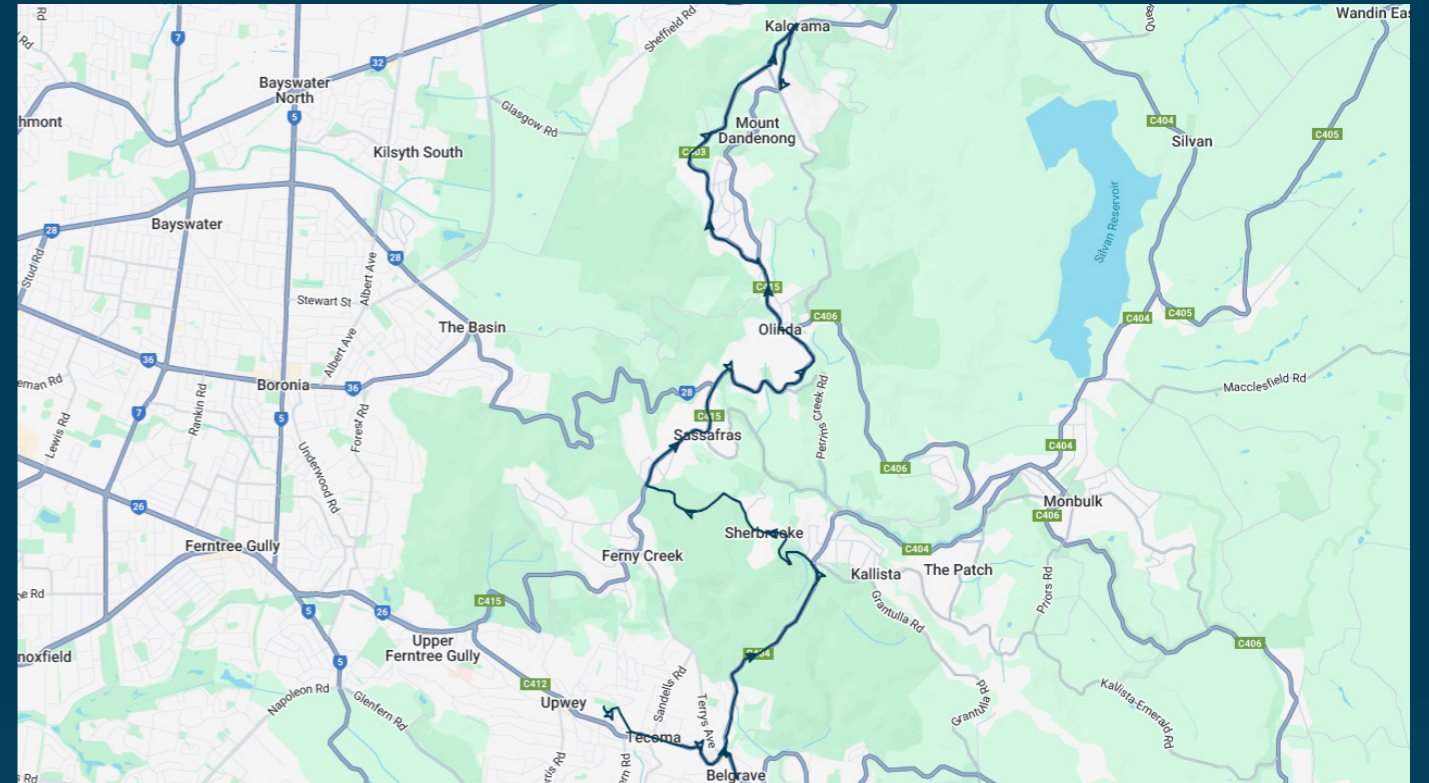

You can also download the Ventura Tracker app to view real time bus locations of all services

Upwey High School

Route: 5024 (SBSC) | Afternoon

Stop ID	Stop Name	Time	Stop ID	Stop Name	Time
UPWBT	Upwey High School	15:20			
44469	Mater Christi Col/Belgrave-Gembrook Rd	15:30			
12578	Nobles Lane/Sherbrooke Rd	15:38			
12577	Clarkmont Rd/Sherbrooke Rd	15:41			
12572	The Crescent/Mt Dandenong Tourist Rd	15:42			
12097	Colehurst Crs/Mt Dandenong Tourist Rd	15:45			
	Olinda CFA/Mt Dandenong Tourist Rd	15:47			
8912	Kellys - Ridge Rd/Mt Dandenong Tourist Rd	15:49			
8958	Viola Ave/Ridge Rd	15:50			
8963	Observatory Rd/Ridge Rd	15:53			
8966	Falls Rd/Ridge Rd	15:55			
	Kalorama Five Ways/Ridge Rd	15:56			
9812	Falls Rd/Mt. Dandenong Tourist Rd	15:58			

Upwey High School

Route: 5024 (SBSC) | Afternoon

TURN DIRECTIONS

Picks up inside the school ### Via Right Alexander Ave, Cont Rutherford Rd, Left Burwood Hwy, Right Belgrave-Gembrook Rd, u-turn at Roundabout, Right Monbulk Rd, Left Sherbrooke Rd, Right Mt Dandenong, Tourist Rd, Left Ridge Rd, Right Kellys Car Park, Right, Mt Dandenong Tourist Rd, Right Ridge Rd, Right Mt Dandenong Tourist Rd to Falls Rd