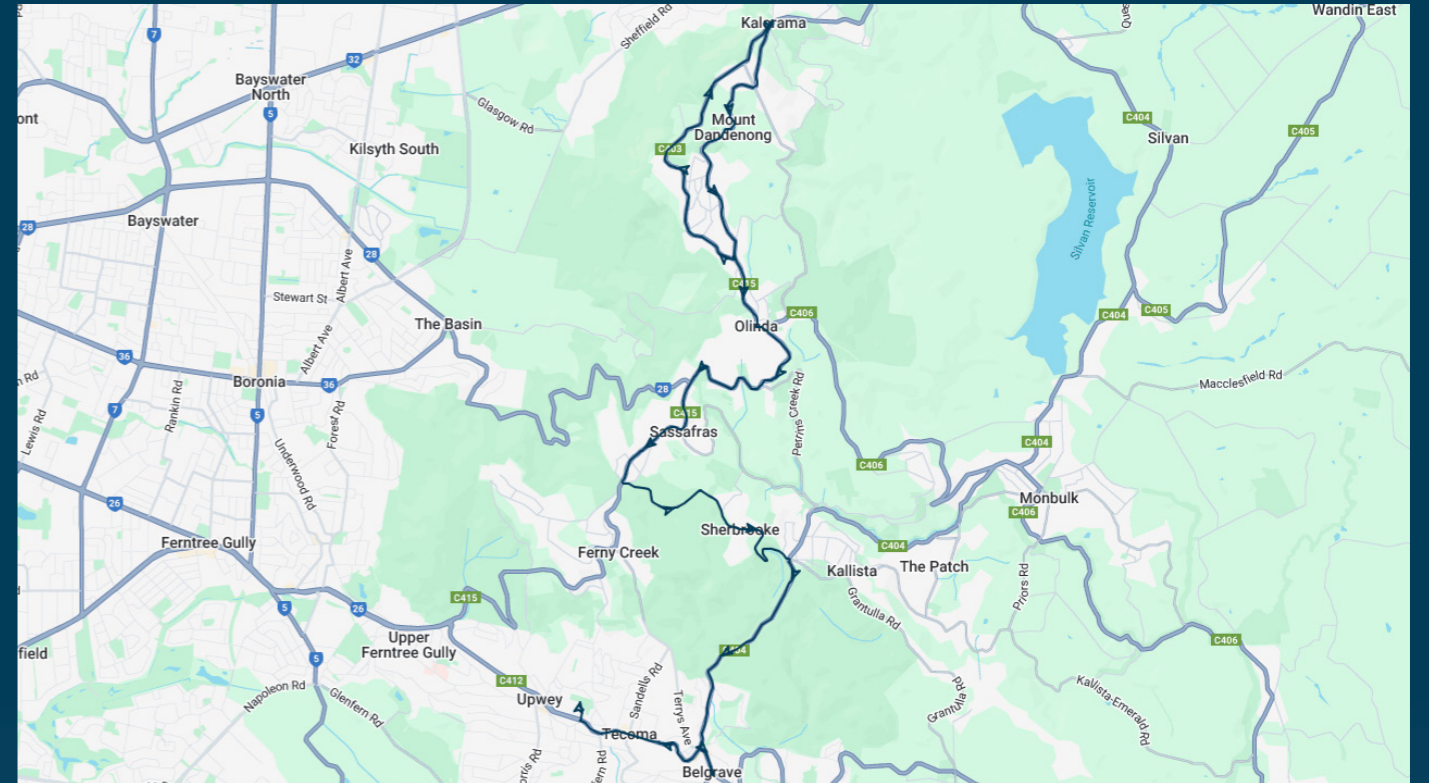

Times listed are estimated times only, it is advised to arrive at your stop earlier than the listed time to avoid missing your bus.

You can also download the Ventura Tracker app to view real time bus locations of all services

To view our list of live tracked services, visit www.venturabus.com.au
Timetable Printed : 8 October 2024

Upwey High School

Route: 5023 (SBSC) | Morning

Stop ID	Stop Name	Time	Stop ID	Stop Name	Time
8912	Kellys - Ridge Rd/Mt Dandenong Tourist Rd	07:40			
8958	Viola Ave/Ridge Rd	07:41			
8963	Observatory Rd/Ridge Rd	07:43			
8966	Falls Rd/Ridge Rd	07:45			
	Kalorama Five Ways/Ridge Rd	07:47			
9812	Falls Rd/Mt Dandenong Tourist Rd	07:49			
9806	St Clare's Church/Mt Dandenong Tourist Rd	07:51			
9803	Dickens Rd/Mt Dandenong Tourist Rd	07:53			
9802	Dandenong Hotel/Mt Dandenong Tourist Rd	07:55			
9801	Olinda Township - Parsons Ln/Monash Ave	07:56			
12569	Colehurst Cres/Mt Dandenong Tourist Rd	07:58			
12100	The Crescent/Mt Dandenong Tourist Rd	08:02			
	Mt Dandenong Tourist Rd/Sherbrooke Rd	08:04			
12549	Nobles Ln/Sherbrooke Rd	08:08			
44469	Mater Christi Col/Belgrave-Gembrook Rd	08:15			
UPWBT	Upwey High School	08:19			

Upwey High School

Route: 5023 (SBSC) | Morning

TURN DIRECTIONS

Drops off inside school ### Via Right Mt Dandenong Tourist Rd, Right Ridge Rd, Right Mt Dandenong Tourist Rd, Left Parsons Ln, Right Monash Ave, Left Mt Dandenong Tourist Rd, Left Sherbrooke Rd, Right Monbulk Rd, Left Belgrave-Gembrook Rd, u-turn at Roundabout, Left Burwood Hwy, Right Chosen Ave to Upwey High School