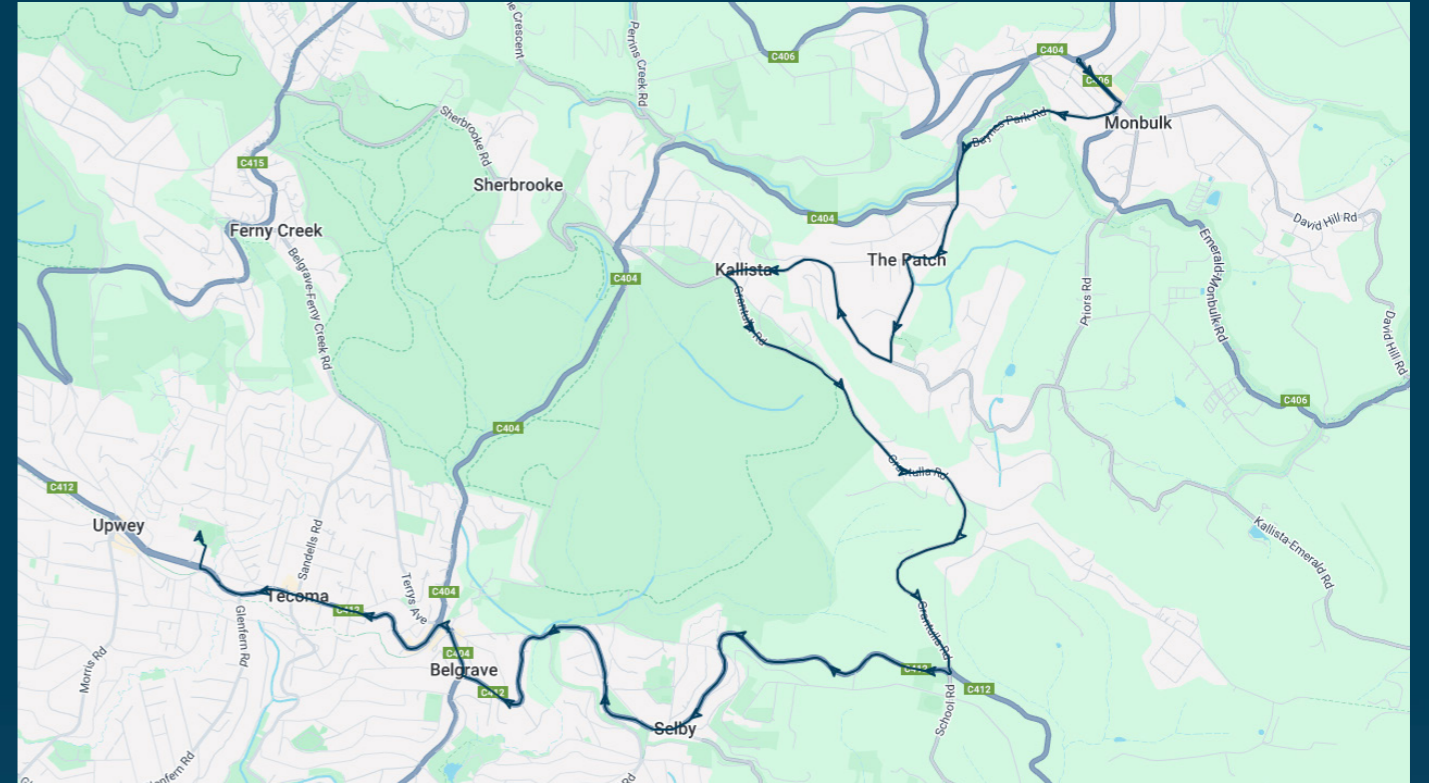

Upwey High School

Route: 5031 (SBSC) | Morning

Stop ID	Stop Name	Time	Stop ID	Stop Name	Time
14669	Emerald-Monbulk Rd/Main Rd	08:00			
14570	Monbulk Aquatic Centre/Baynes Park Rd	08:02			
14572	Camms Rd/The Patch Rd	08:04			
14575	Kallista-Emerald Rd/The Patch Rd	08:06			
14576	Grantulla Rd/Kallista-Emerald Rd	08:08			
	Ridge Rd/Grantulla Rd	08:12			
	Hermons Saddle Reserve/Grantulla Rd	08:15			
13968	Charles St/Belgrave-Gembrook Rd	08:18			
13969	Greenwell Rd/Belgrave-Gembrook Rd	08:20			
MACHB	Mater Christi Col/Belgrave-Gembrook Rd	08:25			
UPWBT	Upwey High School	08:30			

Upwey High School

Route: 5031 (SBSC) | Morning

TURN DIRECTIONS

Drops off inside school ### Via Main Rd, u-turn at roundabout, Right Emerald-Monbulk Rd, Right Baynes Park Rd, Cont Masches Hill Rd, Cont The Patch Rd, Right Kallista-Emerald Rd, Left Grantulla Rd, Right - Belgrave-Gembrook Rd, Right Belgrave-Gembrook Rd, Left Burwood Hwy, Right Chosen Ave to Upwey High School

To view our list of live tracked services, visit www.venturabus.com.au

Timetable Printed : 30 September 2024

Times listed are estimated times only, it is advised to arrive at your stop earlier than the listed time to avoid missing your bus.

You can also download the Ventura Tracker app to view real time bus locations of all services