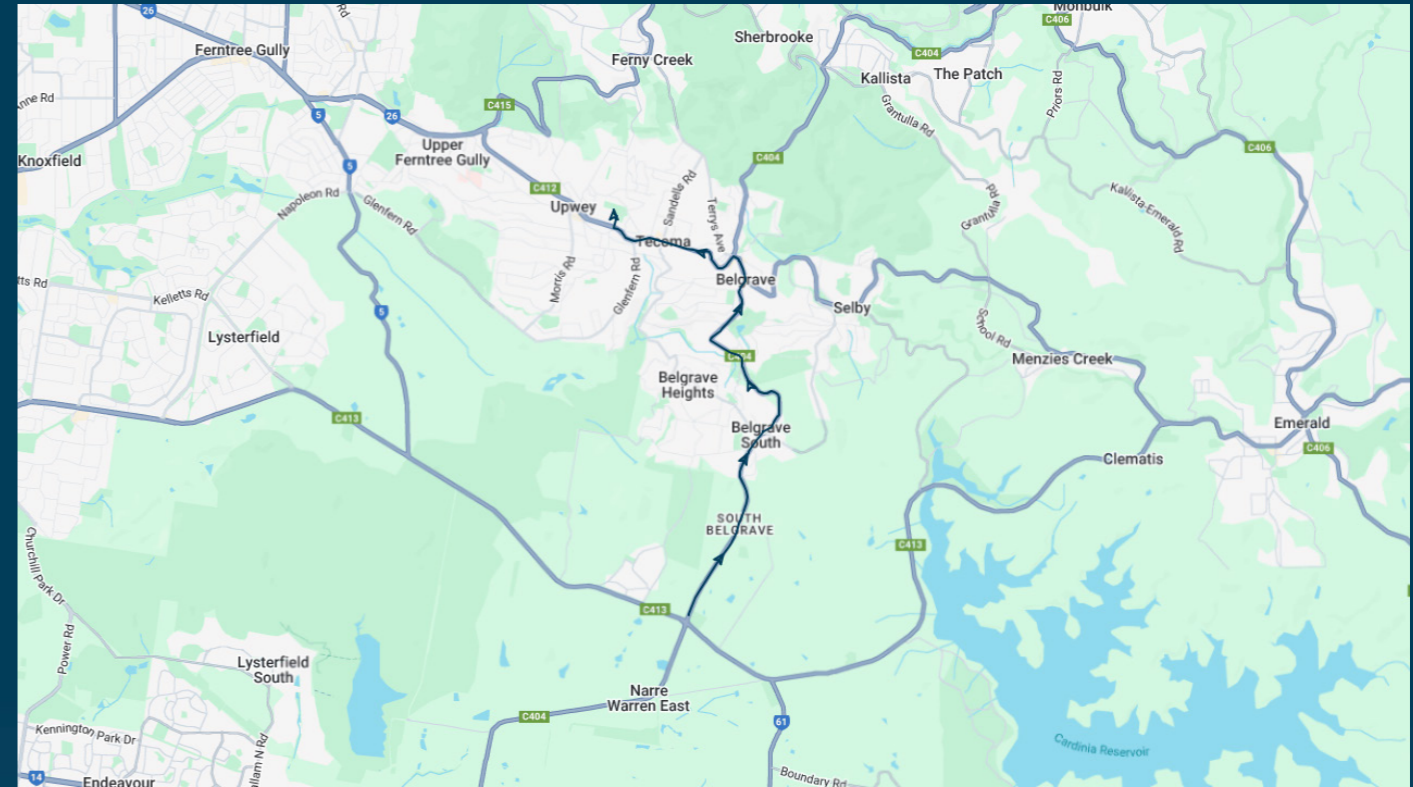

Upwey High School

Route: 5015 (SBSC) | Morning

Stop ID	Stop Name	Time	Stop ID	Stop Name	Time
44161	Wellington Rd/Belgrave-Hallam Rd	07:50			
13865	Gilmore Ct/Belgrave-Hallam Rd	07:54			
MACHB	Mater Christi Col/Belgrave-Gembrook Rd	07:58			
UPWBT	Upwey High School	08:10			

Times listed are estimated times only, it is advised to arrive at your stop earlier than the listed time to avoid missing your bus.

You can also download the Ventura Tracker app to view real time bus locations of all services

GET IT ON Google Play
Download on the App Store

Upwey High School

Route: 5015 (SBSC) | Morning