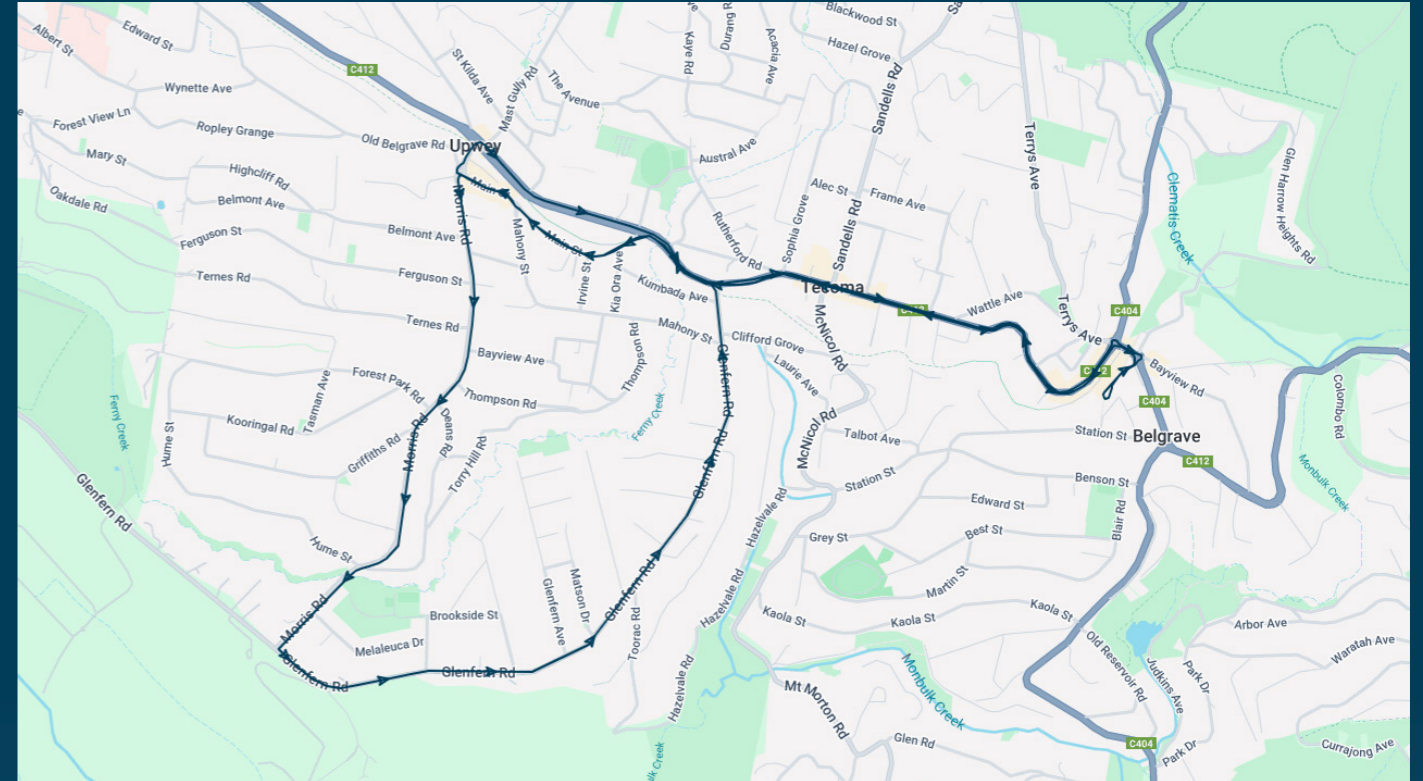

Times listed are estimated times only, it is advised to arrive at your stop earlier than the listed time to avoid missing your bus.

You can also download the Ventura Tracker app to view real time bus locations of all services

Tecoma Primary School

Route: 5114 | Afternoon

Stop ID	Stop Name	Time	Stop ID	Stop Name	Time
belsb	Belgrave Station - School Bay	15:45			
11142	Belgrave Village/Burwood Hwy	15:48			
11143	Winscombe Ave/Burwood Hwy	15:51			
11144	Sophia Gr/Burwood Hwy	15:53			
11145	Glenfern Rd/Burwood Hwy	15:56			
14640	Burwood Hwy/Main St	15:56			
11146	Upwey Station/Main St	16:00			
14641	Bayview Ave/Morris Rd	16:01			
14642	Griffiths Rd/Morris Rd	16:01			
40886	Melaleuca Rd/Morris Rd	16:03			
14503	Morris Rd/Glenfern Rd	16:03			
14650	Eloera St/Glenfern Rd	16:04			
14651	Ferndale Ave/Glenfern Rd	16:05			
14652	Matson Dr/Glenfern Rd	16:05			
14653	Hubert St/Glenfern Rd	16:06			
14654	Effie Ave/Glenfern Rd	16:06			
42608	Glenfern Cl/Glenfern Rd	16:07			
14656	Mahony St/Glenfern Rd	16:07			
11145	Glenfern Rd/Burwood Hwy	16:08			
14640	Burwood Hwy/Main St	16:08			
11146	Upwey Station/Main St	16:10			
11147	Upwey CFA/Morris Rd	16:10			
14639	Upwey Railway Station/Burwood Hwy	16:11			
14408	Chosen Ave/Burwood Hwy	16:12			
14407	Sophia Gr/Monbulk Rd	16:13			
14382	Rocksleigh Ave/Monbulk Rd	16:14			
14363	Belgrave Village/Burwood Hwy	16:15			
belsb	Belgrave Station	16:17			

Tecoma Primary School

Route: 5114 | Afternoon

TURN DIRECTIONS

Via Left Belgrave-Gembrook Rd, Left Burwood Hwy, Left Main St, Left Morris Rd, Left Glenfern Rd, Left Burwood Hwy, Left Main St, Right Morris Rd, Right Burwood Hwy, Right Belgrave-Gembrook Rd, Right into Belgrave Station