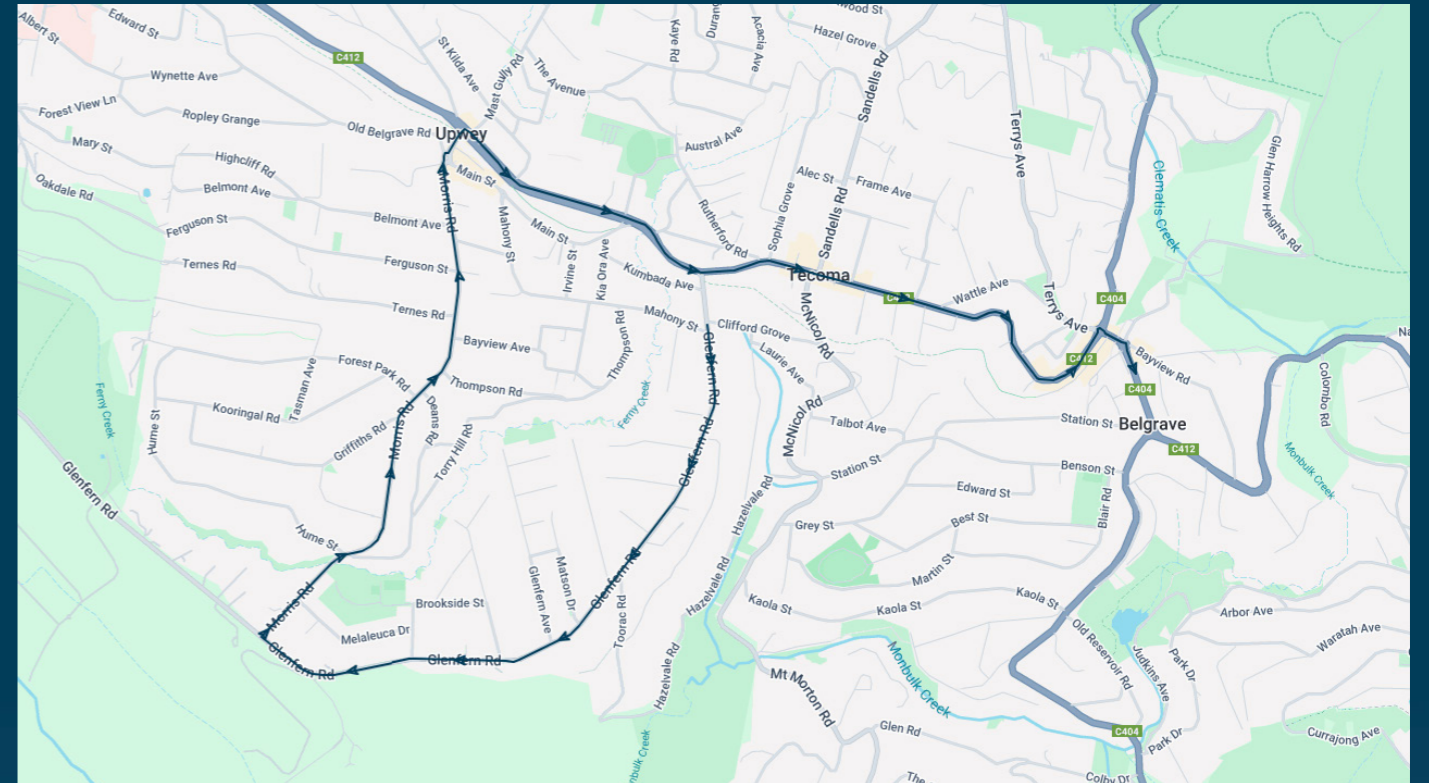

Tecoma Primary School

Route: 5110 | Morning

TURN DIRECTIONS

Via Glenfern Rd, Right Morris Rd, Right Burwood Hwy, Right Belgrave-Gembrook Rd to Mater Christi College - Belgrave-Gembrook Rd

To view our list of live tracked services, visit www.venturabus.com.au
 Timetable Printed : 22 January 2025

Times listed are estimated times only, it is advised to arrive at your stop earlier than the listed time to avoid missing your bus.

You can also download the Ventura Tracker app to view real time bus locations of all services

Tecoma Primary School

Route: 5114 | Afternoon

TURN DIRECTIONS

Via Left Belgrave-Gembrook Rd, Left Burwood Hwy, Left Main St, Left Morris Rd, Left Glenfern Rd, Left Burwood Hwy, Left Main St, Right Morris Rd, Right Burwood Hwy, Right Belgrave-Gembrook Rd, Right into Belgrave Station