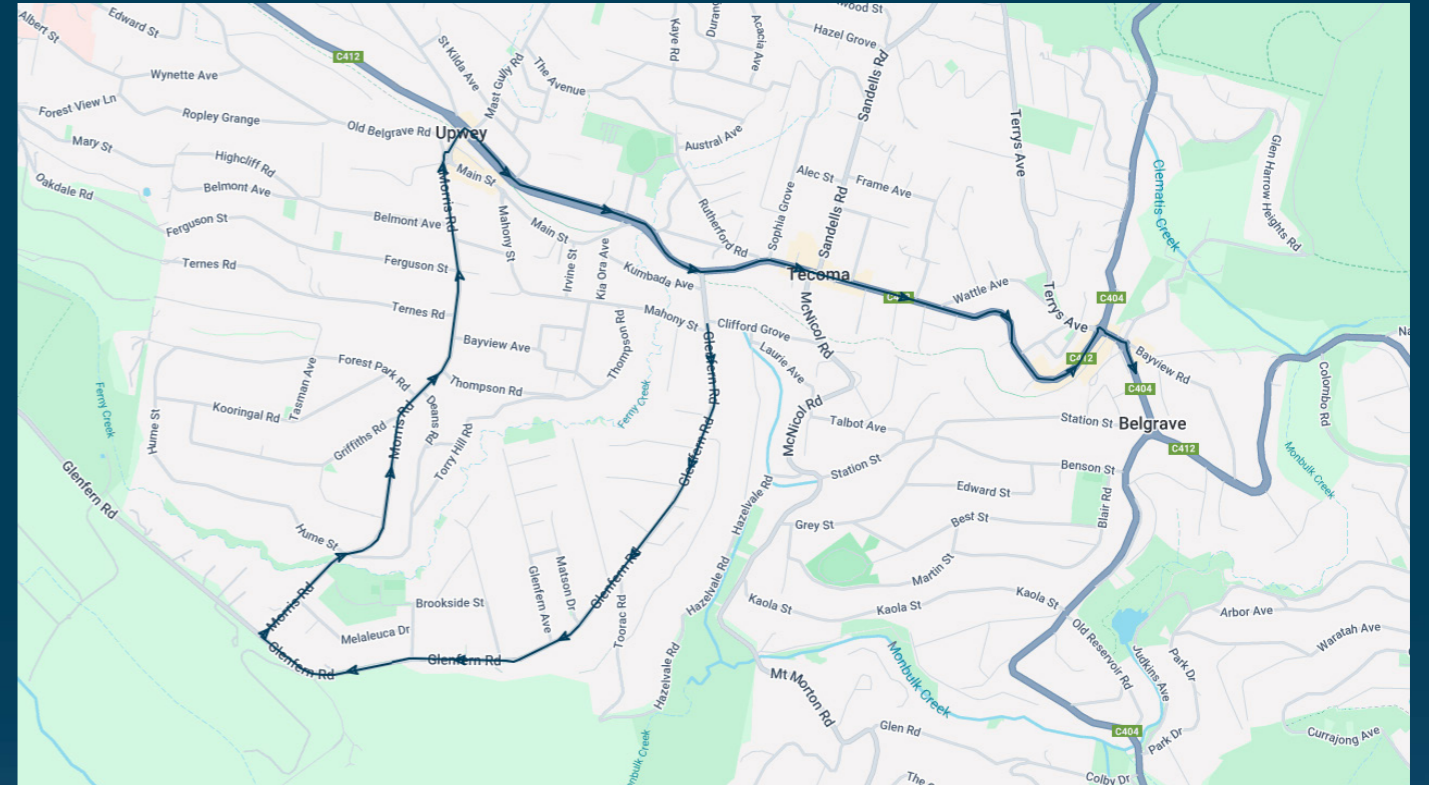

St Thomas More's Primary School - Belgrave

Route: 5035 (SBSC) | Afternoon

TURN DIRECTIONS

Via Cont Reynolds Rd, Right Terrys Ave, Cont Belgrave-Gembrook Rd, Left Belgrave-Gembrook Rd, Right Pakenham Rd, Right McBride St to Pakenham Rd

You can also download the Ventura Tracker app to view real time bus locations of all services

St Thomas More's Primary School - Belgrave

Route: 5110 | Morning

Stop ID	Stop Name	Time	Stop ID	Stop Name	Time
46555	Clifford Gr/Glenfern Rd	08:15			
46556	Upwey South Primary School/Morris Rd	08:22			
11147	Upwey CFA/Morris Rd	08:27			
14639	Upwey Railway Station/Burwood Hwy	08:29			
14408	Chosen Ave/Burwood Hwy	08:31			
14407	Sophia Gr/Monbulk Rd	08:35			
14382	Rocksleigh Ave/Monbulk Rd	08:37			
14363	Belgrave Village/Burwood Hwy	08:40			
44469	Mater Christi Col/Belgrave-Gembrook Rd	08:45			

St Thomas More's Primary School - Belgrave

Route: 5110 | Morning

TURN DIRECTIONS

Via Glenfern Rd, Right Morris Rd, Right Burwood Hwy, Right Belgrave-Gembrook Rd to Mater Christi College - Belgrave-Gembrook Rd

You can also download the Ventura Tracker app to view real time bus locations of all services