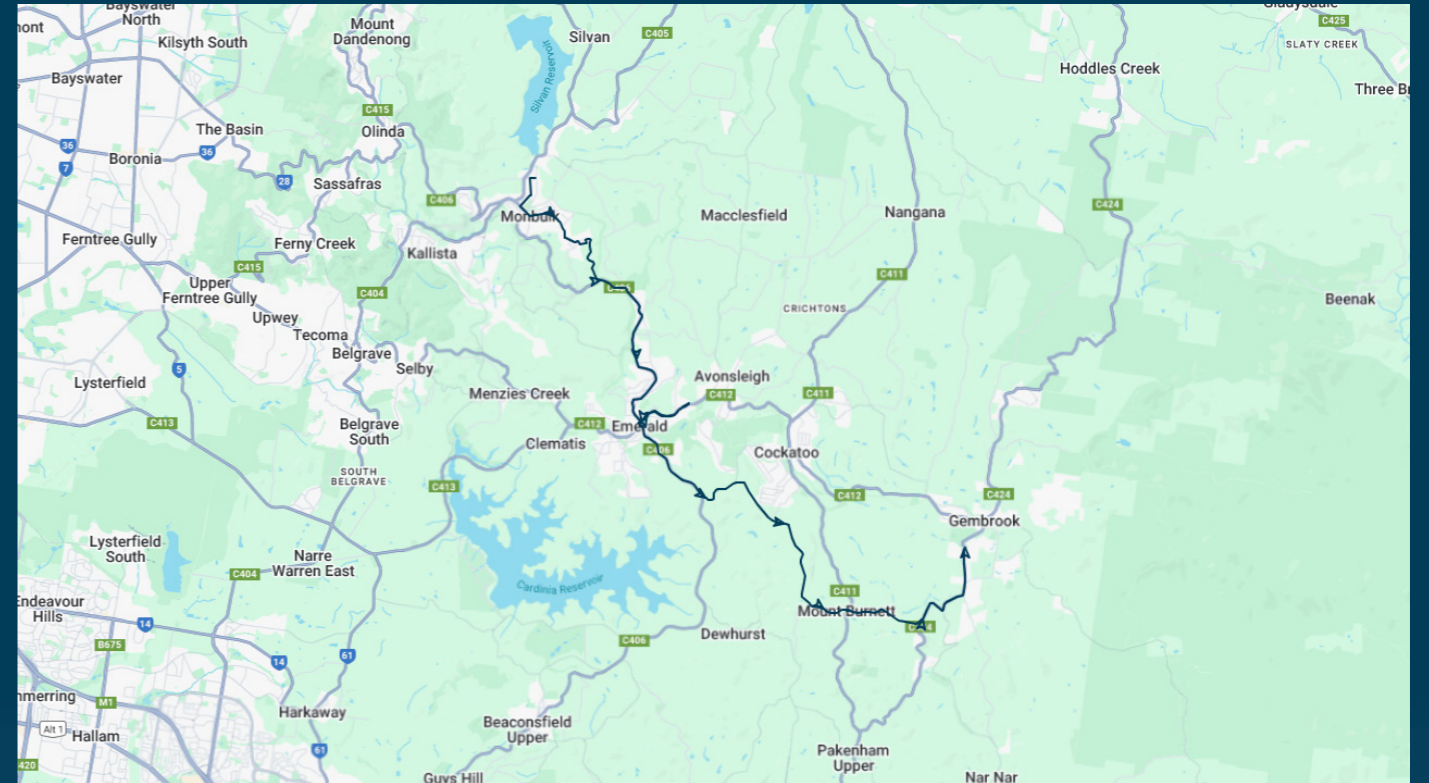

St Paul's Primary School - Monbulk

Route: 5043 (SBSC) | Afternoon

Stop ID	Stop Name	Time	Stop ID	Stop Name	Time
44556	St Paul's Primary School	15:05			
44558	Monbulk College	15:25			
	Holman Rd/Emerald Rd	15:30			
47499	Poplar Cres/Emerald-Monbulk Rd	15:32			
	Lakeside Dr/Emerald-Monbulk Rd	15:36			
	Davey Rd/Emerald-Monbulk Rd	15:37			
13956	Beaconsfield-Emerald Rd	15:38			
46554	Emerald Secondary College	15:40			
22513	Station Ave/Beaconsfield-Emerald Rd	15:44			
22514	Ozone Ave/Beaconsfield-Emerald Rd	15:46			
	Opp 21 Paternoster Rd	15:50			
	Halcyon Grv/Paternoster Rd	15:52			
	View Hill Rd/Patenoster Rd	15:55			
	Matters Rd/Patternoster Rd	16:00			
44811	Mt Burnett Rd/Gembrook Rd	16:01			
	Bessie Creek Rd/Gembrook Rd	16:03			
44812	Mt Eirene Rd/Gembrook Rd	16:04			
44813	Boyd Rd/Gembrook Rd	16:05			
	Watkins Ln/Gembrook Rd	16:07			

Times listed are estimated times only, it is advised to arrive at your stop earlier than the listed time to avoid missing your bus.

You can also download the Ventura Tracker app to view real time bus locations of all services

St Paul's Primary School - Monbulk

Route: 5043 (SBSC) | Afternoon

TURN DIRECTIONS

Via Prices Rd, Left Mt Pleasant Rd, Left Main Rd, Left David Hill Rd, Right into Monbulk College, Left David Hill Rd, Left Emerald-Monbulk Rd, Right Belgrave-Gembrook Rd, u-turn at Beaconsfield-Emerald Rd roundabout, Left into Emerald Secondary College, Right Belgrave-Gembrook Rd, Left Beaconsfield-Emerald Rd, Left Paternoster Rd, Left Pakenham Rd, Right Mt Burnet Rd, Left Gembrook Rd to Watkins Ln

To view our list of live tracked services, visit www.venturabus.com.au

Timetable Printed : 9 January 2025