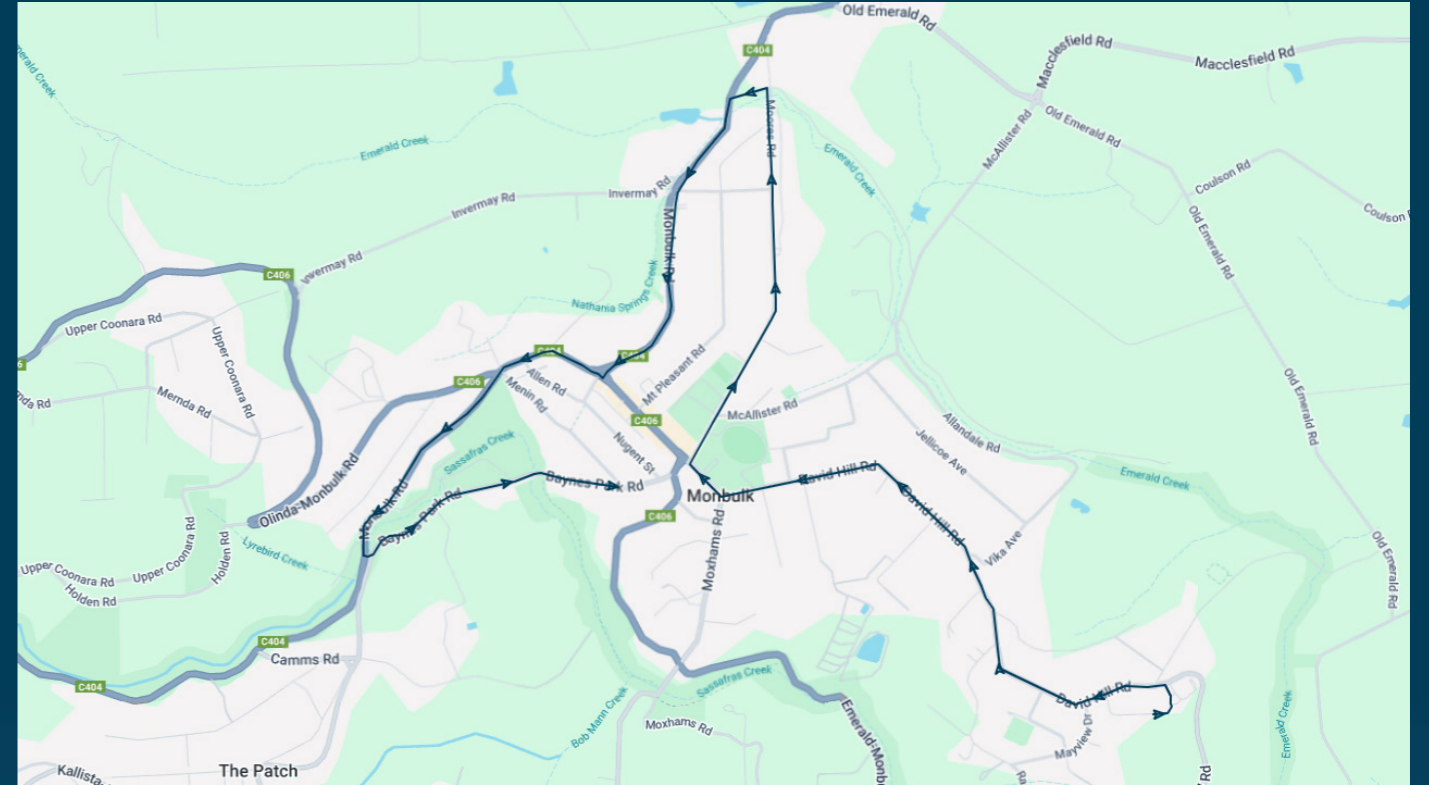

St Paul's Primary School - Monbulk

Route: 5106 | Afternoon

Stop ID	Stop Name	Time	Stop ID	Stop Name	Time
44558	Monbulk College	15:15			
46557	Monbulk Primary School/Main Rd	15:16			
46558	St Paul's Catholic PS/Moores Rd	15:16			
14565	Invermay Rd/Monbulk Rd	15:17			
14566	535 Monbulk Rd	15:18			
14667	Monbulk Aquatic Centre/Baynes Park Rd	15:19			
14668	Menin Rd/Baynes Park Rd	15:20			

St Paul's Primary School - Monbulk

Route: 5106 | Afternoon