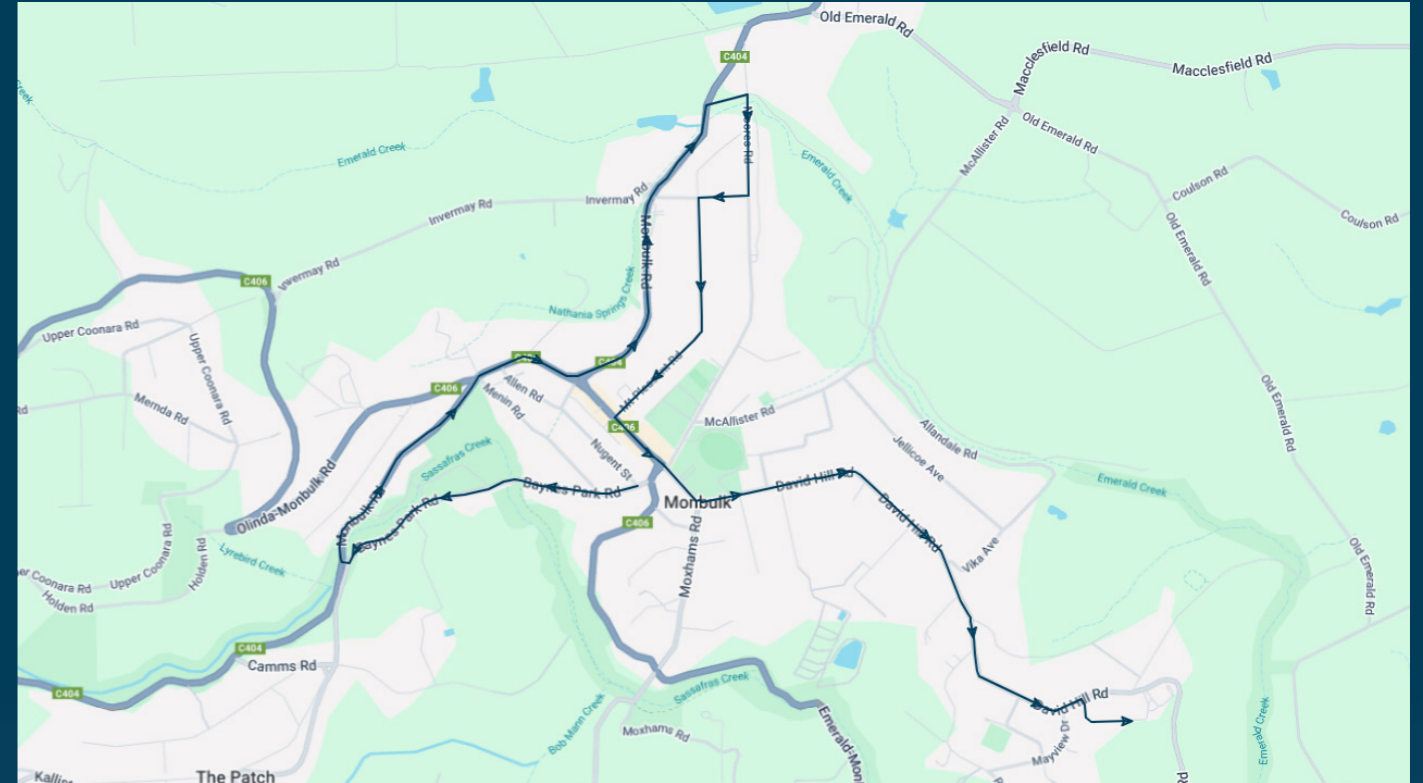

St Paul's Primary School - Monbulk

Route: 5105 | Morning

Stop ID	Stop Name	Time	Stop ID	Stop Name	Time

14569	Menin Rd/Baynes Park Rd	08:35			
14570	Monbulk Aquatic Centre/Baynes Park Rd	08:36			
44556	St Paul's Primary School	08:42			
44558	Monbulk College	08:50			

St Paul's Primary School - Monbulk

Route: 5105 | Morning

TURN DIRECTIONS

Via Baynes Park Rd, Right Monbulk Rd, 1st exit at roundabout, Right Emerald Creek Rd, Right Moors Rd, Right Prices Rd, Left Mt Pleasant Rd, Left Main Rd, Left David Hill Rd, Right into Monbulk College

To view our list of live tracked services, visit www.venturabus.com.au
Timetable Printed : 30 September 2024

Times listed are estimated times only, it is advised to arrive at your stop earlier than the listed time to avoid missing your bus.

You can also download the Ventura Tracker app to view real time bus locations of all services