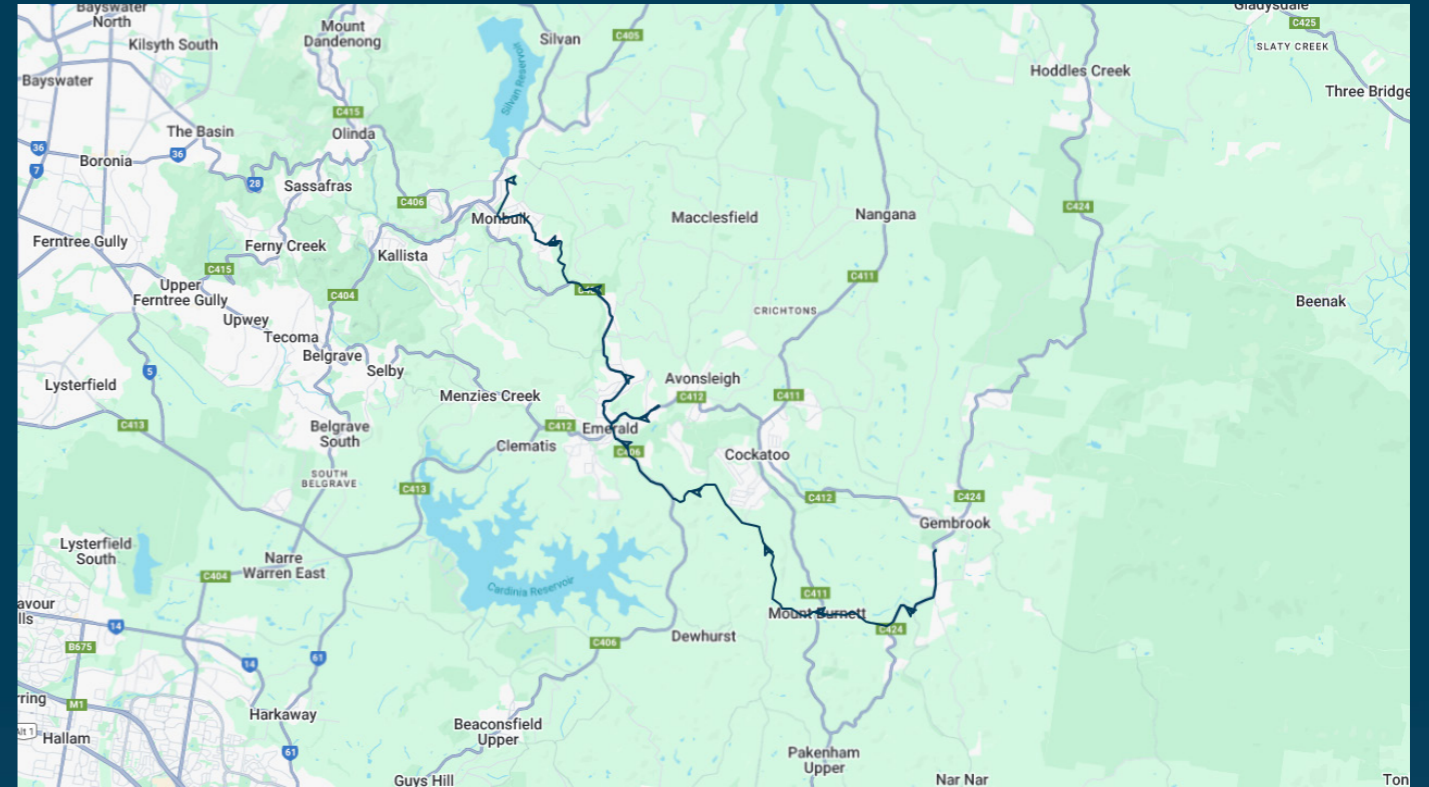

St Paul's Primary School - Monbulk

Route: 5042 (SBSC) | Morning

Stop ID	Stop Name	Time	Stop ID	Stop Name	Time
	Watkins Lane/Gembrook Rd	07:50			
44792	Boyd Rd/Gembrook Rd	07:53			
44793	Mt Eirene Rd/Gembrook Rd	07:54			
	Bessie Creek Rd/Gembrook Rd	07:55			
	Mt Burnett Rd/Gembrook Rd	07:57			
	Matters Rd/Paternoster Rd	07:58			
	Viewhill Rd/Paternoster Rd	08:01			
	Halcyon Gr/Paternoster Rd	08:06			
	21 Paternoster Rd	08:08			
22503	Ozone Ave/Beaconsfield-Emerald Rd	08:10			
22504	Station Ave/Beaconsfield-Emerald Rd	08:12			
46554	Emerald Secondary College	08:15			
13956	Beaconsfield-Emerald Rd	08:19			
	Barnshaw Ln/Emerald-Monbulk Rd	08:20			
	Florence Ave/Emerald-Monbulk Rd	08:22			
	Charman Ave/Emerald-Monbulk Rd	08:24			
	Holman Rd/Emerald-Monbulk Rd	08:27			
44558	Monbulk College	08:32			
44556	St Paul's Primary School	08:38			

St Paul's Primary School - Monbulk

Route: 5042 (SBSC) | Morning

TURN DIRECTIONS

Via Gembrook Rd, Right Mt Burnett Rd, Left Pakenham Rd, Right Paternoster Rd, Right Beaconsfield-Emerald Rd, Right Main St, Right Belgrave-Gembrook Rd, Left into Emerald Secondary College, Right Belgrave-Gembrook Rd, u-turn at Beaconsfield-Emerald roundabout, Left Emerald-Monbulk Rd, Right David Hill Rd, Left into Monbulk College, Left David Hill Rd, Right Moores Rd, Left Prices Rd to St Paul's Primary School

To view our list of live tracked services, visit www.venturabus.com.au
Timetable Printed : 30 September 2024

Times listed are estimated times only, it is advised to arrive at your stop earlier than the listed time to avoid missing your bus.

You can also download the Ventura Tracker app to view real time bus locations of all services