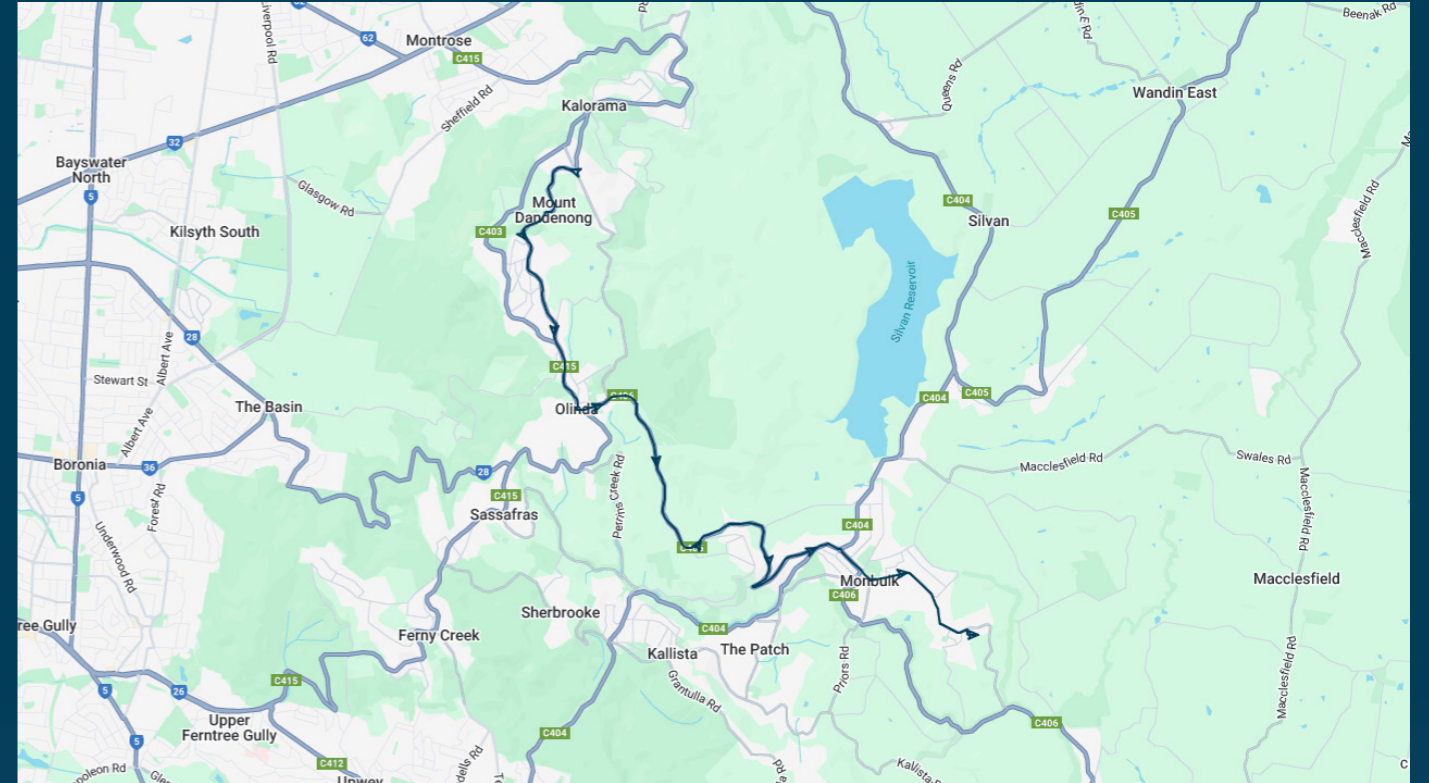

St Paul's Primary School - Monbulk

Route: 5013 (SBSC) | Morning

Stop ID	Stop Name	Time	Stop ID	Stop Name	Time
9812	Falls Rd/Mt Dandenong Tourist Rd	08:05			
9809	Helens Rd/Mt Dandenong Tourist Rd	08:07			
9806	St Clare's Church/Mt Dandenong Tourist Rd	08:10			
9804	Giddens Ln/Mt Dandenong Tourist Rd	08:11			
9802	Dandenong Hotel/Mt Dandenong Tourist Rd	08:12			
9801	Parsons Lane/Monash Ave	08:14			
45194	Olinda Reserve/Olinda-Monbulk Rd	08:15			
45200	Hacketts Rd/Olinda-Monbulk Rd	08:18			
	Spencer Rd/Olinda-Monbulk Rd	08:20			
46557	Monbulk Primary School/Main Rd	08:25			
44558	Monbulk College	08:28			

St Paul's Primary School - Monbulk

Route: 5013 (SBSC) | Morning

TURN DIRECTIONS

Change at Monbulk College for Route 5042 to St Paul's Primary School ### Via Mt Dandenong Tourist Rd, Left Parsons Ln, Right Monash Ave, Left Mt Dandenong Tourist Rd, Left Olinda-Monbulk Rd, Left Monbulk Rd, Right Main Rd, Left David Hill Rd, Right into Monbulk College

To view our list of live tracked services, visit www.venturabus.com.au

Timetable Printed : 30 September 2024

Times listed are estimated times only, it is advised to arrive at your stop earlier than the listed time to avoid missing your bus.

You can also download the Ventura Tracker app to view real time bus locations of all services