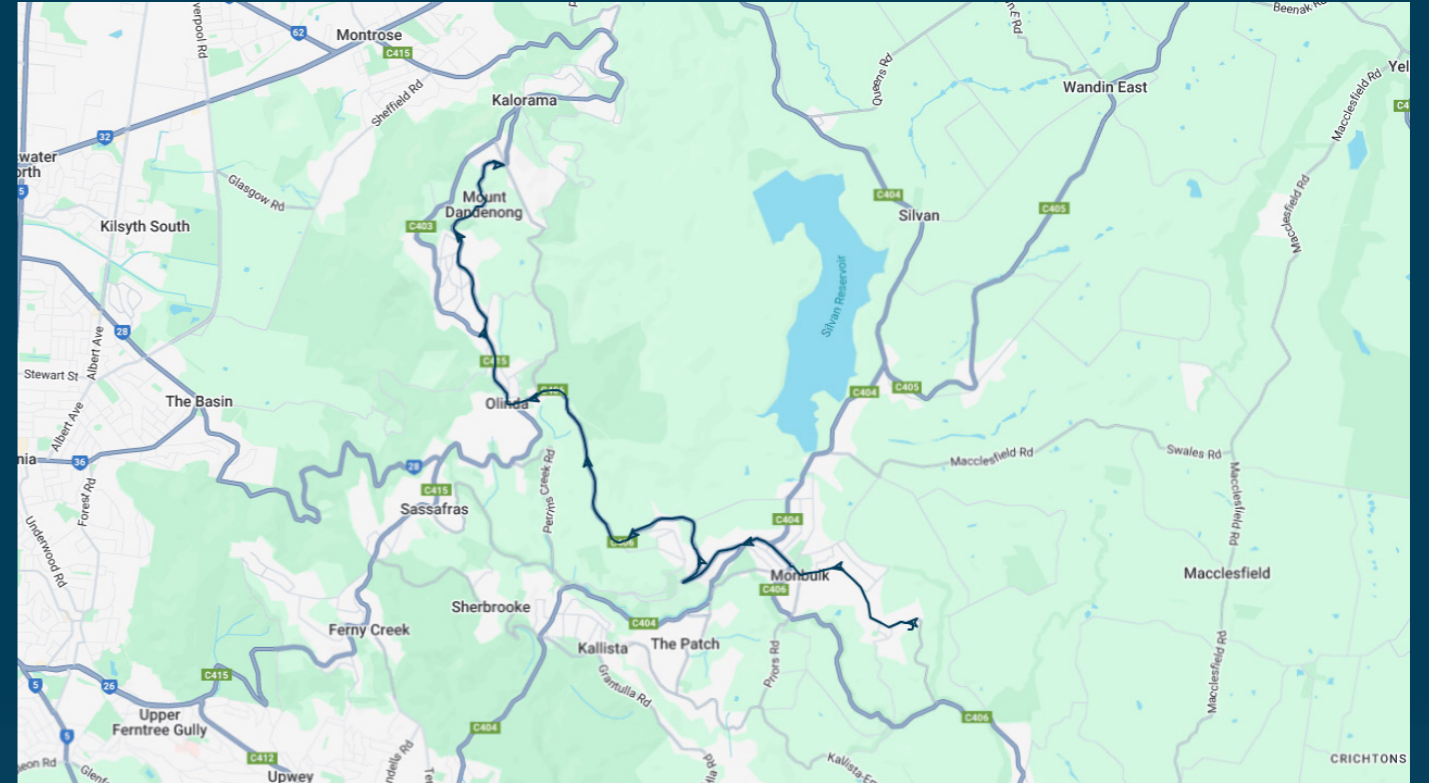

St Paul's Primary School - Monbulk

Route: 5017 (SBSC) | Afternoon

Stop ID	Stop Name	Time	Stop ID	Stop Name	Time
44558	Monbulk College	15:20			
MONPS	Monbulk Primary School/Main Rd	15:23			
	Spencer Rd/Olinda-Monbulk Rd	15:34			
45205	Hacketts Rd/Olinda-Monbulk Rd	15:36			
45228	Olinda - Hall/Olinda-Monbulk Rd	15:44			
	Olinda Township/Olinda-Monbulk Rd	15:45			
8912	Kellys - Ridge Rd/Mt Dandenong Tourist Rd	15:50			
8913	Toorak Rd/Mt Dandenong Tourist Rd	15:52			
8915	St Clare's Church/Mt Dandenong Tourist Rd	15:54			
8918	Helen Rd/Mt Dandenong Tourist Rd	15:56			
8921	Falls Rd/Mt Dandenong Tourist Rd	16:00			

St Paul's Primary School - Monbulk

Route: 5017 (SBSC) | Afternoon

TURN DIRECTIONS

Change from Route 5043 at Monbulk College ### Via Left David Hill Rd, Right Main Rd, Cont Monbulk Rd, Right Olinda-Monbulk Rd, Right Mt Dandenong Tourist Rd, Left Ridge Rd, Right Kellys Car Park, Left Mt Dandenong Tourist Rd to Falls Rd

To view our list of live tracked services, visit www.venturabus.com.au
Timetable Printed : 30 September 2024

Times listed are estimated times only, it is advised to arrive at your stop earlier than the listed time to avoid missing your bus.

You can also download the Ventura Tracker app to view real time bus locations of all services