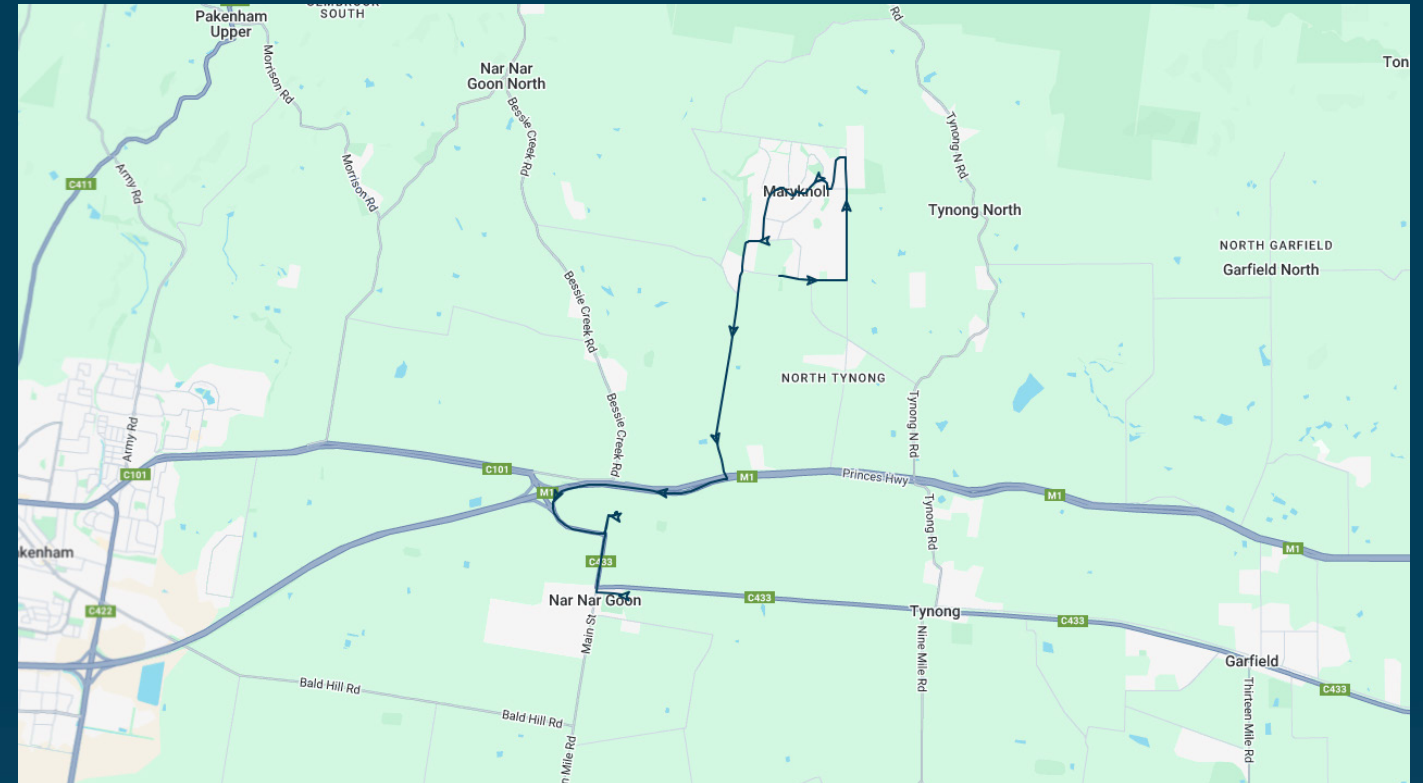

St James' Primary School - Nar Nar Goon

Route: 5254 (SBSC) | Morning

Stop ID	Stop Name	Time	Stop ID	Stop Name	Time
	Ravendene Cct/Wheeler Rd	08:05			
	26 Baroona Rd	08:06			
	Battunga Rd/Baroona Rd	08:07			
	St Joseph's Church Car Park/Koolbira Rd	08:15			
	Opp 21 Mirrabooka Rd	08:18			
	St James Catholic Primary School	08:25			
	Nar Nar Goon Primary School	08:30			

St James' Primary School - Nar Nar Goon

Route: 5254 (SBSC) | Morning

TURN DIRECTIONS

Via Wheeler Rd, Left Fogarty Rd, Left Baronna Rd, Right Battunga Rd, Right Barongarook Rd North, Left Wirragulla Rd, Right Girrawheen Rd, Left Koolbira Rd, Left St Joseph's Church Car Park, Left Mirrabooka Rd, Right Barongarook South Rd, Cont Snell Rd, Right Princes Hwy, Left Nar Nar Goon Connection Rd, Left Nar Nar Goon Rd, Right into St James Catholic Primary School, Left Nar Nar Goon Rd, Left Spencer St, Right into Nar Nar Goon Primary School

To view our list of live tracked services, visit www.venturabus.com.au
Timetable Printed : 21 January 2025

Times listed are estimated times only, it is advised to arrive at your stop earlier than the listed time to avoid missing your bus.

You can also download the Ventura Tracker app to view real time bus locations of all services