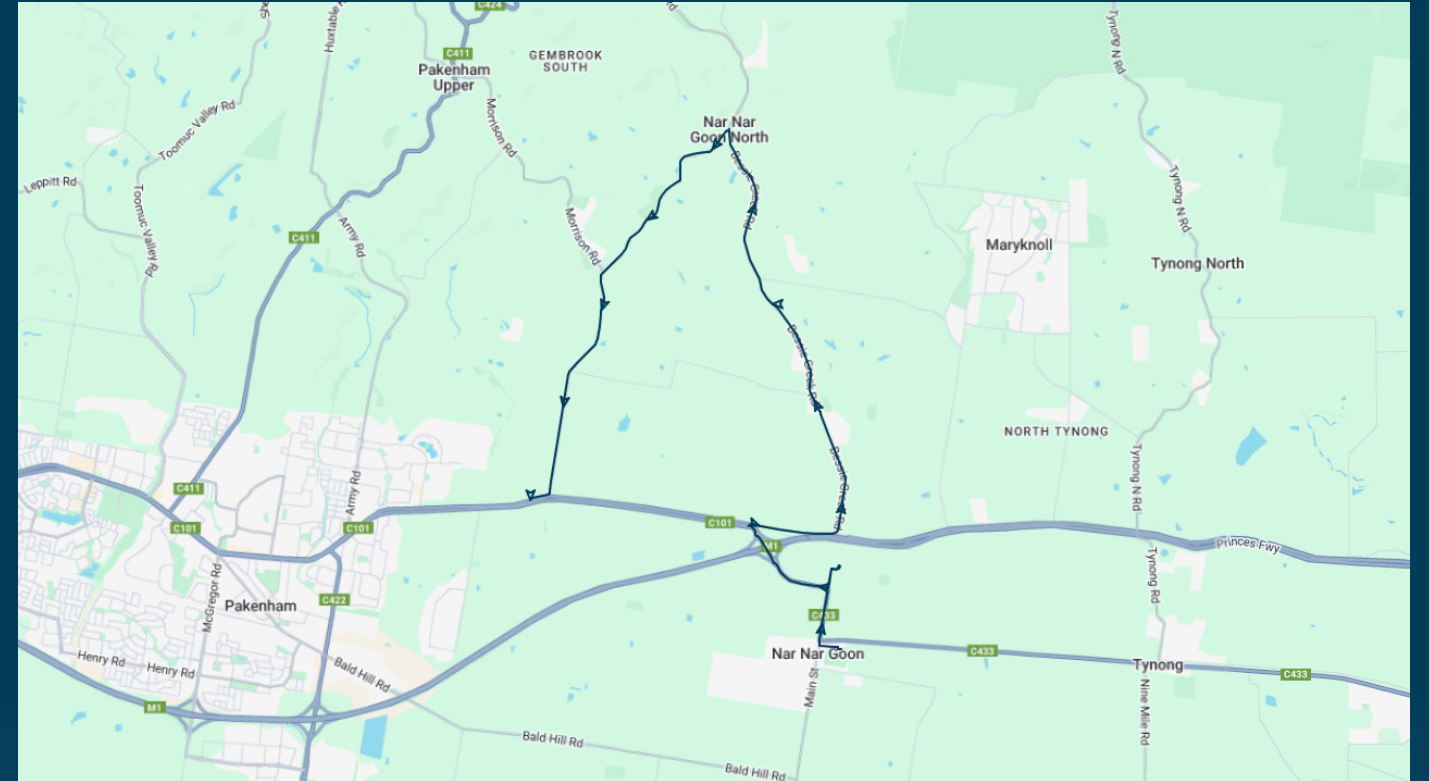

St James' Primary School - Nar Nar Goon

Route: 5257 (SBSC) | Afternoon

Stop ID	Stop Name	Time	Stop ID	Stop Name	Time
	Nar Nar Goon Primary School	15:30			
	St James Catholic Primary School	15:35			
	Seymour Rd/Bessie Creek Rd	15:44			
	433 Bessie Creek Rd	15:50			
	Trevor Rd/Dore Rd	15:54			
	Morrison Rd/Dore Rd	15:59			
	Princes Hwy/Dore Rd	16:05			

Times listed are estimated times only, it is advised to arrive at your stop earlier than the listed time to avoid missing your bus.

You can also download the Ventura Tracker app to view real time bus locations of all services

St James' Primary School - Nar Nar Goon

Route: 5257 (SBSC) | Afternoon