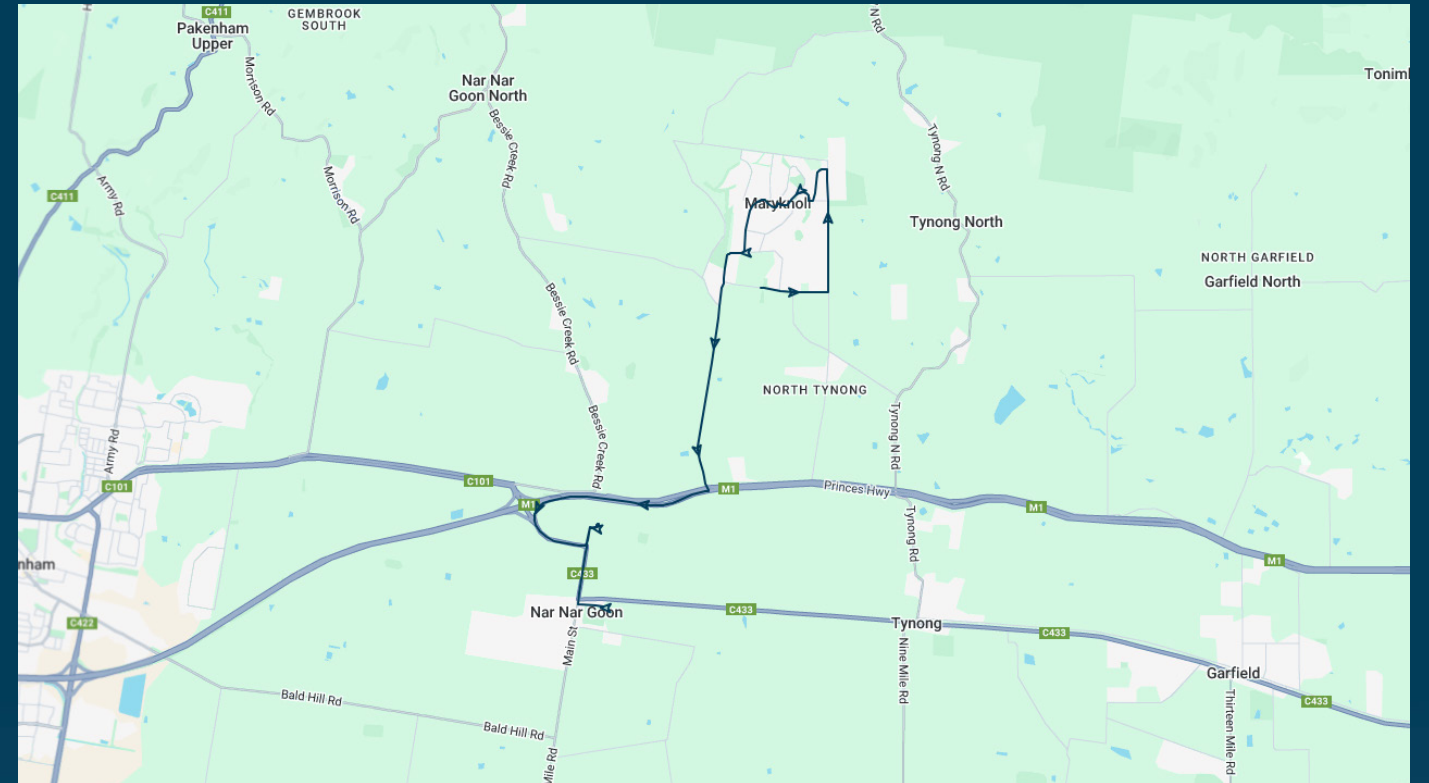

St James' Primary School - Nar Nar Goon

Route: 5254 (SBSC) | Afternoon

Stop ID	Stop Name	Time	Stop ID	Stop Name	Time
	Nar Nar Goon Primary School	15:30			
	St James Catholic Primary School	15:35			
	Snell Rd/Wheeler Rd	15:45			
	35 Bundilla Rd	15:46			
	35 Barongarook Rd South	15:46			
	21 Mirrabooka Rd	15:46			
	35 Mirrabooka Rd	15:47			
	St Joseph's Church Car Park/Koolbirra Rd	15:50			
	Battunga Rd/Baroona Rd	15:51			
	285 Fogarty Rd	15:53			
	Ravendene Cct/Wheeler Rd	16:10			

St James' Primary School - Nar Nar Goon

Route: 5254 (SBSC) | Afternoon

TURN DIRECTIONS

Via Left Nar Nar Goon Rd, Right Nar Nar Goon Connection Rd, Right Princes Hwy, Left Snell Rd, Right Wheeler Rd, Left Bundilla Rd, Cont Barongarook South Rd, Right Mirrabooka Rd, Left Koolbirra Rd, Right St Joseph's Church Car Park, Right Koolbirra Rd, Right Girrawheen Rd, Left Wirragulla Rd, Right Barongarook Rd North, Left Battunga Rd, Left Baroona Rd, Right Fogarty Rd, Right Wheeler Rd to Bundilla Rd

To view our list of live tracked services, visit www.venturabus.com.au
Timetable Printed : 21 January 2025

Times listed are estimated times only, it is advised to arrive at your stop earlier than the listed time to avoid missing your bus.

You can also download the Ventura Tracker app to view real time bus locations of all services