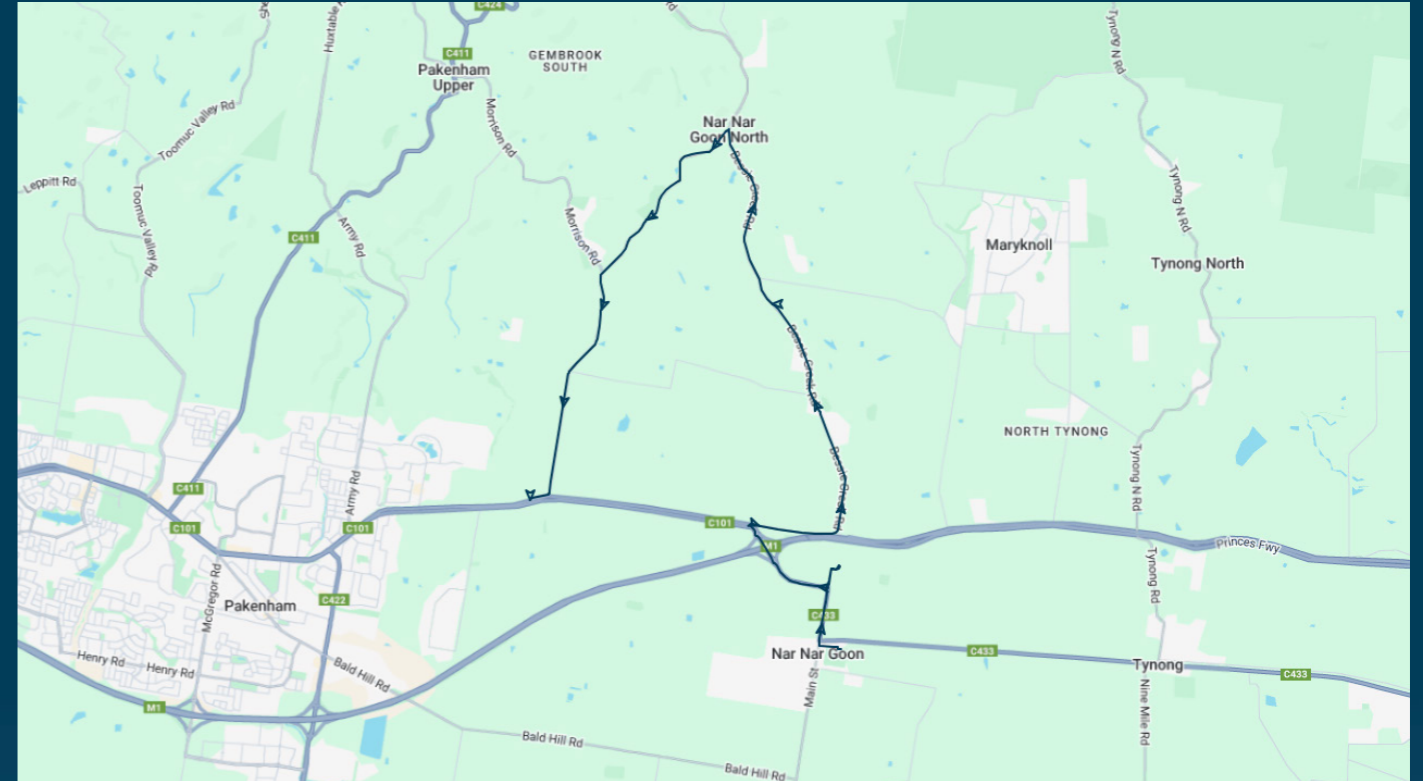

St James' Primary School - Nar Nar Goon

Route: 5257 (SBSC) | Afternoon

Stop ID	Stop Name	Time	Stop ID	Stop Name	Time
	Nar Nar Goon Primary School	15:30			
	St James Catholic Primary School	15:35			
	Seymour Rd/Bessie Creek Rd	15:44			
	433 Bessie Creek Rd	15:50			
	Trevor Rd/Dore Rd	15:54			
	Morrison Rd/Dore Rd	15:59			
	Princes Hwy/Dore Rd	16:05			

Times listed are estimated times only, it is advised to arrive at your stop earlier than the listed time to avoid missing your bus.

You can also download the Ventura Tracker app to view real time bus locations of all services

St James' Primary School - Nar Nar Goon

Route: 5257 (SBSC) | Afternoon