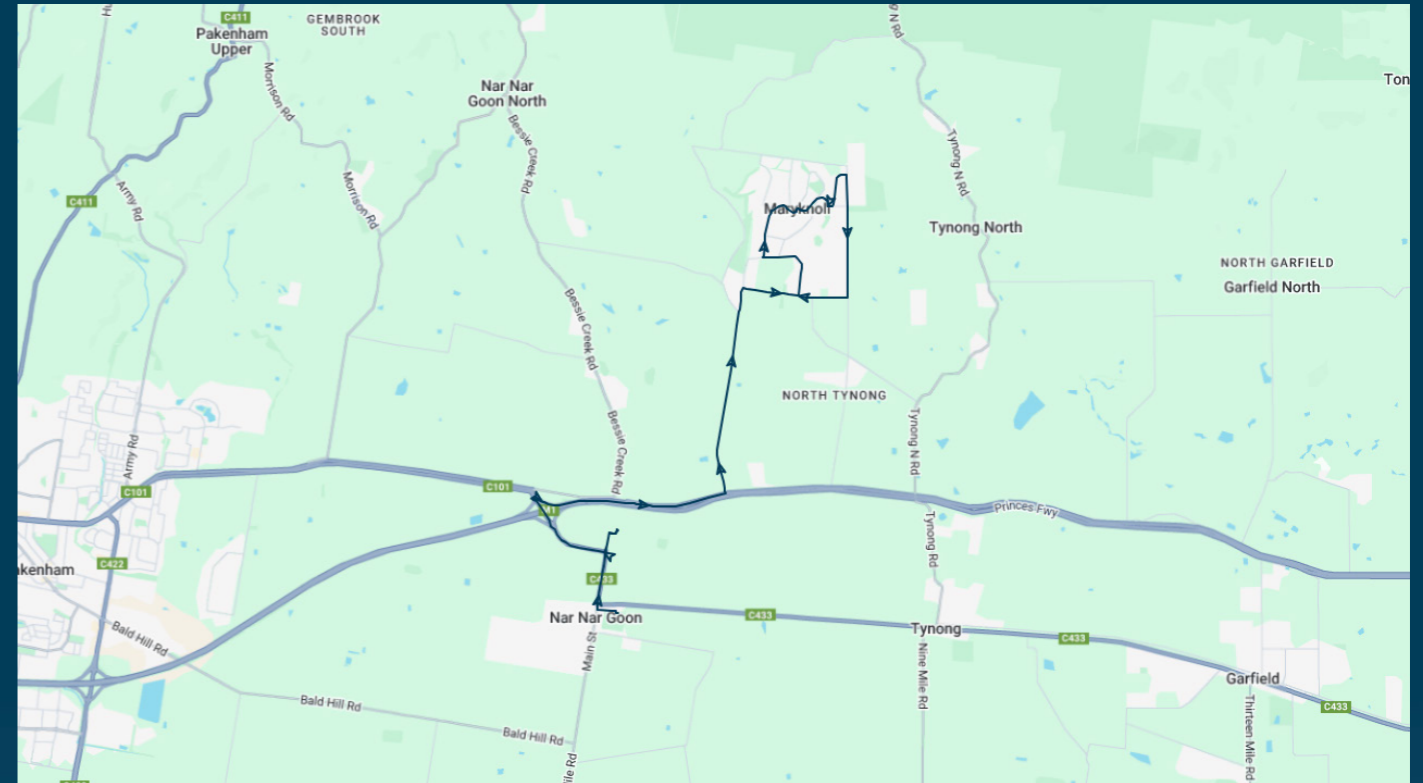

**You can also download the Ventura Tracker app to view real time bus locations of all services**

## Route: 5254 (SBSC) | Afternoon

Stop ID	Stop Name	Time	Stop ID	Stop Name	Time
	Nar Nar Goon Primary School	15:30			
	St James Catholic Primary School	15:35			
	Snell Rd/Wheeler Rd	15:45			
	35 Bundilla Rd	15:46			
	35 Barongarook Rd	15:46			
	21 Mirrabooka Rd	15:46			
	35 Mirrabooka Rd	15:47			
	St Joseph's Church Car Park/Koolbirra Rd	15:50			
	Battunga Rd/Baroona Rd	15:51			
	288 Fogarty Rd	15:53			
	Bundilla Rd/Wheeler Rd	16:10			

**Times listed are estimated times only, it is advised to arrive at your stop earlier than the listed time to avoid missing your bus.**

**You can also download the Ventura Tracker app to view real time bus locations of all services**

## Route: 5254 (SBSC) | Afternoon