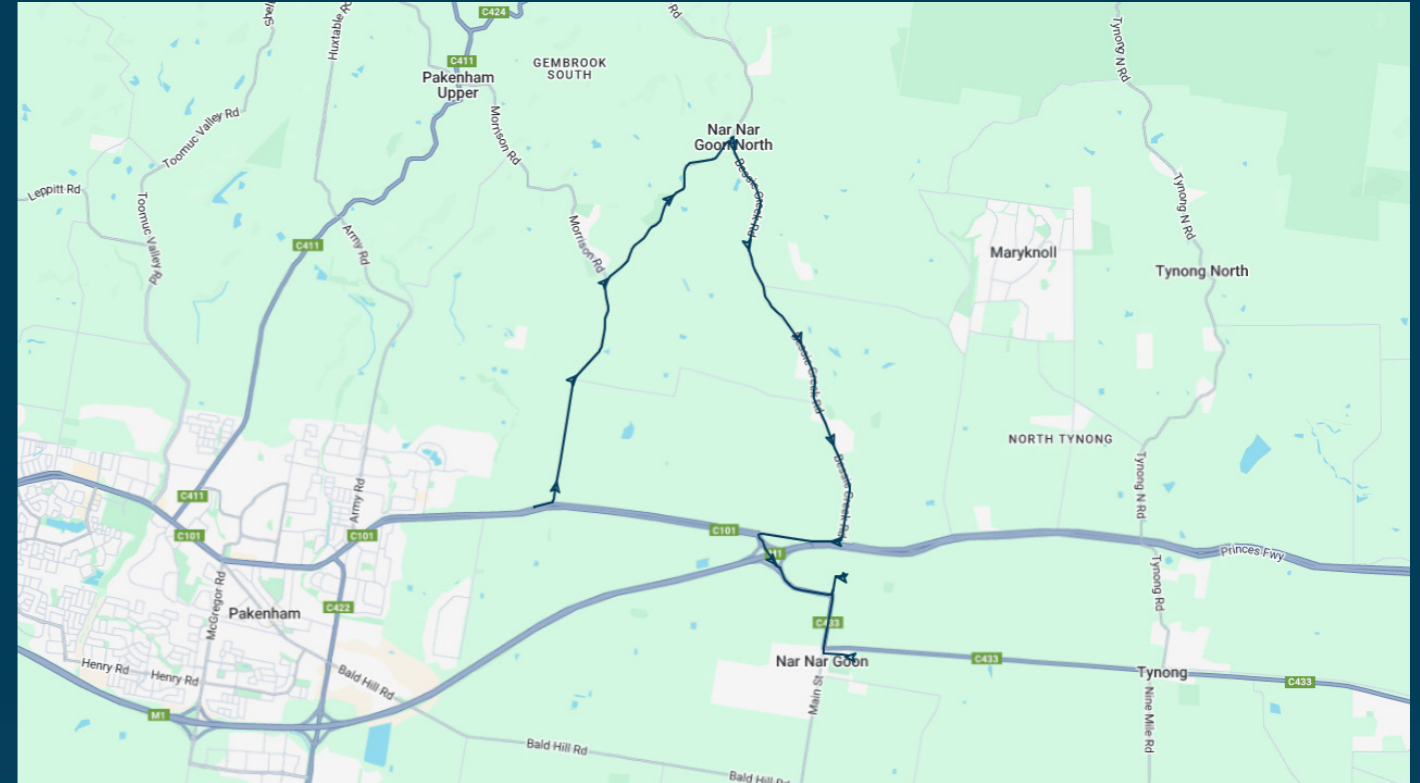

St James' Primary School - Nar Nar Goon

Route: 5257 (SBSC) | Morning

Stop ID	Stop Name	Time	Stop ID	Stop Name	Time
	Princes Hwy/Dore Rd	07:55			
	Seymour Rd/Dore Rd	07:59			
	Morrison Rd/Dore Rd	08:02			
	400 Dore Rd	08:03			
	Nar Nar Goon North Hall/Dore Rd	08:08			
	St James Catholic Primary School	08:25			
	Nar Nar Goon Primary School	08:30			

St James' Primary School - Nar Nar Goon

Route: 5257 (SBSC) | Morning

TURN DIRECTIONS

Via Dore Rd, Right Bessie Creek Rd, Left Nar Nar Goon Connection Rd, Left Nar Nar Goon Rd, Right into St James Catholic Primary School, Left Nar Nar Goon Rd, Left Spencer St, Right into Nar Nar Goon Primary School

To view our list of live tracked services, visit www.venturabus.com.au

Timetable Printed : 30 September 2024

Times listed are estimated times only, it is advised to arrive at your stop earlier than the listed time to avoid missing your bus.

You can also download the Ventura Tracker app to view real time bus locations of all services