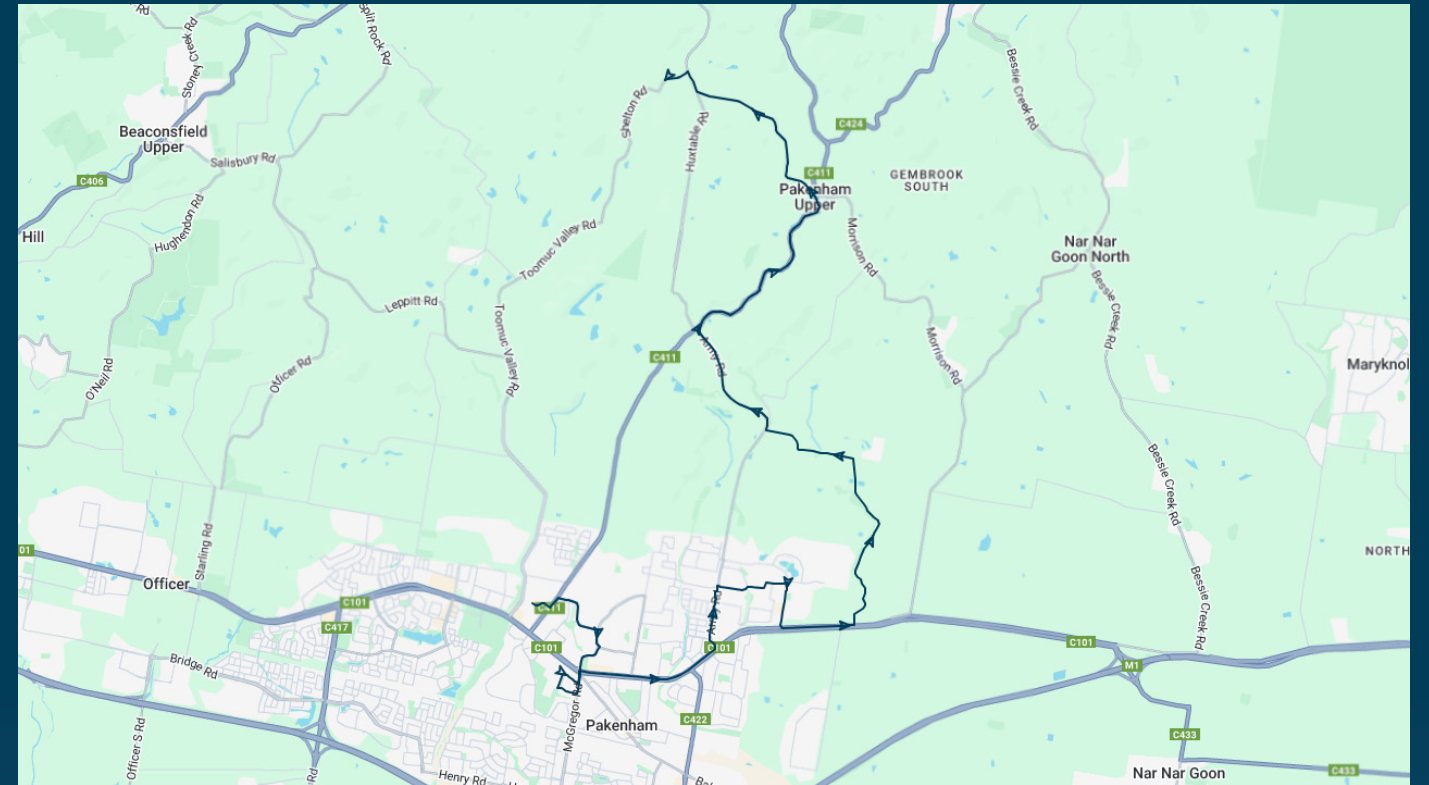

Pakenham Secondary College

Route: 5256 (SBSC) | Afternoon

Stop ID	Stop Name	Time	Stop ID	Stop Name	Time
49460	Beaconhills College	15:30			
46629	Pakenham Secondary College	15:35			
21444	Pakenham Hills Primary School/Army Rd	15:40			
85arw	85 Army Settlement Rd	15:56			
44806	Reynolds Rd/Army Rd	15:59			
44807	Crosby Rd/Pakenham Rd	16:00			
bubow	Buckland Ln/Bourkes Creek Rd	16:05			
shbon	Shelton Rd/Bourkes Creek Rd	16:07			
30shw	30 Shelton Rd	16:08			

Pakenham Secondary College

Route: 5256 (SBSC) | Afternoon

TURN DIRECTIONS

Via Left Pakenham Rd, Right Balmoral Way, Right Eagle Dr, Right The Avenue, Cont McGregor Rd, Right Cunningham Rd, 2nd entrance into Pakenham Secondary College, Cont Cunningham Cres, Left McGregor Rd, Right Princes Hwy, Left Army Rd, Left into Pakenham Hills Primary School, Left Army Rd, Right Leigh Dr, Cont Right Leigh Dr, Right Windemere Blvd, Left Princes Hwy, Left Deep Creek Rd, Left Army Settlement Rd, Right Army Rd, Left Pakenham Rd, Left Bourkes Creek Rd, Left Shelton Rd to 30 Shelton Rd

To view our list of live tracked services, visit www.venturabus.com.au
Timetable Printed : 30 September 2024

Times listed are estimated times only, it is advised to arrive at your stop earlier than the listed time to avoid missing your bus.

You can also download the Ventura Tracker app to view real time bus locations of all services