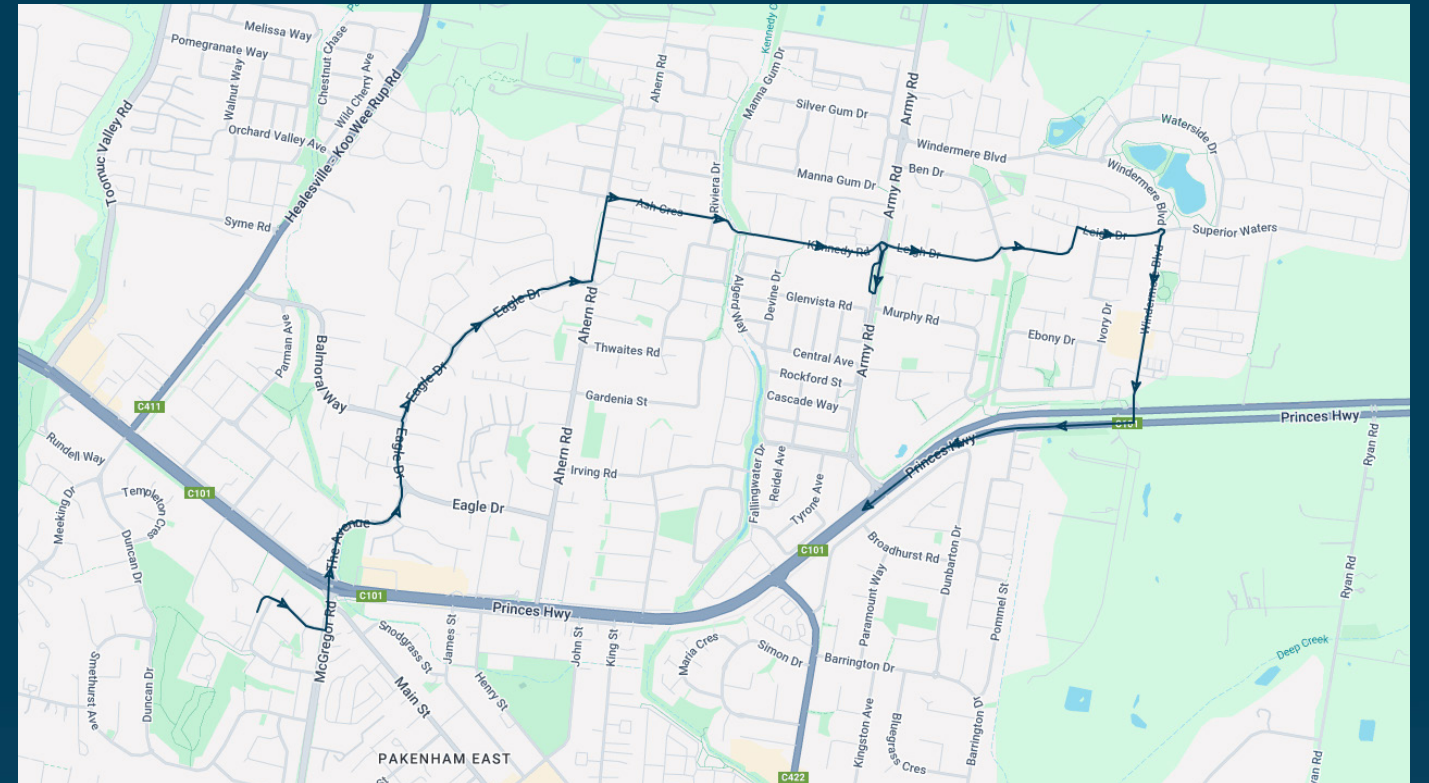

Pakenham Secondary College

Route: 1538 | Afternoon

Stop ID	Stop Name	Time	Stop ID	Stop Name	Time
46629	Pakenham Secondary College	15:25			
45609	St.Patrick's School/The Avenue	15:27			
45604	Argyle Ct/Eagle Dr	15:29			
45605	Union Ave/Eagle Dr	15:31			
45606	Eagle Dr/Ahern Rd	15:31			
45608	26 Ash Cres	15:33			
45863	Osborn Gr/Kennedy Rd	15:33			
21444	Pakenham Hills Primary School/Army Rd	15:35			
45583	Emily Ct/Leigh Dr	15:35			
45584	Ben Dr/Leigh Dr	15:37			
45586	Caspian Chase Bvd/Leigh Dr	15:37			
45587	Volta Lane/Windermere Bvd	15:40			
45588	Windermere Bvd	15:40			
45589	Army Rd/Princes Hwy	15:40			

Pakenham Secondary College

Route: 1538 | Afternoon