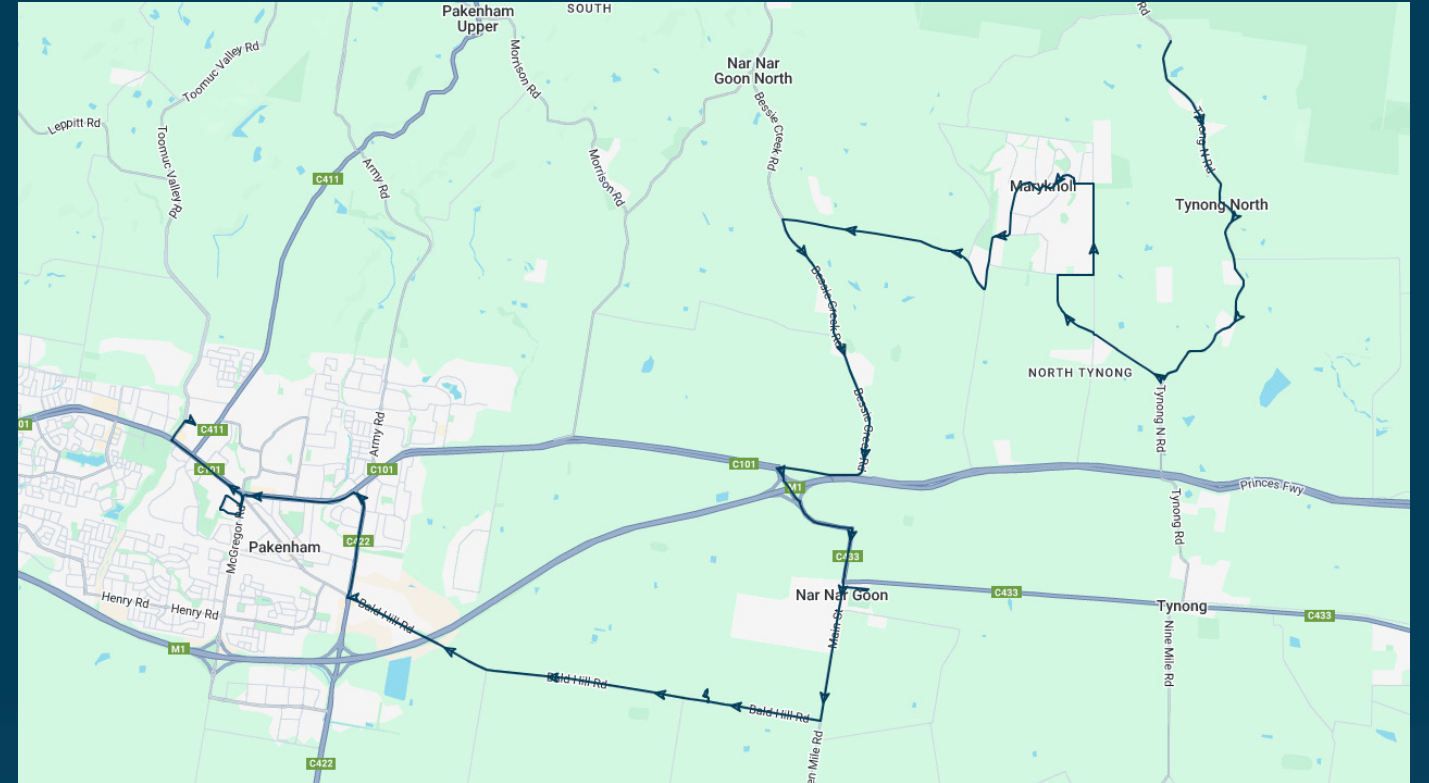

Pakenham Secondary College

Route: 5259 (SBSC) | Morning

Stop ID	Stop Name	Time	Stop ID	Stop Name	Time
720ty	720 Tynong North Rd	07:35			
	586 Tynong North Rd	07:37			
	Mintern Rd/Tynong North Rd	07:42			
	155 Tynong North Rd	07:46			
	McInnes Rd/Clark Rd	07:47			
	25 Bullen Rd	07:48			
	Wheeler Rd/Fogarty Rd	07:50			
	Baroona Rd/Battunga Rd	07:54			
	St Joseph's Church/Koolbirra Rd	07:56			
	Wheller Rd/Snell Rd	07:59			
	250 Moore Rd	08:00			
	Bessie Creek Rd/Moore Rd	08:04			
	265 Bessie Creek Rd	08:06			
	Nar Nar Goon Primary School	08:13			
	Browning Rd/Seven Mile Rd	08:14			
	Chairo Christian College	08:18			
46629	Pakenham Secondary College	08:35			
49460	Beaconhills College	08:40			

Pakenham Secondary College

Route: 5259 (SBSC) | Morning

TURN DIRECTIONS

Via Tynong North Rd, Right Clark Rd, Cont Bullen Rd, Right Wheeler Rd, Left Fogarty Rd, Left Battunga Rd, Right Barongarook Rd North, Left Wirragulla Rd, Right Girrawheen Rd, Left Koolbirra Rd, Right Mirrabooka Rd, Right Barongarook Rd South, Cont Snell Rd, Right Moore Rd, Left Bessie Creek Rd, Left Nar Nar Goon Connection Rd, Right Nar Nar Goon Rd, Left Spencer St, Right into Nar Nar Goon Primary School, Left Spencer St, Left Main St, Cont Seven Mile Rd, Right Baldhill Rd, Right into Chairo Christian College, Right Baldhill Rd, Right Racecourse Rd, Left Princes Hwy, Left McGregor Rd, Right Cunningham Cres, 2nd entrance to Pakenham Secondary College, Cont Cunningham Cres, Left McGregor Rd, Left Princes Hwy, Right Toomuc Valley Rd, Right into Beaconhills College

To view our list of live tracked services, visit www.venturabus.com.au
Timetable Printed : 30 September 2024

Times listed are estimated times only, it is advised to arrive at your stop earlier than the listed time to avoid missing your bus.

You can also download the Ventura Tracker app to view real time bus locations of all services