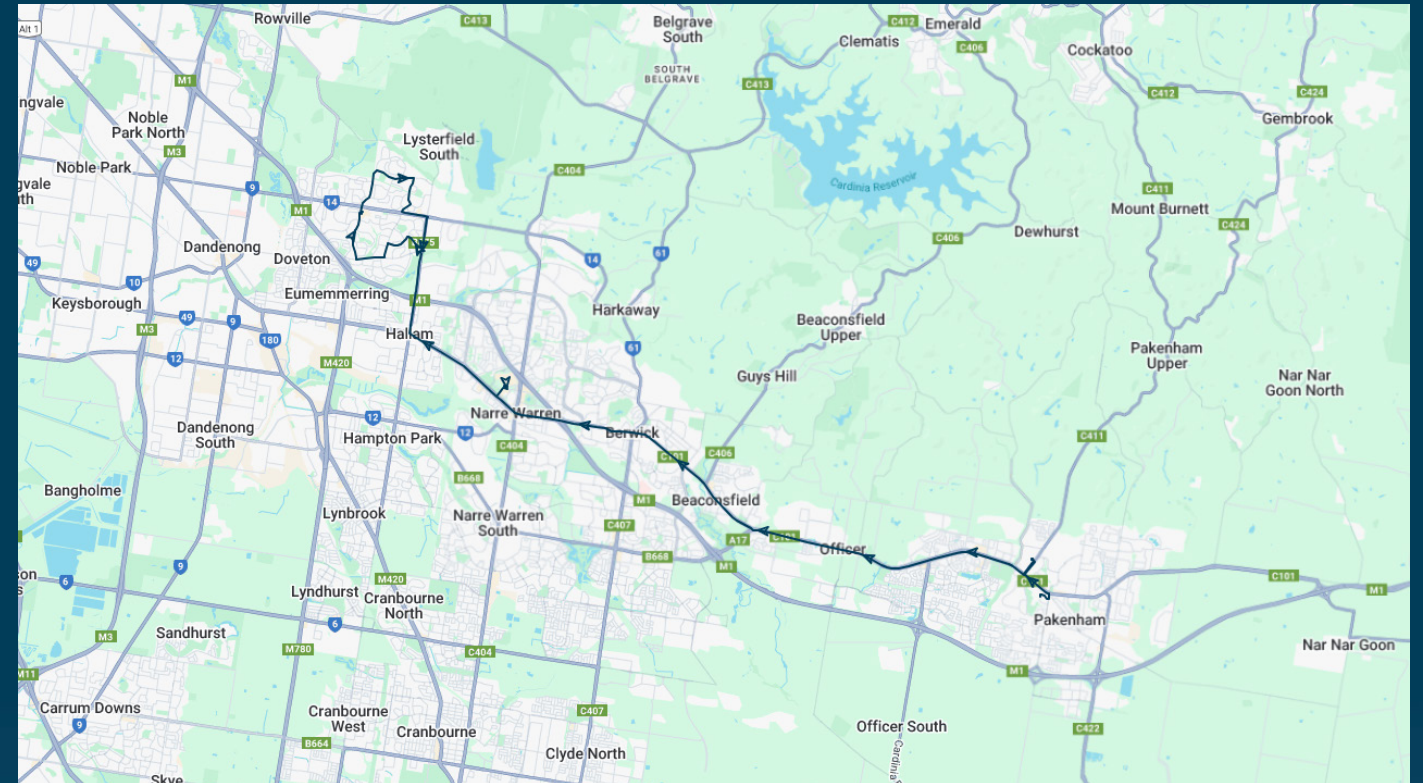

Times listed are estimated times only, it is advised to arrive at your stop earlier than the listed time to avoid missing your bus.

You can also download the Ventura Tracker app to view real time bus locations of all services

Pakenham Secondary College

Route: 1536 | Afternoon

TURN DIRECTIONS

Via Cunningham Cres, Left McGregor Rd, Left Princess Hwy, Right Pakenham Rd, Left into Beaconhills College, then runs express to Berwick Shops via Right Pakenham Rd, Right Princes Hwy, Right Princes Hwy (towards Berwick), Cont High St, Cont Princes Hwy, Right Overland Dr, 2nd exit at roundabout, Left into Fountain Gate SC Bus Terminal, Right Overland Dr, 1st exit at roundabout, Right Princes Hwy, Right Belgrave-Hallam Rd, Cont Hallam Nth Rd, Left James Cook Dr, Right Conran Ave, Left Thomas Mitchell Dr, Left John Fawkner Dr, Right James Cook Dr, Right Matthew Flinders Ave, Right into Endeavour Hills SC Bus Terminal, Right Matthew Flinders Ave, Cont Mossgiel Park Dr, Cont Gleneagles Dr, Right Reema Blvd, Right Hanna Dr, Left Heatherton Rd, Right Hallam Nth Rd to James Cook Dr

To view our list of live tracked services, visit www.venturabus.com.au
Timetable Printed : 30 September 2024