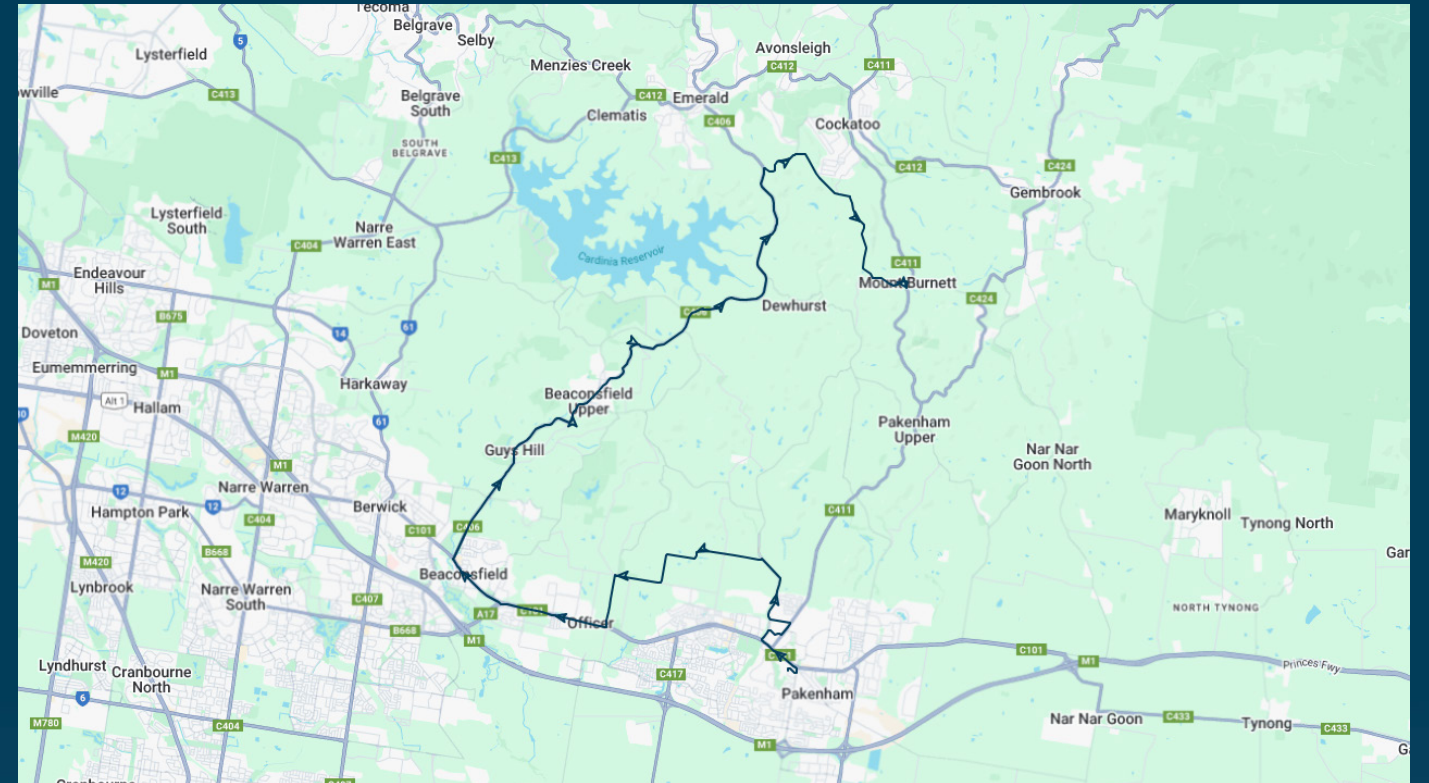

Pakenham Secondary College

Route: 5261 (SBSC) | Afternoon

Stop ID	Stop Name	Time	Stop ID	Stop Name	Time
46629	Pakenham Secondary College	15:30			
49460	Beaconhills College	15:35			
	317 Brown Rd	15:41			
	Starling Rd/Brown Rd	15:43			
	Cardinia Hotel/Beaconsfield-Emerald Rd	15:53			
	Blue Vein Cafe/Beaconsfield-Emerald Rd	15:56			
	Elephant Rock/Beaconsfield-Emerald Rd	16:04			
	Ladd Sq/Beaconsfield-Emerald Rd	16:13			
	Bailey Rd/Paternoster Rd	16:14			
	Halcyon Gr/Paternoster Rd	16:16			
chst1	Chestnut Hill Winery/Pakenham Rd	16:20			

Pakenham Secondary College

Route: 5261 (SBSC) | Afternoon

TURN DIRECTIONS

Via Cunningham Cres, Left McGregor Rd, Left Princes Hwy, Right Toomuc Valley Rd, Right into Beaconhills College, Left Pakenham Rd, Left Syme Rd, Right Toomuc Valley Rd, Left Brown Rd, Left Starling Rd, Right Princes Hwy, Right Beaconsfield-Emerald Rd, Right Paternoster Rd, Right Pakenham Rd to Chestnut Hill Winery

To view our list of live tracked services, visit www.venturabus.com.au

Timetable Printed : 30 September 2024

Times listed are estimated times only, it is advised to arrive at your stop earlier than the listed time to avoid missing your bus.

You can also download the Ventura Tracker app to view real time bus locations of all services