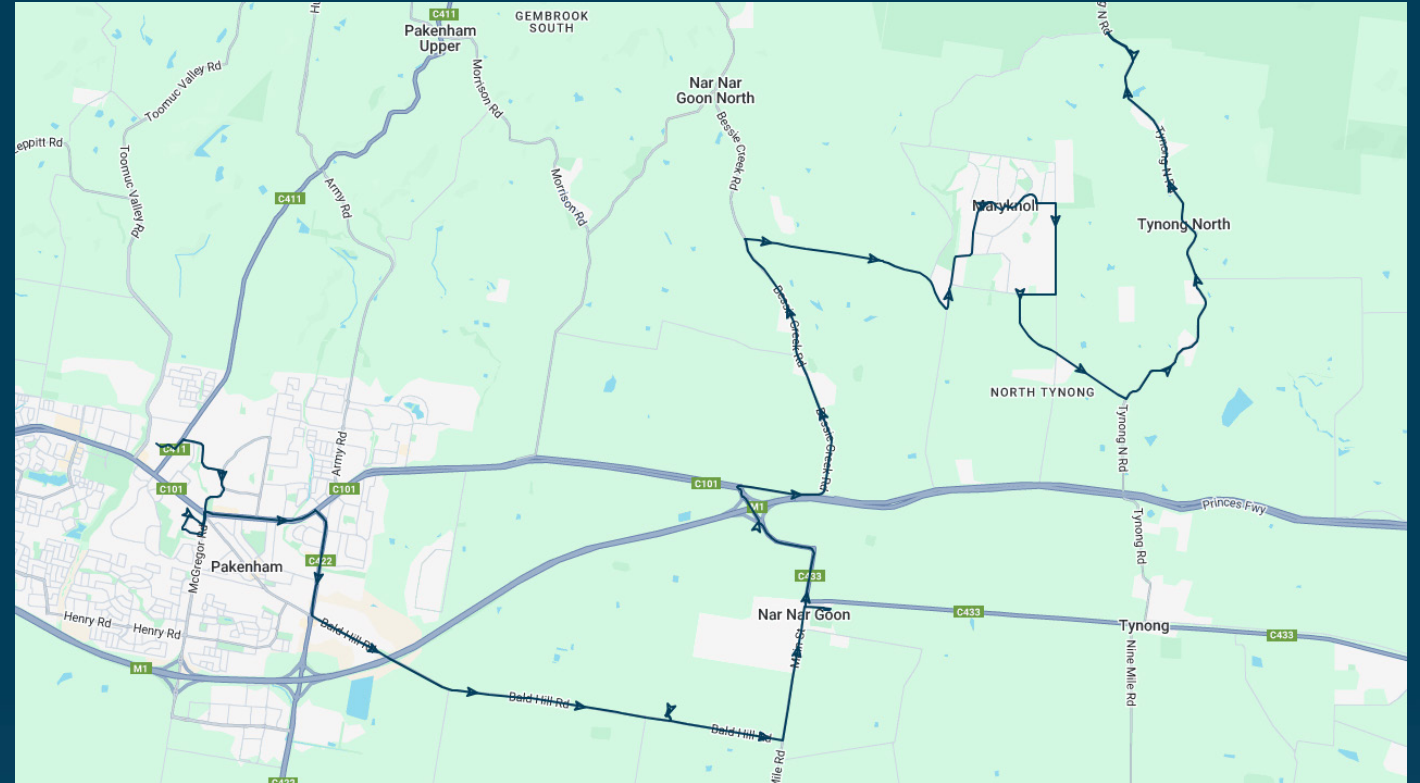

Pakenham Secondary College

Route: 5259 (SBSC) | Afternoon

Stop ID	Stop Name	Time	Stop ID	Stop Name	Time
49460	Beaconhills College	15:25			
46629	Pakenham Secondary College	15:35			
	Oakview Ln/Bald Hill Rd	15:48			
	Chairo Christian College	15:49			
	Nar Nar Goon Primary School	15:55			
	265 Bessie Creek Rd	16:12			
	Croft Rd/Moore Rd	16:15			
	Yarrabubba Rd/Moore Rd	16:18			
	Moore Rd/Snell Rd	16:19			
	Wheeler Rd/Snell Rd	16:20			
	St Joseph's Church/Koolbirra Rd	16:24			
	Baroonga Rd/Battunga Rd	16:27			
	25 Bullen Rd	16:34			
	McInnes Rd/Clark Rd	16:35			
	155 Tynong North Rd	16:37			
	545 Tynong North Rd	16:46			
	586 Tynong North Rd	16:47			
720ty	720 Tynong North Rd	16:50			

Times listed are estimated times only, it is advised to arrive at your stop earlier than the listed time to avoid missing your bus.

You can also download the Ventura Tracker app to view real time bus locations of all services

Pakenham Secondary College

Route: 5259 (SBSC) | Afternoon