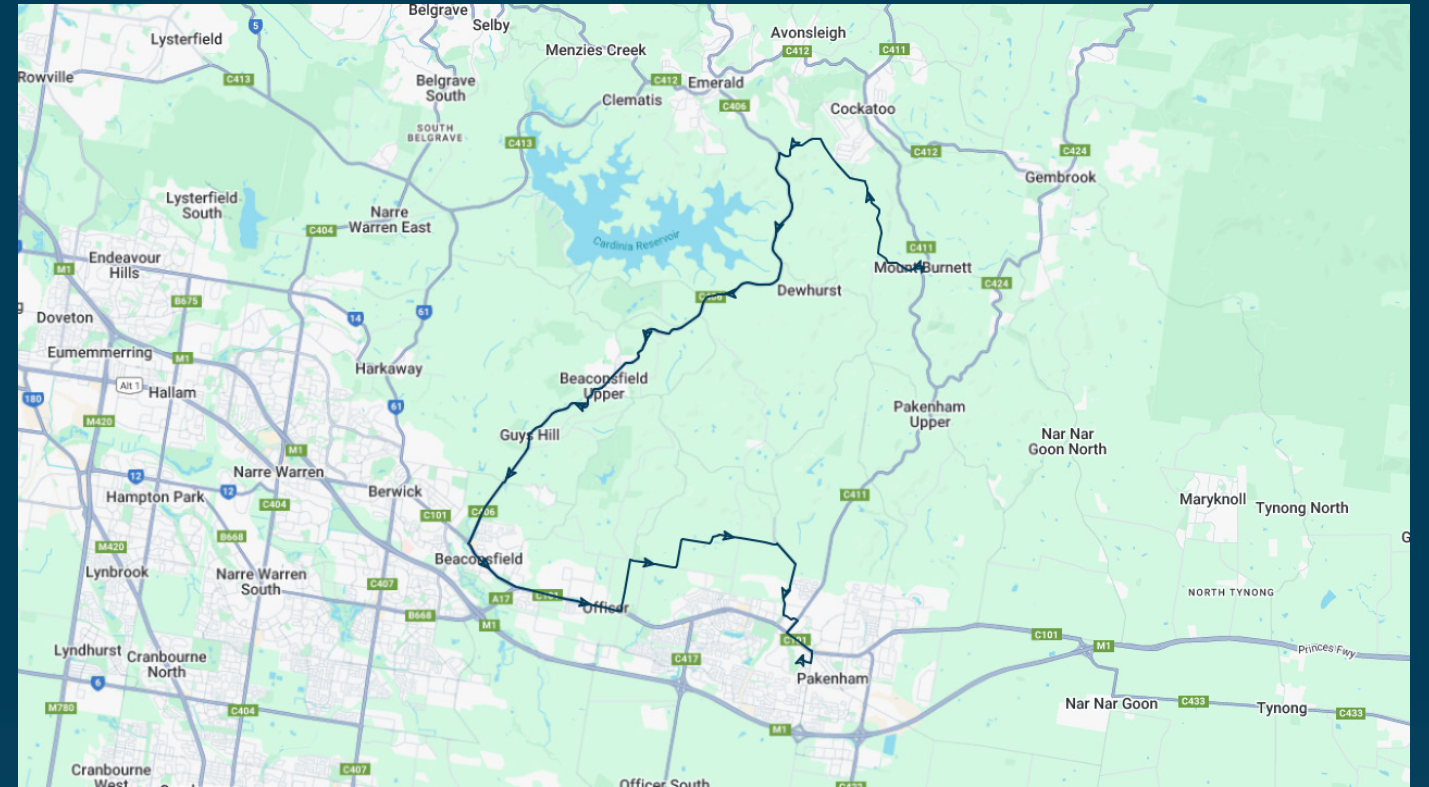

Pakenham Secondary College

Route: 5261 (SBSC) | Morning

Stop ID	Stop Name	Time	Stop ID	Stop Name	Time
chst1	Chestnut Hill Winery/Pakenham Rd	07:32			
	Halcyon Gr/Paternoster Rd	07:38			
	Bailey Rd/Paternoster Rd	07:40			
	Ladd Sq/Beaconsfield-Emerald Rd	07:42			
	Bimbimble Dr/Beaconsfield-Emerald Rd	07:46			
	Quamby Rd/Beaconsfield-Emerald Rd	07:56			
	Cardinia Hotel/Beaconsfield-Emerald Rd	07:58			
	Officer Rd/Browns Rd	08:08			
	Opp 317 Brown Rd	08:11			
49460	Beaconhills College	08:25			
46629	Pakenham Secondary College	08:30			

Pakenham Secondary College

Route: 5261 (SBSC) | Morning