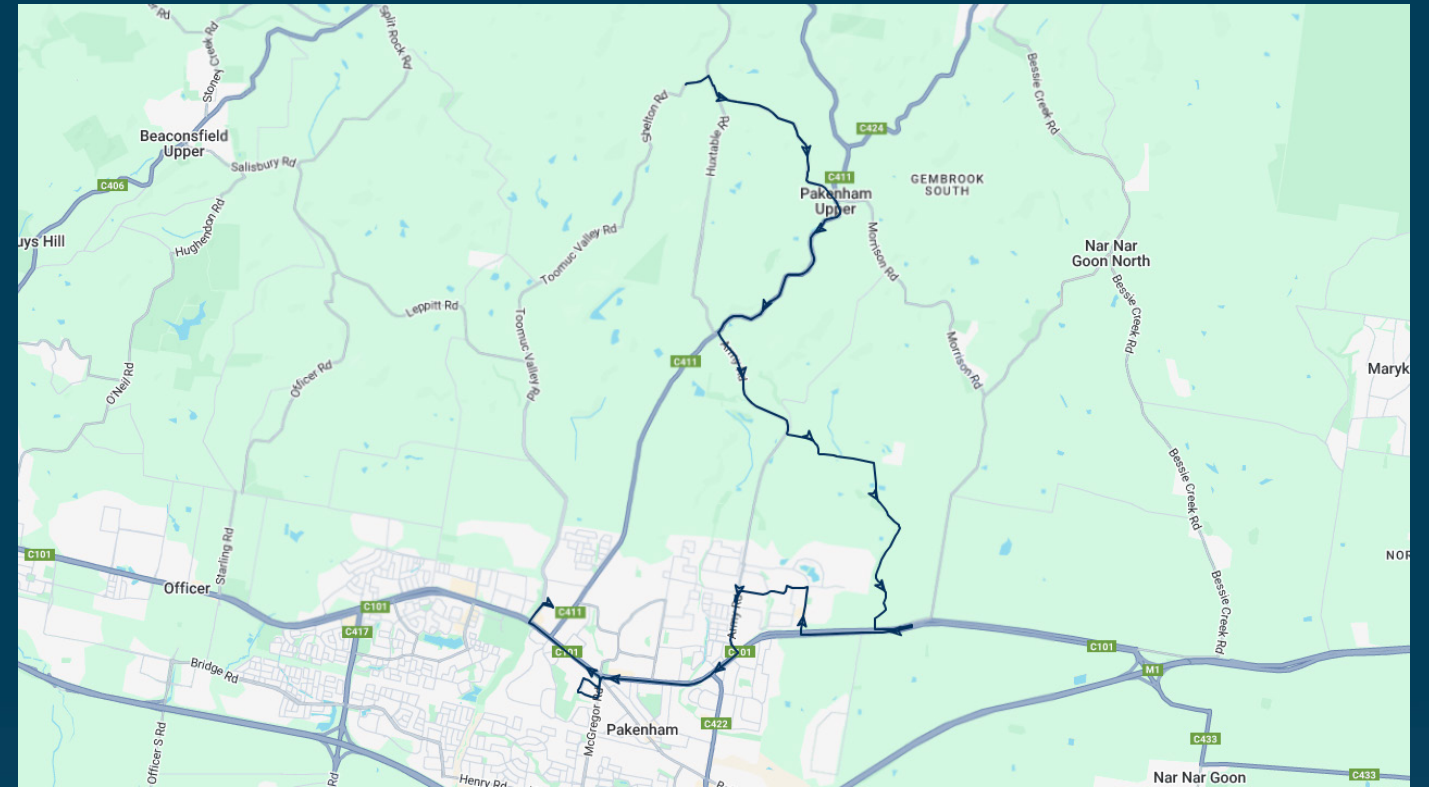

Pakenham Secondary College

Route: 5256 (SBSC) | Morning

Stop ID	Stop Name	Time	Stop ID	Stop Name	Time
bosh	30 Shelton Rd	07:55			
boshe	Bourkes Creek Rd/Shelton Rd	08:05			
buboe	Buckland Ln/Bourkes Creek Rd	08:07			
hebos	Healesville-Koo Wee Rup Rd/Bourke Ck Rd	08:10			
44798	590 Pakenham Rd	08:11			
44799	Pakenham Upper General Store/Army Rd	08:12			
44800	Lilliput Ln/Army Rd	08:13			
85are	85 Army Settlement Rd	08:16			
21444	Pakenham Hills Primary School/Army Rd	08:25			
46629	Pakenham Secondary College	08:40			
49460	Beaconhills College	08:45			

Pakenham Secondary College

Route: 5256 (SBSC) | Morning

TURN DIRECTIONS

Via Shelton Rd, Right Bourkes Creek Rd, Right Pakenham Rd, Left Army Rd, Left Army Settlement Rd, Right Deep Creek Rd, Left Princes Hwy, u-turn at Dore Rd, Right Windmere Blvd, Left Leigh Dr, Cont Left Leigh Dr, Left Army Rd, Right into Pakenham Hills Primary School, Right Army Rd, Right Princes Hwy, Left McGregor Rd, Right Cunningham Cres, 2nd entrance into Pakenham Secondary College, Cont Cunningham Cres, Left McGregor Rd, Left Princes Hwy, Right Toomuc Valley Rd, Right into Beaconhills College

To view our list of live tracked services, visit www.venturabus.com.au
Timetable Printed : 30 September 2024

Times listed are estimated times only, it is advised to arrive at your stop earlier than the listed time to avoid missing your bus.

You can also download the Ventura Tracker app to view real time bus locations of all services