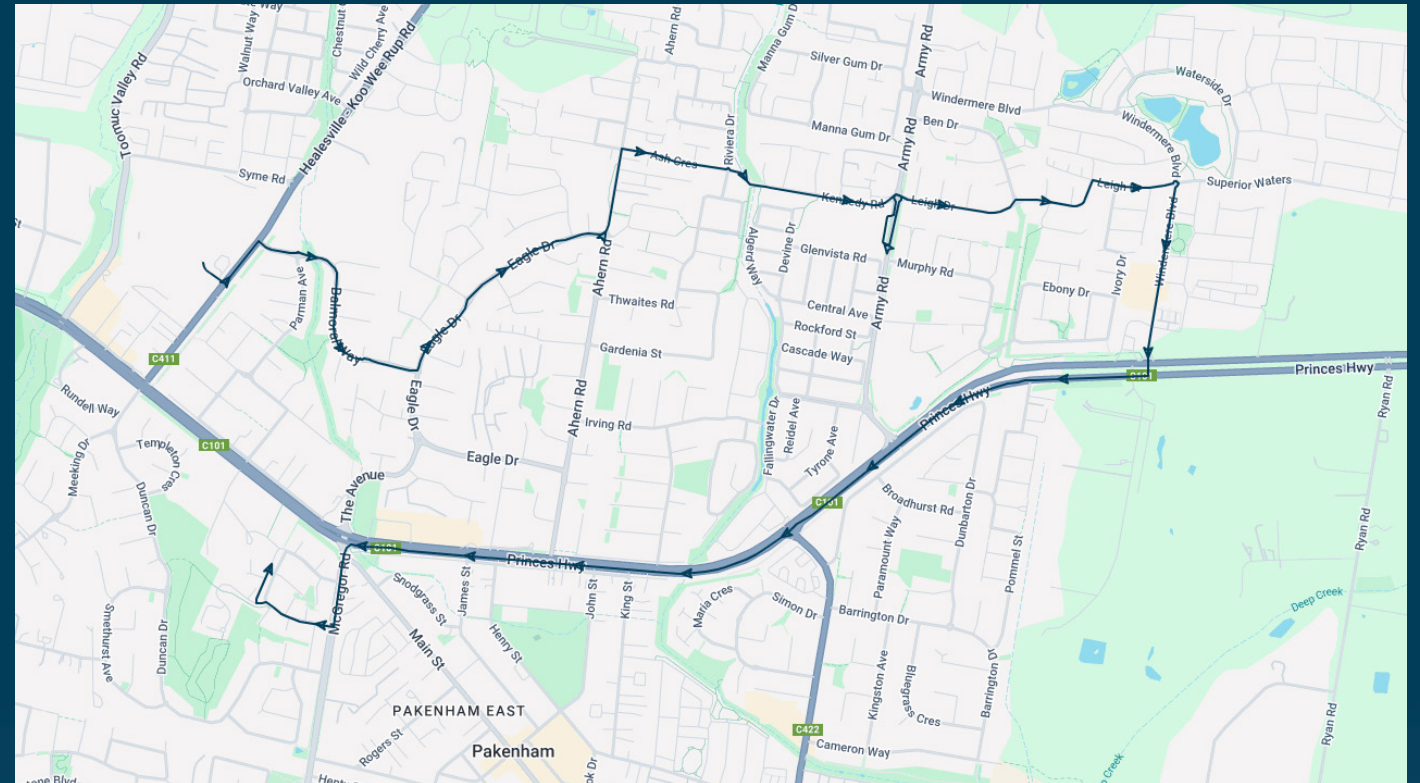

Pakenham Secondary College

Route: 1537 | Morning

Stop ID	Stop Name	Time	Stop ID	Stop Name	Time
46630	Beaconhills College/Pakenham Rd	08:26			
45628	Parman Ave/Balmoral Way	08:27			
45629	Settlers Hill Rise Rise/Balmoral Way	08:28			
45630	McCaffery Rise/Balmoral Way	08:29			
45604	Argyle Ct/Eagle Dr	08:30			
45605	Union Ave/Eagle Dr	08:31			
45606	Eagle Dr/Ahern Rd	08:32			
45608	26 Ash Cres	08:33			
45863	Osborn Gr/Kennedy Rd	08:34			
21444	Pakenham Hills Primary School/Army Rd	08:35			
45583	Emily Cl/Leigh Dr	08:36			
45584	Ben Dr/Leigh Dr	08:37			
45586	Caspian Chase Bvd/Leigh Dr	08:38			
45587	Volta Lane/Windermere Bvd	08:39			
45588	Windermere Bvd	08:40			
45589	Army Rd/Princes Hwy	08:44			
3433	James St/Princes Hwy	08:48			
3434	McGregor Rd/Princes Hwy	08:49			
46629	Pakenham Secondary College	08:50			

Times listed are estimated times only, it is advised to arrive at your stop earlier than the listed time to avoid missing your bus.

You can also download the Ventura Tracker app to view real time bus locations of all services

Pakenham Secondary College

Route: 1537 | Morning