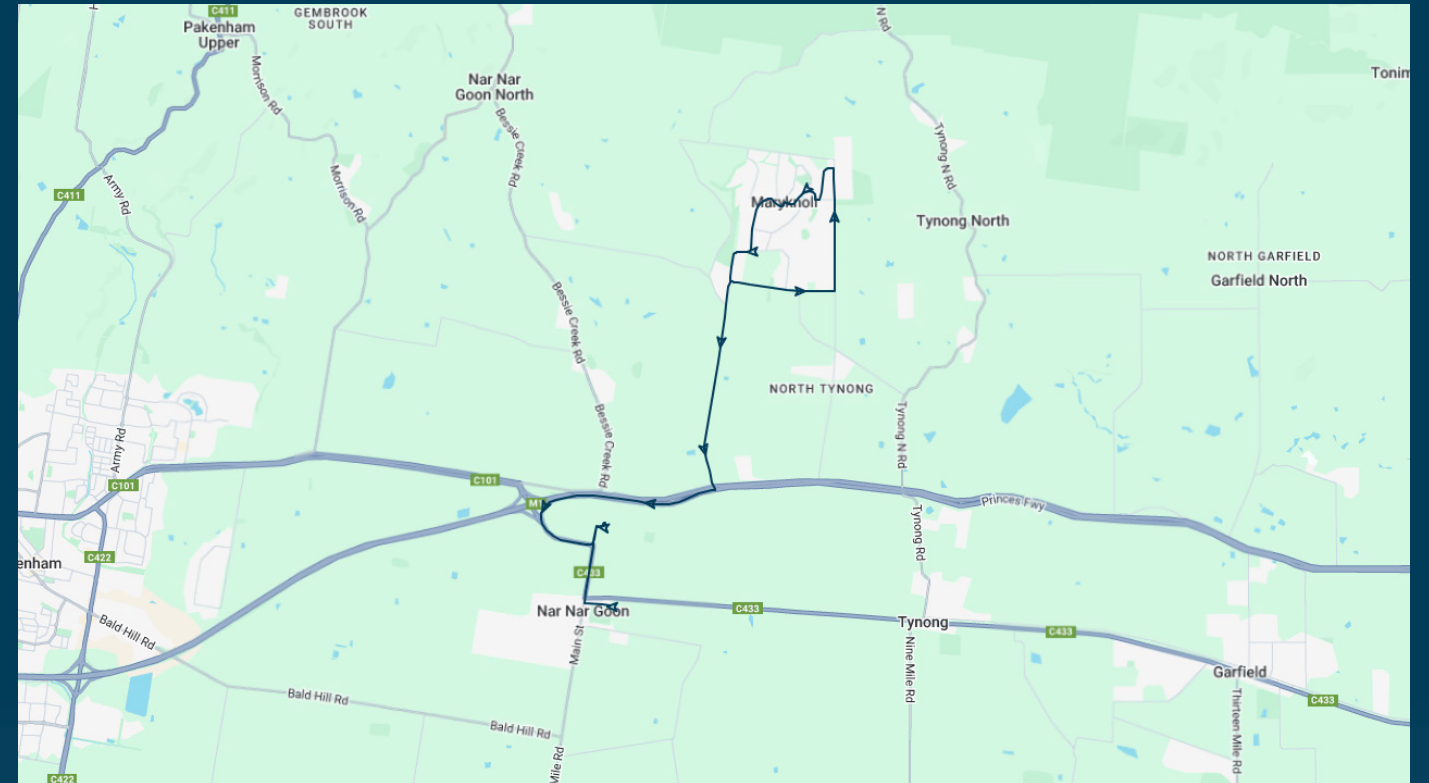

Nar Nar Goon Primary School

Route: 5254 (SBSC) | Morning

Stop ID	Stop Name	Time	Stop ID	Stop Name	Time
	Snell Rd/Wheeler Rd	08:05			
	Bundilla Rd/Wheeler Rd	08:05			
	26 Baroona Rd	08:06			
	Battunga Rd/Baroona Rd	08:07			
	St Joseph's Church Car Park/Koolbira Rd	08:15			
	Opp 21 Mirrabooka Rd	08:18			
	St James Catholic Primary School	08:25			
	Nar Nar Goon Primary School	08:30			

Nar Nar Goon Primary School

Route: 5254 (SBSC) | Morning

TURN DIRECTIONS

Via Wheeler Rd, Left Fogarty Rd, Left Baronna Rd, Right Battunga Rd, Right Barongarook Rd North, Left Wirragulla Rd, Right Girrawheen Rd, Left Koolbira Rd, Left St Joseph's Church Car Park, Left Mirrabooka Rd, Right Barongarook South Rd, Cont Snell Rd, Right Princes Hwy, Left Nar Nar Goon Connection Rd, Left Nar Nar Goon Rd, Right into St James Catholic Primary School, Left Nar Nar Goon Rd, Left Spencer St, Right into Nar Nar Goon Primary School

To view our list of live tracked services, visit www.venturabus.com.au
 Timetable Printed : 30 September 2024

Times listed are estimated times only, it is advised to arrive at your stop earlier than the listed time to avoid missing your bus.

Times listed are estimated times only, it is advised to arrive at your stop earlier than the listed time to avoid missing your bus.

You can also download the Ventura Tracker app to view real time bus locations of all services