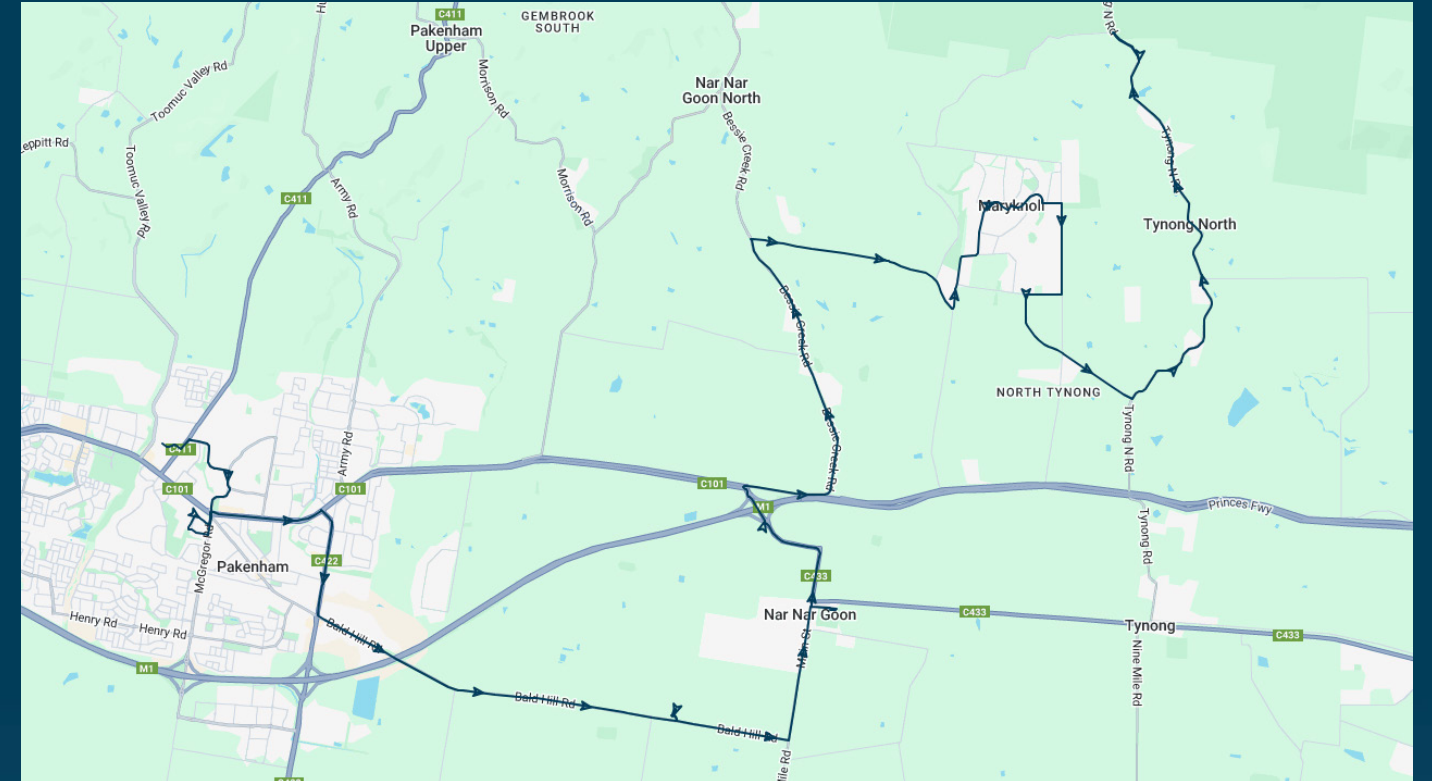

Nar Nar Goon Primary School

Route: 5259 (SBSC) | Afternoon

Stop ID	Stop Name	Time	Stop ID	Stop Name	Time
49460	Beaconhills College	15:25			
46629	Pakenham Secondary College	15:35			
	Oakview Ln/Bald Hill Rd	15:48			
	Chairo Christian College	15:49			
	Nar Nar Goon Primary School	15:55			
	265 Bessie Creek Rd	16:12			
	Croft Rd/Moore Rd	16:15			
	Yarrabubba Rd/Moore Rd	16:18			
	Moore Rd/Snell Rd	16:19			
	Wheeler Rd/Snell Rd	16:20			
	St Joseph's Church/Koolbirra Rd	16:24			
	Baroonga Rd/Battunga Rd	16:27			
	25 Bullen Rd	16:34			
	McInnes Rd/Clark Rd	16:35			
	155 Tynong North Rd	16:37			
	545 Tynong North Rd	16:46			
	586 Tynong North Rd	16:47			
720ty	720 Tynong North Rd	16:50			

Times listed are estimated times only, it is advised to arrive at your stop earlier than the listed time to avoid missing your bus.

You can also download the Ventura Tracker app to view real time bus locations of all services

Nar Nar Goon Primary School

Route: 5259 (SBSC) | Afternoon

TURN DIRECTIONS

Via Left Pakenham Rd, Left Balmoral Way, Right Eagle Dr, Right The Avenue, Cont McGregor Rd, Right Cunningham Cres, 2nd entrance to Pakenham Secondary College, Cont Cunningham Cres, Left McGregor Rd, Right Princes Hwy, Right Racecourse Rd, Left Baldhill Rd, Left into Chairo Christian College, Left Baldhill Rd, Left Seven Mile Rd, Cont Main St, Right Spencer St, Right into Nar Nar Goon Primary School, a Left Spencer St, Right Main St, Cont Nar Nar Goon Rd, Left Nar Nar Goon Connection Rd, Right Bessie Creek Rd, Right Moore Rd, Left Snell Rd, Cont Barongarook South Rd, Left Mirrabooka Rd, Left Koolbirra Rd, Right Girrawheen Rd, Left Wirragulla Rd, Right Barongarook Rd North, Left Battunga Rd, Right Fogarty Rd, Right Wheeler Rd, Left Bullen Rd, Cont Clark Rd, Left Tynong North Rd, u-turn at Pooley Rd roundabout to 720 Tynong North Rd

To view our list of live tracked services, visit www.venturabus.com.au
Timetable Printed : 30 September 2024