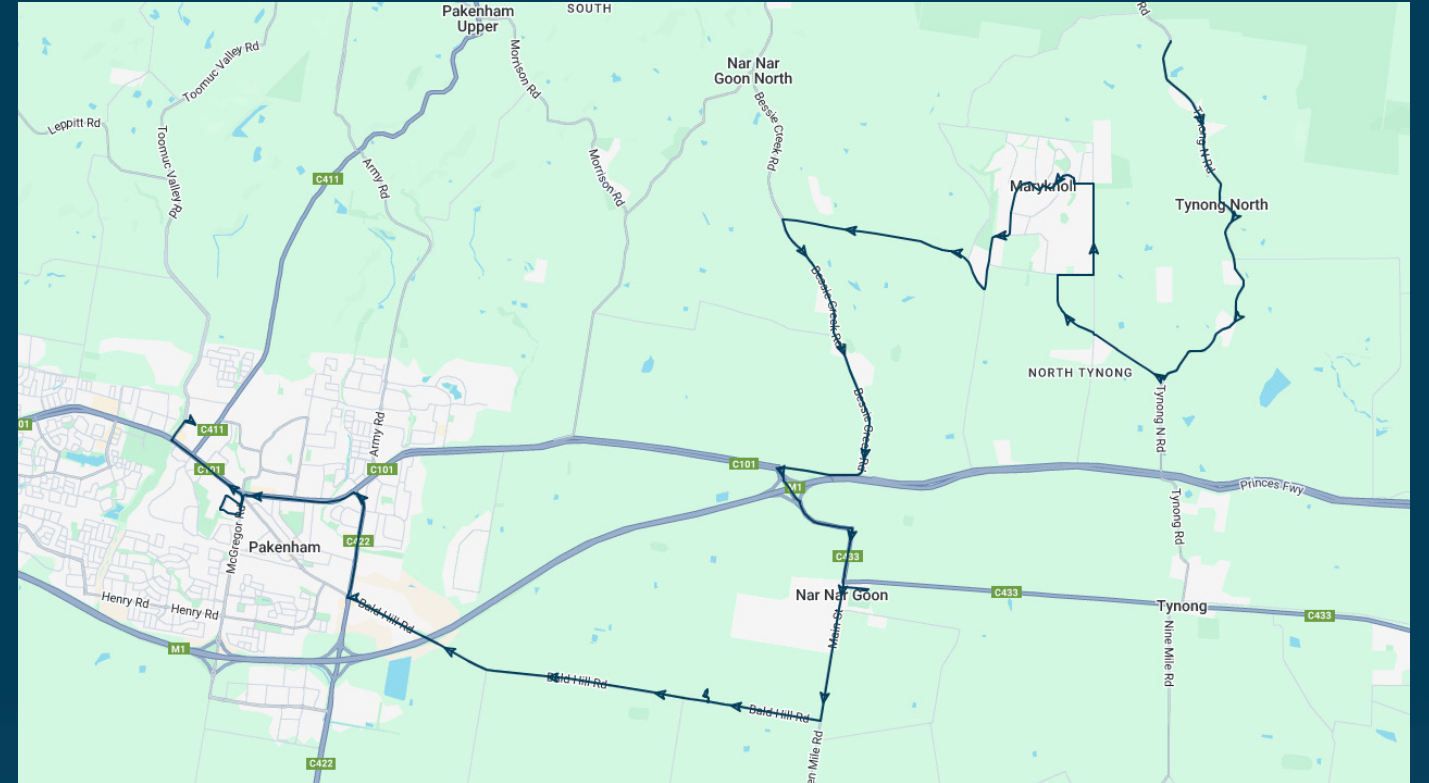

Nar Nar Goon Primary School

Route: 5259 (SBSC) | Morning

Stop ID	Stop Name	Time	Stop ID	Stop Name	Time
720ty	720 Tynong North Rd	07:35			
	586 Tynong North Rd	07:37			
	Mintern Rd/Tynong North Rd	07:42			
	155 Tynong North Rd	07:46			
	McInnes Rd/Clark Rd	07:47			
	25 Bullen Rd	07:48			
	Wheeler Rd/Fogarty Rd	07:50			
	Baroona Rd/Battunga Rd	07:54			
	St Joseph's Church/Koolbirra Rd	07:56			
	Wheller Rd/Snell Rd	07:59			
	250 Moore Rd	08:00			
	Bessie Creek Rd/Moore Rd	08:04			
	265 Bessie Creek Rd	08:06			
	Nar Nar Goon Primary School	08:13			
	Browning Rd/Seven Mile Rd	08:14			
	Chairo Christian College	08:18			
46629	Pakenham Secondary College	08:35			
49460	Beaconhills College	08:40			

Nar Nar Goon Primary School

Route: 5259 (SBSC) | Morning

TURN DIRECTIONS

Via Tynong North Rd, Right Clark Rd, Cont Bullen Rd, Right Wheeler Rd, Left Fogarty Rd, Left Battunga Rd, Right Barongarook Rd North, Left Wirragulla Rd, Right Girrawheen Rd, Left Koolbirra Rd, Right Mirrabooka Rd, Right Barongarook Rd South, Cont Snell Rd, Right Moore Rd, Left Bessie Creek Rd, Left Nar Nar Goon Connection Rd, Right Nar Nar Goon Rd, Left Spencer St, Right into Nar Nar Goon Primary School, Left Spencer St, Left Main St, Cont Seven Mile Rd, Right Baldhill Rd, Right into Chairo Christian College, Right Baldhill Rd, Right Racecourse Rd, Left Princes Hwy, Left McGregor Rd, Right Cunningham Cres, 2nd entrance to Pakenham Secondary College, Cont Cunningham Cres, Left McGregor Rd, Left Princes Hwy, Right Toomuc Valley Rd, Right into Beaconhills College

To view our list of live tracked services, visit www.venturabus.com.au
Timetable Printed : 30 September 2024

Times listed are estimated times only, it is advised to arrive at your stop earlier than the listed time to avoid missing your bus.

You can also download the Ventura Tracker app to view real time bus locations of all services