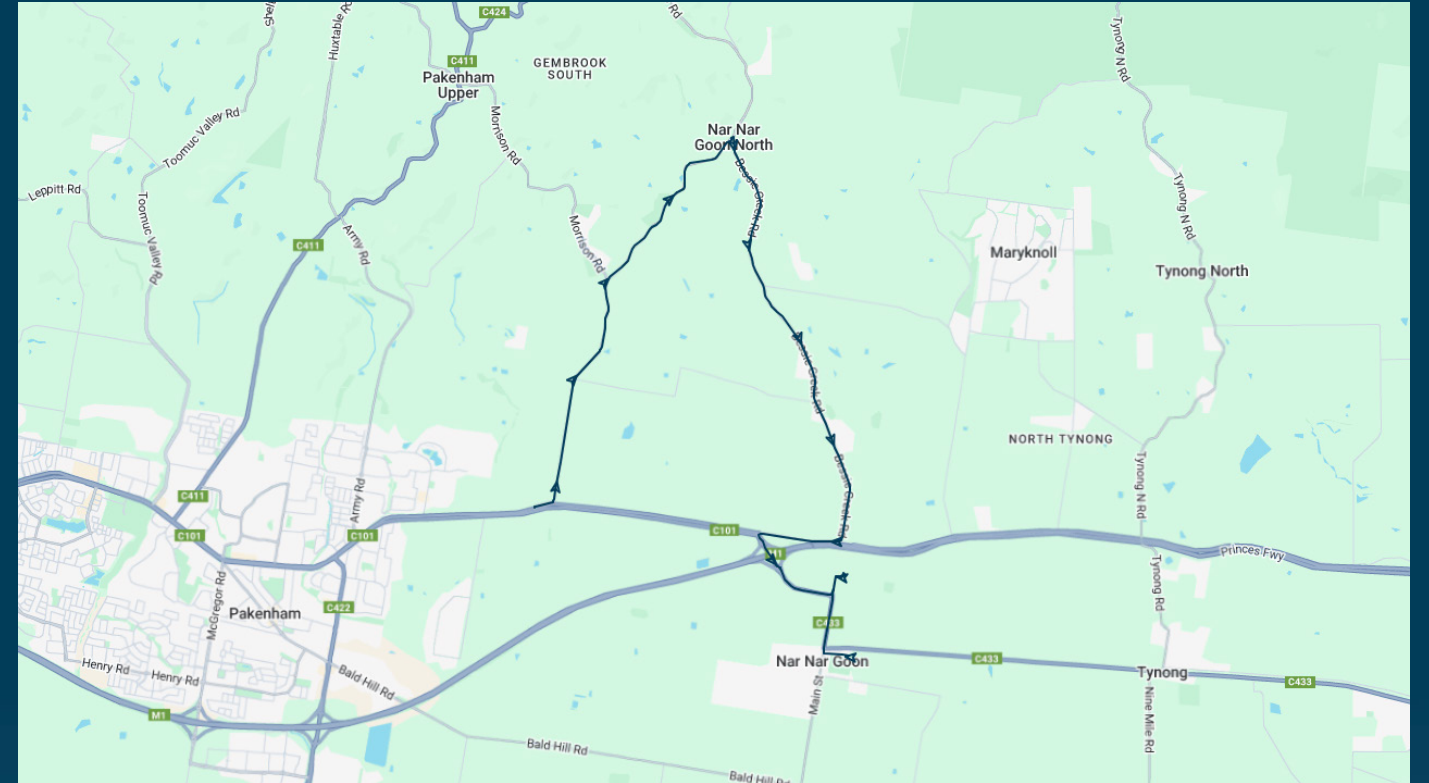

Nar Nar Goon Primary School

Route: 5257 (SBSC) | Morning

Stop ID	Stop Name	Time	Stop ID	Stop Name	Time
	Princes Hwy/Dore Rd	07:55			
	Seymour Rd/Dore Rd	07:59			
	Morrison Rd/Dore Rd	08:02			
	400 Dore Rd	08:03			
	Nar Nar Goon North Hall/Dore Rd	08:08			
	St James Catholic Primary School	08:25			
	Nar Nar Goon Primary School	08:30			

Nar Nar Goon Primary School

Route: 5257 (SBSC) | Morning

TURN DIRECTIONS

Via Dore Rd, Right Bessie Creek Rd, Left Nar Nar Goon Connection Rd, Left Nar Nar Goon Rd, Right into St James Catholic Primary School, Left Nar Nar Goon Rd, Left Spencer St, Right into Nar Nar Goon Primary School

To view our list of live tracked services, visit www.venturabus.com.au
Timetable Printed : 30 September 2024

Times listed are estimated times only, it is advised to arrive at your stop earlier than the listed time to avoid missing your bus.

You can also download the Ventura Tracker app to view real time bus locations of all services