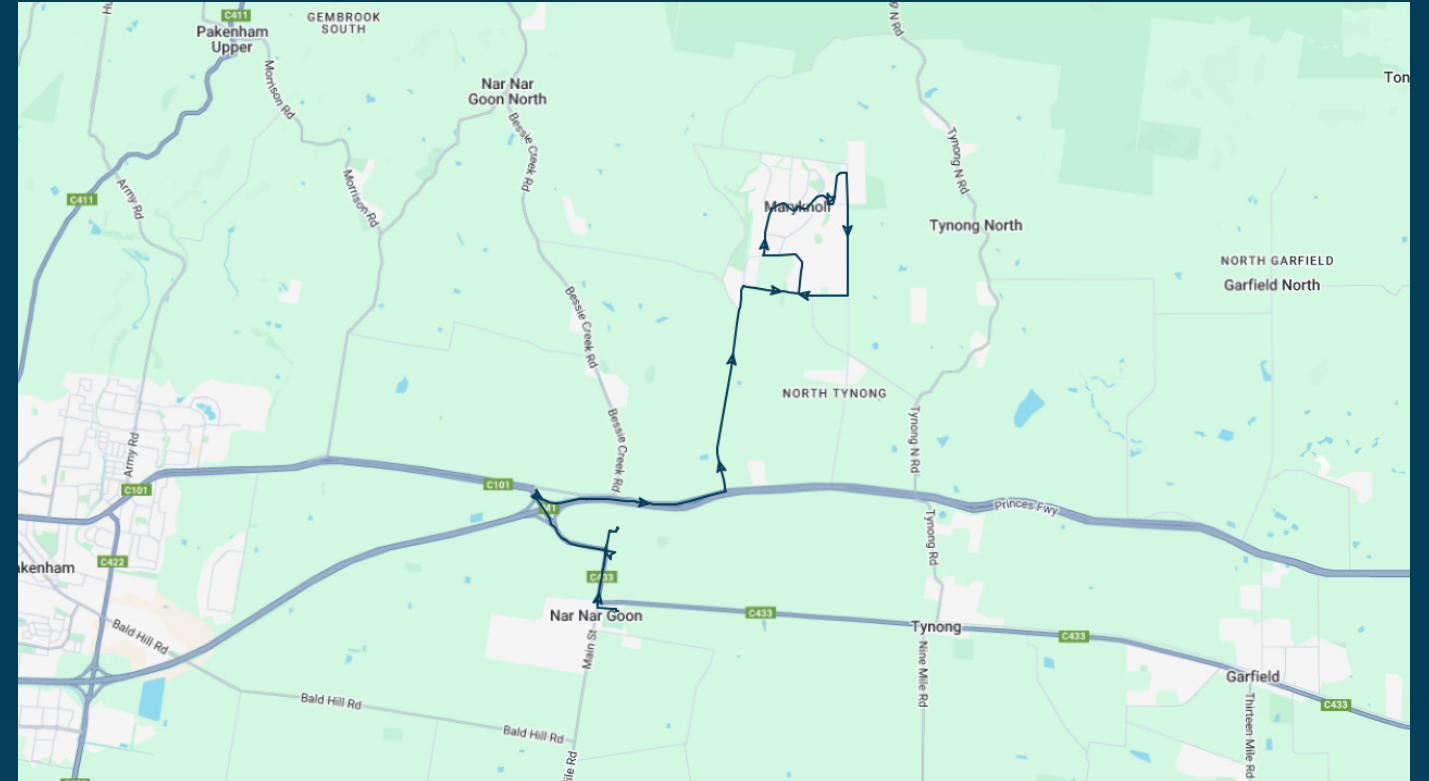

Nar Nar Goon Primary School

Route: 5254 (SBSC) | Afternoon

Stop ID	Stop Name	Time	Stop ID	Stop Name	Time
	Nar Nar Goon Primary School	15:30			
	St James Catholic Primary School	15:35			
	Snell Rd/Wheeler Rd	15:45			
	35 Bundilla Rd	15:46			
	35 Barongarook Rd	15:46			
	21 Mirrabooka Rd	15:46			
	35 Mirrabooka Rd	15:47			
	St Joseph's Church Car Park/Koolbirra Rd	15:50			
	Battunga Rd/Baroona Rd	15:51			
	288 Fogarty Rd	15:53			
	Bundilla Rd/Wheeler Rd	16:10			

Times listed are estimated times only, it is advised to arrive at your stop earlier than the listed time to avoid missing your bus.

You can also download the Ventura Tracker app to view real time bus locations of all services

Nar Nar Goon Primary School

Route: 5254 (SBSC) | Afternoon