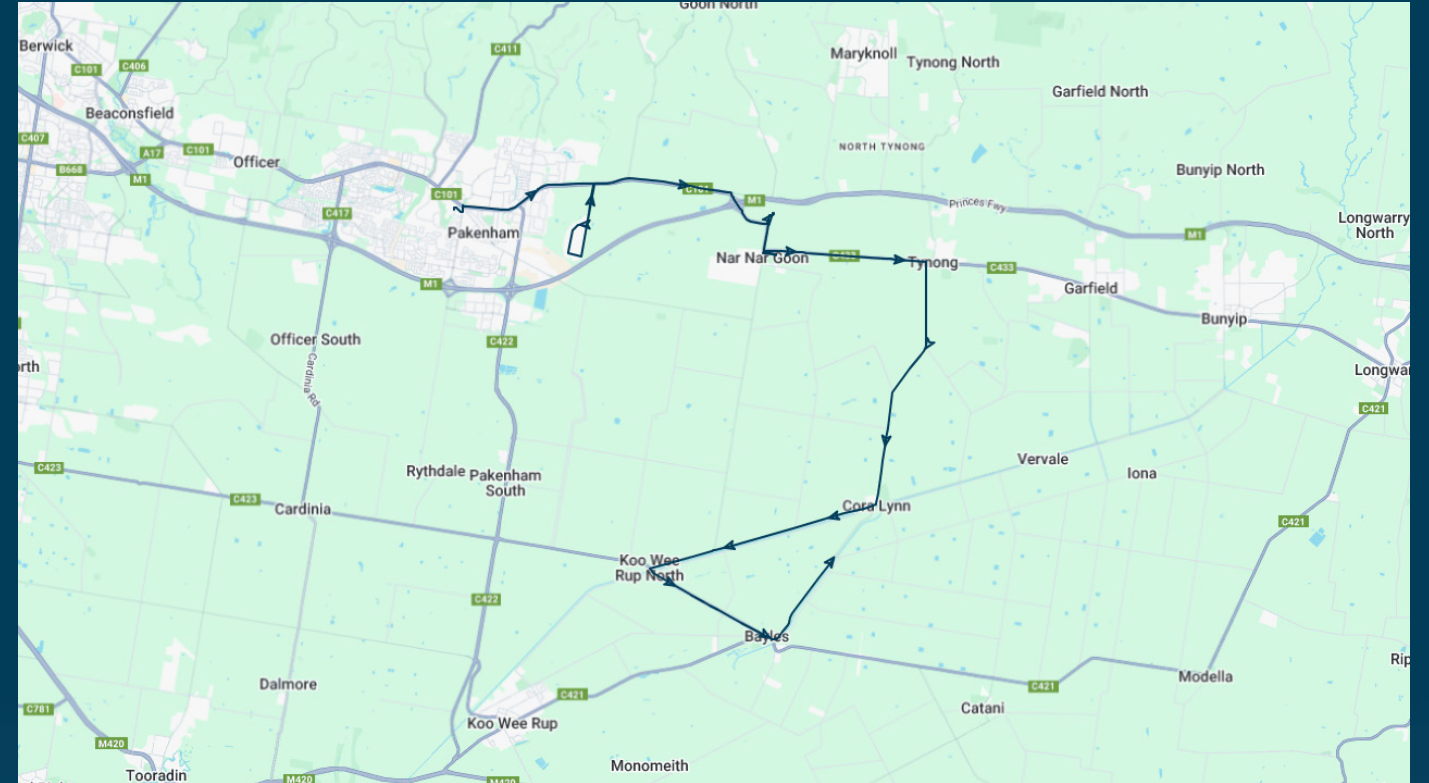

To view our list of live tracked services, visit www.venturabus.com.au

Timetable Printed : 9 January 2025

Times listed are estimated times only, it is advised to arrive at your stop earlier than the listed time to avoid missing your bus.

You can also download the Ventura Tracker app to view real time bus locations of all services

Nar Nar Goon Primary School

Route: 5260 (SBSC) | Afternoon

Stop ID	Stop Name	Time	Stop ID	Stop Name	Time
46629	Pakenham Secondary College	15:40			
	44 Pinehill Dr	15:50			
	1 Pinehill Dr	15:52			
	St James Catholic Primary School	16:03			
	Nar Nar Goon Primary School	16:06			
	Lot 1 Nine Mile Rd	16:18			
	405 Nine Mile Rd	16:21			
	585 Nine Mile Rd	16:25			
	Bunyip River Rd/Nine Mile Rd	16:25			
	40 Bunyip River Rd	16:35			
	3480 Ballarto Rd	16:38			
	Tynong-Bayles Rd	16:45			
	Murray Rd/Tynong-Bayles Rd	16:50			

Nar Nar Goon Primary School

Route: 5260 (SBSC) | Afternoon

TURN DIRECTIONS

Via Cunningham Cres, Left McGregor Rd, Right Princes Hwy, Right Ryan Rd, Right Pinehill Dr, Left Ryan Rd, Right Princes Hwy, Right Nar Nar Goon Connection Rd, Left Nar Nar Goon Rd, Right into St James Catholic Primary School, Left Nar Nar Goon Rd, Left Spencer St, Right into Nar Nar Goon Primary School, Left Spencer St, Right Main St, Right Nar Nar Goon-Longwarry Rd, Right Nine Mile Rd, Right Bunyip River Rd, Left Seven Mile Rd, Left Ballarto Rd, Left Tynong-Bayles Rd to Murray Rd

You can also download the Ventura Tracker app to view real time bus locations of all services