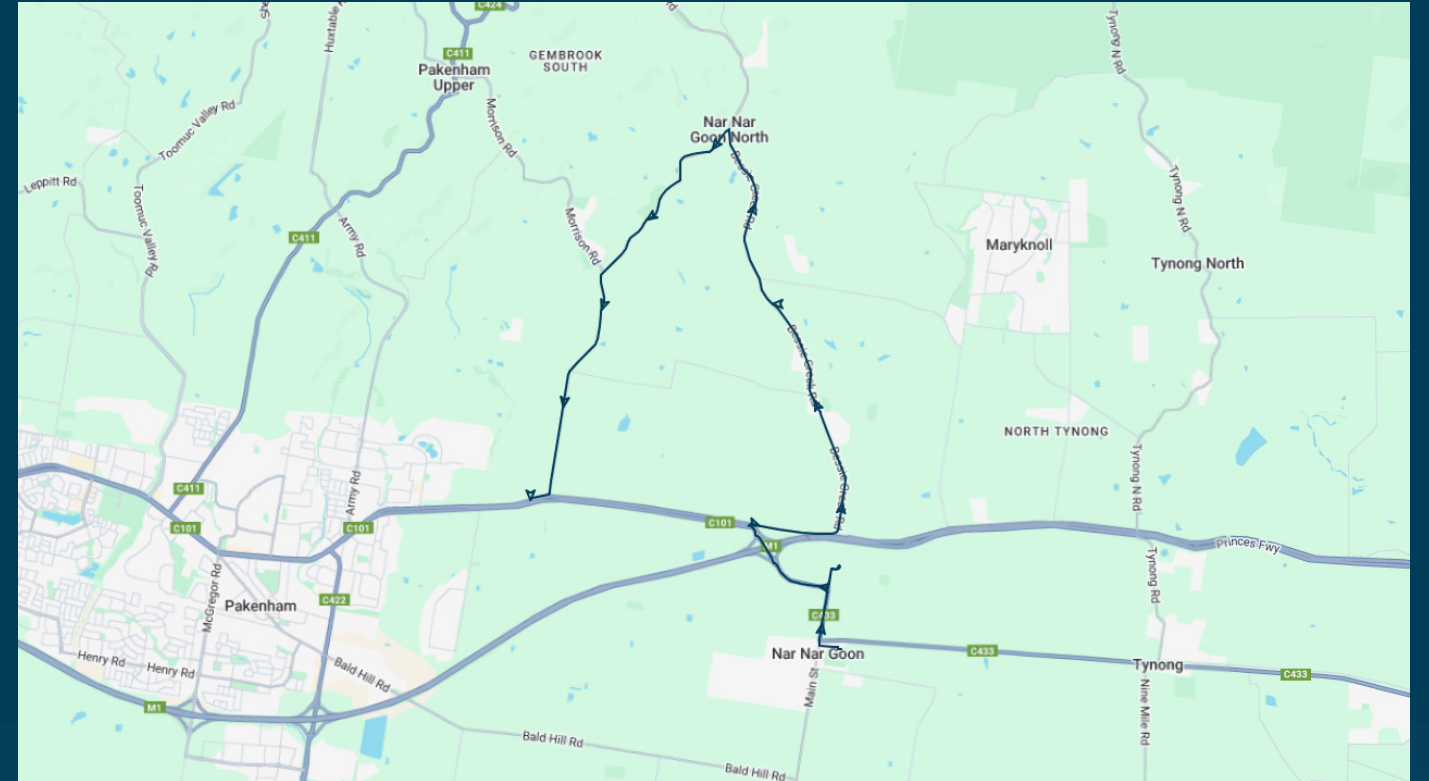

Nar Nar Goon Primary School

Route: 5257 (SBSC) | Afternoon

Stop ID	Stop Name	Time	Stop ID	Stop Name	Time
	Nar Nar Goon Primary School	15:30			
	St James Catholic Primary School	15:35			
	Seymour Rd/Bessie Creek Rd	15:44			
	433 Bessie Creek Rd	15:50			
	Trevor Rd/Dore Rd	15:54			
	Morrison Rd/Dore Rd	15:59			
	Princes Hwy/Dore Rd	16:05			

Times listed are estimated times only, it is advised to arrive at your stop earlier than the listed time to avoid missing your bus.

You can also download the Ventura Tracker app to view real time bus locations of all services

Nar Nar Goon Primary School

Route: 5257 (SBSC) | Afternoon