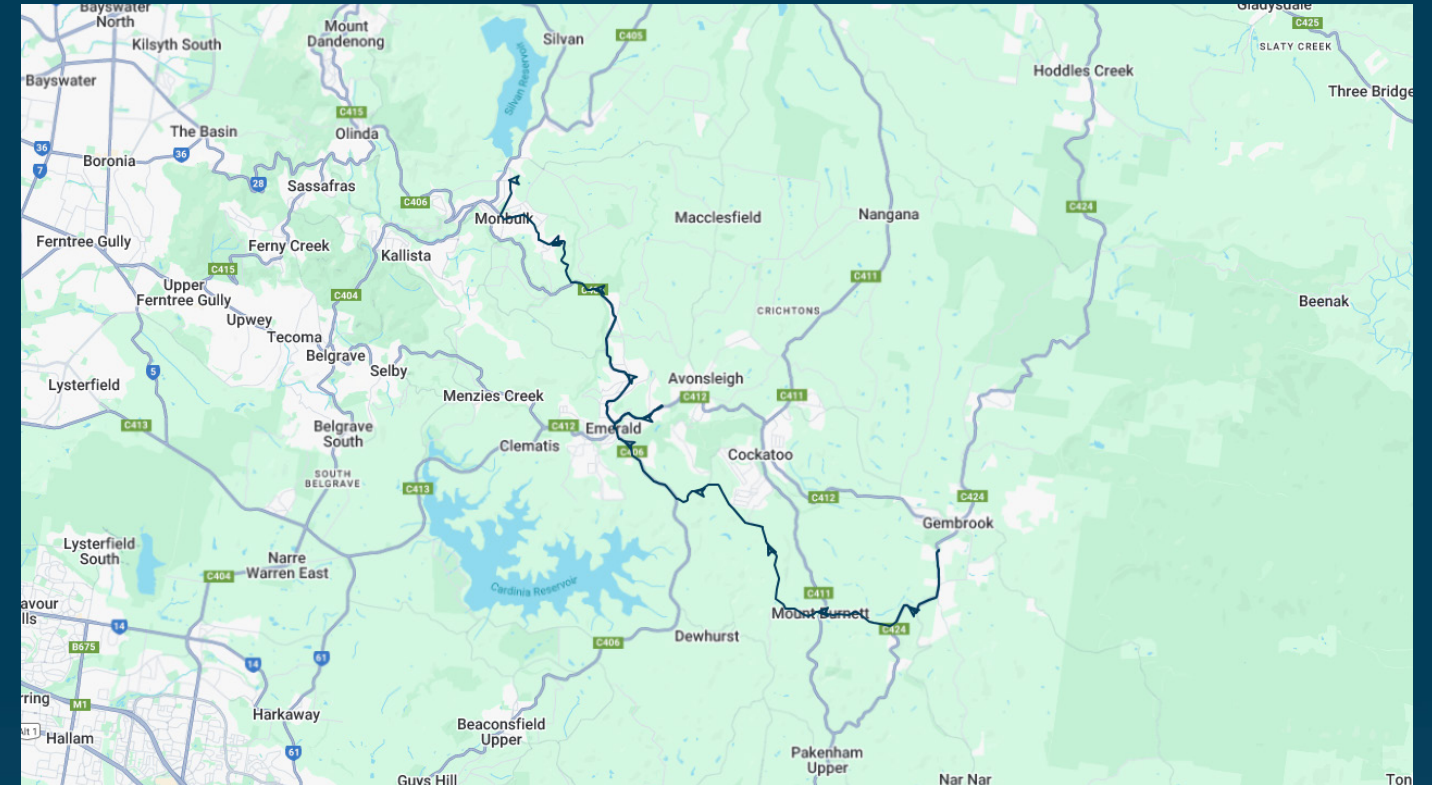

Monbulk College

Route: 5042 (SBSC) | Morning

Stop ID	Stop Name	Time	Stop ID	Stop Name	Time
	Watkins Lane/Gembrook Rd	07:50			
44792	Boyd Rd/Gembrook Rd	07:53			
44793	Mt Eirene Rd/Gembrook Rd	07:54			
	Bessie Creek Rd/Gembrook Rd	07:55			
	Mt Burnett Rd/Gembrook Rd	07:57			
	Matters Rd/Paternoster Rd	07:58			
	Viewhill Rd/Paternoster Rd	08:01			
	Halcyon Gr/Paternoster Rd	08:06			
	21 Paternoster Rd	08:08			
22503	Ozone Ave/Beaconsfield-Emerald Rd	08:10			
22504	Station Ave/Beaconsfield-Emerald Rd	08:12			
46554	Emerald Secondary College	08:15			
13956	Beaconsfield-Emerald Rd	08:19			
	Barnshaw Ln/Emerald-Monbulk Rd	08:20			
	Florence Ave/Emerald-Monbulk Rd	08:22			
	Charman Ave/Emerald-Monbulk Rd	08:24			
	Holman Rd/Emerald-Monbulk Rd	08:27			
44558	Monbulk College	08:32			
44556	St Paul's Primary School	08:38			

Times listed are estimated times only, it is advised to arrive at your stop earlier than the listed time to avoid missing your bus.

You can also download the Ventura Tracker app to view real time bus locations of all services

Monbulk College

Route: 5042 (SBSC) | Morning

TURN DIRECTIONS

Via Gembrook Rd, Right Mt Burnett Rd, Left Pakenham Rd, Right Paternoster Rd, Right Beaconsfield-Emerald Rd, Right Main St, Right Belgrave-Gembrook Rd, Left into Emerald Secondary College, Right Belgrave-Gembrook Rd, u-turn at Beaconsfield-Emerald roundabout, Left Emerald-Monbulk Rd, Right David Hill Rd, Left into Monbulk College, Left David Hill Rd, Right Moores Rd, Left Prices Rd to St Paul's Primary School

To view our list of live tracked services, visit www.venturabus.com.au
Timetable Printed : 30 September 2024