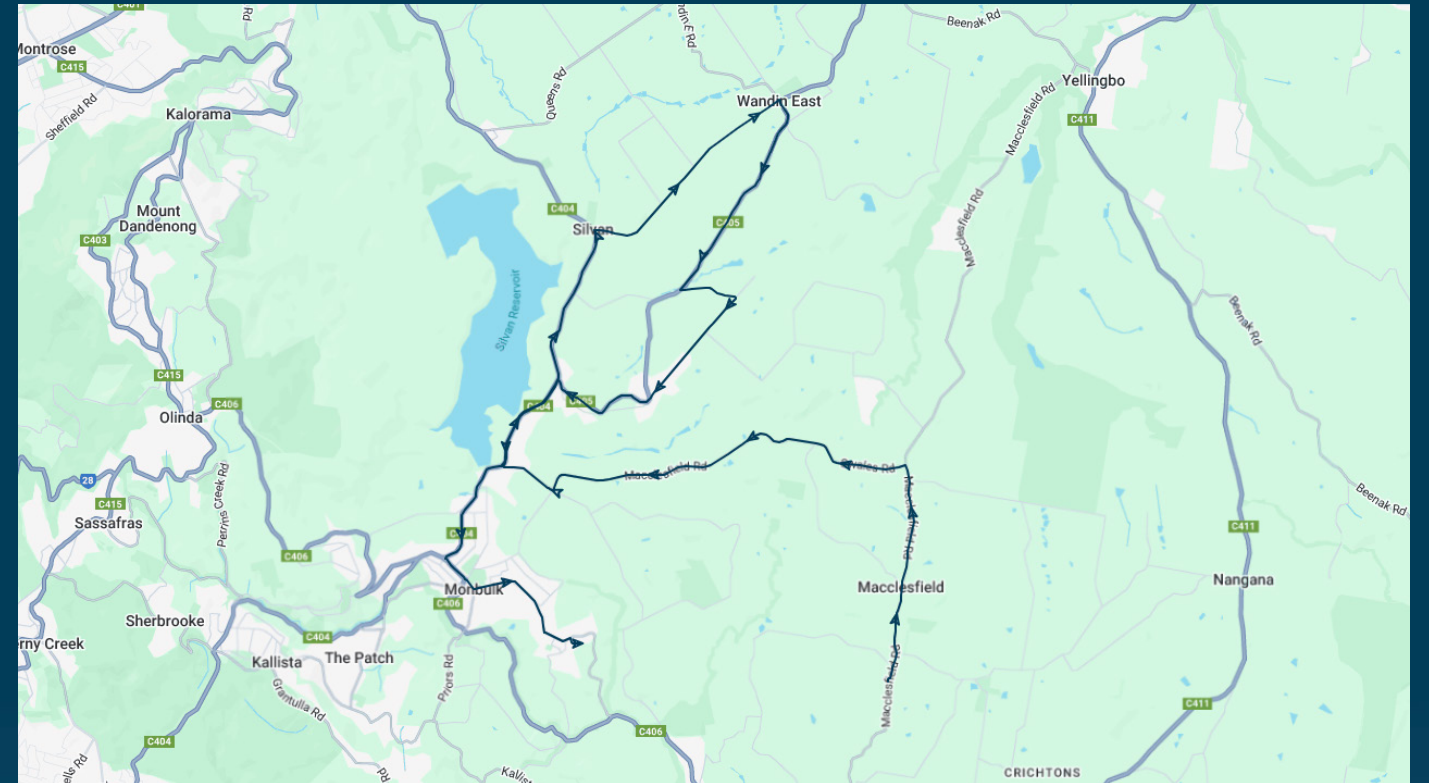

Monbulk College

Route: 5040 (SBSC) | Morning

Stop ID	Stop Name	Time	Stop ID	Stop Name	Time
	Macclesfield Primary School	07:59			
	Stranges Rd/Macclesfield Rd	08:02			
	Flemings Ln/Macclesfield Rd	08:05			
	Monbulk Winery/Macclesfield Rd	08:06			
	9 Parker Rd	08:12			
	Chapmans Farm	08:14			
	Wandin East Hall/Monbulk-Seville Rd	08:18			
	112 Monbulk-Seville Rd	08:21			
	Wiseman Rd/Link Rd	08:22			
	Hollis Rd/Wiseman Rd	08:23			
	Knolls Ln/Wiseman Rd	08:25			
	Wiseman Rd/Sveille Rd	08:26			
46557	Monbulk Primary School/Main Rd	08:32			
44558	Monbulk College	08:35			

Monbulk College

Route: 5040 (SBSC) | Morning

TURN DIRECTIONS

Via Left Macclesfield Rd, Left Swales Rd, Cont Macclesfield Rd, Right Old Emerald Rd, Right Monbulk Rd, Right Parker Rd, Cont into Wandin East Hall, Right Monbulk-Seville Rd, Left Link Rd, Right Wiseman Rd, Left Monbulk-Seville Rd, Left Monbulk Rd, Left Main Rd, Left David Hill Rd, Right into Monbulk College

To view our list of live tracked services, visit www.venturabus.com.au

Timetable Printed : 30 September 2024

Times listed are estimated times only, it is advised to arrive at your stop earlier than the listed time to avoid missing your bus.

You can also download the Ventura Tracker app to view real time bus locations of all services