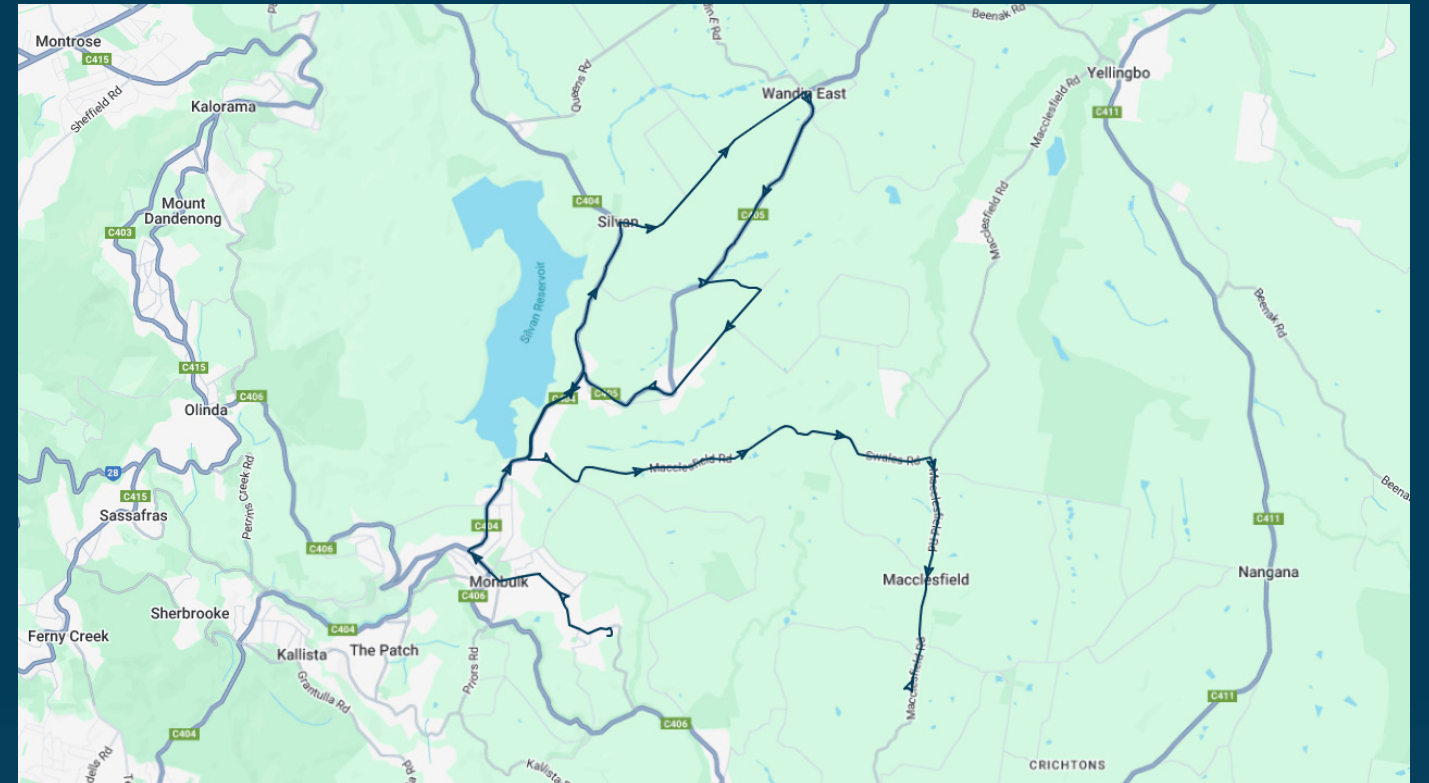

Monbulk College

Route: 5041 (SBSC) | Afternoon

Stop ID	Stop Name	Time	Stop ID	Stop Name	Time
44558	Monbulk College	15:23			
MONPS	Monbulk Primary School/Main Rd	15:28			
	9 Parker Rd	15:35			
	Chapman Rd/Parker Rd	15:36			
	Wandin East Hall/Monbulk-Seville Rd	15:39			
	112 Monbulk-Seville Rd	15:42			
	Wiseman Rd/Link Rd	15:43			
	Hollis Rd/Wiseman Rd	15:44			
	Knolls Ln/Wiseman Rd	15:45			
	Monbulk Winery/Macclesfield Rd	15:52			
	Old Macclesfield Rd/Macclesfield Rd	15:53			
	Stranges Rd/Macclesfield Rd	15:57			
	Macclesfield Primary School	16:01			

Monbulk College

Route: 5041 (SBSC) | Afternoon

TURN DIRECTIONS

Via Left David Hill Rd, Right Main Rd, Right Monbulk Rd, Right Parker Rd, Cont into Wandin East Hall, Right Monbulk-Seville Rd, Left Link Rd, Right Wiseman Rd, Left Monbulk-Seville Rd, Left Monbulk Rd, Left Old Emerald Rd, Left Macclesfield Rd, Cont Swales Rd, Right Macclesfield Rd, Right into Macclesfield Primary School Car Park

To view our list of live tracked services, visit www.venturabus.com.au

Timetable Printed : 30 September 2024

Times listed are estimated times only, it is advised to arrive at your stop earlier than the listed time to avoid missing your bus.

You can also download the Ventura Tracker app to view real time bus locations of all services