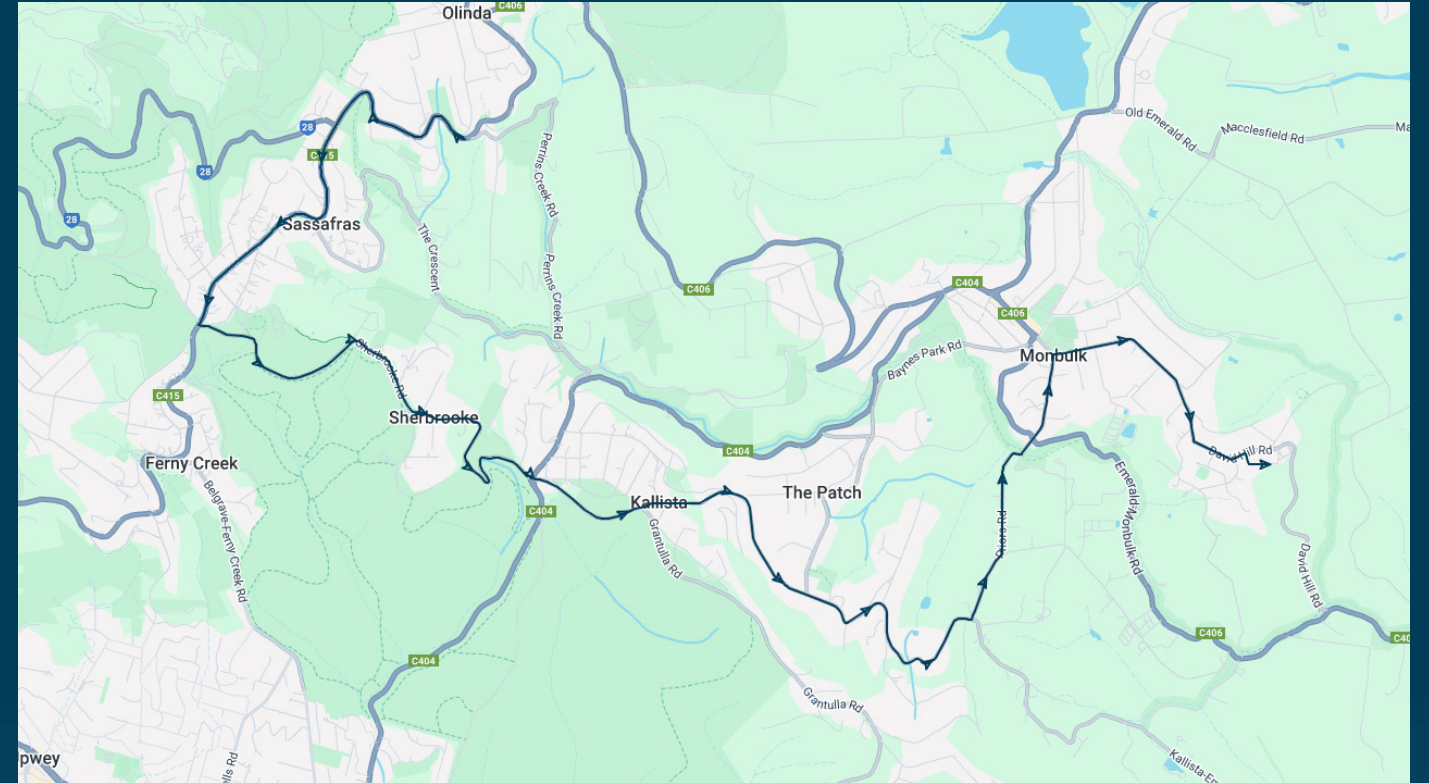

You can also download the Ventura Tracker app to view real time bus locations of all services

Monbulk College

Route: 5019 (SBSC) | Morning

Stop ID	Stop Name	Time	Stop ID	Stop Name	Time
42292	Perrins Ck (south) Rd/Mt D'nong Tourist Rd	08:08			
12569	Colehurst Cres/Mt Dandenong Tourist Rd	08:09			
12099	Prince St/Mt Dandenong Tourist Rd	08:10			
12100	The Crescent/Mt Dandenong Tourist Rd	08:12			
12546	Sherbrooke Community School	08:14			
	Mt Dandenong Tourist Rd/Sherbrooke Rd	08:16			
12550	Poets Ln/Sherbrooke Rd	08:19			
12552	Monbulk Rd/Sherbrooke Rd	08:21			
14661	O'Connor Rd/Kallista Rd	08:24			
14662	The Patch Rd/Kallista Rd	08:25			
	Kallista-Emerald Rd/Priors Rd	08:29			
	Moxhams Rd/Priors Rd	08:30			
MONPE	Monbulk Primary School/David Hill Rd	08:32			
44558	Monbulk College	08:35			

Monbulk College

Route: 5019 (SBSC) | Morning

TURN DIRECTIONS

Via Mt Dandenong Tourist Rd, Left Sherbrooke Rd, Cont Kallista-Emerald Rd, Left Priors Rd, Left Moxhams Rd, Right David Hill Rd, Right into Monbulk College