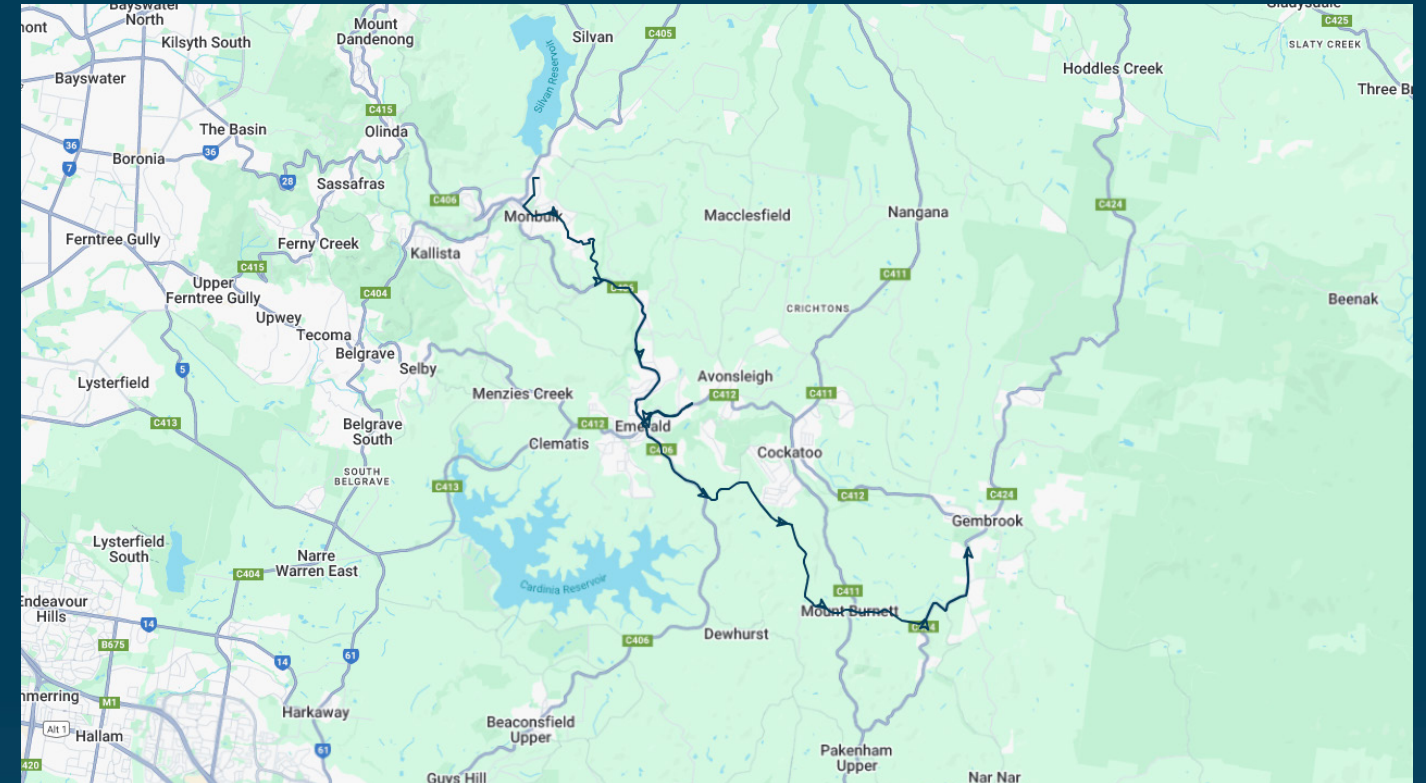

Monbulk College

Route: 5043 (SBSC) | Afternoon

Stop ID	Stop Name	Time	Stop ID	Stop Name	Time
44556	St Paul's Primary School	15:05			
44558	Monbulk College	15:25			
	Holman Rd/Emerald Rd	15:30			
47499	Poplar Cres/Emerald-Monbulk Rd	15:32			
	Lakeside Dr/Emerald-Monbulk Rd	15:36			
	Davey Rd/Emerald-Monbulk Rd	15:37			
13956	Beaconsfield-Emerald Rd	15:38			
46554	Emerald Secondary College	15:40			
22513	Station Ave/Beaconsfield-Emerald Rd	15:44			
22514	Ozone Ave/Beaconsfield-Emerald Rd	15:46			
	Opp 21 Paternoster Rd	15:50			
	Halcyon Grv/Paternoster Rd	15:52			
	View Hill Rd/Patenoster Rd	15:55			
	Matters Rd/Paternoster Rd	16:00			
44811	Mt Burnett Rd/Gembrook Rd	16:01			
	Bessie Creek Rd/Gembrook Rd	16:03			
44812	Mt Eirene Rd/Gembrook Rd	16:04			
44813	Boyd Rd/Gembrook Rd	16:05			
	Watkins Ln/Gembrook Rd	16:07			

Times listed are estimated times only, it is advised to arrive at your stop earlier than the listed time to avoid missing your bus.

You can also download the Ventura Tracker app to view real time bus locations of all services

Monbulk College

Route: 5043 (SBSC) | Afternoon

TURN DIRECTIONS

Via Prices Rd, Left Mt Pleasant Rd, Left Main Rd, Left David Hill Rd, Right into Monbulk College, Left David Hill Rd, Left Emerald-Monbulk Rd, Right Belgrave-Gembrook Rd, u-turn at Beaconsfield-Emerald Rd roundabout, Left into Emerald Secondary College, Right Belgrave-Gembrook Rd, Left Beaconsfield-Emerald Rd, Left Paternoster Rd, Left Pakenham Rd, Right Mt Burnett Rd, Left Gembrook Rd to Watkins Ln

To view our list of live tracked services, visit www.venturabus.com.au

Timetable Printed : 9 January 2025