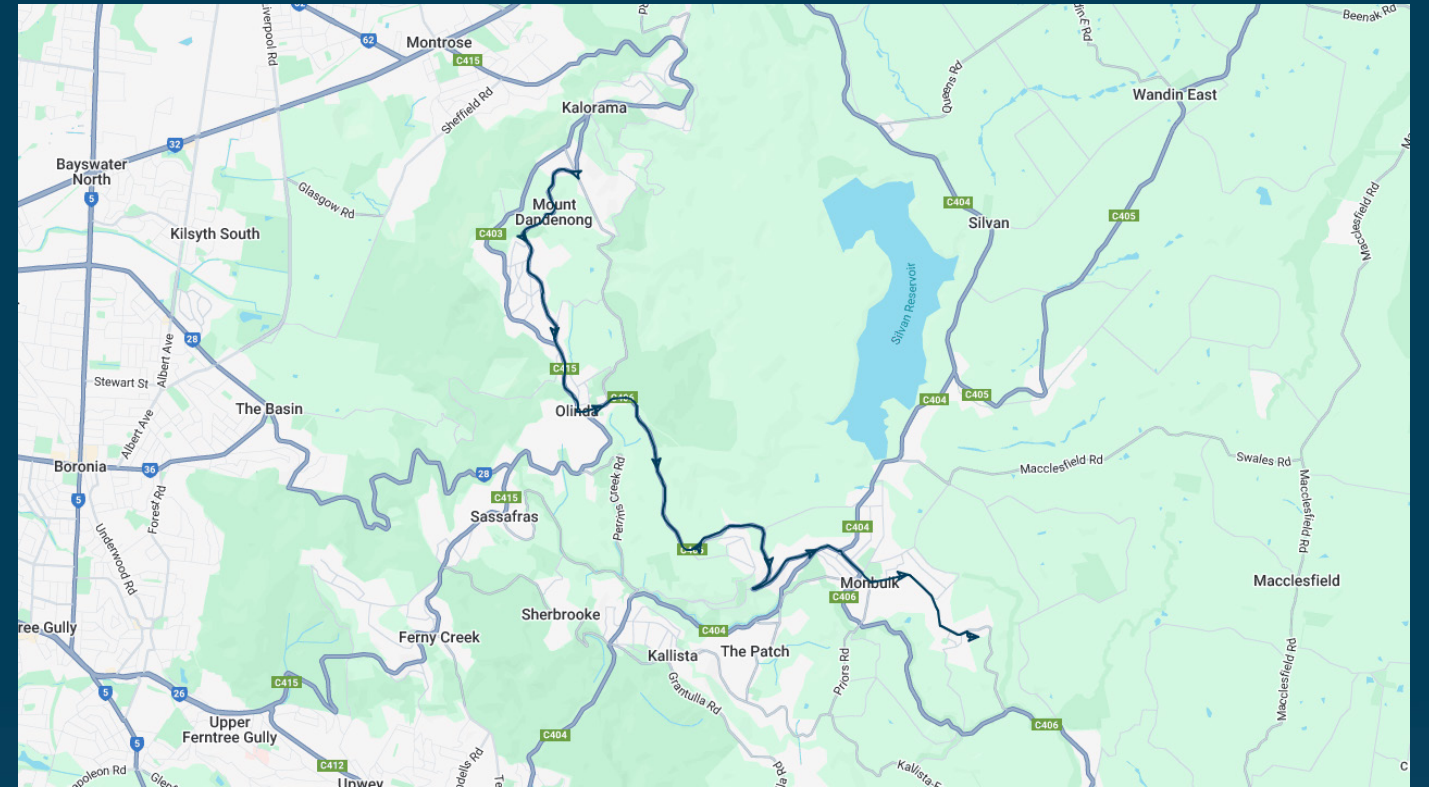

Monbulk College

Route: 5013 (SBSC) | Morning

Stop ID	Stop Name	Time	Stop ID	Stop Name	Time
9812	Falls Rd/Mt Dandenong Tourist Rd	08:05			
9809	Helens Rd/Mt Dandenong Tourist Rd	08:07			
9806	St Clare's Church/Mt Dandenong Tourist Rd	08:10			
9804	Giddens Ln/Mt Dandenong Tourist Rd	08:11			
9802	Dandenong Hotel/Mt Dandenong Tourist Rd	08:12			
9801	Parsons Lane/Monash Ave	08:14			
45194	Olinda Reserve/Olinda-Monbulk Rd	08:15			
45200	Hacketts Rd/Olinda-Monbulk Rd	08:18			
	Spencer Rd/Olinda-Monbulk Rd	08:20			
46557	Monbulk Primary School/Main Rd	08:25			
44558	Monbulk College	08:28			

Monbulk College

Route: 5013 (SBSC) | Morning