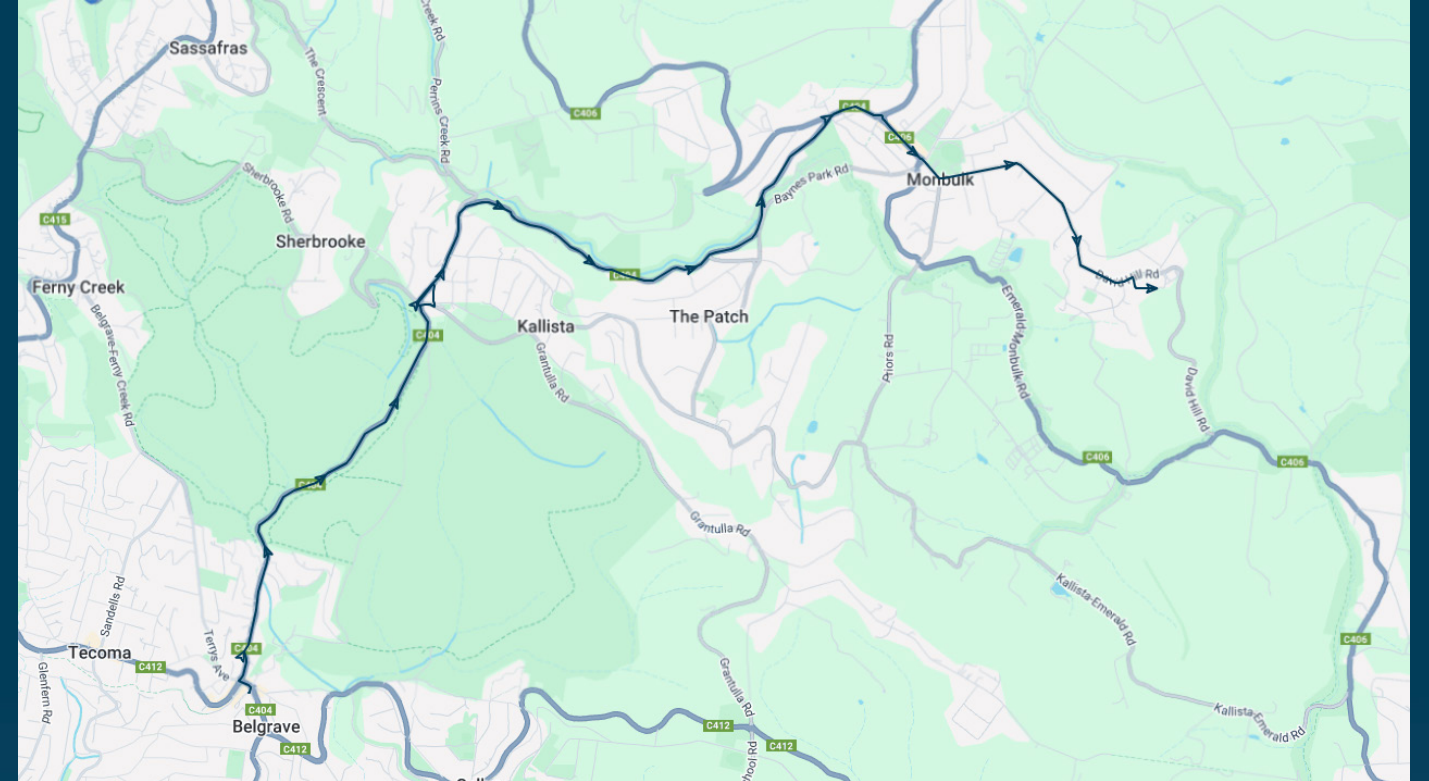

Monbulk College

Route: 5018 | Morning

Stop ID	Stop Name	Time	Stop ID	Stop Name	Time
belsb	Belgrave Station	08:30			
21163	Gully Crst/Monbulk Rd	08:35			
14659	Kallista Community House/Church St	08:39			
44558	Monbulk College	08:50			

Monbulk College

Route: 5018 | Morning

TURN DIRECTIONS

Via Left Belgrave-Gembrook Rd, Right Monbulk Rd, Right Church St, Right Kallista-Emerald Rd, Right Monbulk Rd, Left David Hill Rd, Right into Monbulk College

To view our list of live tracked services, visit www.venturabus.com.au

Timetable Printed : 30 September 2024

Times listed are estimated times only, it is advised to arrive at your stop earlier than the listed time to avoid missing your bus.

You can also download the Ventura Tracker app to view real time bus locations of all services