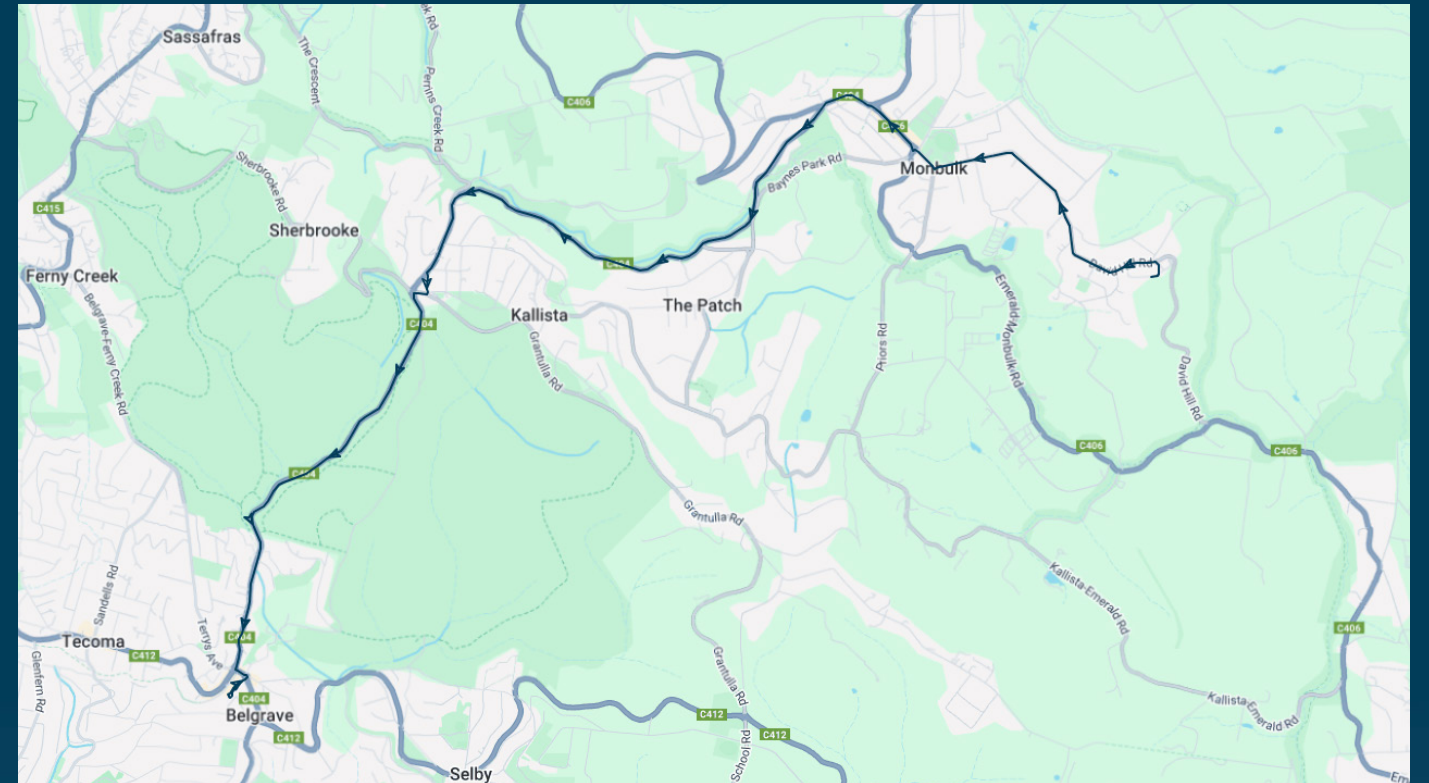

Monbulk College

Route: 5018 | Afternoon

Stop ID	Stop Name	Time	Stop ID	Stop Name	Time
44555	Monbulk College	15:17			
14669	Emerald-Monbulk Rd/Main Rd	15:20			
14577	Kallista PS/Kallista-Emerald Rd	15:28			
14578	Cole Ave/Monbulk Rd	15:32			
19581	Belgrave Station	15:38			

Monbulk College

Route: 5018 | Afternoon