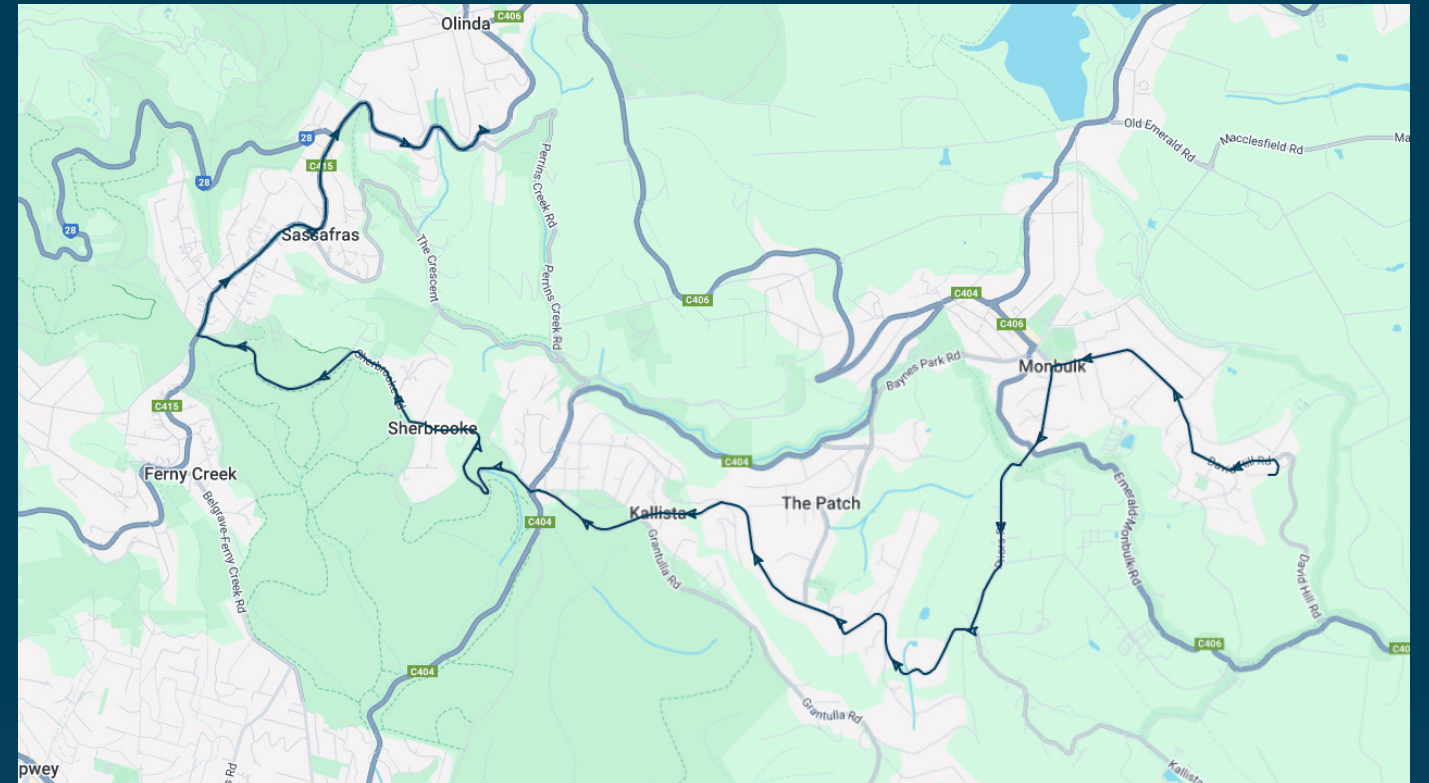

Monbulk College

Route: 5020 (SBSC) | Afternoon

Stop ID	Stop Name	Time	Stop ID	Stop Name	Time
44558	Monbulk College	15:25			
MONPW	Monbulk Primary School/David Hill Rd	15:28			
	Emerald/Monbulk Rd/Moxhams Rd	15:29			
	Kallista-Emerald Rd/Priors Rd	15:31			
	Greenslopes Rd/Kallista-Emerald Rd	15:32			
	The Patch Rd/Kallista-Emerald Rd	15:33			
	O'Connors Rd/Kallista-Emerald Rd	15:35			
14576	Grantulla Rd/Kallista-Emerald Rd	15:36			
14577	Kallista PS/Kallista-Emerald Rd	15:37			
13814	Georges Rd/Sherbrooke Rd	15:39			
12577	Clarkmont Rd/Sherbrooke Rd	15:42			
12572	The Crescent/Mt Dandenong Tourist Rd	15:44			
12571	Prince St/Mt Dandenong Tourist Rd	15:45			
12097	Colehurst Cres/Mt Dandenong Tourist Rd	15:46			
22496	485 Mt. Dandenong Tourist Rd	15:48			

Monbulk College

Route: 5020 (SBSC) | Afternoon

TURN DIRECTIONS

Via Left David Hill Rd, Left Moxhams Rd, Right Priors Rd, Right Kallista-Emerald RdCont Sherbrooke Rd, Right Mt Dandenong Tourist Rd to 485 Mt Dandenong Tourist Rd

To view our list of live tracked services, visit www.venturabus.com.au

Timetable Printed : 30 September 2024

Times listed are estimated times only, it is advised to arrive at your stop earlier than the listed time to avoid missing your bus.

You can also download the Ventura Tracker app to view real time bus locations of all services