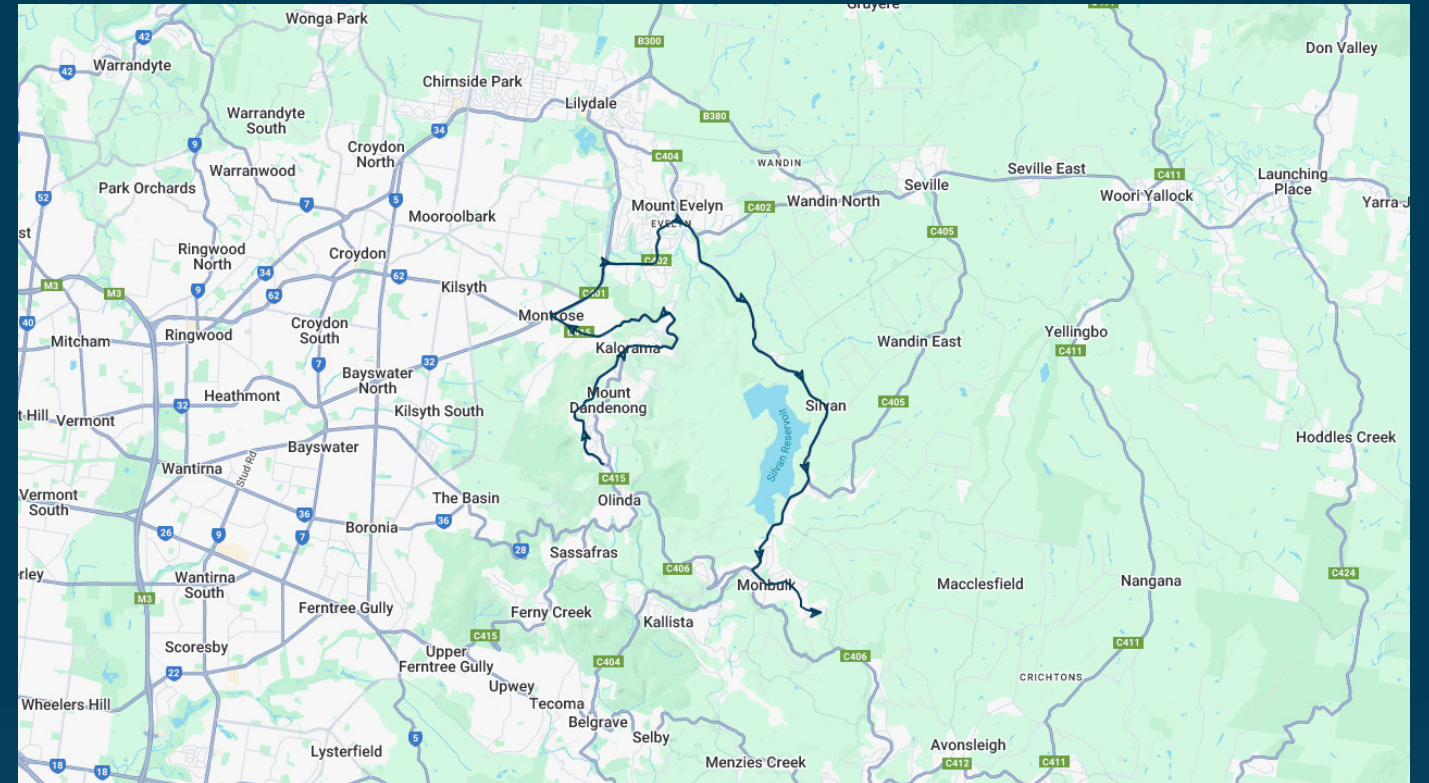

Monbulk College

Route: 5038 (SBSC) | Morning

Stop ID	Stop Name	Time	Stop ID	Stop Name	Time
HENCO	Balance Mountain Day Spa/Ridge Rd	07:51			
8961	Singleton Reserve/Ridge Rd	07:53			
8963	Obervatory Rd/Ridge Rd	07:55			
	Kalorama Five Ways/Ridge Rd	07:58			
8924	Kalorama Oval/Mt Dandenong Tourist Rd	08:00			
8926	Childs Rd/Mt Dandenong Tourist Rd	08:01			
8934	Old Coach Rd/Mt Dandenong Tourist Rd	08:03			
8936	Mt Dandenong Rd/Mt D'nong Tourist Rd	08:05			
14695	Swansea Rd/York Rd	08:09			
14543	Inverness Rd/York Rd	08:10			
14548	Clegg Rd/Monbulk Rd	08:16			
14550	McKillop Rd/Monbulk Rd	08:18			
46557	Monbulk Primary School/Main Rd	08:28			
44558	Monbulk College	08:35			

Monbulk College

Route: 5038 (SBSC) | Morning