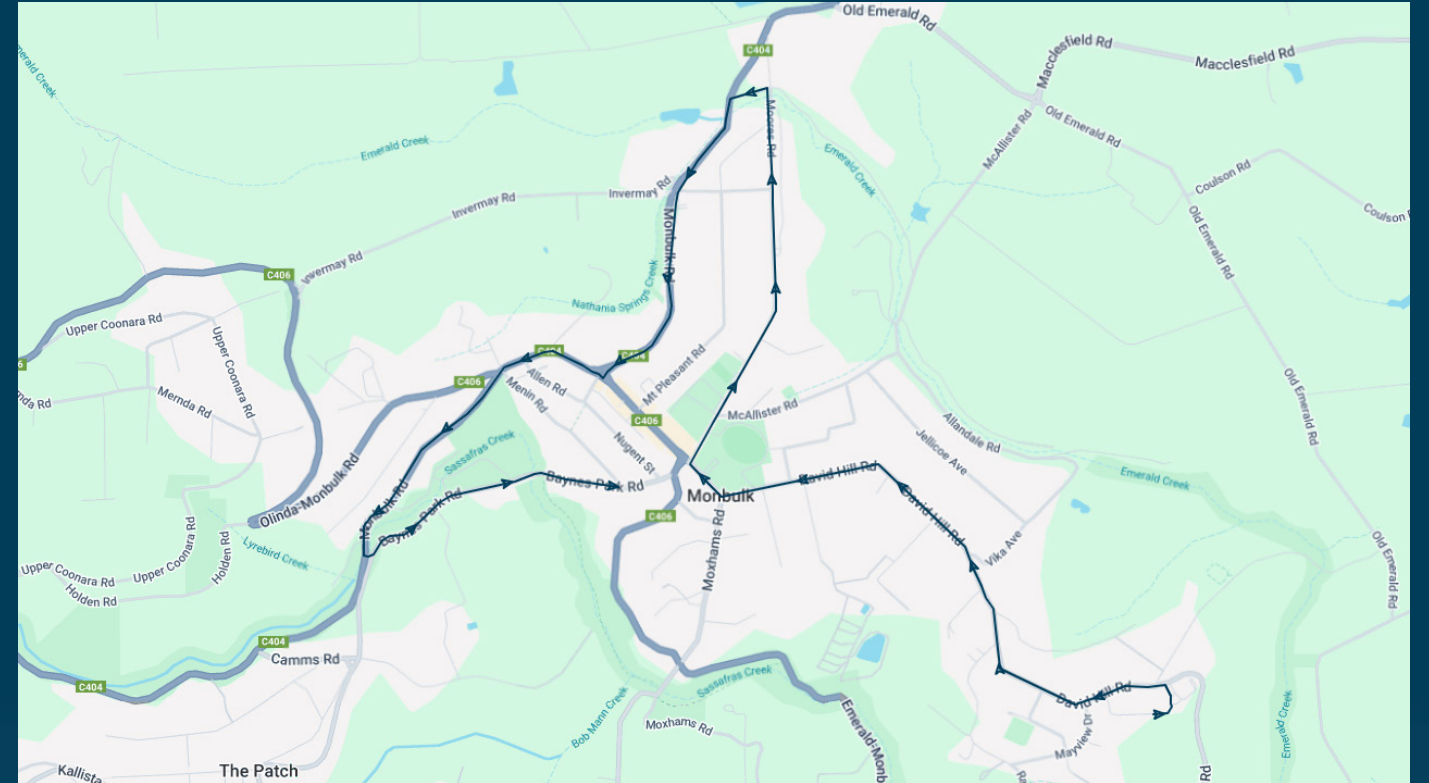

Monbulk College

Route: 5106 | Afternoon

Stop ID	Stop Name	Time	Stop ID	Stop Name	Time
44558	Monbulk College	15:15			
46557	Monbulk Primary School/Main Rd	15:16			
46558	St Paul's Catholic PS/Moores Rd	15:16			
14565	Invermay Rd/Monbulk Rd	15:17			
14566	535 Monbulk Rd	15:18			
14667	Monbulk Aquatic Centre/Baynes Park Rd	15:19			
14668	Menin Rd/Baynes Park Rd	15:20			

Monbulk College

Route: 5106 | Afternoon

TURN DIRECTIONS

Via Left David Hill Rd, Right Main Rd, Right Moores Rd, Left Emerald Creek Rd, Left Monbulk Rd, 3rd exit at roundabout, Left Baynes Park Rd to Menin Rd

To view our list of live tracked services, visit www.venturabus.com.au
Timetable Printed : 30 September 2024

Times listed are estimated times only, it is advised to arrive at your stop earlier than the listed time to avoid missing your bus.

You can also download the Ventura Tracker app to view real time bus locations of all services