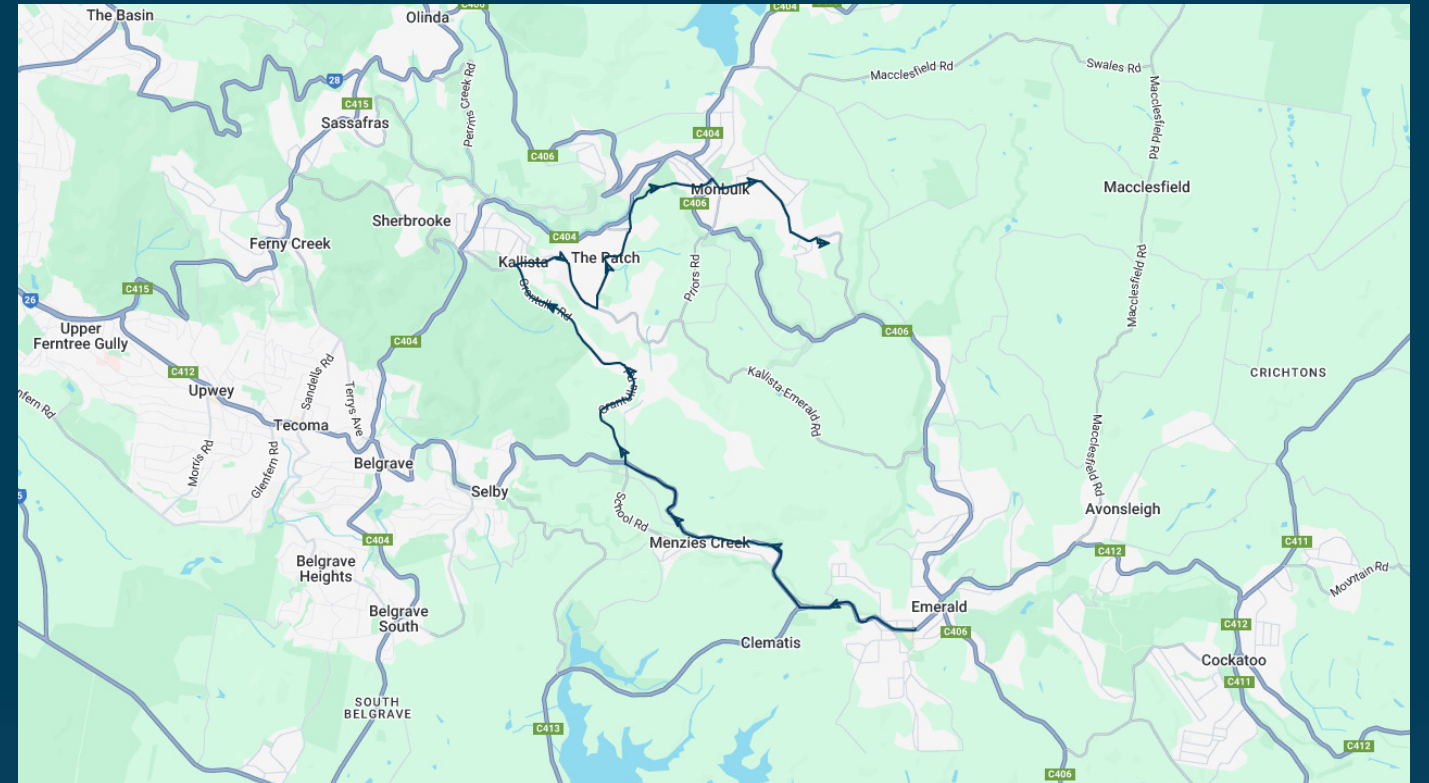

Monbulk College

Route: 5036 (SBSC) | Morning

Stop ID	Stop Name	Time	Stop ID	Stop Name	Time
13957	Emerald Village/Main St	07:54			
13958	Memorial Ave/Belgrave-Gembrook Rd	07:55			
13961	Clematis Station/Belgrave-Gembrook Rd	07:58			
13965	School Rd/Belgrave-Gembrook Rd	08:01			
	Hermons Saddle Reserve/Grantulla Rd	08:04			
	Ridge Rd/Grantulla Rd	08:07			
	Belford Rd/Grantulla Rd	08:08			
14660	Grantulla Rd/Kallista-Emerald Rd	08:10			
14662	The Patch Rd/Kallista-Emerald Rd	08:13			
14664	O'Connor's Rd/The Patch Rd	08:14			
14665	Camms Rd/The Patch Rd	08:17			
46557	Monbulk Primary School/Main Rd	08:25			
44558	Monbulk College	08:28			

Monbulk College

Route: 5036 (SBSC) | Morning

TURN DIRECTIONS

Via Belgrave-Gembrook Rd, Cont Belgrave-Emerald Rd, Right Grantulla Rd, Right Kallista-Emerald Rd, Left The Patch Rd, Right The Patch Rd, Cont Masches Hill, Cont Baynes Park Rd, Left Emerald-Monbulk Rd, Right Main Rd, Left David Hill Rd, Right into Monbulk College

To view our list of live tracked services, visit www.venturabus.com.au
Timetable Printed : 30 September 2024

Times listed are estimated times only, it is advised to arrive at your stop earlier than the listed time to avoid missing your bus.

You can also download the Ventura Tracker app to view real time bus locations of all services