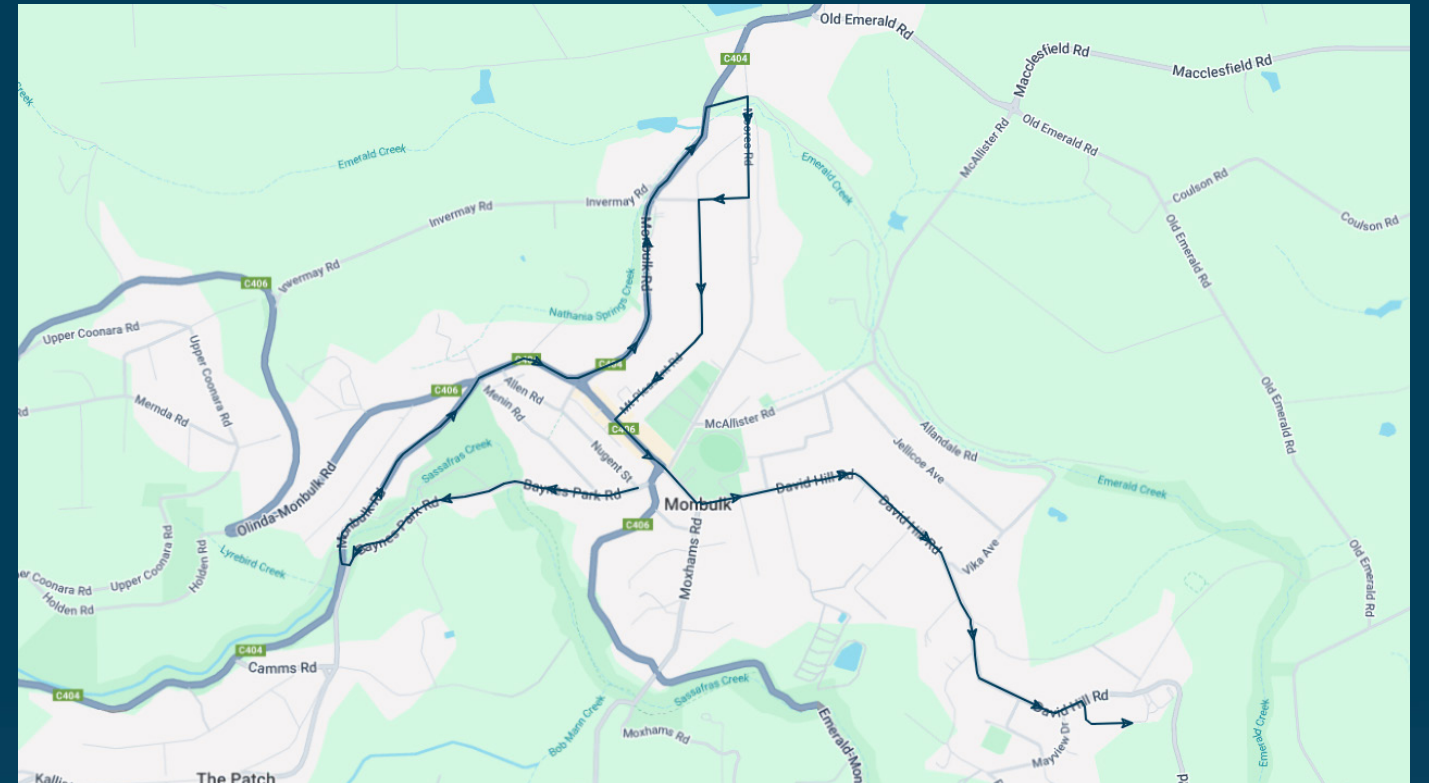

Monbulk College

Route: 5105 | Morning

Stop ID	Stop Name	Time	Stop ID	Stop Name	Time

14569	Menin Rd/Baynes Park Rd	08:35			
14570	Monbulk Aquatic Centre/Baynes Park Rd	08:36			
44556	St Paul's Primary School	08:42			
44558	Monbulk College	08:50			

Monbulk College

Route: 5105 | Morning