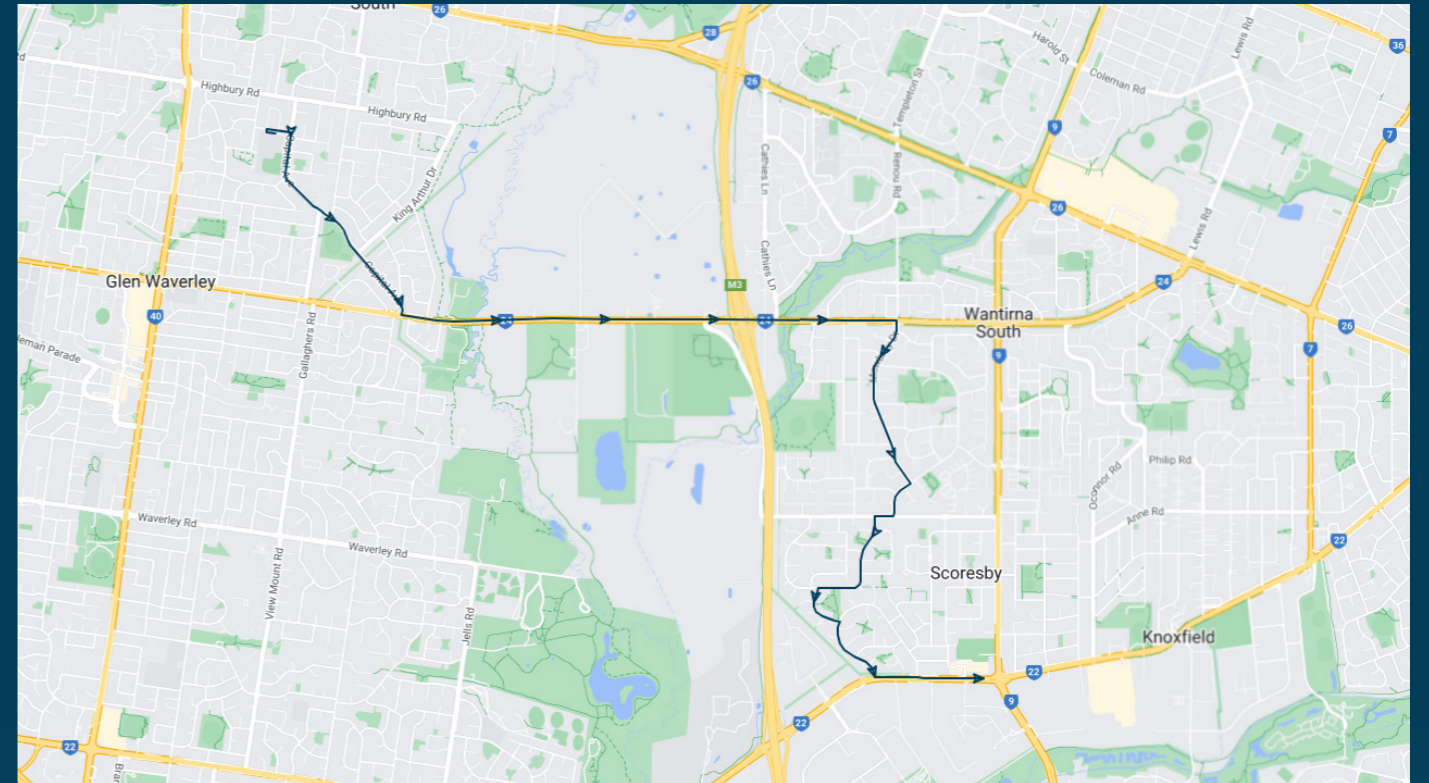

Highvale Secondary College

Route: 1042 | Afternoon

Stop ID	Stop Name	Time	Stop ID	Stop Name	Time
44520	Highvale Secondary College	15:05			
15454	Capital Ave/High Street Rd	15:09			
14658	Helpmann St/Mowbray Dr	15:22			
11771	George St/Argyle Way	15:23			
16808	Goya Ct/Berrabri Dr	15:26			
11180	Boyd Ct/Taunton Cres	15:27			
11179	Redcourt Reserve/Taunton Cres	15:28			
11178	Sandvyk Ct/Borg Cres	15:28			
11177	Carol St/Borg Cres	15:29			
14426	Borg Cres/Ferntree Gully Rd	15:30			
14425	Borg Cres/Ferntree Gully Rd	15:31			
14424	Stud Rd/Ferntree Gully Rd	15:33			

Highvale Secondary College

Route: 1042 | Afternoon

TURN DIRECTIONS

Via Right Troy St, Right Capital Ave, Left High St Rd to Capital Ave/High St Rd. Then runs express to Helpmann St/Mowbray Dr via High St Rd, Right Mowbray Dr, Right Argyle Way, Right George St, Left Berrabri Dr, Left Taunton Cr, Right Borg Cr, Left Ferntree Gully Rd to Stud Rd.

To view our list of live tracked services, visit www.venturabus.com.au
 Timetable Printed : 9 January 2025

Times listed are estimated times only, it is advised to arrive at your stop earlier than the listed time to avoid missing your bus.
You can also download the Ventura Tracker app to view real time bus locations of all services

Highvale Secondary College

Route: 1050 | Morning

TURN DIRECTIONS

Via Borg Cres, Right Taunton Cres, Right Berrabri Dr, Right George St, Left Argyle Way, Left Mowbray Dr, Left High St Rd, Right Capital Ave to Fonteyn Dr/High St Rd. Then runs express to Highvale Secondary Col via High St Rd, Right Capital Ave, Left into Highvale Secondary College