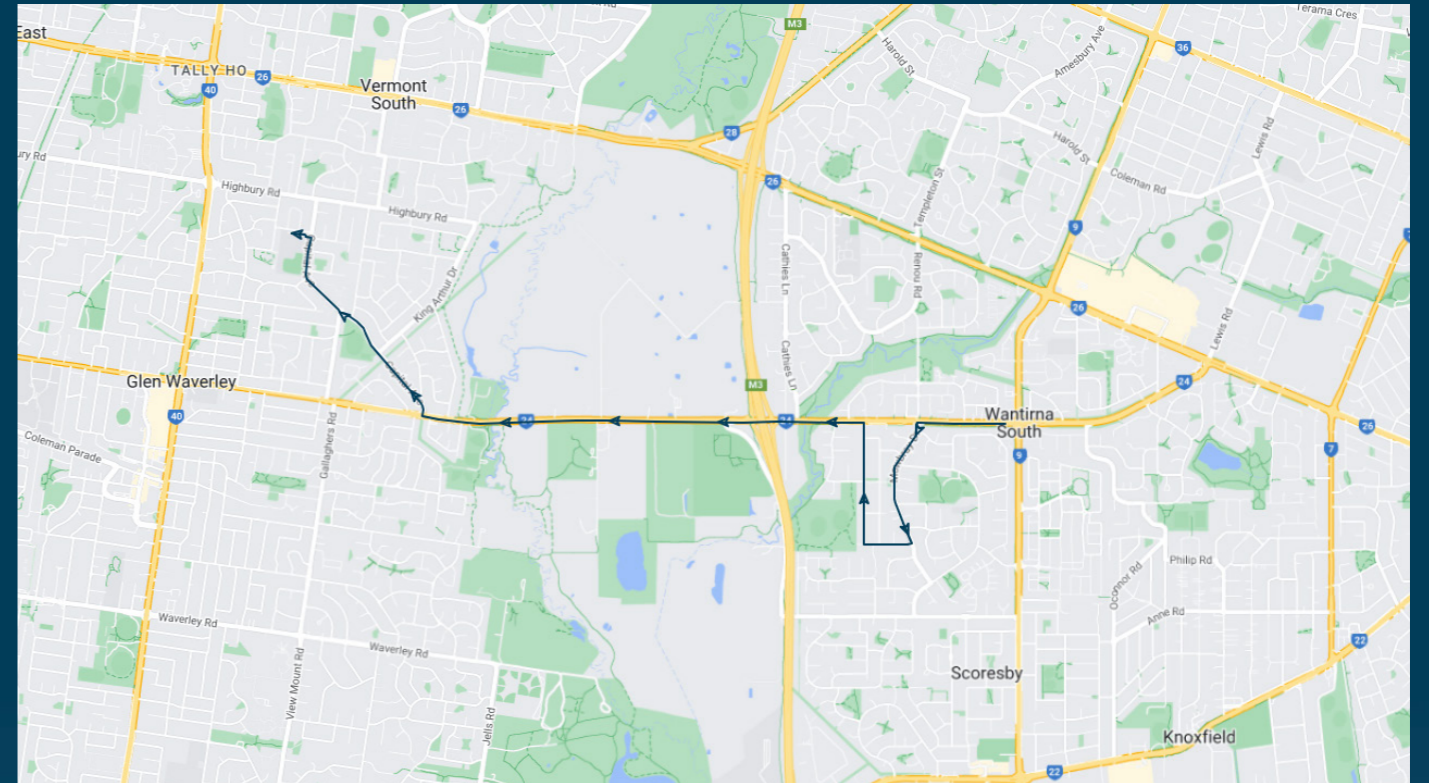

Highvale Secondary College

Route: 1050 | Morning

TURN DIRECTIONS

Via Borg Cres, Right Taunton Cres, Right Berrabri Dr, Right George St, Left Argyle Way, Left Mowbray Dr, Left High St Rd, Right Capital Ave to Fonteyn Dr/High St Rd. Then runs express to Highvale Secondary Col via High St Rd, Right Capital Ave, Left into Highvale Secondary College

To view our list of live tracked services, visit www.venturabus.com.au
 Timetable Printed : 30 September 2024

Times listed are estimated times only, it is advised to arrive at your stop earlier than the listed time to avoid missing your bus.

You can also download the Ventura Tracker app to view real time bus locations of all services

Highvale Secondary College

Route: 1051 | Morning

Stop ID	Stop Name	Time	Stop ID	Stop Name	Time
15410	High Street Rd (after)/ Stud Rd	07:55			
15411	Jenola Pde/High Street Rd	07:56			
15412	Mowbray Dr/High Street Rd	07:56			
14715	Roycroft Ave/Mowbray Dr	07:56			
14700	Tasman Ct/Mowbray Dr	07:56			
14694	Amour Ct/Mowbray Dr	07:56			
10564	High Street Rd/Fonteyn Dr	07:57			
22771	Blind Creek Lane/High Street Rd	07:57			
15830	Cathies Lane/High Street Rd	07:58			
44086	Eastlink/High Street Rd	08:08			
15828	Dandenong Valley Parklands/High Street Rd	08:09			
15827	Nortons Lane/High Street Rd	08:09			
44520	Highvale Secondary College	08:15			

Highvale Secondary College

Route: 1051 | Morning

TURN DIRECTIONS

Via High St Rd, Left Mowbray Dr, Right Helpmann St, Right Fonteyn Dr, Left High St Rd, Right Capital Av, Left into Highvale Secondary College