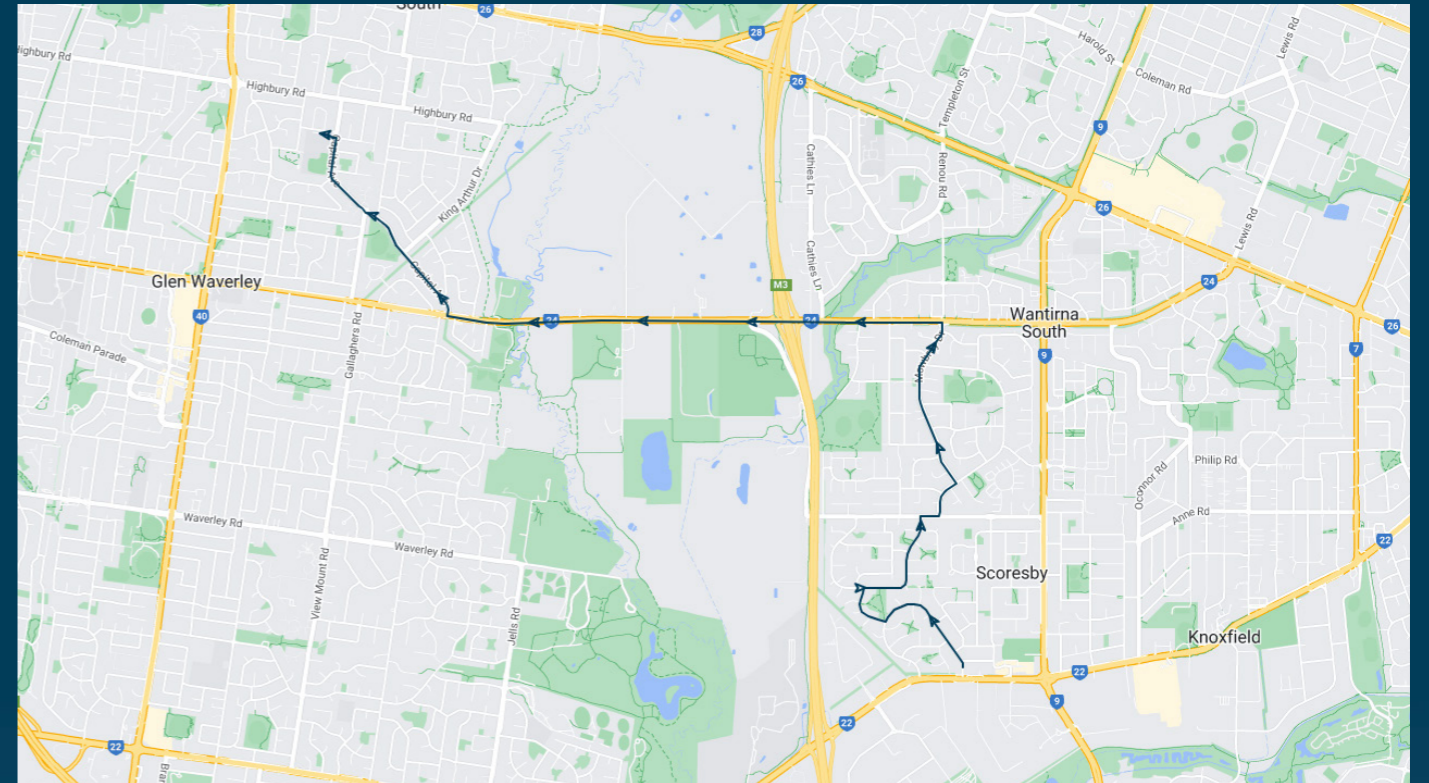

Highvale Secondary College

Route: 1042 | Afternoon

TURN DIRECTIONS

Via Right Troy St, Right Capital Ave, Left High St Rd to Capital Ave/High St Rd. Then runs express to Helpmann St/Mowbray Dr via High St Rd, Right Mowbray Dr, Right Argyle Way, Right George St, Left Berrabri Dr, Left Taunton Cr, Right Borg Cr, Left Ferntree Gully Rd to Stud Rd.

To view our list of live tracked services, visit www.venturabus.com.au
 Timetable Printed : 9 January 2025

Times listed are estimated times only, it is advised to arrive at your stop earlier than the listed time to avoid missing your bus.
You can also download the Ventura Tracker app to view real time bus locations of all services

Highvale Secondary College

Route: 1050 | Morning

Stop ID	Stop Name	Time	Stop ID	Stop Name	Time
40168	Ferntree Gully Rd/Borg Cres	07:40			
16802	Beverley St/Borg Cres	07:40			
16803	Hilary St/Borg Cres	07:41			
16804	Rubens Ct/Borg Cres	07:42			
16805	Redcourt Reserve/Taunton Cres	07:43			
16806	Boyd Ct/Taunton Cres	07:44			
16807	Taunton Cres/Berrabri Dr	07:45			
16808	Goya Ct/Berrabri Dr	07:45			
16809	Julian Ave/Berrabri Dr	07:46			
16810	George St/Berrabri Dr	07:47			
16811	George St/Argyle Way	07:48			
16815	Helpmann St/Mowbray Dr	07:50			
16816	Loxton Ave/Mowbray Dr	07:51			
16817	Tasman Cl/Mowbray Dr	07:52			
16818	Rowena Rise/Mowbray Dr	07:54			
15413	Fonteyn Dr/High Street Rd	07:55			
44520	Highvale Secondary College	08:15			

Highvale Secondary College

Route: 1050 | Morning

TURN DIRECTIONS

Via Borg Cres, Right Taunton Cres, Right Berrabri Dr, Right George St, Left Argyle Way, Left Mowbray Dr, Left High St Rd, Right Capital Ave to Fonteyn Dr/High St Rd. Then runs express to Highvale Secondary Col via High St Rd, Right Capital Ave, Left into Highvale Secondary College