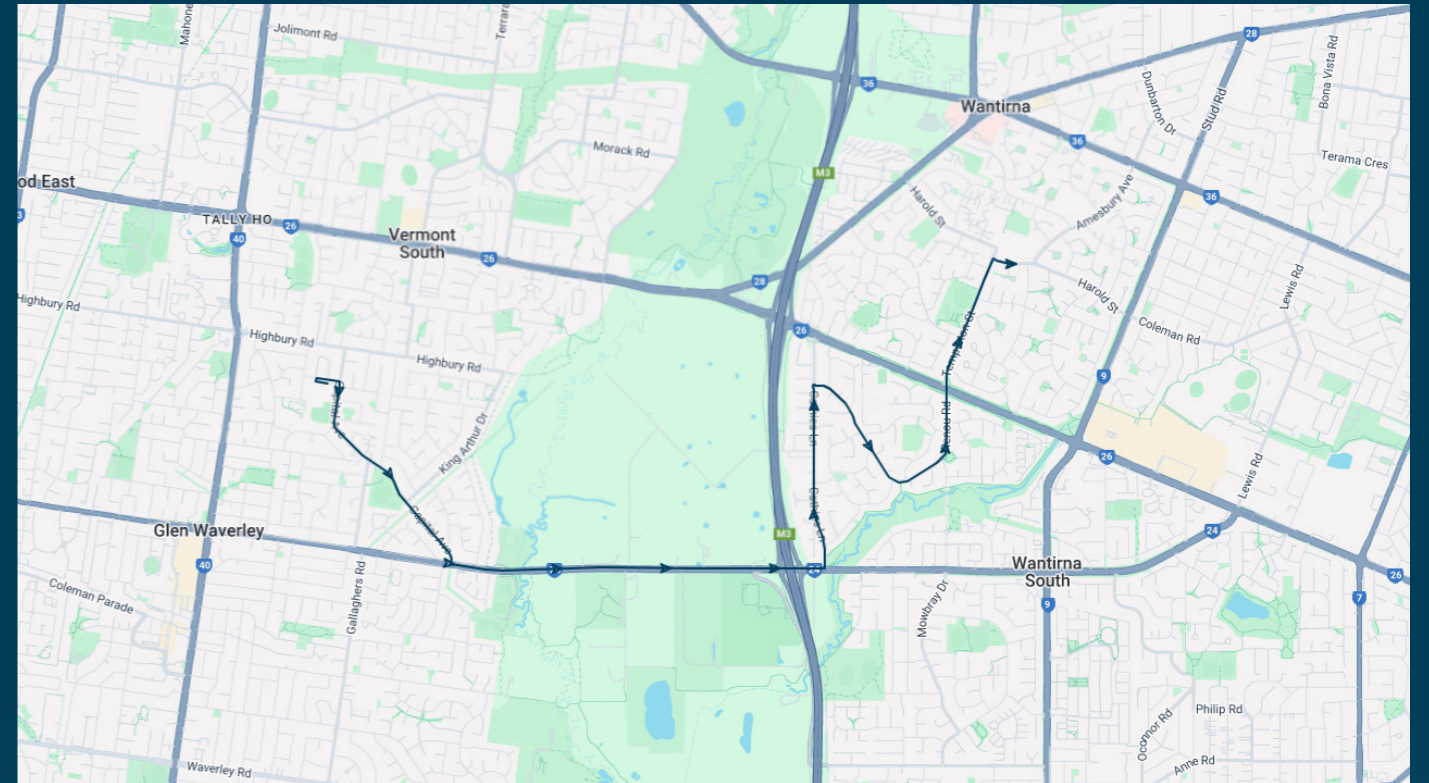

Highvale Secondary College

Route: 1059 | Afternoon

Stop ID	Stop Name	Time	Stop ID	Stop Name	Time
44520	Highvale Secondary College	15:05			
15459	High Street Rd/Cathies Lane	15:15			
15460	Tandragee Cl/Cathies Lane	15:16			
15461	Sylvana St/Cathies Lane	15:17			
15462	Alexis Ct/Cathies Lane	15:18			
16691	Burwood Hwy/Templeton St	15:24			
16692	Raheen Ave/Templeton St	15:24			
16693	Templeton Reserve/Templeton St	15:25			
16694	Marlo St/Templeton St	15:25			
44625	Wantirna College/Harold St	15:27			

Times listed are estimated times only, it is advised to arrive at your stop earlier than the listed time to avoid missing your bus.

You can also download the Ventura Tracker app to view real time bus locations of all services

Highvale Secondary College

Route: 1059 | Afternoon