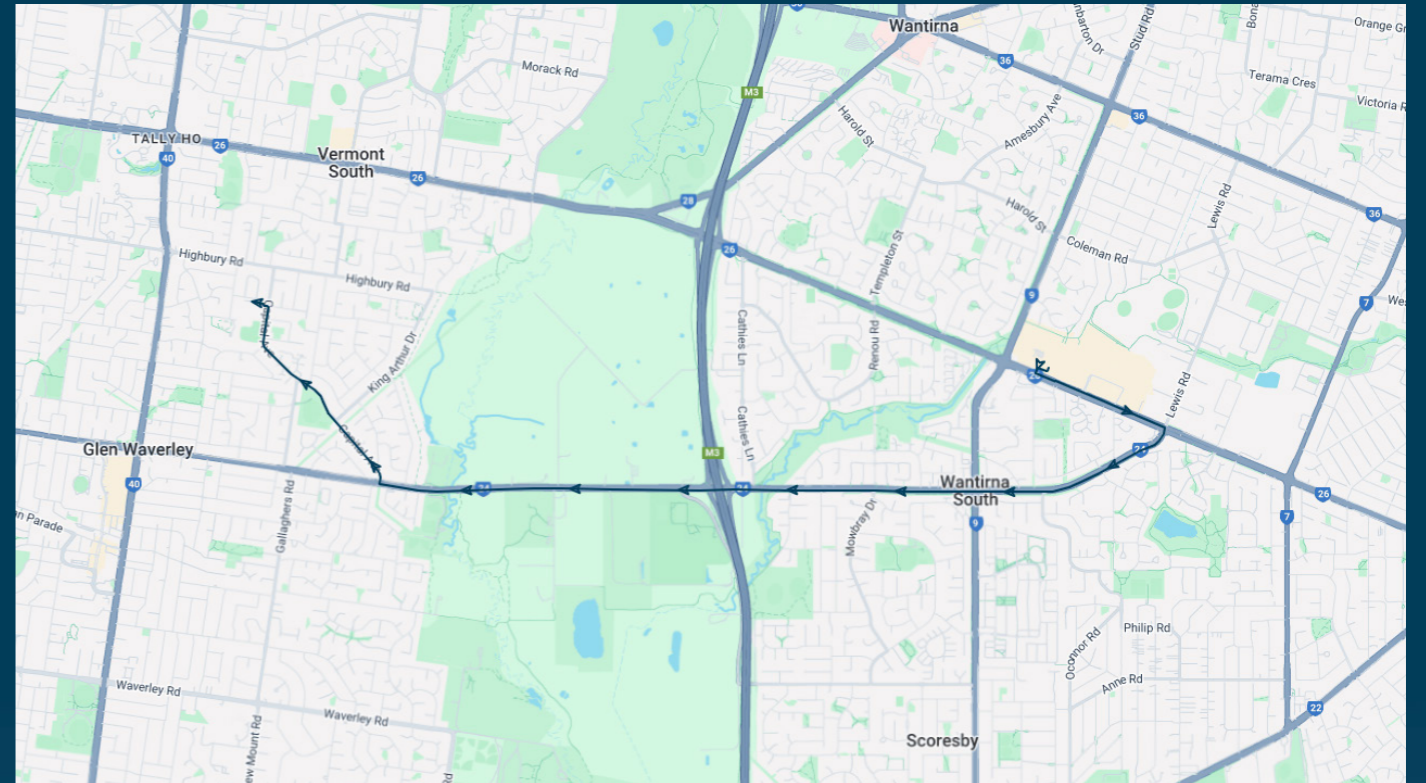

To view our list of live tracked services, visit www.venturabus.com.au
 Timetable Printed : 30 September 2024

Times listed are estimated times only, it is advised to arrive at your stop earlier than the listed time to avoid missing your bus.

You can also download the Ventura Tracker app to view real time bus locations of all services

Highvale Secondary College

Route: 1057 | Morning

Stop ID	Stop Name	Time	Stop ID	Stop Name	Time
19632	Knox City SC	07:50			
8262	Capital City Bvd/Burwood Hwy	07:51			
15405	Burwood Hwy/High Street Rd	07:52			
15406	Ravenhill Way/High Street Rd	07:53			
15407	Huntingdon Dr/High Street Rd	07:54			
15408	Wallace Rd/High Street Rd	07:55			
15410	High Street Rd	07:56			
15411	Jenola Pde/High Street Rd	07:56			
15412	Mowbray Dr/High Street Rd	07:57			
15413	Fonteyn Dr/High Street Rd	07:58			
22771	Blind Creek Lane/High Street Rd	07:59			
15830	Cathies Lane/High Street Rd	08:00			
44086	Eastlink/High Street Rd	08:00			
15828	Dandenong Valley Parklands/High Street Rd	08:02			
15827	Nortons Lane/High Street Rd	08:03			
44520	Highvale Secondary College	08:10			

Times listed are estimated times only, it is advised to arrive at your stop earlier than the listed time to avoid missing your bus.

You can also download the Ventura Tracker app to view real time bus locations of all services

Highvale Secondary College

Route: 1057 | Morning

TURN DIRECTIONS

Via Left Burwood Hwy, Right High St Rd, Right Capital Ave, Left into Highvale Secondary College

To view our list of live tracked services, visit www.venturabus.com.au
 Timetable Printed : 30 September 2024