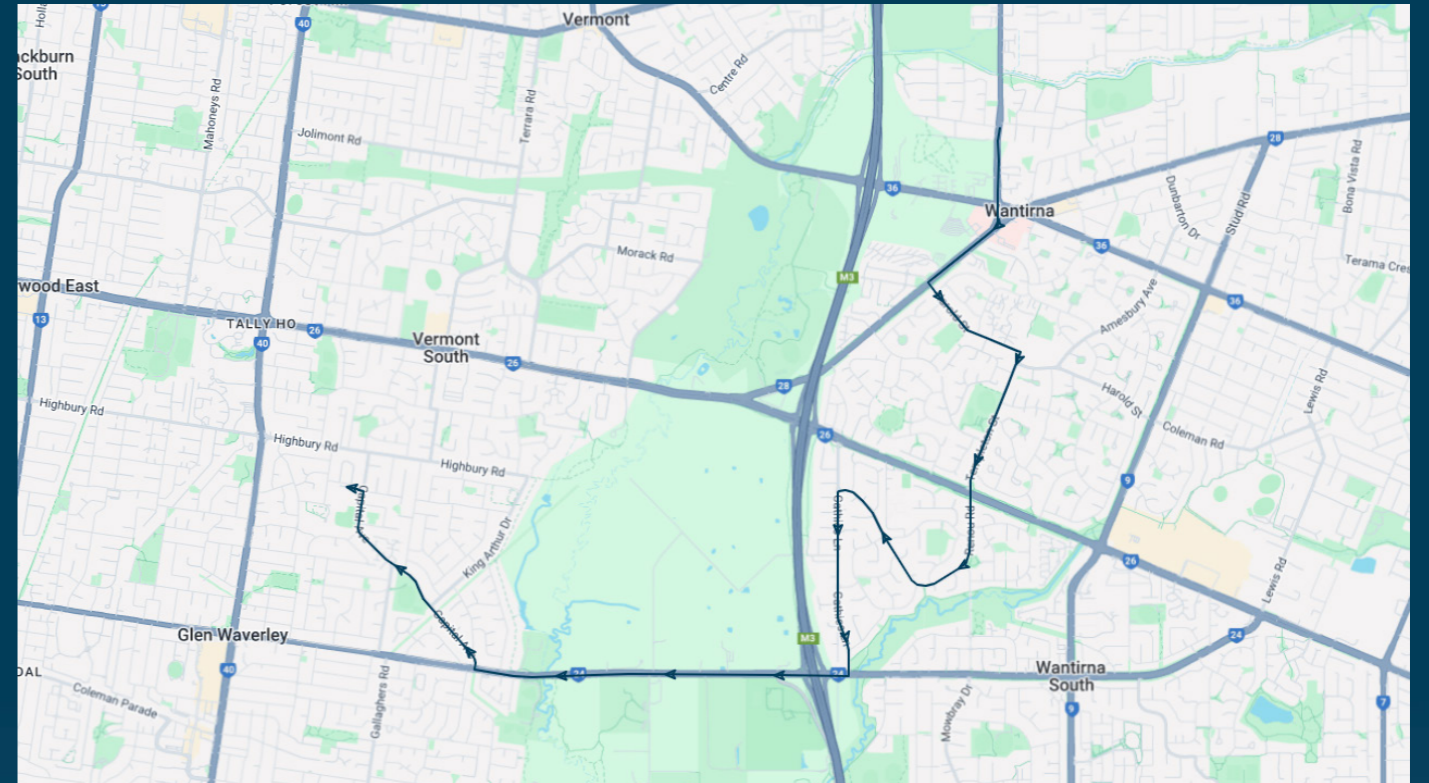

Times listed are estimated times only, it is advised to arrive at your stop earlier than the listed time to avoid missing your bus.

You can also download the Ventura Tracker app to view real time bus locations of all services

To view our list of live tracked services, visit www.venturabus.com.au
 Timetable Printed : 30 September 2024

Highvale Secondary College

Route: 1084 | Morning

Stop ID	Stop Name	Time	Stop ID	Stop Name	Time
15230	Selkirk Ave/Wantirna Rd	07:45			
15229	Garrison Gr/Wantirna Rd	07:46			
16682	Boronia Rd/Wantirna Rd	07:46			
16683	Knox Private Hospital/Mountain Hwy	07:46			
16684	Harold St/Mountain Hwy	07:47			
16685	Linsley Way/Harold St	07:48			
16686	Clearview Dr/Harold St	07:49			
16687	Salford Park Ret Village/Harold St	07:50			
16689	Marlo St/Templeton St	07:50			
16690	Templeton Reserve/Templeton St	07:51			
23265	Raheen Ave/Templeton St	07:52			
15929	Miriam Ct/Cathies Lane	07:56			
15928	Alexis Ct/Cathies Lane	07:57			
15833	Sylvana St/Cathies Lane	07:58			
15832	Tandragee Ct/Cathies Lane	07:59			
15831	High Street Rd/Cathies Lane	07:59			
44520	Highvale Secondary College	08:10			

Highvale Secondary College

Route: 1084 | Morning

TURN DIRECTIONS

Via Wantirna Rd, Right Mountain Hwy, Left Harold St, Right Templeton St, Cont Renou Rd, Left Cathies La to High Street Rd. Then run express to Highvale Secondary College via Right High Street Rd and Right Capital Av to school

You can also download the Ventura Tracker app to view real time bus locations of all services