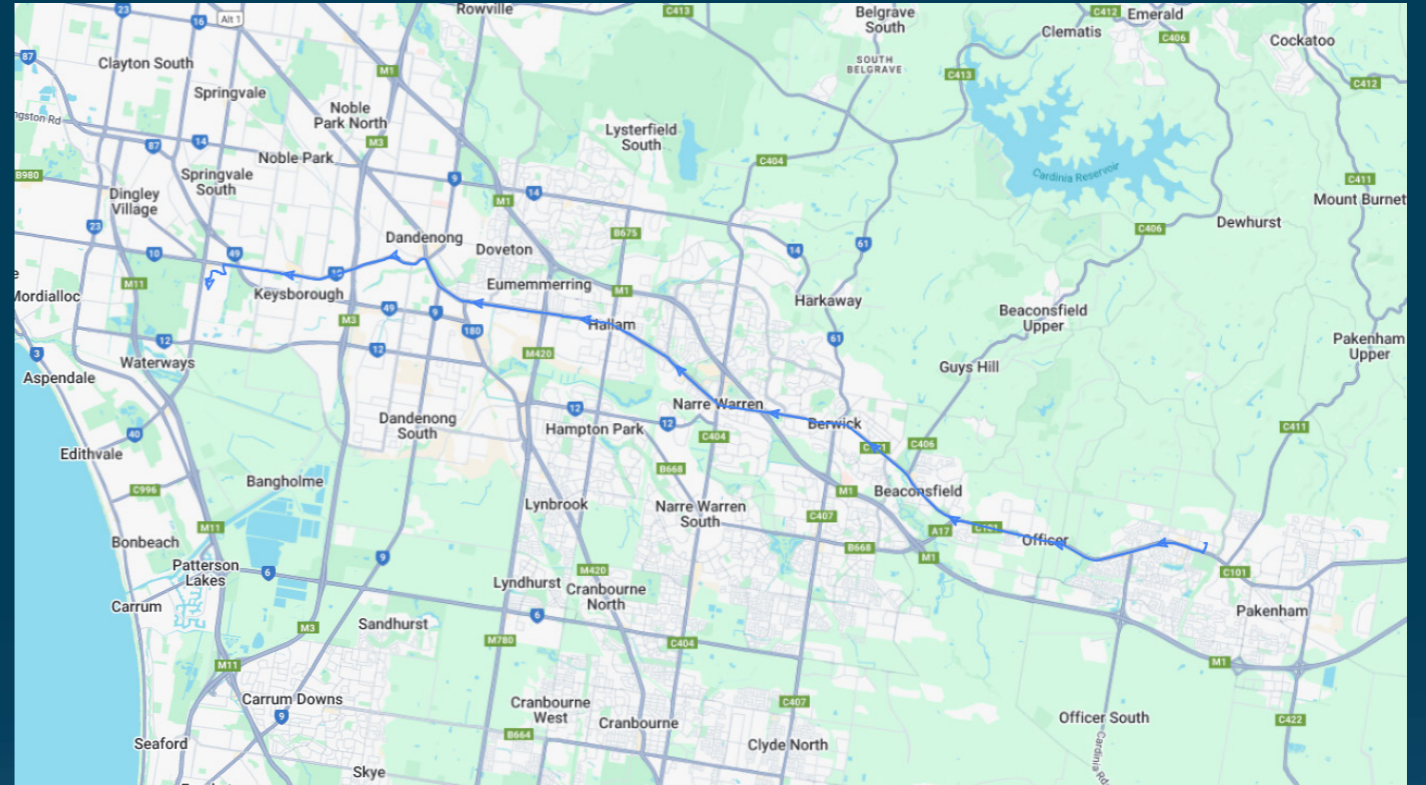

Route: 2211 | Morning

Stop ID	Stop Name	Time	Stop ID	Stop Name	Time
44589	Ventura Pakenham Depot	07:25			
3451	Cardinia Rd/Princes Hwy	07:28			
3454	Station St/Princes Hwy	07:31			
3455	Bayview Rd/Princes Hwy	07:33			
48731	Timbertop Bvd/Princes Hwy	07:33			
3456	Brunt Rd/Princes Hwy	07:33			
3457	O'Neil Rd/Princes Hwy	07:35			
3461	Woods St/Princes Hwy	07:37			
3462	Haileybury College/Princes Hwy	07:40			
3464	Bryn Mawr Bvd/Princes Hwy	07:42			
3465	Edrington Park Retirement Village	07:45			
glprw	Gloucester Ave/Princes Hwy	07:45			
3468	York Rd/Princes Hwy	07:46			
3469	Wilson Botanic Park/Princes Hwy	07:46			
3470	William Rd/Princes Hwy	07:47			
4216	Cyril Molyneux Reserve/Princes Hwy	07:47			
4217	Richardson St/Princes Hwy	07:48			
4218	Lloyd Ave/Princes Hwy	07:49			
4219	Stewart Ave/Princes Hwy	07:50			
4221	Webb St/Princes Hwy	07:51			
4223	Springwood Ave/Princes Hwy	07:51			
4327	Max Pawsey Reserve/Princes Hwy	07:52			
4224	Fountain Gate Tennis Club/Princes Hwy	07:52			
4225	Tinks Rd/Princes Hwy	07:53			
4226	Hinrichsen Dr/Princes Hwy	07:54			
44538	Haileybury College - Keysborough Campus	08:20			
46632	Haileybury College - Newlands Campus	08:23			

Times listed are estimated times only, it is advised to arrive at your stop earlier than the listed time to avoid missing your bus.

You can also download the Ventura Tracker app to view real time bus locations of all services

Haileybury College (Keysborough & Newlands Campuses)

Route: 2211 | Morning