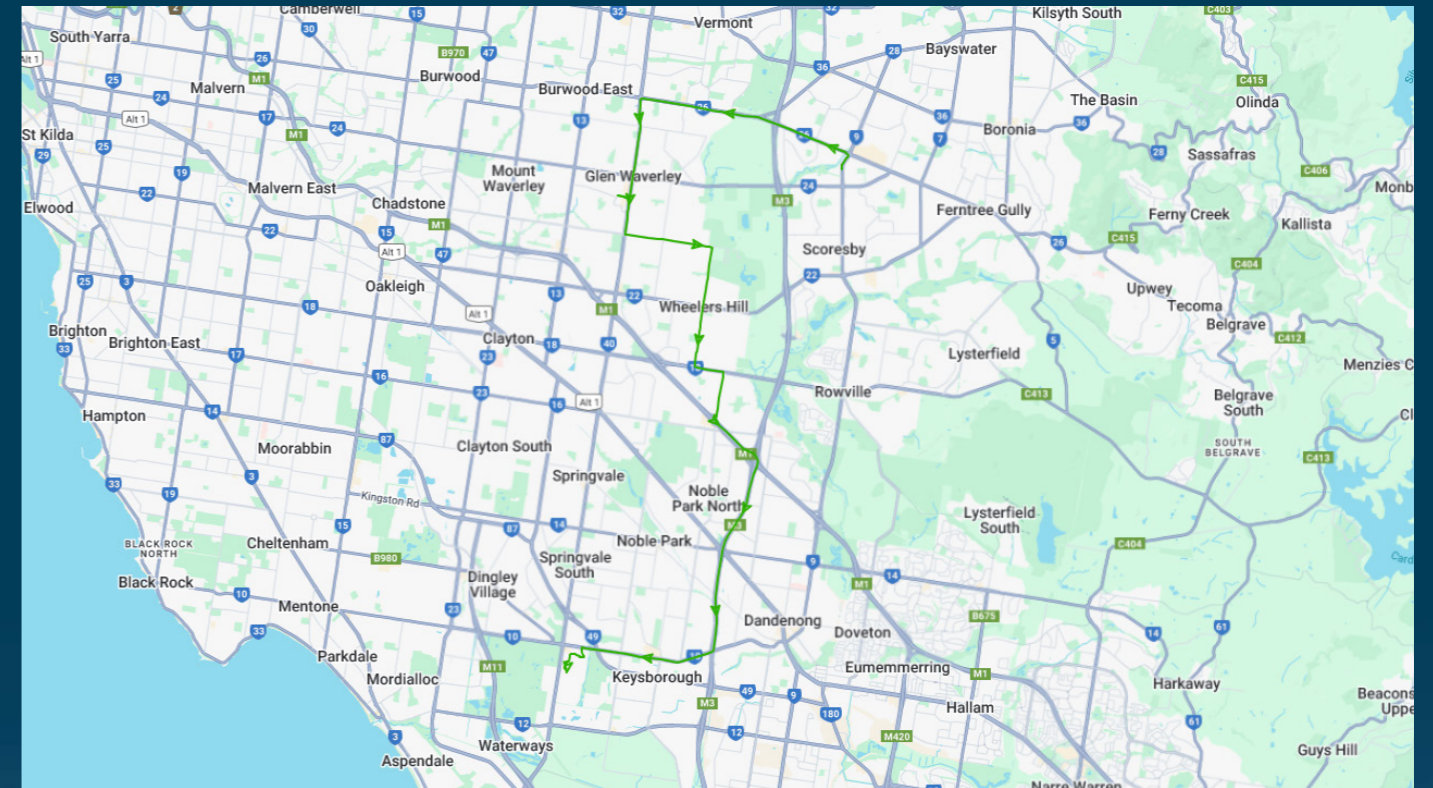

You can also download the Ventura Tracker app to view real time bus locations of all services

Haileybury College (Keysborough & Newlands Campuses)

Route: 2224 | Morning

Stop ID	Stop Name	Time	Stop ID	Stop Name	Time
15162	Swinburne TAFE/Stud Rd	07:15			
8702	Renou Rd/Burwood Hwy	07:16			
8700	Cathies Lane/Burwood Hwy	07:17			
8698	Morack Rd/Burwood Hwy	07:18			
habuw	Hanover Rd/Burwood Hwy	07:18			
13672	Weeden Dr/Springvale Rd	07:20			
12512	Highbury Rd/Springvale Rd	07:21			
13674	Foxley St/Springvale Rd	07:22			
13675	Campbell St/Springvale Rd	07:24			
22324	Landridge St/Springvale Rd	07:25			
21015	Glen Waverley Station - Bay 5	07:30			
15066	Larkspur Cct/Waverley Rd	07:35			
15451	Viewpoint Ave/Waverley Rd	07:36			
dospe	Dominion Ave/Springvale Rd	07:37			
16787	879 Waverley Rd	07:38			
16789	Strickland Dr/Jells Rd	07:39			
16790	Heysham Dr/Jells Rd	07:40			
16791	Homestead Dr/Jells Rd	07:41			
16792	Petronella Ave/Jells Rd	07:42			
16793	Ajax Dr/Jells Rd	07:43			
1476	Bruford Ave/Jells Rd	07:45			
22714	Wellington Rd/Jacksons Rd	07:52			
22716	Carboni Ct/Jacksons Rd	07:53			
44538	Haileybury College - Keysborough Campus	08:15			
46632	Haileybury College - Newlands Campus	08:18			

Times listed are estimated times only, it is advised to arrive at your stop earlier than the listed time to avoid missing your bus.

You can also download the Ventura Tracker app to view real time bus locations of all services

Haileybury College (Keysborough & Newlands Campuses)

Route: 2224 | Morning

TURN DIRECTIONS

Via Stud Rd, Left Burwood Hwy, Left Springvale Rd, Right Railway Pde Nth, Left Glen Waverley Station Bus Interchange, Right Railway Pde Nth, Right Springvale Rd, Left Waverley Rd, Cont Right Jells Rd, Left Wellington Rd, Right Jacksons Rd, Right Monash Fwy, Left Eastlink, Right Cheltenham Rd, Left Lake View Blvd, Right Edgewater Dr into Haileybury College