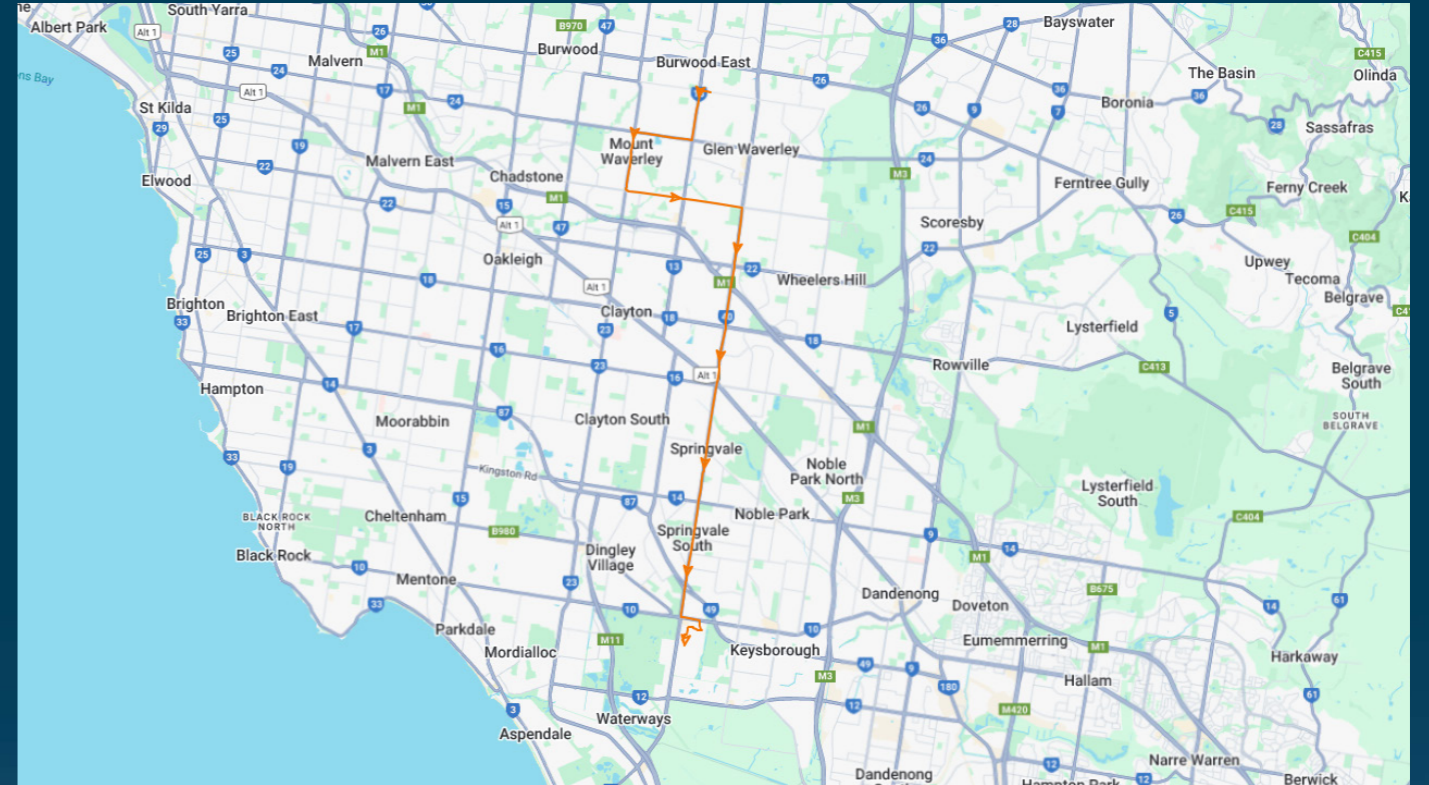

Haileybury College (Keysborough & Newlands Campuses)

Route: 2225 | Morning

Stop ID	Stop Name	Time	Stop ID	Stop Name	Time
15810	Sevenoaks Rd/Highbury Rd	07:30			
15874	Cypress Ave/Blackburn Rd	07:31			
15876	Cherry St/Blackburn Rd	07:33			
12369	Inverell Ave/High Street Rd	07:34			
12372	Fleet St/High Street Rd	07:34			
9519	White St/Stephensons Rd	07:35			
6411	Charlton St/Stephensons Rd	07:37			
12706	Regent St/Waverley Rd	07:40			
11810	Scammell Cl/Waverley Rd	07:41			
11813	Stableford Ave/Waverley Rd	07:43			
20254	Ranfurlie Dr/Springvale Rd	07:47			
22327	Whites Lane/Springvale Rd	07:50			
22329	Brandon Park SC/Springvale Rd	07:51			
13677	Monash Dr/Springvale Rd	07:53			
2004	Kemp St/Springvale Rd	07:57			
2015	Heatherton Rd/Springvale Rd	08:02			
44538	Haileybury College - Keysborough Campus	08:17			
46632	Haileybury College - Newlands Campus	08:20			

Haileybury College (Keysborough & Newlands Campuses)

Route: 2225 | Morning

TURN DIRECTIONS

Via Highbury Rd, Left Blackburn Rd, Right High St Rd, Left Stephenson St, Left Waverley Rd, Right Springvale Rd, Left Cheltenham Rd, Right Lake View Blvd, Left Edgewater Dr into Haileybury College