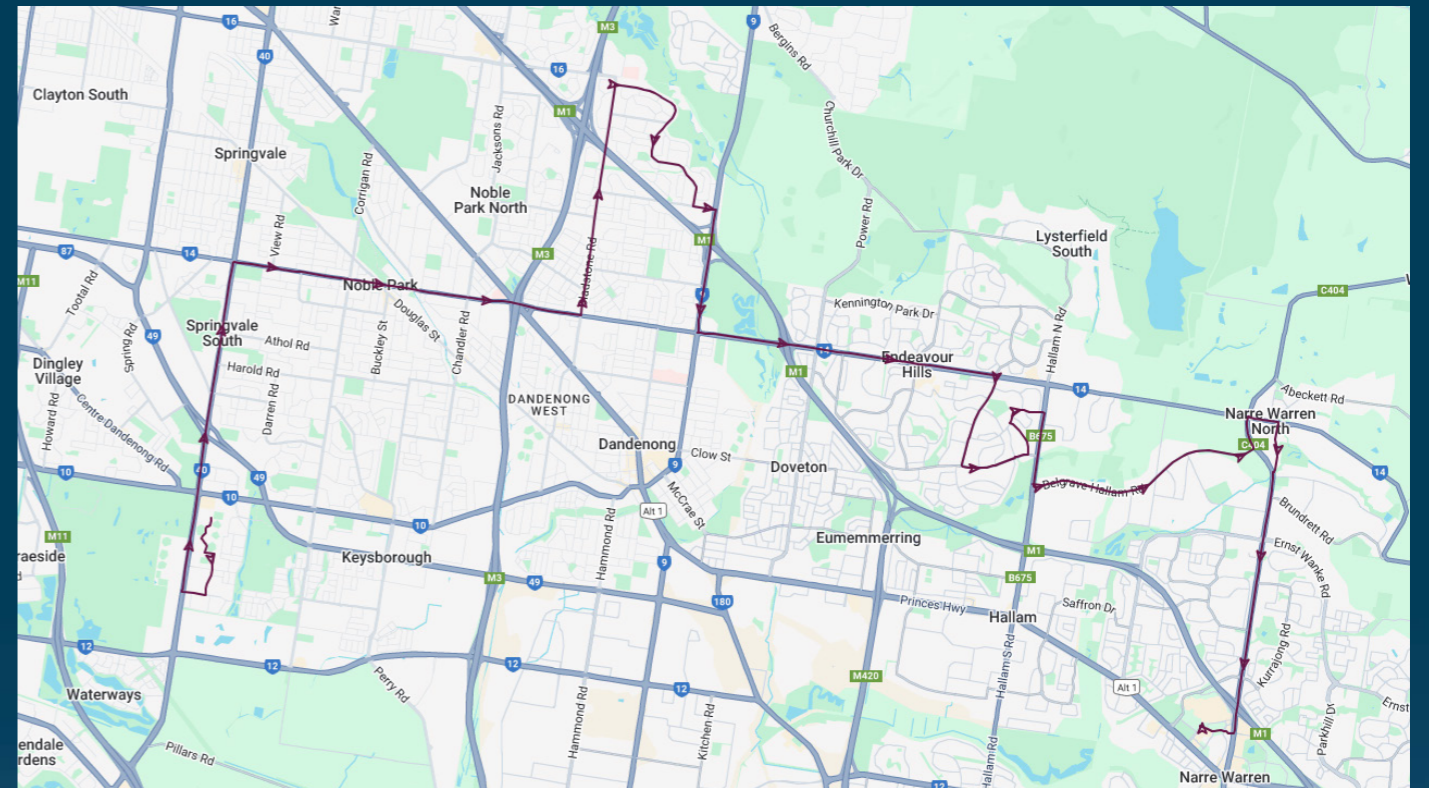

Times listed are estimated times only, it is advised to arrive at your stop earlier than the listed time to avoid missing your bus.

You can also download the Ventura Tracker app to view real time bus locations of all services

Haileybury College (Keysborough & Newlands Campuses)

Route: 2200 | Afternoon

TURN DIRECTIONS

Via Scotch Ave, Cont Stanford Ave, Right Keylana Dr, Right Springvale Rd, Right Heatherton Rd, Left Gladstone Rd, Right Outlook Dr, Left Brady Rd, Right Stud Rd, Left Heatherton Rd, Right John Fawkner Rd, Left James Cook Dr, Left Conran Ave, Right Thomas Mitchell Dr, Right Hallam Rd Nth, Left Belgrave-Hallam Rd, Left Belgrave-Hallam Rd, Right Heatherton Rd, Right Memorial Dr, Left Narre Warren Nth Rd, Right Overland Dr, u-turn at 3rd roundabout, Left into Fountain Gate SC

To view our list of live tracked services, visit www.venturabus.com.au
Timetable Printed : 30 September 2024