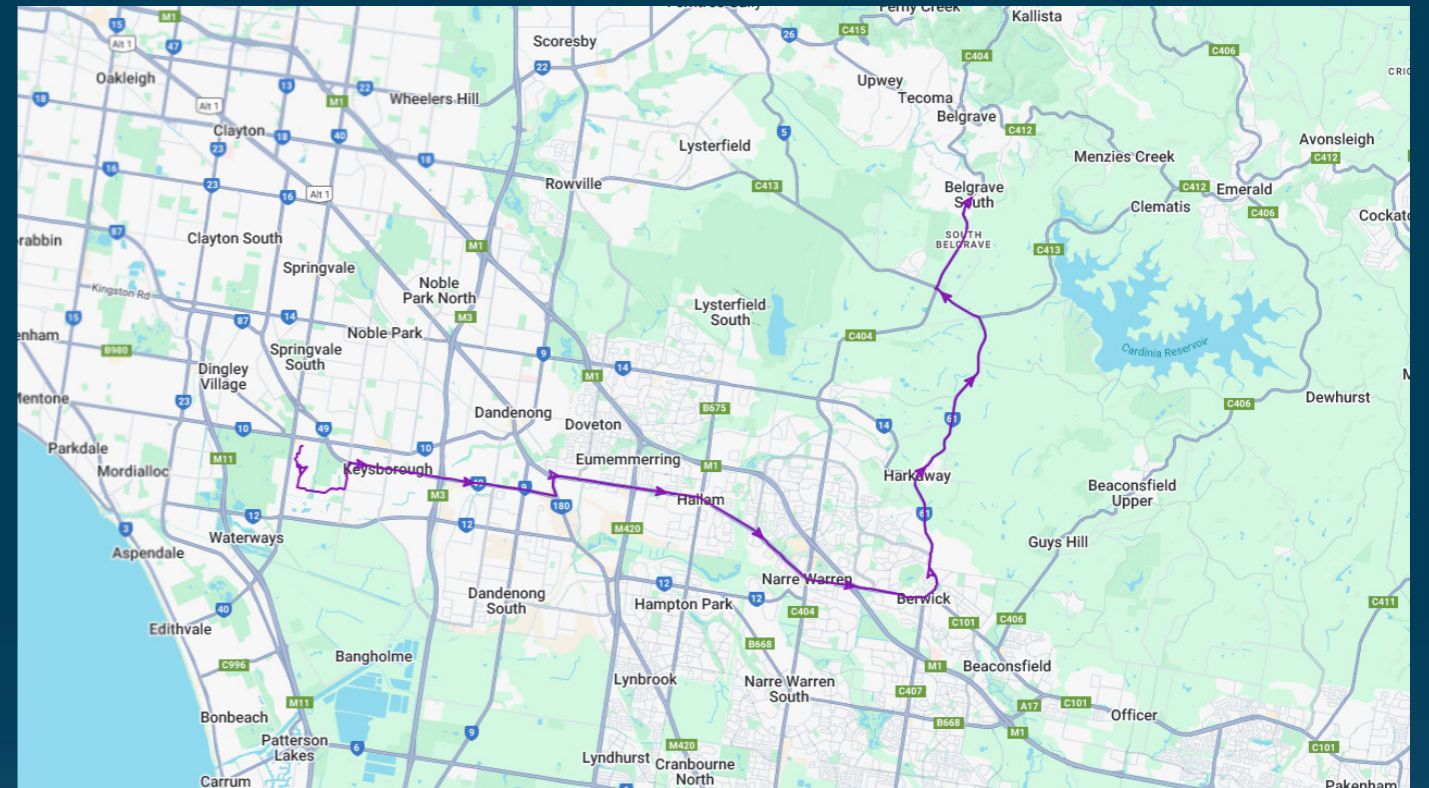

You can also download the Ventura Tracker app to view real time bus locations of all services

Haileybury College (Keysborough & Newlands Campuses)

Route: 2209 | Afternoon

Stop ID	Stop Name	Time	Stop ID	Stop Name	Time
44538	Haileybury College - Keysborough Campus	15:55			
46632	Haileybury College - Newlands Campus	15:55			
3683	Hinrichsen Dr/Princes Hwy	16:21			
3684	Tinks Rd/Princes Hwy	16:22			
3685	Fountain Gate Tennis Club/Princes Hwy	16:23			
3686	Springwood Ave/Princes Hwy	16:24			
3688	Webb St/Princes Hwy	16:25			
14718	Berwick Inn/Lyall Rd	16:32			
14791	Russel Ave/Harkaway Rd	16:33			
14792	Outlook Dr/Harkaway Rd	16:33			
hakin	King Rd/Harkaway Rd	16:38			
gehan	George Rae Ave/Harkaway Rd	16:39			
ncfa1	Narre Warren East CFA/Berwick Rd	16:47			
44161	Wellington Rd/Belgrave-Hallam Rd	16:50			
13865	Gilmore Ct/Belgrave - Hallam Rd	16:55			

Haileybury College (Keysborough & Newlands Campuses)

Route: 2209 | Afternoon

TURN DIRECTIONS

Via Scotch Ave, Cont Stanford Ave, Left Keylana Dr, Left Chapel Rd, Right Dandenong Bypass, Left Sth Gippsland Hwy, Right Princes Hwy, Left Lyall Rd, Left Harkaway Rd, Cont Berwick Rd, Left Wellington Rd, Right Belgrave-Hallam Rd to Gilmore Ct