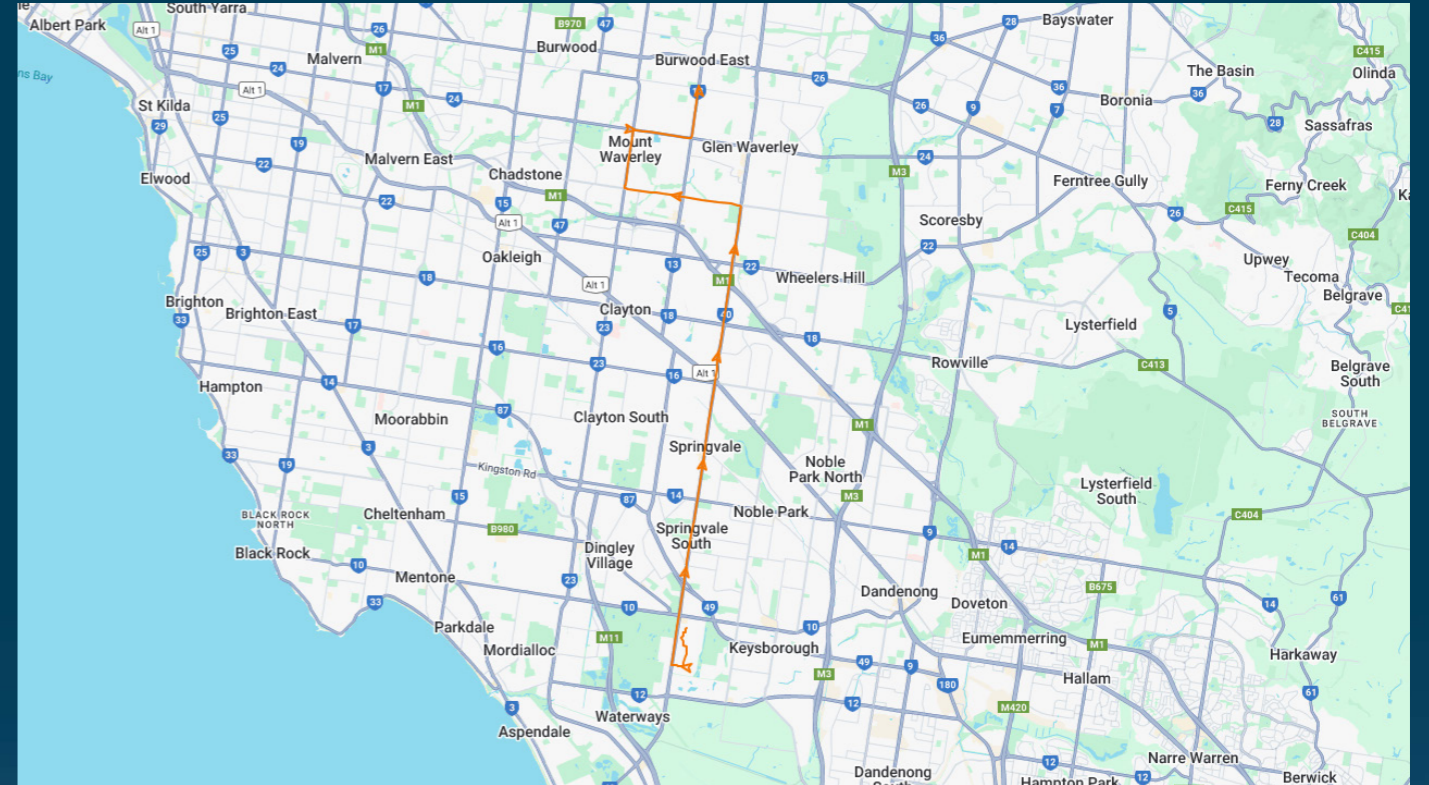

Haileybury College (Keysborough & Newlands Campuses)

Route: 2225 | Afternoon

Stop ID	Stop Name	Time	Stop ID	Stop Name	Time
44538	Haileybury College - Keysborough Campus	15:55			
46632	Haileybury College - Newlands Campus	15:56			
419	Clapham Ave/Springvale Rd	16:08			
1630	Hope St/Springvale Rd	16:15			
12501	Dunlop Rd/Springvale Rd	16:21			
22339	Brandon Park SC/Springvale Rd	16:23			
3047	Koonalda Ave/Springvale Rd	16:25			
3048	Vermont St/Springvale Rd	16:26			
11911	Stableford Ave/Waverley Rd	16:30			
11914	Pinewood Dr/Waverley Rd	16:32			
11915	Bruce St/Waverley Rd	16:32			
8379	Kemp Ave/Stephensons Rd	16:34			
8384	White St/Stephensons Rd	16:37			
11834	Fleet St/High Street Rd	16:39			
11837	Elm Gr/High Street Rd	16:41			
15917	Bizley St/Blackburn Rd	16:43			
15915	Tally Ho Shops/Blackburn Rd	16:44			
15914	Highbury Park/Blackburn Rd	16:45			

Haileybury College (Keysborough & Newlands Campuses)

Route: 2225 | Afternoon

TURN DIRECTIONS

Via Scotch Ave, Cont Stanford Ave, Right Keylana Dr, Right Springvale Rd, Left Waverley Rd, Right Stephensons Rd, Right High St Rd, Left Blackburn Rd to Highbury Park

To view our list of live tracked services, visit www.venturabus.com.au
Timetable Printed : 22 January 2025

Times listed are estimated times only, it is advised to arrive at your stop earlier than the listed time to avoid missing your bus.

You can also download the Ventura Tracker app to view real time bus locations of all services