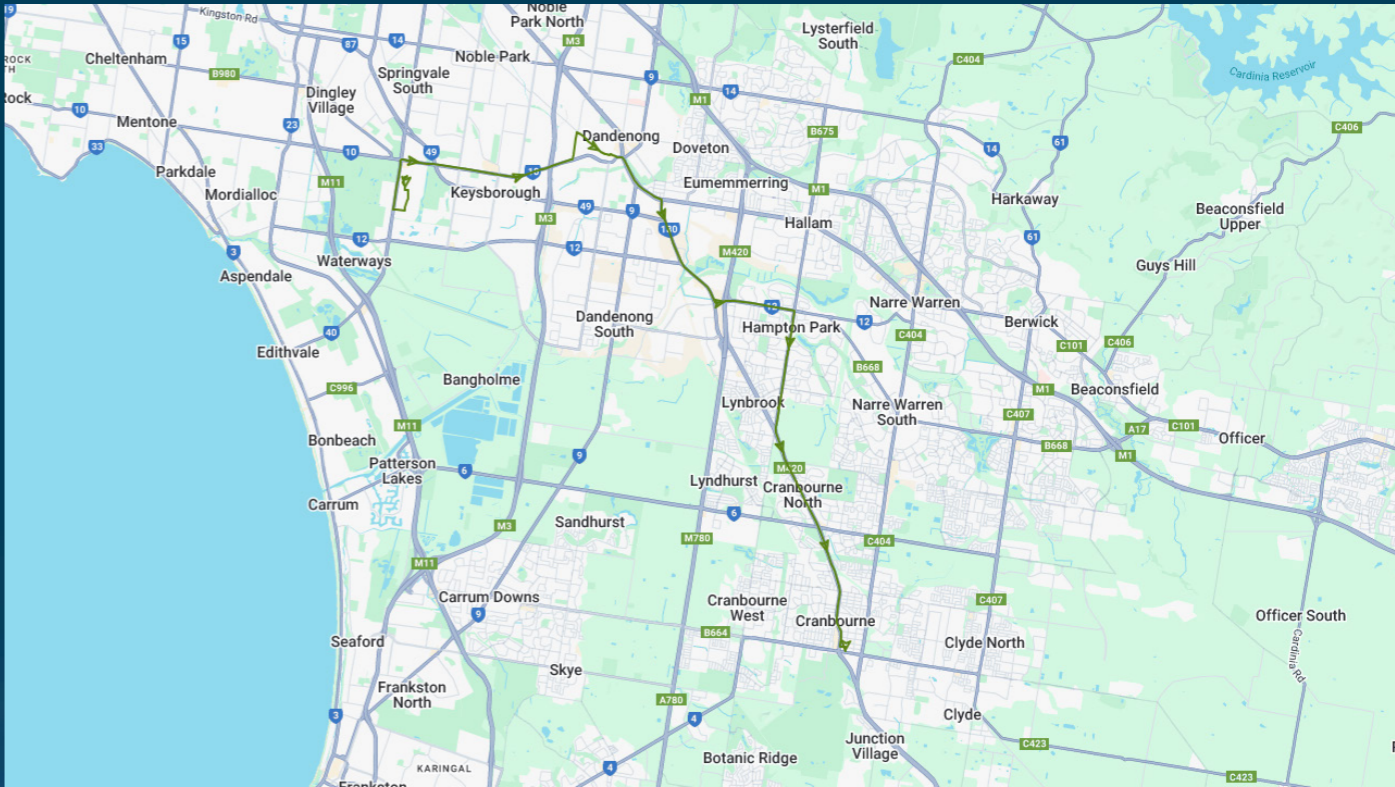

You can also download the Ventura Tracker app to view real time bus locations of all services

Haileybury College (Keysborough & Newlands Campuses) (Mon-Tues-Wed-Thurs)

Route: 2233 | Afternoon

Stop ID	Stop Name	Time	Stop ID	Stop Name	Time
44538	Haileybury College - Keysborough Campus	17:30			
slcos	Sladen St/Codrington St	18:05			

Haileybury College (Keysborough & Newlands Campuses) (Mon-Tues-Wed-Thurs)

Route: 2233 | Afternoon

TURN DIRECTIONS

This service runs on Mondays, Tuesdays, Wednesdays and Thursdays only ###
Via Scotch Ave, Cont Stanford Ave, Right Keylana Dr, Right Springvale Rd, Right Cheltenham Rd, Left Bennet St, Right Railway Pde, Cont Foster St, Right into Dandenong Station Bus Terminal, Right Foster St, Right Princes Hwy, Right Sth Gippsland Hwy, Left Pound Rd, Right Hallam Rd, Left Sth Gippsland Hwy, Cont High St, Left Childers St, Right Codrington St to Sladen St