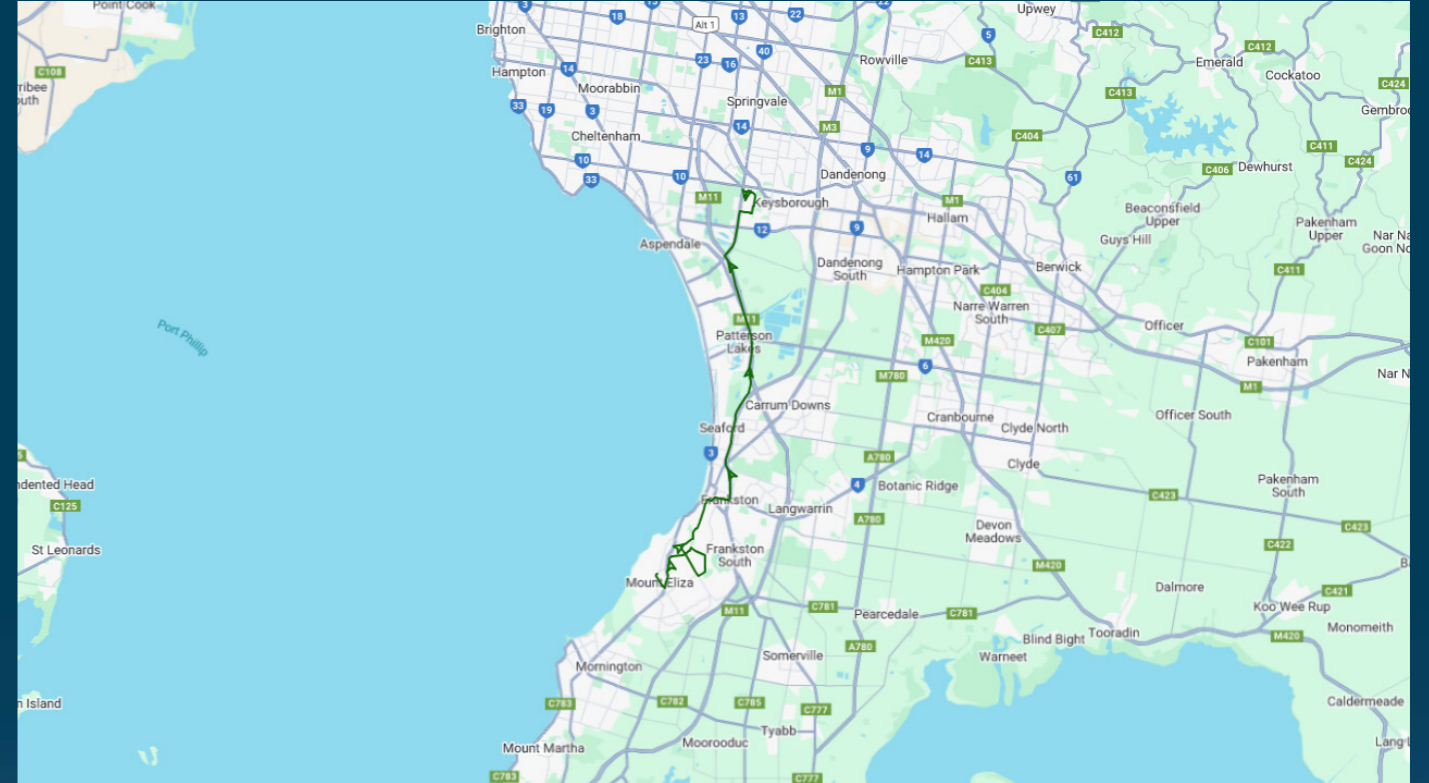

To view our list of live tracked services, visit www.venturabus.com.au

Timetable Printed : 30 September 2024

Haileybury College (Keysborough & Newlands Campuses)

Route: 2220 | Morning

Stop ID	Stop Name	Time	Stop ID	Stop Name	Time
11269	Mt Eliza SC/Mt Eliza Way	07:15			
giban	Gillards Rd/Baden Powell Dr	07:20			
bahus	Baden Powell Dr/Humphries Rd	07:25			
brhus	Bareena Dr/Humphries Rd	07:26			
wahus	Walkers Rd/Humphries Rd	07:27			
13796	Norman Ave/Brighton St	07:32			
13793	Harcourt Ave/Baden Powell Dr	07:33			
13789	Liddesdale Ave/Kars St	07:35			
13787	Muir St/Kars St	07:36			
12395	Frankston Arts Centre/Davey St	07:40			
44538	Haileybury College - Keysborough Campus	08:10			
46632	Haileybury College - Newlands Campus	08:15			

Haileybury College (Keysborough & Newlands Campuses)

Route: 2220 | Morning

TURN DIRECTIONS

Via Mt Eliza Way, Left Canadian Bay Rd, Left Nepean Hwy, Right Baden Powell Dr, Right Humphries Rd, Left Overport Rd, Left Seaview Rd, Left Baden Powell Dr, Right Humphries Rd, Right Brighton St, Left Baden Powell Dr, Left Kars St, Cont Young St, Right Davey St, Left Baxter Rd, Cont Cranbourne Rd, Left McMahons Rd, Cont Frankston Fwy, Left Mornington Peninsula Fwy, Right Keylana Dr, Left Lake View Blvd, Left Edgewater Dr into Haileybury College