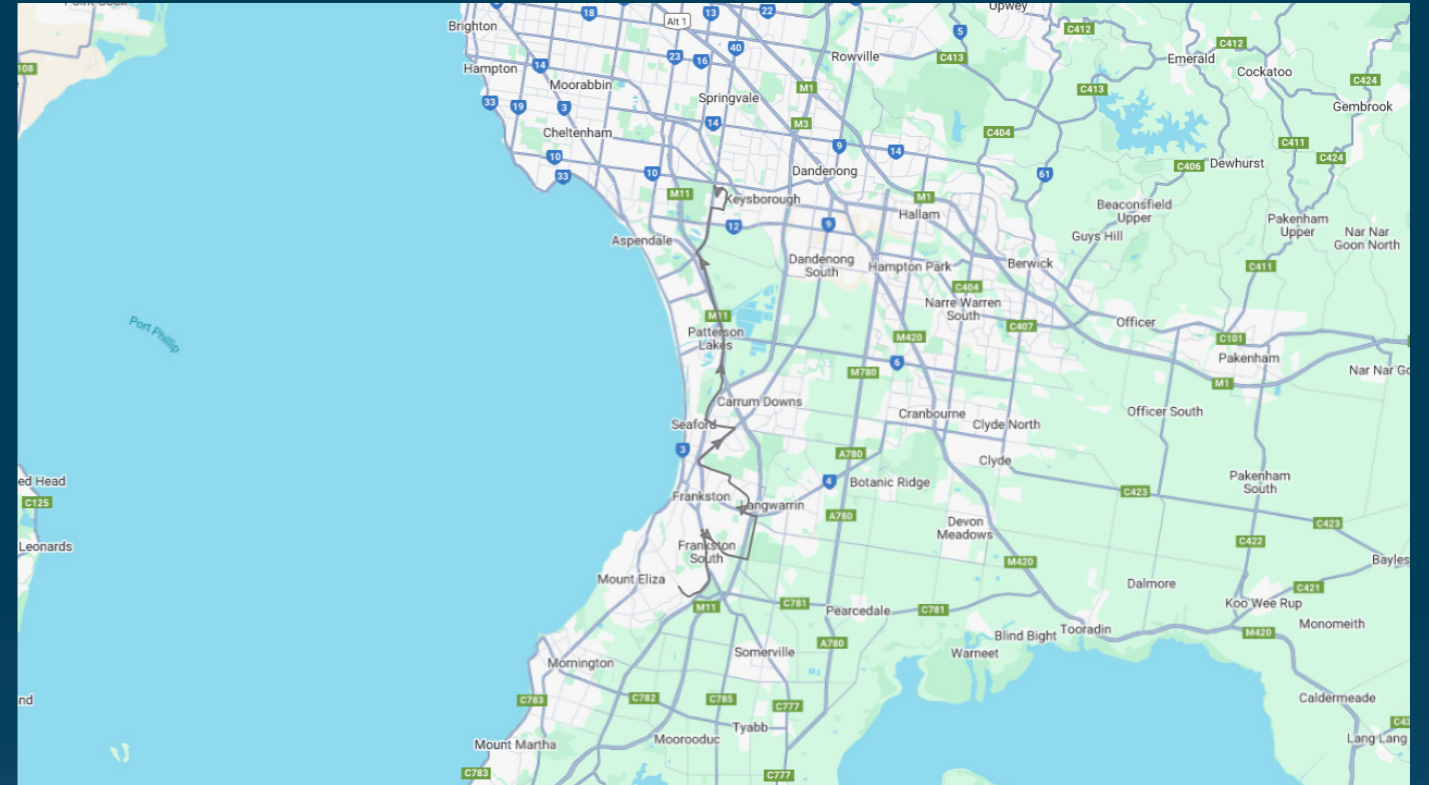

You can also download the Ventura Tracker app to view real time bus locations of all services

Haileybury College (Keysborough & Newlands Campuses)

Route: 2221 | Morning

Stop ID	Stop Name	Time	Stop ID	Stop Name	Time
13348	Sibyl Ave/Humphries Rd	07:21			
bamoe	Balamara Crt/Mountain Ave	07:23			
13355	Rosedale Gr/Moorooduc Hwy	07:25			
11129	Frankston-Flinders Rd/Golf Links Rd	07:27			
14350	Mt Erin College/Golf Links Rd	07:30			
14349	Heatherhill Rd/Robinsons Rd	07:31			
mcroe	McClelland Dr/Robinsons Rd	07:32			
crmcn	Cranbourne-Frankston Rd/McClelland Dr	07:35			
11101	Naranga Cres/Karingal Dr	07:39			
11105	Carramar Dr/Karingal Dr	07:40			
11118	Skye Rd/Karingal Dr	07:41			
2995	Grant Ave/Frankston-Dandenong Rd	07:42			
14975	Corsican St/Frankston-Dandenong Rd	07:43			
51818	Bellevue Cres/Seaford Rd	07:44			
51820	Barry St/Seaford Rd	07:54			
44538	Haileybury College - Keysborough Campus	08:20			
46632	Haileybury College - Newlands Campus	08:23			

Haileybury College (Keysborough & Newlands Campuses)

Route: 2221 | Morning

TURN DIRECTIONS

Via Humphries Rd, Left Mountain Ave, Left Moorooduc Hwy, Cont Frankston-Flinders Rd, Right Golf Links Rd, Left Robinsons Rd, Left McClelland Dr, Left Cranbourne Rd, Right Karingal Dr, Left Skye Rd, Right Frankston-Dandenong Rd, Left Seaford Rd, Right Frankston Fwy, Left Mornington Peninsula Fwy, Right Keylana Dr, Left Lake View Blvd, Left Edgewater Dr into Haileybury College