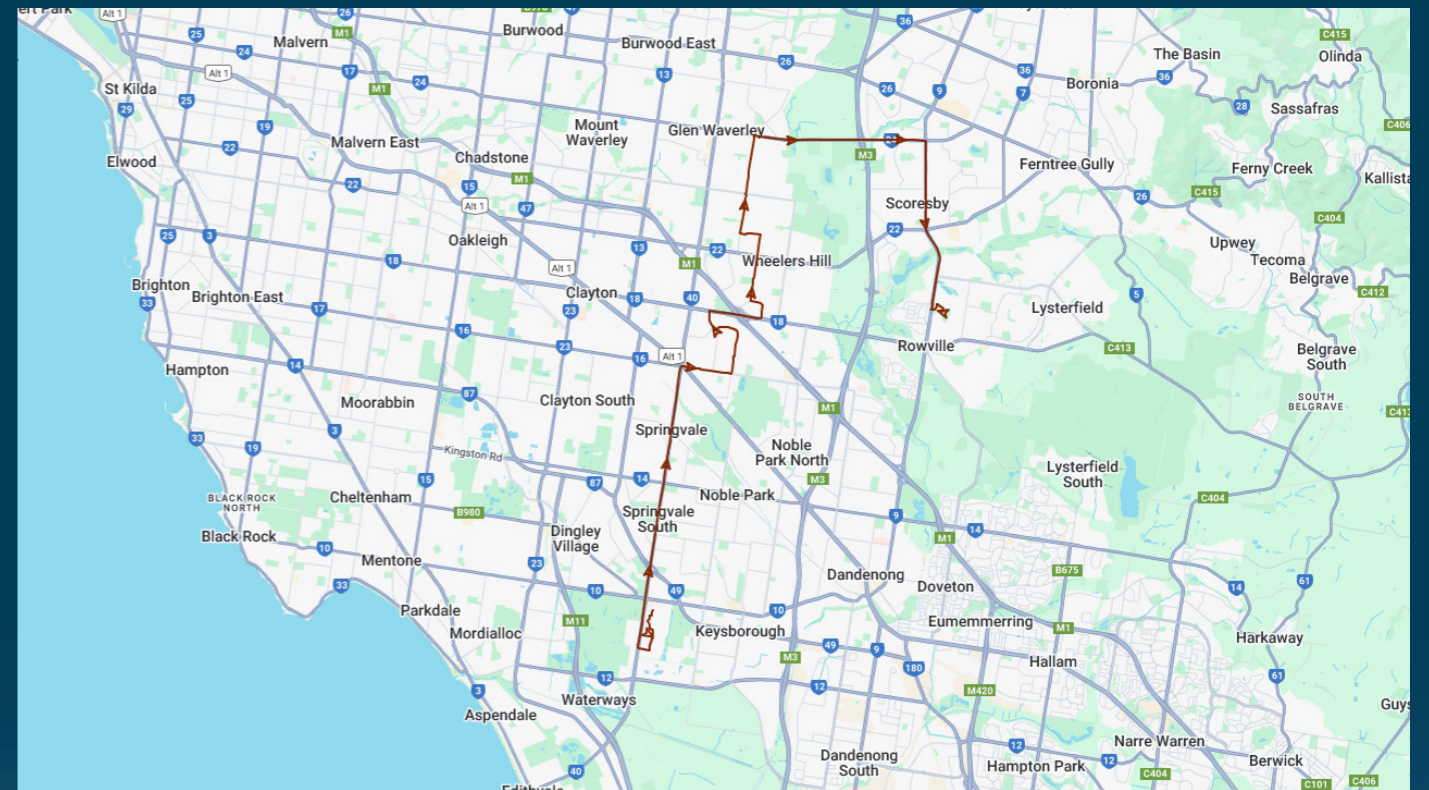

You can also download the Ventura Tracker app to view real time bus locations of all services

Haileybury College (Keysborough & Newlands Campuses)

Route: 2223 | Afternoon

Stop ID	Stop Name	Time	Stop ID	Stop Name	Time
44538	Haileybury College - Keysborough Campus	15:55			
46632	Haileybury College - Newlands Campus	15:55			
1624	Police Rd/Albany Dr	16:17			
1834	Hansworth St/Albany Dr	16:18			
1835	Albany Rise Primary School/Albany Dr	16:19			
1481	Wellington Rd/Brandon Park Dr	16:26			
phlun	Phoenix Dr/Lum Rd	16:29			
sulun	Sunnybrook Dr/Lum Rd	16:31			
mavin	MacKintosh Rd/View Mount Rd	16:33			
21332	Lansell Rd/Gallaghers Rd	16:35			
86	Rhodes Dr/Gallaghers Rd	16:36			
12	Daryl Ave/Gallaghers Rd	16:37			
15454	Capital Ave/High Street Rd	16:39			
14716	Fonteyn Dr/High Street Rd	16:46			
14187	Armin St/Stud Rd	16:51			
14178	Lakeside Bvd/Stud Rd	16:57			
21314	Stud Park SC	17:00			

Haileybury College (Keysborough & Newlands Campuses)

Route: 2223 | Afternoon

TURN DIRECTIONS

Via Scotch Ave, Cont Stanford Ave, Right Keylana Dr, Right Springvale Rd, Right Police Rd, Left Albany Dr, Cont Valewood Dr, Right Wanda St, Right Wellington Rd, Left Brandon Park Dr, Right Lum Rd, Left Whites La, Right View Mount Rd, Cont Gallaghers Rd, Right High St Rd, Right Stud Rd, Left into Stud Park SC