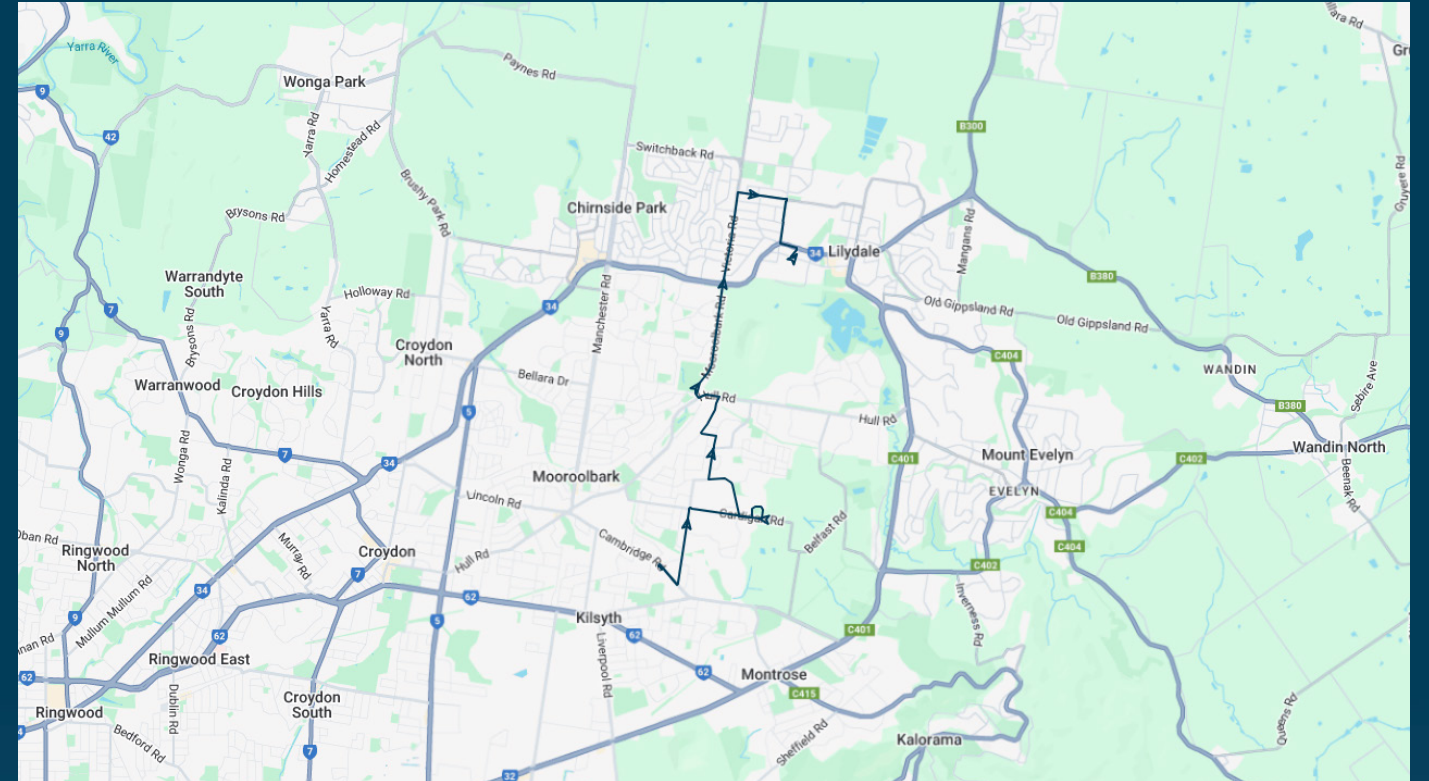

To view our list of live tracked services, visit www.venturabus.com.au
 Timetable Printed : 30 September 2024

Times listed are estimated times only, it is advised to arrive at your stop earlier than the listed time to avoid missing your bus.

You can also download the Ventura Tracker app to view real time bus locations of all services

Billanook College

Route: 2628 | Afternoon

Stop ID	Stop Name	Time	Stop ID	Stop Name	Time
49467	Billanook College - Top Area	15:20			
15696	May Rd/Blackburn Rd	15:25			
23527	Grace Ave/Carronvale Rd	15:27			
16609	Mooroolbark Rd/Hull Rd	15:29			
23523	Peden St/Victoria Rd	15:38			
22136	McComb St/Cave Hill Rd	15:42			
28197	Lilydale Station	15:45			

Billanook College

Route: 2628 | Afternoon

TURN DIRECTIONS

Picks up at the top pick up area ### Via Right Cardigan Rd, Right Taylor Rd, Right Blackburn Rd, Left Jillian St, Right Carronvale Rd, Left Hull Rd, Right Mooroolbark Rd, Cont Victoria Rd, Right Beresford Rd, Right Cave Hill Rd, Left Maroondah Hwy, Right William St West, Left John St, Left William St East to Lilydale Station