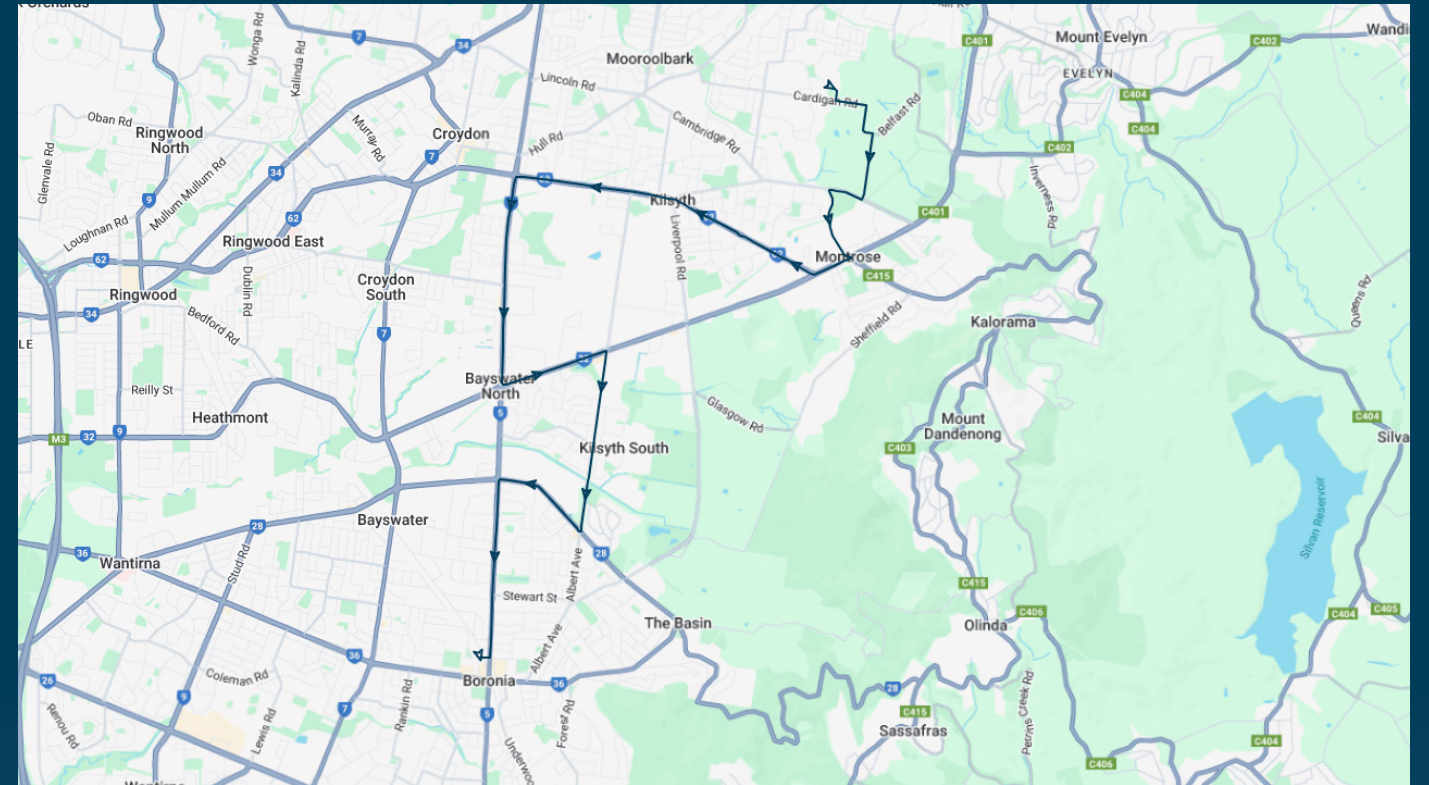

Times listed are estimated times only, it is advised to arrive at your stop earlier than the listed time to avoid missing your bus.

You can also download the Ventura Tracker app to view real time bus locations of all services

Billanook College

Route: 3430 | Afternoon

TURN DIRECTIONS

Picks up at the top pick up area ### Via Left Cardigan Rd, Right Belfast Rd, Right Cambridge Rd, Left Montrose Rd, Right Mt Dandenong Rd, Veer Left Mt Dandenong Rd, Left Dorset Rd, Left Canterbury Rd, Right Colchester Rd, Right Mountain Hwy, Left Dorset Rd, Right Chandler Rd, Left into Boronia Station

To view our list of live tracked services, visit www.venturabus.com.au

Timetable Printed : 30 September 2024