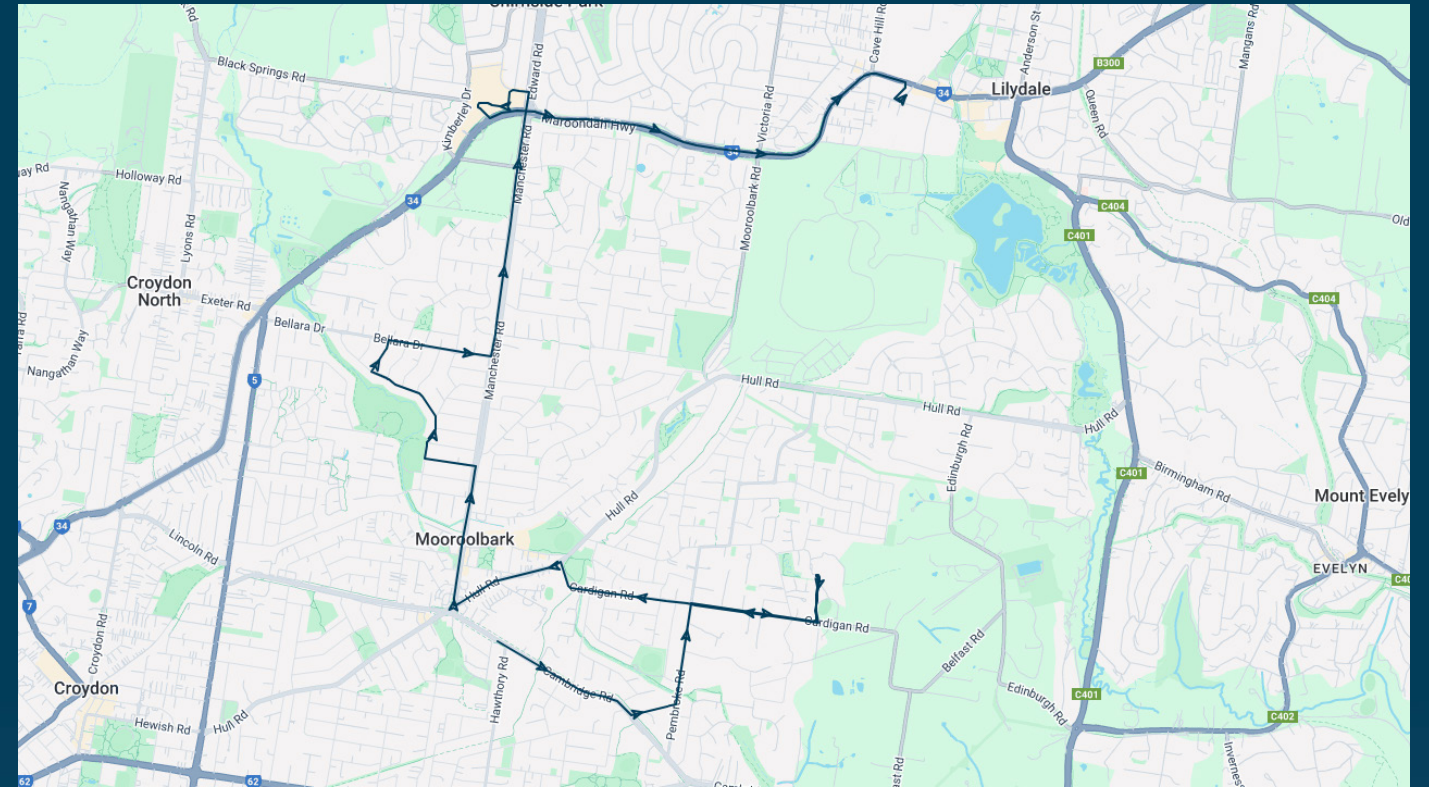

Billanook College

Route: 2552 | Afternoon

Stop ID	Stop Name	Time	Stop ID	Stop Name	Time
11052	Yarra Hills Secondary College	15:15			
23526	Cambridge Rd/Lawson Rd	15:16			
16613	Longfellow Ave/Pembroke Rd	15:17			
44561	Billanook College - Bottom Area	15:20			
44562	St Peter Julian Eymard Primary School	15:25			
14383	Diane Cres/Manchester Rd	15:29			
13442	Monomeith St/Bellara Dr	15:35			
13441	Highview Dr/Bellara Dr	15:36			
13440	Sheridan Ave/Manchester Rd	15:38			
13439	Erskine Rdge/Manchester Rd	15:39			
13438	Savanna Dr/Manchester Rd	15:40			
13437	Fletcher Rd/Manchester Rd	15:41			
21296	Chirside Park SC	15:45			
7567	Sheppards Lane/Maroondah Hwy	15:47			
7566	Rolling Hills PS/Maroondah Hwy	15:49			
7565	Victoria Rd/Maroondah Hwy	15:51			
7564	Albert Hill Rd/Maroondah Hwy	15:53			
28197	Lilydale Station	15:55			

Billanook College

Route: 2552 | Afternoon

TURN DIRECTIONS

Picks up at the bottom pick up area ### Via Cambridge Rd, Left Lawson Rd, Left Pembroke Rd, Right Cardigan Rd, Left into Billanook, Right Cardigan Rd, Left Hull Rd, Right Manchester Rd, Left Andrew St, Right Esther Cres, Right Bulga St, Right Bellara Dr, Left Manchester Rd, Cont Edward Rd, Left View Point Rd, to Chirside Park, then Left Maroondah Hwy, Right William St West, Left John St, Left William St East to Lilydale Station

To view our list of live tracked services, visit www.venturabus.com.au
 Timetable Printed : 30 September 2024

Times listed are estimated times only, it is advised to arrive at your stop earlier than the listed time to avoid missing your bus.