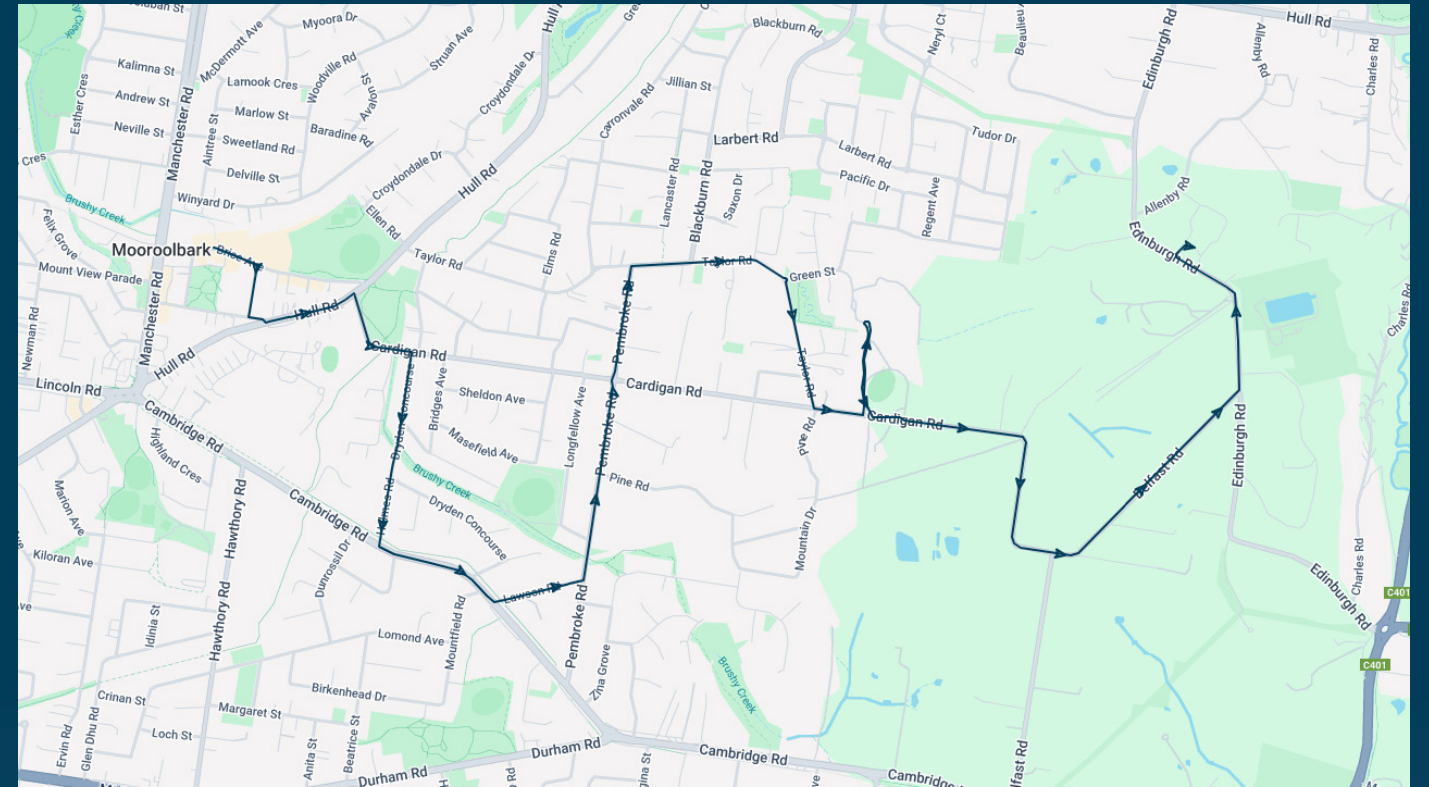

Billanook College

Route: 2700 | Morning

Stop ID	Stop Name	Time	Stop ID	Stop Name	Time
21294	Mooroolbark Station	08:25			
46595	Yarra Hills Secondary College/Bathurst St	08:26			
44562	St Peter Julian Eymard Primary School	08:27			
16615	Holmes Rd/Dryden Con	08:29			
23526	Cambridge Rd/Lawson Rd	08:31			
16613	Longfellow Ave/Pembroke Rd	08:32			
16612	Cardigan Rd/Pembroke Rd	08:34			
49438	Mooroolbark East Primary School/Taylor Rd	08:37			
44561	Billanook College - Bottom Area	08:38			
44543	Edinburgh College	08:43			

Billanook College

Route: 2700 | Morning