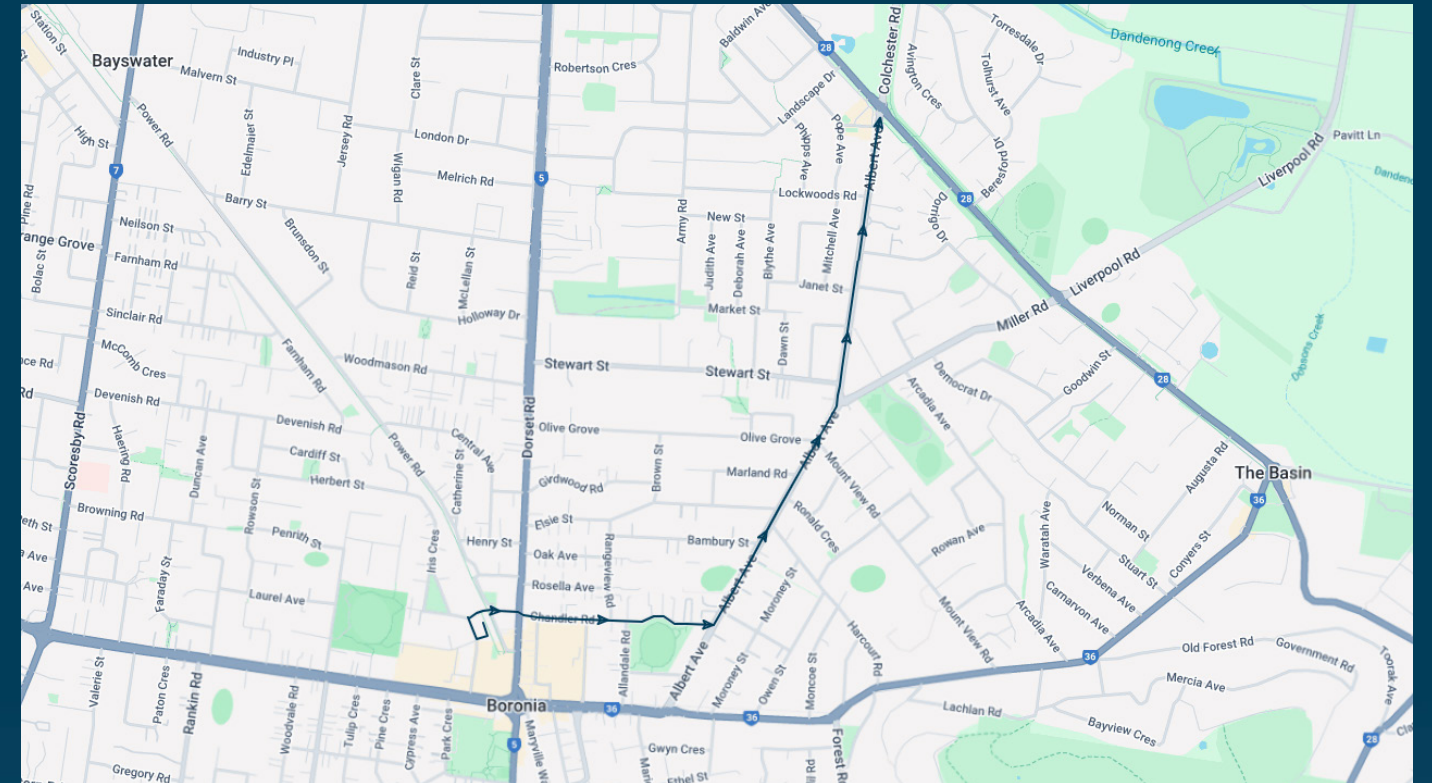

Billanook College

Route: 3437 | Afternoon

Stop ID	Stop Name	Time	Stop ID	Stop Name	Time
20998	Boronia Station	16:00			
15838	Dorset Rd/Chandler Rd	16:01			
8968	Chandler Park/Chandler Rd	16:02			
8969	Boronia K-12 College/Albert Ave	16:03			
8970	Elsie St/Albert Ave	16:04			
8971	Olive Gr/Albert Ave	16:05			
8972	Stewart St/Albert Ave	16:06			
8973	Janet St/Albert Ave	16:07			
8974	Lockwoods Rd/Albert Ave	16:08			
8975	Alchester Village/Albert Ave	16:09			

Times listed are estimated times only, it is advised to arrive at your stop earlier than the listed time to avoid missing your bus.

You can also download the Ventura Tracker app to view real time bus locations of all services

Billanook College

Route: 3437 | Afternoon