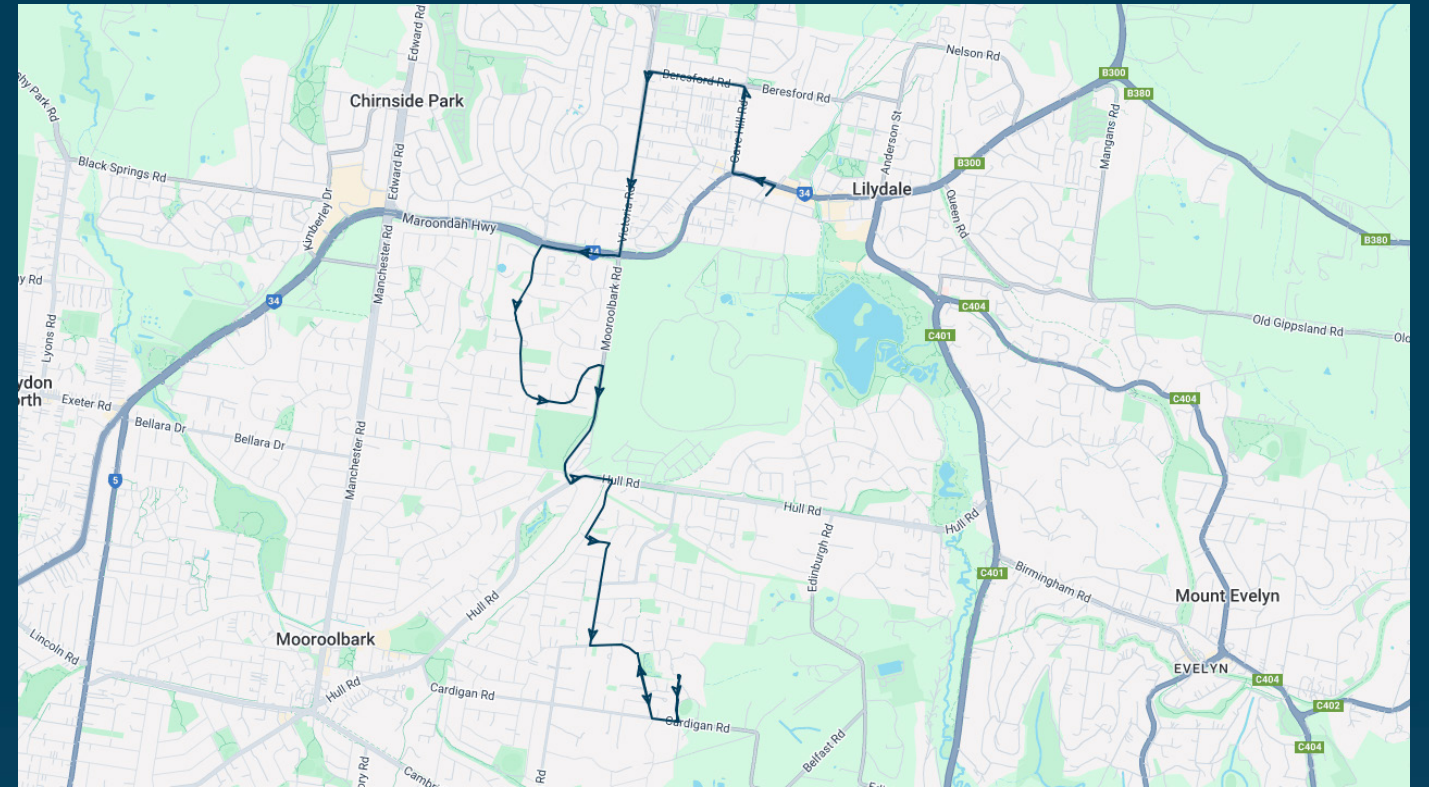

To view our list of live tracked services, visit www.venturabus.com.au
 Timetable Printed : 30 September 2024

Times listed are estimated times only, it is advised to arrive at your stop earlier than the listed time to avoid missing your bus.

You can also download the Ventura Tracker app to view real time bus locations of all services

Billanook College

Route: 2563 | Morning

Stop ID	Stop Name	Time	Stop ID	Stop Name	Time
28197	Lilydale Station - Bay G	08:15			
22135	McComb St/Cave Hill Rd	08:16			
16670	Peden St/Victoria Rd	08:18			
7444	Mooroolbark Rd/Maroondah Hwy	08:20			
15693	Rolling Hills Primary School/Landscape Dr	08:23			
15694	Mooroolbark Rd/Hull Rd	08:30			
15695	Grace Ave/Carronvale Rd	08:33			
16611	May Rd/Blackburn Rd	08:35			
44561	Billanook College	08:40			
44563	Mooroolbark East Primary School	08:42			

Billanook College

Route: 2563 | Morning

TURN DIRECTIONS

Via William St East, Left Maroondah Hwy, Right Cavehill Rd, Left Beresford Rd, Left Victoria Rd, Right Maroondah Hwy, Left Landscape Dr, Right Mooroolbark Rd, Left Hull Rd, Right Carronvale Rd, Left Grace Ave, Right Blackburn Rd, Left Taylor Rd, Left Cardigan Rd, Left into Billanook College, Right Cardigan Rd, Right Taylor Rd to Mooroolbark East Primary School