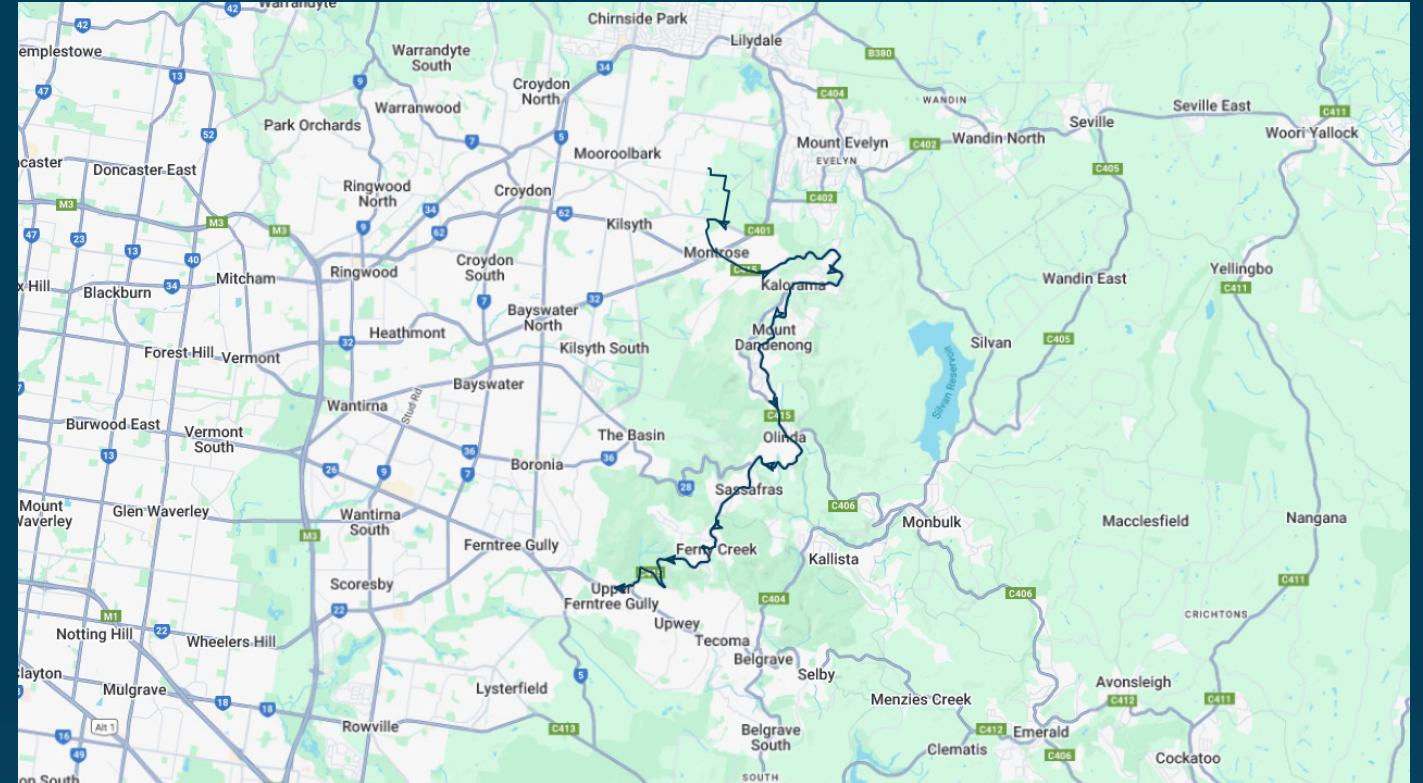

Times listed are estimated times only, it is advised to arrive at your stop earlier than the listed time to avoid missing your bus.

You can also download the Ventura Tracker app to view real time bus locations of all services

Billanook College

Route: 3428 | Afternoon

TURN DIRECTIONS

Picks up at the top pick up area ### Via Left Cardigan Rd, Right Belfast Rd, Right Cambridge Rd, Left Montrose Rd, Cont Mt Dandenong Tourist Rd, Left Monash Ave, Left Mt Dandenong Tourist Rd, Right Old Main Rd, Right Mt Dandenong Tourist Rd, Right Burwood Hwy to Upper Ferntree Gully Station

To view our list of live tracked services, visit www.venturabus.com.au

Timetable Printed : 2 October 2024