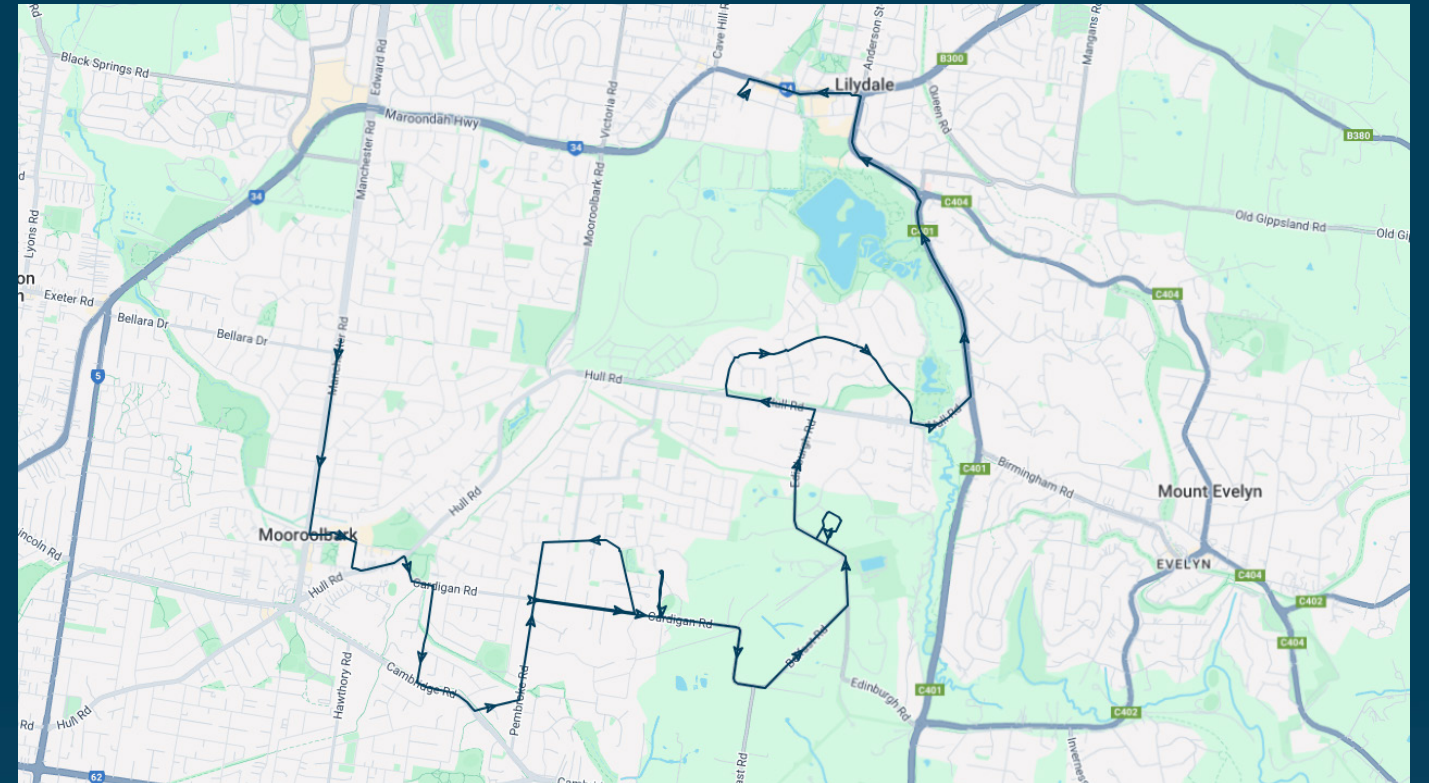

Times listed are estimated times only, it is advised to arrive at your stop earlier than the listed time to avoid missing your bus.

You can also download the Ventura Tracker app to view real time bus locations of all services

Billanook College

Route: 2629 | Afternoon