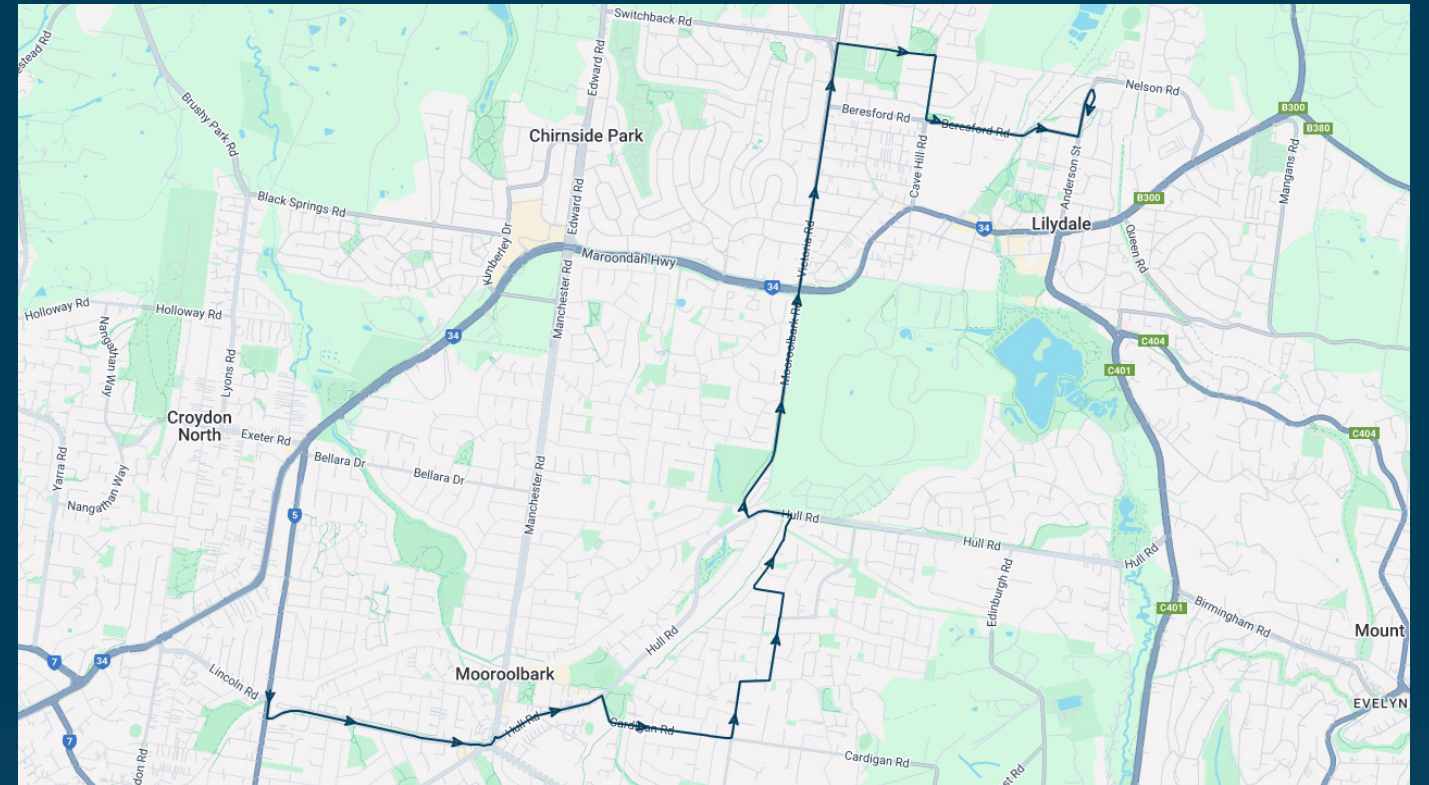

Billanook College

Route: 2574 | Morning

Stop ID	Stop Name	Time	Stop ID	Stop Name	Time
13394	Lincoln (before) Rd/Dorset Rd	08:05			
ablie	Abraham Dr/Lincoln Rd	08:06			
chhue	Charles St/Hull Rd	08:07			
44562	St Peter Julian Eymard Primary School	08:10			
pehue	Percy Cl/Hull Rd	08:11			
16612	Cardigan Rd/Pembroke Rd	08:13			
tabln	7 Blackburn Rd	08:15			
15696	May Rd/Blackburn Rd	08:16			
23527	Grace Ave/Carronvale Rd	08:17			
16609	Mooroolbark Rd/Hull Rd	08:19			
chmon	Churchill Dr/Mooroolbark Rd	08:20			
akvin	Akarana Rd/Victoria Rd	08:21			
46587	Lilydale West Primary School/Victoria Rd	08:25			
23523	Peden St/Victoria Rd	08:26			
44540	Lilydale Heights College	08:30			
22140	Crestway/Cave Hill Rd	08:30			
22138	Willmette Ct/Cave Hill Rd	08:31			
44541	Mt Lilydale Mercy College	08:35			

Billanook College

Route: 2574 | Morning

TURN DIRECTIONS

Change at St Peter Julian Eymard Primary School for Route 2700 to Billanook College ### Via Dorset Rd, Left Lincoln Rd, Cont Hull Rd, Right Cardigan Rd, Left Pembroke Rd, Righ Taylor Rd, Left Blackburn Rd, Left Jillian St, Right Carronvale Rd, Left Hull Rd, Right Mooroolbark Rd, Cont Victoria Rd, Right Nelson Rd, Left into Lilydale Heights College, Left Nelson Rd, Right Cave Hill Rd, Left Beresford Rd, Cont Gardiner St, Left Anderson St, Right into Mt Lilydale Mercy College

To view our list of live tracked services, visit www.venturabus.com.au
Timetable Printed : 30 September 2024

Times listed are estimated times only, it is advised to arrive at your stop earlier than the listed time to avoid missing your bus.

You can also download the Ventura Tracker app to view real time bus locations of all services