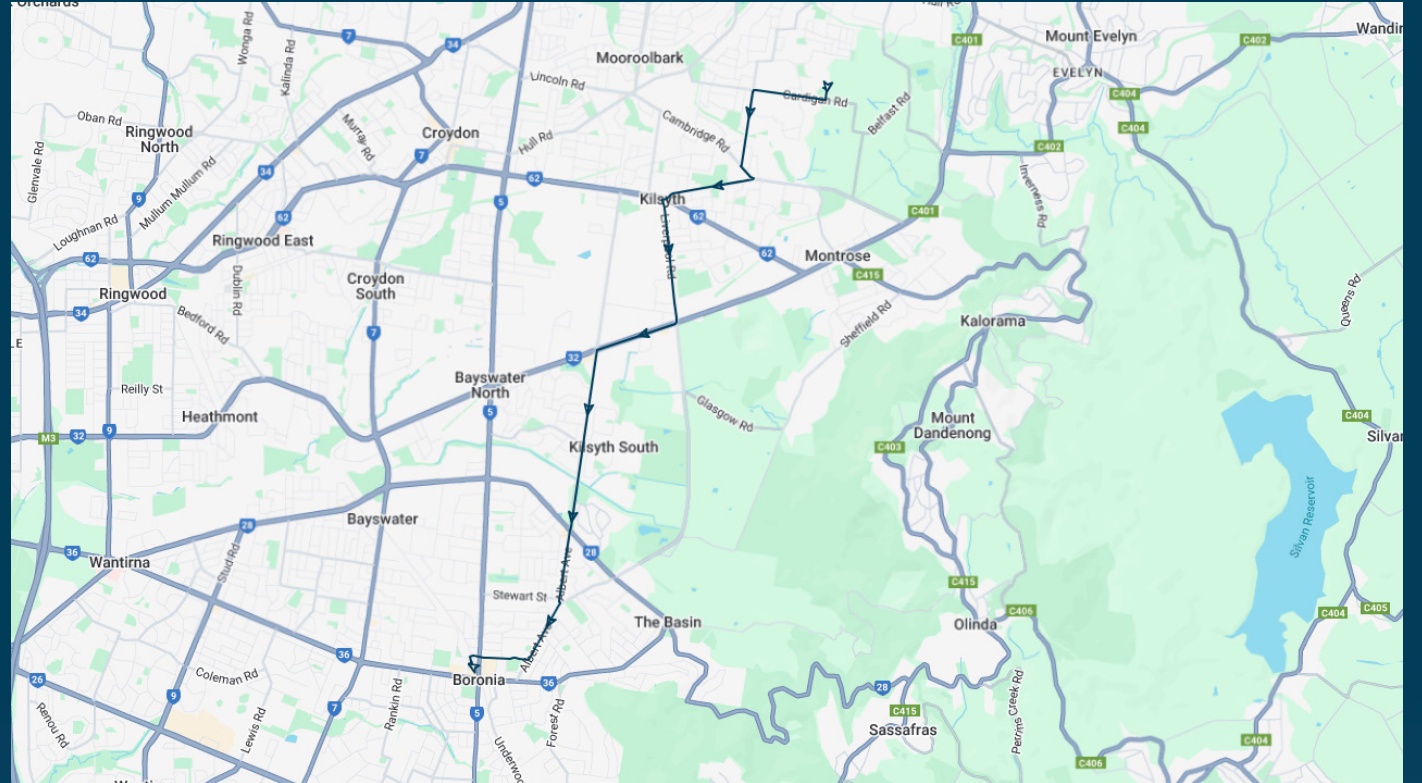

Billanook College

Route: 3426 | Afternoon

Stop ID	Stop Name	Time	Stop ID	Stop Name	Time
49467	Billanook College - Top Area	15:35			
jecos	Jennings Rd/Colchester Rd	15:48			
20998	Boronia Station	15:55			

Times listed are estimated times only, it is advised to arrive at your stop earlier than the listed time to avoid missing your bus.

You can also download the Ventura Tracker app to view real time bus locations of all services

Billanook College

Route: 3426 | Afternoon

TURN DIRECTIONS

Picks up at the top pick up area ### ## Change at Boronia Station for all stops service 3437 to Alchester Village ### Runs express to Jennings Rd/Colchester Rd via Right Cardigan Rd, Left Pembroke Rd, Left Cambridge Rd, Right Durham Rd, Right Mt Dandenong Rd, Left Liverpool Rd, Right Canterbury Rd, Left Colchester Rd to Jennings Rd/Colchester Rd. Then runs express via Colchester Rd, Cont Albert Ave, Right Chandler Rd, Left into Boronia Station

To view our list of live tracked services, visit www.venturabus.com.au

Timetable Printed : 30 September 2024