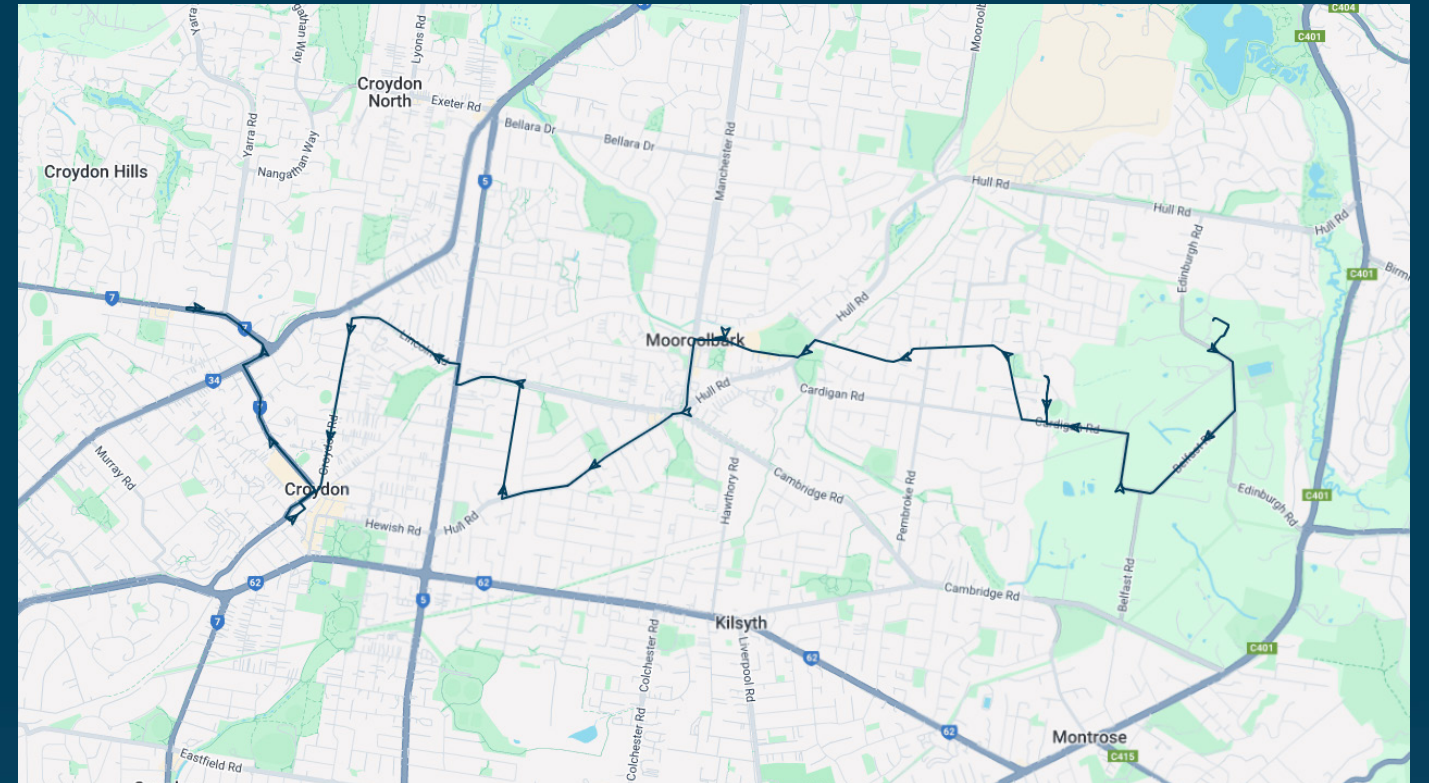

Billanook College

Route: 2570 | Afternoon

Stop ID	Stop Name	Time	Stop ID	Stop Name	Time
44543	Edinburgh College	15:35			
44561	Billanook College - Bottom Area	15:40			
44563	Mooroolbark East Primary School	15:42			
12806	Mooroolbark CFA/Hull Rd	15:43			
12805	Mooroolbark Community Centre/Brice Ave	15:44			
21294	Mooroolbark Station	15:45			
11093	Mooroolbark Bowls Club/Hull Rd	15:46			
11094	Nuraylia Ave/Hull Rd	15:47			
11095	Sabato St/Hull Rd	15:48			
11096	Silver Ley Rd/Hull Rd	15:48			
15685	Hull Rd/Allendale Rd	15:49			
15686	Yallambee Way/Allendale Rd	15:50			
10164	Clement Cres/Croydon Rd	15:53			
10165	Grandview Ave/Croydon Rd	15:53			
10166	Melba College/Croydon Rd	15:54			
10167	Croydon Primary School/Croydon Rd	15:54			
28719	Croydon Station	15:56			
12757	Croydon Primary School/Kent Ave	15:57			
12756	Somerset Cres/Kent Ave	15:59			
12755	Maroondah Hwy/Kent Ave	16:01			
8774	Maroondah Hwy/Yarra Rd	16:03			
44495	Luther College	16:05			

Times listed are estimated times only, it is advised to arrive at your stop earlier than the listed time to avoid missing your bus.

You can also download the Ventura Tracker app to view real time bus locations of all services

Billanook College

Route: 2570 | Afternoon

TURN DIRECTIONS

Picks up at the bottom pick up area ### Via Left Edinburgh Rd, Right Belfast Rd, Right Cardigan Rd, Right into Billanook College, Right Cardigan Rd, Right Taylor Rd, Left Hull Rd, Right Brice Ave, Right into Mooroolbark Station, Left Brice Ave, Left Manchester Rd, Right Hull Rd, Right Allendale Rd, Left Lincoln Rd, Right Dorset Rd, Left Lincoln Rd, Left Croydon Rd, Cont Wicklow Ave, Left Devon St, Left into Croydon Station, Right Wicklow Ave, Left Kent Ave, Right Maroondah Hwy, Left Yarra Rd, Cont Plymouth Rd to Luther College

To view our list of live tracked services, visit www.venturabus.com.au

Timetable Printed : 9 October 2024