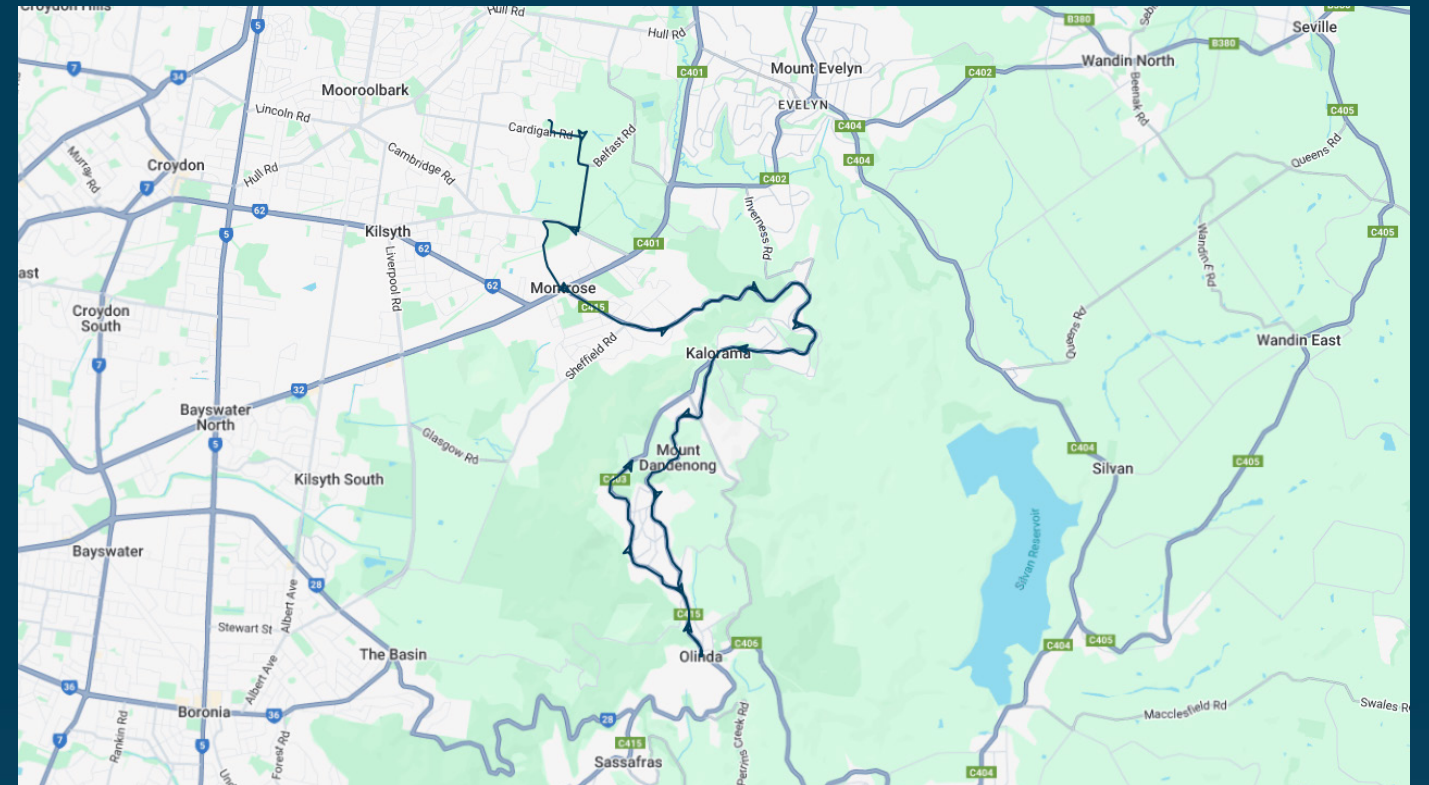

Times listed are estimated times only, it is advised to arrive at your stop earlier than the listed time to avoid missing your bus.

You can also download the Ventura Tracker app to view real time bus locations of all services

Billanook College

Route: 3424 | Afternoon