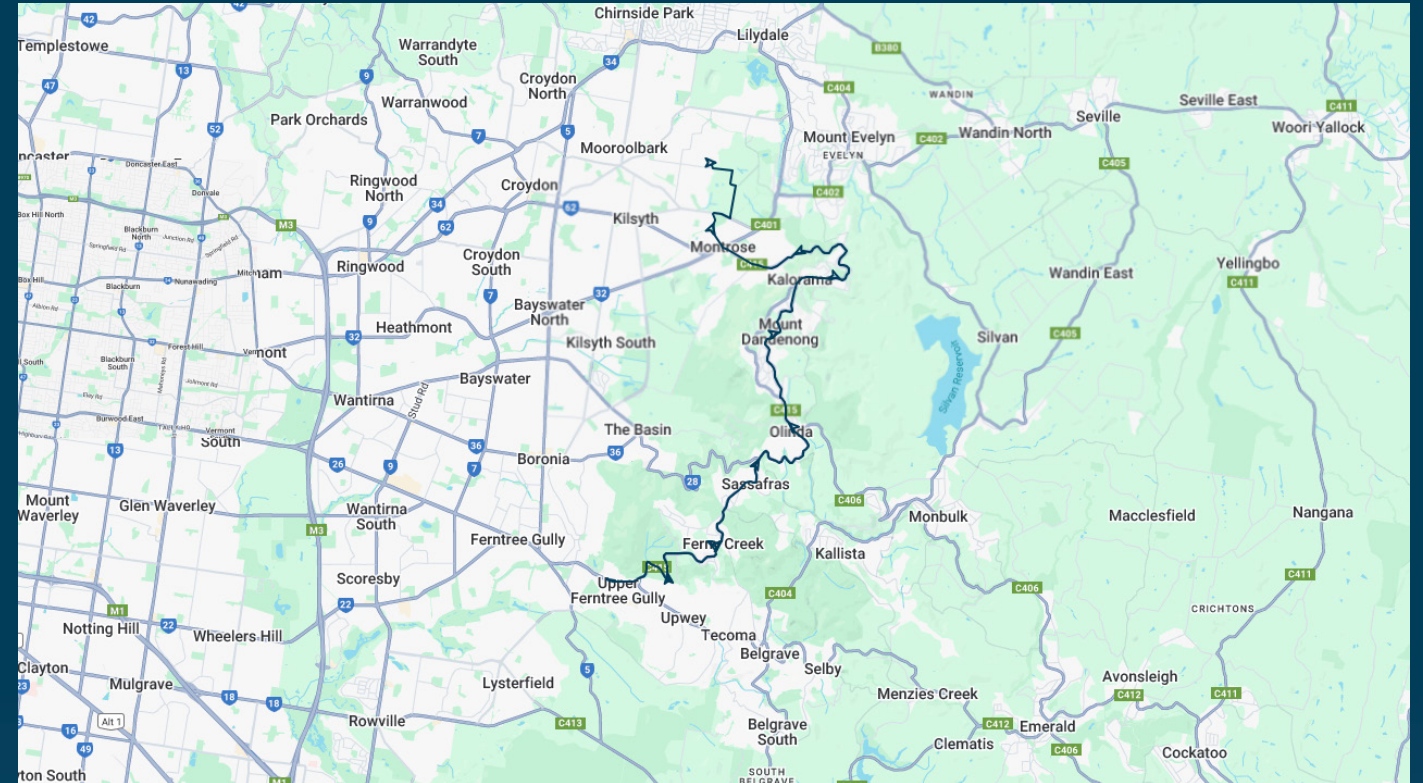

Times listed are estimated times only, it is advised to arrive at your stop earlier than the listed time to avoid missing your bus.

You can also download the Ventura Tracker app to view real time bus locations of all services

Billanook College

Route: 3427 | Morning