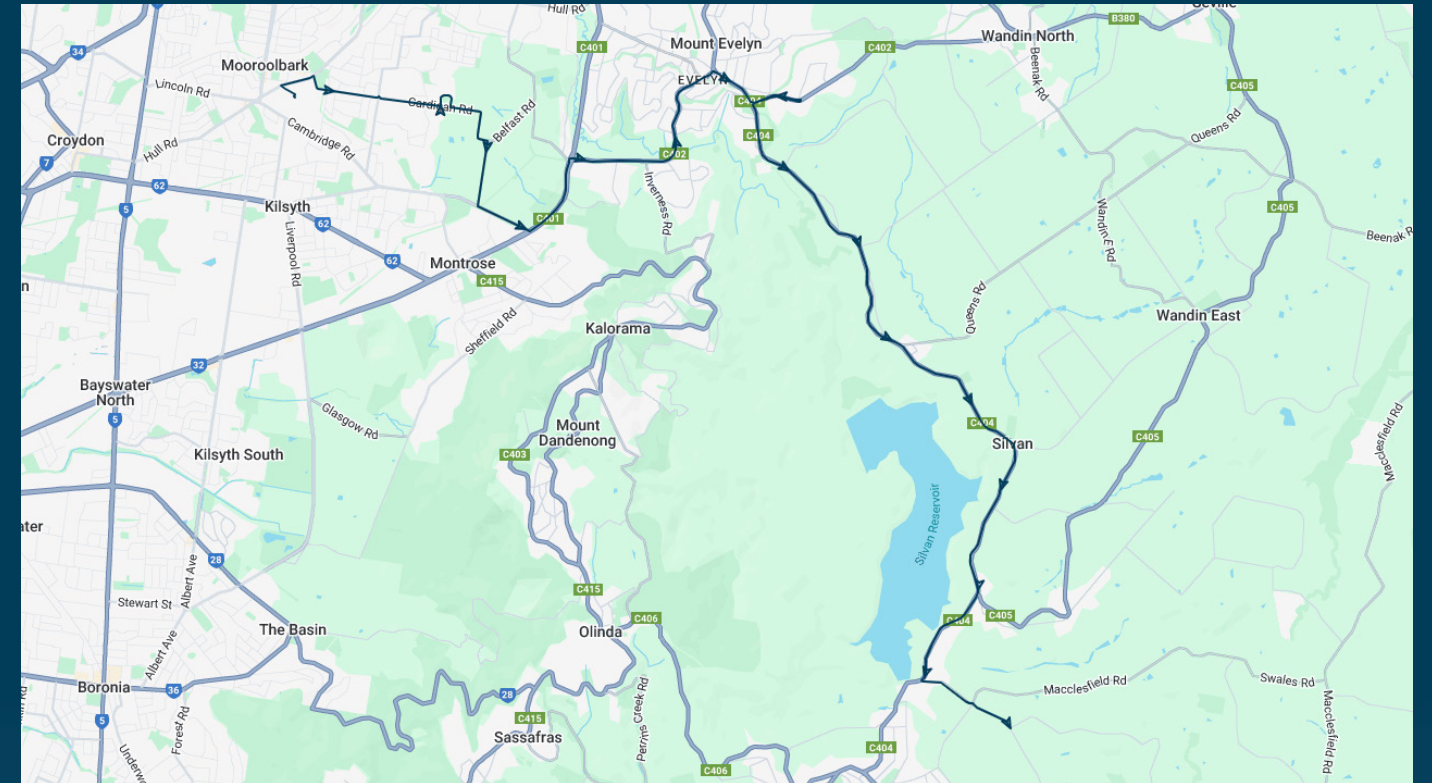

Billanook College

Route: 5223 (SBSC) | Afternoon

Stop ID	Stop Name	Time	Stop ID	Stop Name	Time
	Yarra Hills Secondary College	15:15			
44561	Billanook College	15:25			
14546	Mt Evelyn - Wray Cres/York Rd	15:37			
14547	Joy Rd/Monbulk Rd	15:38			
	St Mary's Primary School	15:40			
14548	Mt Evelyn PS - Clegg Rd/Monbulk Rd	15:40			
14549	Ormeau Rd/Monbulk Rd	15:41			
14551	Margaret Rd/Monbulk Rd	15:42			
14552	Hunter Rd/Monbulk Rd	15:45			
14553	Rhonda Rd/Monbulk Rd	15:46			
14554	Henderson Hill Rd/Monbulk Rd	15:48			
14555	Queens Rd/Monbulk Rd	15:48			
14556	Silvan - Reservoir/Monbulk Rd	15:50			
14557	279 Monbulk Rd	15:51			
14558	Silvan Football Oval/Monbulk Rd	15:52			
14559	Ferndale Rd/Monbulk Rd	15:54			
14561	Monbulk-Seville Rd/Monbulk Rd	15:56			
14562	401 Monbulk Rd	15:57			
14563	Anderson Rd/Monbulk Rd	15:57			
14564	Old Emerald Rd/Monbulk Rd	15:58			
	Old Emerald Rd/Macclesfield Rd	15:59			
	Coulson Rd/Old Emerald Rd	16:00			

Times listed are estimated times only, it is advised to arrive at your stop earlier than the listed time to avoid missing your bus.

You can also download the Ventura Tracker app to view real time bus locations of all services

Billanook College

Route: 5223 (SBSC) | Afternoon

TURN DIRECTIONS

Picks up at the top pick up area ### Via Right Hull Rd, Right Cardigan Rd, Left into Billanook College, Left Cardigan Rd, Right Belfast Rd, Left Cambridge Rd, Left Swansea Rd, Right York Rd, Right Monbulk Rd, Left Clegg Rd, Right into St Mary's Primary School, Left Clegg Rd, Left Monbulk Rd, Left Old Emerald Rd to Coulson Rd

To view our list of live tracked services, visit www.venturabus.com.au

Timetable Printed : 30 September 2024