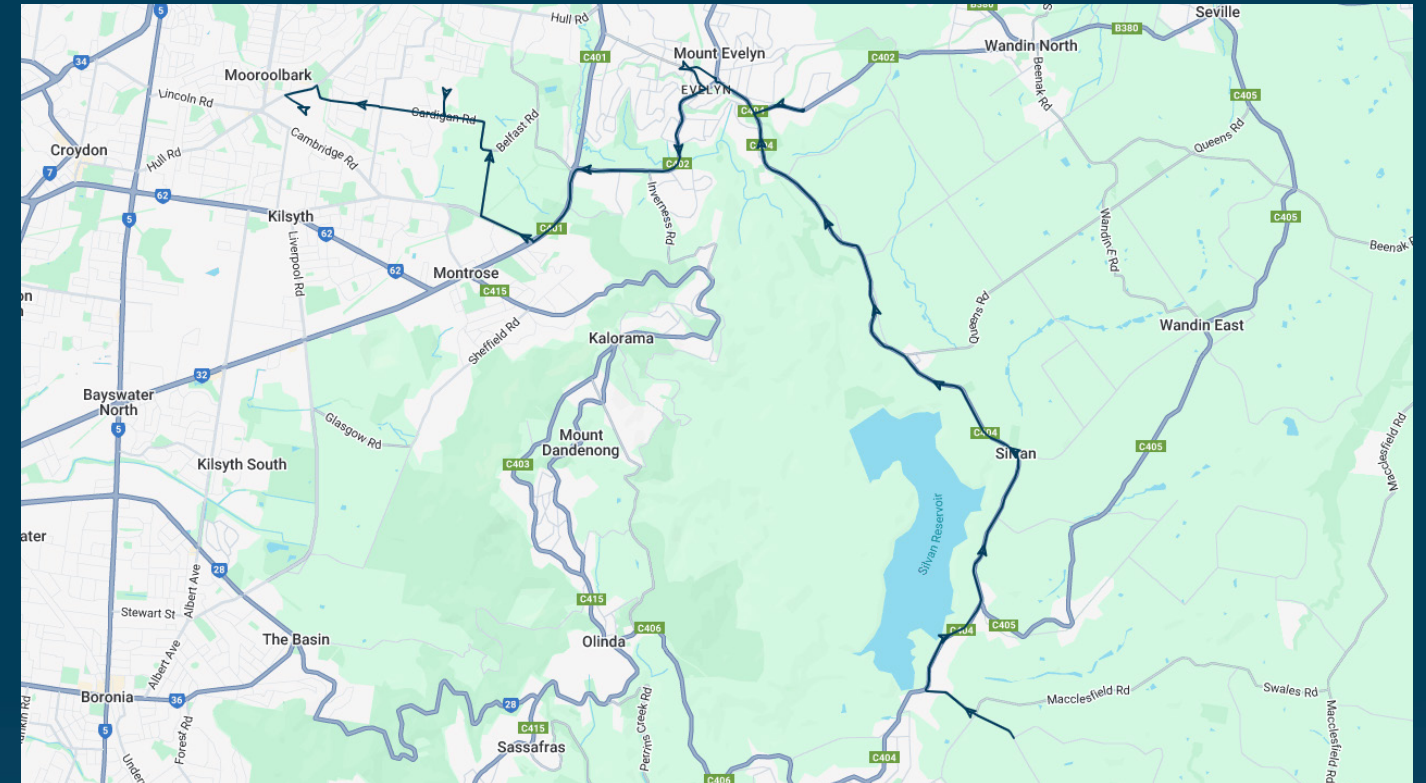

Billanook College

Route: 5223 (SBSC) | Morning

Stop ID	Stop Name	Time	Stop ID	Stop Name	Time
	Coulson Rd/Old Emerald Rd	07:45			
	Macclesfield Rd/Old Emerald Rd	07:46			
14673	Anderson Rd/Monbulk Rd	07:47			
14674	401 Monbulk Rd	07:48			
14675	367 Monbulk Rd	07:49			
14677	Ferndale Rd/Monbulk Rd	07:51			
14678	299 Monbulk Rd (Silvan Recreation)	07:53			
14679	Silvan - Reservoir/Monbulk Rd	07:55			
14680	Queens Rd/Monbulk Rd	07:55			
14681	Henderson Hill Rd/Monbulk Rd	07:55			
14682	Rhonda Rd/Monbulk Rd	07:55			
14683	Hunter Rd/Monbulk Rd	07:56			
14684	Margaret Rd/Monbulk Rd	07:56			
23383	Oasis Camp/Monbulk Rd	07:56			
14686	Aqueduct Ave/Monbulk Rd	07:56			
	St Mary's Primary School	07:57			
14687	Joy Ave/Monbulk Rd	07:58			
22045	Mt Evelyn - Birmingham Rd/Wray Cres	08:00			
44561	Billanook College	08:15			
	Yarra Hills Secondary College	08:20			

Times listed are estimated times only, it is advised to arrive at your stop earlier than the listed time to avoid missing your bus.

You can also download the Ventura Tracker app to view real time bus locations of all services

Billanook College

Route: 5223 (SBSC) | Morning

TURN DIRECTIONS

Via Old Emerald Rd, Right Monbulk Rd, Right Clegg Rd, Right into St Mary's Primary School, Left Clegg Rd, Right Monbulk Rd, Right Hereford Rd, Left Birmingham Rd, Left Wray Cres, Right York Rd, Left Swansea Rd, Right Cambridge Rd, Right Belfast Rd, Left Cardigan Rd, Right into Billanook College, Right Cardigan Rd, Left Hull Rd, Left Reay Rd into Yarra Hills Secondary College

To view our list of live tracked services, visit www.venturabus.com.au

Timetable Printed : 30 September 2024