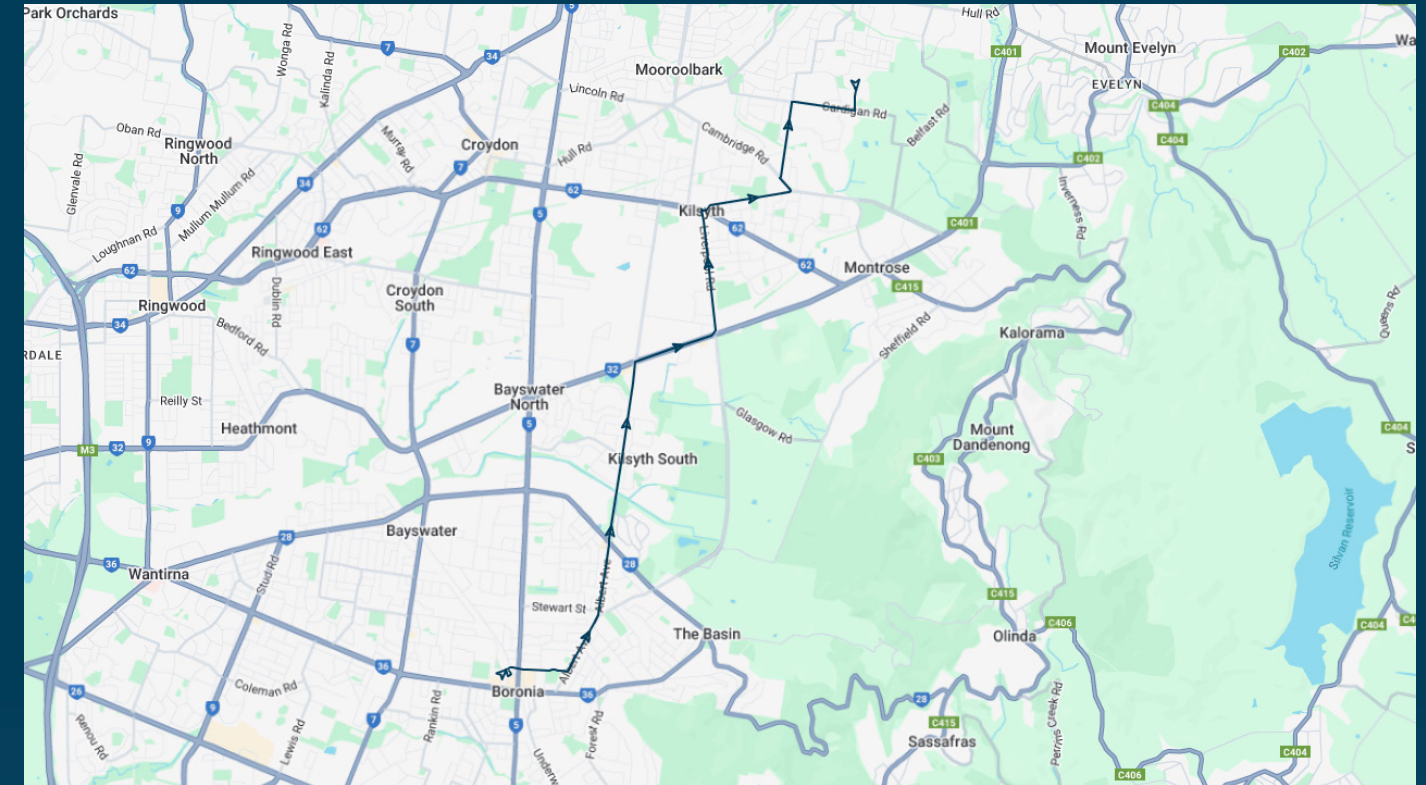

To view our list of live tracked services, visit www.venturabus.com.au
 Timetable Printed : 30 September 2024

Billanook College

Route: 3425 | Morning

Stop ID	Stop Name	Time	Stop ID	Stop Name	Time
---------	-----------	------	---------	-----------	------

20998	Boronia Station	08:00			
jecon	Jennings Rd/Colchester Rd	08:07			
10279	Club Kilsyth/Colchester Rd	08:08			
44561	Billanook College	08:20			

Billanook College

Route: 3425 | Morning

TURN DIRECTIONS

Runs express via Left Erica Ave, Cont Chandler Rd, Left Albert Ave, Cont Colchester Rd to Jennings Rd/Colchester Rd. Then run express via Colchester Rd, Right Canterbury Rd, Left Liverpool Rd, Right Mt Dandenong Rd, Left Durham Rd, Left Cambridge Rd, Right Pembroke Rd, Right Cardigan Rd, Left into Billanook College

You can also download the Ventura Tracker app to view real time bus locations of all services

Billanook College

Route: 3426 | Afternoon

Stop ID	Stop Name	Time	Stop ID	Stop Name	Time
49467	Billanook College - Top Area	15:35			
jecos	Jennings Rd/Colchester Rd	15:48			
20998	Boronia Station	15:55			