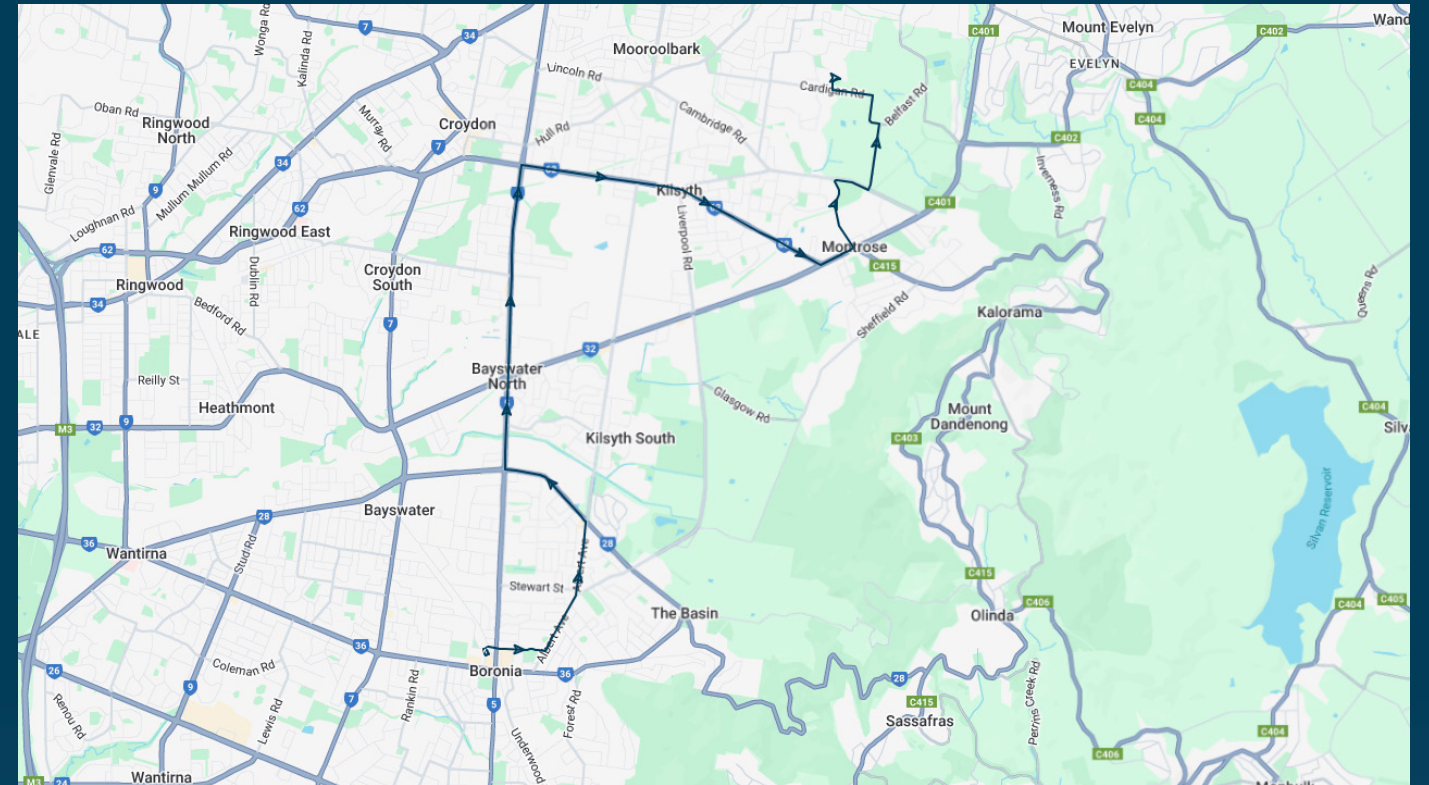

Times listed are estimated times only, it is advised to arrive at your stop earlier than the listed time to avoid missing your bus.

You can also download the Ventura Tracker app to view real time bus locations of all services

Billanook College

Route: 3429 | Morning