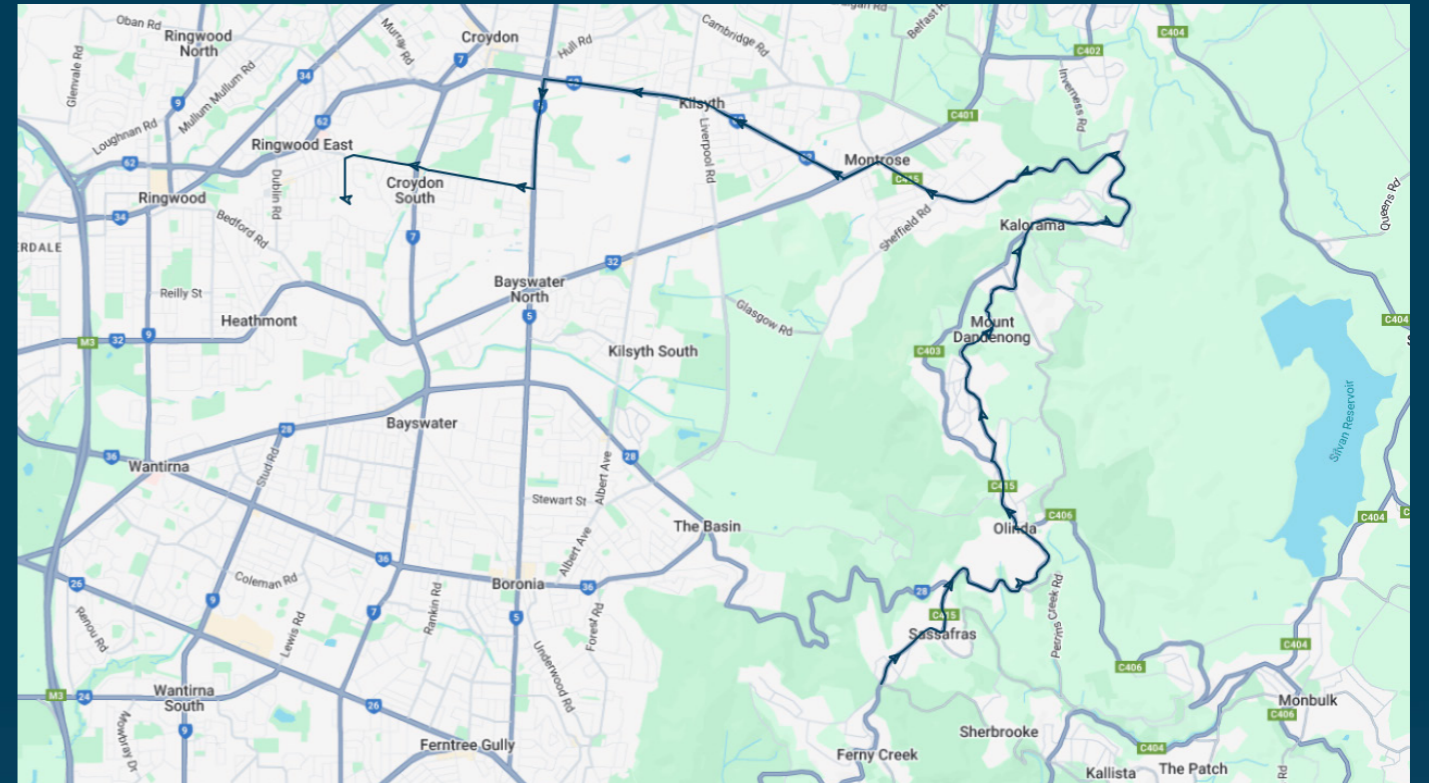

Times listed are estimated times only, it is advised to arrive at your stop earlier than the listed time to avoid missing your bus.

You can also download the Ventura Tracker app to view real time bus locations of all services

Yarra Valley Grammar

Route: 3420 | Morning

TURN DIRECTIONS

Picks up inside the school ### Via Mt Dandenong Tourist Rd, Left Mt Dandenong Rd, Veer Right Mt Dandenong Rd, Right Dorset Rd, Left Lincoln Rd, Right Croydon Rd, Left Maroondah Hwy, Right Kalinda Rd, Right into Yarra Valley Grammar School, Right Plymouth Rd, Left into Luther College

To view our list of live tracked services, visit www.venturabus.com.au

Timetable Printed : 2 October 2024