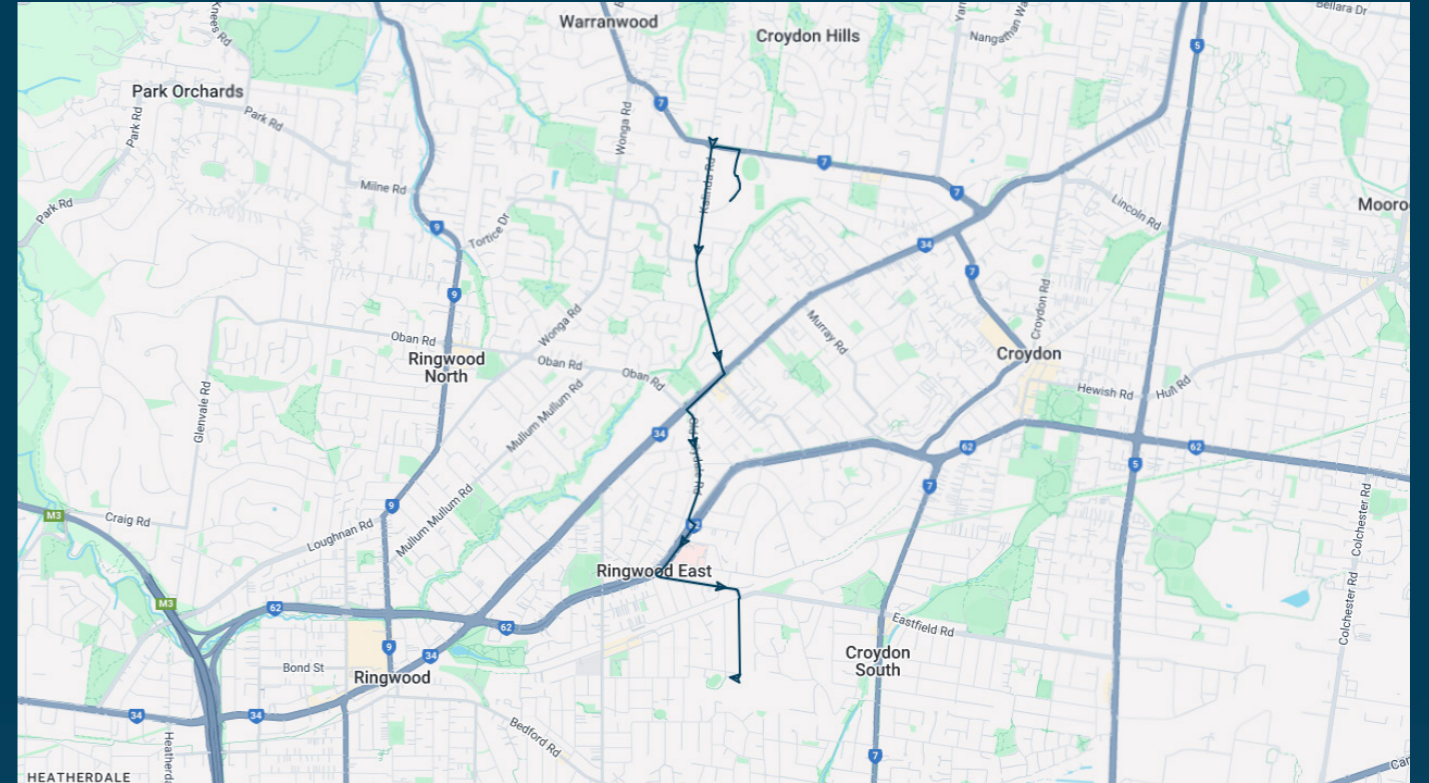

Times listed are estimated times only, it is advised to arrive at your stop earlier than the listed time to avoid missing your bus.

You can also download the Ventura Tracker app to view real time bus locations of all services

Yarra Valley Grammar

Route: 2603 | Afternoon

TURN DIRECTIONS

Picks up inside the school ### Via Right Plymouth Rd, Left into Luther College, Left Plymouth Rd, Left Yarra Rd, Right Jumping Creek Rd, Right Homestead Rd, Cont Brushy Park Rd, Cont Lyons Rd, Left Exeter Rd, Left Maroondah Hwy, Left Kimberley Dr, Right into Chirside Park SC

To view our list of live tracked services, visit www.venturabus.com.au

Timetable Printed : 30 September 2024

Yarra Valley Grammar

Route: 2623 | Afternoon

Stop ID	Stop Name	Time	Stop ID	Stop Name	Time
44593	Yarra Valley Grammar School	16:10			
8756	Chesney Dr/Kalinda Rd	16:13			
8755	26 Kalinda Rd	16:13			
8754	Maroondah Hwy/Kalinda Rd	16:14			
8638	Burnt Bridge Shopping Centre	16:14			
8740	Maroondah Hospital/Mt Dandenong Rd	16:16			
8446	Tintern Grammar	16:20			

Yarra Valley Grammar

Route: 2623 | Afternoon

TURN DIRECTIONS

Picks up inside the school ### Via Left Plymouth Rd, Left Kalinda Rd, Right Maroondah Hwy, Left Old Lilydale Rd, Right Mt Dandenong Rd, Left Eastfield Rd, Right Railway Ave, Left Morinda St into Tintern Grammar