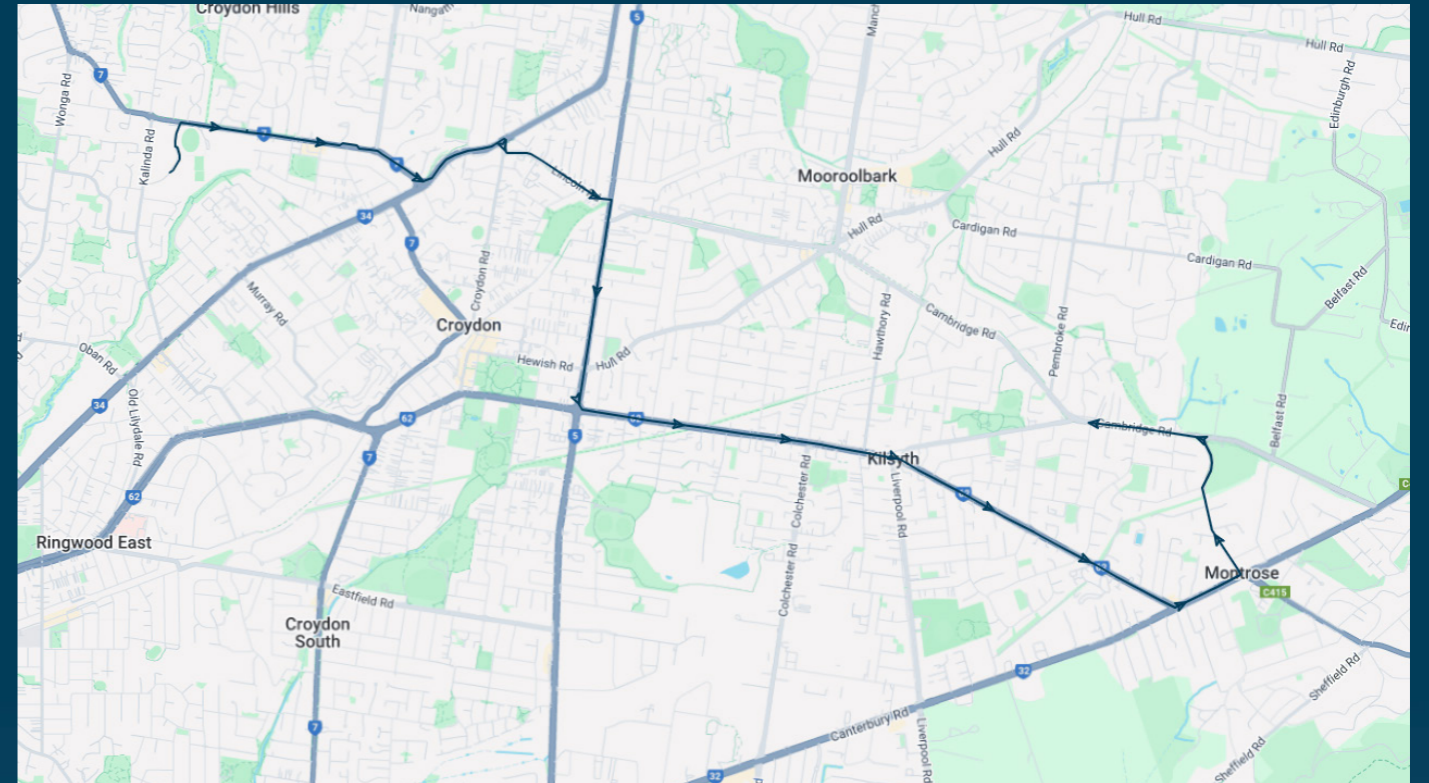

Times listed are estimated times only, it is advised to arrive at your stop earlier than the listed time to avoid missing your bus.

You can also download the Ventura Tracker app to view real time bus locations of all services

Yarra Valley Grammar

Route: 3423 | Afternoon

TURN DIRECTIONS

Picks up inside the school ### Via Right Plymouth Rd, Left into Luther College, Left Plymouth Rd, Left Maroondah Hwy, Right Croydon Rd, Left Lincoln Rd, Right Dorset Rd, Left Mt Dandenong Rd, Veer Left Mt Dandenong Rd, Left Montrose Rd, Left Cambridge Rd to Regina St

To view our list of live tracked services, visit www.venturabus.com.au

Timetable Printed : 30 September 2024