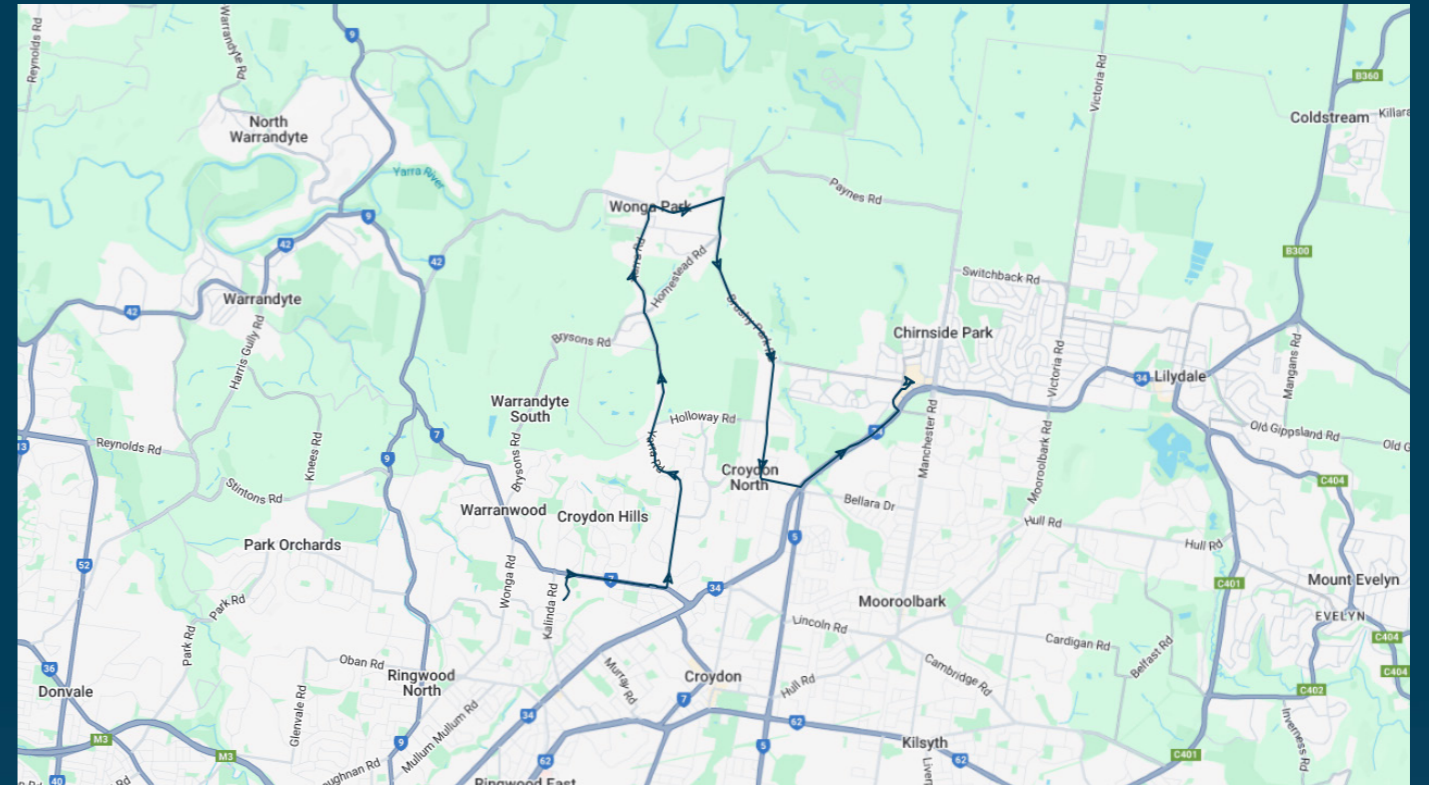

Times listed are estimated times only, it is advised to arrive at your stop earlier than the listed time to avoid missing your bus.

You can also download the Ventura Tracker app to view real time bus locations of all services

Yarra Valley Grammar

Route: 2633 | Afternoon

TURN DIRECTIONS

Picks up inside the school ### Via Right Plymouth Rd, Left into Luther College, Left Plymouth Rd, Left Yarra Rd, Right Jumping Creek Rd, Right Homestead Rd, Cont Brushy Park Rd, Cont Lyons Rd, Left Exeter Rd, Left Maroondah Hwy, Left Kimberley Dr, Right into Chirnside Park SC

To view our list of live tracked services, visit www.venturabus.com.au

Timetable Printed : 30 September 2024