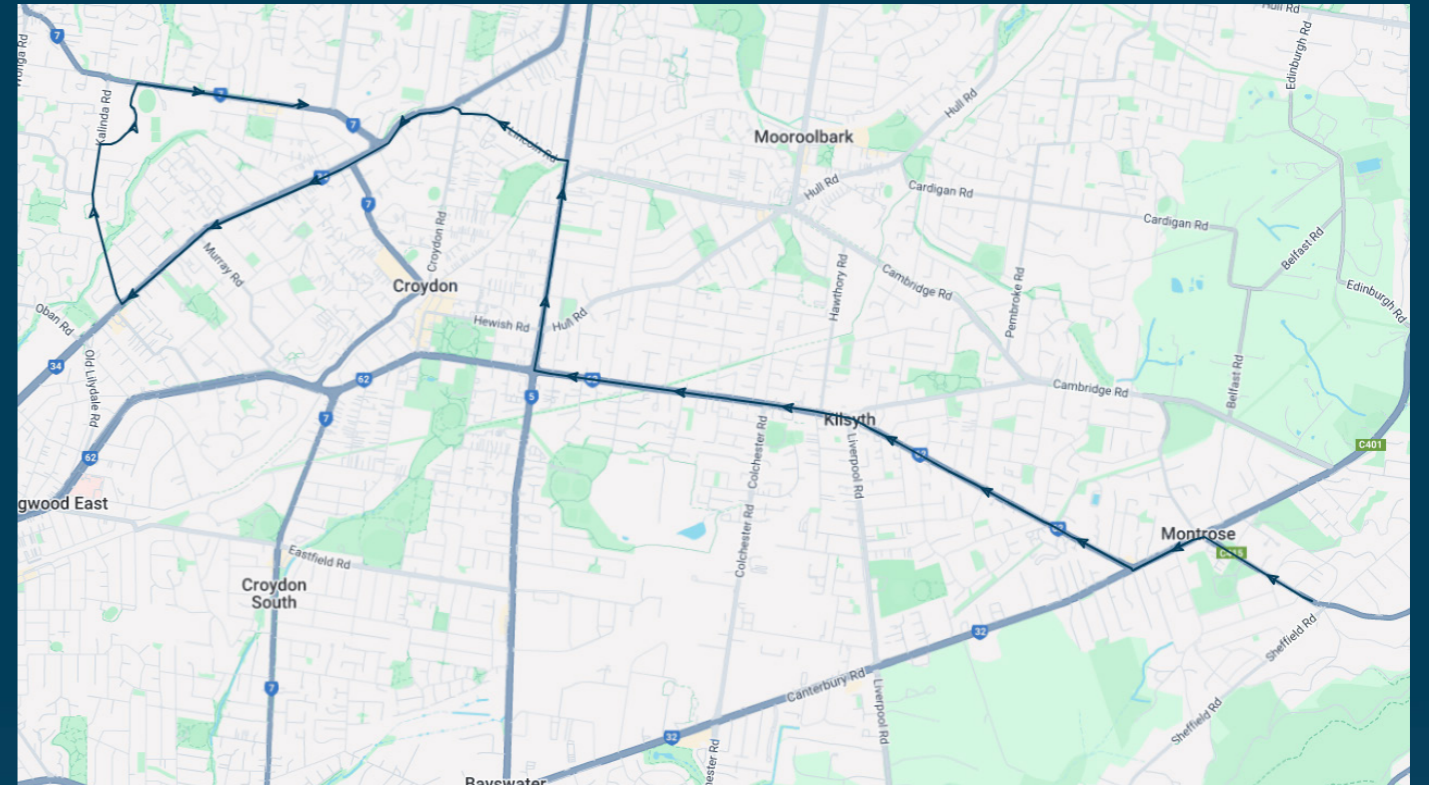

Times listed are estimated times only, it is advised to arrive at your stop earlier than the listed time to avoid missing your bus.

You can also download the Ventura Tracker app to view real time bus locations of all services

Yarra Valley Grammar

Route: 3422 | Morning

TURN DIRECTIONS

Drops off inside the school ### Via Mt Dandenong Tourist Rd, Left Mt Dandenong Rd, Veer Right Mt Dandenong Rd, Right Dorset Rd, Left Lincoln Rd, Right Croydon Rd, Left Maroondah Hwy, Right Kalinda Rd, Right into Yarra Valley Grammar School, Right Plymouth Rd, Left into Luther College

To view our list of live tracked services, visit www.venturabus.com.au

Timetable Printed : 30 September 2024