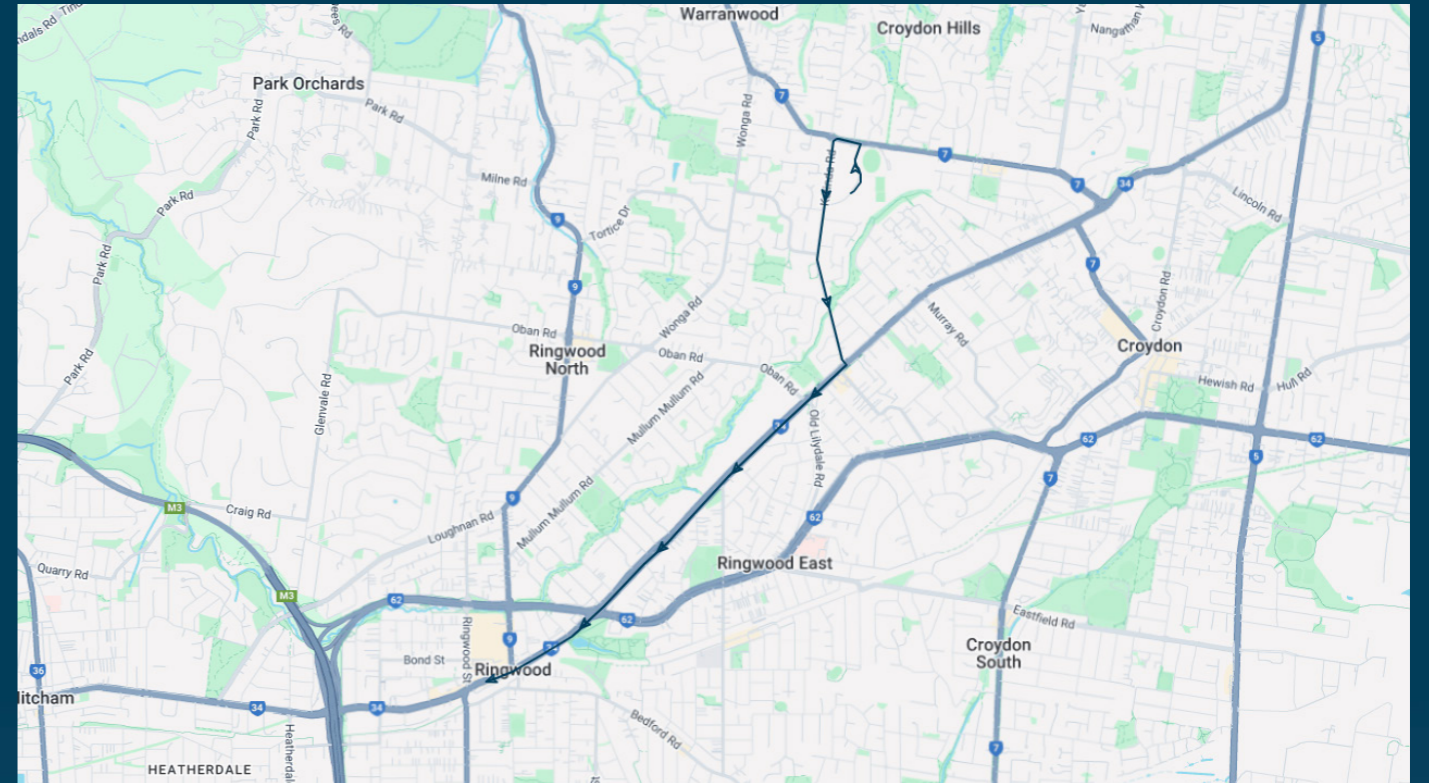

Times listed are estimated times only, it is advised to arrive at your stop earlier than the listed time to avoid missing your bus.

You can also download the Ventura Tracker app to view real time bus locations of all services

To view our list of live tracked services, visit www.venturabus.com.au

Timetable Printed : 30 September 2024

Yarra Valley Grammar

Route: 2562 | Afternoon

Stop ID	Stop Name	Time	Stop ID	Stop Name	Time
44593	Yarra Valley Grammar School	15:42			
8756	Chesney Dr/Kalinda Rd	15:46			
8755	26 Kalinda Rd	15:46			
8754	Maroondah Hwy/Kalinda Rd	15:47			
8638	Burnt Bridge Shopping Centre	15:48			
8784	Oban Rd/Maroondah Hwy	15:49			
8783	Seares Dr/Maroondah Hwy	15:50			
8782	Everard Rd/Maroondah Hwy	15:50			
8781	Mines Rd/Maroondah Hwy	15:51			
8780	Braeside Ave/Maroondah Hwy	15:53			
8779	Mt. Dandenong Rd/Maroondah Hwy	15:54			
8778	Larissa Ave/Maroondah Hwy	15:55			
21318	Ringwood Station	15:57			

Yarra Valley Grammar

Route: 2562 | Afternoon

TURN DIRECTIONS

Picks up inside the school ### Via Left Plymouth Rd, Left Kalinda Rd, Right Maroondah Hwy to Ringwood Station

To view our list of live tracked services, visit www.venturabus.com.au
 Timetable Printed : 30 September 2024