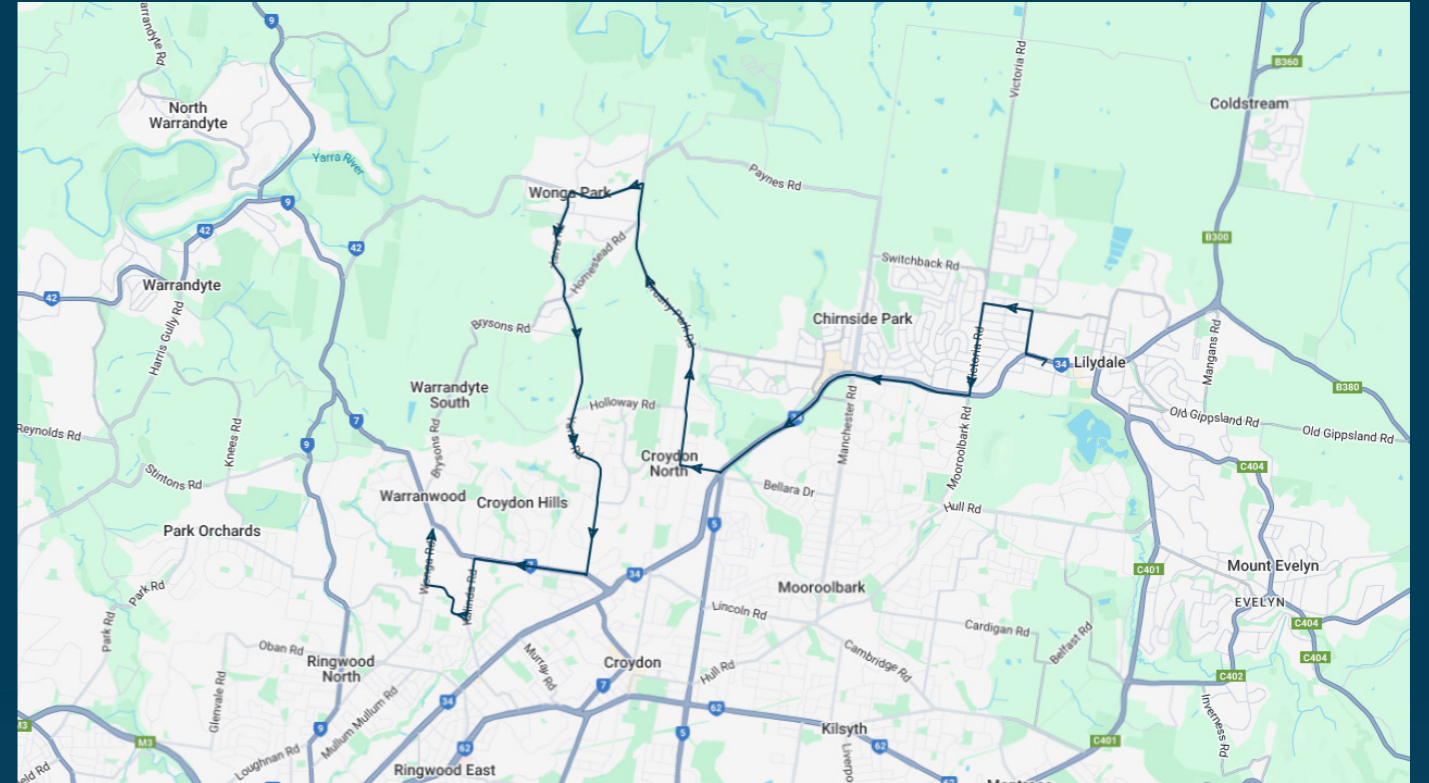

Times listed are estimated times only, it is advised to arrive at your stop earlier than the listed time to avoid missing your bus.

You can also download the Ventura Tracker app to view real time bus locations of all services

Yarra Valley Grammar

Route: 2595 | Morning

TURN DIRECTIONS

Drops off in Kalinda Rd ### Via Left Maroondah Hwy, Right Cave Hill Rd, Left Beresford Rd, Left Victoria Rd, Right Maroondah Hwy, Right Exeter Rd, Right Lyons Rd, Cont Brushy Park Rd, Cont Homestead Rd, Left Jumping Creek Rd, Left Yarra Rd, then runs express to between Croydon Hills Dr and Plymouth Rd, Right Plymouth Rd, Left Kalinda Rd, Right Mundara Dr, Right Wonga Rd to Melbourne Rudolph Steiner

To view our list of live tracked services, visit www.venturabus.com.au
Timetable Printed : 30 September 2024