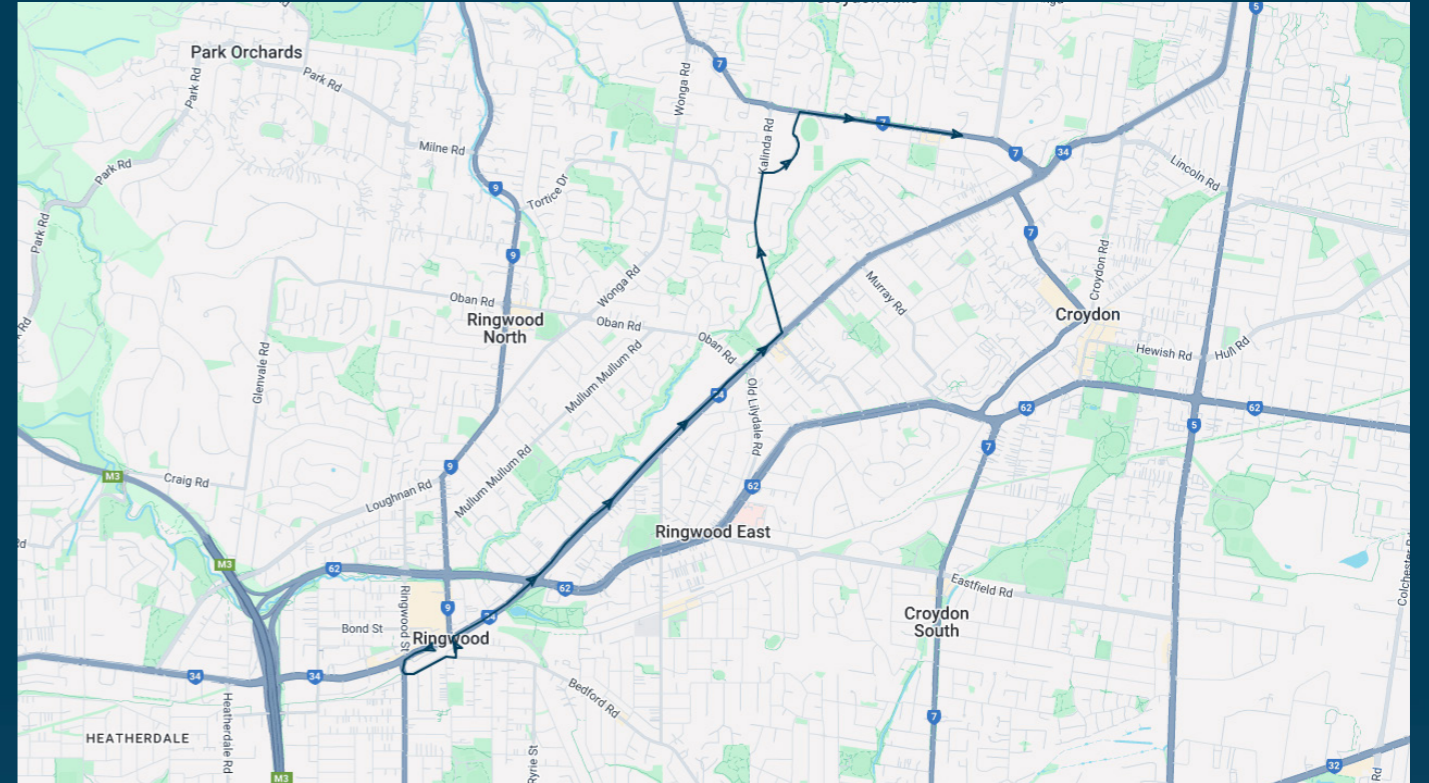

Yarra Valley Grammar

Route: 2553 | Morning

Stop ID	Stop Name	Time	Stop ID	Stop Name	Time
21318	Ringwood Station	08:15			
10168	Larissa Ave/Maroondah Hwy	08:17			
10169	Oliver St/Maroondah Hwy	08:18			
10170	Rupert St/Maroondah Hwy	08:18			
10171	Leonard St/Maroondah Hwy	08:18			
10172	Mines Rd/Maroondah Hwy	08:19			
10173	Dublin Rd/Maroondah Hwy	08:20			
10174	Everard Rd/Maroondah Hwy	08:20			
10175	463 Maroondah Hwy	08:20			
10176	Oban Rd/Maroondah Hwy	08:21			
8492	Burnt Bridge SC/Maroondah Hwy	08:22			
8493	Grayling Cres/Kalinda Rd	08:22			
8494	23 Kalinda Rd	08:22			
8495	Highland Bvd/Kalinda Rd	08:23			
44593	Yarra Valley Grammar School	08:25			
8628	Narr-maen Dr/Plymouth Rd	08:28			
8629	McAdam Sq/Plymouth Rd	08:29			
44495	Luther College	08:30			

Yarra Valley Grammar

Route: 2553 | Morning

TURN DIRECTIONS

Drops off inside the school ### Via Left Wantirna Rd, Left Station St, Left Warrandyte Rd, Right Maroondah Hwy, Left Kalinda Rd, Right into Yarra Valley Grammar School, Right Plymouth Rd to Luther College

To view our list of live tracked services, visit www.venturabus.com.au
 Timetable Printed : 30 September 2024

Times listed are estimated times only, it is advised to arrive at your stop earlier than the listed time to avoid missing your bus.

Times listed are estimated times only, it is advised to arrive at your stop earlier than the listed time to avoid missing your bus.

You can also download the Ventura Tracker app to view real time bus locations of all services