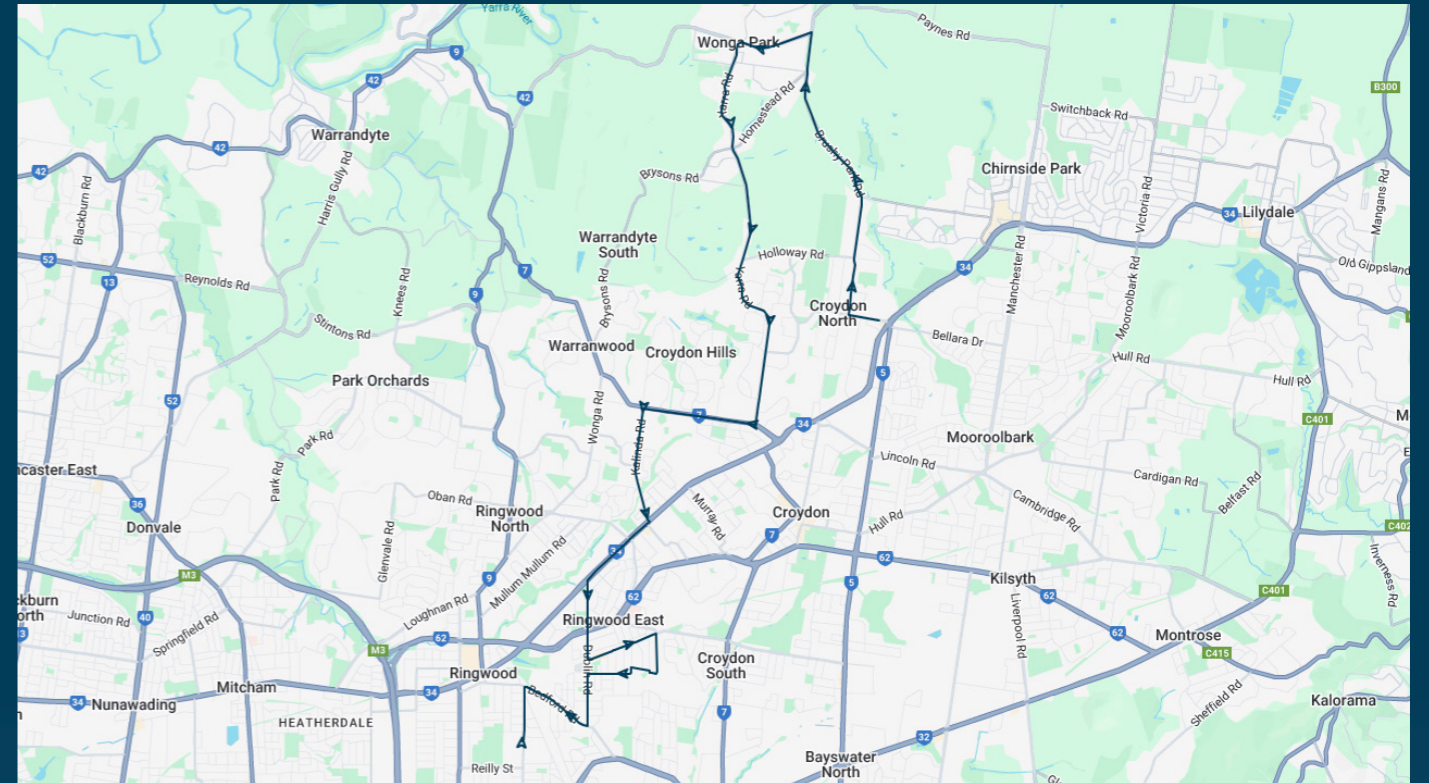

Times listed are estimated times only, it is advised to arrive at your stop earlier than the listed time to avoid missing your bus.

You can also download the Ventura Tracker app to view real time bus locations of all services

Yarra Valley Grammar

Route: 2558 | Morning

TURN DIRECTIONS

Drops off in Kalinda Rd ### Via Exeter Rd, Right Lyons Rd, Cont Brushy Park, Cont Homestead Rd, Left Jumping Creek Rd, Left Yarra Rd, Right Plymouth Rd, Left Kalinda Rd, Right Maroondah Hwy, Left Dublin Rd, Left Railway Ave, Right Morinda St into Tintern Grammar, Left Loma St, Left Victoria St, Cont Knaith Rd, Left Dublin Rd, Right Bedford Rd, Bedford Rd, Left Great Ryrie St, Right into Aquinas College

To view our list of live tracked services, visit www.venturabus.com.au

Timetable Printed : 30 September 2024