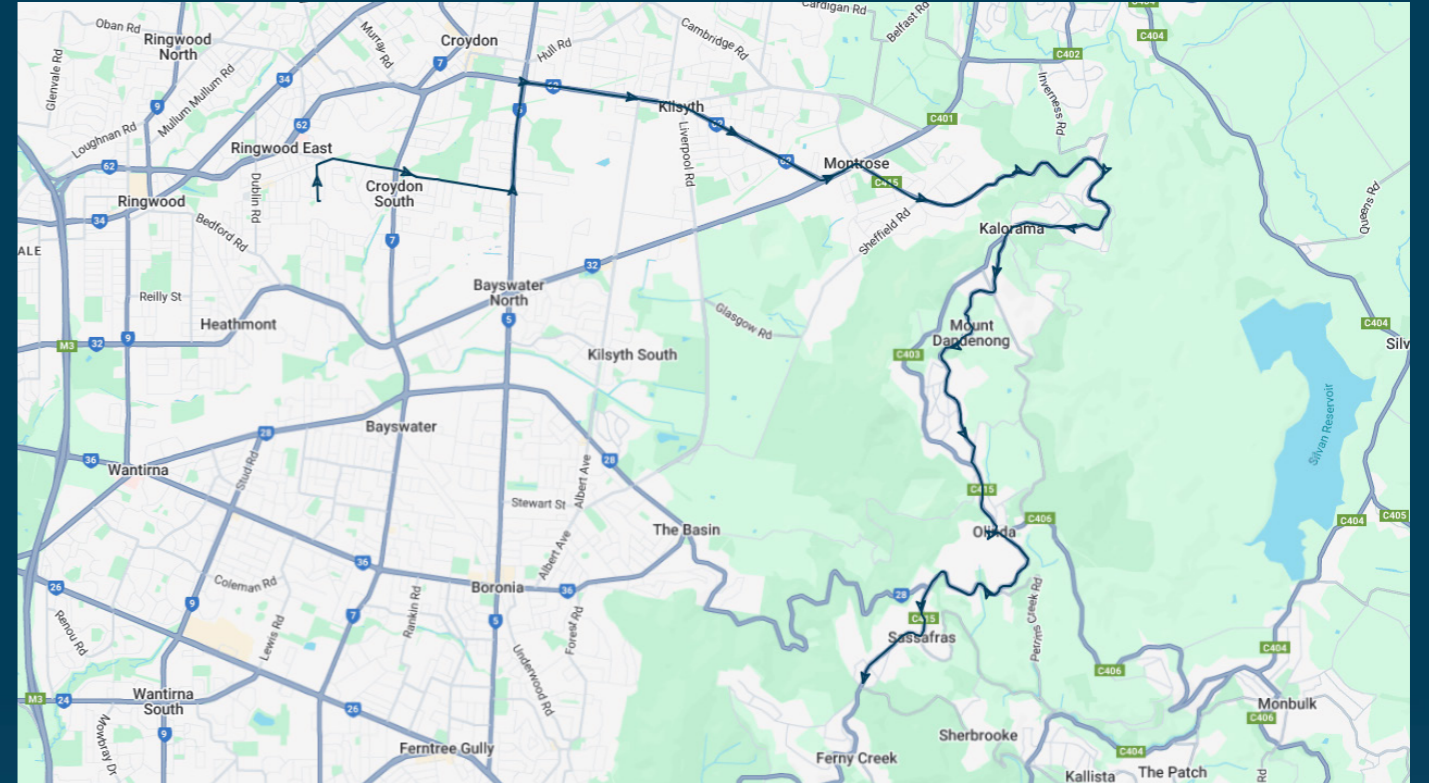

Times listed are estimated times only, it is advised to arrive at your stop earlier than the listed time to avoid missing your bus.

You can also download the Ventura Tracker app to view real time bus locations of all services

Yarra Valley Grammar

Route: 3421 | Afternoon

TURN DIRECTIONS

Picks up inside the school ### ## Change at Montrose CFA for Route 3423 to Ferny Creek ### Via Highton St, Right Railway Ave, Cont Eastfield Rd, Left Dorset Rd, Right Mt Dandenong Rd, Cont Left Mt Dandenong Rd, Right Mt Dandenong Tourist Rd, Left Monash Ave, Left Mt Dandenong Tourist Rd to Sherbrooke Rd

To view our list of live tracked services, visit www.venturabus.com.au
Timetable Printed : 30 September 2024