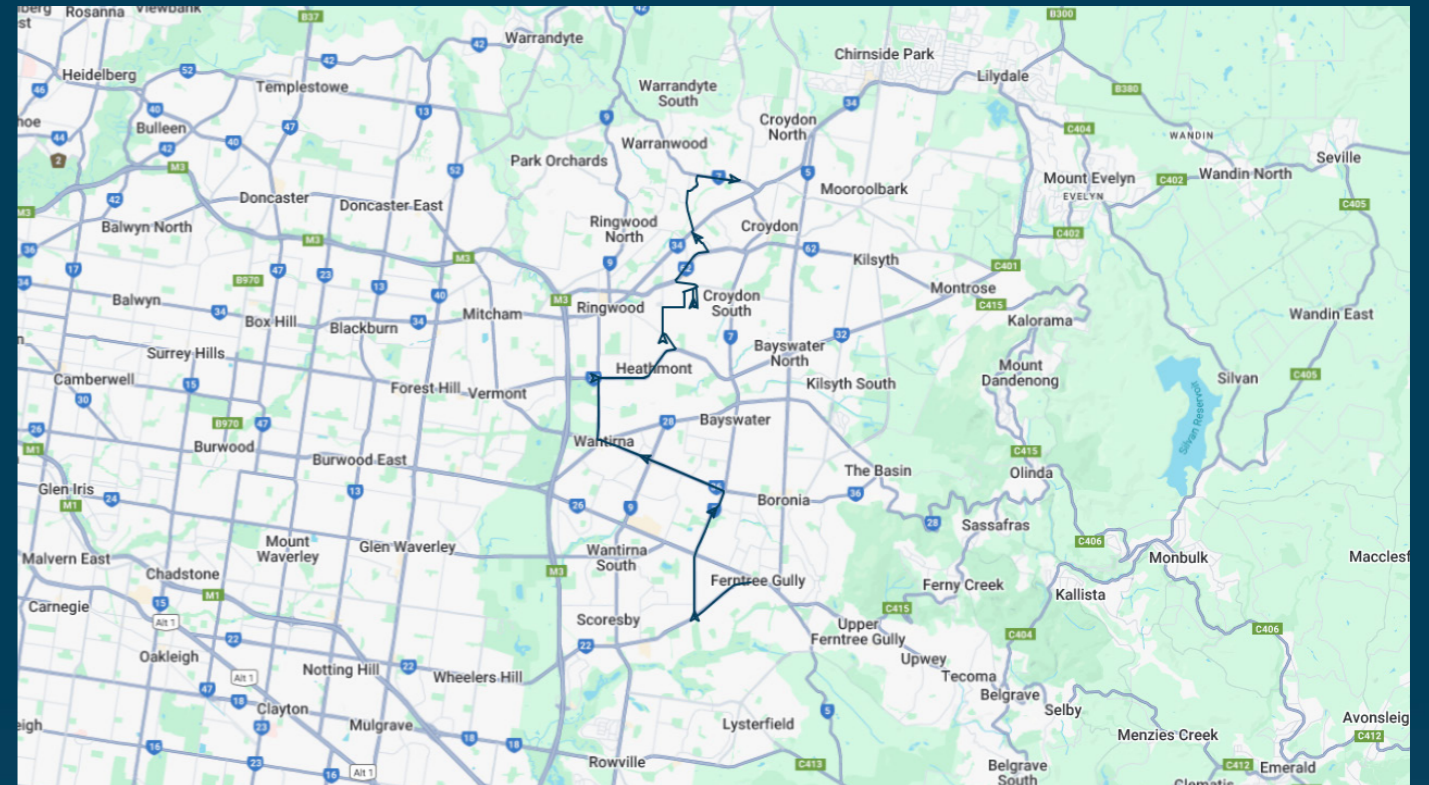

Times listed are estimated times only, it is advised to arrive at your stop earlier than the listed time to avoid missing your bus.

You can also download the Ventura Tracker app to view real time bus locations of all services

Yarra Valley Grammar

Route: 2571 | Morning

TURN DIRECTIONS

Drops off inside the school ### Via Ferntree Gully Rd, Right Scoresby Rd, Left Boronia Rd, Boronia Rd, Right Wantirna Rd, Right Canterbury Rd, Left Bedford Rd, Right Dublin Rd, Right Knaith Rd, Cont Victoria St, Right Railway Ave, Right Morinda St into Tintern Grammar, Cont Highton St, Right Railway Ave, Left Eastfield Rd, Right Mt Dandenong Rd, Left Diana St, Left Beaufort Rd, Right Maroondah Hwy, Left Kalinda Rd, Right into Yarra Valley Grammar School, Right Plymouth Rd, Left into Luther College

To view our list of live tracked services, visit www.venturabus.com.au
Timetable Printed : 30 September 2024