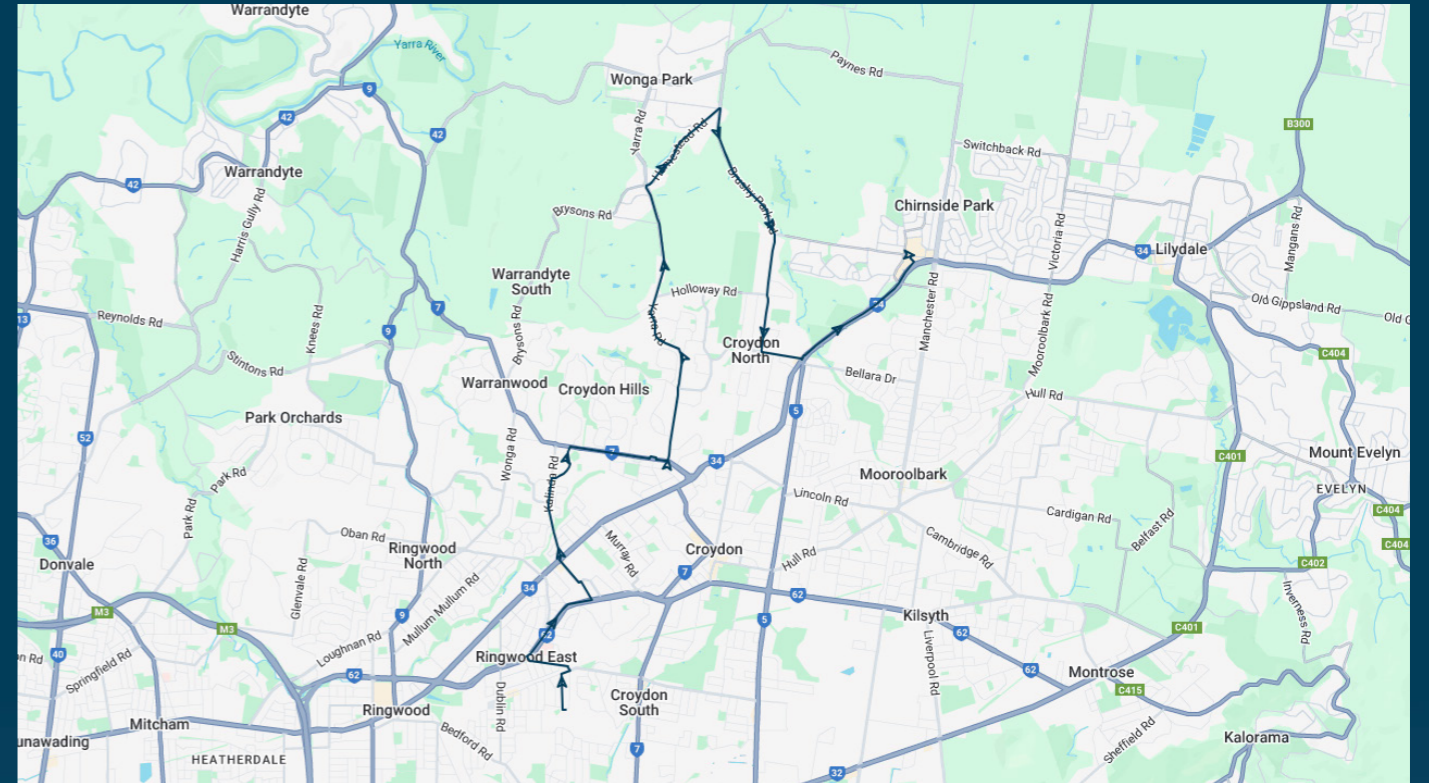

Stop ID	Stop Name	Time	Stop ID	Stop Name	Time
8446	Tintern Grammar	15:45			
8449	Ware Cres/Mt Dandenong Rd	15:49			
8450	Valda Ave/Mt Dandenong Rd	15:50			
8451	Caroola Rd/Mt Dandenong Rd	15:51			
8493	Grayling Cres/Kalinda Rd	15:55			
8494	23 Kalinda Rd	15:56			
8495	Highland Bvd/Kalinda Rd	15:57			
44593	Yarra Valley Grammar School	16:00			
8628	Narr-maen Dr/Plymouth Rd	16:03			
8629	McAdam Sq/Plymouth Rd	16:04			
44495	Luther College	16:05			
10161	Luther College/Yarra Rd	16:05			
46239	Campaspe Dr/Yarra Rd	16:05			
46240	James Milne Dr/Yarra Rd	16:05			
12277	Layfield St/Yarra Rd	16:05			
12276	Charles Smith Dr/Yarra Rd	16:05			
12275	Holloway Rd/Yarra Rd	16:05			
12274	285 Yarra Rd	16:06			
12273	St Johns Rd/Yarra Rd	16:06			
11446	Harris Rd/Brushy Park Rd	16:07			
12768	Birch Rd/Brushy Park Rd	16:07			
12775	Glenpark Dr/Brushy Park Rd	16:08			
12776	Holloway Rd/Lyons Rd	16:08			
22434	Griff Hunt Reserve/52 Lyons Rd	16:08			
12778	Turkeith Cres/Lyons Rd	16:08			
12779	Exeter Rd/Lyons Rd	16:08			
10187	Exeter Rd/Maroondah Hwy	16:08			
10188	Maroondah Adventure Golf Park	16:08			
10189	Old Melbourne Rd/Maroondah Hwy	16:09			
10190	East Ridge Business Park/Maroondah Hwy	16:10			
21299	Chirside Park SC	16:25			

Times listed are estimated times only, it is advised to arrive at your stop earlier than the listed time to avoid missing your bus.

You can also download the Ventura Tracker app to view real time bus locations of all services

Yarra Valley Grammar

Route: 2603 | Afternoon

TURN DIRECTIONS

Picks up inside the school ### Via Right Plymouth Rd, Left into Luther College, Left Plymouth Rd, Left Yarra Rd, Right Jumping Creek Rd, Right Homestead Rd, Cont Brushy Park Rd, Cont Lyons Rd, Left Exeter Rd, Left Maroondah Hwy, Left Kimberley Dr, Right into Chirside Park SC

To view our list of live tracked services, visit www.venturabus.com.au

Timetable Printed : 30 September 2024