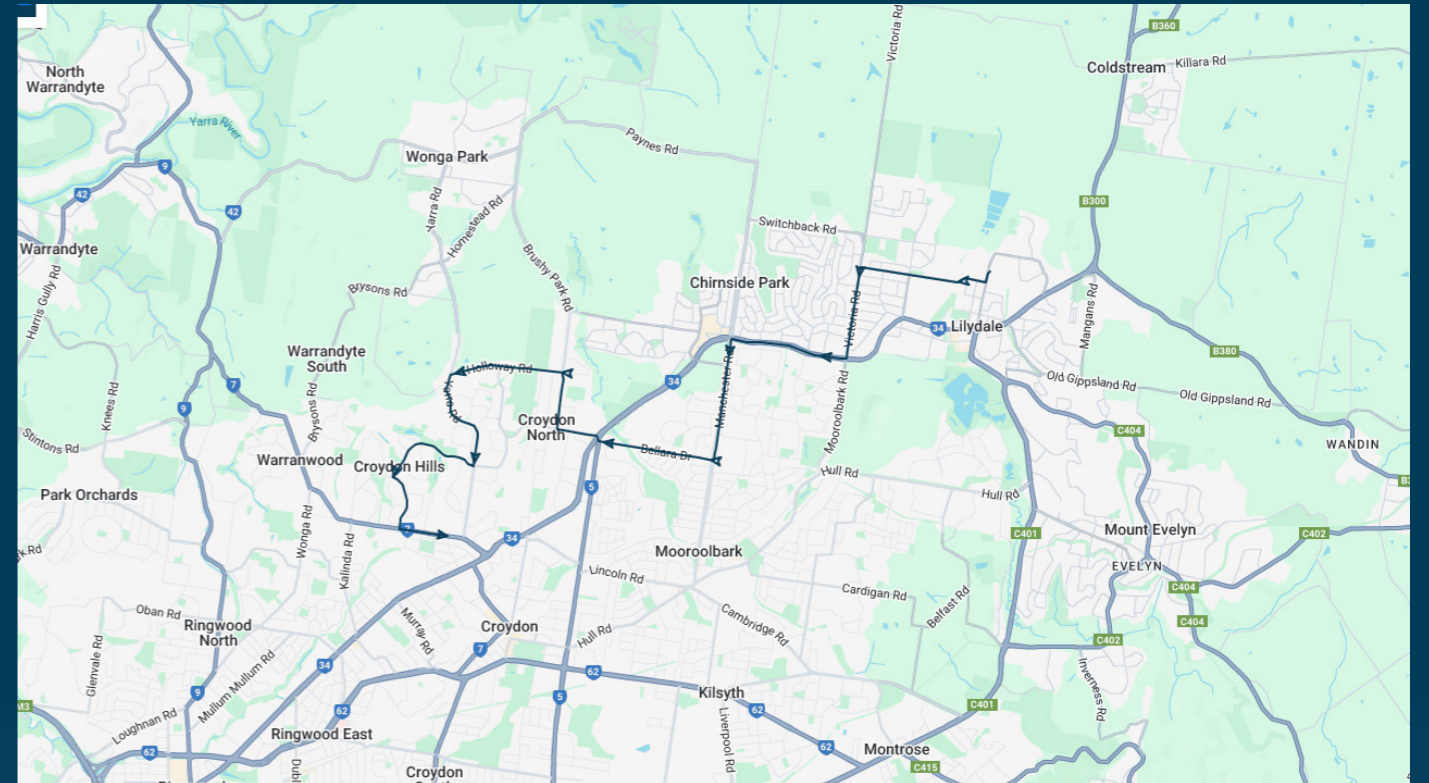

## Route: 2582 | Afternoon

Stop ID	Stop Name	Time	Stop ID	Stop Name	Time
44541	Mt Lilydale Mercy College	15:26			
16670	Peden St/Victoria Rd	15:29			
7444	Mooroolbark Rd/Maroondah Hwy	15:31			
7445	Landscape Dr/Maroondah Hwy	15:32			
7446	Dress Circle Lane/Maroondah Hwy	15:33			
13380	Partridge Way/Manchester Rd	15:34			
13381	Batterbee Dr/Manchester Rd	15:35			
13382	Erskine Rdge/Manchester Rd	15:35			
13384	Numeralla St/Bellara Dr	15:37			
13385	Monomeith St/Bellara Dr	15:37			
13386	Kiama Ct/Bellara Dr	15:38			
13387	Brushy Creek Trail/Bellara Dr	15:38			
13388	Nareen Ct/Bellara Dr	15:39			
46562	Maroondah Hwy/Exeter Rd	15:39			
14399	Exeter Rd/Lyons Rd	15:40			
14398	Turkeith Cres/Lyons Rd	15:40			
14397	Griff Hunt Reserve/52 Lyons Rd	15:41			
14396	Holloway Rd/Lyons Rd	15:41			
14370	Charles Smith Dr/Yarra Rd	15:45			
14371	Mckerral Pl/Yarra Rd	15:45			
iacrw	Langdale Dr/Croydon Hill Dr	15:47			
macrw	Mari Tce/Croydon Hills Dr	15:48			
8507	Croydon Hills Dr/Narr-maen Dr	15:50			
8508	Angelica Cres/Narr-maen Dr	15:50			
8627	Peachwood Pl/Narr-maen Dr	15:51			
8628	Narr-maen Dr/Plymouth Rd	15:51			
8629	McAdam Sq/Plymouth Rd	15:52			
10160	Luther College/Plymouth Rd	15:53			

**Times listed are estimated times only, it is advised to arrive at your stop earlier than the listed time to avoid missing your bus.**

**You can also download the Ventura Tracker app to view real time bus locations of all services**

## Route: 2582 | Afternoon

### TURN DIRECTIONS

Via Left Anderson St, Right Gardiner St, Cont Beresford Rd, Left Victoria Rd, Right Maroondah Hwy, Left Manchester Rd, Right Bellara Dr, Right Dorset Rd, Cont Exeter Rd, Right Lyons Rd, Left Holloway Rd, Left Yarra Rd, Right Croydon Hills Dr, Left Narr Maen Dr, Left Plymouth Rd to Luther College