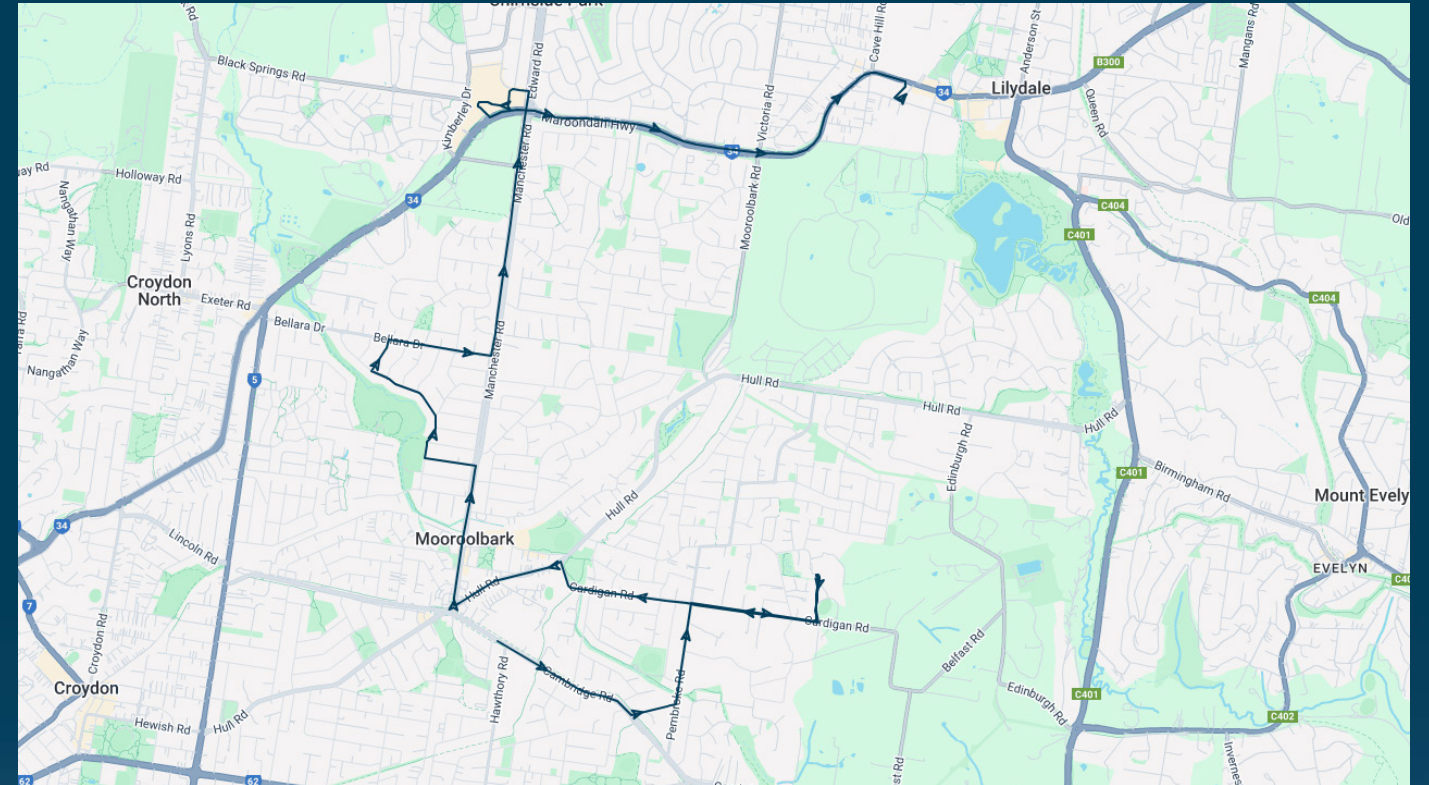

# Yarra Hills Secondary College (Mooroolbark Campus)

Route: 2552 | Afternoon

Stop ID	Stop Name	Time	Stop ID	Stop Name	Time
11052	Yarra Hills Secondary College	15:15			
23526	Cambridge Rd/Lawson Rd	15:16			
16613	Longfellow Ave/Pembroke Rd	15:17			
44561	Billanook College - Bottom Area	15:20			
44562	St Peter Julian Eymard Primary School	15:25			
14383	Diane Cres/Manchester Rd	15:29			
13442	Monomeith St/Bellara Dr	15:35			
13441	Highview Dr/Bellara Dr	15:36			
13440	Sheridan Ave/Manchester Rd	15:38			
13439	Erskine Rdge/Manchester Rd	15:39			
13438	Savanna Dr/Manchester Rd	15:40			
13437	Fletcher Rd/Manchester Rd	15:41			
21296	Chirside Park SC	15:45			
7567	Sheppards Lane/Maroondah Hwy	15:47			
7566	Rolling Hills PS/Maroondah Hwy	15:49			
7565	Victoria Rd/Maroondah Hwy	15:51			
7564	Albert Hill Rd/Maroondah Hwy	15:53			
28197	Lilydale Station	15:55			

# Yarra Hills Secondary College (Mooroolbark Campus)

Route: 2552 | Afternoon

### Picks up in Hull Rd, outside the school ### Via Cambidge Rd, Left Lawson Rd, Left Pembroke Rd, Right Cardigan Rd, Left into Billanook, Right Cardigan Rd, Left Hull Rd, Right Manchester Rd, Left Andrew St, Right Esther Cres, Right Bulga St, Right Bellara Dr, Left Manchester Rd, Cont Edward Rd, Left View Point Rd, to Chirside Park, then Left Maroondah Hwy, Right William St West, Left John St, Left William St East to Lilydale Station