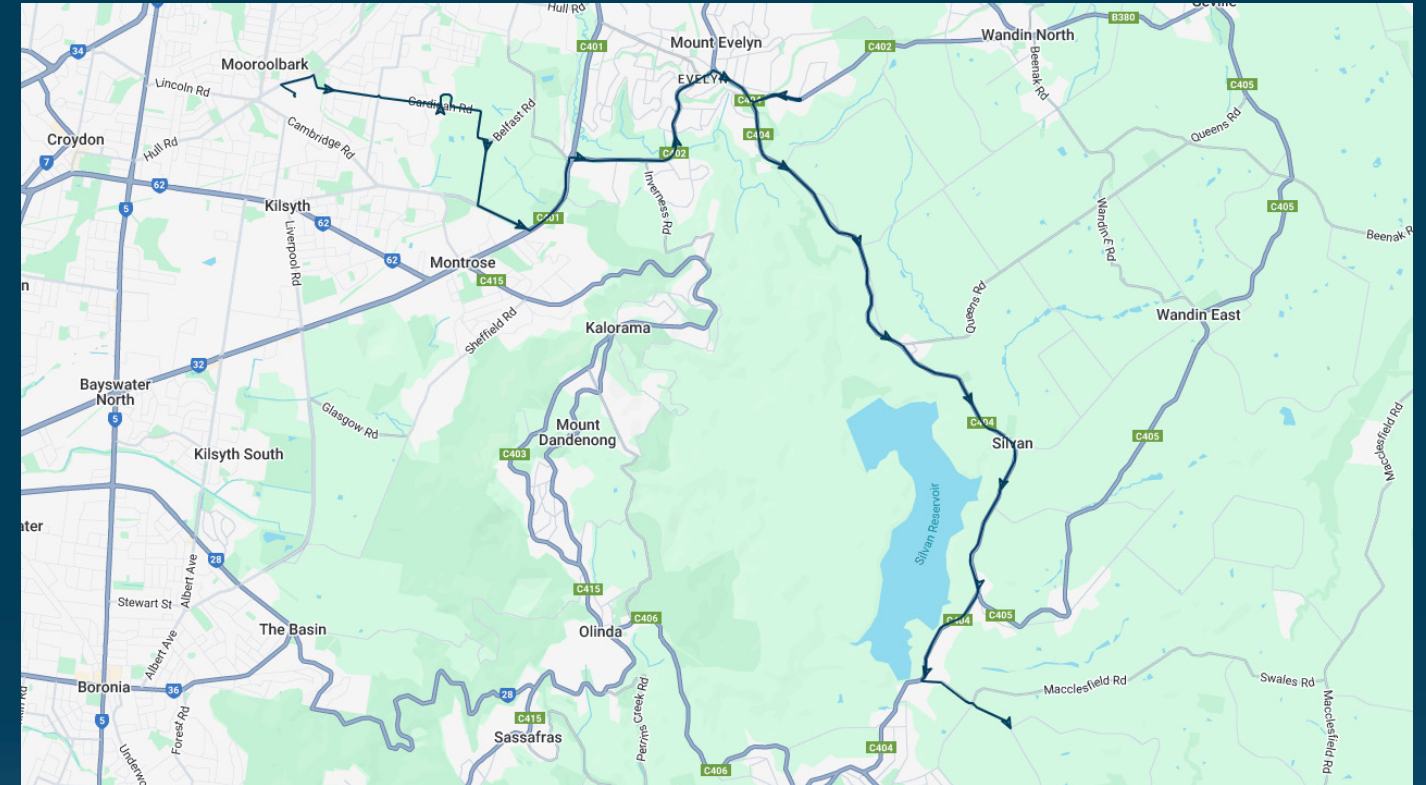

Yarra Hills Secondary College (Mooroolbark Campus)

Route: 5223 (SBSC) | Afternoon

Stop ID	Stop Name	Time	Stop ID	Stop Name	Time
	Yarra Hills Secondary College	15:15			
44561	Billanook College	15:25			
14546	Wray Cres/York Rd	15:37			
14547	Joy Rd/Monbulk Rd	15:38			
	St Mary's Primary School	15:40			
14548	Mt Evelyn PS - Clegg Rd/Monbulk Rd	15:40			
14549	Ormeau Rd/Monbulk Rd	15:41			
14551	Margaret Rd/Monbulk Rd	15:42			
14552	Hunter Rd/Monbulk Rd	15:45			
14553	Rhonda Rd/Monbulk Rd	15:46			
14554	Henderson Hill Rd/Monbulk Rd	15:48			
14555	Queens Rd/Monbulk Rd	15:48			
14556	Silvan - Reservoir/Monbulk Rd	15:50			
14557	279 Monbulk Rd	15:51			
14558	Silvan Football Oval/Monbulk Rd	15:52			
14559	Ferndale Rd/Monbulk Rd	15:54			
14561	Monbulk-Seville Rd/Monbulk Rd	15:56			
14562	401 Monbulk Rd	15:57			
14563	Anderson Rd/Monbulk Rd	15:57			
14564	Old Emerald Rd/Monbulk Rd	15:58			
	Old Emerald Rd/Macclesfield Rd	15:59			
	Coulson Rd/Old Emerald Rd	16:00			

Times listed are estimated times only, it is advised to arrive at your stop earlier than the listed time to avoid missing your bus.

You can also download the Ventura Tracker app to view real time bus locations of all services

Yarra Hills Secondary College (Mooroolbark Campus)

Route: 5223 (SBSC) | Afternoon

TURN DIRECTIONS

Picks up inside the school ### Via Right Hull Rd, Right Cardigan Rd, Left into Billanook College, Left Cardigan Rd, Right Belfast Rd, Left Cambridge Rd, Left Swansea Rd, Right York Rd, Right Monbulk Rd, Left Clegg Rd, Right into St Mary's Primary School, Left Clegg Rd, Left Monbulk Rd, Left Old Emerald Rd to Coulson Rd

To view our list of live tracked services, visit www.venturabus.com.au
Timetable Printed : 30 September 2024