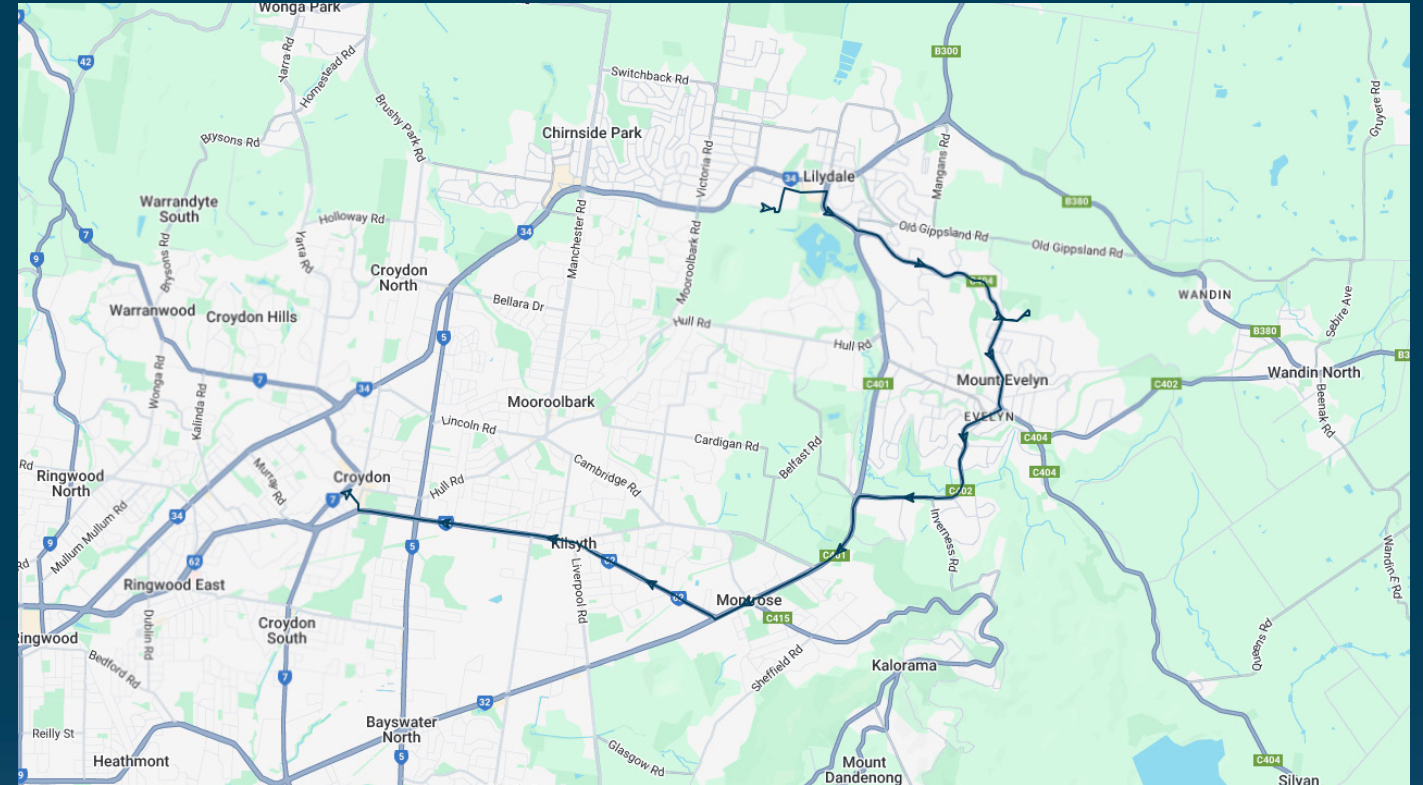

Times listed are estimated times only, it is advised to arrive at your stop earlier than the listed time to avoid missing your bus.

You can also download the Ventura Tracker app to view real time bus locations of all services

Yarra Hills Secondary College (Mt Evelyn Campus)

Route: 3411 | Afternoon

TURN DIRECTIONS

Via Left Melba Ave, Left Hutchinson St, Right John St, Right Hardy St, Right Anderson Street, Cont Swansea Rd, Cont Hereford Rd (at roundabout), Left Old Hereford Rd, Right into Yarra Hills Secondary College Mt Evelyn Campus, Left Old Hereford Rd, Left Hereford Rd, Right York Rd, Left Swansea Rd, Cont Leith Rd, Cont Mt Dandenong Road, Cont Right Mt Dandenong Rd, Right Main St, Left Devon St, Right into Croydon Station

To view our list of live tracked services, visit www.venturabus.com.au
Timetable Printed : 30 September 2024