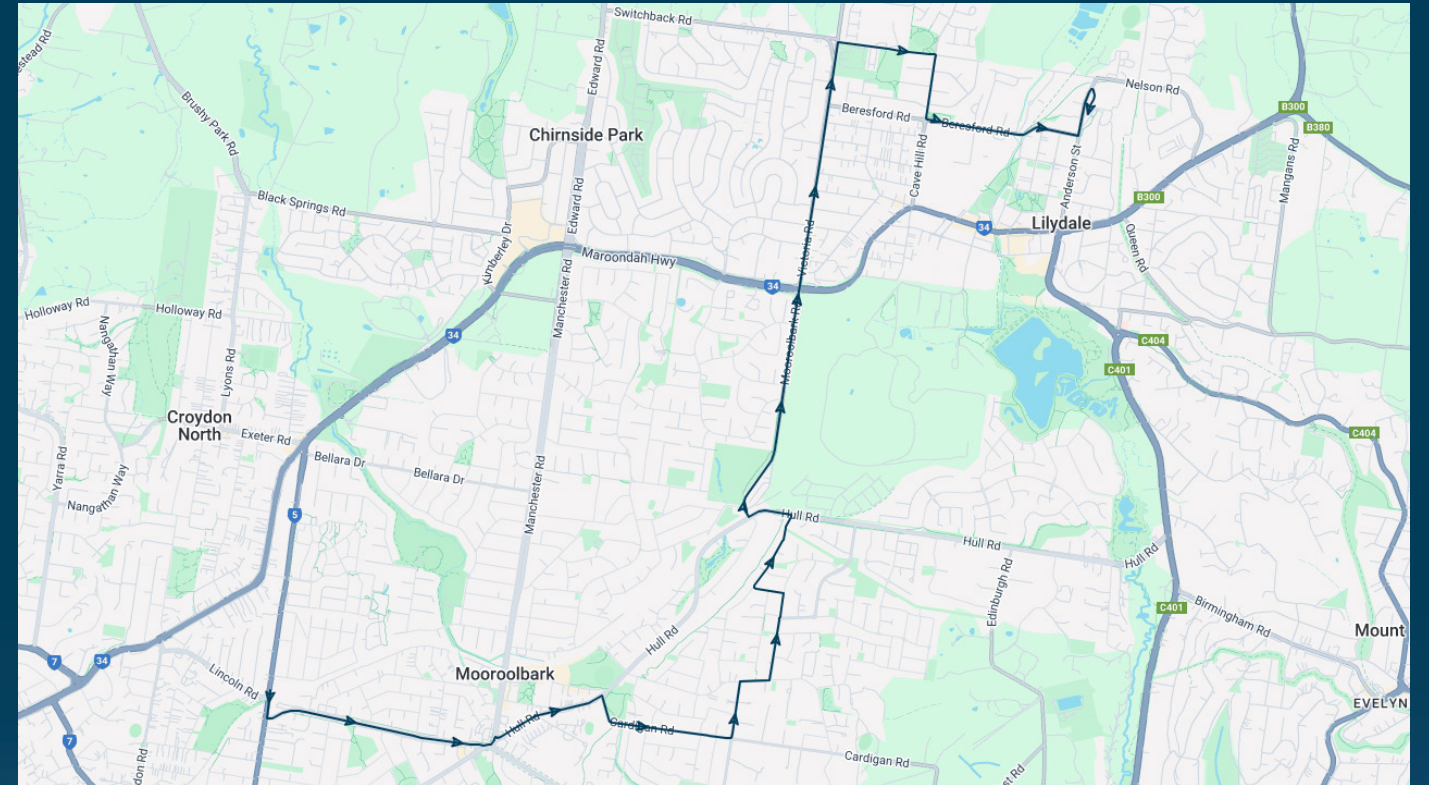

Yarra Hills Secondary College (Mooroolbark Campus)

Route: 2574 | Morning

Stop ID	Stop Name	Time	Stop ID	Stop Name	Time
13394	Lincoln (before) Rd/Dorset Rd	08:05			
ablie	Abraham Dr/Lincoln Rd	08:06			
chhue	Charles St/Hull Rd	08:07			
44562	St Peter Julian Eymard Primary School	08:10			
pehue	Percy Cl/Hull Rd	08:11			
16612	Cardigan Rd/Pembroke Rd	08:13			
tabln	7 Blackburn Rd	08:15			
15696	May Rd/Blackburn Rd	08:16			
23527	Grace Ave/Carronvale Rd	08:17			
16609	Mooroolbark Rd/Hull Rd	08:19			
chmon	Churchill Dr/Mooroolbark Rd	08:20			
akvin	Akarana Rd/Victoria Rd	08:21			
46587	Lilydale West Primary School/Victoria Rd	08:25			
23523	Peden St/Victoria Rd	08:26			
44540	Lilydale Heights College	08:30			
22140	Crestway/Cave Hill Rd	08:30			
22138	Willmette Ct/Cave Hill Rd	08:31			
44541	Mt Lilydale Mercy College	08:35			

Yarra Hills Secondary College (Mooroolbark Campus)

Route: 2574 | Morning

TURN DIRECTIONS

Via Dorset Rd, Left Lincoln Rd, Cont Hull Rd, Right Cardigan Rd, Left Pembroke Rd, Righ Taylor Rd, Left Blackburn Rd, Left Jillian St, Right Carronvale Rd, Left Hull Rd, Right Mooroolbark Rd, Cont Victoria Rd, Right Nelson Rd, Left into Lilydale Heights College, Left Nelson Rd, Right Cave Hill Rd, Left Beresford Rd, Cont Gardiner St, Left Anderson St, Right into Mt Lilydale Mercy College

To view our list of live tracked services, visit www.venturabus.com.au
Timetable Printed : 30 September 2024

Times listed are estimated times only, it is advised to arrive at your stop earlier than the listed time to avoid missing your bus.

You can also download the Ventura Tracker app to view real time bus locations of all services