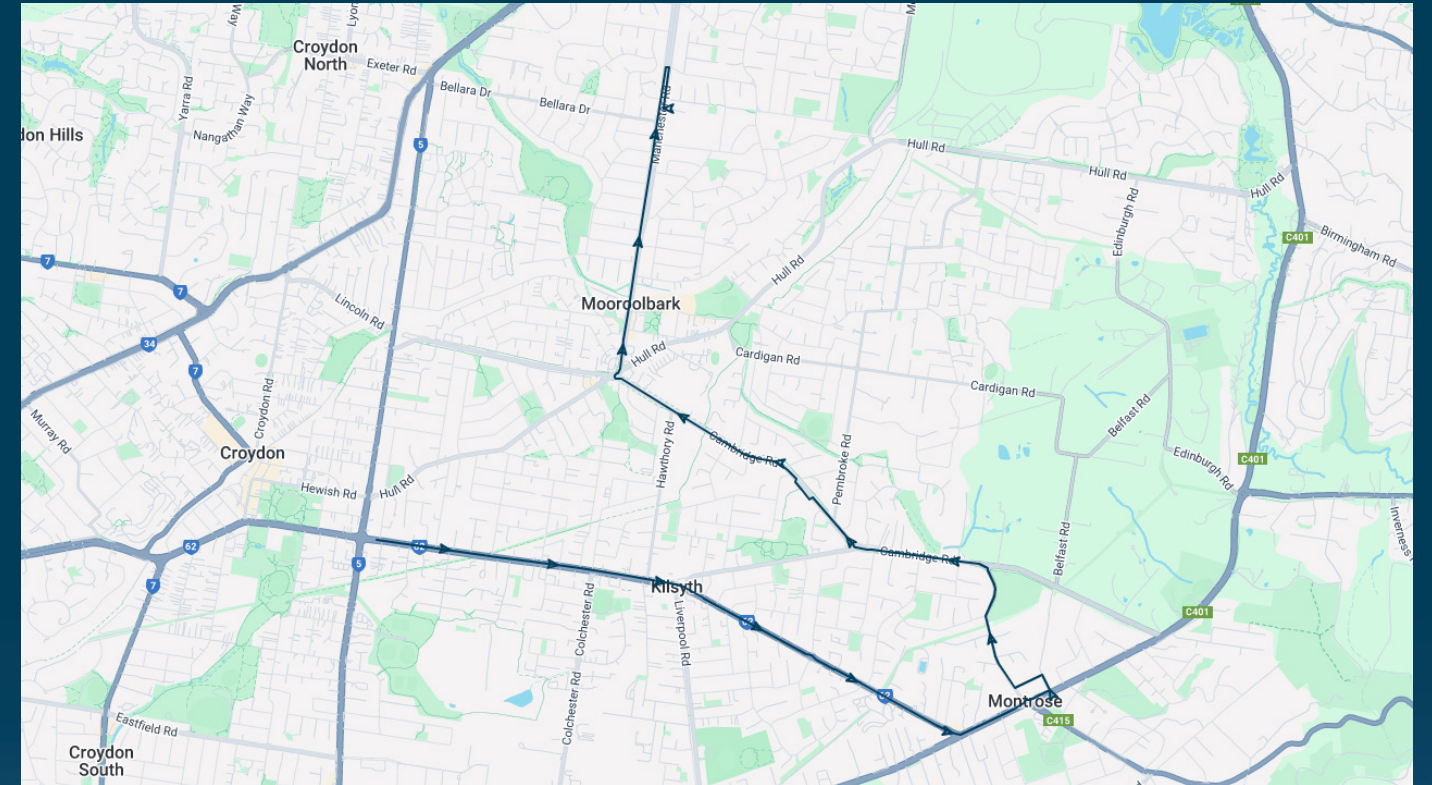

Times listed are estimated times only, it is advised to arrive at your stop earlier than the listed time to avoid missing your bus.

You can also download the Ventura Tracker app to view real time bus locations of all services

Yarra Hills Secondary College (Mooroolbark Campus)

Route: 3418 | Morning

TURN DIRECTIONS

Via Mt Dandenong Rd, Veer Left Mt Dandenong Rd, Cont Leigh Rd, Left into service lane outside shops, Left Travallyn Cl, Left Walker Rd, Right Montrose Rd, Left Cambridge Rd, Left into service road after Morrison Cres, Left Cambridge Rd, Right Manchester Rd, u-turn at Old Kent Rd to Mooroolbark College

To view our list of live tracked services, visit www.venturabus.com.au
Timetable Printed : 30 September 2024