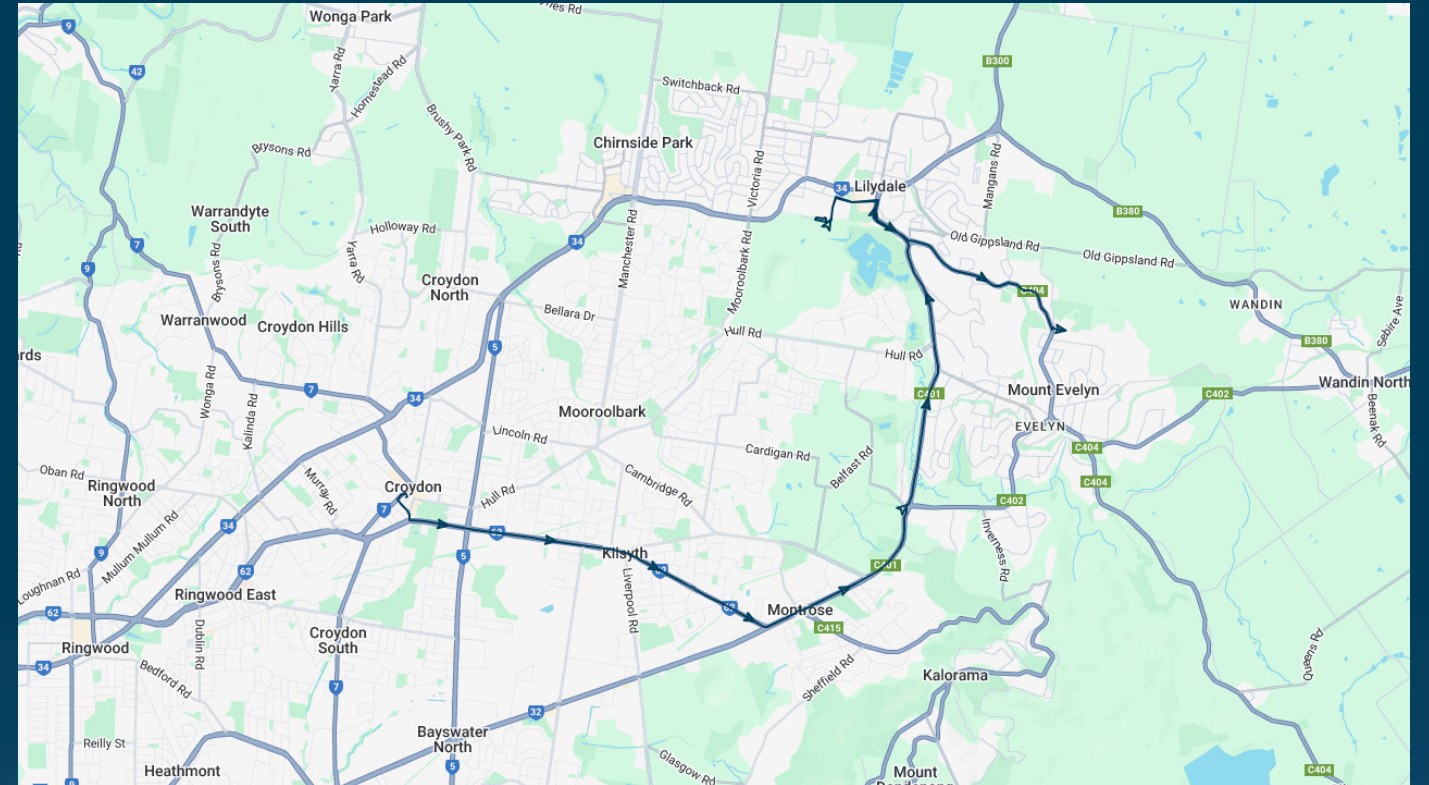

Times listed are estimated times only, it is advised to arrive at your stop earlier than the listed time to avoid missing your bus.

You can also download the Ventura Tracker app to view real time bus locations of all services

Yarra Hills Secondary College (Mt Evelyn Campus)

Route: 3410 | Morning