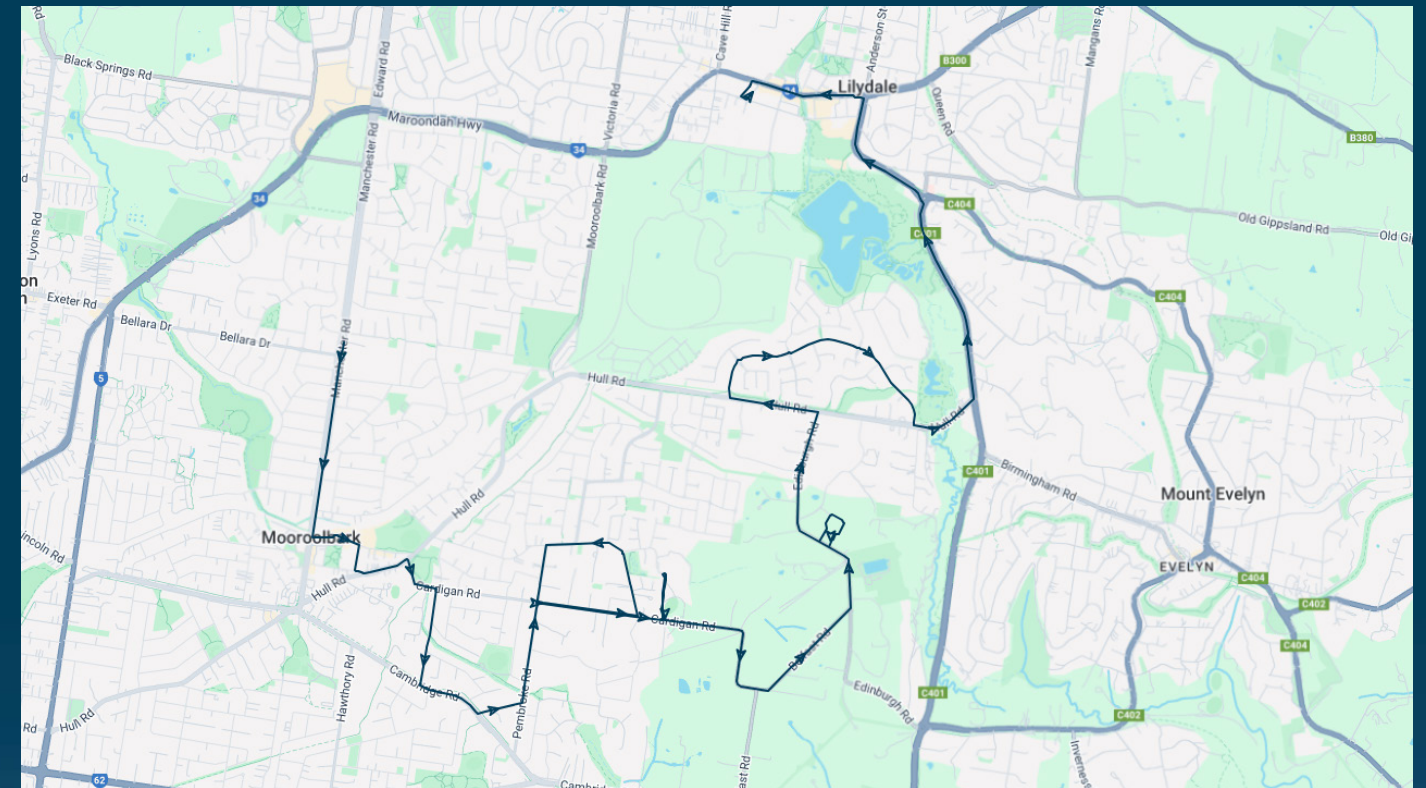

Times listed are estimated times only, it is advised to arrive at your stop earlier than the listed time to avoid missing your bus.

You can also download the Ventura Tracker app to view real time bus locations of all services

Yarra Hills Secondary College (Mooroolbark Campus)

Route: 2629 | Afternoon

TURN DIRECTIONS

Picks up in Bathurst St ### Via Manchester Rd, Left Brice Ave, Left into Mooroolbark Station, Left Brice Ave, Right Bathurst St, Left Charles St, Left Hull Rd, Right Cardigan Rd, Right Drydan Concourse, Cont Holmes Rd, Left Cambridge Rd, Left Lawson Rd, Left Pembroke Rd, Right Cardigan Rd, Left Taylor Rd, Left Pembroke Rd, Left Cardigan Rd, Left into Billanook College, Left Cardigan Rd, Left Belfast Rd, Left Edinburgh Rd, Right into Edinburgh College, Right Edinburgh Rd, Left Beaulieu Ave, Left Hull Rd, Right Lakeview Dr, Left Hull Rd, Left Swansea Rd, 1st exit at roundabout, Cont Anderson St, Left Maroondah Hwy, Left William St East to Lilydale Station

To view our list of live tracked services, visit www.venturabus.com.au
Timetable Printed : 30 September 2024