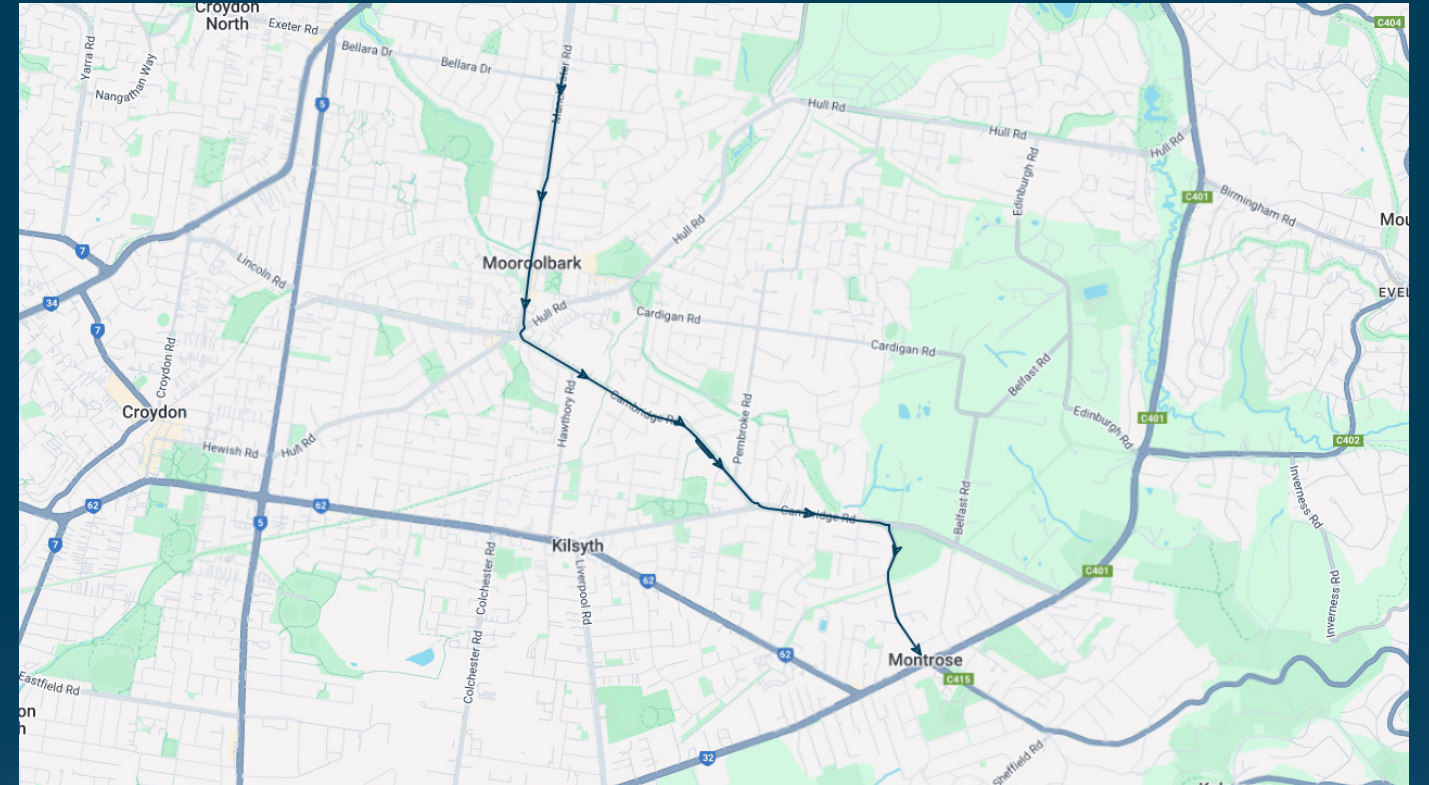

Yarra Hills Secondary College (Mooroolbark Campus)

Route: 3419 | Afternoon

Stop ID	Stop Name	Time	Stop ID	Stop Name	Time
13383	Shadowplay Rd/Manchester Rd	15:12			
12760	Blairgowrie House/Manchester Rd	15:13			
12759	McDermott Ave/Manchester Rd	15:15			
12758	Diane Cres/Manchester Rd	15:17			
11052	Yarra Hills Secondary College	15:23			
44560	Pembroke Secondary College	15:23			
9908	Regina St/Cambridge Rd	15:27			
9907	Alpine Way/Cambridge Rd	15:27			
9906	Acacia Ave/Cambridge Rd	15:28			
9905	Montrose Brickworks Floral Reserve	15:28			
9904	Tasman Ct/Montrose Rd	15:29			
9903	Montrose Kindergarten/Montrose Rd	15:30			

Yarra Hills Secondary College (Mooroolbark Campus)

Route: 3419 | Afternoon