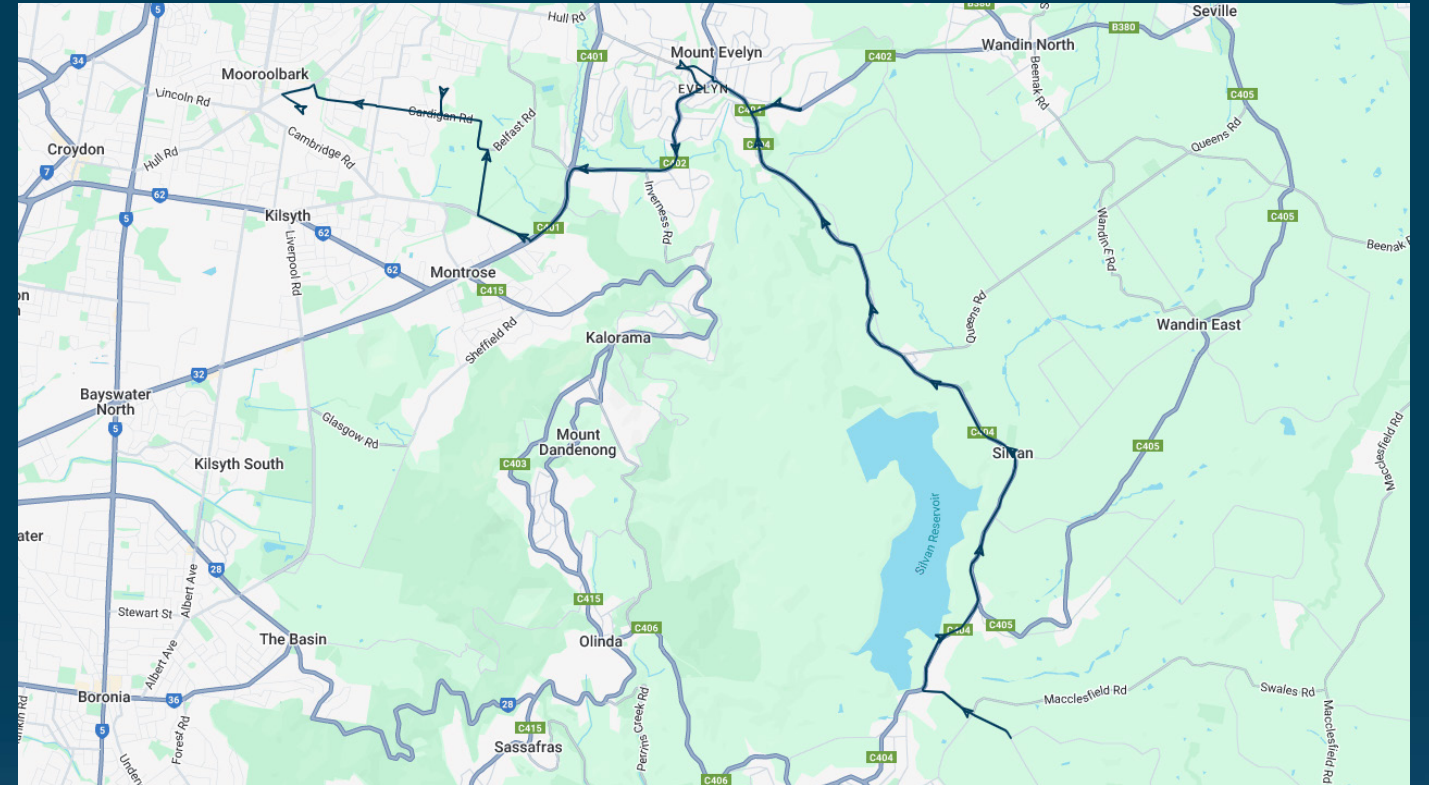

Yarra Hills Secondary College (Mooroolbark Campus)

Route: 5223 (SBSC) | Morning

Stop ID	Stop Name	Time	Stop ID	Stop Name	Time
	Coulson Rd/Old Emerald Rd	07:45			
	Macclesfield Rd/Old Emerald Rd	07:46			
14673	Anderson Rd/Monbulk Rd	07:47			
14674	401 Monbulk Rd	07:48			
14675	367 Monbulk Rd	07:49			
14677	Ferndale Rd/Monbulk Rd	07:51			
14678	299 Monbulk Rd (Silvan Recreation)	07:53			
14679	Silvan - Reservoir/Monbulk Rd	07:55			
14680	Queens Rd/Monbulk Rd	07:55			
14681	Henderson Hill Rd/Monbulk Rd	07:55			
14682	Rhonda Rd/Monbulk Rd	07:55			
14683	Hunter Rd/Monbulk Rd	07:56			
14684	Margaret Rd/Monbulk Rd	07:56			
23383	Oasis Camp/Monbulk Rd	07:56			
14686	Aqueduct Ave/Monbulk Rd	07:56			
	St Mary's Primary School	07:57			
14687	Joy Ave/Monbulk Rd	07:58			
22045	Birmingham Rd/Wray Cres	08:00			
44561	Billanook College	08:15			
	Yarra Hills Secondary College	08:20			

Times listed are estimated times only, it is advised to arrive at your stop earlier than the listed time to avoid missing your bus.

You can also download the Ventura Tracker app to view real time bus locations of all services

Yarra Hills Secondary College (Mooroolbark Campus)

Route: 5223 (SBSC) | Morning