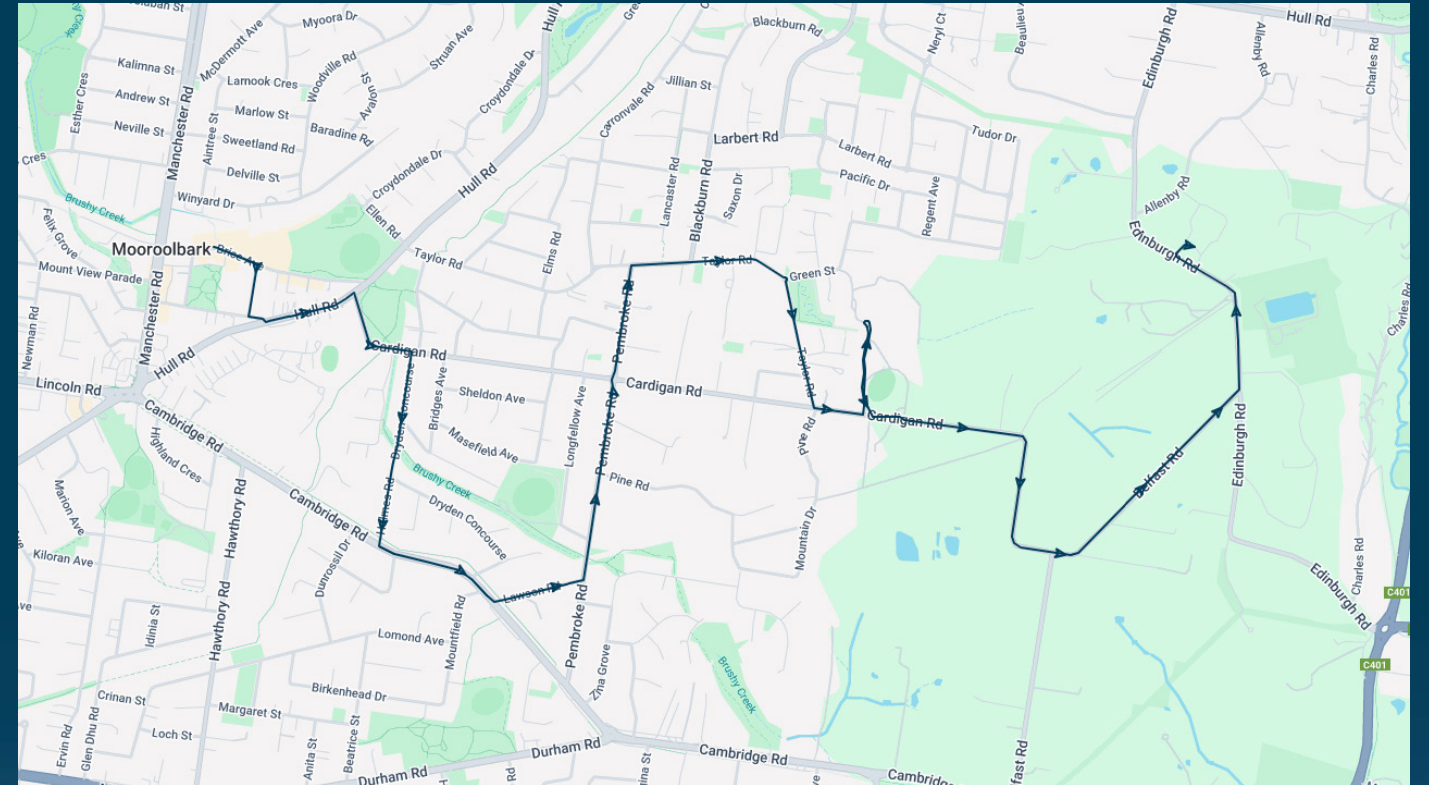

Yarra Hills Secondary College (Mooroolbark Campus)

Route: 2700 | Morning

Stop ID	Stop Name	Time	Stop ID	Stop Name	Time
21294	Mooroolbark Station	08:25			
46595	Yarra Hills Secondary College/Bathurst St	08:26			
44562	St Peter Julian Eymard Primary School	08:27			
16615	Holmes Rd/Dryden Con	08:29			
23526	Cambridge Rd/Lawson Rd	08:31			
16613	Longfellow Ave/Pembroke Rd	08:32			
16612	Cardigan Rd/Pembroke Rd	08:34			
49438	Mooroolbark East Primary School/Taylor Rd	08:37			
44561	Billanook College	08:38			
44543	Edinburgh College	08:43			

Yarra Hills Secondary College (Mooroolbark Campus)

Route: 2700 | Morning

TURN DIRECTIONS

Via Left Brice Ave, Right Bathurst St, Left Charles St, Left Hull Rd, Right Cardigan Rd, Right Dryden Concourse, Cont Holmes Rd, Left Lawson Rd, Left Pembroke Rd, Right Taylor Rd, Left Cardigan Rd, Left into Billanook College, Left Cardigan Rd, Left Belfast Rd, Left Edinburgh Rd, Right into Edinburgh College

To view our list of live tracked services, visit www.venturabus.com.au
Timetable Printed : 30 September 2024

Times listed are estimated times only, it is advised to arrive at your stop earlier than the listed time to avoid missing your bus.

You can also download the Ventura Tracker app to view real time bus locations of all services