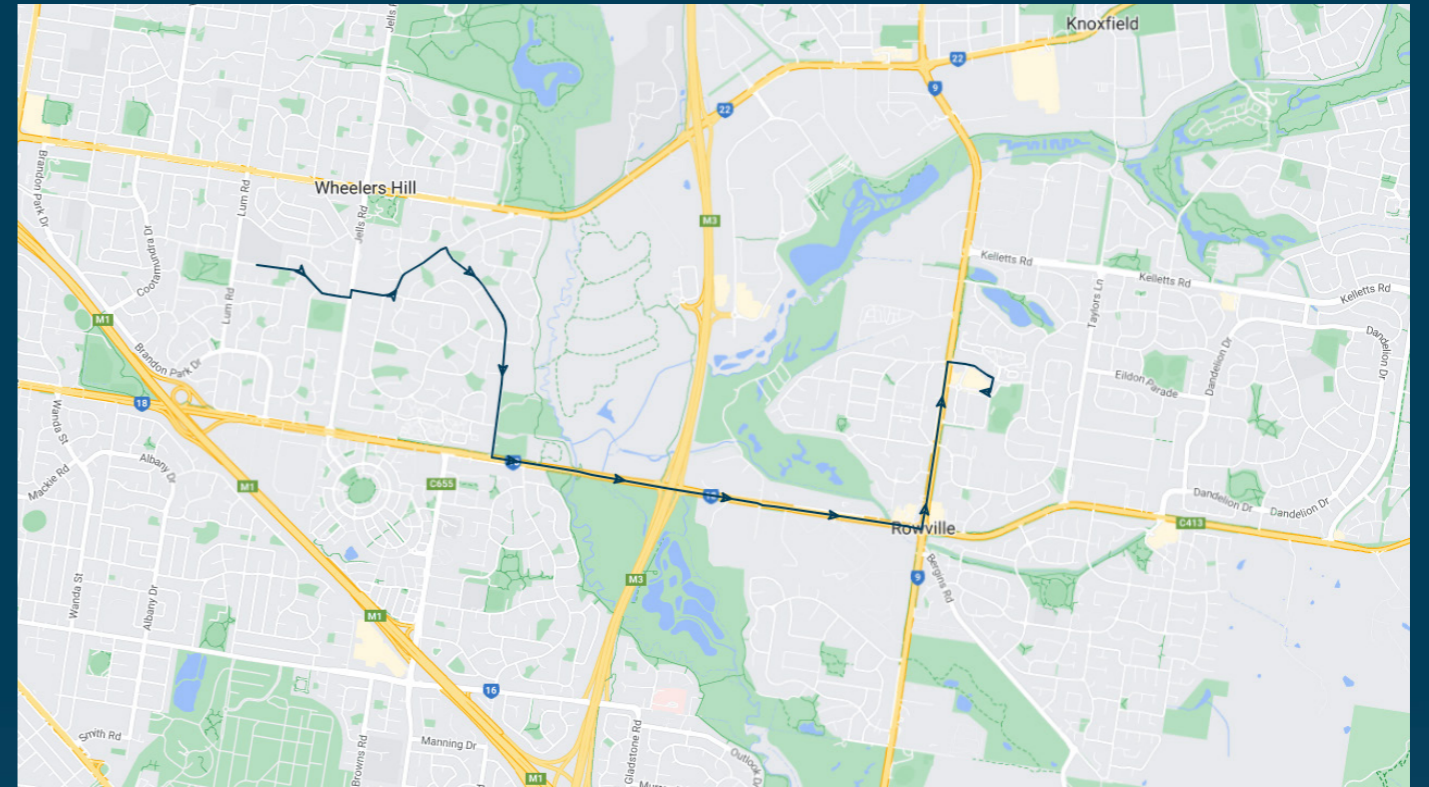

Times listed are estimated times only, it is advised to arrive at your stop earlier than the listed time to avoid missing your bus.

You can also download the Ventura Tracker app to view real time bus locations of all services

Wheeler's Hill Secondary College

Route: 1031 | Morning

TURN DIRECTIONS

Via Right at the roundabout, Left Fulham Rd, Right Stud Rd, Left Ferntree Gully Rd, Right Watsons Rd to Brentwood Secondary College

To view our list of live tracked services, visit www.venturabus.com.au

Timetable Printed : 30 September 2024

Wheeler's Hill Secondary College

Route: 1039 | Afternoon

Stop ID	Stop Name	Time	Stop ID	Stop Name	Time
44644	Wheeler's Hill Secondary College	15:10			
1477	Jells Rd/Phoenix Dr	15:11			
1473	Jells Rd/Grandview Rd	15:11			
16795	Wendy Ct/Marykirk Dr	15:12			
16796	Chipping Hill Ct/Marykirk Dr	15:13			
16797	Marykirk Dr/Garnett Rd	15:13			
16798	Bladen St/Garnett Rd	15:14			
16799	76 Garnett Rd	15:15			
16800	Tanya Pl/Garnett Rd	15:16			
1467	Wellington Rd/Garnett Rd	15:17			
11556	Haverbrack Dr/Wellington Rd	15:18			
11557	Eastlink/Wellington Rd	15:21			
11558	Corporate Ave/Wellington Rd	15:23			
11559	Viewtech Pl/Wellington Rd	15:24			
11560	Stud Rd/Wellington Rd	15:25			
15148	Avalon Rd/Stud Rd	15:27			
21316	Stud Park SC - Bay 3	15:30			

Wheeler's Hill Secondary College

Route: 1039 | Afternoon

TURN DIRECTIONS

Via Phoenix Dr, Left Jells Rd, Right Grandview Rd, Left Marykirk Dr, Right Garnett Rd, Left Wellington Rd, Left Stud Rd, Right Fulham Dr, Right 2nd road, Right 1st road to Stud Park SC