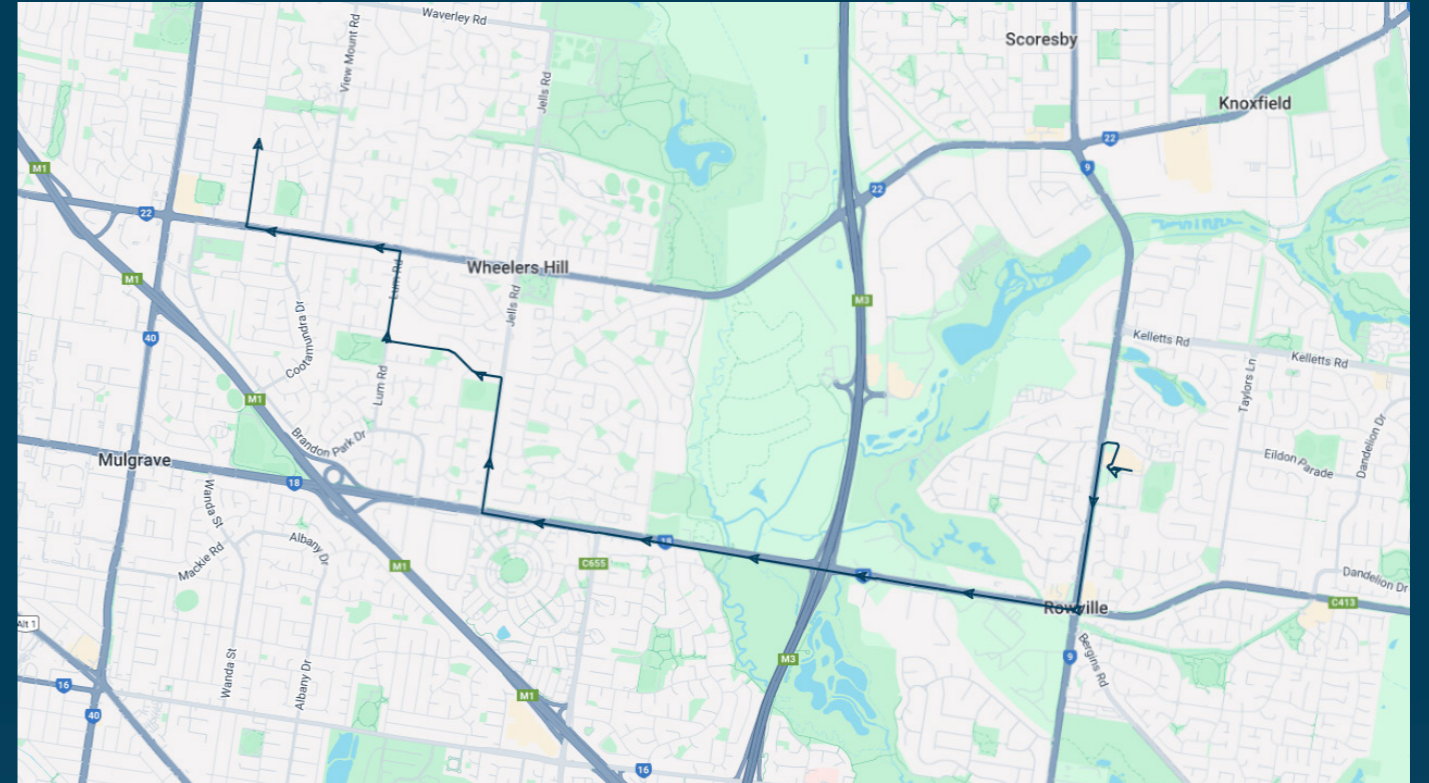

To view our list of live tracked services, visit www.venturabus.com.au
 Timetable Printed : 30 September 2024

Times listed are estimated times only, it is advised to arrive at your stop earlier than the listed time to avoid missing your bus.

You can also download the Ventura Tracker app to view real time bus locations of all services

Whealers Hill Secondary College

Route: 1095 | Morning

Stop ID	Stop Name	Time	Stop ID	Stop Name	Time
21316	Stud Park SC - Bay 3	08:05			
14177	Stud Park SC/Stud Rd	08:06			
14176	Turramurra Dr/Stud Rd	08:08			
16505	Stud Rd/Wellington Rd	08:11			
16506	Viewtech Pl/Wellington Rd	08:12			
16507	Jaydee Ct/Wellington Rd	08:14			
16508	Eastlink/Wellington Rd	08:17			
2351	Haverbrack Dr/Wellington Rd	08:20			
2352	Jacksons Rd/Wellington Rd	08:22			
12154	Calderwood Ave/Phoenix Dr	08:28			
13030	Lum Rd/Ferntree Gully Rd	08:34			
13031	Ainslie Dr/Ferntree Gully Rd	08:34			
13032	View Mount Rd/Ferntree Gully Rd	08:35			
15759	Brentwood Dr/Watsons Rd	08:38			
15761	Hampstead Cres/Watsons Rd	08:38			
16070	Brentwood Secondary College/Watsons Rd	08:40			

Whealers Hill Secondary College

Route: 1095 | Morning

TURN DIRECTIONS

Via Right at roundabout, Left Fulham Rd, Left Stud Rd, Right Wellington Rd, Right Jells Rd, Left Phoenix Dr, Right Lum Rd, Left Ferntree Gully Rd, Right Watsons Rd to Brentwood Secondary College