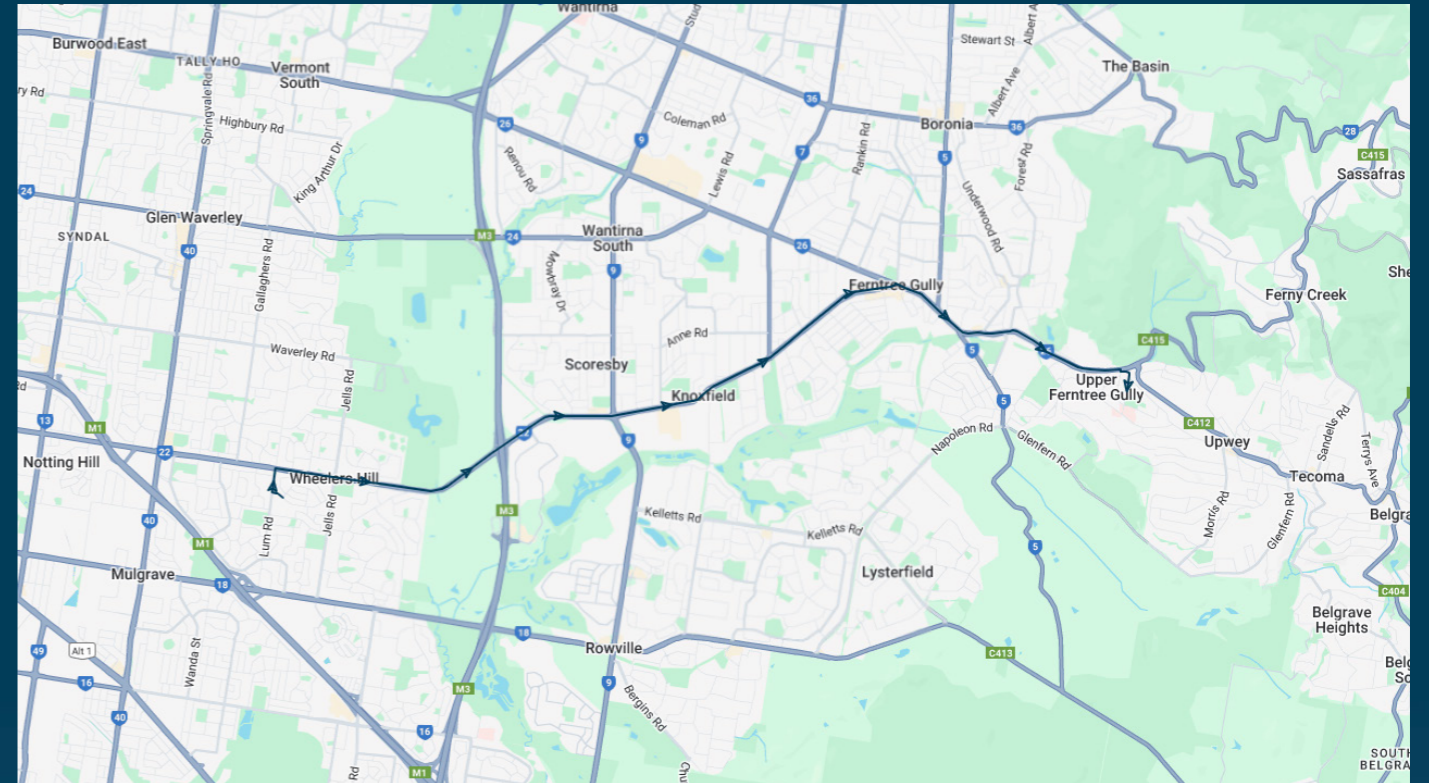

Times listed are estimated times only, it is advised to arrive at your stop earlier than the listed time to avoid missing your bus.

You can also download the Ventura Tracker app to view real time bus locations of all services

To view our list of live tracked services, visit www.venturabus.com.au

Timetable Printed : 30 September 2024

Wheeler's Hill Secondary College

Route: 2657 | Afternoon

Stop ID	Stop Name	Time	Stop ID	Stop Name	Time
44643	Wheeler's Hill Secondary College	15:05			
14423	Stud Rd (after)/Ferntree Gully Rd	15:16			
14422	O'Connor Rd/Ferntree Gully Rd	15:17			
14421	Harley St/Ferntree Gully Rd	15:18			
14420	Kathryn Rd/Ferntree Gully Rd	15:19			
14419	Lloyd St/Ferntree Gully Rd	15:20			
14418	Scoresby Rd/Ferntree Gully Rd	15:21			
12789	Dairy Lane/Ferntree Gully Rd	15:21			
14416	Cambden Park Pde/Ferntree Gully Rd	15:22			
14415	Aitken Ct/Ferntree Gully Rd	15:23			
14414	Mountain Gate SC/Ferntree Gully Rd	15:25			
8271	Oaklands Ave/Burwood Hwy	15:26			
8273	Westley St/Burwood Hwy	15:26			
16065	Dorset Rd/Burwood Hwy	15:27			
8274	Austin St/Burwood Hwy	15:27			
8275	Newton St/Burwood Hwy	15:28			
8276	Station St/Burwood Hwy	15:29			
8277	Forest Rd/Burwood Hwy	15:30			
8278	Acacia Rd/Burwood Hwy	15:31			
8279	Hilltop Rd/Burwood Hwy	15:32			
8723	Upper Ferntree Gully PS/Talaskia Rd	15:35			

Wheeler's Hill Secondary College

Route: 2657 | Afternoon

TURN DIRECTIONS

Runs express via Raphael Dr, Right Lum Rd, Right Ferntree Gully Rd to Stud Rd/Ferntree Gully Rd, then stops via Ferntree Gully Rd, Right Burwood Hwy, Right Old Belgrave Rd, Right Talaskia Rd to Upper Ferntree Gully Primary School

You can also download the Ventura Tracker app to view real time bus locations of all services