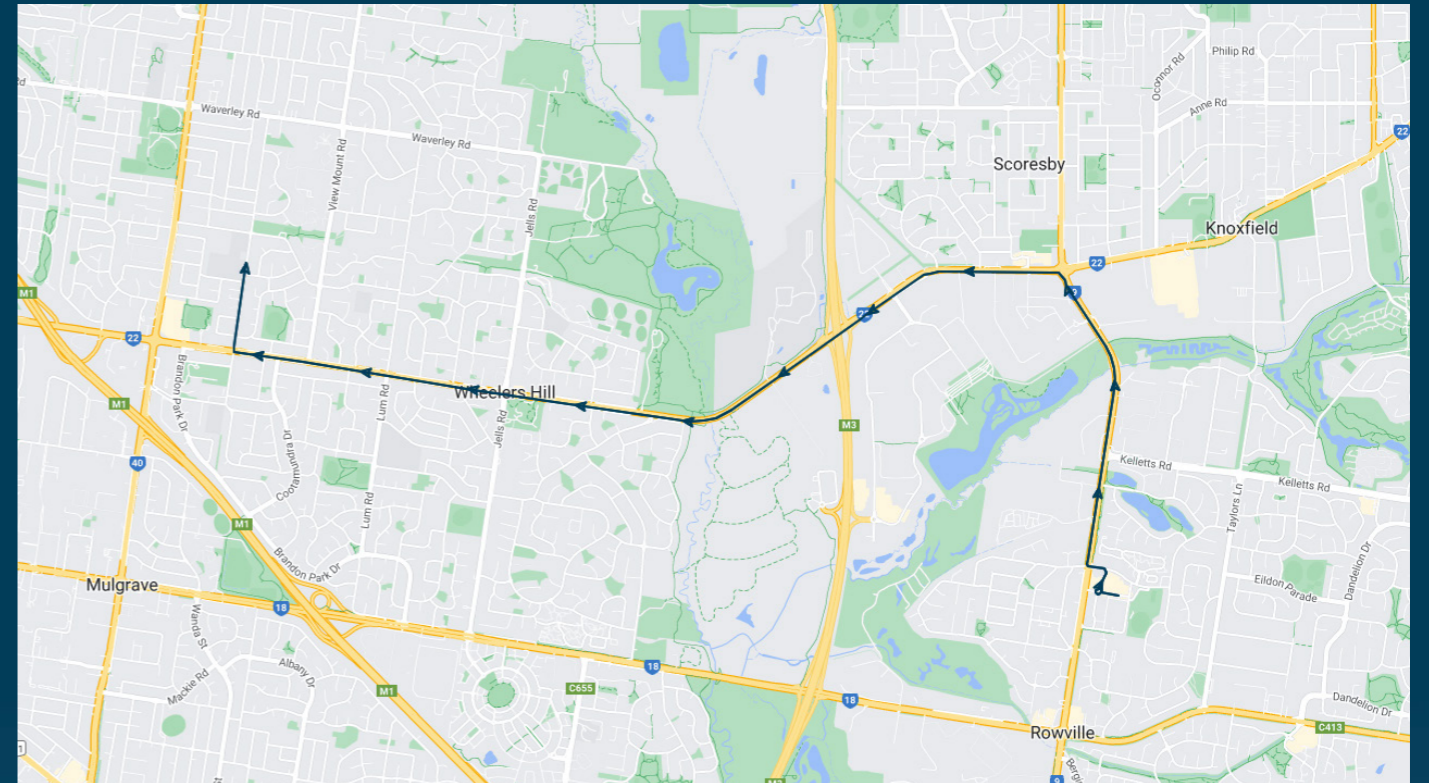

Wheeler's Hill Secondary College

Route: 1031 | Morning

Stop ID	Stop Name	Time	Stop ID	Stop Name	Time
21316	Stud Park SC - Bay 3	08:05			
15149	Stud Park SC/Stud Rd	08:06			
15150	Lakeside Bvd/Stud Rd	08:08			
15151	Kelletts Rd/Stud (West) Rd	08:09			
15152	Kingsley Cl/Stud Rd	08:10			
15153	Centre Rd/Stud Rd	08:12			
13021	Stud Rd/Ferntree Gully Rd	08:13			
13022	Koornang Rd/Ferntree Gully Rd	08:15			
13023	Caribbean Gardens/Ferntree Gully Rd	08:15			
13024	Caribbean Dr/Ferntree Gully Rd	08:17			
41076	East Link/Ferntree Gully Rd	08:19			
13025	Chesterfield Farm/Ferntree Gully Rd	08:20			
13026	Elmstead Dr/Ferntree Gully Rd	08:23			
13027	Palmerston Cres/Ferntree Gully Rd	08:25			
13028	Jells Rd/Ferntree Gully Rd	08:27			
13029	Sheringham Dr/Ferntree Gully Rd	08:28			
13030	Lum Rd/Ferntree Gully Rd	08:30			
13031	Ainslie Dr/Ferntree Gully Rd	08:31			
13032	View Mount Rd/Ferntree Gully Rd	08:33			
1844	Cootamundra Dr/Ferntree Gully Rd	08:35			
15759	Brentwood Dr/Watsons Rd	08:37			
15761	Hampstead Cres/Watsons Rd	08:38			
16070	Brentwood Secondary College/Watsons Rd	08:40			

Times listed are estimated times only, it is advised to arrive at your stop earlier than the listed time to avoid missing your bus.

You can also download the Ventura Tracker app to view real time bus locations of all services

Wheeler's Hill Secondary College

Route: 1031 | Morning