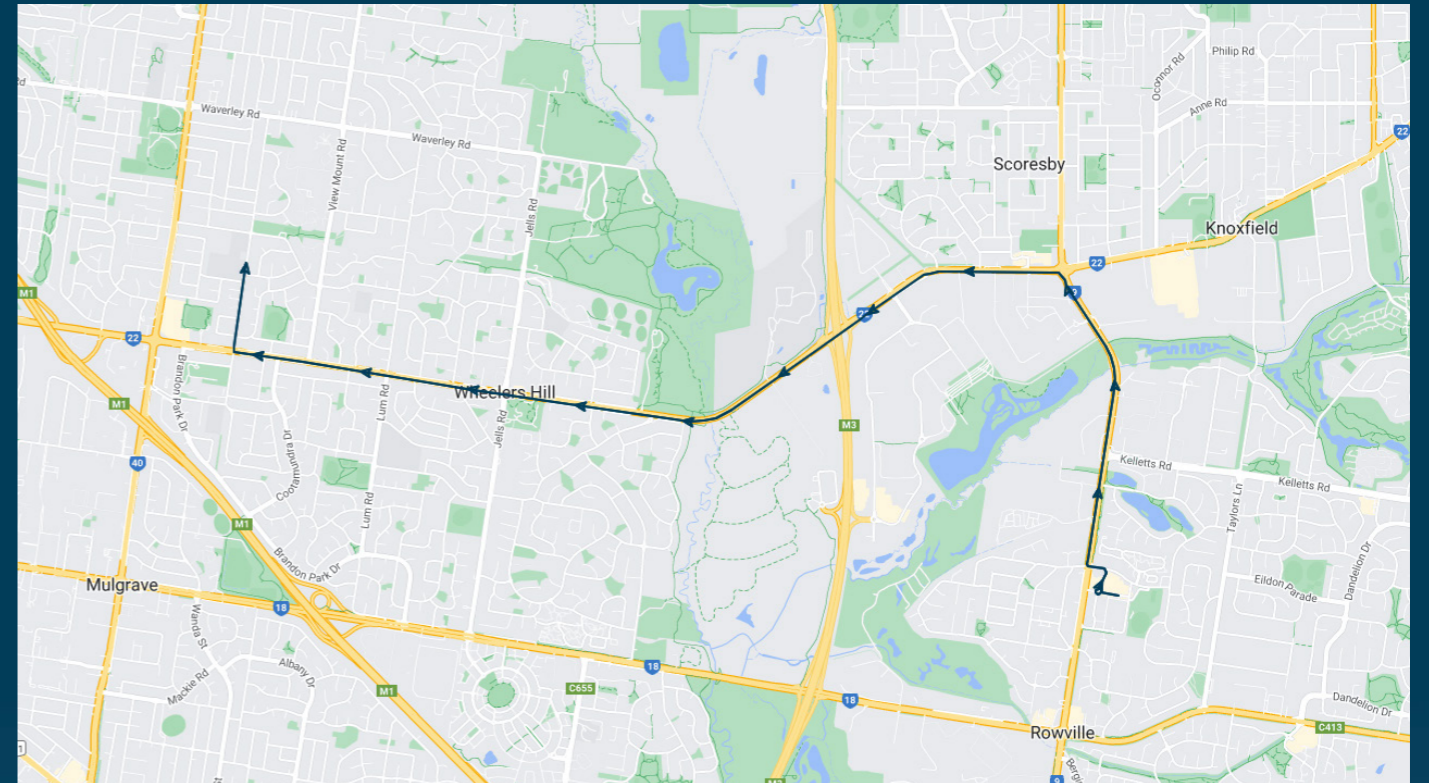

Wheeler's Hill Secondary College

Route: 1031 | Morning

Stop ID	Stop Name	Time	Stop ID	Stop Name	Time
21316	Stud Park SC - Bay 3	08:05			
15149	Stud Park SC/Stud Rd	08:06			
15150	Lakeside Bvd/Stud Rd	08:08			
15151	Kelletts Rd/Stud (West) Rd	08:09			
15152	Kingsley Cl/Stud Rd	08:10			
15153	Centre Rd/Stud Rd	08:12			
13021	Stud Rd/Ferntree Gully Rd	08:13			
13022	Koornang Rd/Ferntree Gully Rd	08:15			
13023	Caribbean Gardens/Ferntree Gully Rd	08:15			
13024	Caribbean Dr/Ferntree Gully Rd	08:17			
41076	East Link/Ferntree Gully Rd	08:19			
13025	Chesterfield Farm/Ferntree Gully Rd	08:20			
13026	Elmstead Dr/Ferntree Gully Rd	08:23			
13027	Palmerston Cres/Ferntree Gully Rd	08:25			
13028	Jells Rd/Ferntree Gully Rd	08:27			
13029	Sheringham Dr/Ferntree Gully Rd	08:28			
13030	Lum Rd/Ferntree Gully Rd	08:30			
13031	Ainslie Dr/Ferntree Gully Rd	08:31			
13032	View Mount Rd/Ferntree Gully Rd	08:32			
1844	Cootamundra Dr/Ferntree Gully Rd	08:33			
15759	Brentwood Dr/Watsons Rd	08:34			
15761	Hampstead Cres/Watsons Rd	08:34			
16070	Brentwood Secondary College/Watsons Rd	08:35			

Times listed are estimated times only, it is advised to arrive at your stop earlier than the listed time to avoid missing your bus.

You can also download the Ventura Tracker app to view real time bus locations of all services

Wheeler's Hill Secondary College

Route: 1031 | Morning

TURN DIRECTIONS

Via Right at the roundabout, Left Fulham Rd, Right Stud Rd, Left Ferntree Gully Rd, Right Watsons Rd to Brentwood Secondary College

To view our list of live tracked services, visit www.venturabus.com.au