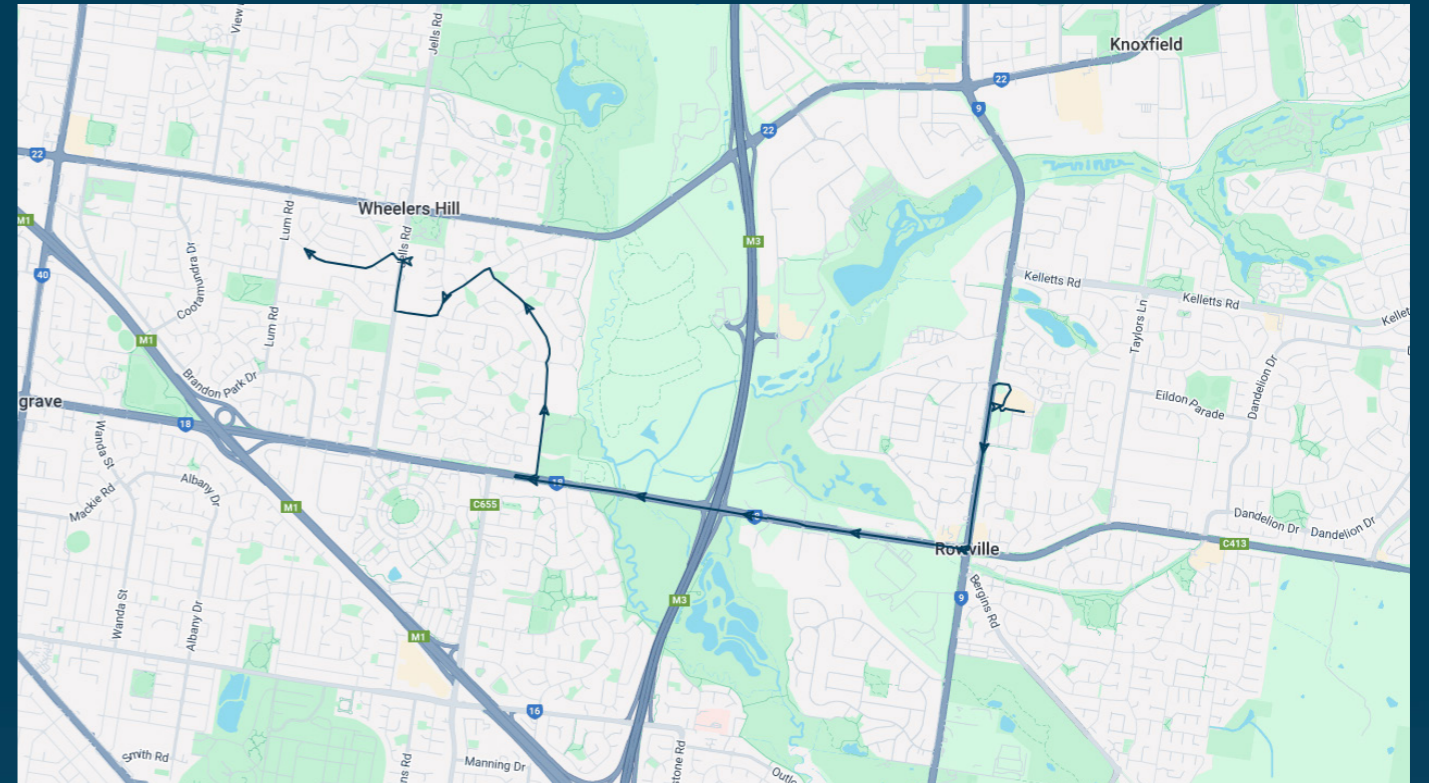

To view our list of live tracked services, visit www.venturabus.com.au

Timetable Printed : 30 September 2024

Times listed are estimated times only, it is advised to arrive at your stop earlier than the listed time to avoid missing your bus.

You can also download the Ventura Tracker app to view real time bus locations of all services

Whealers Hill Secondary College

Route: 1097 | Morning

Stop ID	Stop Name	Time	Stop ID	Stop Name	Time
21316	Stud Park SC - Bay 3	08:05			
14177	Stud Park SC/Stud Rd	08:06			
14176	Turrumurra Dr/Stud Rd	08:08			
16505	Stud Rd/Wellington Rd	08:11			
16506	Viewtech Pl/Wellington Rd	08:13			
16507	Jaydee Ct/Wellington Rd	08:15			
16508	Eastlink/Wellington Rd	08:17			
2351	Haverbrack Dr/Wellington Rd	08:21			
11176	Whalley Dr/Garnett Rd	08:22			
11175	Tanya Pl/Garnett Rd	08:24			
11174	65 Garnett Rd	08:25			
11173	Bladen St/Garnett Rd	08:26			
11172	Harlingford Ct/Garnett Rd	08:27			
11171	Chipping Hill Ct/Marykirk Dr	08:28			
11170	Coniston Dr/Marykirk Dr	08:29			
12151	Jells Rd/Grandview Rd	08:30			
1474	Bruford Ave/Jells Rd	08:31			
44643	Whealers Hill Secondary College	08:35			

Whealers Hill Secondary College

Route: 1097 | Morning

TURN DIRECTIONS

Via Right at roundabout, Left Fullham Rd, Left Stud Rd, Right Wellington Rd, u-turn just after Garnett Rd, immediate Left Garnett Rd, Left Marykirk Dr, Right Grandview Rd, Right Jells Rd, Left The Deviation, Left Raphael Dr to Wheelers Hill Secondary College

To view our list of live tracked services, visit www.venturabus.com.au
 Timetable Printed : 30 September 2024

Times listed are estimated times only, it is advised to arrive at your stop earlier than the listed time to avoid missing your bus.
You can also download the Ventura Tracker app to view real time bus locations of all services