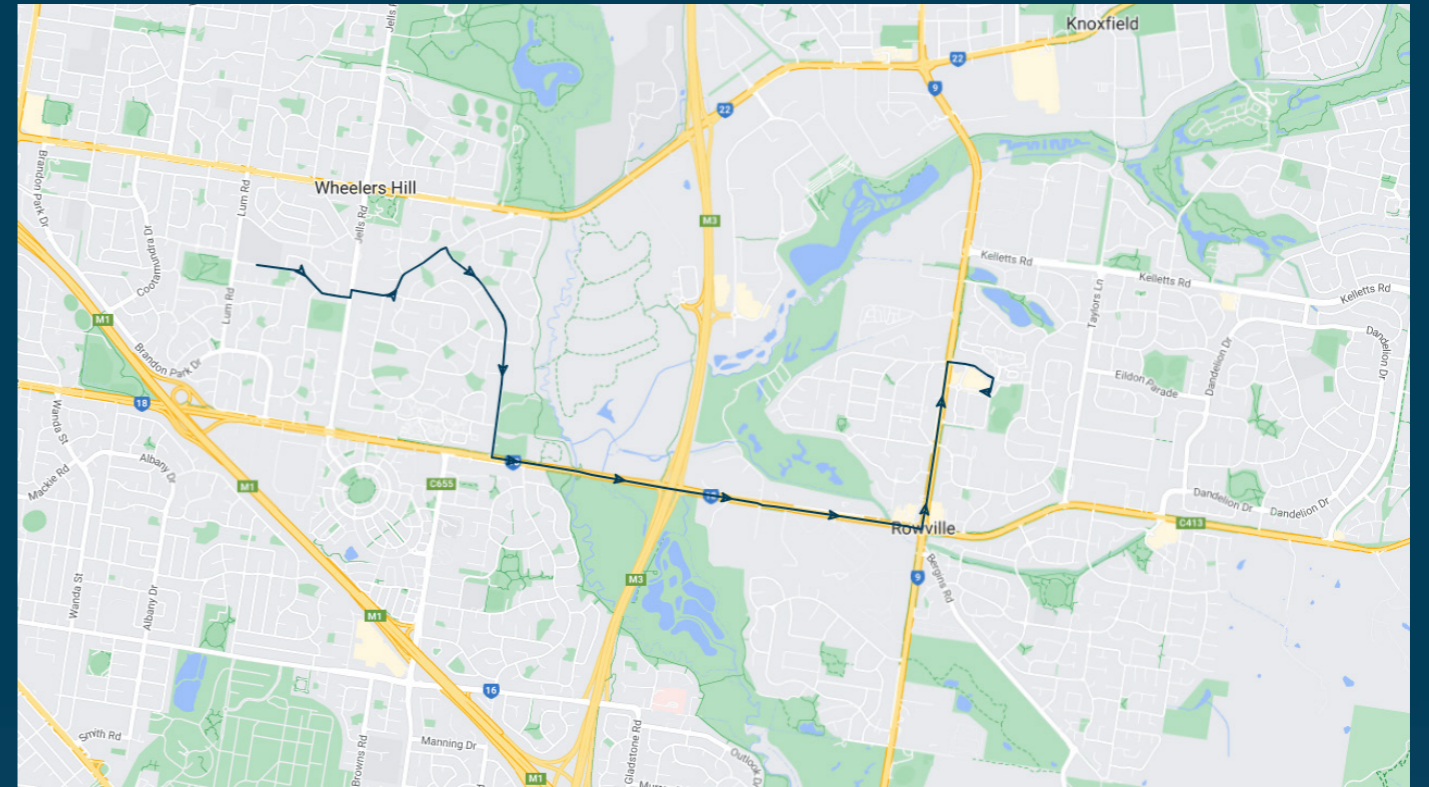

Whealers Hill Secondary College

Route: 1097 | Morning

TURN DIRECTIONS

Via Right at roundabout, Left Fullham Rd, Left Stud Rd, Right Wellington Rd, u-turn just after Garnett Rd, immediate Left Garnett Rd, Left Marykirk Dr, Right Grandview Rd, Right Jells Rd, Left The Deviation, Left Raphael Dr to Wheelers Hill Secondary College

To view our list of live tracked services, visit www.venturabus.com.au
 Timetable Printed : 30 September 2024

Times listed are estimated times only, it is advised to arrive at your stop earlier than the listed time to avoid missing your bus.
You can also download the Ventura Tracker app to view real time bus locations of all services

Whealers Hill Secondary College

Route: 1098 | Afternoon

Stop ID	Stop Name	Time	Stop ID	Stop Name	Time
44644	Whealers Hill Secondary College	15:10			
1477	Jells Rd/Phoenix Dr	15:11			
1473	Jells Rd/Grandview Rd	15:12			
16795	Wendy Ct/Marykirk Dr	15:13			
16796	Chipping Hill Ct/Marykirk Dr	15:14			
16797	Marykirk Dr/Garnett Rd	15:14			
16798	Bladen St/Garnett Rd	15:15			
16799	76 Garnett Rd	15:17			
16800	Tanya Pl/Garnett Rd	15:18			
1467	Wellington Rd/Garnett Rd	15:19			
11556	Haverbrack Dr/Wellington Rd	15:20			
11557	Eastlink/Wellington Rd	15:24			
11558	Corporate Ave/Wellington Rd	15:26			
11559	Viewtech Pl/Wellington Rd	15:27			
11560	Stud Rd/Wellington Rd	15:29			
15148	Avalon Rd/Stud Rd	15:31			
21314	Stud Park SC	15:35			

Whealers Hill Secondary College

Route: 1098 | Afternoon

TURN DIRECTIONS

Via Phoenix Dr, Left Jells Rd, Right Grandview Rd, Left Marykirk Dr, Right Garnett Rd, Left Wellington Rd, Left Stud Rd, Right Fulham Dr, Right 2nd road, Left 1st road to Stud Park SC