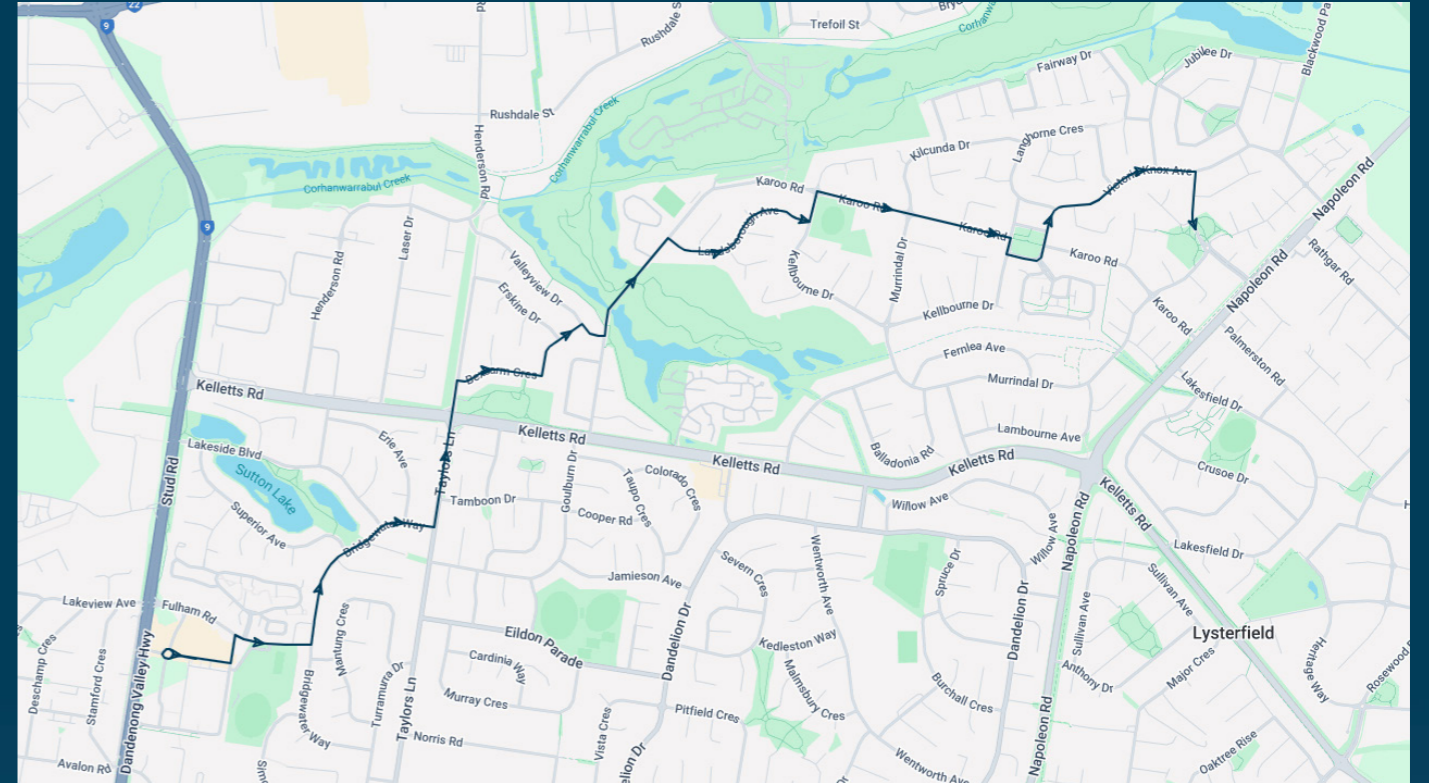

Wheelers Hill Secondary College

Route: 2555 | Afternoon

Stop ID	Stop Name	Time	Stop ID	Stop Name	Time
21314	Stud Park SC - Bay 1	15:40			
13339	Rowville Community Centre/Fulham Rd	15:42			
13346	Erie Ave/Bridgewater Way	15:44			
15227	Kelletts Rd/Taylors Lane	15:47			
15242	Valleyview Dr/Karoo Rd	15:49			
15243	Oakdene Ct/Landsborough Ave	15:51			
15244	Kellbourne Dr/Landsborough Ave	15:52			
15245	Karoo Primary School/Karoo Rd	15:54			
15246	Karoo Rd/Camley Ct	15:55			
15247	Sovereign Manors Cres/Karoo Rd	15:56			
15248	Langhorne Cres/Victoria Knox Ave	15:58			
15249	Sovereign Crest Bvd/Victoria Knox Ave	15:59			
15250	Greenhaven Ct/Sovereign Crest Bvd	16:00			

Times listed are estimated times only, it is advised to arrive at your stop earlier than the listed time to avoid missing your bus.

You can also download the Ventura Tracker app to view real time bus locations of all services

Wheelers Hill Secondary College

Route: 2555 | Afternoon