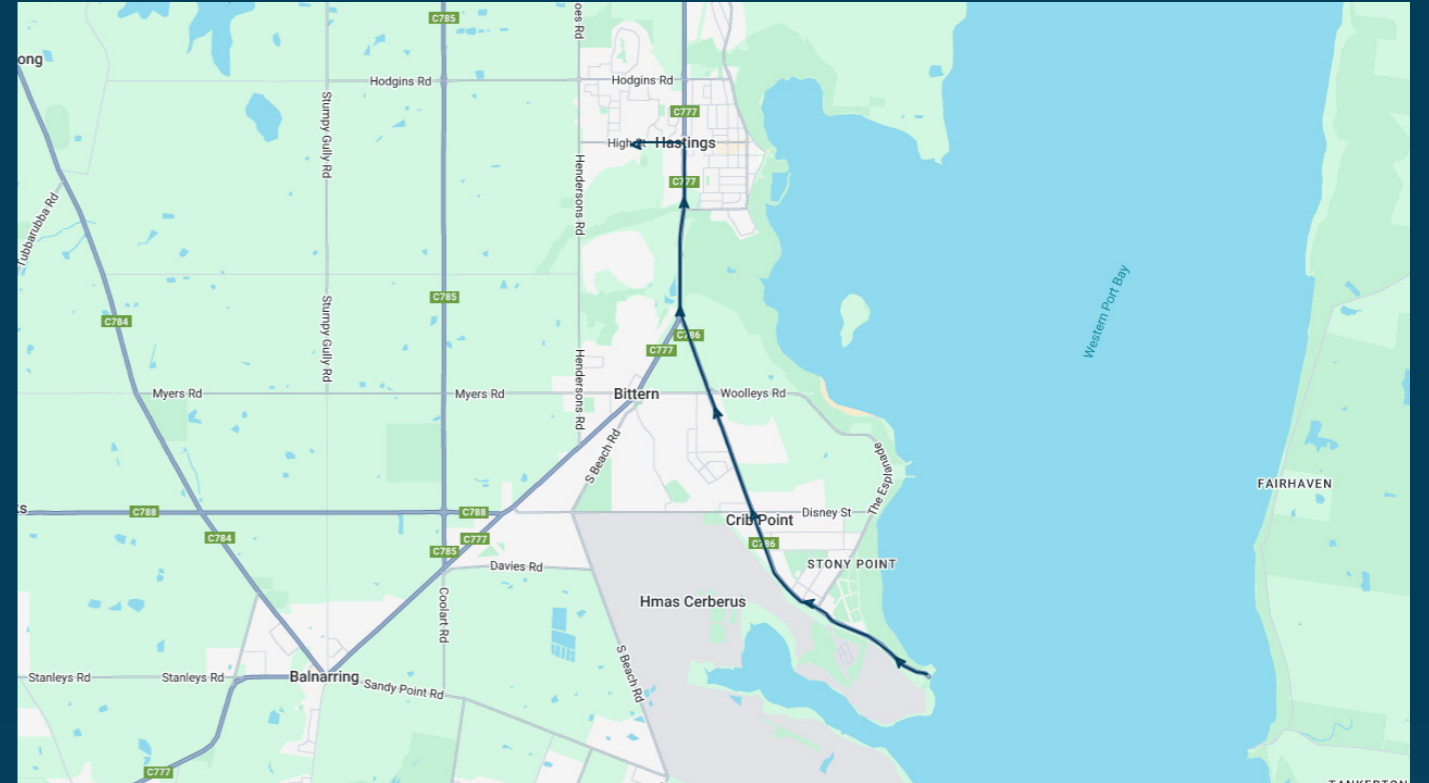

Western Port Secondary College

Route: 5208 (SBSC) | Morning

Stop ID	Stop Name	Time	Stop ID	Stop Name	Time
	Stony Point Kiosk/Stony Point Rd	08:15			
13255	Fuller St/Stony Point Rd	08:23			
13256	Howell St/Stony Point Rd	08:24			
	Oswin St/Stony Point Rd	08:25			
13257	Symonds St/Stony Point Rd	08:27			
13258	Wooleys Rd/Stony Point Rd	08:29			
44526	Western Port Secondary College	08:34			

Western Port Secondary College

Route: 5208 (SBSC) | Morning

TURN DIRECTIONS

Via Stony Point Rd, Right Frankston-Flinders Rd, Left High St, Left into Western Port Secondary College

To view our list of live tracked services, visit www.venturabus.com.au
 Timetable Printed : 30 September 2024

Times listed are estimated times only, it is advised to arrive at your stop earlier than the listed time to avoid missing your bus.

You can also download the Ventura Tracker app to view real time bus locations of all services

Western Port Secondary College

Route: 5208 (SBSC) | Afternoon

Stop ID	Stop Name	Time	Stop ID	Stop Name	Time
44526	Western Port Secondary College	15:10			
13160	Wooleys Rd/Stony Point Rd	15:16			
13161	Symonds St/Stony Point Rd	15:18			
	Oswin St/Stony Point Rd	15:20			
13162	Howell St/Stony Point Rd	15:21			
13253	Fuller St/Stony Point Rd	15:22			
	Stony Point Kiosk/Stony Point Rd	15:30			