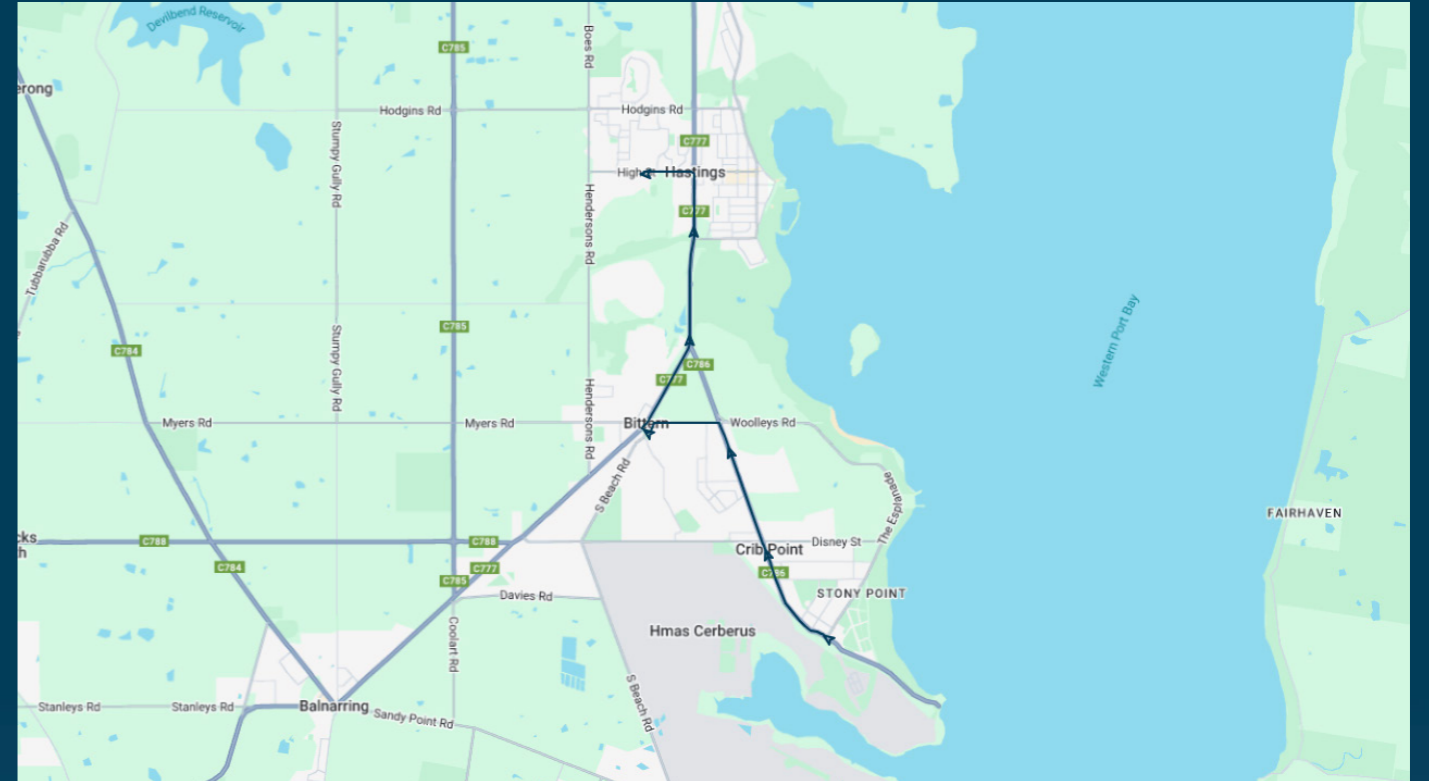

Western Port Secondary College

Route: 5208 (SBSC) | Afternoon

TURN DIRECTIONS

Via Right High St, Right Frankston-Flinders Rd, Left Stony Point Rd to Stony Point Kiosk

To view our list of live tracked services, visit www.venturabus.com.au

Timetable Printed : 30 September 2024

Western Port Secondary College

Route: 5209 (SBSC) | Morning

Stop ID	Stop Name	Time	Stop ID	Stop Name	Time
---------	-----------	------	---------	-----------	------

	Crib Point Post Office	08:05			
13260	Bittern Station/Frankston-Flinders Rd	08:15			
44526	Western Port Secondary College	08:38			

Western Port Secondary College

Route: 5209 (SBSC) | Morning

TURN DIRECTIONS

Via Stony Point Rd, Left Woolleys Rd, Cont Urquhart Cres, Right Frankston-Flinders Rd, Left High St, Left into Western Port Secondary College

You can also download the Ventura Tracker app to view real time bus locations of all services

Western Port Secondary College

Route: 5209 (SBSC) | Afternoon

Stop ID	Stop Name	Time	Stop ID	Stop Name	Time
---------	-----------	------	---------	-----------	------