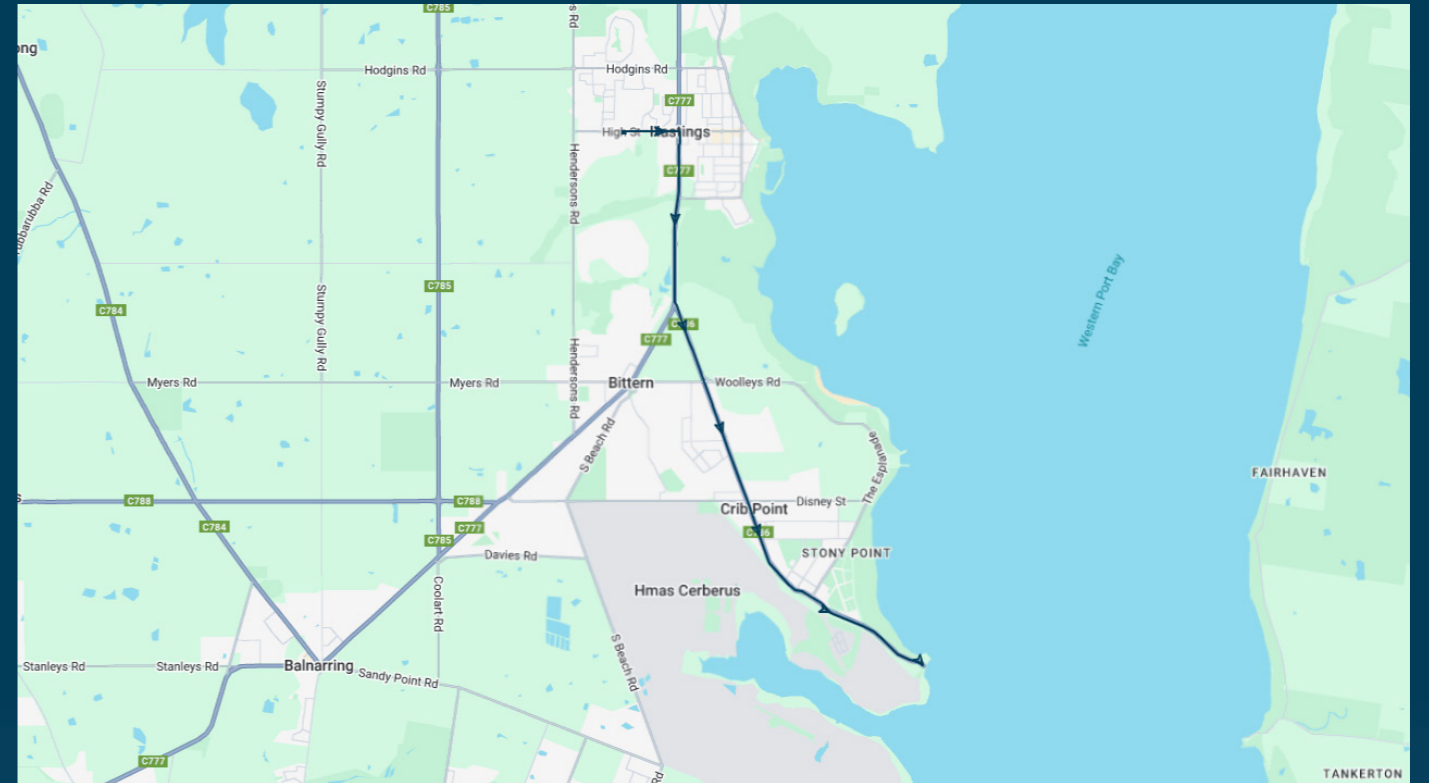

Times listed are estimated times only, it is advised to arrive at your stop earlier than the listed time to avoid missing your bus.

You can also download the Ventura Tracker app to view real time bus locations of all services

Western Port Secondary College

Route: 5208 (SBSC) | Afternoon

Stop ID	Stop Name	Time	Stop ID	Stop Name	Time
44526	Western Port Secondary College	15:10			
13160	Wooleys Rd/Stony Point Rd	15:16			
13161	Symonds St/Stony Point Rd	15:18			
	Oswin St/Stony Point Rd	15:20			
13162	Howell St/Stony Point Rd	15:21			
13253	Fuller St/Stony Point Rd	15:22			
	Stony Point Kiosk/Stony Point Rd	15:30			

Western Port Secondary College

Route: 5208 (SBSC) | Afternoon

TURN DIRECTIONS

Via Right High St, Right Frankston-Flinders Rd, Left Stony Point Rd to Stony Point Kiosk

To view our list of live tracked services, visit www.venturabus.com.au