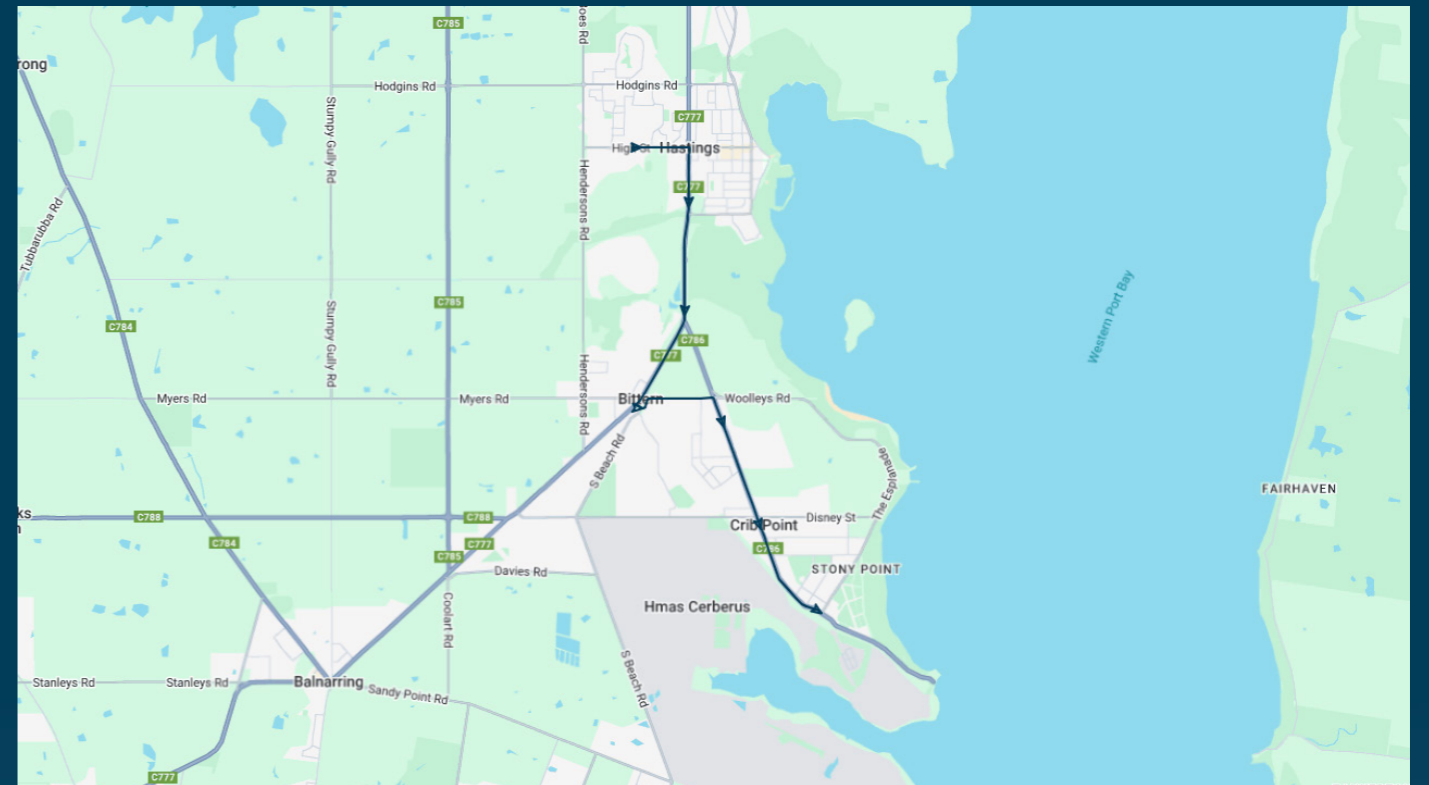

You can also download the Ventura Tracker app to view real time bus locations of all services

Western Port Secondary College

Route: 5209 (SBSC) | Afternoon

Stop ID	Stop Name	Time	Stop ID	Stop Name	Time
---------	-----------	------	---------	-----------	------

44526	Western Port Secondary College	15:28			
13158	Bittern Station/Frankston-Flinders Rd	15:40			
	Crib Point Post Office/Stony Point Rd	16:00			

Western Port Secondary College

Route: 5209 (SBSC) | Afternoon

TURN DIRECTIONS

Via Right High St, Right Frankston-Flinders Rd, Left Urquhart Cres, Cont. Woolleys Rd, Right Stony Point Rd to Crib Point Post Office

To view our list of live tracked services, visit www.venturabus.com.au
 Timetable Printed : 30 September 2024