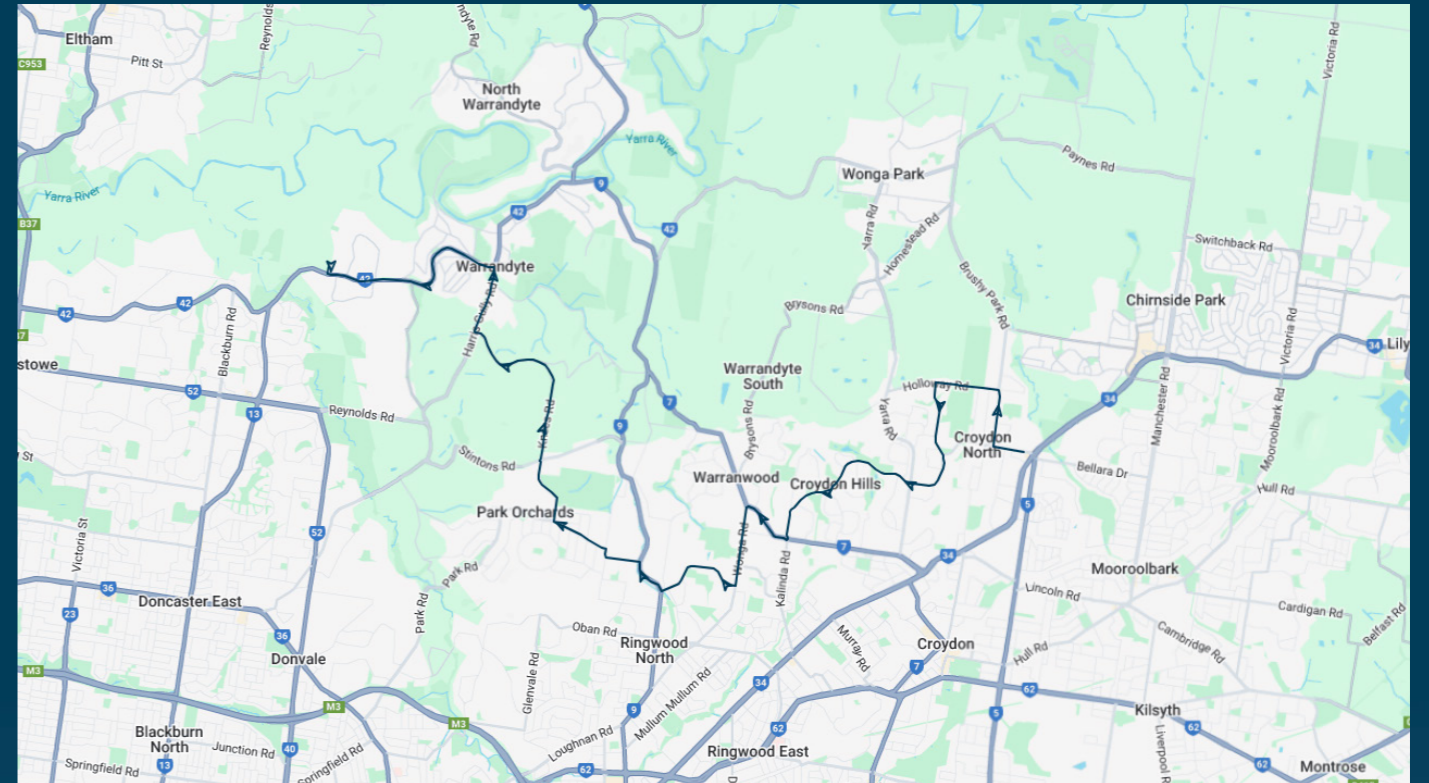

Times listed are estimated times only, it is advised to arrive at your stop earlier than the listed time to avoid missing your bus.

You can also download the Ventura Tracker app to view real time bus locations of all services

Warrandyte High School

Route: 2702 | Morning

TURN DIRECTIONS

Via Exeter Rd, Right Lyons Rd, Left Holloway Rd, Left Nangathan Way, Cont Croydon Hills Dr, Right Narr Maen Dr, Left Bemboka Rd, Right Plymouth Rd, Cont Warranwood Rd, Left Wonga Rd, Right Tortice Dr, Right Ringwood-Warrandyte Rd, Left Milne Rd, Right Berringa Rd, Left Park Rd, Right Knees Rd, Cont Beauty Gully Rd, Right Harris Gully Rd, Left Heidelberg-Warrandyte Rd, Right Alexander Rd, Right into Warrandyte High School

To view our list of live tracked services, visit www.venturabus.com.au

Timetable Printed : 30 September 2024