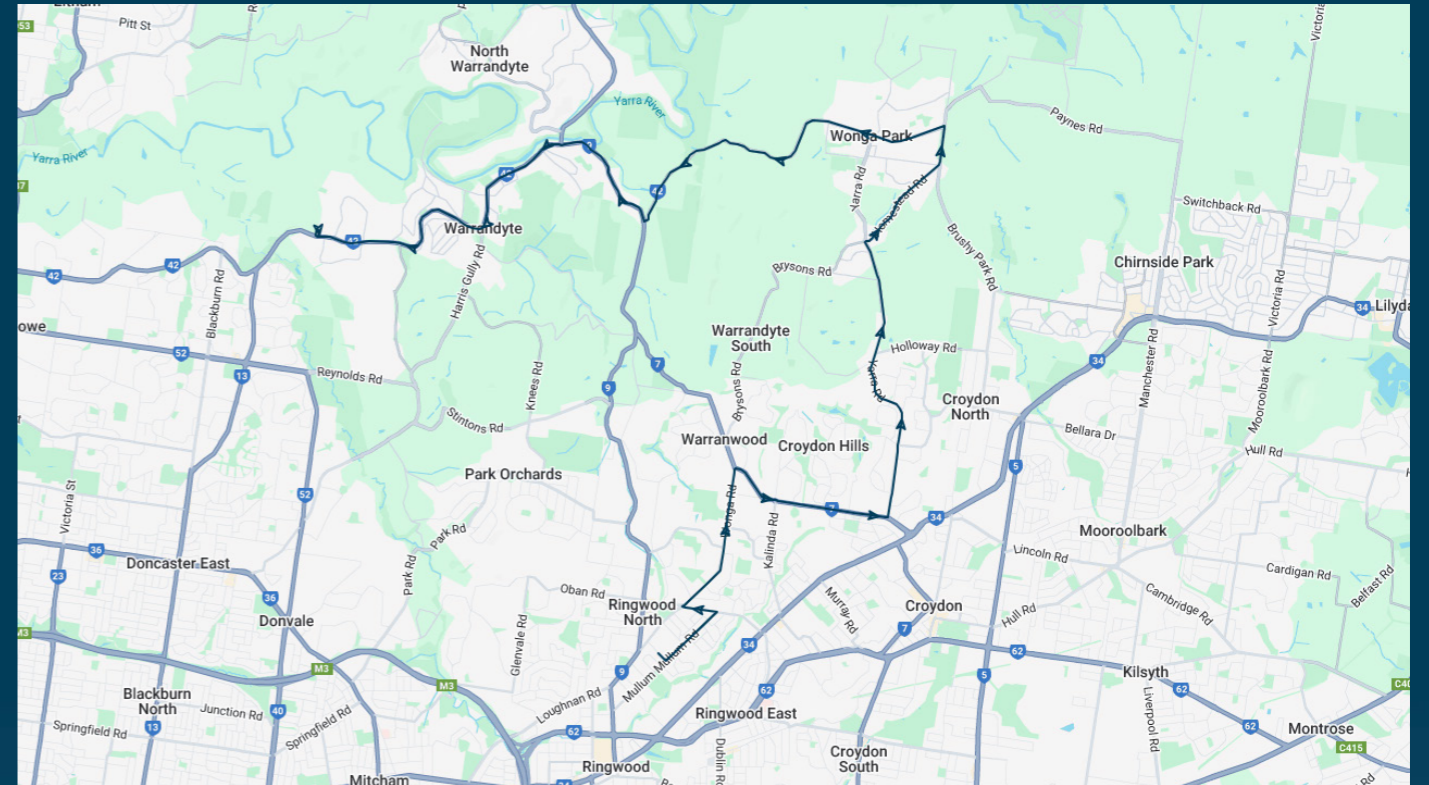

Warrandyte High School

Route: 2636 | Morning

Stop ID	Stop Name	Time	Stop ID	Stop Name	Time
46594	Norwood Secondary College/Byron St	08:05			
8487	Norwood Sec Col/Mullum Mullum Rd	08:05			
8488	Jeffrey Dr/Mullum Mullum Rd	08:05			
8489	Nestan Dr/Mullum Mullum Rd	08:06			
4432	Oban Rd North/Wonga Rd	08:07			
4431	Towerhill Dr/Wonga Rd	08:08			
4430	Tortice Dr/Wonga Rd	08:09			
8500	Quambee Reserve/Wonga Rd	08:09			
8502	Warranwood Rd/Wonga Rd	08:10			
8503	Clearwood Cl/Warranwood Rd	08:11			
8628	Narr-maen Dr/Plymouth Rd	08:13			
8629	McAdam Sq/Plymouth Rd	08:13			
10160	Luther College/Plymouth Rd	08:14			
10161	Luther College/Yarra Rd	08:14			
46239	Campaspe Dr/Yarra Rd	08:14			
46240	James Milne Dr/Yarra Rd	08:15			
12277	Layfield St/Yarra Rd	08:17			
12276	Charles Smith Dr/Yarra Rd	08:17			
12275	Holloway Rd/Yarra Rd	08:18			
12274	285 Yarra Rd	08:19			
12273	St Johns Rd/Yarra Rd	08:20			
14360	Toppings Rd/Homestead (west) Rd	08:22			
14361	Jumping Creek Rd/Homestead (west) Rd	08:23			
23189	19 Jumping Creek Rd	08:24			
14362	Yarra Rd/Jumping Creek Rd	08:25			
44633	Warrandyte High School	08:45			

Times listed are estimated times only, it is advised to arrive at your stop earlier than the listed time to avoid missing your bus.

You can also download the Ventura Tracker app to view real time bus locations of all services

Warrandyte High School

Route: 2636 | Morning

TURN DIRECTIONS

Via Byron St, Left Mullum Mullum Rd, Left Oban Rd, Right Wonga Rd, Right Warranwood Rd, Cont Plymouth Rd, Left Yarra Rd, Right Homestead Rd, Cont Left Homestead Rd, Left Jumping Creek Rd. Then runs express to Warrandyte High School via Jumping Creek Rd, Right Yarra St, Cont Heidelberg-Warrandyte Rd, Right Alexander Rd, Right into Warrandyte High School