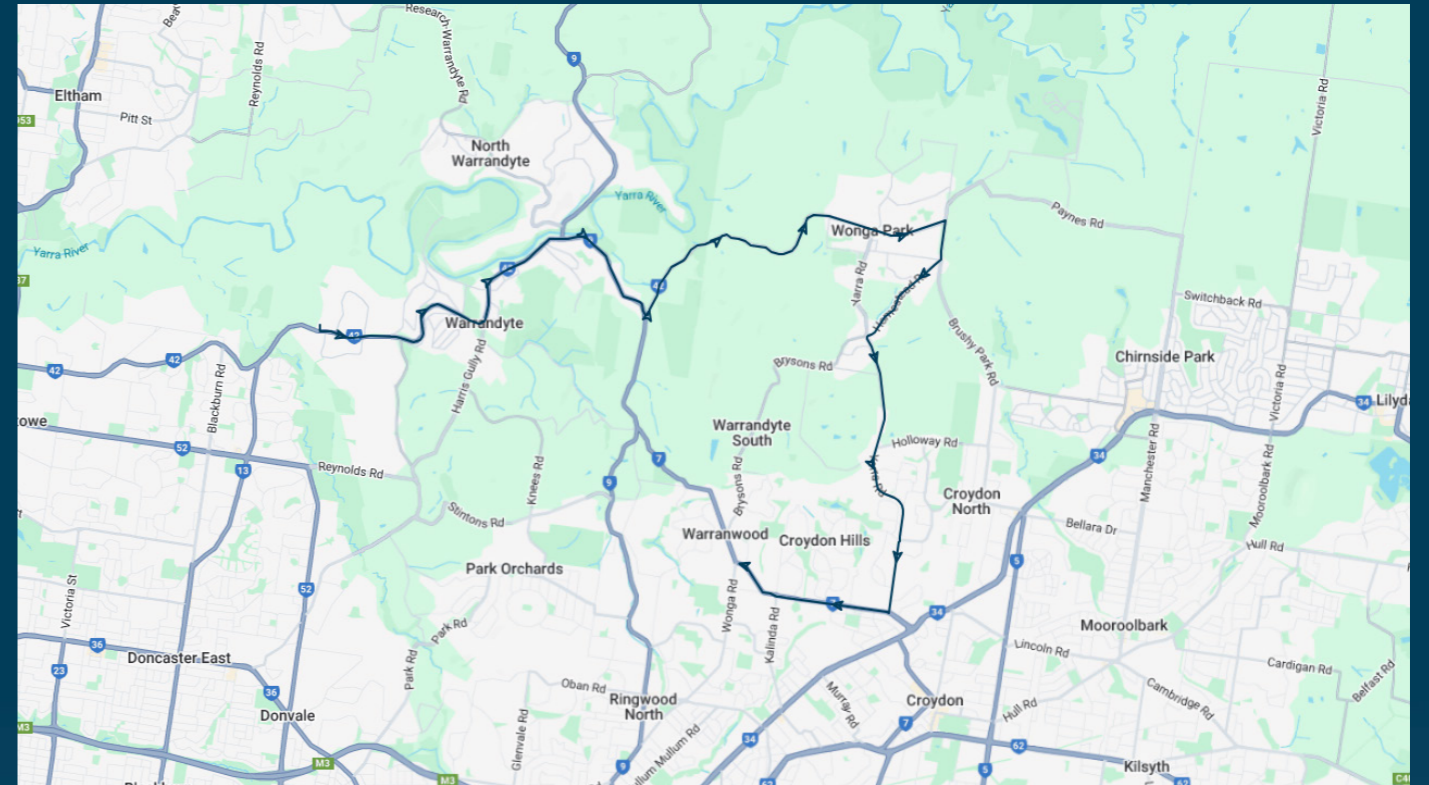

Times listed are estimated times only, it is advised to arrive at your stop earlier than the listed time to avoid missing your bus.

You can also download the Ventura Tracker app to view real time bus locations of all services

Warrandyte High School

Route: 2637 | Afternoon