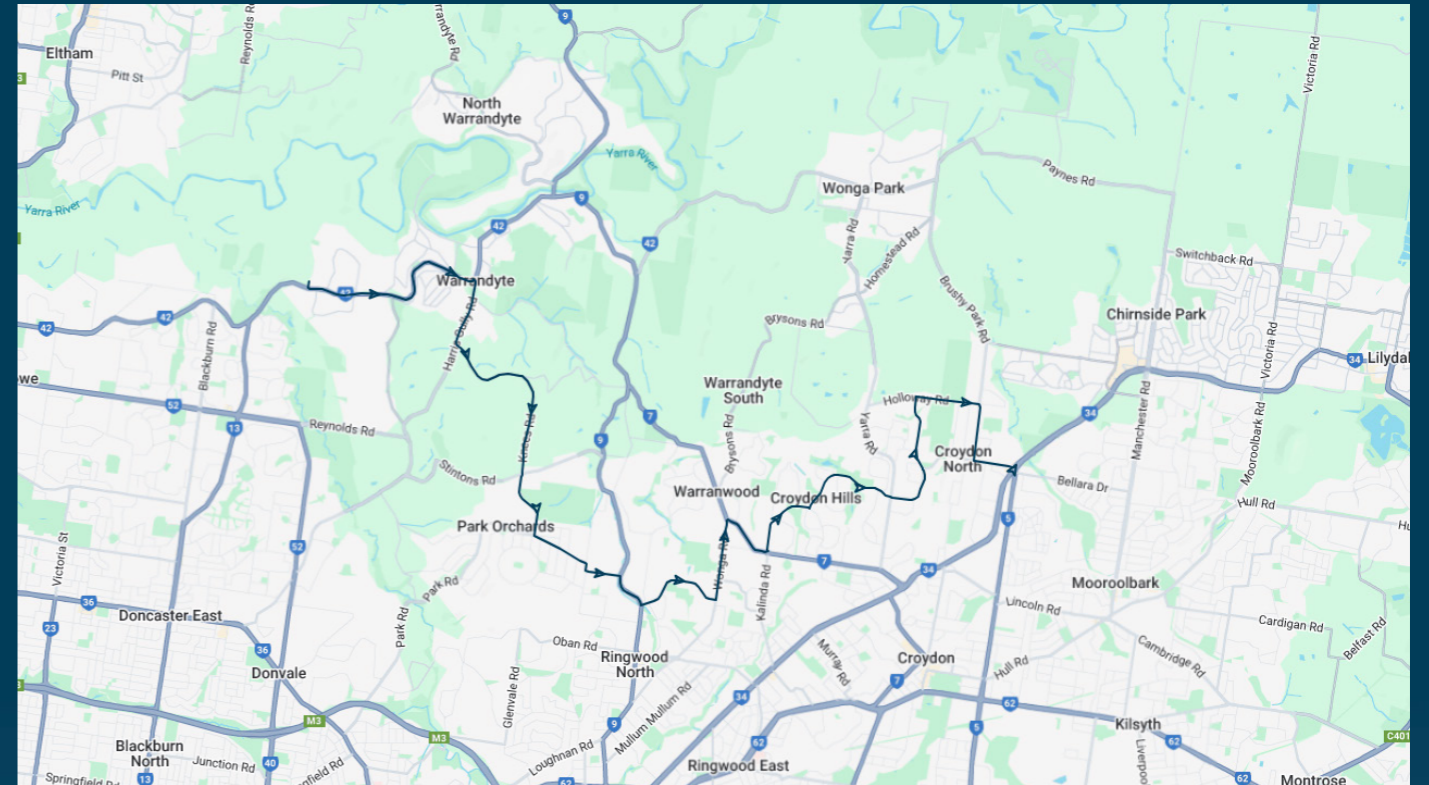

Times listed are estimated times only, it is advised to arrive at your stop earlier than the listed time to avoid missing your bus.

You can also download the Ventura Tracker app to view real time bus locations of all services

Warrandyte High School

Route: 2703 | Afternoon

TURN DIRECTIONS

Runs express to Pine Ave/Park Rd via Left Heidelberg-Warrandyte Rd, Right Harris Gully Rd, Left Beauty Gully Rd, Cont Knees Rd, Left Park Rd, Right Berringa Rd, Left Milne Rd, Right Ringwood-Warrandyte Rd, Left Tortice Dr, Left Wonga Rd, Right Warranwood Rd, Cont Plymouth Rd, Left Bemboka Rd, Cont Narr Maen Dr, Left Croydon Hills Dr, Cont Nangathan Way, Right Holloway Rd, Right Lyons Rd, Left Exeter Rd, Left Maroondah Hwy to Exeter Rd

To view our list of live tracked services, visit www.venturabus.com.au

Timetable Printed : 30 September 2024