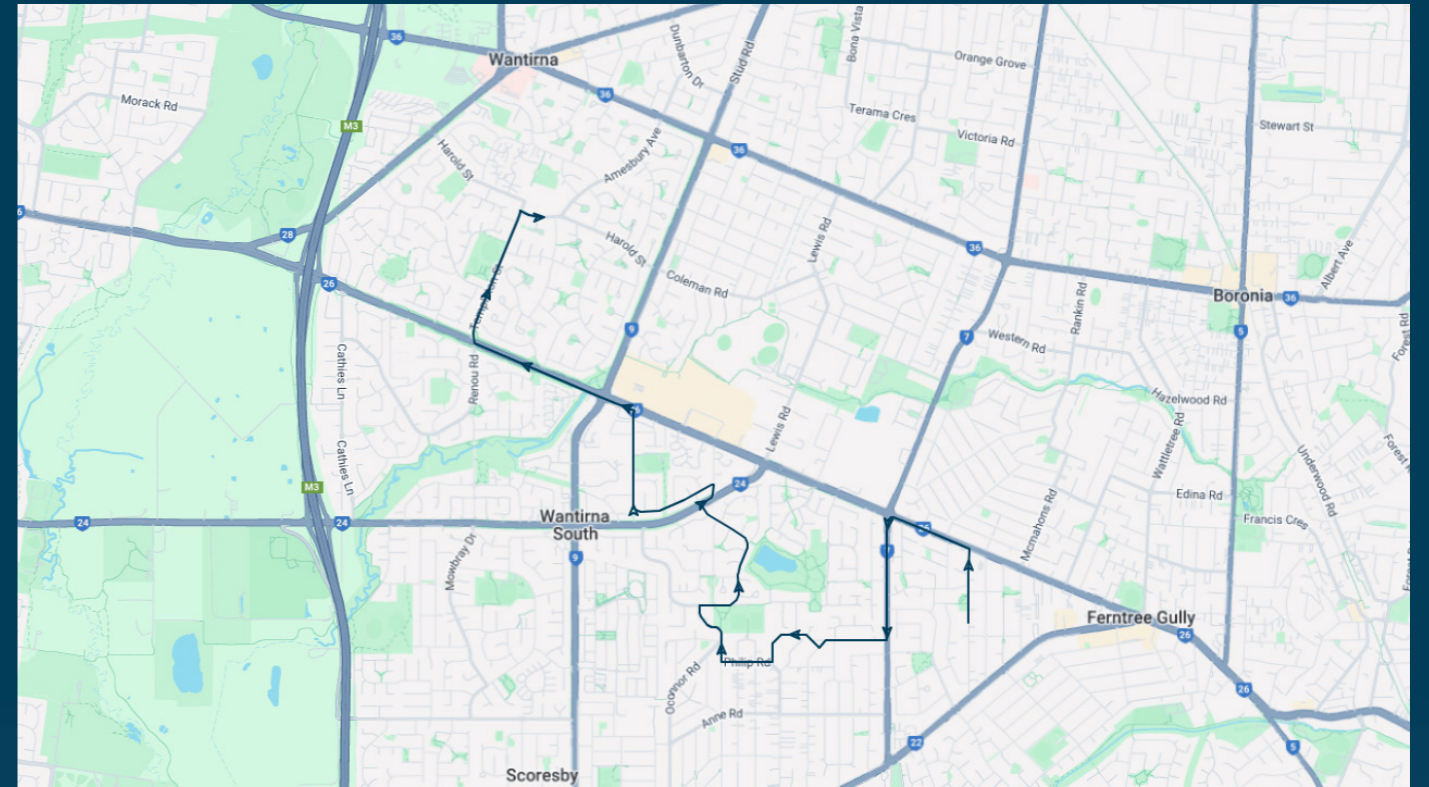

Wantirna South Primary School

Route: 1086 | Afternoon

TURN DIRECTIONS

Runs express to Wantirna Sth Primary School, via Harold St, Right Birchfield Cres, Right Hartington Dr, Left Burwood Hwy, Right Tyner Rd, Right Tyner Rd (extension), Right High St Rd, Left Wallace Rd, Left Allister Ave, Left Philip Rd, Left Kathryn Rd, Left David St Nth, Right Kent St, Left Scoresby Rd to Burwood Hwy

You can also download the Ventura Tracker app to view real time bus locations of all services

Wantirna South Primary School

Route: 1087 | Morning

Stop ID	Stop Name	Time	Stop ID	Stop Name	Time
44514	Kent Park Primary School/Dobson St	08:10			
8709	Ophelia St/Burwood Hwy	08:11			
12547	Burwood Hwy/Scoresby Rd	08:12			
13963	Hugh St/Scoresby Rd	08:13			
14042	Cambden Park Pde/Scoresby Rd	08:14			
10614	Knox Park Primary School/Kathryn Rd	08:16			
17093	Egan-Lee Reserve/Allister Ave	08:18			
17094	Allister Ave/Wallace Rd	08:19			
18990	Melanie Ct/Wallace Rd	08:19			
17095	Keyes Ct/Wallace Rd	08:20			
17096	Justin Ct/Wallace Rd	08:21			
17097	Exell Ct/Wallace Rd	08:21			
15779	Ravenhill Way/High Street Rd	08:21			
17101	Landsdale Cres/Tyner Rd	08:23			
17105	Wantirna South Primary School/Tyner Rd	08:24			
44625	Wantirna College/Harold St	08:30			

Wantirna South Primary School

Route: 1087 | Morning

TURN DIRECTIONS

Via Dobson St, Left Burwood Hwy, Left Scoresby Rd, Right Kent St, Left David St Nth, Right Kent St, Cont Kathryn Rd to Knox Park Primary School. Then Kathryn Rd, Right Philip Rd, Right Allister Ave, Right Wallace Rd, Right High St Rd, Left Tyner Rd (extension), Left Tyner Rd to Wantirna Sth Primary School. Then runs express via Tyner Rd, Left Burwood Hwy, Right Templeton St, Right Harold St to Wantirna College