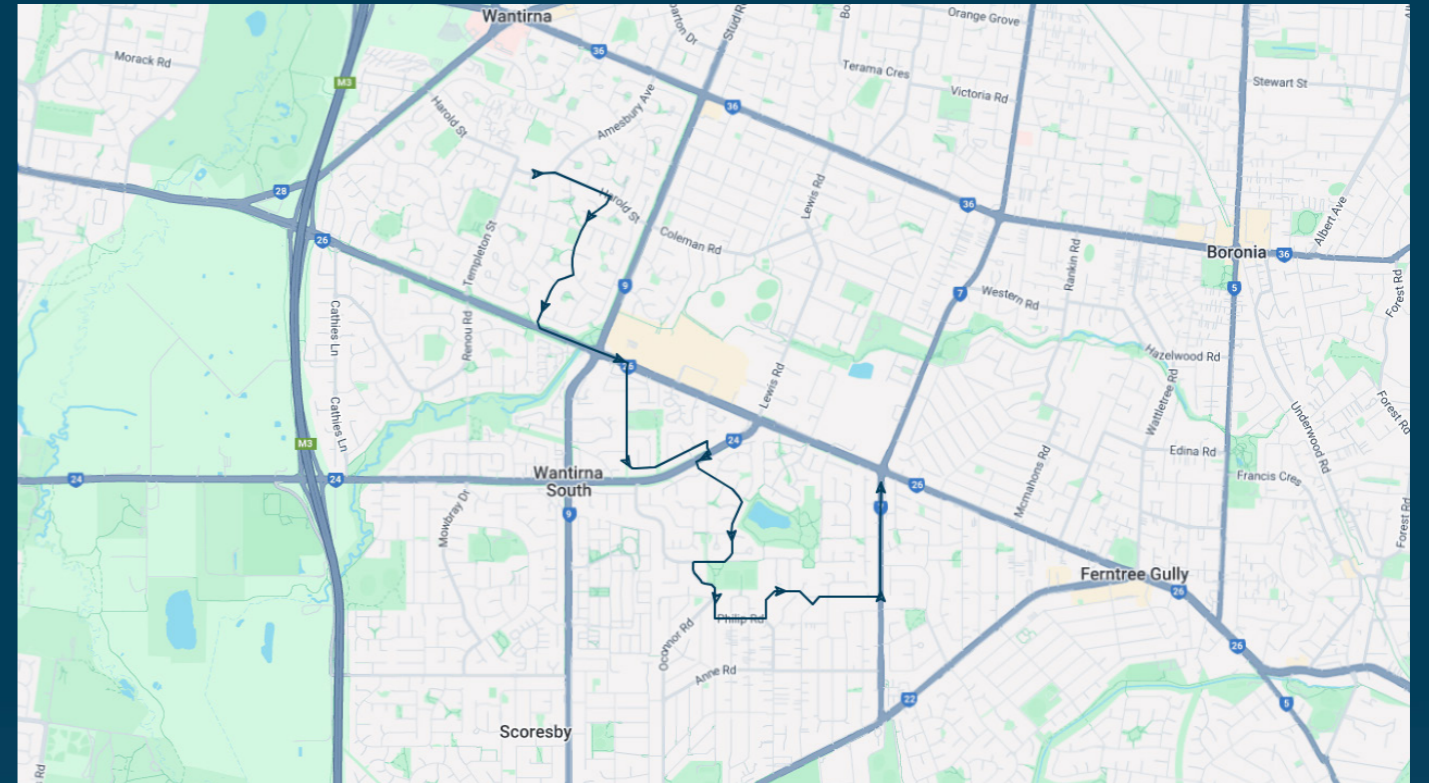

Wantirna South Primary School

Route: 1086 | Afternoon

Stop ID	Stop Name	Time	Stop ID	Stop Name	Time
44625	Wantirna College/Harold St	15:30			
5754	Wantirna South Primary School/Tyner Rd	15:38			
15406	Ravenhill Way/High Street Rd	15:41			
17192	Egan-lee Reserve/Allister Ave	15:45			
10753	Knox Park Primary School/Kathryn Rd	15:48			
15606	Cambden Park Pde/Scoresby Rd	15:52			
15605	Hugh St/Scoresby Rd	15:53			
15604	Burwood Hwy/Scoresby Rd	15:55			

Wantirna South Primary School

Route: 1086 | Afternoon

TURN DIRECTIONS

Runs express to Wantirna Sth Primary School, via Harold St, Right Birchfield Cres, Right Hartington Dr, Left Burwood Hwy, Right Tyner Rd, Right Tyner Rd (extension), Right High St Rd, Left Wallace Rd, Left Allister Ave, Left Philip Rd, Left Kathryn Rd, Left David St Nth, Right Kent St, Left Scoresby Rd to Burwood Hwy

You can also download the Ventura Tracker app to view real time bus locations of all services

Wantirna South Primary School

Route: 1087 | Morning

Stop ID	Stop Name	Time	Stop ID	Stop Name	Time
44514	Kent Park Primary School/Dobson St	08:10			
8709	Ophelia St/Burwood Hwy	08:11			
12547	Burwood Hwy/Scoresby Rd	08:12			
13963	Hugh St/Scoresby Rd	08:13			
14042	Cambden Park Pde/Scoresby Rd	08:14			
10614	Knox Park Primary School/Kathryn Rd	08:16			
17093	Egan-Lee Reserve/Allister Ave	08:18			
17094	Allister Ave/Wallace Rd	08:19			
18990	Melanie Ct/Wallace Rd	08:19			
17095	Keyes Ct/Wallace Rd	08:20			
17096	Justin Ct/Wallace Rd	08:21			
17097	Exell Ct/Wallace Rd	08:21			
15779	Ravenhill Way/High Street Rd	08:21			
17101	Landsdale Cres/Tyner Rd	08:23			
17105	Wantirna South Primary School/Tyner Rd	08:24			
44625	Wantirna College/Harold St	08:30			