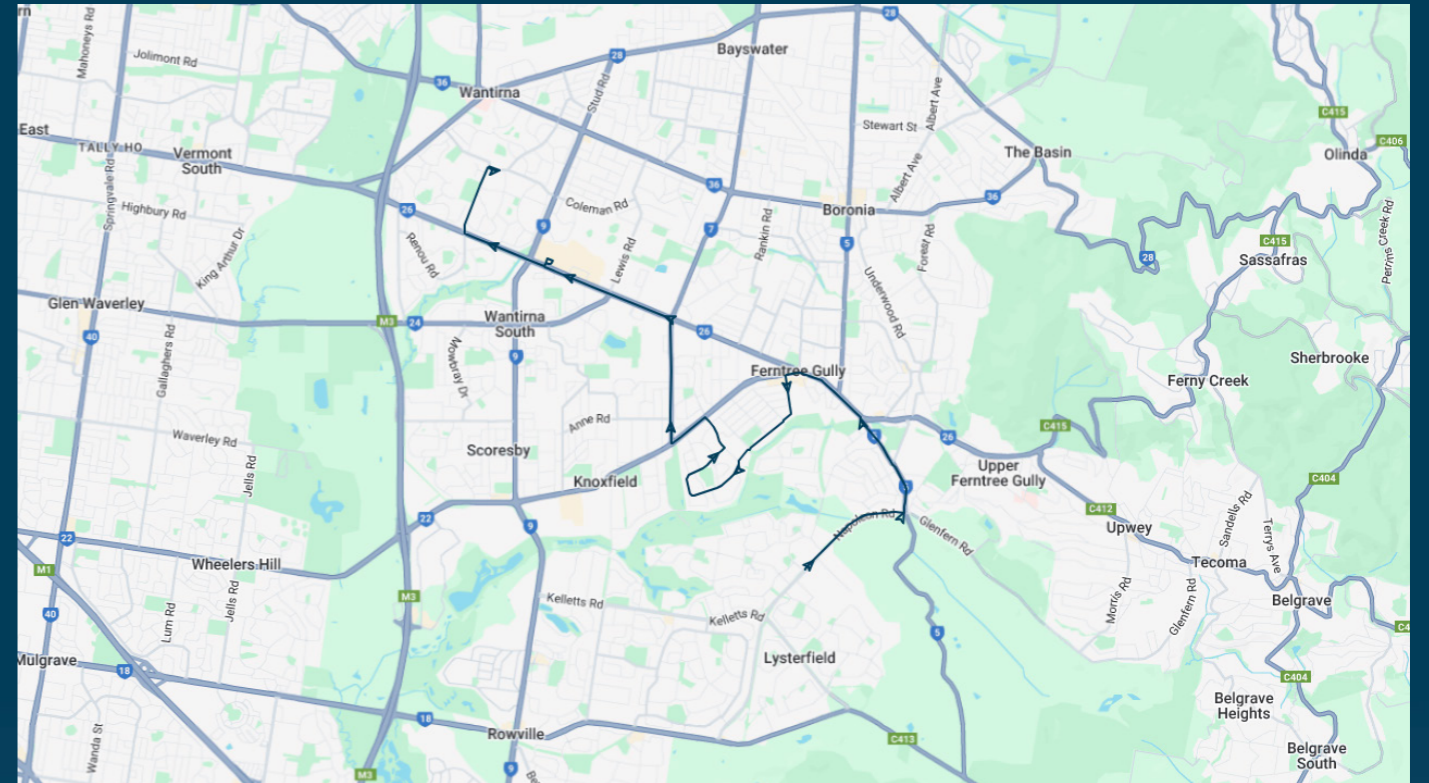

Times listed are estimated times only, it is advised to arrive at your stop earlier than the listed time to avoid missing your bus.

You can also download the Ventura Tracker app to view real time bus locations of all services

Wantirna College

Route: 1073 | Morning