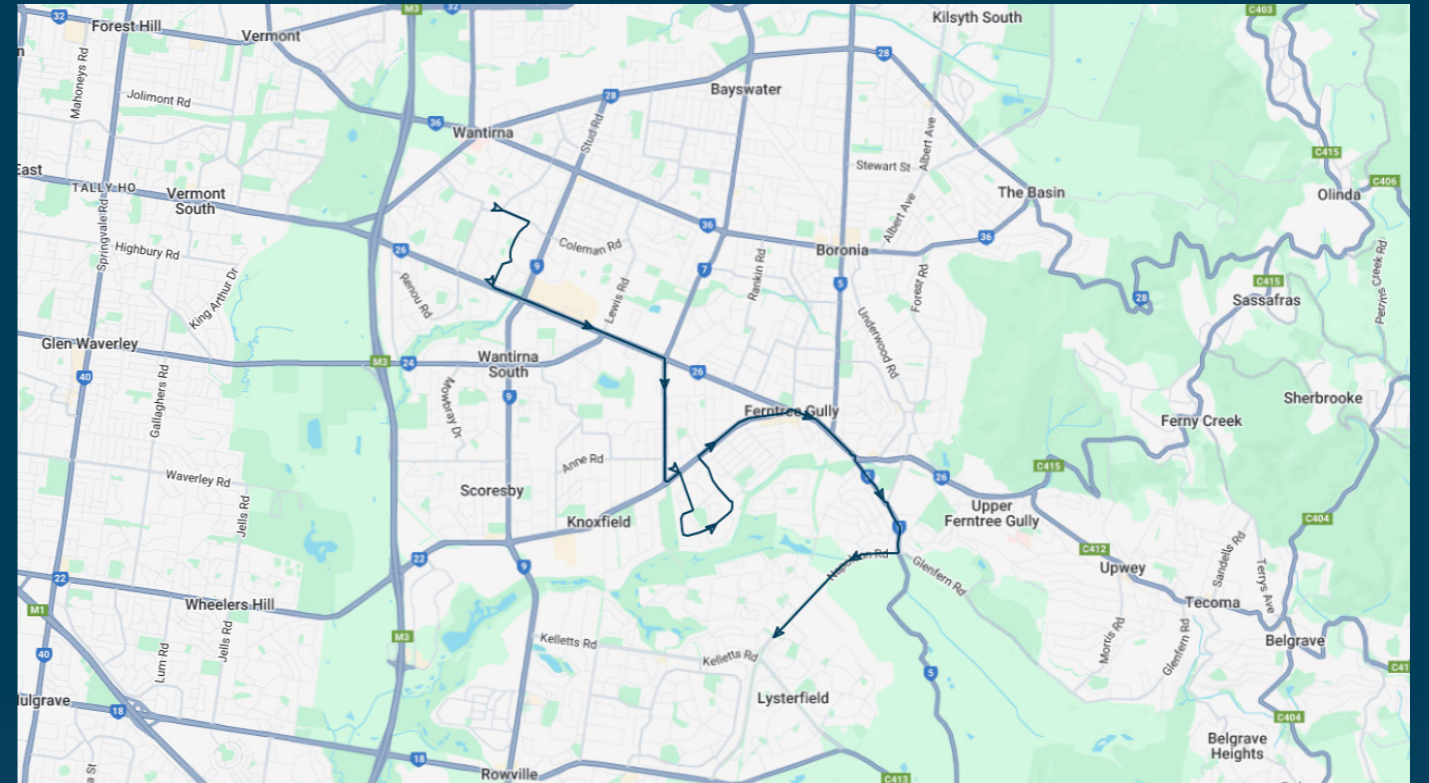

**You can also download the Ventura Tracker app to view real time bus locations of all services**

## Route: 1093 | Afternoon

Stop ID	Stop Name	Time	Stop ID	Stop Name	Time
44625	Wantirna College/Harold St	15:25			
47825	Knox City SC/Burwood Hwy]	15:30			
8263	Lewis Rd/Burwood Hwy	15:32			
8264	Parkhurst Dr/Burwood Hwy	15:33			
12547	Burwood Hwy/Scoresby Rd	15:35			
13963	Hugh St/Scoresby Rd	15:35			
14042	Cambden Park Pde/Scoresby Rd	15:36			
14043	Beckenham Dr/Scoresby Rd	15:37			
14044	Sandgate Bvd/Scoresby Rd	15:37			
14045	Anne Rd/Scoresby Rd	15:37			
14046	Ferntree Gully Rd/Scoresby Rd	15:38			
14051	Homer Ct/Windermere Dr	15:41			
14052	Lucerne Rd/Windermere Dr	15:42			
14053	Merlin Cres/Windermere Dr	15:42			
14054	Bryden Dr/Windermere Dr	15:43			
15612	Elton Rd/Windermere Dr	15:44			
15611	Ferntree Gully Rd/Windermere Dr	15:45			
14415	Aitken Ct/Ferntree Gully Rd	15:46			
14414	Mountain Gate SC/Ferntree Gully Rd	15:48			
8271	Oaklands Ave/Burwood Hwy	15:49			
8273	Westley St/Burwood Hwy	15:49			
16065	Dorset Rd/Burwood Hwy	15:50			
16482	Mason St/Glenfern Rd	15:53			
16483	Yarrowee St/Glenfern Rd	15:54			
23185	Allora Ave/Napoleon Rd	15:55			
16485	Rathgar Rd/Napoleon Rd	15:58			
23187	Sovereign Crest Bvd/Napoleon Rd	15:58			
15251	Lakesfield Dr/Napoleon Rd	16:00			

**Times listed are estimated times only, it is advised to arrive at your stop earlier than the listed time to avoid missing your bus.**

**You can also download the Ventura Tracker app to view real time bus locations of all services**

## Route: 1093 | Afternoon