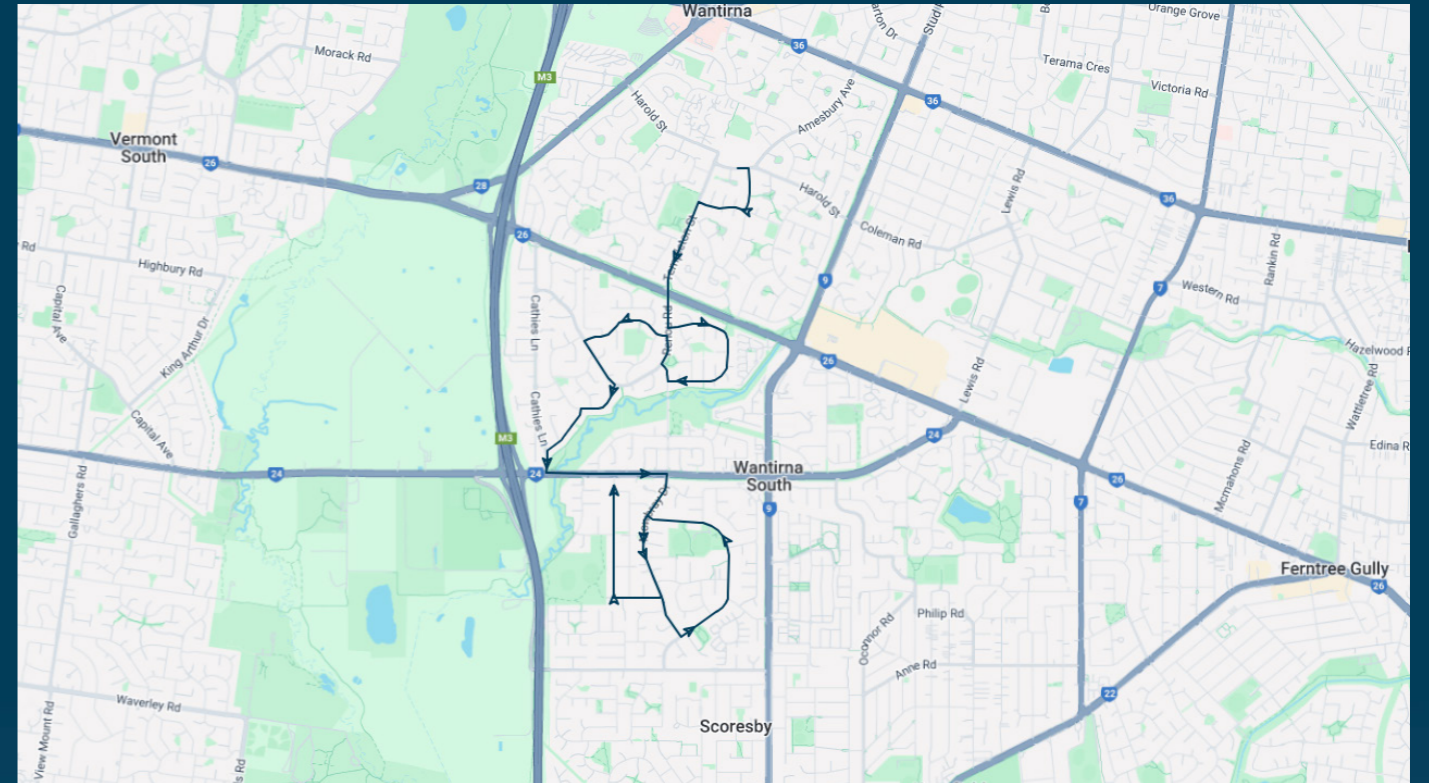

## Route: 1060 | Afternoon

Stop ID	Stop Name	Time	Stop ID	Stop Name	Time
44625	Wantirna College/Harold St	15:30			
16690	Templeton Reserve/Templeton St	15:31			
23265	Raheen Ave/Templeton St	15:31			
16625	Hewson Ct/Old Orchard Dr	15:32			
16624	Old Orchard Reserve/Old Orchard Dr	15:33			
16623	Parkhill Ct/Old Orchard Dr	15:33			
16622	Glenys Ct/Old Orchard Dr	15:33			
16621	Old Orchard Dr/Timothy Dr	15:34			
15831	High Street Rd/Cathies Lane	15:37			
15787	Blind Creek Lane/High Street Rd	15:38			
14716	Fonteyn Dr/High Street Rd	15:38			
14715	Roycroft Ave/Mowbray Dr	15:39			
14700	Tasman Ct/Mowbray Dr	15:40			
14694	Amour Ct/Mowbray Dr	15:40			
14658	Helpmann St/Mowbray Dr	15:41			
44627	Knox Gardens Primary School/Argyle Way	15:42			
14700/2	Tasman Ct/Mowbray Dr	15:43			
14694/2	Amour Ct/Mowbray Dr	15:43			
10564	High Street Rd/Fonteyn Dr	15:45			

**Times listed are estimated times only, it is advised to arrive at your stop earlier than the listed time to avoid missing your bus.**

**You can also download the Ventura Tracker app to view real time bus locations of all services**

## Route: 1060 | Afternoon