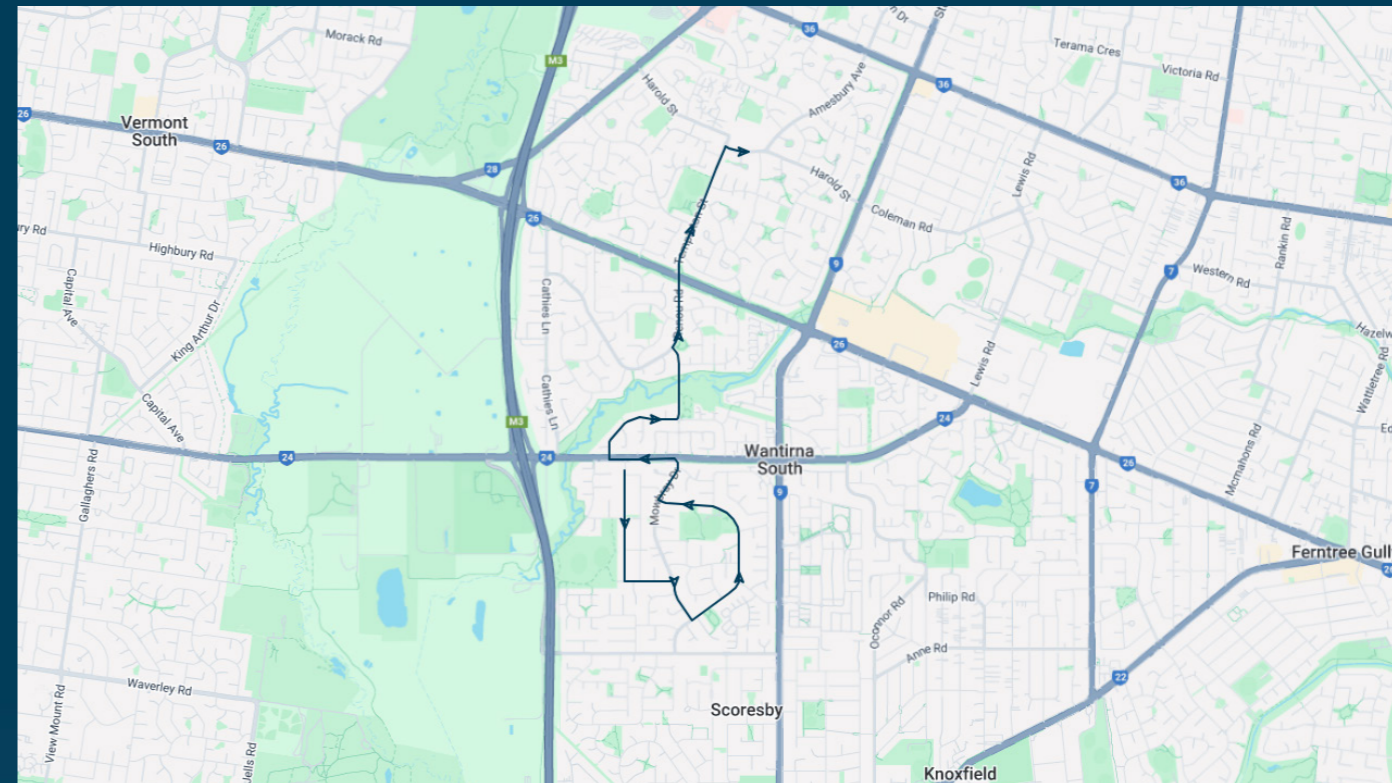

Wantirna College

Route: 1092 | Morning

Stop ID	Stop Name	Time	Stop ID	Stop Name	Time
10754	High Street Rd/Fonteyn Dr	08:15			
14658	Helpmann St/Mowbray Dr	08:18			
44627	Knox Gardens Primary School/Argyle Way	08:21			
16818	Rowena Rise/Mowbray Dr	08:24			
16820	High Street Rd/Jenola Pde	08:26			
16822	Caitlyn Ct/Jenola Pde	08:27			
16824	Old Orchard Dr/Timothy Dr	08:29			
16691	Burwood Hwy/Templeton St	08:31			
16692	Raheen Ave/Templeton St	08:31			
16693	Templeton Reserve/Templeton St	08:32			
16694	Mario St/Templeton St	08:33			
44625	Wantirna College/Harold St	08:35			

Wantirna College

Route: 1092 | Morning

TURN DIRECTIONS

Via Fonteyn Dr, Left Helpmann St, Right Mowbray Dr, Left Argyle Way, Right Mowbray Dr, Left High Street Rd, Right Jenola Pde, Left Timothy Dr, Right Renou Rd, Cont Templeton St, Right Harold St to Wantirna College

To view our list of live tracked services, visit www.venturabus.com.au
Timetable Printed : 30 September 2024

Times listed are estimated times only, it is advised to arrive at your stop earlier than the listed time to avoid missing your bus.

You can also download the Ventura Tracker app to view real time bus locations of all services