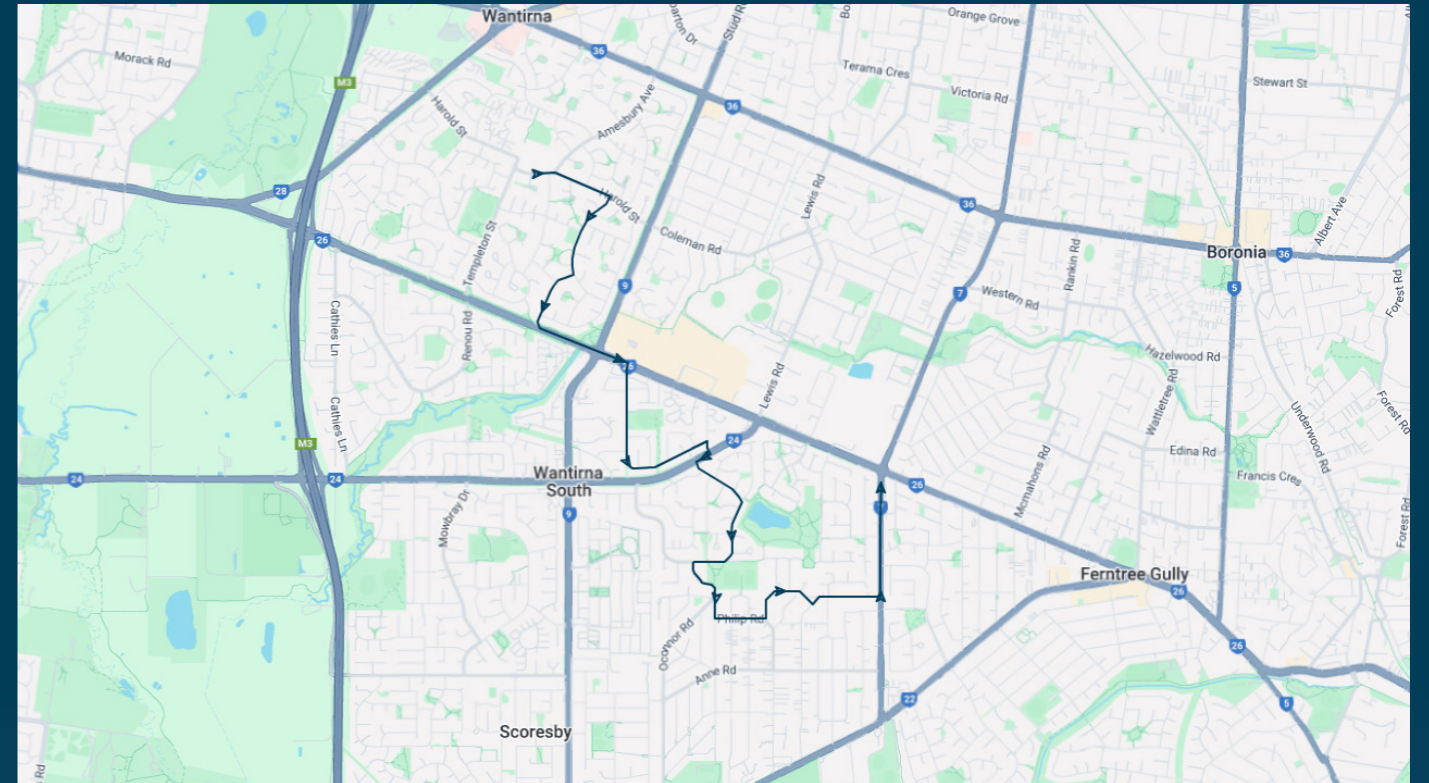

### TURN DIRECTIONS

Via Napoleon Rd, Left Glenfern Rd, Left into Burwood Hwy, Left Ferntree Gully Rd, Left into Mountain Gate Dr, Left Windermere Dr, Left Ferntree Gully Rd, Right Scoresby Rd, Left Burwood Hwy, Via Right Burwood Hwy, Right Templeton Rd, Right Harold St to Wantirna College

To view our list of live tracked services, visit [www.venturabus.com.au](http://www.venturabus.com.au)  
 Timetable Printed : 30 September 2024

## Route: 1086 | Afternoon

Stop ID	Stop Name	Time	Stop ID	Stop Name	Time
44625	Wantirna College/Harold St	15:30			
5754	Wantirna South Primary School/Tyner Rd	15:38			
15406	Ravenhill Way/High Street Rd	15:41			
17192	Egan-lee Reserve/Allister Ave	15:45			
10753	Knox Park Primary School/Kathryn Rd	15:48			
15606	Cambden Park Pde/Scoresby Rd	15:52			
15605	Hugh St/Scoresby Rd	15:53			
15604	Burwood Hwy/Scoresby Rd	15:55			

## Route: 1086 | Afternoon