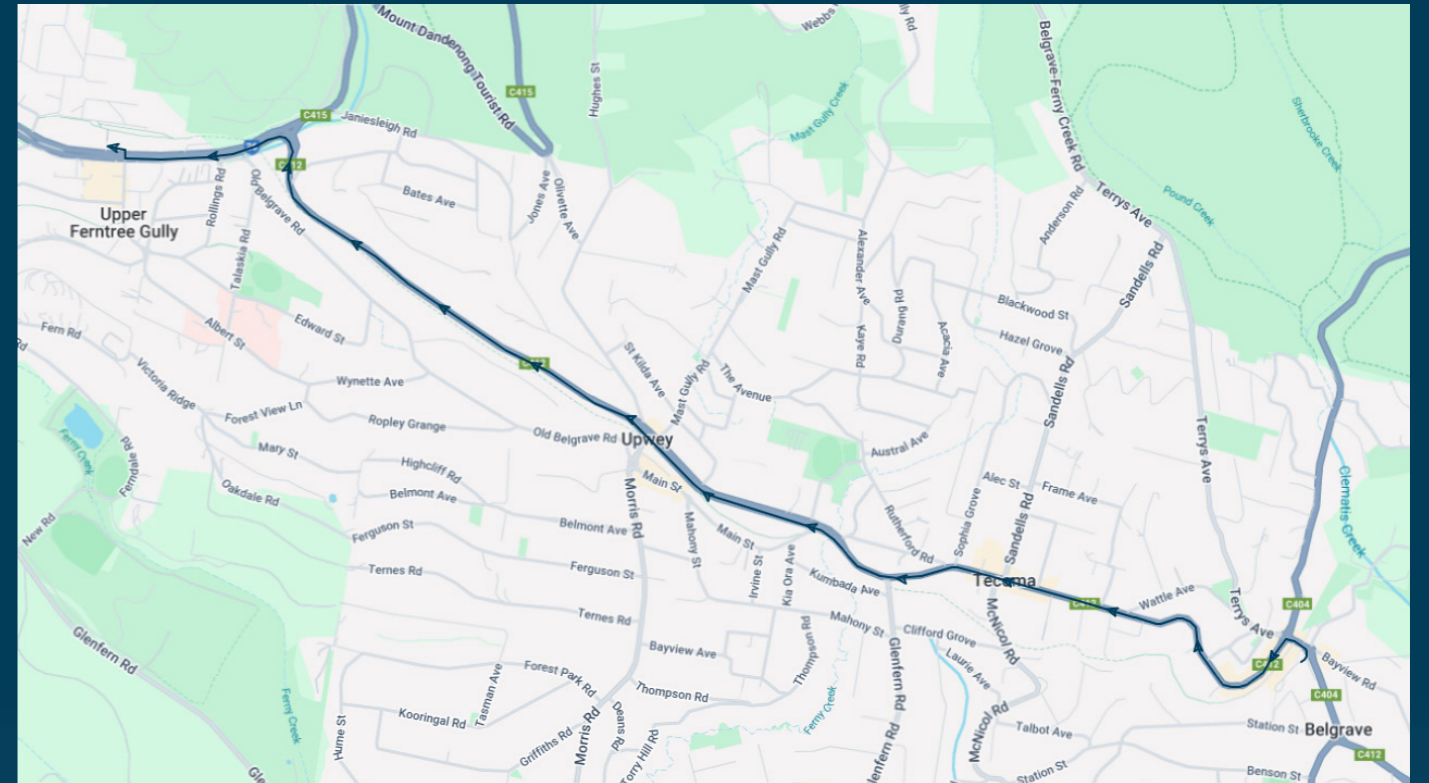

### TURN DIRECTIONS

Via Left Belgrave-Gembrook Rd, Left Burwood Hwy, Left Main St, Left Morris Rd, Left Glenfern Rd, Left Burwood Hwy, Left Main St, Right Morris Rd, Right Burwood Hwy, Right Belgrave-Gembrook Rd, Right into Belgrave Station

To view our list of live tracked services, visit [www.venturabus.com.au](http://www.venturabus.com.au)  
 Timetable Printed : 30 September 2024

## Route: 5115 | Morning

Stop ID	Stop Name	Time	Stop ID	Stop Name	Time
belsb	Belgrave Station	08:25			
11142	Belgrave Village/Burwood Hwy	08:26			
11143	Winscombe Ave/Burwood Hwy	08:27			
11144	Sophia Gr/Burwood Hwy	08:27			
11145	Glenfern Rd/Burwood Hwy	08:28			
49432	Upwey Station/Burwood Hwy	08:30			
11148	Ferny Creek Ave/Burwood Hwy	08:33			
18863	Upper Ferntree Gully Station	08:35			

### TURN DIRECTIONS

Via Left Belgrave-Gembrook Rd, Left Burwood Hwy, Right into Upper Ferntree Gully Station

To view our list of live tracked services, visit [www.venturabus.com.au](http://www.venturabus.com.au)  
 Timetable Printed : 30 September 2024