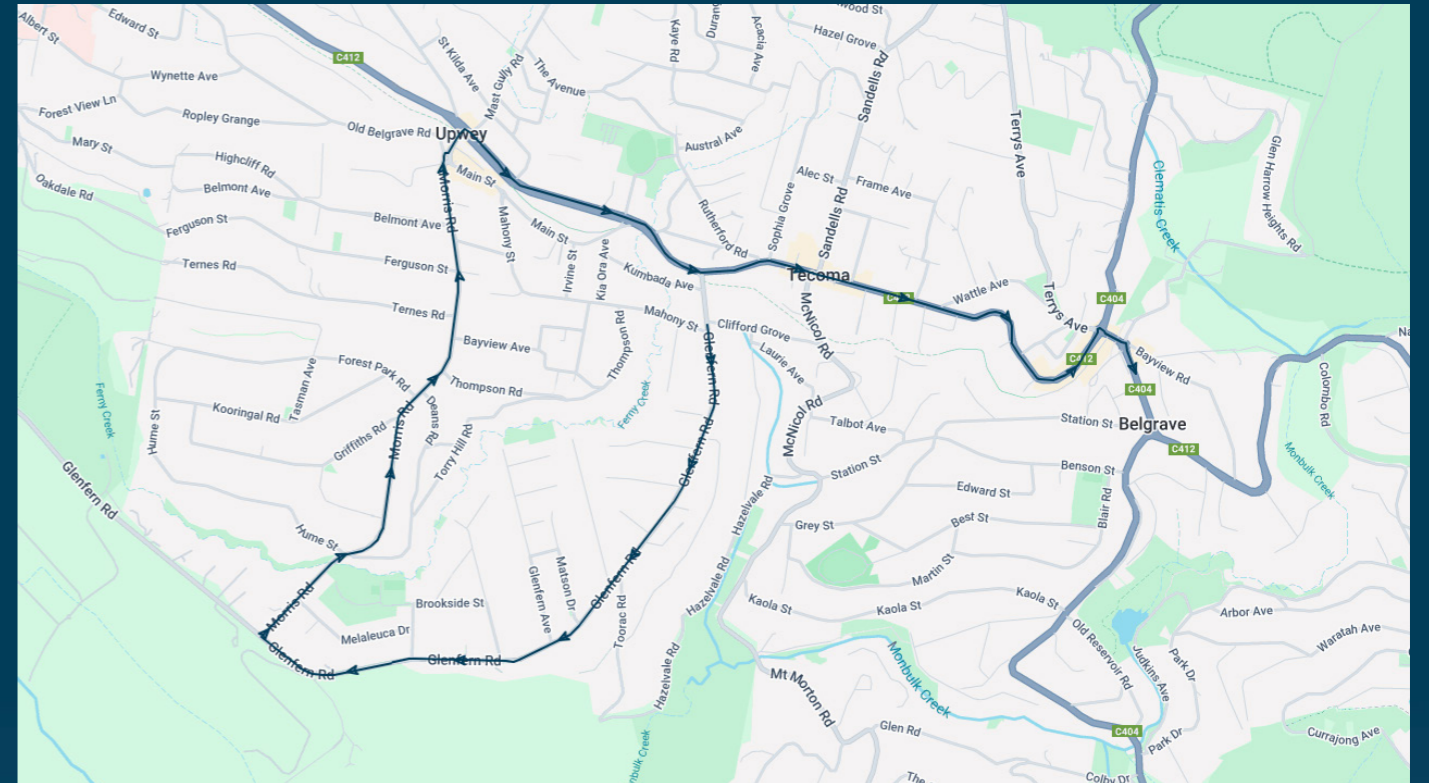

Times listed are estimated times only, it is advised to arrive at your stop earlier than the listed time to avoid missing your bus.

You can also download the Ventura Tracker app to view real time bus locations of all services

Upwey Primary School

Route: 5116 | Morning

Stop ID	Stop Name	Time	Stop ID	Stop Name	Time
46555	Clifford Gr/Glenfern Rd	08:15			
46556	Upwey South Primary School/Morris Rd	08:22			
11147	Upwey CFA/Morris Rd	08:27			
14639	Upwey Railway Station/Burwood Hwy	08:29			
14408	Chosen Ave/Burwood Hwy	08:31			
14407	Sophia Gr/Monbulk Rd	08:35			
14382	Rocksleigh Ave/Monbulk Rd	08:37			
14363	Belgrave Village/Burwood Hwy	08:40			
44469	Mater Christi Col/Belgrave-Gembrook Rd	08:45			

Upwey Primary School

Route: 5116 | Morning

TURN DIRECTIONS

Via Glenfern Rd, Right Morris Rd, Right Burwood Hwy, Right Belgrave-Gembrook Rd to Mater Christi College - Belgrave-Gembrook Rd

To view our list of live tracked services, visit www.venturabus.com.au
 Timetable Printed : 30 September 2024