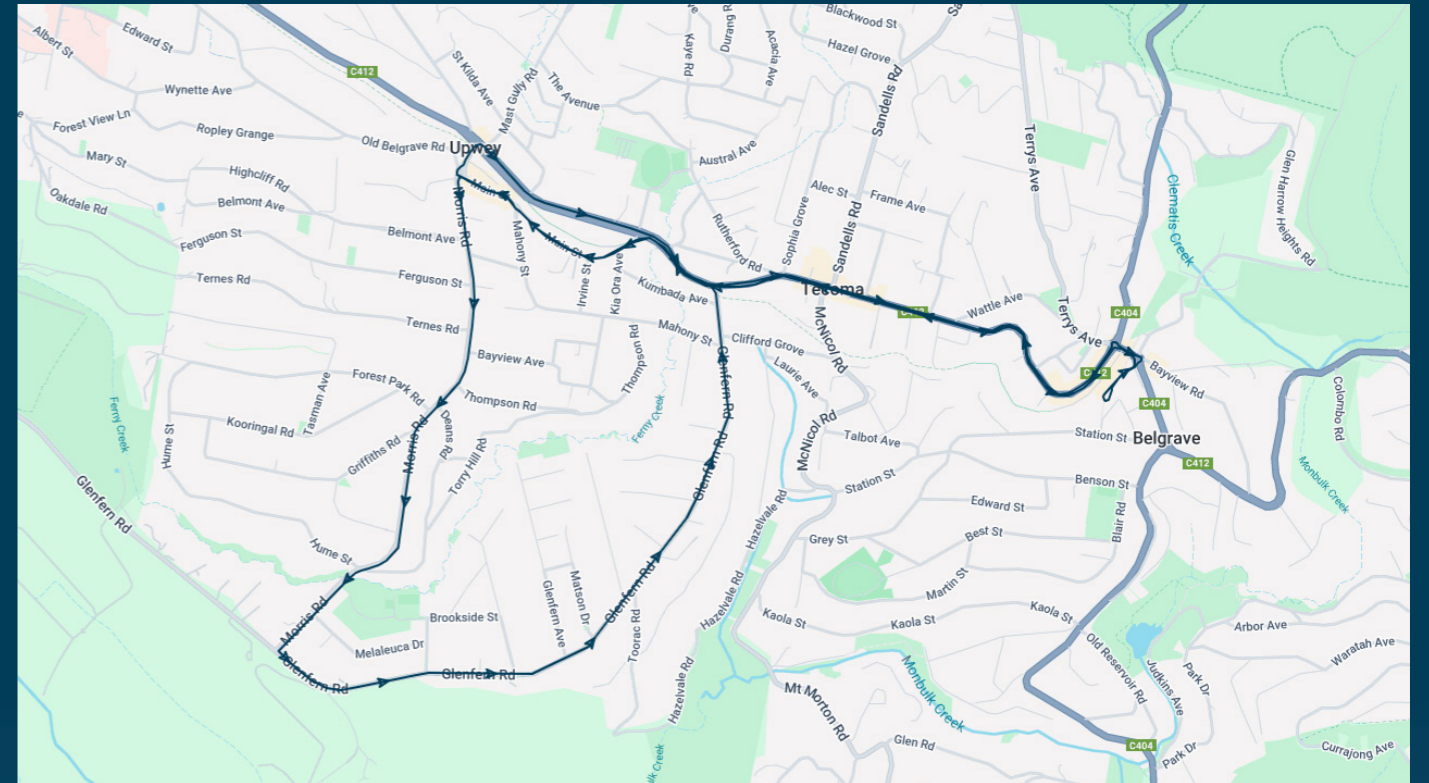

Upwey Primary School

Route: 5114 | Afternoon

Stop ID	Stop Name	Time	Stop ID	Stop Name	Time
belsb	Belgrave Station - School Bay	15:45			
11142	Belgrave Village/Burwood Hwy	15:48			
11143	Winscombe Ave/Burwood Hwy	15:51			
11144	Sophia Gr/Burwood Hwy	15:53			
11145	Glenfern Rd/Burwood Hwy	15:56			
14640	Burwood Hwy/Main St	15:56			
11146	Upwey Station/Main St	16:00			
14641	Bayview Ave/Morris Rd	16:01			
14642	Griffiths Rd/Morris Rd	16:01			
40886	Melaleuca Rd/Morris Rd	16:03			
14503	Morris Rd/Glenfern Rd	16:03			
14650	Eloera St/Glenfern Rd	16:04			
14651	Ferndale Ave/Glenfern Rd	16:05			
14652	Matson Dr/Glenfern Rd	16:05			
14653	Hubert St/Glenfern Rd	16:06			
14654	Effie Ave/Glenfern Rd	16:06			
42608	Glenfern Cl/Glenfern Rd	16:07			
14656	Mahony St/Glenfern Rd	16:07			
11145	Glenfern Rd/Burwood Hwy	16:08			
14640	Burwood Hwy/Main St	16:08			
11146	Upwey Station/Main St	16:10			
11147	Upwey CFA/Morris Rd	16:10			
14639	Upwey Railway Station/Burwood Hwy	16:11			
14408	Chosen Ave/Burwood Hwy	16:12			
14407	Sophia Gr/Monbulk Rd	16:13			
14382	Rocksleigh Ave/Monbulk Rd	16:14			
14363	Belgrave Village/Burwood Hwy	16:15			
belsb	Belgrave Station	16:17			

Times listed are estimated times only, it is advised to arrive at your stop earlier than the listed time to avoid missing your bus.

You can also download the Ventura Tracker app to view real time bus locations of all services

Upwey Primary School

Route: 5114 | Afternoon

TURN DIRECTIONS

Via Left Belgrave-Gembrook Rd, Left Burwood Hwy, Left Main St, Left Morris Rd, Left Glenfern Rd, Left Burwood Hwy, Left Main St, Right Morris Rd, Right Burwood Hwy, Right Belgrave-Gembrook Rd, Right into Belgrave Station