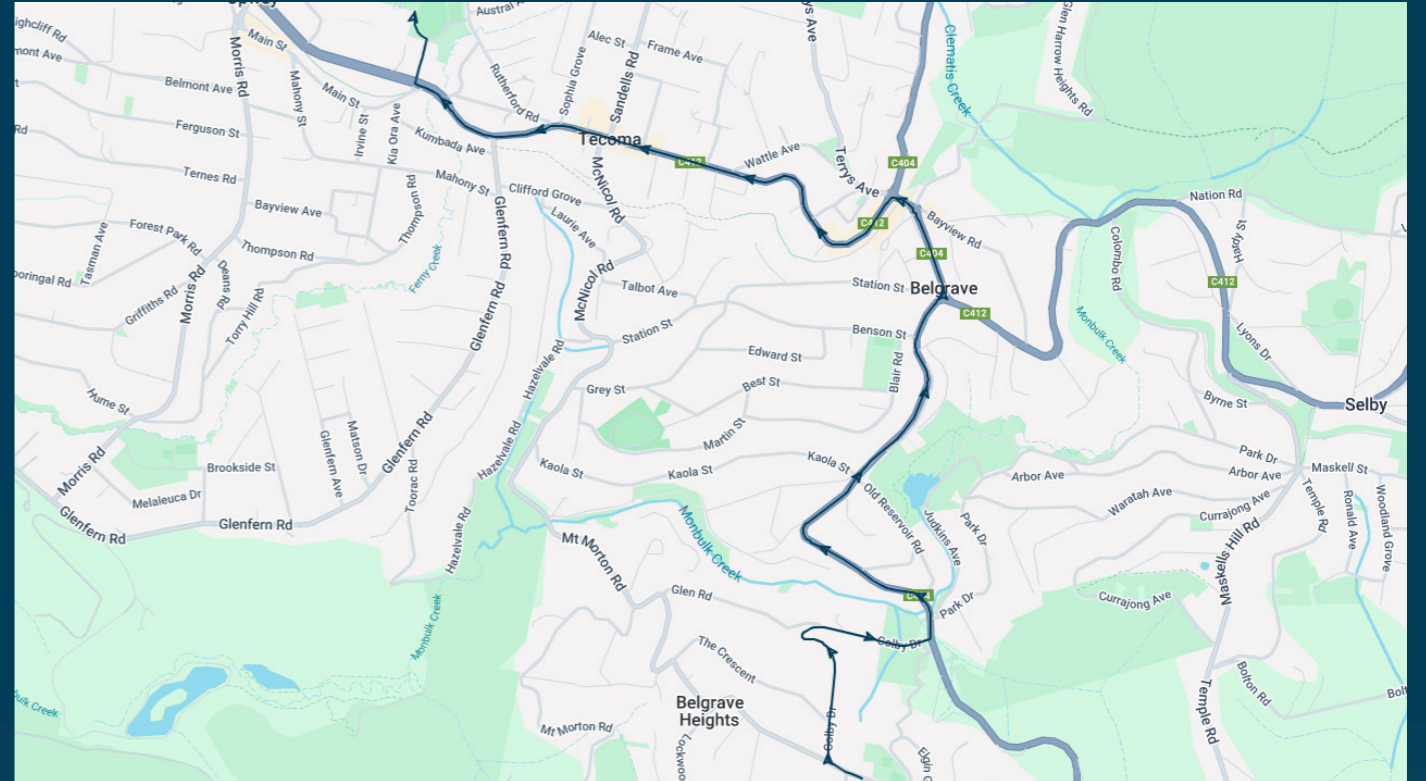

Upwey High School

Route: 5033 (SBSC) | Morning

Stop ID	Stop Name	Time	Stop ID	Stop Name	Time
13862	Harvey St/Colby Dr	08:12			
13860	Glen Rd/Colby Dr	08:14			
13859	Park Dr/Belgrave-Hallam Rd	08:16			
UPWBT	Upwey High School	08:25			

Times listed are estimated times only, it is advised to arrive at your stop earlier than the listed time to avoid missing your bus.

You can also download the Ventura Tracker app to view real time bus locations of all services

Upwey High School

Route: 5033 (SBSC) | Morning