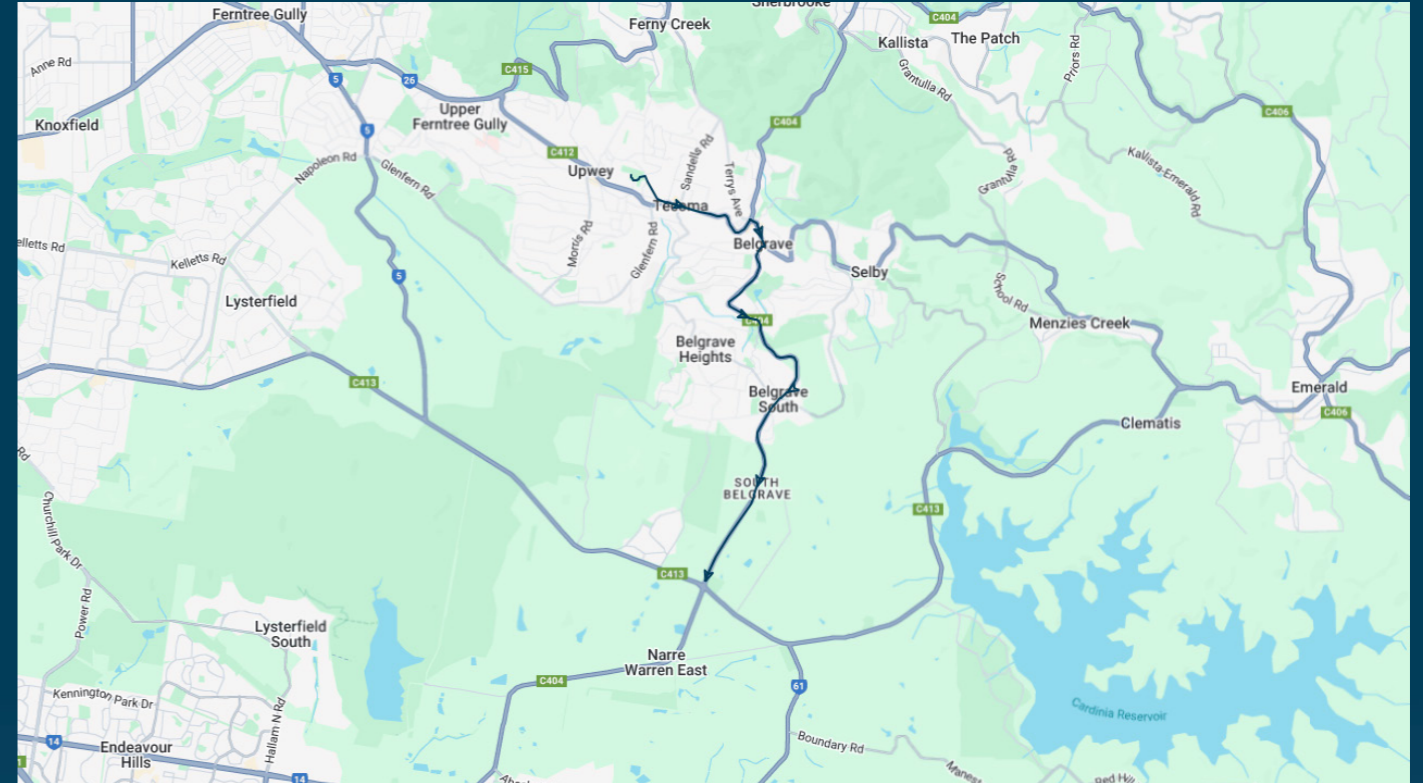

Times listed are estimated times only, it is advised to arrive at your stop earlier than the listed time to avoid missing your bus.

You can also download the Ventura Tracker app to view real time bus locations of all services

Upwey High School

Route: 5015 (SBSC) | Afternoon

Stop ID	Stop Name	Time	Stop ID	Stop Name	Time
---------	-----------	------	---------	-----------	------

UPWBT	Upwey High School	15:20			
44469	Mater Christi Col/Belgrave-Gembrook Rd	15:30			
46633	Belgrave South PS/Belgrave-Hallam Rd	15:52			
22990	Wellington Rd/Belgrave-Hallam Rd	15:58			

Upwey High School

Route: 5015 (SBSC) | Afternoon

TURN DIRECTIONS

Picks up inside the school ### Via Right Alexander Ave, Cont Rutherford Rd, Left Burwood Hwy, Right Belgrave-Gembrook Rd, Right Belgrave-Hallam Rd to Wellington Rd