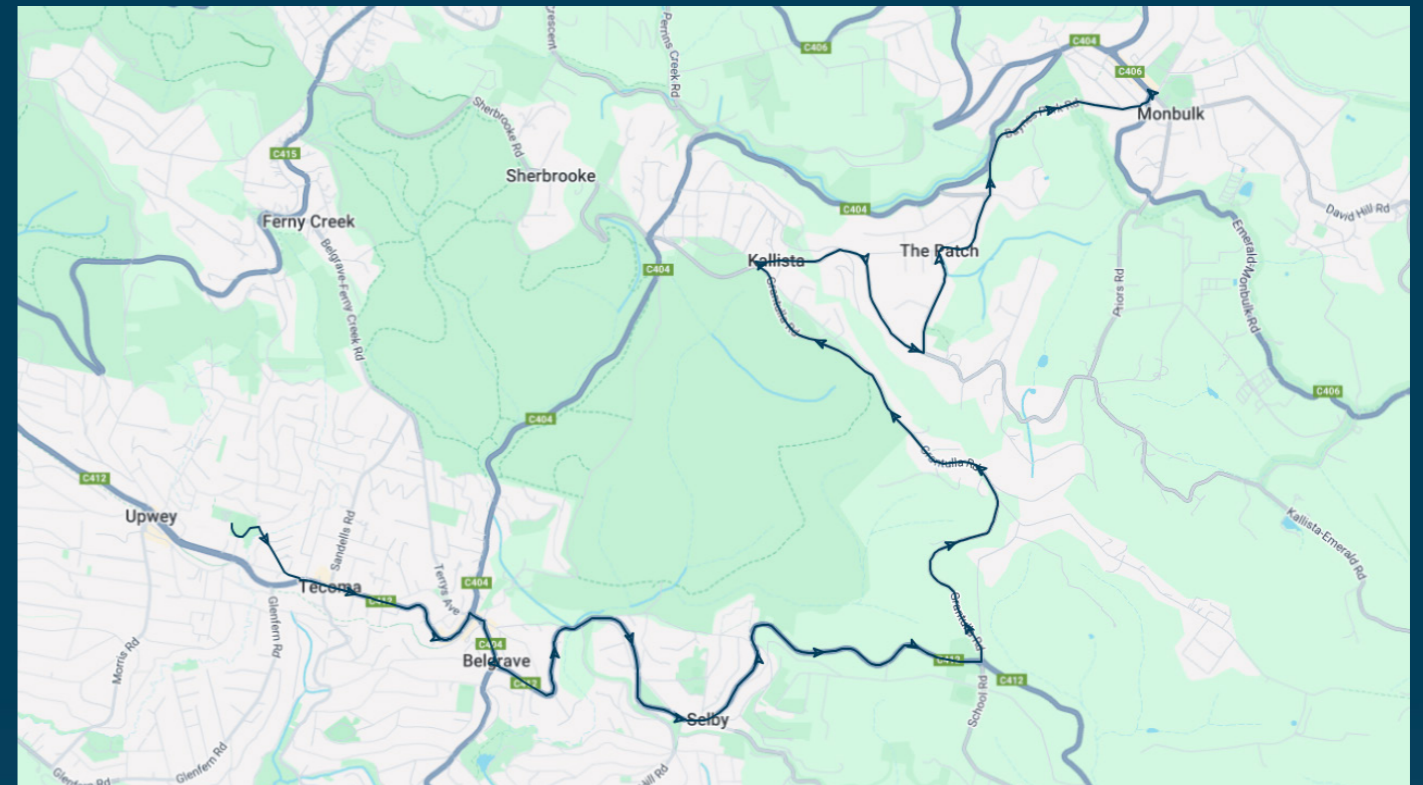

Upwey High School

Route: 5032 (SBSC) | Afternoon

Stop ID	Stop Name	Time	Stop ID	Stop Name	Time
UPWBT	Upwey High School	15:20			
44469	Mater Christi Col/Belgrave-Gembrook Rd	15:25			
13582	Lyons Dr/Belgrave-Gembrook Rd	15:30			
13851	Charles St/Belgrave-Gembrook Rd	15:31			
13850	Nation Rd/Belgrave-Gembrook Rd	15:33			
13848	Grantulla Rd/Belgrave-Gembrook Rd	15:38			
	Ridge Rd/Grantulla Rd	15:41			
14660	Grantulla Rd/Kallista-Emerald Rd	15:48			
14662	The Patch Rd/Kallista-Emerald Rd	15:52			
14664	O'Connors Rd/The Patch Rd	15:54			
14665	Camms Rd/The Patch Rd	15:55			
14667	Monbulk Aquatic Centre/Baynes Park Rd	15:57			
14669	Emerald-Monbulk Rd/Main Rd	16:00			

Times listed are estimated times only, it is advised to arrive at your stop earlier than the listed time to avoid missing your bus.

You can also download the Ventura Tracker app to view real time bus locations of all services

Upwey High School

Route: 5032 (SBSC) | Afternoon