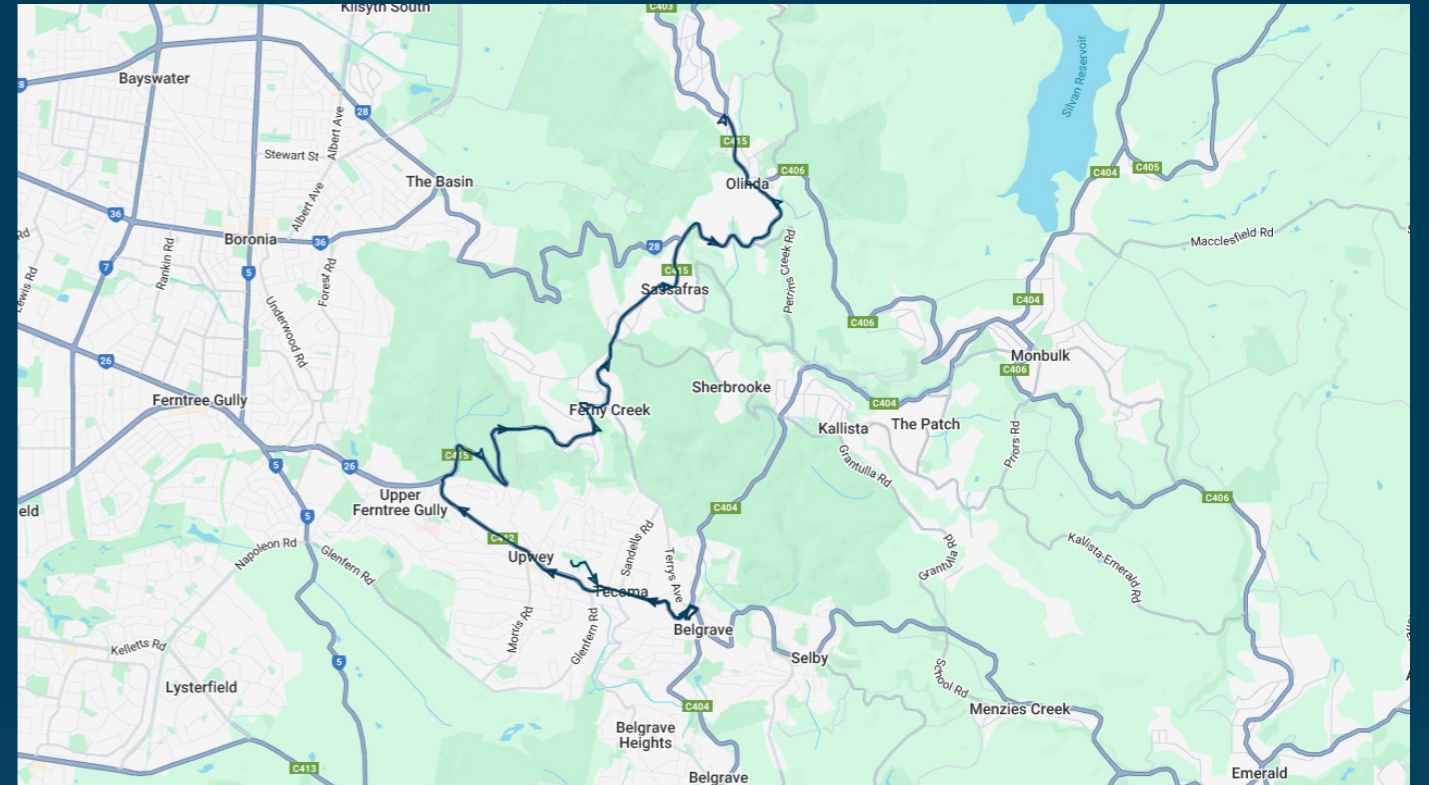

You can also download the Ventura Tracker app to view real time bus locations of all services

Upwey High School

Route: 5028 (SBSC) | Afternoon

Stop ID	Stop Name	Time	Stop ID	Stop Name	Time
UPWBT	Upwey High School	15:20			
19582	Belgrave Station	15:23			
13821	Olivette Ave/Mt Dandenong Tourist Rd	15:33			
13820	Churchill Dr/Mt Dandenong Tourist Rd	15:34			
13819	Kallamondah Rd/Mt Dandenong Tourist Rd	15:36			
12554	Mt Dandenong Tourist Rd/Old Main Rd	15:37			
13816	Seaview Ave/Mt Dandenong Tourist Rd	15:38			
12574	Heatherset Rd/Mt Dandenong Tourist Rd	15:41			
12571	Prince St/Mt Dandenong Tourist Rd	15:43			
12097	Colehurst Cres/Mt Dandenong Tourist Rd	15:44			
22496	485 Mt Dandenong Tourist Rd	15:46			
8912	Kellys - Ridge Rd/Mt Dandenong Tourist Rd	15:50			

Upwey High School

Route: 5028 (SBSC) | Afternoon

TURN DIRECTIONS

Picks up inside the school ### Via Right Alexander Ave, Cont Rutherford Rd, Left Burwood Hwy, Right Belgrave-Gembrook Rd, Right Belgrave Station Bus Interchange, Left Belgrave-Gembrook Rd, Left Burwood Hwy, Right Mt Dandenong Tourist Rd, Left Old Main Rd, Left Mt Dandenong Tourist Rd, Left Ridge Rd, Right into Kellys Car Park