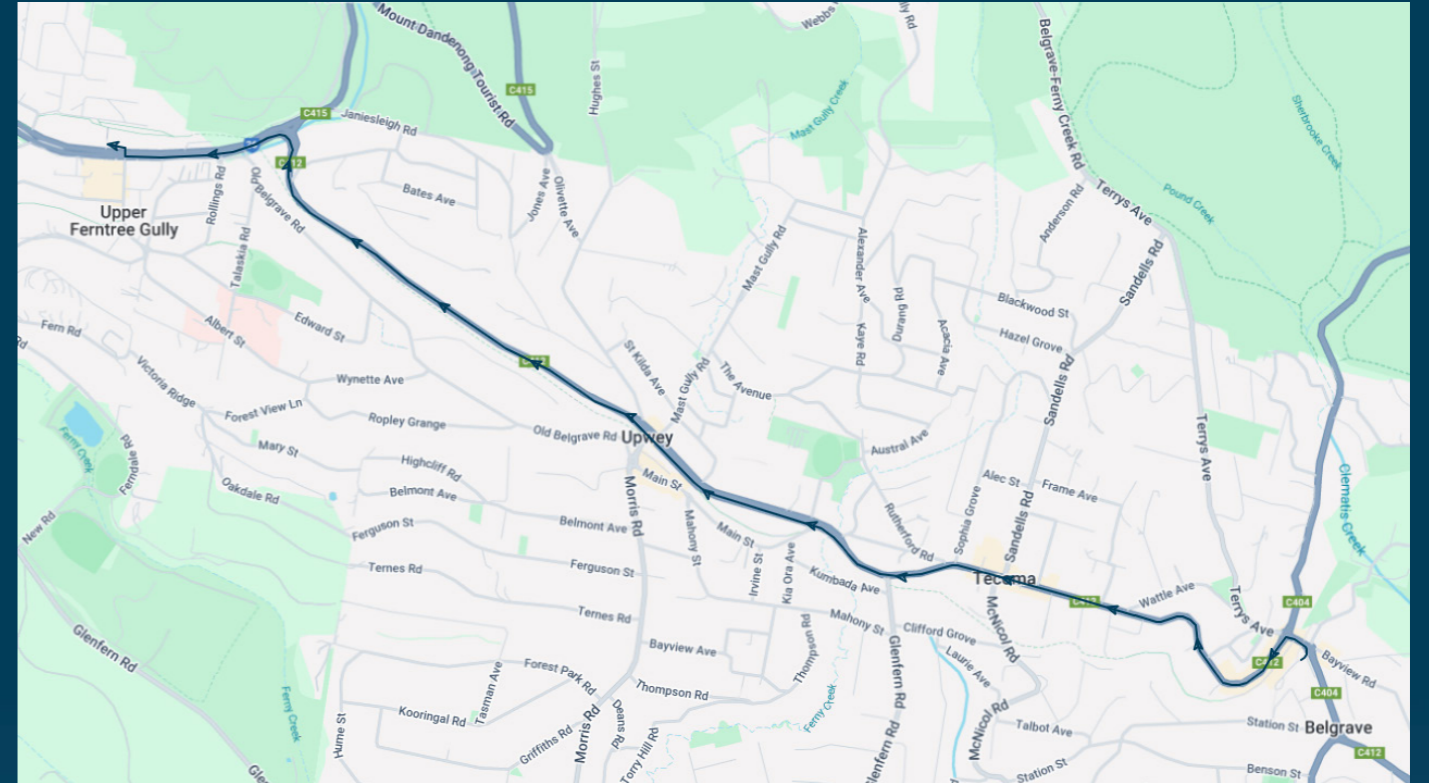

Upwey High School

Route: 5114 | Afternoon

TURN DIRECTIONS

Drops off on Burwood Hwy for Upwey High School ### Via Left Belgrave-Gembrook Rd, Left Burwood Hwy, Left Main St, Left Morris Rd, Left Glenfern Rd, Left Burwood Hwy, Left Main St, Right Morris Rd, Right Burwood Hwy, Right Belgrave-Gembrook Rd, Right into Belgrave Station

To view our list of live tracked services, visit www.venturabus.com.au

Timetable Printed : 30 September 2024

Upwey High School

Route: 5115 | Morning

Stop ID	Stop Name	Time	Stop ID	Stop Name	Time
belsb	Belgrave Station	08:25			
11142	Belgrave Village/Burwood Hwy	08:26			
11143	Winscombe Ave/Burwood Hwy	08:27			
11144	Sophia Gr/Burwood Hwy	08:27			
11145	Glenfern Rd/Burwood Hwy	08:28			
49432	Upwey Station/Burwood Hwy	08:30			
11148	Ferny Creek Ave/Burwood Hwy	08:33			
18863	Upper Ferntree Gully Station	08:35			

Upwey High School

Route: 5115 | Morning

TURN DIRECTIONS

Drops off on Burwood Hwy for Upwey High School ### Via Left Belgrave-Gembrook Rd, Left Burwood Hwy, Right into Upper Ferntree Gully Station

To view our list of live tracked services, visit www.venturabus.com.au
 Timetable Printed : 30 September 2024