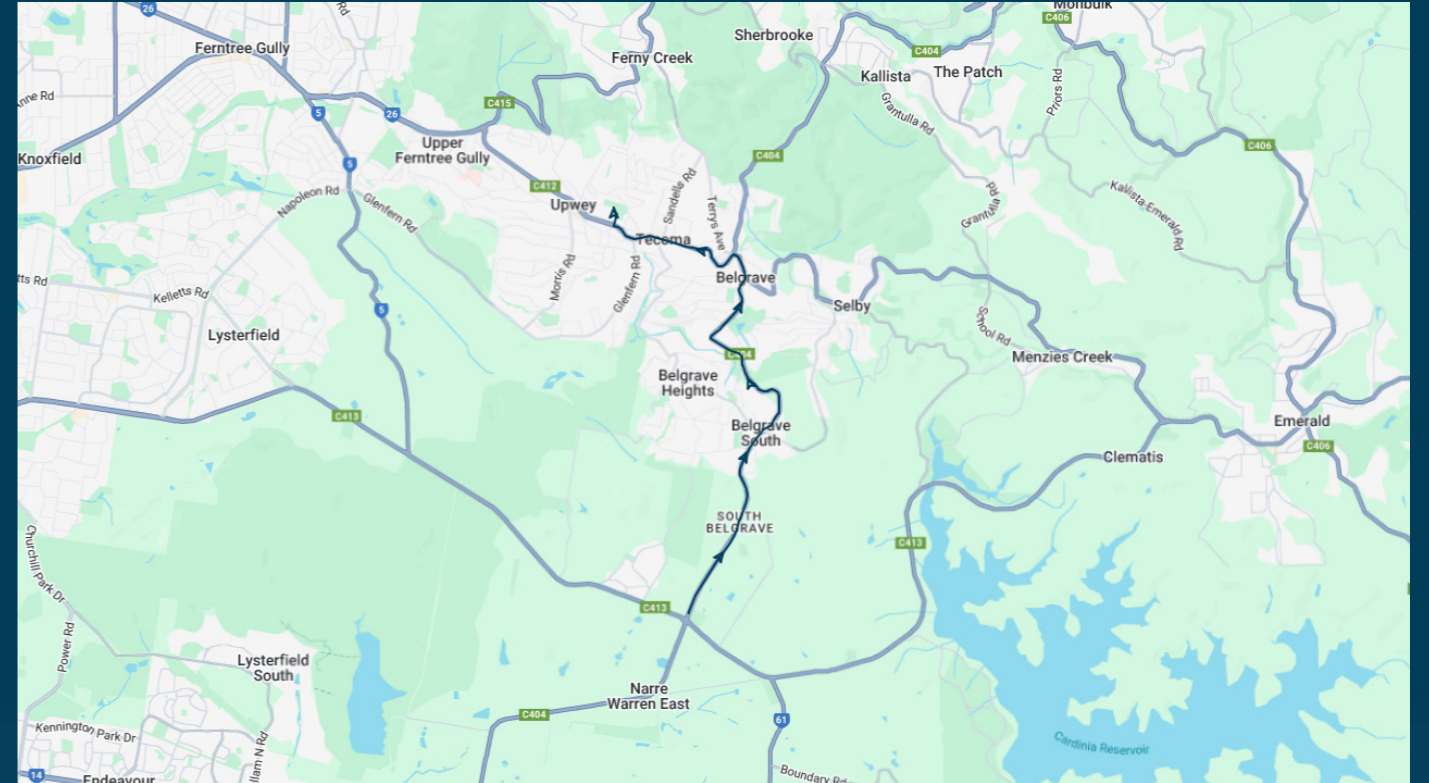

Upwey High School

Route: 5015 (SBSC) | Morning

Stop ID	Stop Name	Time	Stop ID	Stop Name	Time
44161	Wellington Rd/Belgrave-Hallam Rd	07:50			
13865	Gilmore Ct/Belgrave-Hallam Rd	07:54			
MACHB	Mater Christi Col/Belgrave-Gembrook Rd	07:58			
UPWBT	Upwey High School	08:10			

Upwey High School

Route: 5015 (SBSC) | Morning

TURN DIRECTIONS

Drops off inside the school ### Via Belgrave-Hallam Rd, Left Belgrave-Gembrook Rd, Left Burwood Hwy, Right Chosen Ave to Upwey High School

To view our list of live tracked services, visit www.venturabus.com.au
 Timetable Printed : 8 October 2024

Times listed are estimated times only, it is advised to arrive at your stop earlier than the listed time to avoid missing your bus.

You can also download the Ventura Tracker app to view real time bus locations of all services