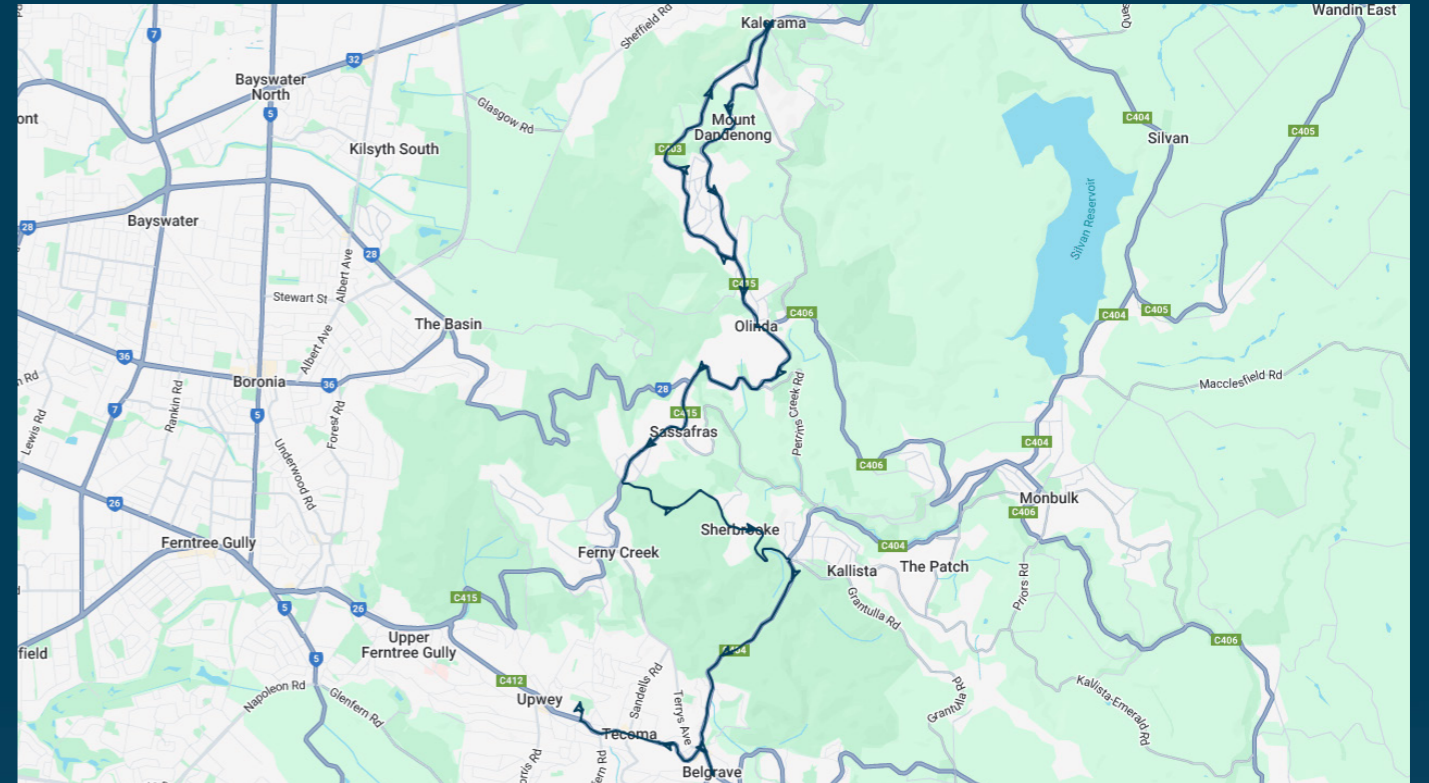

You can also download the Ventura Tracker app to view real time bus locations of all services

Upwey High School

Route: 5023 (SBSC) | Morning

Stop ID	Stop Name	Time	Stop ID	Stop Name	Time
8912	Kellys - Ridge Rd/Mt Dandenong Tourist Rd	07:40			
8958	Viola Ave/Ridge Rd	07:41			
8963	Observatory Rd/Ridge Rd	07:43			
8966	Falls Rd/Ridge Rd	07:45			
	Kalorama Five Ways/Ridge Rd	07:47			
9812	Falls Rd/Mt Dandenong Tourist Rd	07:49			
9806	St Clare's Church/Mt Dandenong Tourist Rd	07:51			
9803	Dickens Rd/Mt Dandenong Tourist Rd	07:53			
9802	Dandenong Hotel/Mt Dandenong Tourist Rd	07:55			
9801	Olinda Township - Parsons Ln/Monash Ave	07:56			
12569	Colehurst Cres/Mt Dandenong Tourist Rd	07:58			
12100	The Crescent/Mt Dandenong Tourist Rd	08:02			
	Mt Dandenong Tourist Rd/Sherbrooke Rd	08:04			
12549	Nobles Ln/Sherbrooke Rd	08:08			
44469	Mater Christi Col/Belgrave-Gembrook Rd	08:15			
UPWBT	Upwey High School	08:19			

Upwey High School

Route: 5023 (SBSC) | Morning

TURN DIRECTIONS

Drops off inside school ### Via Right Mt Dandenong Tourist Rd, Right Ridge Rd, Right Mt Dandenong Tourist Rd, Left Parsons Ln, Right Monash Ave, Left Mt Dandenong Tourist Rd, Left Sherbrooke Rd, Right Monbulk Rd, Left Belgrave-Gembrook Rd, u-turn at Roundabout, Left Burwood Hwy, Right Chosen Ave to Upwey High School