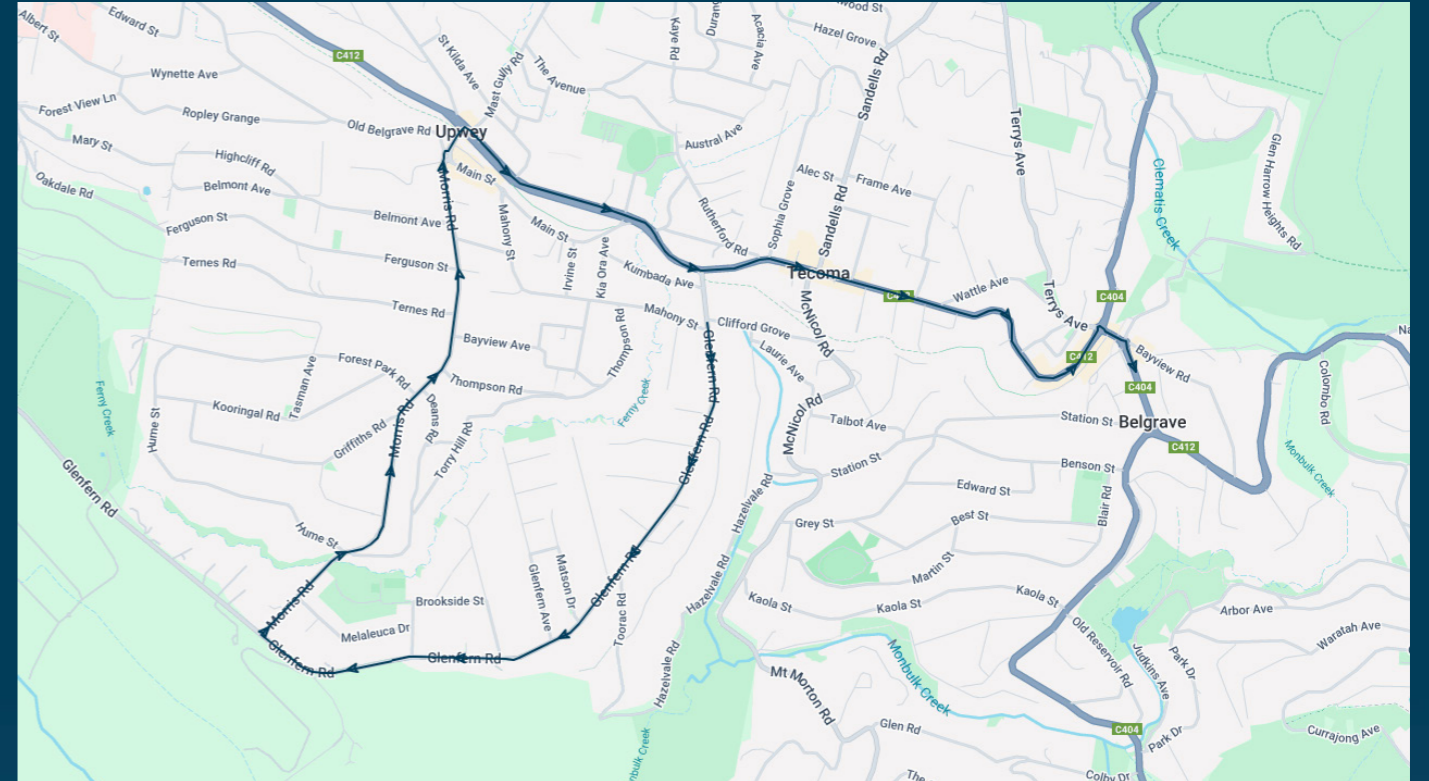

Upwey High School

Route: 5117 | Morning

Stop ID	Stop Name	Time	Stop ID	Stop Name	Time
46555	Clifford Gr/Glenfern Rd	08:15			
46556	Upwey South Primary School/Morris Rd	08:22			
11147	Upwey CFA/Morris Rd	08:27			
14639	Upwey Railway Station/Burwood Hwy	08:29			
14408	Chosen Ave/Burwood Hwy	08:31			
14407	Sophia Gr/Monbulk Rd	08:35			
14382	Rocksleigh Ave/Monbulk Rd	08:37			
14363	Belgrave Village/Burwood Hwy	08:40			
44469	Mater Christi Col/Belgrave-Gembrook Rd	08:45			

Upwey High School

Route: 5117 | Morning

TURN DIRECTIONS

Drops off on Burwood Hwy for Upwey High School ### Via Glenfern Rd, Right Morris Rd, Right Burwood Hwy, Right Belgrave-Gembrook Rd to Mater Christi College - Belgrave-Gembrook Rd

To view our list of live tracked services, visit www.venturabus.com.au
Timetable Printed : 9 December 2024

Times listed are estimated times only, it is advised to arrive at your stop earlier than the listed time to avoid missing your bus.

You can also download the Ventura Tracker app to view real time bus locations of all services