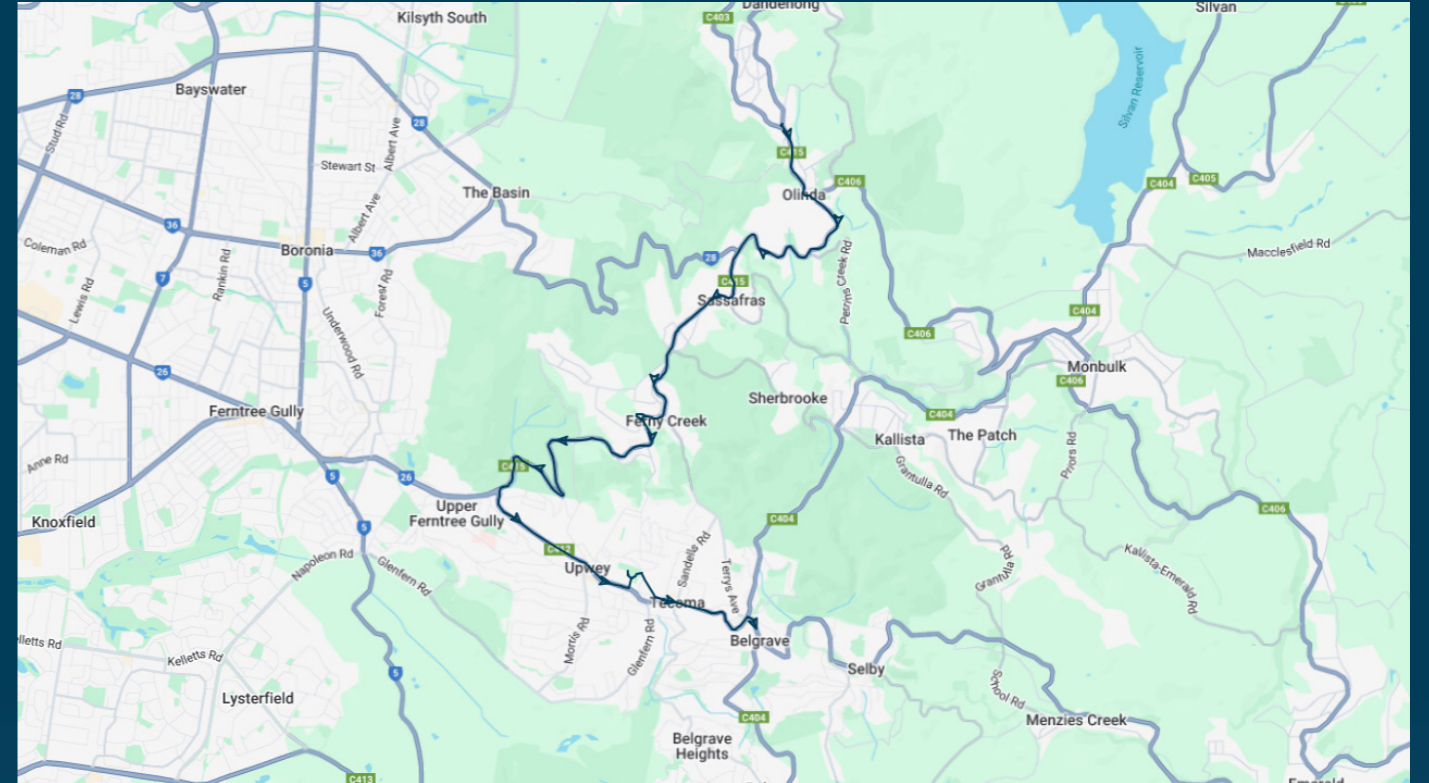

Upwey High School

Route: 5027 (SBSC) | Morning

Stop ID	Stop Name	Time	Stop ID	Stop Name	Time
8912	Kellys - Ridge Rd/Mt Dandenong Tourist Rd	07:55			
42292	Perrins Creek Rd/Mt Dandenong Tourist Rd	08:00			
12097	Colehurst Cres/Mt Dandenong Tourist Rd	08:02			
12099	Prince St/Mt Dandenong Tourist Rd	08:04			
12546	Sherbrooke Community School	08:07			
12553	Seaview Ave/Mt Dandenong Tourist Rd	08:09			
12554	Mt. Dandenong Tourist Rd/Old Main Rd	08:11			
12558	Churchill Dr/Mt. Dandenong Tourist Rd	08:13			
12559	Devil's Elbow/Mt Dandenong Tourist Rd	08:15			
UPWBT	Upwey High School	08:25			
44469	Mater Christi Col/Belgrave-Gembrook Rd	08:30			

Upwey High School

Route: 5027 (SBSC) | Morning

TURN DIRECTIONS

Drops off inside school ### Via Right Mt Dandenong Tourist Rd, Right Old Main Rd, Right Mt Dandenong Tourist Rd, Left Burwood Hwy, Left Chosen Ave to Upwey High School, Right Alexander Ave, Cont Rutherford Rd, Left Burwood Hwy, Right Belgrave-Gembrook Rd to Mater Christi College - Belgrave-Gembrook Rd

To view our list of live tracked services, visit www.venturabus.com.au
Timetable Printed : 30 September 2024

Times listed are estimated times only, it is advised to arrive at your stop earlier than the listed time to avoid missing your bus.

You can also download the Ventura Tracker app to view real time bus locations of all services