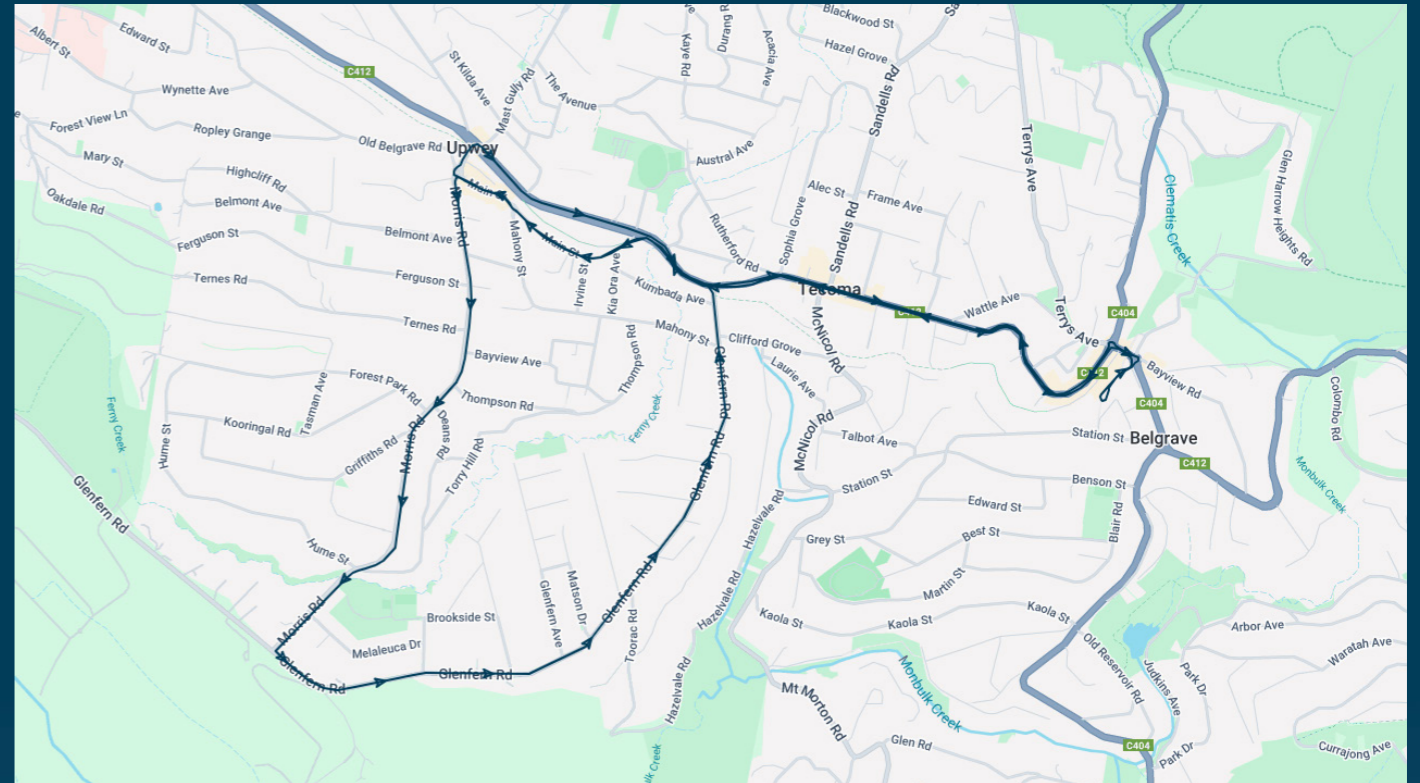

Upwey High School

Route: 5114 | Afternoon

Stop ID	Stop Name	Time	Stop ID	Stop Name	Time
belsb	Belgrave Station - School Bay	15:45			
11142	Belgrave Village/Burwood Hwy	15:48			
11143	Winscombe Ave/Burwood Hwy	15:51			
11144	Sophia Gr/Burwood Hwy	15:53			
11145	Glenfern Rd/Burwood Hwy	15:56			
14640	Burwood Hwy/Main St	15:56			
11146	Upwey Station/Main St	16:00			
14641	Bayview Ave/Morris Rd	16:01			
14642	Griffiths Rd/Morris Rd	16:01			
40886	Melaleuca Rd/Morris Rd	16:03			
14503	Morris Rd/Glenfern Rd	16:03			
14650	Eloera St/Glenfern Rd	16:04			
14651	Ferndale Ave/Glenfern Rd	16:05			
14652	Matson Dr/Glenfern Rd	16:05			
14653	Hubert St/Glenfern Rd	16:06			
14654	Effie Ave/Glenfern Rd	16:06			
42608	Glenfern Cl/Glenfern Rd	16:07			
14656	Mahony St/Glenfern Rd	16:07			
11145	Glenfern Rd/Burwood Hwy	16:08			
14640	Burwood Hwy/Main St	16:08			
11146	Upwey Station/Main St	16:10			
11147	Upwey CFA/Morris Rd	16:10			
14639	Upwey Railway Station/Burwood Hwy	16:11			
14408	Chosen Ave/Burwood Hwy	16:12			
14407	Sophia Gr/Monbulk Rd	16:13			
14382	Rocksleigh Ave/Monbulk Rd	16:14			
14363	Belgrave Village/Burwood Hwy	16:15			
belsb	Belgrave Station	16:17			

Times listed are estimated times only, it is advised to arrive at your stop earlier than the listed time to avoid missing your bus.

You can also download the Ventura Tracker app to view real time bus locations of all services

Upwey High School

Route: 5114 | Afternoon

TURN DIRECTIONS

Drops off on Burwood Hwy for Upwey High School ### Via Left Belgrave-Gembrook Rd, Left Burwood Hwy, Left Main St, Left Morris Rd, Left Glenfern Rd, Left Burwood Hwy, Left Main St, Right Morris Rd, Right Burwood Hwy, Right Belgrave-Gembrook Rd, Right into Belgrave Station

To view our list of live tracked services, visit www.venturabus.com.au

Timetable Printed : 30 September 2024