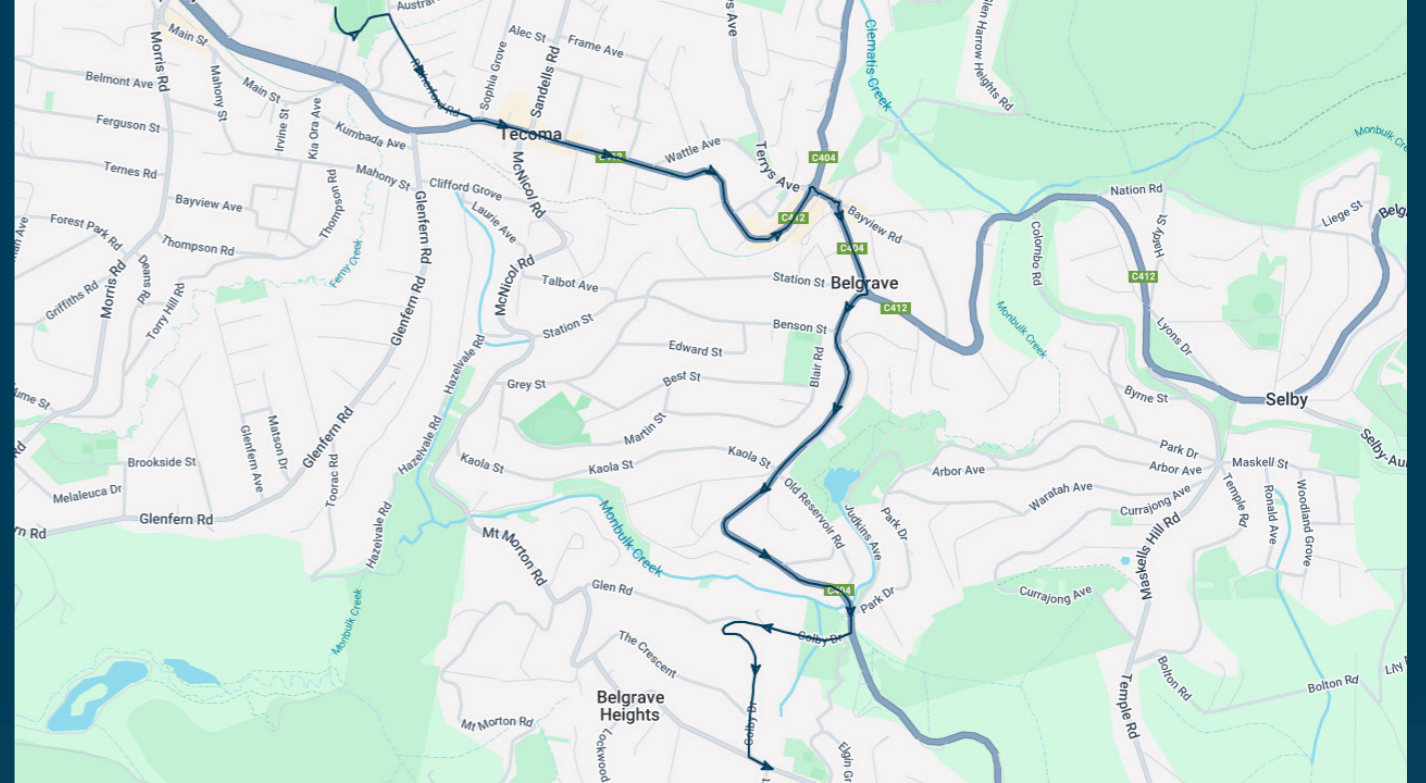

Upwey High School

Route: 5034 (SBSC) | Afternoon

Stop ID	Stop Name	Time	Stop ID	Stop Name	Time
UPWBT	Upwey High School	15:20			
13891	Old Reservoir Rd/Belgrave-Hallam Rd	15:30			
13982	Glen Rd/Colby Dr	15:32			
13984	Harvey St/Colby Dr	15:34			

Times listed are estimated times only, it is advised to arrive at your stop earlier than the listed time to avoid missing your bus.

You can also download the Ventura Tracker app to view real time bus locations of all services

Upwey High School

Route: 5034 (SBSC) | Afternoon