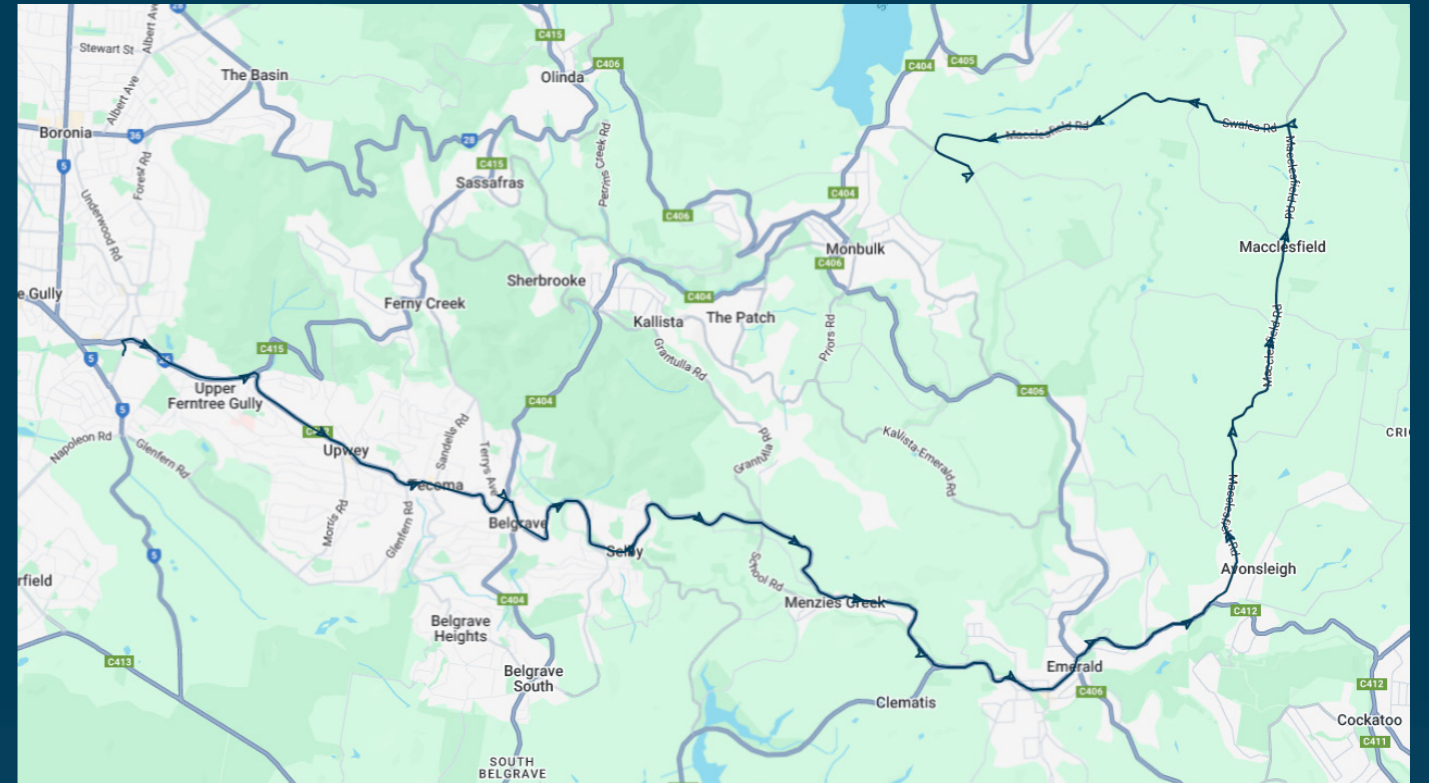

Upwey High School

Route: 5109 (SBSC) | Afternoon

Stop ID	Stop Name	Time	Stop ID	Stop Name	Time
12887	St Joseph's College/Brenock Park Dr	15:25			
14639	Upwey Railway Station/Burwood Hwy	15:31			
14407	Sophia Gr/Monbulk Rd	15:33			
44469	Mater Christi Col/Belgrave-Gembrook Rd	15:37			
13851	Charles St/Belgrave-Gembrook Rd	15:42			
13842	Pinnocks Rd/Belgrave-Gembrook Rd	15:52			
13837	Lawsons Rd/Belgrave-Gembrook Rd	15:56			
	Macclesfield Primary School	16:02			
	Kirkpatricks Rd/Macclesfield Rd	16:05			
	Stranges Rd/Macclesfield Rd	16:06			
	Elliot Rd/Swales Rd	16:07			
	Kirkpatricks Rd/Swales Rd	16:13			
44547	Coulson Rd/Old Emerald Rd	16:16			

Upwey High School

Route: 5109 (SBSC) | Afternoon

TURN DIRECTIONS

Picks up on Burwood Hwy for Upwey High School ### Via Brennock Park Dr, Right Burwood Hwy, Right Belgrave-Gembrook Rd, Left Macclesfield Rd, Left Swales Rd, Cont Macclesfield Rd, Left Old Emerald Rd, u-turn at Coulson Rd

To view our list of live tracked services, visit www.venturabus.com.au
Timetable Printed : 30 September 2024

Times listed are estimated times only, it is advised to arrive at your stop earlier than the listed time to avoid missing your bus.

You can also download the Ventura Tracker app to view real time bus locations of all services

GET IT ON Google Play
Download on the App Store