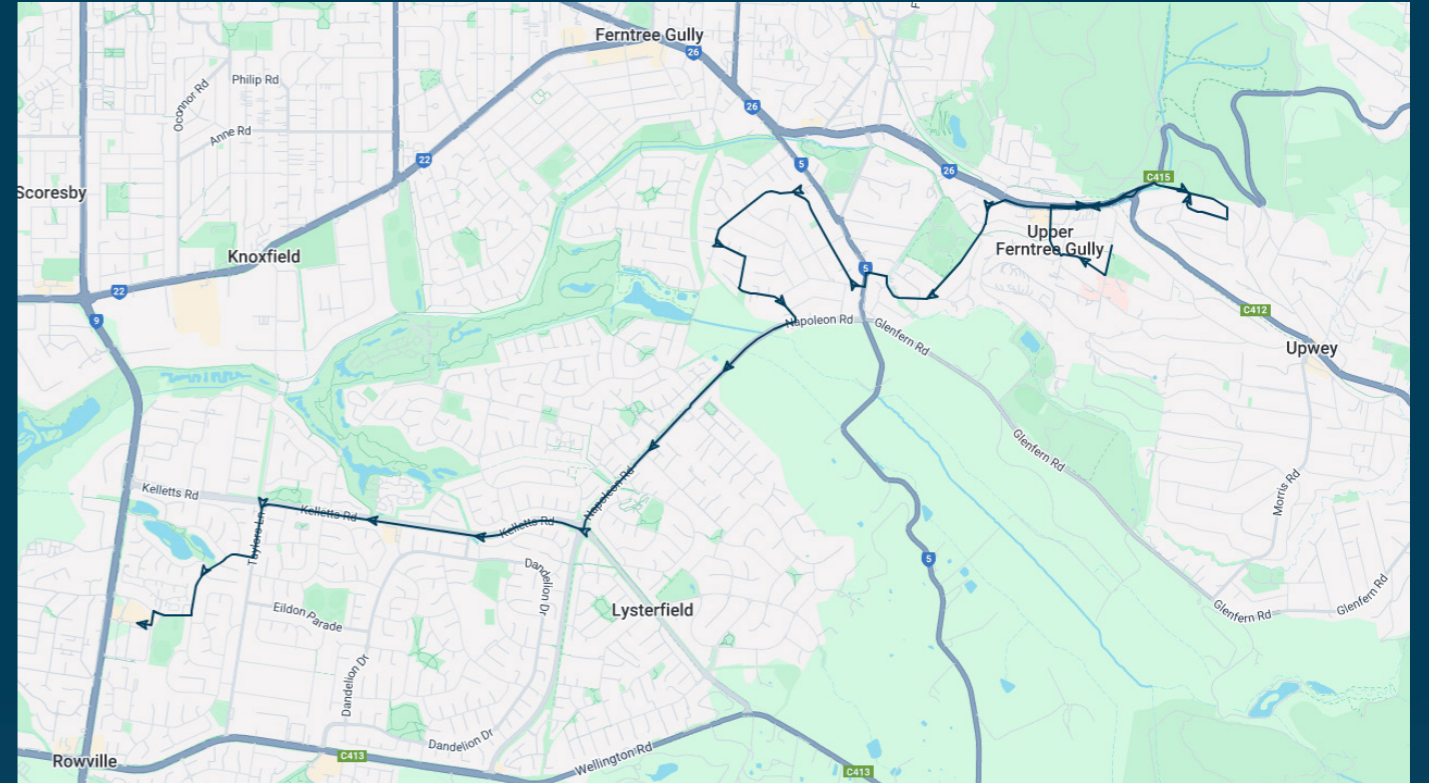

Upper Ferntree Gully Primary School

Route: 2627 | Afternoon

Stop ID	Stop Name	Time	Stop ID	Stop Name	Time
8723	Upper Ferntree Gully PS/Talaskia Rd	15:35			
8726	Mount View Rd/Dawson St	15:36			
22882	Upper Ferntree Gully Station - Dawson St	15:44			
13891	Mayfair Dr/Blackwood Park Rd	15:52			
13876	Coowarra Crt/Ormonde Rd	15:53			
23611	Stephanie Cl/Allora Ave	15:54			
13916	Blucher St/Allora Ave	15:54			
16485	Rathgar Rd/Napoleon Rd	15:57			
23187	Sovereign Crest Bvd/Napoleon Rd	15:58			
15251	Lakesfield Dr/Napoleon Rd	15:59			
16486	Napoleon Rd/Kellets Rd	16:00			
44648	Jacob Dr/Kellets Rd	16:01			
16487	Blaxland Dr/Kellets Rd	16:02			
22478	St Lawrence Way/Kellets Rd	16:03			
13878	Goulburn Dr/Kellets Rd	16:05			
15185	Erie Ave/Bridgewater Way	16:07			
15184	Rowville Community Centre/Fulham Rd	16:09			
21315	Stud Park SC	16:10			

Upper Ferntree Gully Primary School

Route: 2627 | Afternoon

TURN DIRECTIONS

Via Talaskia Rd, Right Johns St, Cont Rollings Rd, Cont Dawson St, Right Burwood Hwy, Left Mt Dandenong Tourist Rd, Right Janiesleigh Rd, Right Kensley St, Right Ferny Creek Ave, Right Littel St, Left Janiesleigh Rd, Left Mt Dandenong Tourist Rd, Right Burwood Hwy, Left Willow Rd, Right Acacia Rd, Left Yarrowee St, Left Glenfern Rd, Right Trafalgar St, Right Nathan St, Left Blackwood Park Rd, Left Ormonde Rd, Right Allora Ave, Right Napoleon Rd, Right Kellets Rd, Left Taylors Ln, Right Bridgewater Way, Right Fullam Rd, Left 1st road, Right 1st road to Stud Park SC

To view our list of live tracked services, visit www.venturabus.com.au
Timetable Printed : 30 September 2024

Times listed are estimated times only, it is advised to arrive at your stop earlier than the listed time to avoid missing your bus.

You can also download the Ventura Tracker app to view real time bus locations of all services