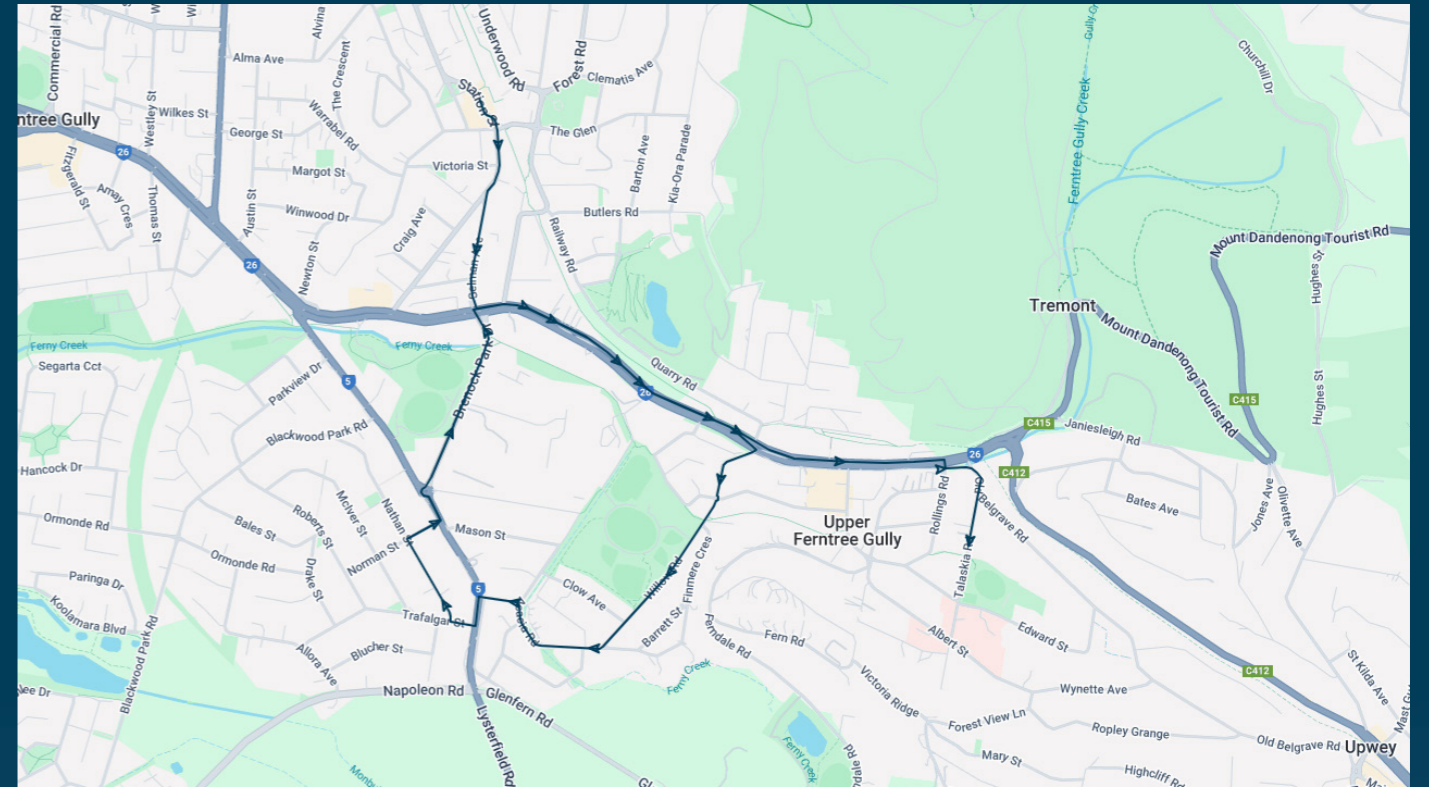

Upper Ferntree Gully Primary School

Route: 2621 | Morning

| Stop ID | Stop Name | Time | Stop ID | Stop Name | Time |
|---------|-------------------------------------|-------|---------|-----------|------|
| 21002 | Ferntree Gully Station/Station St | 08:25 | | | |
| 16478 | Spring St/Selman Ave | 08:28 | | | |
| 8277 | Forest Rd/Burwood Hwy | 08:28 | | | |
| 8278 | Acacia Rd/Burwood Hwy | 08:31 | | | |
| 13893 | Nathan St/Norman St | 08:31 | | | |
| 12885 | Cornhill St/Glenfern Rd | 08:31 | | | |
| 12886 | Glenfern Rd/Brenock Park Dr | 08:43 | | | |
| 12887 | St Josephs College/Brenock Park Dr | 08:44 | | | |
| 8277/2 | Forest Rd/Burwood Hwy | 08:44 | | | |
| 8278/2 | Acacia Rd/Burwood Hwy | 08:44 | | | |
| 8279 | Hilltop Rd/Burwood Hwy | 08:50 | | | |
| 8723 | Upper Ferntree Gully PS/Talaskia Rd | 08:55 | | | |

Upper Ferntree Gully Primary School

Route: 2621 | Morning

TURN DIRECTIONS

Via Station St, Left Selman Ave, Left Burwood Hwy, Right Willow Rd, Right Acacia Rd, Left Yarraowee St, Left Glenfern Rd, Right Trafalgar St, Right Nathan St, Right Norman St, Left Glenfern Rd, Right Brenock Park Dr, Right Burwood Hwy, Right Old Belgrave Rd, Cont Talaskia Rd to Upper Ferntree Gully Primary School

To view our list of live tracked services, visit www.venturabus.com.au
 Timetable Printed : 30 September 2024

Times listed are estimated times only, it is advised to arrive at your stop earlier than the listed time to avoid missing your bus.
You can also download the Ventura Tracker app to view real time bus locations of all services

You can also download the Ventura Tracker app to view real time bus locations of all services