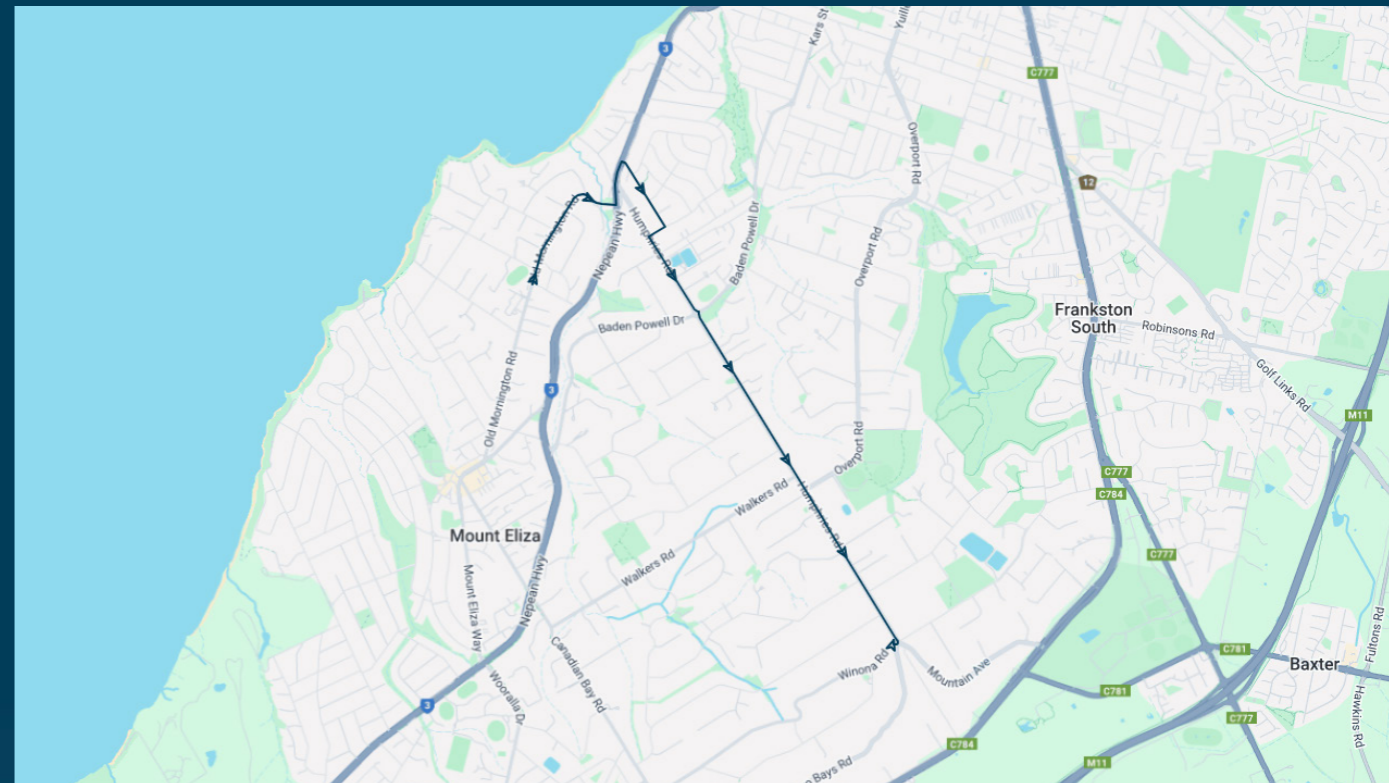

Times listed are estimated times only, it is advised to arrive at your stop earlier than the listed time to avoid missing your bus.

You can also download the Ventura Tracker app to view real time bus locations of all services

Toorak College

Route: 1332 | Afternoon

TURN DIRECTIONS

Via Nepean Hwy, Left Main St, u-turn at 2nd roundabout, Left Nepean Hwy, Left Mt Eliza Way, Left Old Mornington Rd, Left Nepean Hwy to Ithaca Rd

To view our list of live tracked services, visit www.venturabus.com.au
Timetable Printed : 30 September 2024

Toorak College

Route: 2454 | Afternoon

Stop ID	Stop Name	Time	Stop ID	Stop Name	Time
11337	Stephens Rd/Old Mornington Rd	16:00			
11336	Daveys Bay Rd/Old Mornington Rd	16:00			
13345	Blake Ct/Humphries Rd	16:07			
13347	Kirkstall Ct/Humphries Rd	16:08			
13348	Sibyl Ave/Humphries Rd	16:09			
46626	Humphries Ave/Rosedale Ave	16:10			

Toorak College

Route: 2454 | Afternoon

TURN DIRECTIONS

Via Old Mornington Rd, Left Nepean Hwy, Right Ithaca Rd, Right Fleetwood Cres, Left Humphries Rd, u-turn at roundabout to Humphries Ave

To view our list of live tracked services, visit www.venturabus.com.au
 Timetable Printed : 30 September 2024