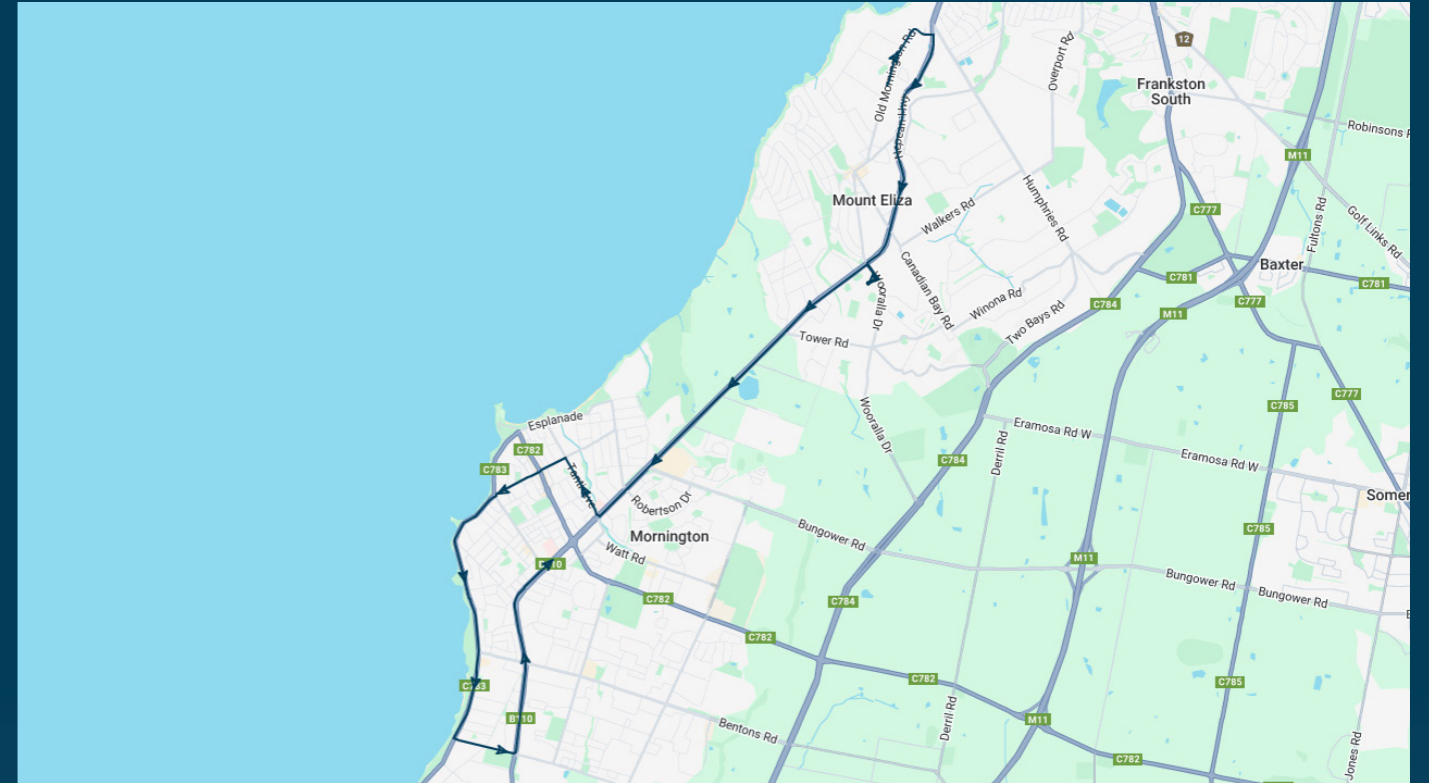

Times listed are estimated times only, it is advised to arrive at your stop earlier than the listed time to avoid missing your bus.

You can also download the Ventura Tracker app to view real time bus locations of all services

Toorak College

Route: 2465 | Afternoon

Stop ID	Stop Name	Time	Stop ID	Stop Name	Time
11337	Stephens Rd/Old Mornington Rd	15:40			
44568	Peninsula Grammar	15:50			
21599	Government Rd/Tanti Ave	15:58			
21597	Elizabeth St/Tanti Ave	15:58			
21595	Mornington Primary School/Tanti Ave	15:58			
21552	Murray St/Barkly St	15:58			
23011	Barkly St Bus Interchange	15:58			
21554	Albert St/Barkly St	15:59			
11290	Williams Rd/Esplanade	16:00			
11291	Webb St/Esplanade	16:00			
11292	Strachans Rd/Esplanade	16:01			
11293	Johns Rd/Esplanade	16:02			
11294	Fossil Beach/Esplanade	16:03			
11295	Bentons Rd/Esplanade	16:04			
11296	Shanns Ave/Esplanade	16:05			
11297	Craigie Rd/Esplanade	16:06			
13202	Craigie Rd/Nepean Hwy	16:07			
13203	Craigcare Nursing Home/Nepean Hwy	16:07			
13204	Green Island Ave/Nepean Hwy	16:08			
13205	Ruth Rd/Nepean Hwy	16:09			
13206	Strachans Rd/Nepean Hwy	16:10			
12734	Wills St/Nepean Hwy	16:10			
22472	Wilsons Rd/Nepean Hwy	16:10			

Toorak College

Route: 2465 | Afternoon

TURN DIRECTIONS

Runs express to Peninsula Grammar via Old Mornington Rd, Right Nepean Hwy, Left Wooralla Dr, Right into Peninsula Grammar, then runs express to Government Rd/Tanti Ave via Left Wooralla Dr, Left Nepean Hwy, Right Tanti Ave, Left Barkly St, Cont Esplanade, Left Craigie Rd, Left Nepean Hwy to Wilsons Rd