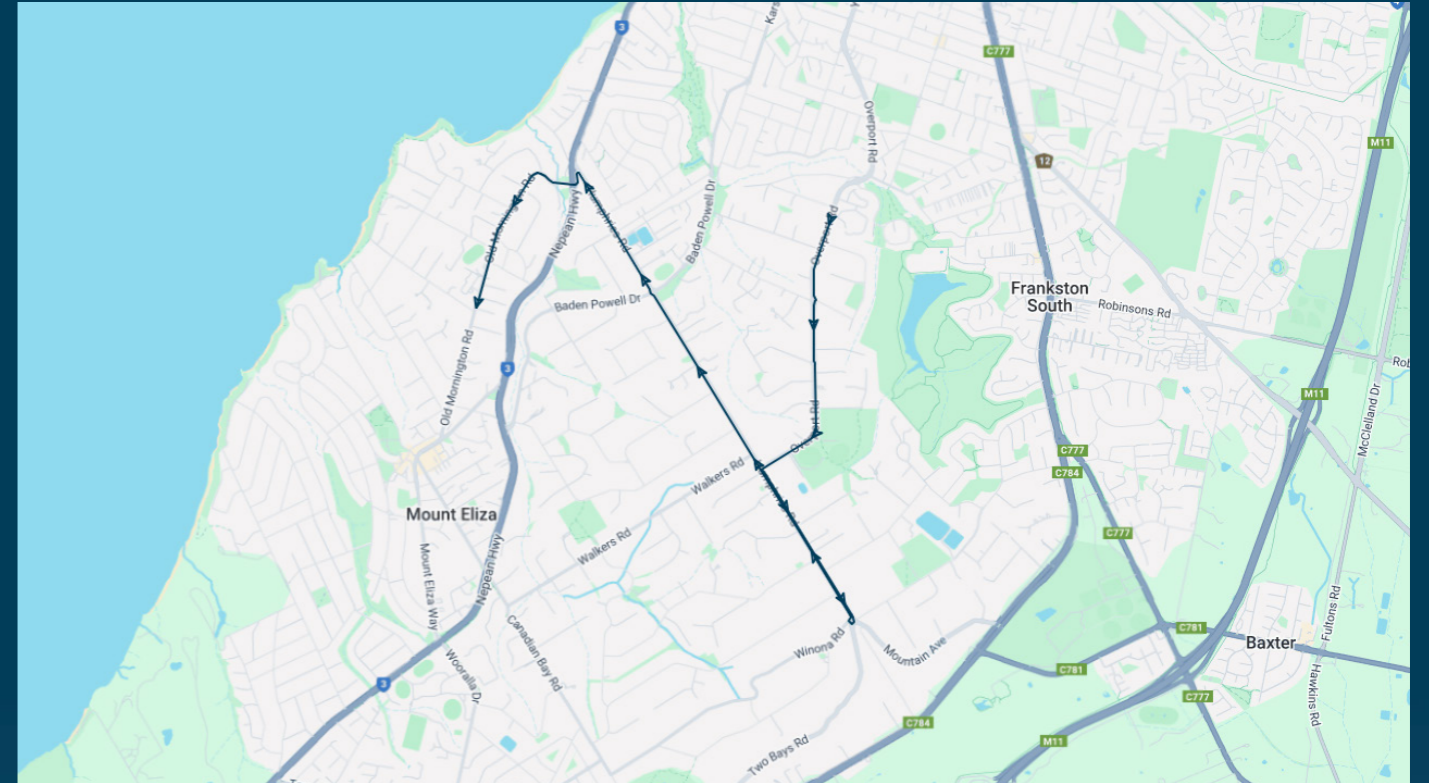

Toorak College

Route: 3986 | Morning

TURN DIRECTIONS

Via Young St, Right Playne St, Left Nepean Hwy, Right Old Mornington Rd, Right Mt Eliza Way, Right Nepean Hwy to Oakbank Rd

To view our list of live tracked services, visit www.venturabus.com.au

Timetable Printed : 30 September 2024

Toorak College

Route: 3991 | Morning

Stop ID	Stop Name	Time	Stop ID	Stop Name	Time
13337	RSL Park (War Veterans Home)/Overport Rd	08:20			
13345	Blake Ct/Humphries Rd	08:23			
13347	Kirkstall Ct/Humphries Rd	08:24			
13348	Sibyl Ave/Humphries Rd	08:25			
5053	Villiers St/Humphries Rd	08:30			
5054	Canning St/Humphries Rd	08:31			
7020	Mann Rd/Humphries Rd	08:31			
11266	Toorak College/Old Morningson Rd	08:35			

Toorak College

Route: 3991 | Morning

TURN DIRECTIONS

Runs express to Humphries Rd via Overport Rd, Left Humphries Rd, u-turn at roundabout, then pick up along Humphries Rd, then runs express via Left Nepean Hwy, Right Old Morningson Rd to Toorak College