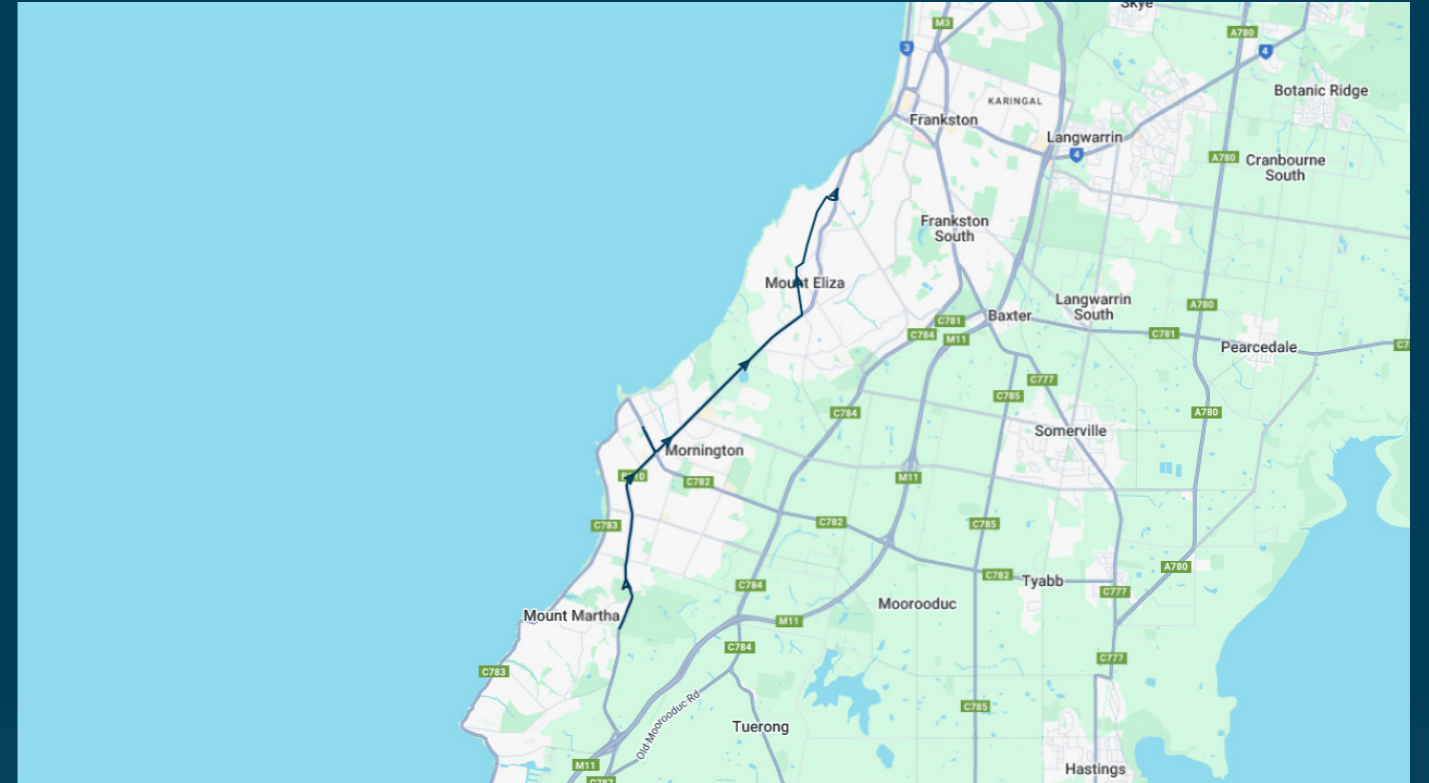

Toorak College

Route: 1332 | Afternoon

Stop ID	Stop Name	Time	Stop ID	Stop Name	Time
13200	The Briars Park/Nepean Hwy	15:16	11337	Stephens Rd/Old Mornington Rd	15:46
13201	Helena St/Nepean Hwy	15:17	11336	Daveys Bay Rd/Old Mornington Rd	15:47
13202	Craigie Rd/Nepean Hwy	15:18	13228	Ithaca Rd/Nepean Hwy	15:50
13203	Craigcare Nursing Home/Nepean Hwy	15:19			
13204	Green Island Ave/Nepean Hwy	15:20			
13205	Ruth Rd/Nepean Hwy	15:21			
13206	Strachans Rd/Nepean Hwy	15:22			
12734	Wills St/Nepean Hwy	15:22			
22472	Wilson's Rd/Nepean Hwy	15:23			
13209	Surrey St/Main St	15:23			
13211	York St/Main St	15:23			
13212	The Bays Hospital/Main St	15:23			
13213	The Bays Hospital/Main St	15:23			
13214	York St/Main St	15:23			
13215	Surrey St/Main St	15:23			
12323	Spray St/Nepean Hwy	15:24			
12322	Tanti Ave/Nepean Hwy	15:25			
13218	Beleura Park/Nepean Hwy	15:27			
12315	Bungower Rd/Nepean Hwy	15:28			
12314	Oakbank Rd/Nepean Hwy	15:30			
12313	Shotton Rd/Nepean Hwy	15:31			
12312	George Vowell Institute Blind/Nepean Hwy	15:33			
11346	Volitans Ave/Nepean Hwy	15:35			
11345	Kunying Rd/Nepean Hwy	15:37			
11344	Koetong Pde/Nepean Hwy	15:38			
11343	Coonara Ave/Mount Eliza Way	15:39			
11342	Wimborne Ave/Mount Eliza Way	15:41			
11341	Mt Eliza SC/Mt Eliza Way	15:42			
11340	Barton Dr/Old Mornington Rd	15:43			
11339	45 Old Mornington Rd	15:44			
11338	Toorak College/Old Mornington Rd	15:45			

Times listed are estimated times only, it is advised to arrive at your stop earlier than the listed time to avoid missing your bus.

You can also download the Ventura Tracker app to view real time bus locations of all services

Toorak College

Route: 1332 | Afternoon

TURN DIRECTIONS

Via Nepean Hwy, Left Main St, u-turn at 2nd roundabout, Left Nepean Hwy, Left Mt Eliza Way, Left Old Mornington Rd, Left Nepean Hwy to Ithaca Rd

To view our list of live tracked services, visit www.venturabus.com.au
Timetable Printed : 30 September 2024