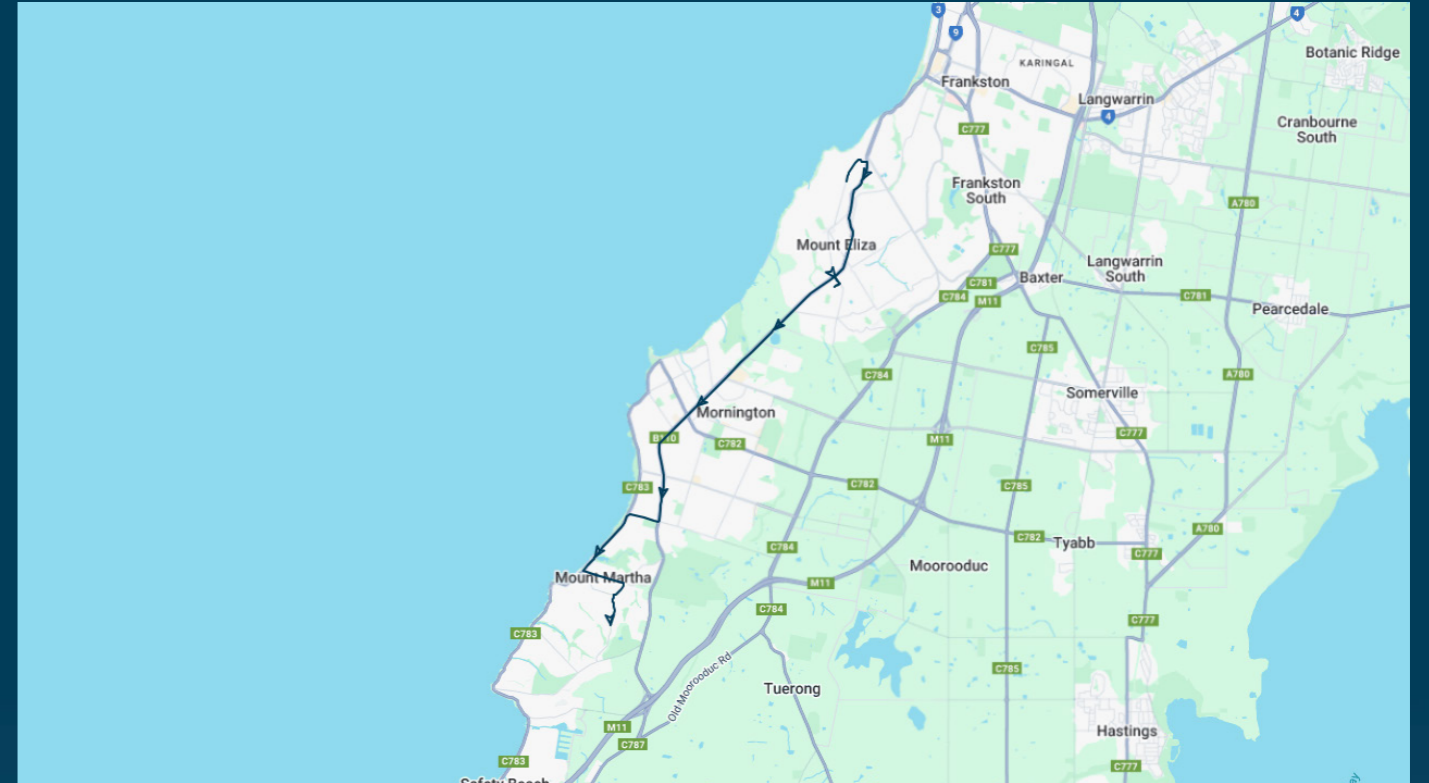

Times listed are estimated times only, it is advised to arrive at your stop earlier than the listed time to avoid missing your bus.

You can also download the Ventura Tracker app to view real time bus locations of all services

Toorak College

Route: 3997 | Afternoon