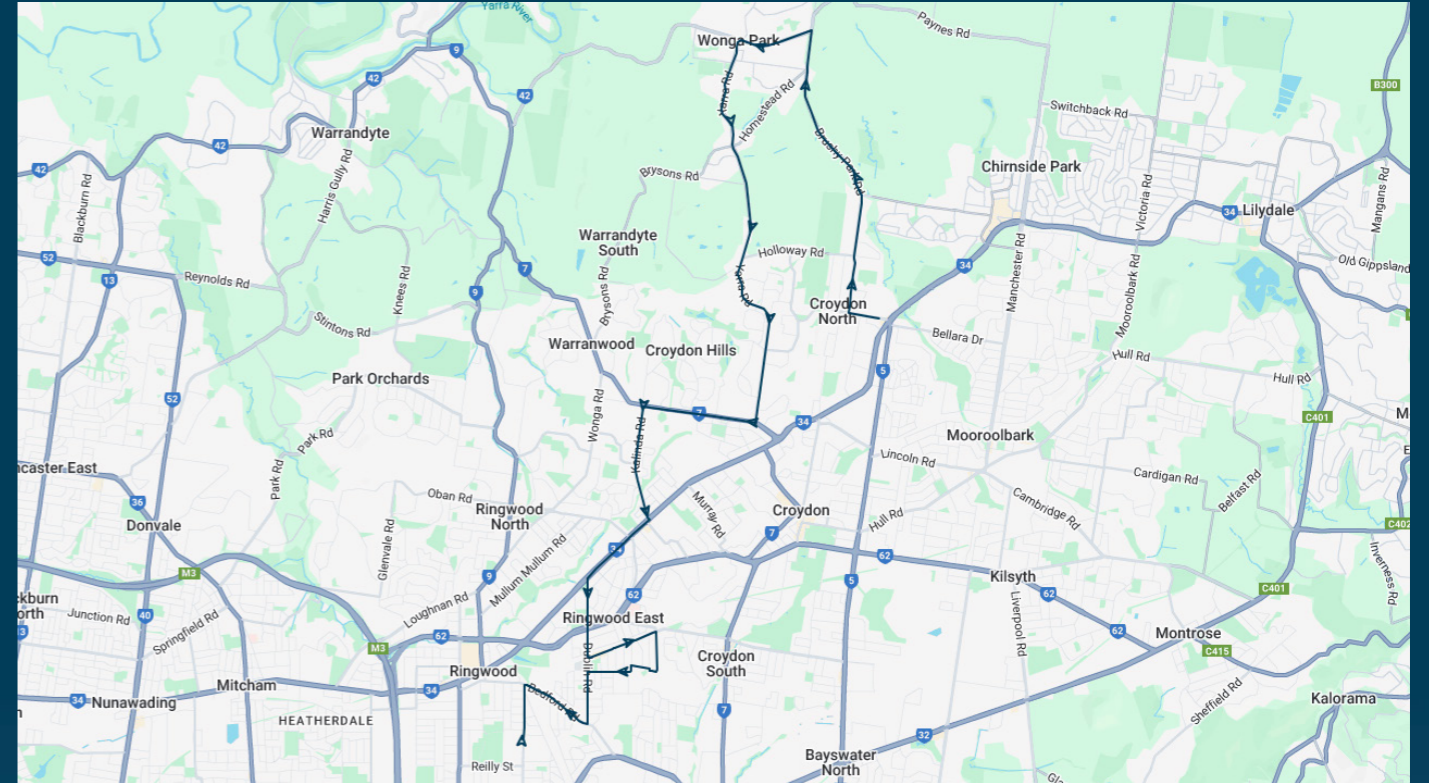

Times listed are estimated times only, it is advised to arrive at your stop earlier than the listed time to avoid missing your bus.

You can also download the Ventura Tracker app to view real time bus locations of all services

Tintern Grammar

Route: 2558 | Morning