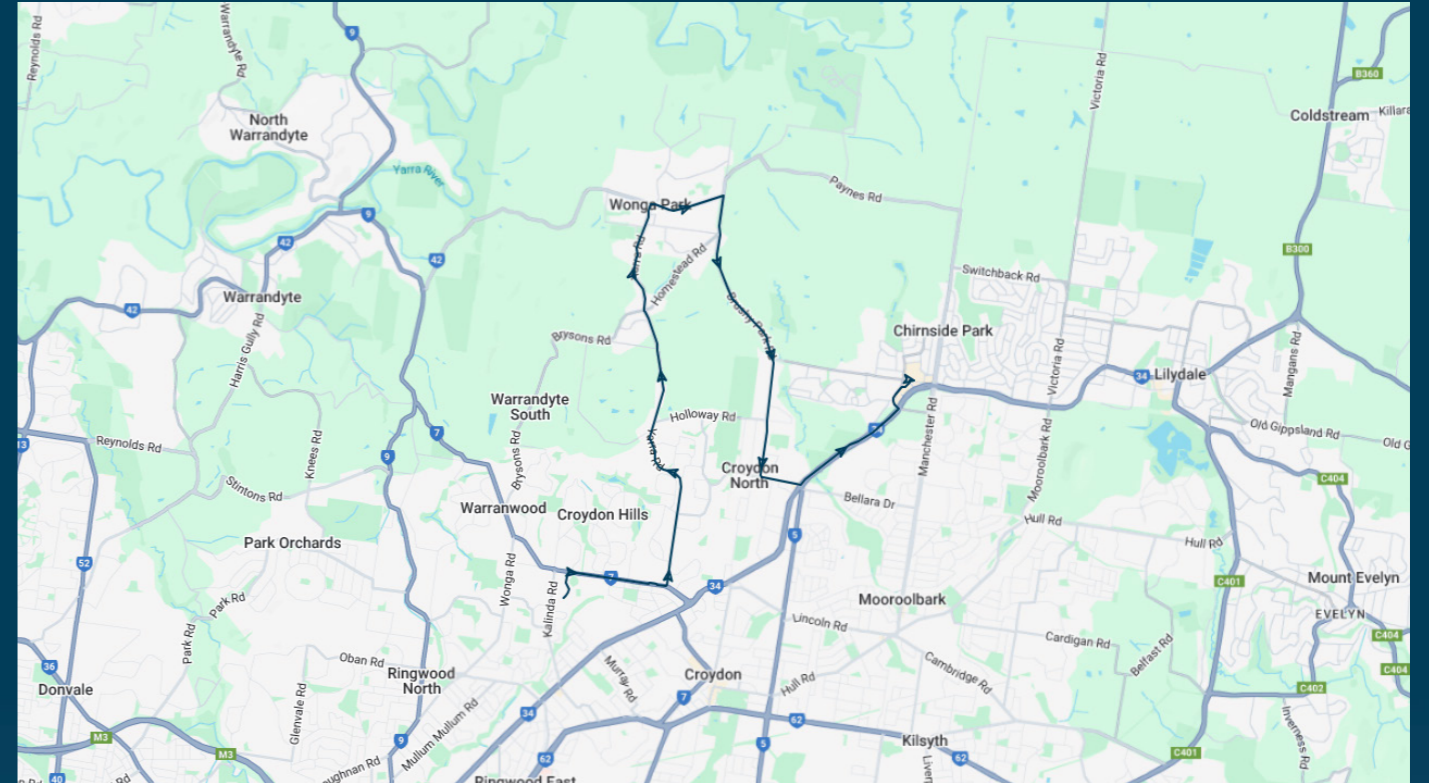

Times listed are estimated times only, it is advised to arrive at your stop earlier than the listed time to avoid missing your bus.

You can also download the Ventura Tracker app to view real time bus locations of all services

Tintern Grammar

Route: 2633 | Afternoon