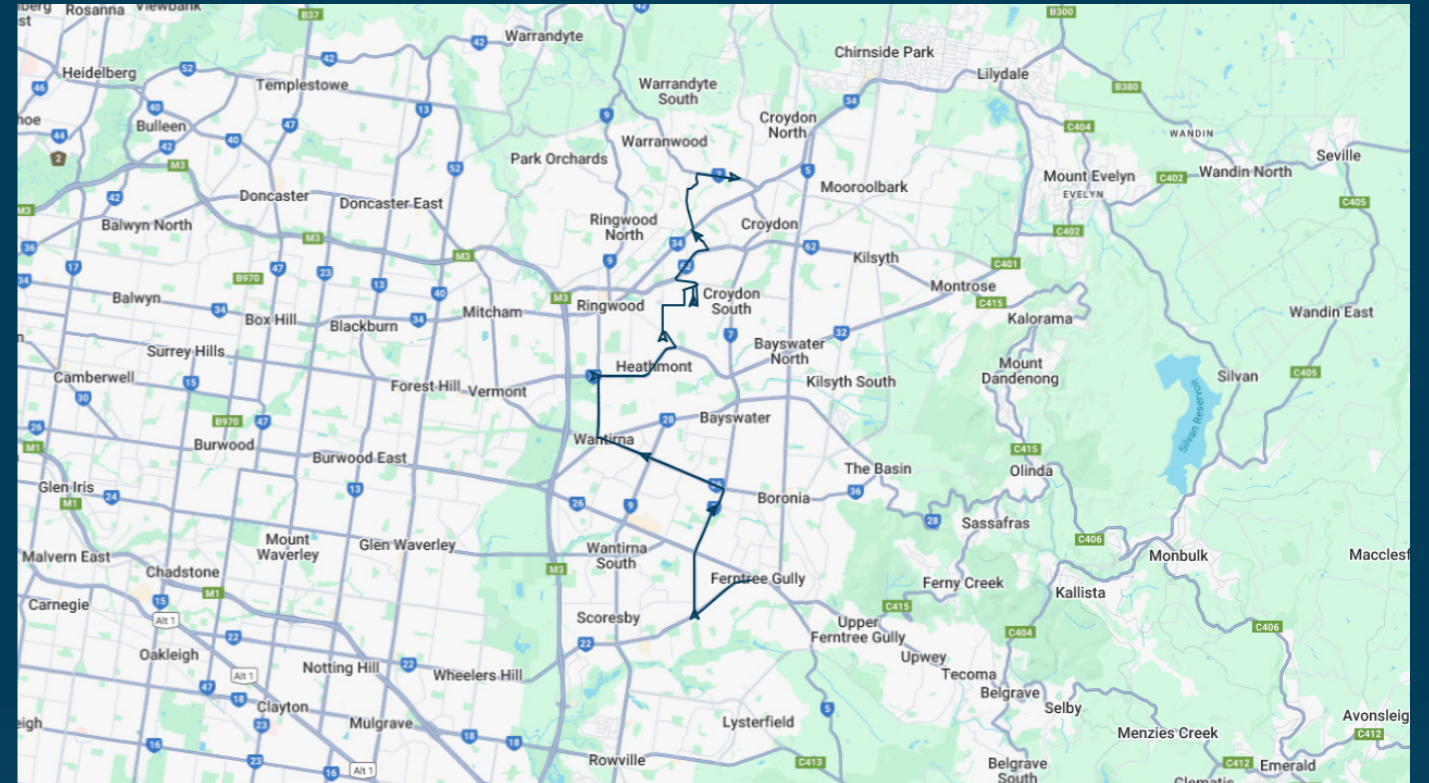

Times listed are estimated times only, it is advised to arrive at your stop earlier than the listed time to avoid missing your bus.

You can also download the Ventura Tracker app to view real time bus locations of all services

Tintern Grammar

Route: 2571 | Morning

TURN DIRECTIONS

Via Ferntree Gully Rd, Right Scoresby Rd, Left Boronia Rd, Boronia Rd, Right Wantirna Rd, Right Canterbury Rd, Left Bedford Rd, Right Dublin Rd, Right Knaith Rd, Cont Victoria St, Right Railway Ave, Right Morinda St into Tintern Grammar, Cont Highton St, Right Railway Ave, Left Eastfield Rd, Right Mt Dandenong Rd, Left Diana St, Left Beaufort Rd, Right Maroondah Hwy, Left Kalinda Rd, Right into Yarra Valley Grammar School, Right Plymouth Rd, Left into Luther College

To view our list of live tracked services, visit www.venturabus.com.au
Timetable Printed : 30 September 2024