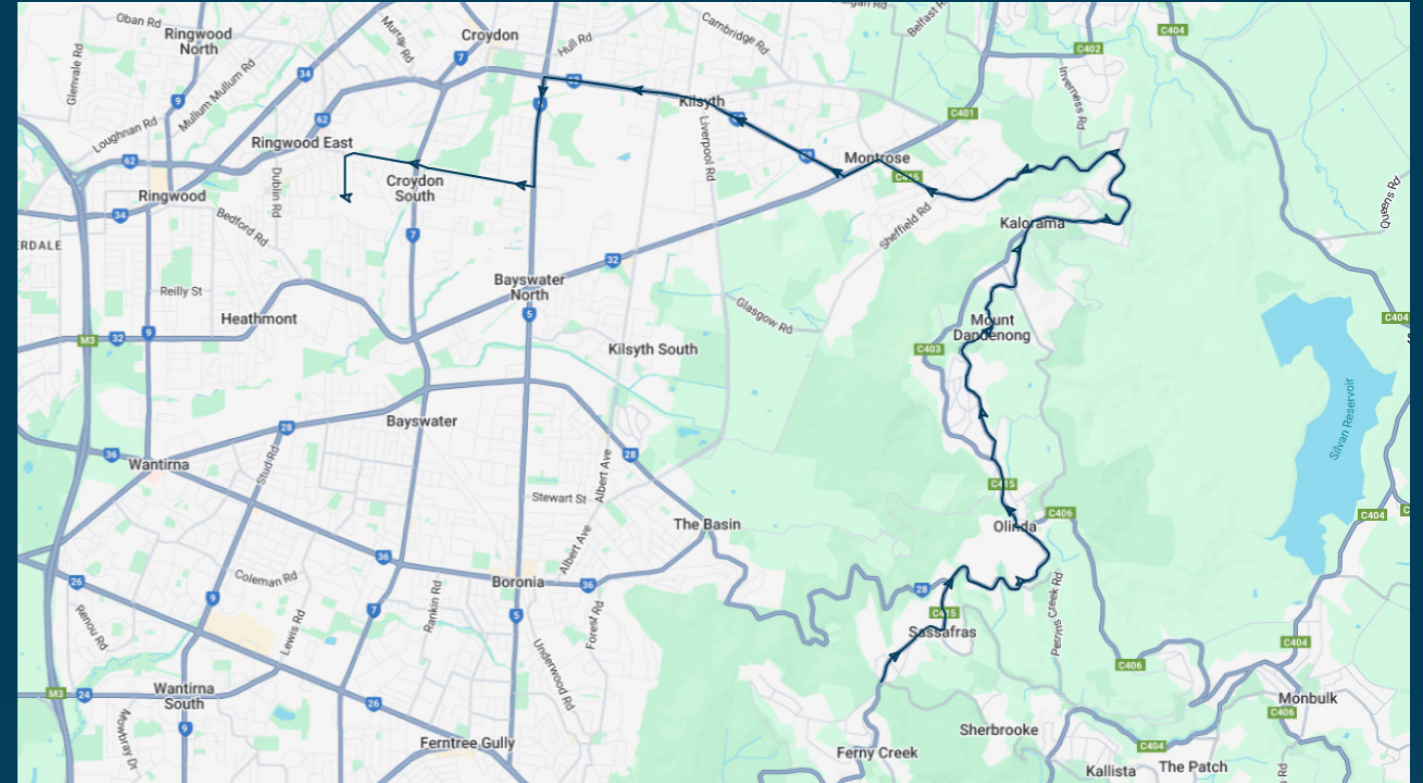

Times listed are estimated times only, it is advised to arrive at your stop earlier than the listed time to avoid missing your bus.

You can also download the Ventura Tracker app to view real time bus locations of all services

Tintern Grammar

Route: 3420 | Morning

TURN DIRECTIONS

Via Mt Dandenong Tourist Rd, Left Mt Dandenong Rd, Veer Right Mt Dandenong Rd, Right Dorset Rd, Left Lincoln Rd, Right Croydon Rd, Left Maroondah Hwy, Right Kalinda Rd, Right into Yarra Valley Grammar School, Right Plymouth Rd, Left into Luther College