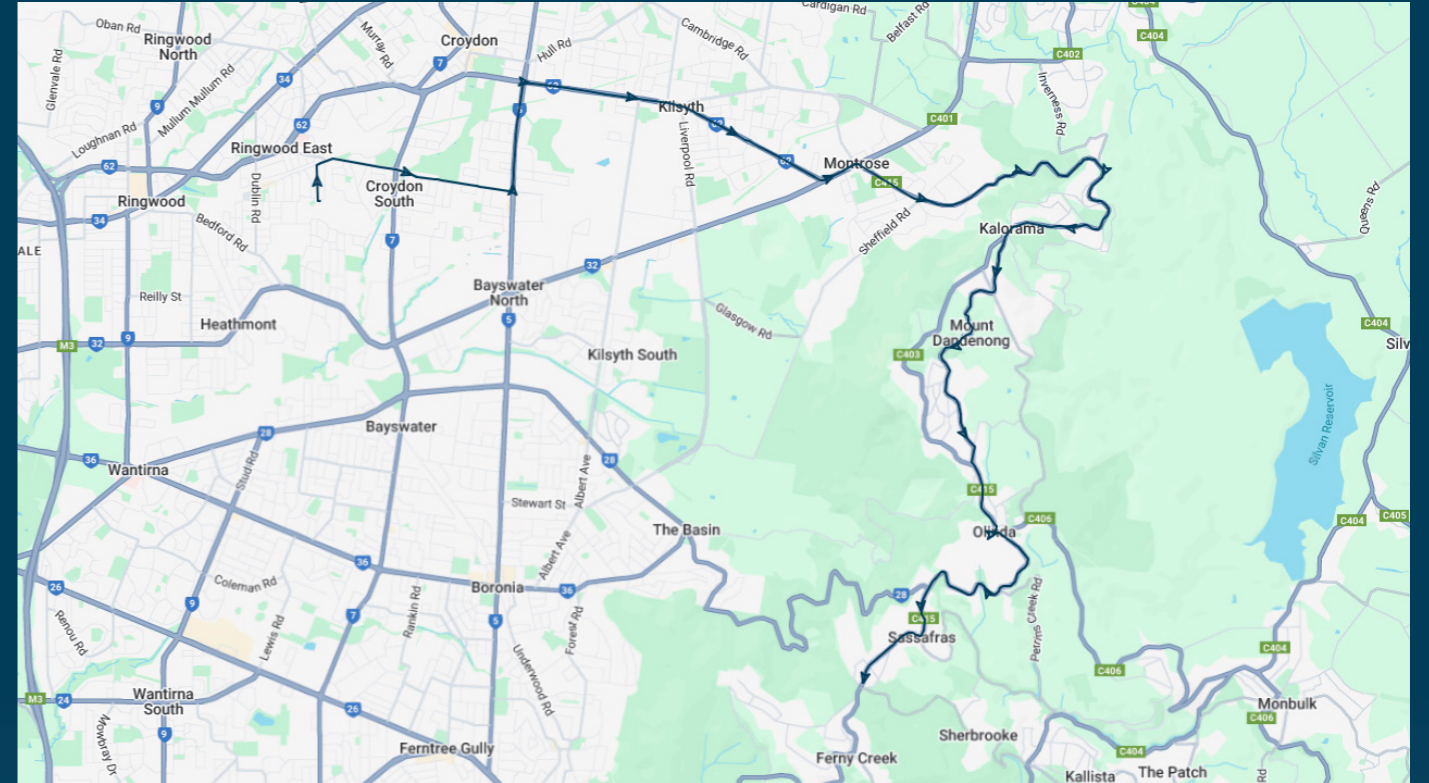

Tintern Grammar

Route: 3420 | Morning

TURN DIRECTIONS

Via Mt Dandenong Tourist Rd, Left Mt Dandenong Rd, Veer Right Mt Dandenong Rd, Right Dorset Rd, Left Lincoln Rd, Right Croydon Rd, Left Maroondah Hwy, Right Kalinda Rd, Right into Yarra Valley Grammar School, Right Plymouth Rd, Left into Luther College

Times listed are estimated times only, it is advised to arrive at your stop earlier than the listed time to avoid missing your bus.

You can also download the Ventura Tracker app to view real time bus locations of all services

Tintern Grammar

Route: 3421 | Afternoon

TURN DIRECTIONS

Via Highton St, Right Railway Ave, Cont Eastfield Rd, Left Dorset Rd, Right Mt Dandenong Rd, Cont Left Mt Dandenong Rd, Right Mt Dandenong Tourist Rd, Left Monash Ave, Left Mt Dandenong Tourist Rd to Sherbrooke Rd