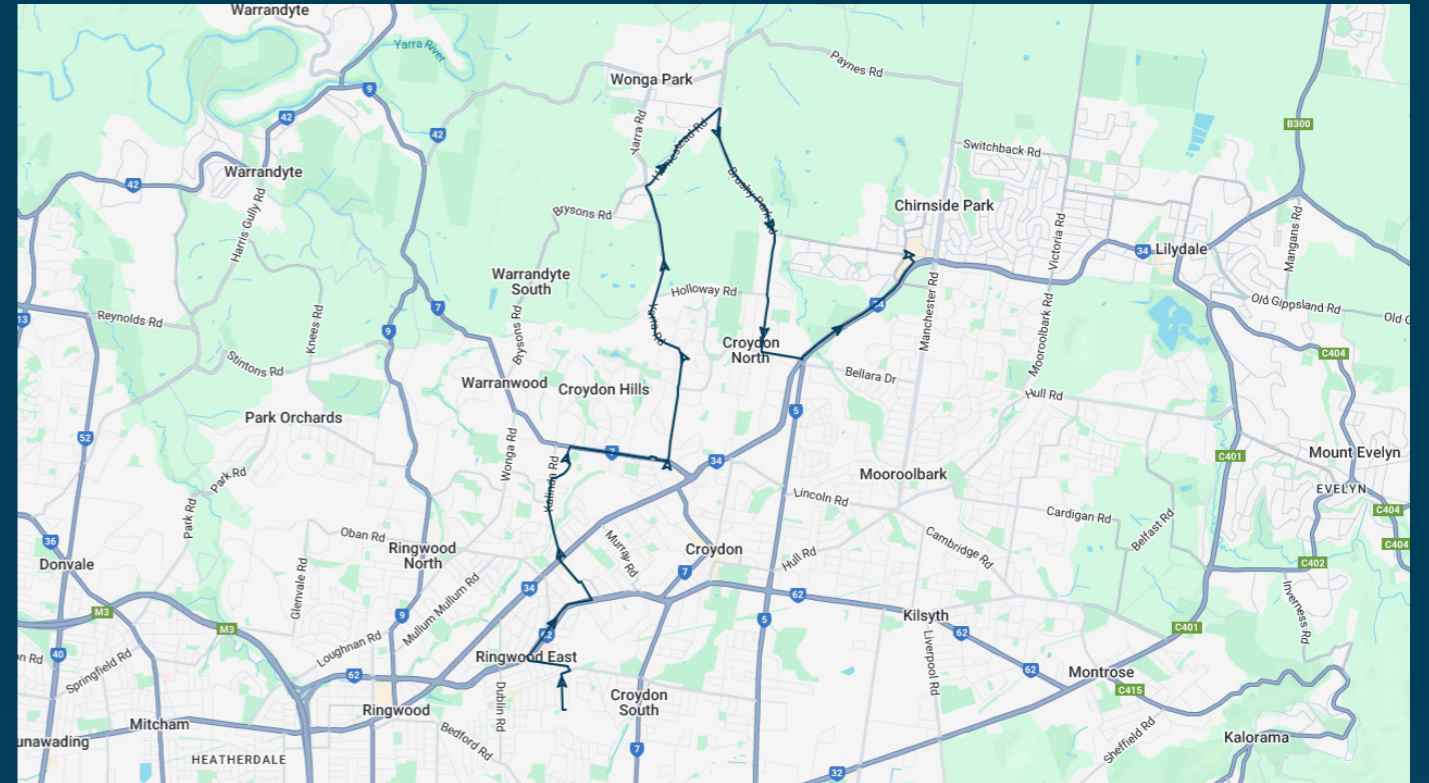

Stop ID	Stop Name	Time	Stop ID	Stop Name	Time
8446	Tintern Grammar	15:45			
8449	Ware Cres/Mt Dandenong Rd	15:49			
8450	Valda Ave/Mt Dandenong Rd	15:50			
8451	Caroola Rd/Mt Dandenong Rd	15:51			
8493	Grayling Cres/Kalinda Rd	15:55			
8494	23 Kalinda Rd	15:56			
8495	Highland Bvd/Kalinda Rd	15:57			
44593	Yarra Valley Grammar School	16:00			
8628	Narr-maen Dr/Plymouth Rd	16:03			
8629	McAdam Sq/Plymouth Rd	16:04			
44495	Luther College	16:05			
10161	Luther College/Yarra Rd	16:05			
46239	Campaspe Dr/Yarra Rd	16:05			
46240	James Milne Dr/Yarra Rd	16:05			
12277	Layfield St/Yarra Rd	16:05			
12276	Charles Smith Dr/Yarra Rd	16:05			
12275	Holloway Rd/Yarra Rd	16:05			
12274	285 Yarra Rd	16:06			
12273	St Johns Rd/Yarra Rd	16:06			
11446	Harris Rd/Brushy Park Rd	16:07			
12768	Birch Rd/Brushy Park Rd	16:07			
12775	Glenpark Dr/Brushy Park Rd	16:08			
12776	Holloway Rd/Lyons Rd	16:08			
22434	Griff Hunt Reserve/52 Lyons Rd	16:08			
12778	Turkeith Cres/Lyons Rd	16:08			
12779	Exeter Rd/Lyons Rd	16:08			
10187	Exeter Rd/Maroondah Hwy	16:08			
10188	Maroondah Adventure Golf Park	16:08			
10189	Old Melbourne Rd/Maroondah Hwy	16:09			
10190	East Ridge Business Park/Maroondah Hwy	16:10			
21299	Chirside Park SC	16:25			

Times listed are estimated times only, it is advised to arrive at your stop earlier than the listed time to avoid missing your bus.

You can also download the Ventura Tracker app to view real time bus locations of all services

Tintern Grammar

Route: 2603 | Afternoon

TURN DIRECTIONS

Change at Yarra Valley Grammar for Route 2633 to Tintern Grammar ### Via Right Plymouth Rd, Left into Luther College, Left Plymouth Rd, Left Yarra Rd, Right Jumping Creek Rd, Right Homestead Rd, Cont Brushy Park Rd, Cont Lyons Rd, Left Exeter Rd, Left Maroondah Hwy, Left Kimberley Dr, Right into Chirside Park SC

To view our list of live tracked services, visit www.venturabus.com.au

Timetable Printed : 30 September 2024