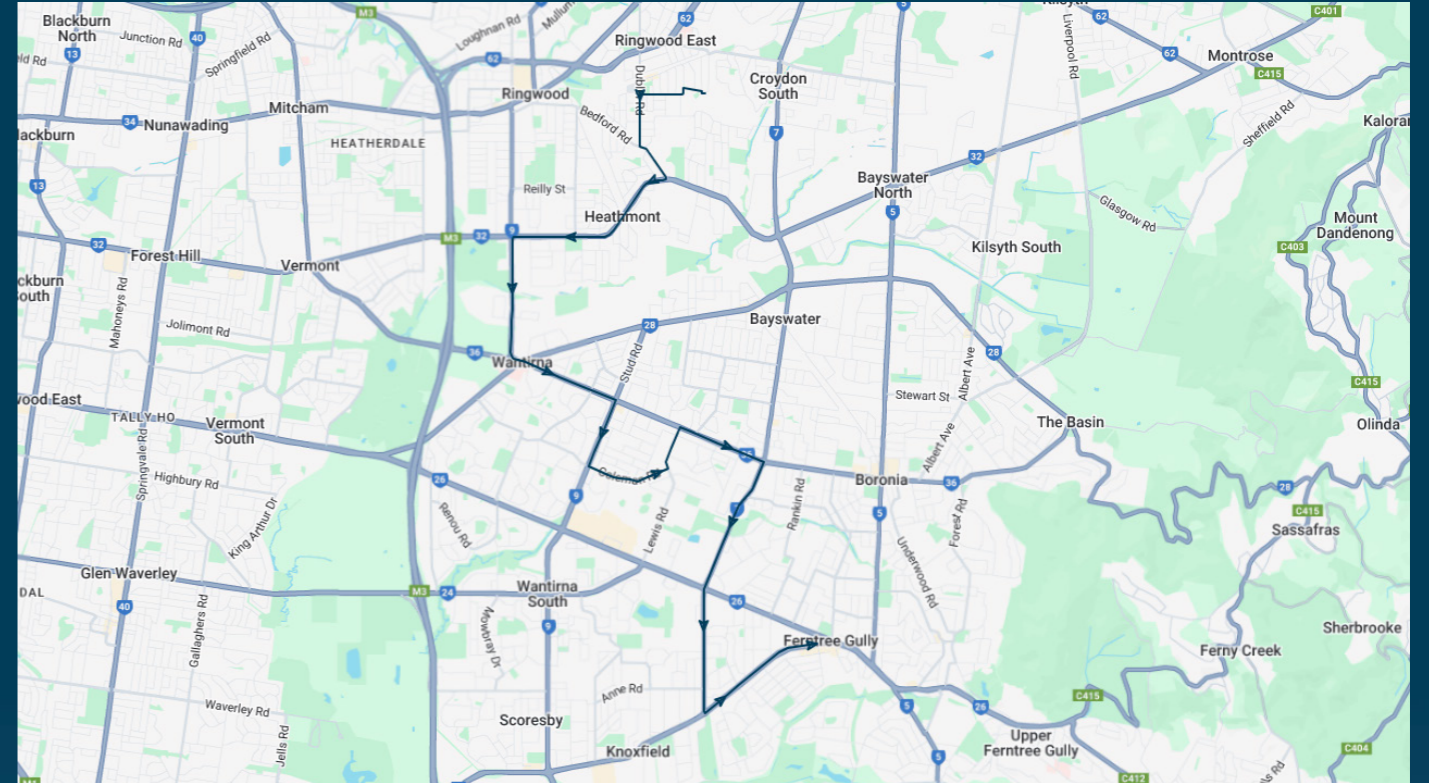

Times listed are estimated times only, it is advised to arrive at your stop earlier than the listed time to avoid missing your bus.

You can also download the Ventura Tracker app to view real time bus locations of all services

Tintern Grammar

Route: 2624 | Afternoon