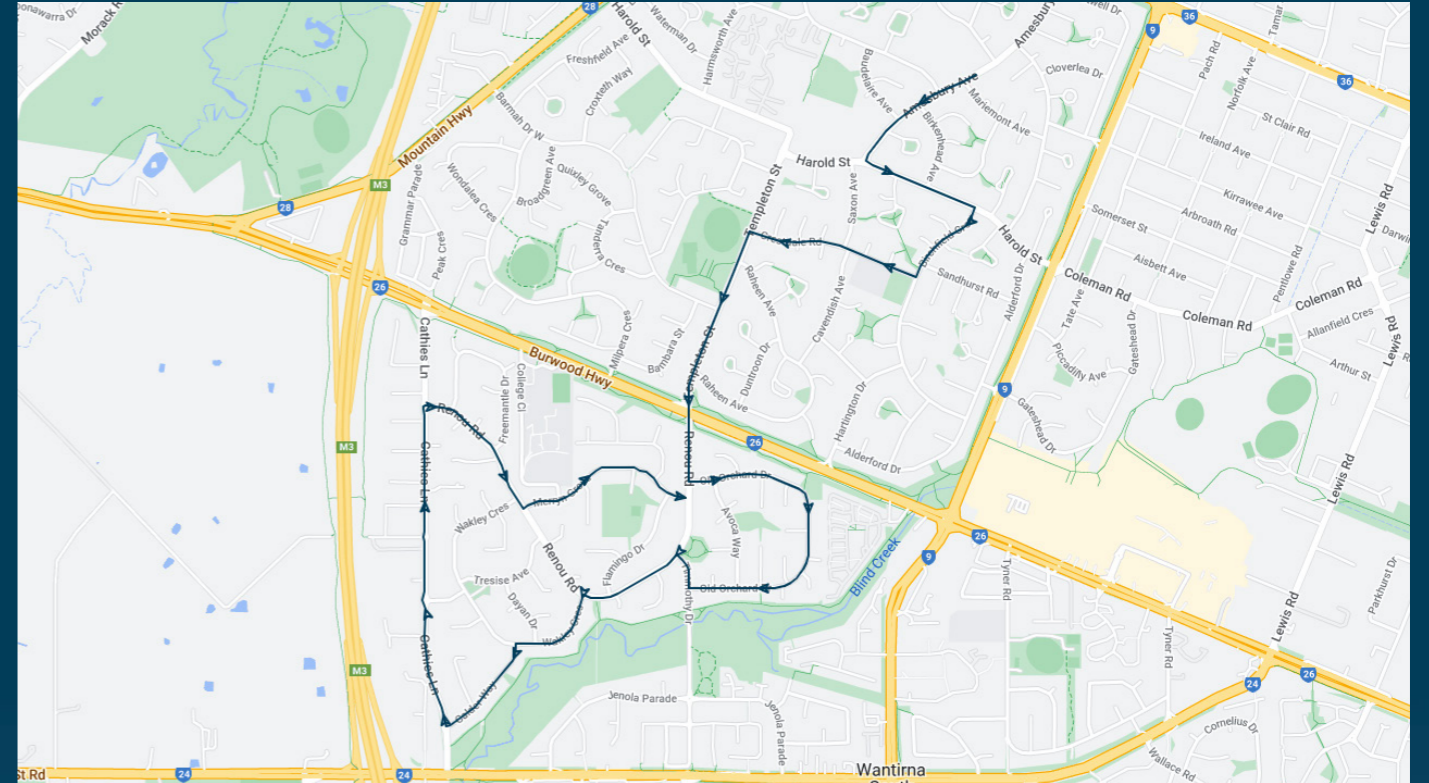

Templeton Primary School

Route: 1049 | Afternoon

Stop ID	Stop Name	Time	Stop ID	Stop Name	Time
44626	Regency Park Primary School	15:40			
10630	Templeton Primary School/Crestdale Rd	15:42			
16690	Templeton Reserve/Templeton St	15:43			
23265	Raheen Ave/Templeton St	15:44			
16625	Hewson Ct/Old Orchard Dr	15:45			
16624	Old Orchard Reserve/Old Orchard Dr	15:46			
16623	Parkhill Ct/Old Orchard Dr	15:46			
16622	Glenys Ct/Old Orchard Dr	15:47			
15460	Tandragee Ct/Cathies Lane	15:51			
15461	Sylvana St/Cathies Lane	15:52			
15462	Alexis Ct/Cathies Lane	15:52			
44629	Renou Rd/Freemantle Dr	15:54			
44630	Merryn Gr/Renou Rd	15:55			
49436	Flamingo Dr/Merryn Gr	15:55			

Templeton Primary School

Route: 1049 | Afternoon

TURN DIRECTIONS

Via Amesbury Ave, Left Harold St, Right Birchfield Cres, Right Crestdale Rd, Left Templeton St, Cont Renou Rd, Left Old Orchard Dr, Right Timmothy Dr, Left Renou Rd, Left Walkley Cres, Left Calder Way, Right Cathies Ln, Right Renou Rd, Left Merryn Gr to Flamingo Dr

To view our list of live tracked services, visit www.venturabus.com.au

Timetable Printed : 30 September 2024

Times listed are estimated times only, it is advised to arrive at your stop earlier than the listed time to avoid missing your bus.

You can also download the Ventura Tracker app to view real time bus locations of all services