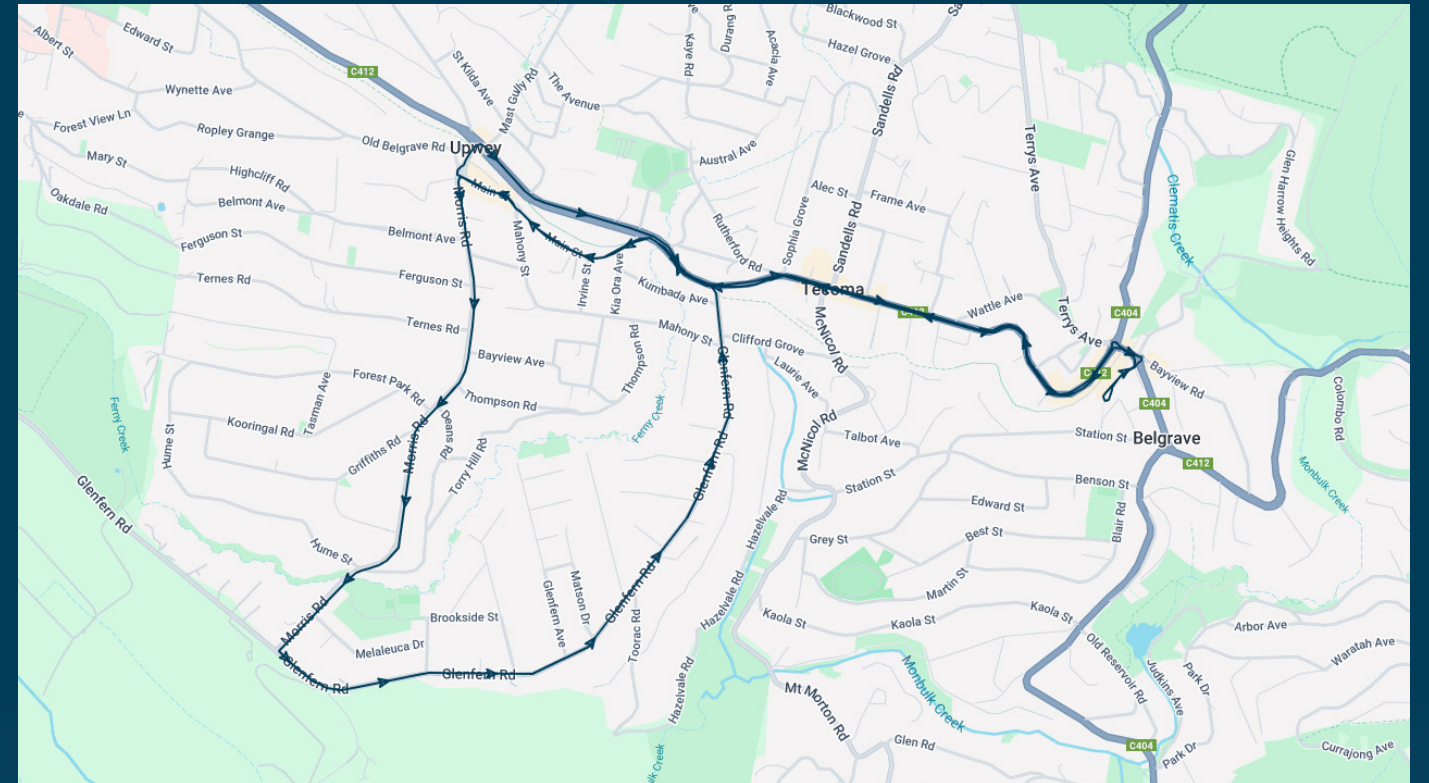

Tecoma Primary School

Route: 5114 | Afternoon

Stop ID	Stop Name	Time	Stop ID	Stop Name	Time
belsb	Belgrave Station - School Bay	15:45			
11142	Belgrave Village/Burwood Hwy	15:48			
11143	Winscombe Ave/Burwood Hwy	15:51			
11144	Sophia Gr/Burwood Hwy	15:53			
11145	Glenfern Rd/Burwood Hwy	15:56			
14640	Burwood Hwy/Main St	15:56			
11146	Upwey Station/Main St	16:00			
14641	Bayview Ave/Morris Rd	16:01			
14642	Griffiths Rd/Morris Rd	16:01			
40886	Melaleuca Rd/Morris Rd	16:03			
14503	Morris Rd/Glenfern Rd	16:03			
14650	Eloera St/Glenfern Rd	16:04			
14651	Ferndale Ave/Glenfern Rd	16:05			
14652	Matson Dr/Glenfern Rd	16:05			
14653	Hubert St/Glenfern Rd	16:06			
14654	Effie Ave/Glenfern Rd	16:06			
42608	Glenfern Cl/Glenfern Rd	16:07			
14656	Mahony St/Glenfern Rd	16:07			
11145	Glenfern Rd/Burwood Hwy	16:08			
14640	Burwood Hwy/Main St	16:08			
11146	Upwey Station/Main St	16:10			
11147	Upwey CFA/Morris Rd	16:10			
14639	Upwey Railway Station/Burwood Hwy	16:11			
14408	Chosen Ave/Burwood Hwy	16:12			
14407	Sophia Gr/Monbulk Rd	16:13			
14382	Rocksleigh Ave/Monbulk Rd	16:14			
14363	Belgrave Village/Burwood Hwy	16:15			
belsb	Belgrave Station	16:17			

Times listed are estimated times only, it is advised to arrive at your stop earlier than the listed time to avoid missing your bus.

You can also download the Ventura Tracker app to view real time bus locations of all services

Tecoma Primary School

Route: 5114 | Afternoon

TURN DIRECTIONS

Via Left Belgrave-Gembrook Rd, Left Burwood Hwy, Left Main St, Left Morris Rd, Left Glenfern Rd, Left Burwood Hwy, Left Main St, Right Morris Rd, Right Burwood Hwy, Right Belgrave-Gembrook Rd, Right into Belgrave Station