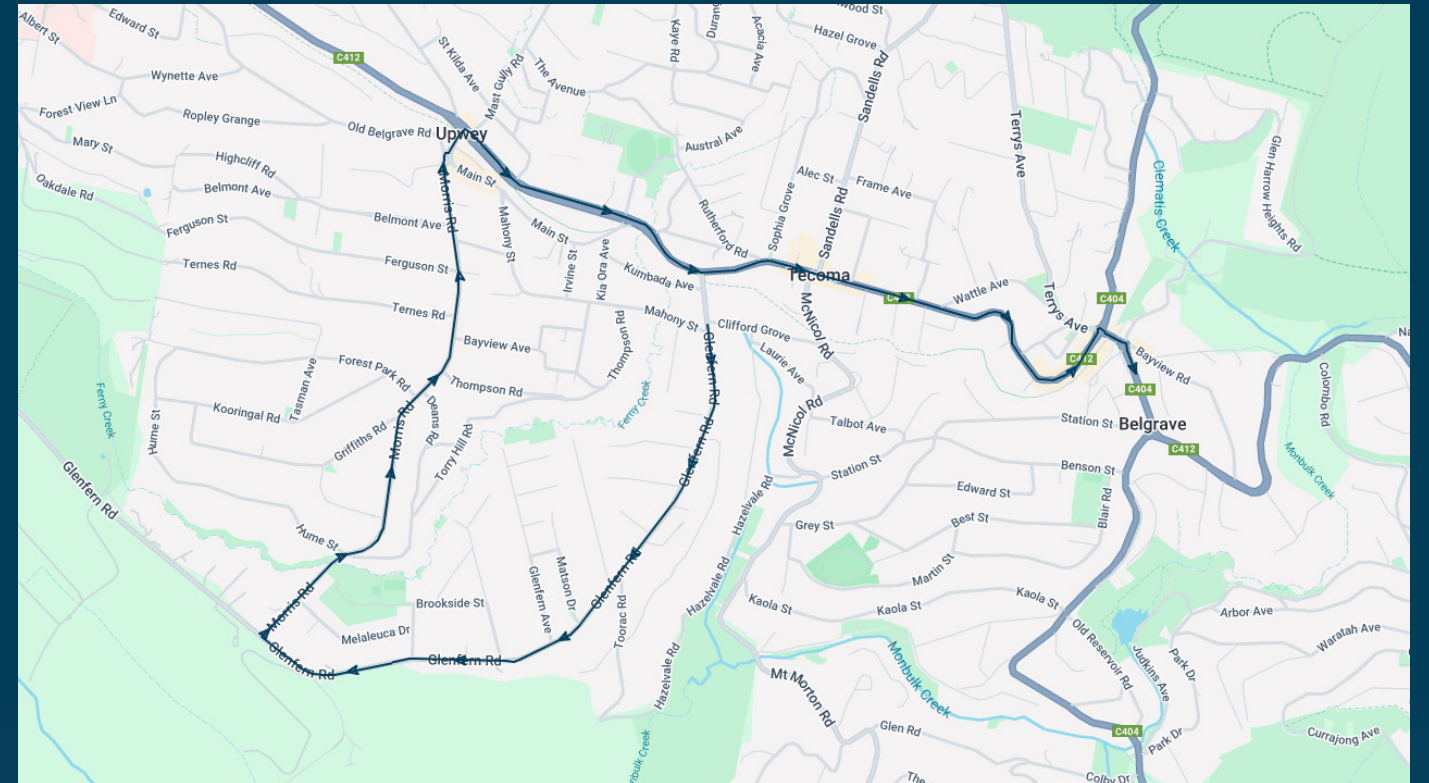

Tecoma Primary School

Route: 5114 | Afternoon

TURN DIRECTIONS

Via Left Belgrave-Gembrook Rd, Left Burwood Hwy, Left Main St, Left Morris Rd, Left Glenfern Rd, Left Burwood Hwy, Left Main St, Right Morris Rd, Right Burwood Hwy, Right Belgrave-Gembrook Rd, Right into Belgrave Station

To view our list of live tracked services, visit www.venturabus.com.au
 Timetable Printed : 30 September 2024

Tecoma Primary School

Route: 5117 | Morning

Stop ID	Stop Name	Time	Stop ID	Stop Name	Time
46555	Clifford Gr/Glenfern Rd	08:15			
46556	Upwey South Primary School/Morris Rd	08:22			
11147	Upwey CFA/Morris Rd	08:27			
14639	Upwey Railway Station/Burwood Hwy	08:29			
14408	Chosen Ave/Burwood Hwy	08:31			
14407	Sophia Gr/Monbulk Rd	08:35			
14382	Rocksleigh Ave/Monbulk Rd	08:37			
14363	Belgrave Village/Burwood Hwy	08:40			
44469	Mater Christi Col/Belgrave-Gembrook Rd	08:45			

Tecoma Primary School

Route: 5117 | Morning

TURN DIRECTIONS

Via Glenfern Rd, Right Morris Rd, Right Burwood Hwy, Right Belgrave-Gembrook Rd to Mater Christi College - Belgrave-Gembrook Rd

To view our list of live tracked services, visit www.venturabus.com.au
 Timetable Printed : 9 December 2024

Times listed are estimated times only, it is advised to arrive at your stop earlier than the listed time to avoid missing your bus.

You can also download the Ventura Tracker app to view real time bus locations of all services