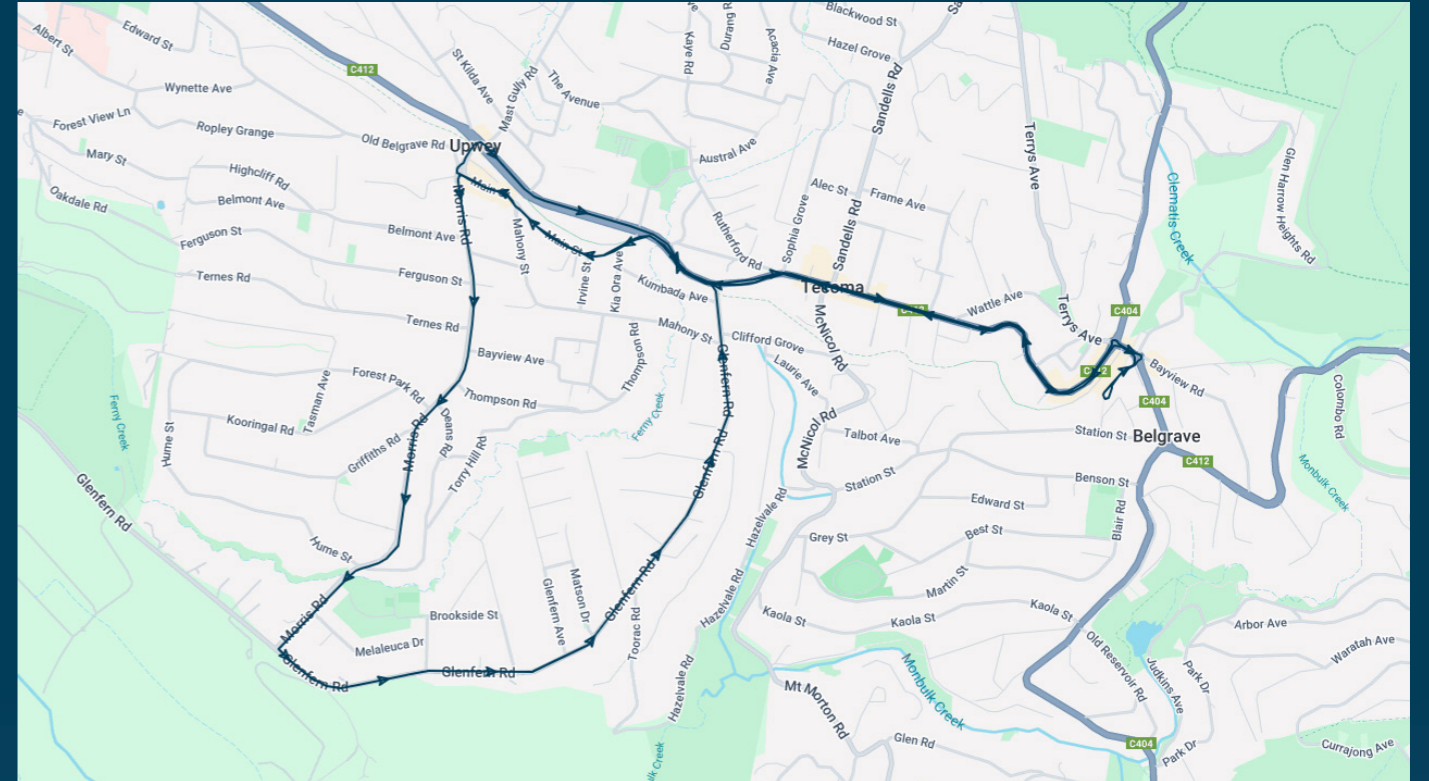

Tecoma Primary School

Route: 5114 | Afternoon

Stop ID	Stop Name	Time	Stop ID	Stop Name	Time
belsb	Belgrave Station - School Bay	15:45			
11142	Belgrave Village/Burwood Hwy	15:48			
11143	Winscombe Ave/Burwood Hwy	15:51			
11144	Sophia Gr/Burwood Hwy	15:53			
11145	Glenfern Rd/Burwood Hwy	15:56			
14640	Burwood Hwy/Main St	15:56			
11146	Upwey Station/Main St	16:00			
14641	Bayview Ave/Morris Rd	16:01			
14642	Griffiths Rd/Morris Rd	16:01			
40886	Melaleuca Rd/Morris Rd	16:03			
14503	Morris Rd/Glenfern Rd	16:03			
14650	Eloera St/Glenfern Rd	16:04			
14651	Ferndale Ave/Glenfern Rd	16:05			
14652	Matson Dr/Glenfern Rd	16:05			
14653	Hubert St/Glenfern Rd	16:06			
14654	Effie Ave/Glenfern Rd	16:06			
42608	Glenfern Cl/Glenfern Rd	16:07			
14656	Mahony St/Glenfern Rd	16:07			
11145	Glenfern Rd/Burwood Hwy	16:08			
14640	Burwood Hwy/Main St	16:08			
11146	Upwey Station/Main St	16:10			
11147	Upwey CFA/Morris Rd	16:10			
14639	Upwey Railway Station/Burwood Hwy	16:11			
14408	Chosen Ave/Burwood Hwy	16:12			
14407	Sophia Gr/Monbulk Rd	16:13			
14382	Rocksleigh Ave/Monbulk Rd	16:14			
14363	Belgrave Village/Burwood Hwy	16:15			
belsb	Belgrave Station	16:17			

Times listed are estimated times only, it is advised to arrive at your stop earlier than the listed time to avoid missing your bus.

You can also download the Ventura Tracker app to view real time bus locations of all services

Tecoma Primary School

Route: 5114 | Afternoon

TURN DIRECTIONS

Via Left Belgrave-Gembrook Rd, Left Burwood Hwy, Left Main St, Left Morris Rd, Left Glenfern Rd, Left Burwood Hwy, Left Main St, Right Morris Rd, Right Burwood Hwy, Right Belgrave-Gembrook Rd, Right into Belgrave Station