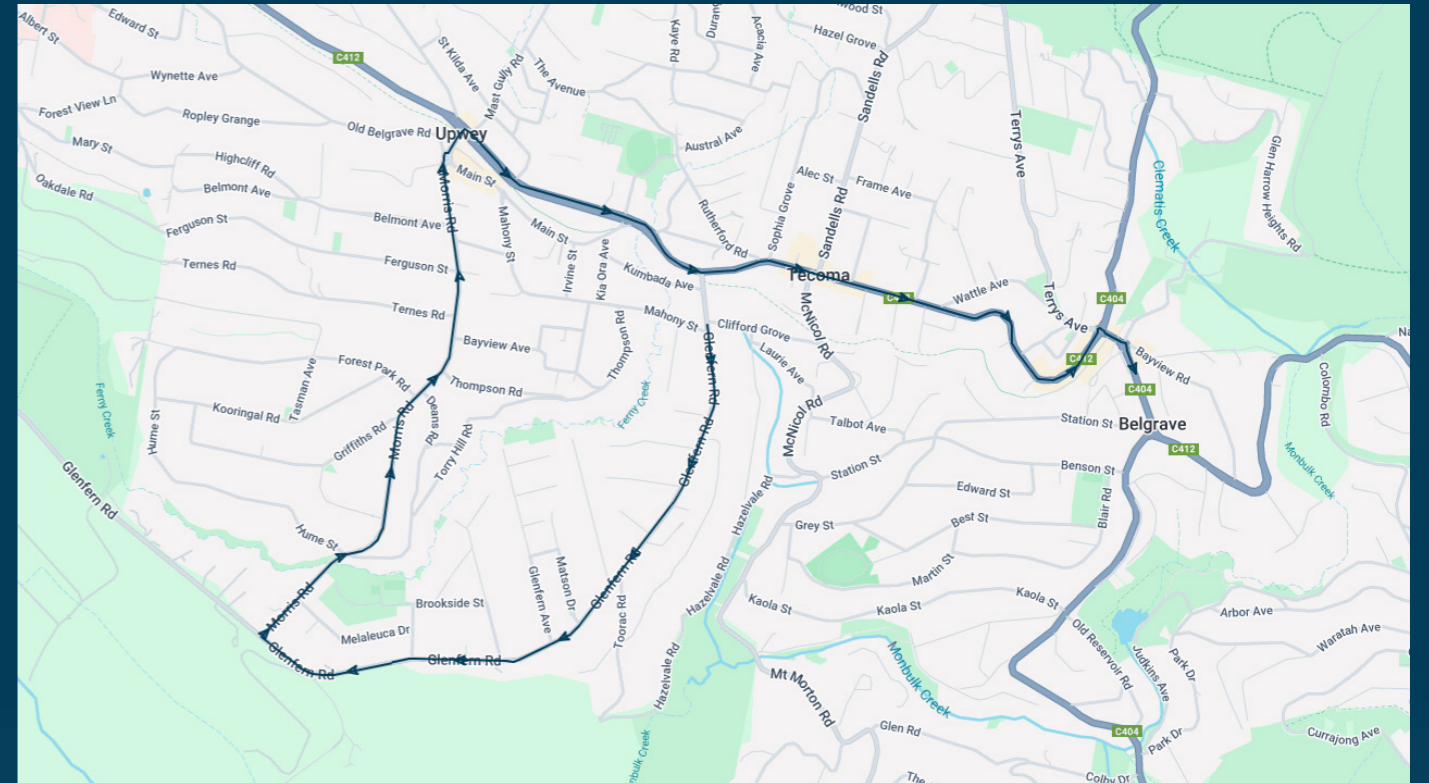

Tecoma Primary School

Route: 5114 | Afternoon

TURN DIRECTIONS

Via Left Belgrave-Gembrook Rd, Left Burwood Hwy, Left Main St, Left Morris Rd, Left Glenfern Rd, Left Burwood Hwy, Left Main St, Right Morris Rd, Right Burwood Hwy, Right Belgrave-Gembrook Rd, Right into Belgrave Station

To view our list of live tracked services, visit www.venturabus.com.au
 Timetable Printed : 30 September 2024

Tecoma Primary School

Route: 5116 | Morning

Stop ID	Stop Name	Time	Stop ID	Stop Name	Time
46555	Clifford Gr/Glenfern Rd	08:15			
46556	Upwey South Primary School/Morris Rd	08:22			
11147	Upwey CFA/Morris Rd	08:27			
14639	Upwey Railway Station/Burwood Hwy	08:29			
14408	Chosen Ave/Burwood Hwy	08:31			
14407	Sophia Gr/Monbulk Rd	08:35			
14382	Rocksleigh Ave/Monbulk Rd	08:37			
14363	Belgrave Village/Burwood Hwy	08:40			
44469	Mater Christi Col/Belgrave-Gembrook Rd	08:45			

Tecoma Primary School

Route: 5116 | Morning

TURN DIRECTIONS

Via Glenfern Rd, Right Morris Rd, Right Burwood Hwy, Right Belgrave-Gembrook Rd to Mater Christi College - Belgrave-Gembrook Rd

To view our list of live tracked services, visit www.venturabus.com.au

Timetable Printed : 30 September 2024

Times listed are estimated times only, it is advised to arrive at your stop earlier than the listed time to avoid missing your bus.

You can also download the Ventura Tracker app to view real time bus locations of all services