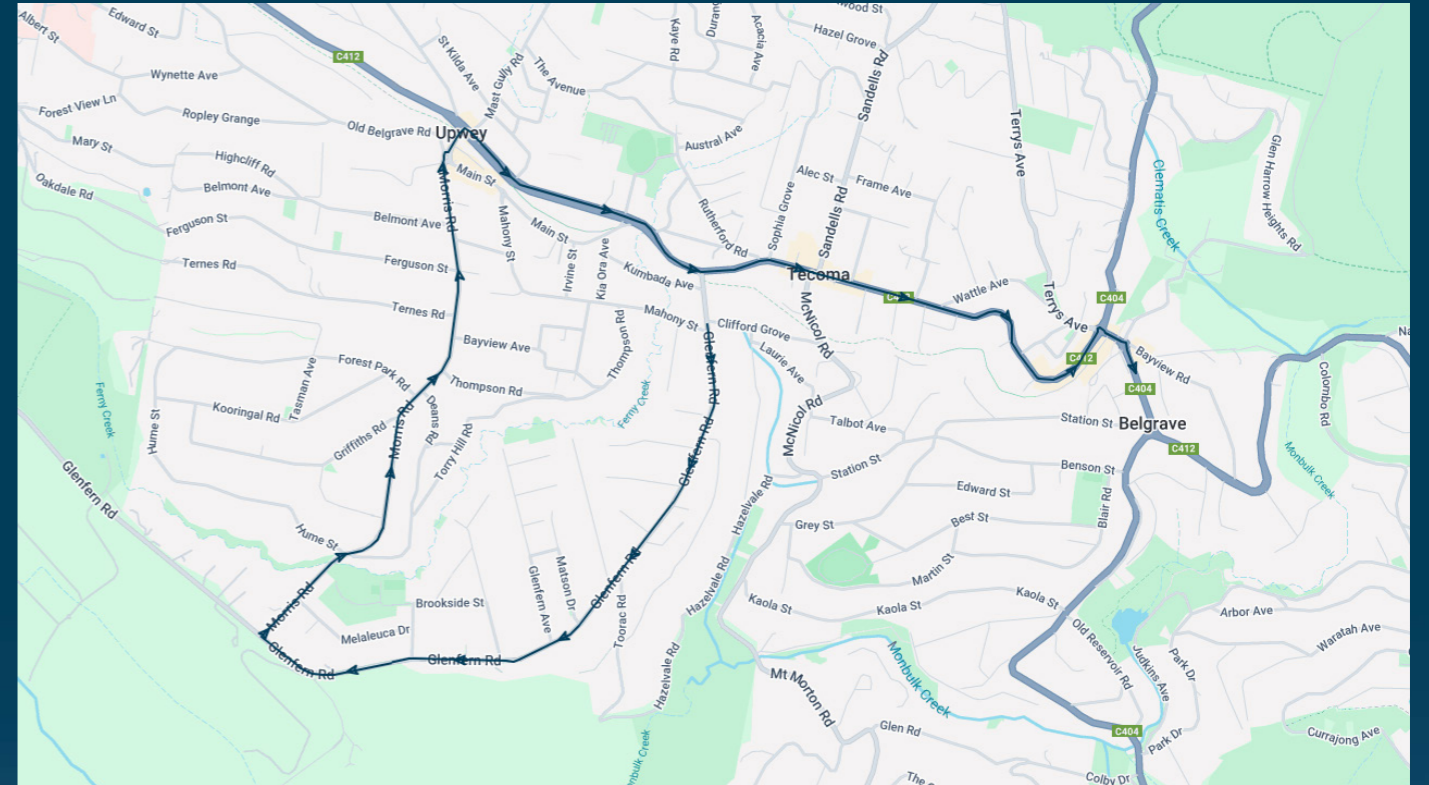

### TURN DIRECTIONS

Via Right Pakenham Rd, Cont Belgrave-Gembrook Rd, Left Roundabout, Right Belgrave-Gembrook Rd, Left Burwood Hwy, Right Reynolds Ln to St Thomas More's Primary School

To view our list of live tracked services, visit [www.venturabus.com.au](http://www.venturabus.com.au)

**You can also download the Ventura Tracker app to view real time bus locations of all services**

# St Thomas More's Primary School - Belgrave

Route: 5117 | Morning

Stop ID	Stop Name	Time	Stop ID	Stop Name	Time
46555	Clifford Gr/Glenfern Rd	08:15			
46556	Upwey South Primary School/Morris Rd	08:22			
11147	Upwey CFA/Morris Rd	08:27			
14639	Upwey Railway Station/Burwood Hwy	08:29			
14408	Chosen Ave/Burwood Hwy	08:31			
14407	Sophia Gr/Monbulk Rd	08:35			
14382	Rocksleigh Ave/Monbulk Rd	08:37			
14363	Belgrave Village/Burwood Hwy	08:40			
44469	Mater Christi Col/Belgrave-Gembrook Rd	08:45			

# St Thomas More's Primary School - Belgrave

Route: 5117 | Morning