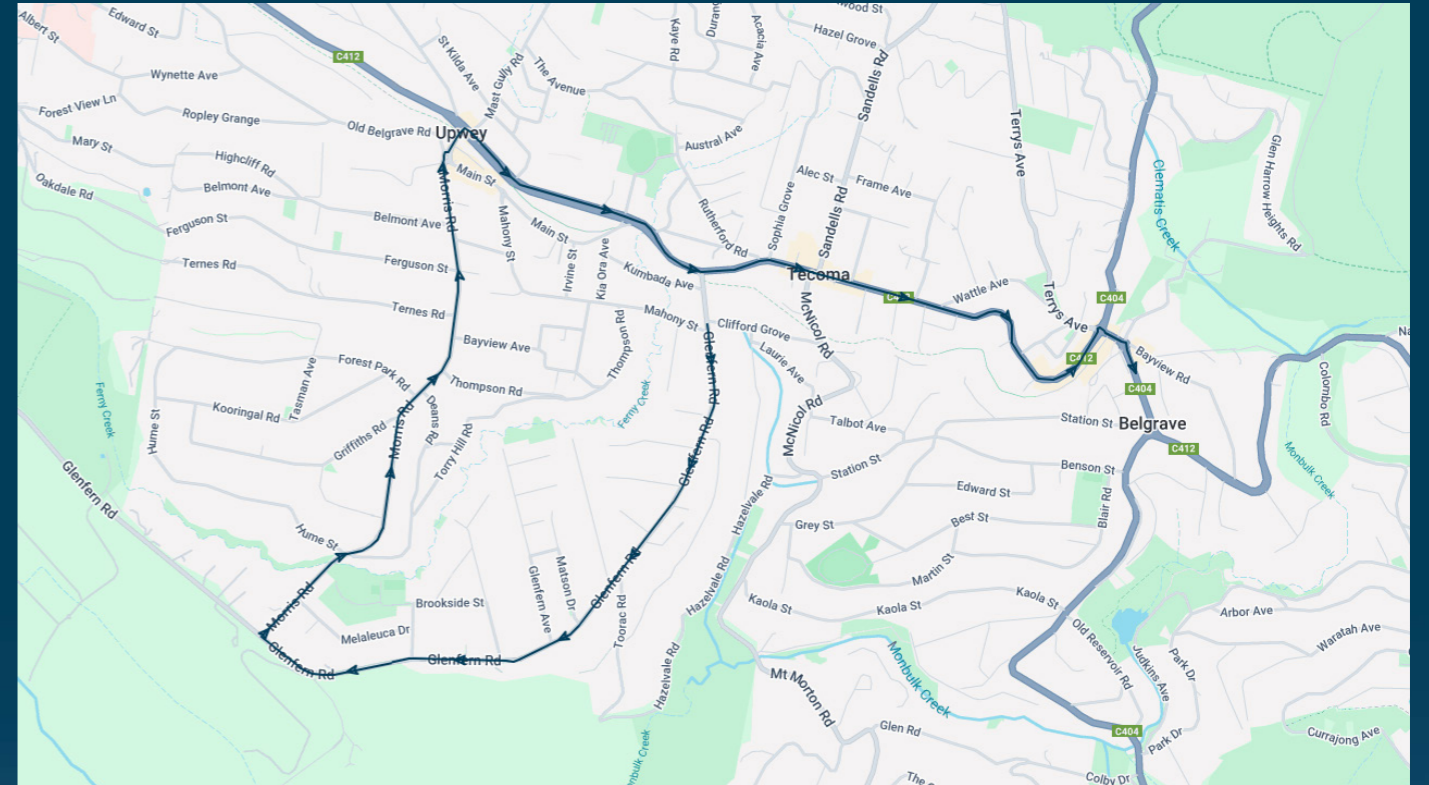

St Thomas More's Primary School - Belgrave

Route: 5035 (SBSC) | Afternoon

TURN DIRECTIONS

Via Cont Reynolds Rd, Right Terrys Ave, Cont Belgrave-Gembrook Rd, Left Belgrave-Gembrook Rd, Right Pakenham Rd, Right McBride St to Pakenham Rd

You can also download the Ventura Tracker app to view real time bus locations of all services

St Thomas More's Primary School - Belgrave

Route: 5116 | Morning

Stop ID	Stop Name	Time	Stop ID	Stop Name	Time
46555	Clifford Gr/Glenfern Rd	08:15			
46556	Upwey South Primary School/Morris Rd	08:22			
11147	Upwey CFA/Morris Rd	08:27			
14639	Upwey Railway Station/Burwood Hwy	08:29			
14408	Chosen Ave/Burwood Hwy	08:31			
14407	Sophia Gr/Monbulk Rd	08:35			
14382	Rocksleigh Ave/Monbulk Rd	08:37			
14363	Belgrave Village/Burwood Hwy	08:40			
44469	Mater Christi Col/Belgrave-Gembrook Rd	08:45			

St Thomas More's Primary School - Belgrave

Route: 5116 | Morning

TURN DIRECTIONS

Via Glenfern Rd, Right Morris Rd, Right Burwood Hwy, Right Belgrave-Gembrook Rd to Mater Christi College - Belgrave-Gembrook Rd

You can also download the Ventura Tracker app to view real time bus locations of all services