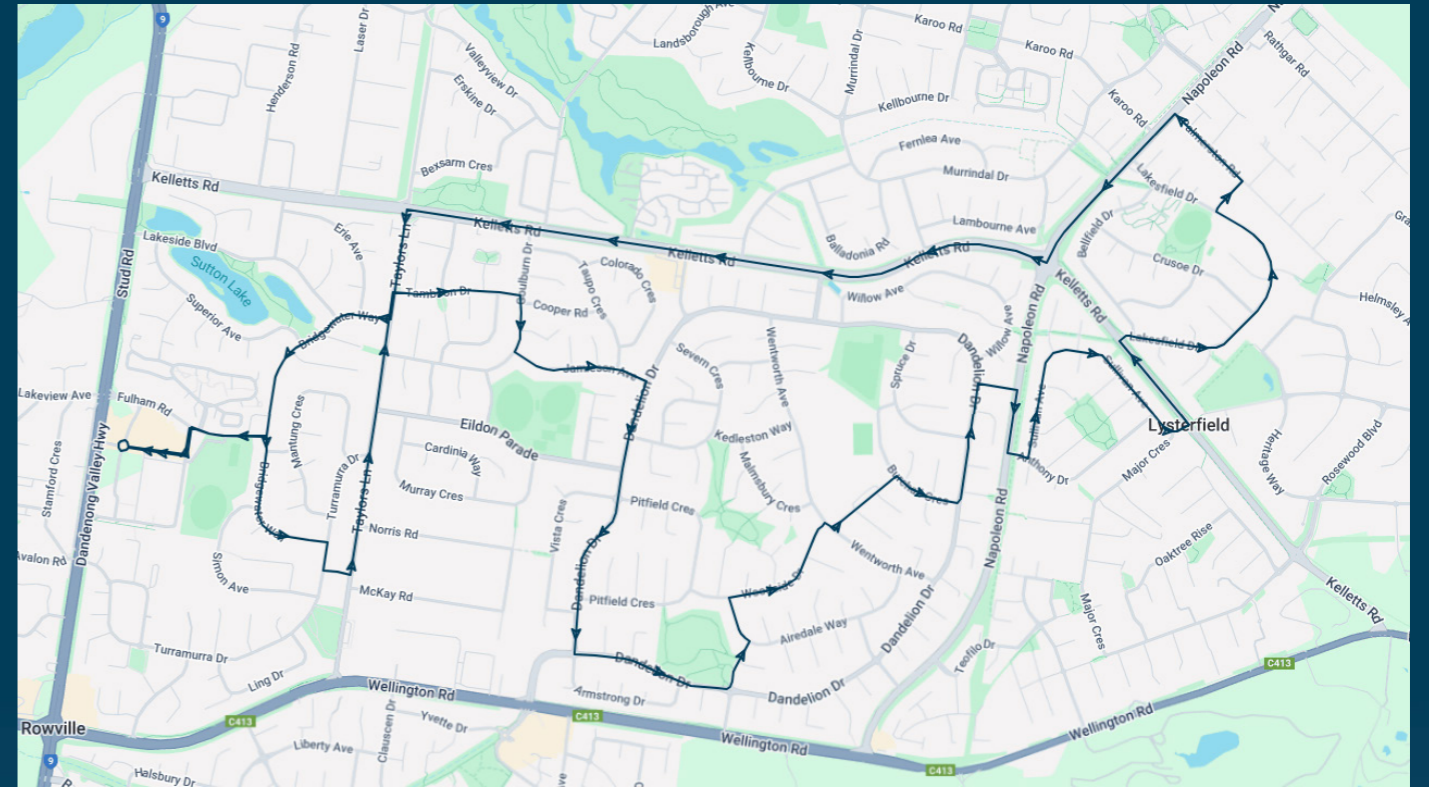

To view our list of live tracked services, visit www.venturabus.com.au

Timetable Printed : 30 September 2024

St Simon's Primary School - Rowville

Route: 1055 | Afternoon

Stop ID	Stop Name	Time	Stop ID	Stop Name	Time
21314	Stud Park SC - Bay 1	15:30			
13339	Rowville Community Centre/Fulham Rd	15:31			
15713	Simon Ave/Bridgewater Way	15:32			
15712	Turrumurra Dr/Bridgewater Way	15:33			
15711	Taylor's Lane/Bernard Hamilton Way	15:33			
48871	Keiwa Pl/Jamieson Ave	15:39			
16500	Jamieson Ave/Dandelion Dr	15:40			
23570	Pitfield Cres/Dandelion Dr	15:41			
15214	Armstrong Dr/Dandelion Dr	15:42			
15213	Peregrine Reserve/Dandelion Dr	15:43			
12540	Milfull Ct/Dandelion Dr	15:48			
15206	Major Cres/Sullivan Ave	15:52			
15197	Lakesfield Dr/Kellets Rd	15:53			
13909	Bellfield Dr/Lakesfield Dr	15:54			
48870	Marmont Pl/Palmerston Rd	15:57			
21315	Stud Park SC	16:10			

St Simon's Primary School - Rowville

Route: 1055 | Afternoon

TURN DIRECTIONS

Via u-turn at roundabout, Left at end of road, Right Fulham Rd, Right Bridgewater Way, Right Turrumurra Dr, Left Bernard Hamilton Way, Left Taylor's Ln, Right Tamboon Dr, Right Goulburn Dr, Left Jamieson Ave, Right Dandelion Dr, Left Dandelion Dr (at Silkwood Way roundabout), Left Pinehill Dr, Left Airedale Way, Right Woodside Dr, Right Wentworth Ave, Left Humphreys Way, Right Burchall Cres, Left Dandelion Dr, Right Bark Ave, Right Napoleon Rd, Left Anthony Dr, Left Sullivan Ave, Left Kellets Rd, Right Lakesfield Dr, Right Kim Bolton Dr, Left Palmerston Rd to Marmont Pl/Palmerston Rd. Then runs express to Stud Park SC via Palmerston Rd, Left Napoleon Rd, Right Kellets Rd, Left Taylor's Ln, Right Bridgewater Way, Right Fullham Rd, Left into Stud Park SC