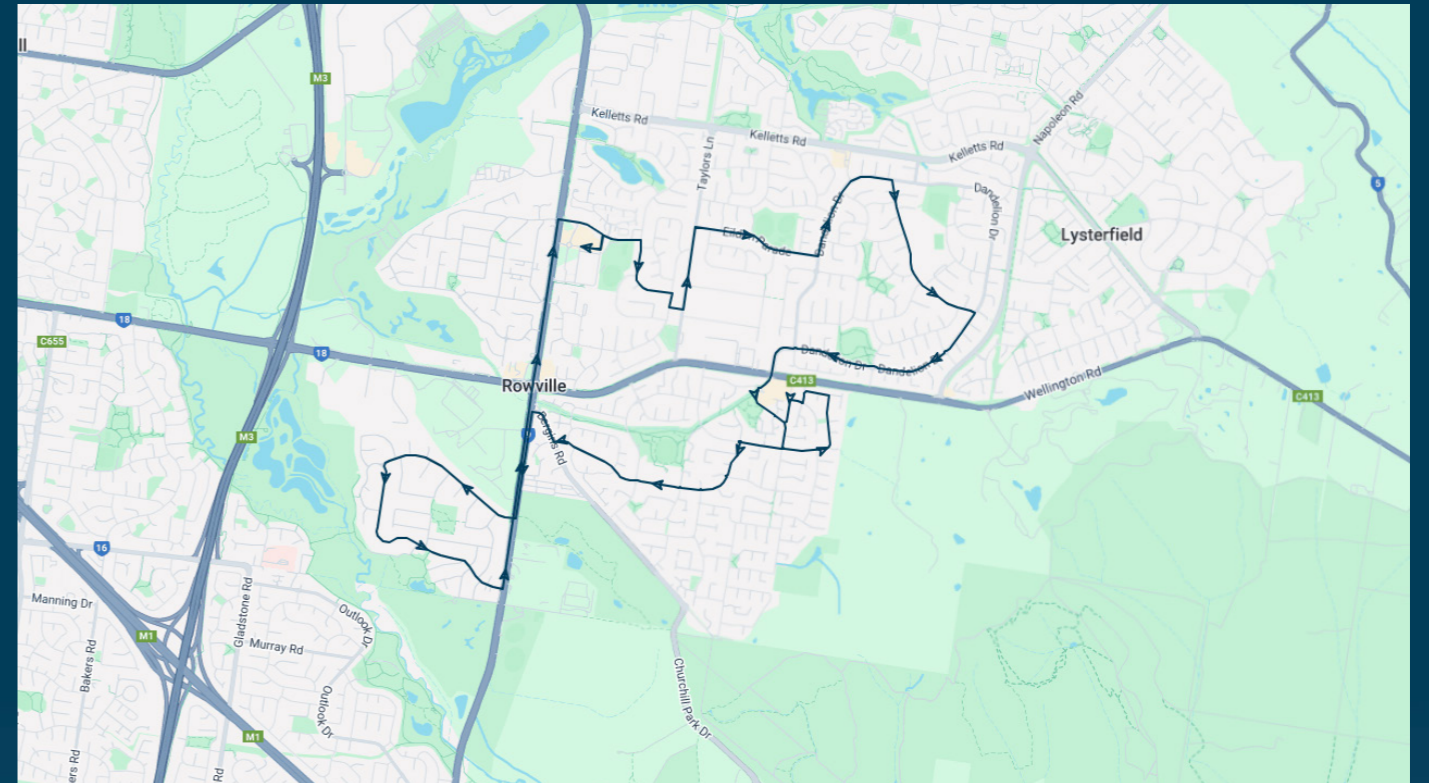

Stop ID	Stop Name	Time	Stop ID	Stop Name	Time
21314	Stud Park SC - Bay 1	15:30			
13339	Rowville Community Centre/Fulham Rd	15:31			
15713	Simon Ave/Bridgewater Way	15:32			
15712	Turramurra Dr/Bridgewater Way	15:32			
15711	Taylor's Lane/Bernard Hamilton Way	15:33			
11561	Taylor's Lane/Eildon Pde	15:34			
11562	Tyers Cres/Eildon Pde	15:35			
11563	Metcalf Cres/Eildon Pde	15:36			
11564	Jamieson Ave/Dandelion Dr	15:37			
11565	Severn Cres/Dandelion Dr	15:37			
11566	Celestial Ct/Dandelion Dr	15:38			
11567	Balmoral Ct/Wentworth Ave	15:39			
11568	Eggleton Rise/Wentworth Ave	15:39			
11569	Woodside Dr/Wentworth Ave	15:40			
12537	Airedale Way/Wentworth Ave	15:41			
15267	Wetherby Ct/Dandelion Dr	15:42			
15268	Peregrine Reserve/Dandelion Dr	15:43			
15269	Armstrong Dr/Dandelion Dr	15:44			
15271	Wellington Village SC/Braeburn Pde	15:45			
41177	Ada St/Braeburn Pde	15:46			
15275	Pia Dr/Trisha Dr	15:51			
13929	Pickworth Cres/Buckingham Dr	15:52			
14175	Bergins Rd/Stud Rd	15:55			
14174	Sunshine St/Stud Rd	15:56			
48868	Rupicola Cr/Timbertop Dr	15:58			
14231	Timbertop Dr/Stud Rd	16:03			
15147	Bergins Rd/Stud Rd	16:05			
15148	Avalon Rd/Stud Rd	16:07			
21315	Stud Park SC	16:10			

Times listed are estimated times only, it is advised to arrive at your stop earlier than the listed time to avoid missing your bus.

You can also download the Ventura Tracker app to view real time bus locations of all services

St Simon's Primary School - Rowville

Route: 1114 | Afternoon

TURN DIRECTIONS

Via u-turn at roundabout, Left at end of road, Right Fullham Rd, Right Bridgewater Way, Right Turramurra Dr, Left Bernard Hamilton Way, Left Taylor Ln, Right Eildon Pde, Left Dandelion Dr, Right Wentworth Ave, Right Dandelion Dr, Cont Silkwood Way, Cont Braeburn, Cont Gearon Ave, Left Quail Way, Right Holly Green Cl, Left Gearon Ave, Right Clausen Dr, Left Trisha Dr, Cont Buckingham Dr, Right Bergins Rd, Left Stud Rd, Right Timbertop Dr, Left Seebeck Rd, Left Stud Rd, Right Fullham Rd, Right 2nd road, Left 1st road to Stud Park SC

To view our list of live tracked services, visit www.venturabus.com.au

Timetable Printed : 30 September 2024