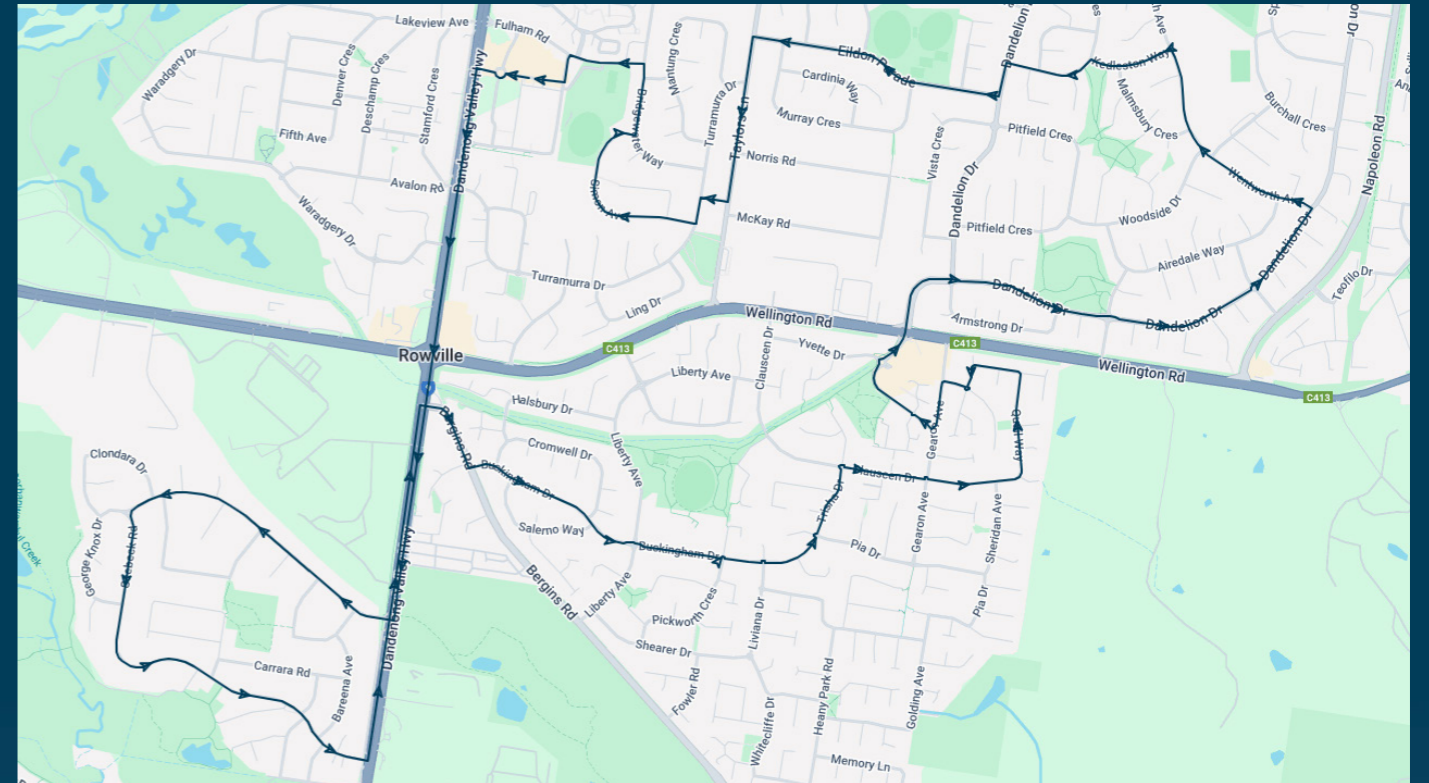

St Simon's Primary School - Rowville

Route: 1054 | Morning

Stop ID	Stop Name	Time	Stop ID	Stop Name	Time
21314	Stud Park SC - Bay 1	08:05			
14176	Turrumurra Dr/Stud Rd	08:06			
14175	Bergins Rd/Stud Rd	08:08			
14174	Sunshine St/Stud Rd	08:09			
48868	Rupicola Crt/Timbertop Dr	08:11			
14231	Timbertop Dr/Stud Rd	08:17			
13928	Buckingham Dr/Bergins Rd	08:20			
13929	Pickworth Cres/Buckingham Dr	08:22			
15703	Gilda Ct/Trisha Dr	08:23			
41176	Ada St/Braeburn Pde	08:28			
15216	Wellington Rd/Braeburn Pde	08:29			
15214	Armstrong Dr/Dandelion Dr	08:30			
15213	Peregrine Reserve/Dandelion Dr	08:31			
15212	Wetherby Ct/Dandelion Dr	08:32			
16494	Airedale Way/Wentworth Ave	08:34			
16495	Woodside Dr/Wentworth Ave	08:34			
16496	Kedleston Way/Wentworth Ave	08:35			
16501	Dandelion Dr/Eildon Pde	08:37			
16502	Tyers Cres/Eildon Pde	08:38			
16503	Taylors Lane/Eildon Pde	08:39			
15283	Taylors Lane/Bernard Hamilton Way	08:41			
15285	Simon Ave/Bridgewater Way	08:43			
15184	Rowville Community Centre/Fulham Rd	08:44			
21315	Stud Park SC	08:45			

Times listed are estimated times only, it is advised to arrive at your stop earlier than the listed time to avoid missing your bus.

You can also download the Ventura Tracker app to view real time bus locations of all services

St Simon's Primary School - Rowville

Route: 1054 | Morning

TURN DIRECTIONS

Via Fullham Rd, Left Stud Rd, Right Timbertop Dr, Left Seebeck Rd, Left Stud Rd, Right Bergins Rd, Left Buckingham Dr, Cont Trisha Dr, Right Clauscen Dr, Cont Quail Way, Right Holly Green Cl, Left Gearon Ave, Right Braeburn Pde, Cont Silkwood Way, Cont Dandelion Dr, Left Wentworth Ave, Left Kedleston Way, Left Severn Cres, Left Dandelion Dr, Right Eildon Pde, Left Taylors Ln, Right Bernard Hamilton Way, Left Turramurra Dr, Right Simon Ave, Left Bridgewater Way, Left Fullam Rd, Left into Stud Park SC