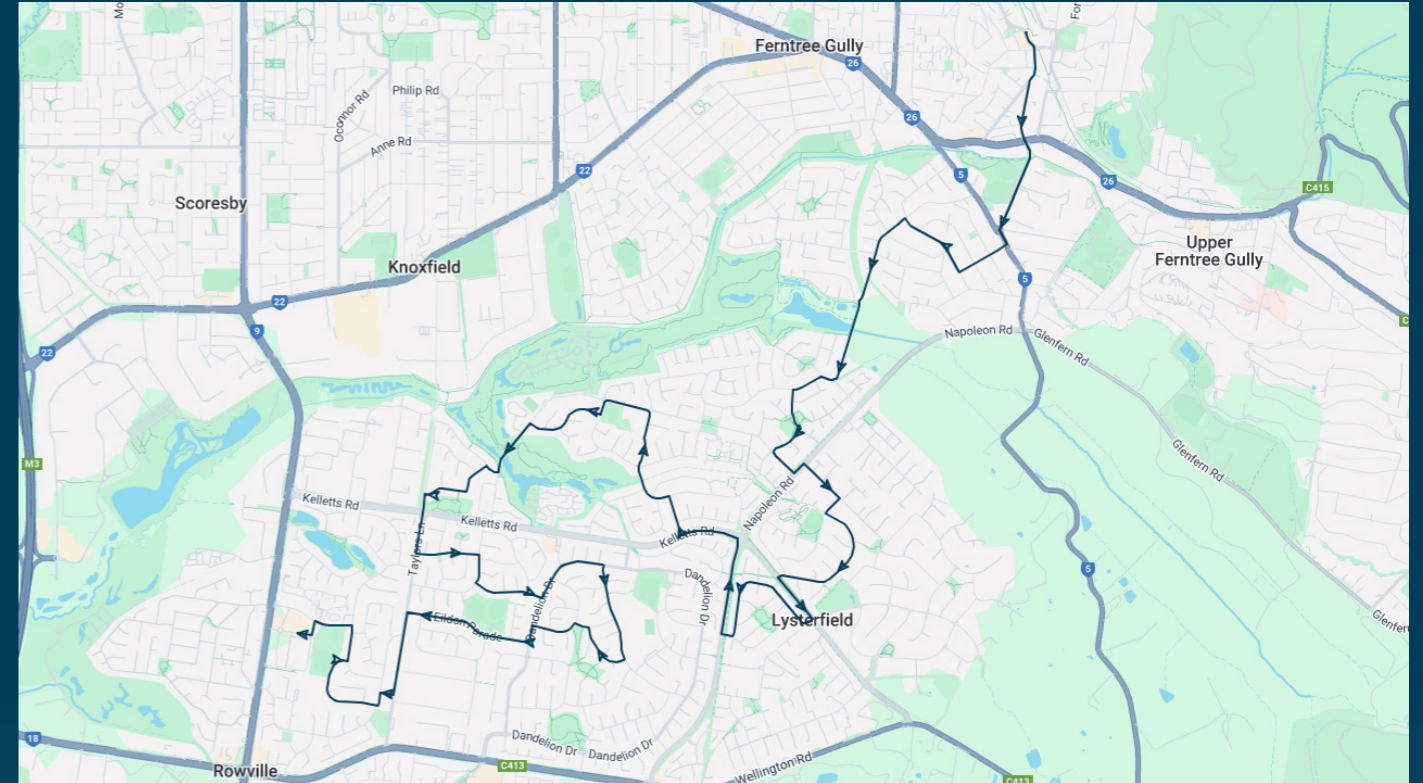

Times listed are estimated times only, it is advised to arrive at your stop earlier than the listed time to avoid missing your bus.

You can also download the Ventura Tracker app to view real time bus locations of all services

St Simon's Primary School - Rowville

Route: 1106 | Morning

TURN DIRECTIONS

Via Station St, Left Selman Ave, Cont Brenock Park Dr, Left Glenfern Rd, Right Norman St, Right Roberts St, Left Blackwood Park Rd, Right Victoria Park Ave, Left Sovereign Crest Blvd, Right Murrindal Dr, Left Karoo Rd, Left Napoleon Rd, Right Palmerston Rd, Right Kim Bolton Dr, Left Lakesfield Dr, Left Kelletts Rd, Right Sullivan Ave, Right Anthony Dr, Right Napoleon Rd, Left Kelletts Rd, Right Jacob Dr, Left Murrindal Dr, Left Karoo Rd, Left Kellbourne Dr, Right Lansborough Ave, Left Karoo Rd, Right Valleyview Dr, Left Bexsarm Cres, Left Taylors Ln, Left Tamboon Dr, Right Goulburn Dr, Left Jamieson Ave, Left Dandelion Dr, Right Wentworth Ave, Right Malmsbury Cres, Left Kedelston Way, Left Severn Cres, Left Dandelion Dr, Right Eildon Pde, Left Taylors Ln, Right Bernard Hamilton Way, Left Turrumurra Dr, Right Simon Ave, Left Bridgewater Way, Left Fullham Rd, Left 1st road, Right 1st road to Stud Park SC

To view our list of live tracked services, visit www.venturabus.com.au

Timetable Printed : 30 September 2024