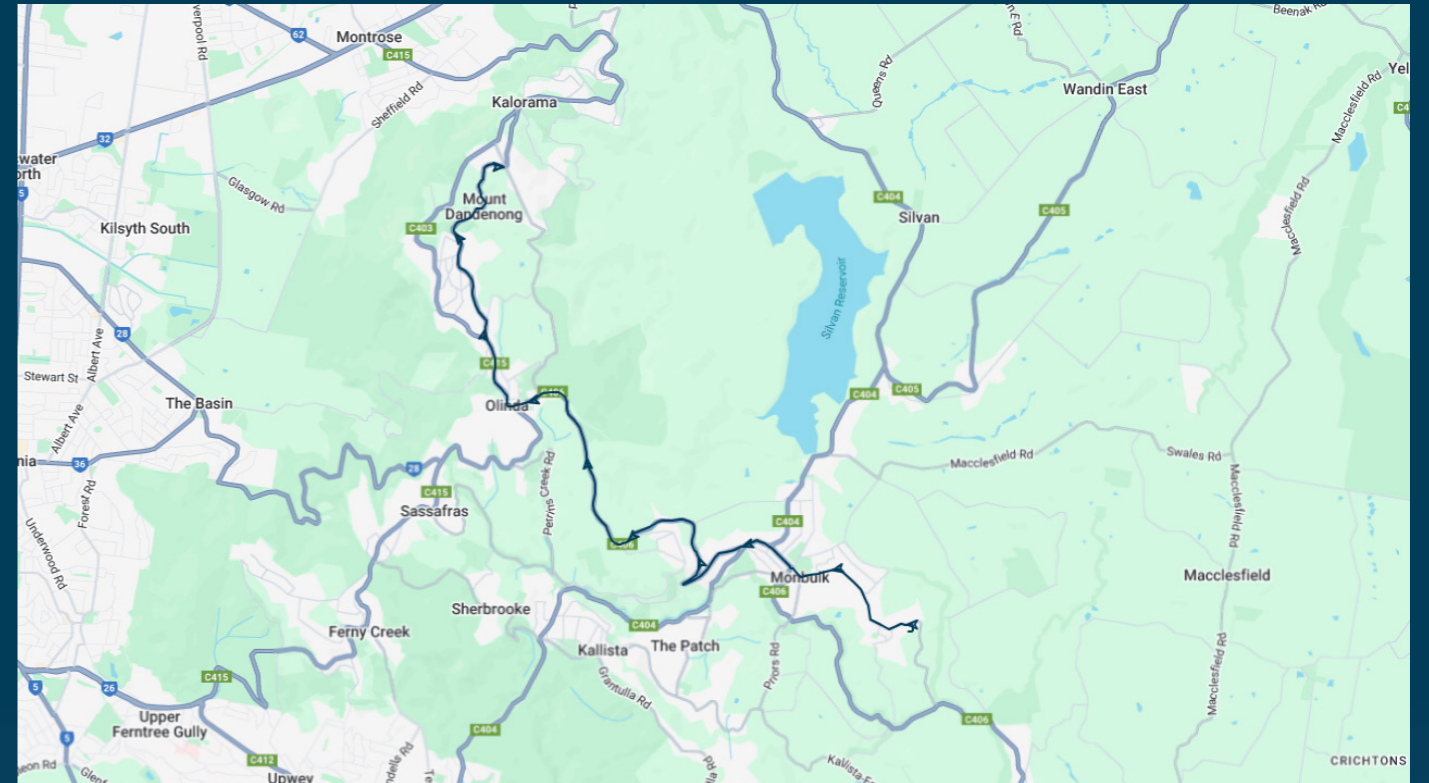

You can also download the Ventura Tracker app to view real time bus locations of all services

St Paul's Primary School - Monbulk

Route: 5017 (SBSC) | Afternoon

Stop ID	Stop Name	Time	Stop ID	Stop Name	Time
44558	Monbulk College	15:20			
MONPS	Monbulk Primary School/Main Rd	15:23			
	Spencer Rd/Olinda-Monbulk Rd	15:34			
45205	Hacketts Rd/Olinda-Monbulk Rd	15:36			
45228	Olinda - Hall/Olinda-Monbulk Rd	15:44			
	Olinda Township/Olinda-Monbulk Rd	15:45			
8912	Kellys - Ridge Rd/Mt Dandenong Tourist Rd	15:50			
8913	Toorak Rd/Mt Dandenong Tourist Rd	15:52			
8915	St Clare's Church/Mt Dandenong Tourist Rd	15:54			
8918	Helen Rd/Mt Dandenong Tourist Rd	15:56			
8921	Falls Rd/Mt Dandenong Tourist Rd	16:00			

St Paul's Primary School - Monbulk

Route: 5017 (SBSC) | Afternoon

TURN DIRECTIONS

Change from Route 5043 at Monbulk College ### Via Left David Hill Rd, Right Main Rd, Cont Monbulk Rd, Right Olinda-Monbulk Rd, Right Mt Dandenong Tourist Rd, Left Ridge Rd, Right Kellys Car Park, Left Mt Dandenong Tourist Rd to Falls Rd

You can also download the Ventura Tracker app to view real time bus locations of all services