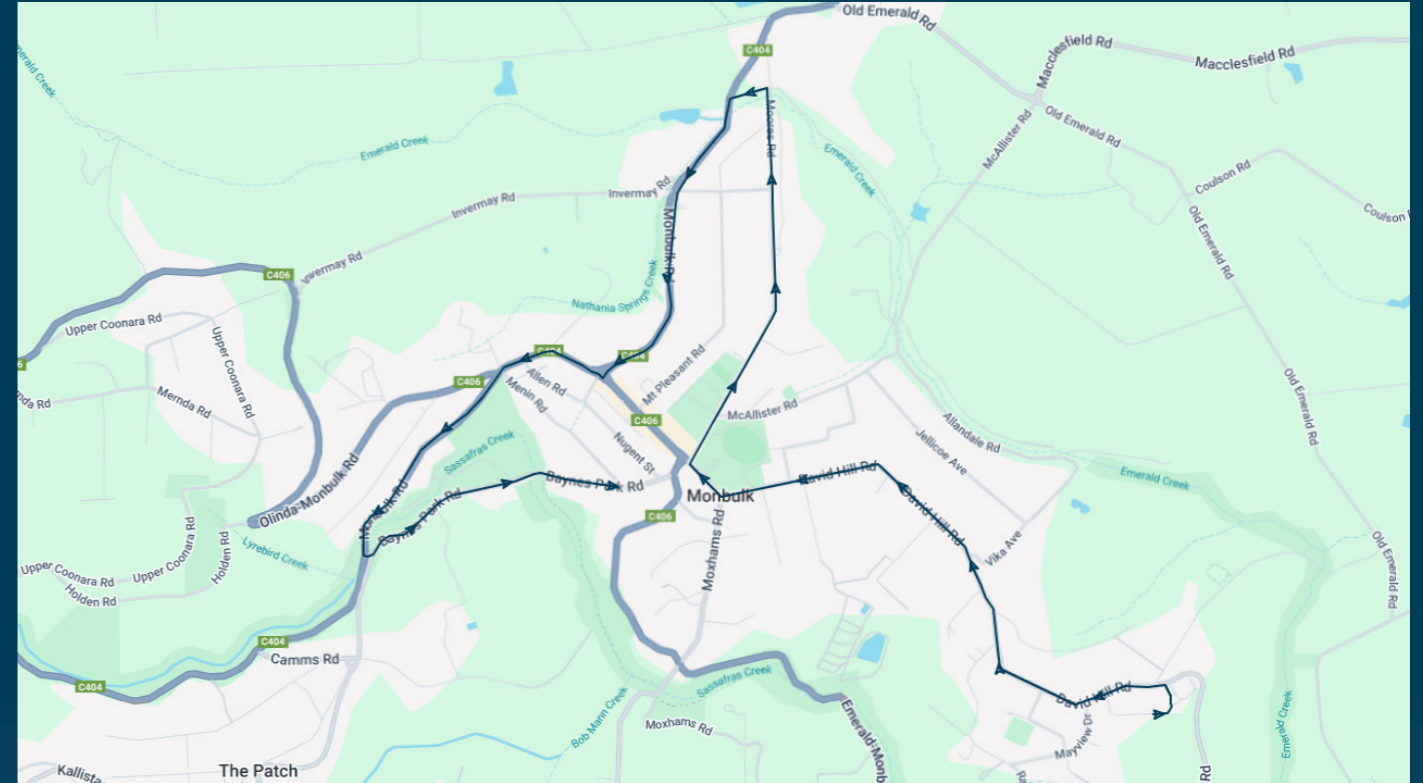

You can also download the Ventura Tracker app to view real time bus locations of all services

St Paul's Primary School - Monbulk

Route: 5106 | Afternoon

Stop ID	Stop Name	Time	Stop ID	Stop Name	Time
44558	Monbulk College	15:15			
46557	Monbulk Primary School/Main Rd	15:16			
46558	St Paul's Catholic PS/Moores Rd	15:16			
14565	Invermay Rd/Monbulk Rd	15:17			
14566	535 Monbulk Rd	15:18			
14667	Monbulk Aquatic Centre/Baynes Park Rd	15:19			
14668	Menin Rd/Baynes Park Rd	15:20			

St Paul's Primary School - Monbulk

Route: 5106 | Afternoon

TURN DIRECTIONS

Via Left David Hill Rd, Right Main Rd, Right Moores Rd, Left Emerald Creek Rd, Left Monbulk Rd, 3rd exit at roundabout, Left Baynes Park Rd to Menin Rd

You can also download the Ventura Tracker app to view real time bus locations of all services