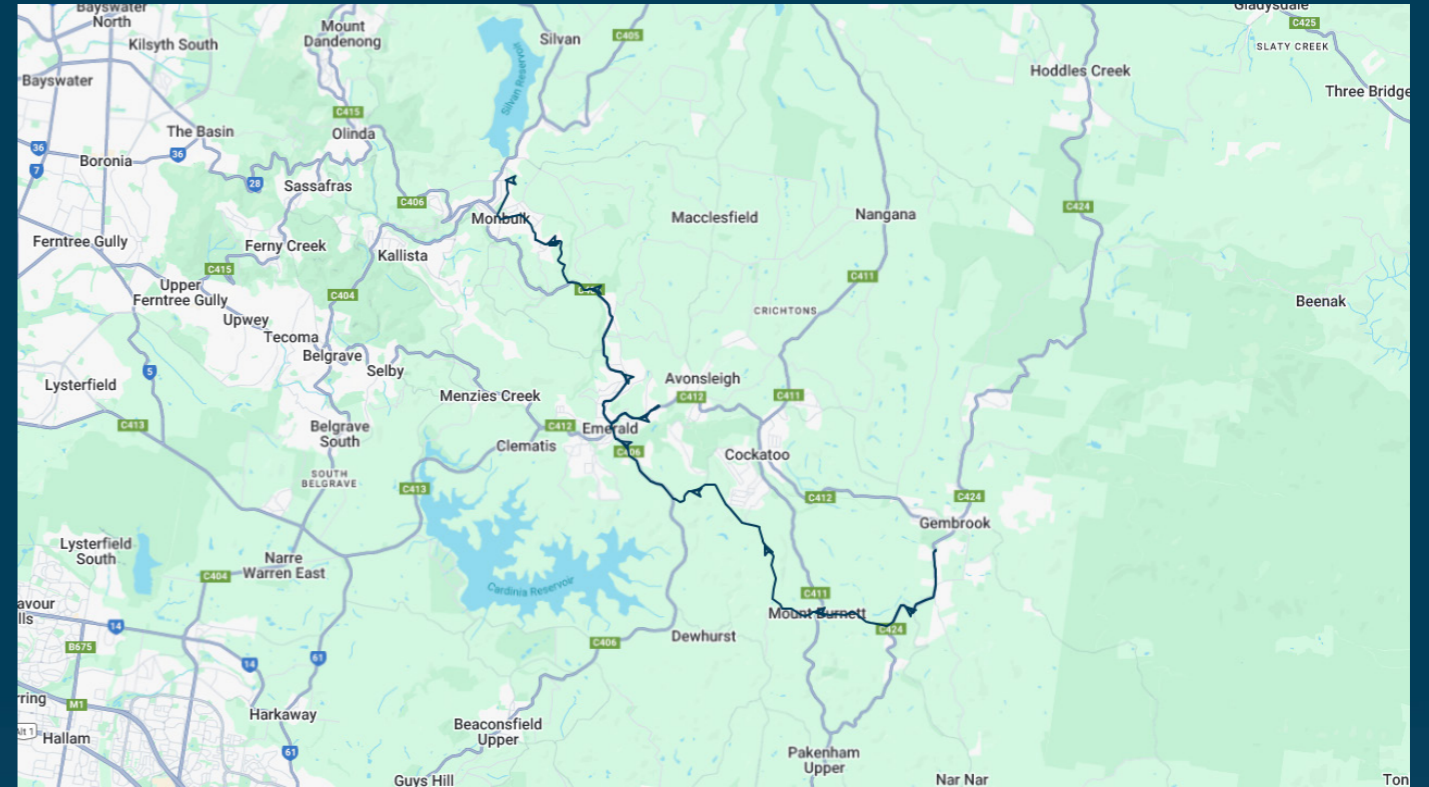

You can also download the Ventura Tracker app to view real time bus locations of all services

St Paul's Primary School - Monbulk

Route: 5042 (SBSC) | Morning

Stop ID	Stop Name	Time	Stop ID	Stop Name	Time
	Watkins Lane/Gembrook Rd	07:50			
44792	Boyd Rd/Gembrook Rd	07:53			
44793	Mt Eirene Rd/Gembrook Rd	07:54			
	Bessie Creek Rd/Gembrook Rd	07:55			
	Mt Burnett Rd/Gembrook Rd	07:57			
	Matters Rd/Paternoster Rd	07:58			
	Viewhill Rd/Paternoster Rd	08:01			
	Halcyon Gr/Paternoster Rd	08:06			
	21 Paternoster Rd	08:08			
22503	Ozone Ave/Beaconsfield-Emerald Rd	08:10			
22504	Station Ave/Beaconsfield-Emerald Rd	08:12			
46554	Emerald Secondary College	08:15			
13956	Beaconsfield-Emerald Rd	08:19			
	Barnshaw Ln/Emerald-Monbulk Rd	08:20			
	Florence Ave/Emerald-Monbulk Rd	08:22			
	Charman Ave/Emerald-Monbulk Rd	08:24			
	Holman Rd/Emerald-Monbulk Rd	08:27			
44558	Monbulk College	08:32			
44556	St Paul's Primary School	08:38			

St Paul's Primary School - Monbulk

Route: 5042 (SBSC) | Morning

TURN DIRECTIONS

Via Gembrook Rd, Right Mt Burnett Rd, Left Pakenham Rd, Right Paternoster Rd, Right Beaconsfield-Emerald Rd, Right Main St, Right Belgrave-Gembrook Rd, Left into Emerald Secondary College, Right Belgrave-Gembrook Rd, u-turn at Beaconsfield-Emerald roundabout, Left Emerald-Monbulk Rd, Right David Hill Rd, Left into Monbulk College, Left David Hill Rd, Right Moores Rd, Left Prices Rd to St Paul's Primary School