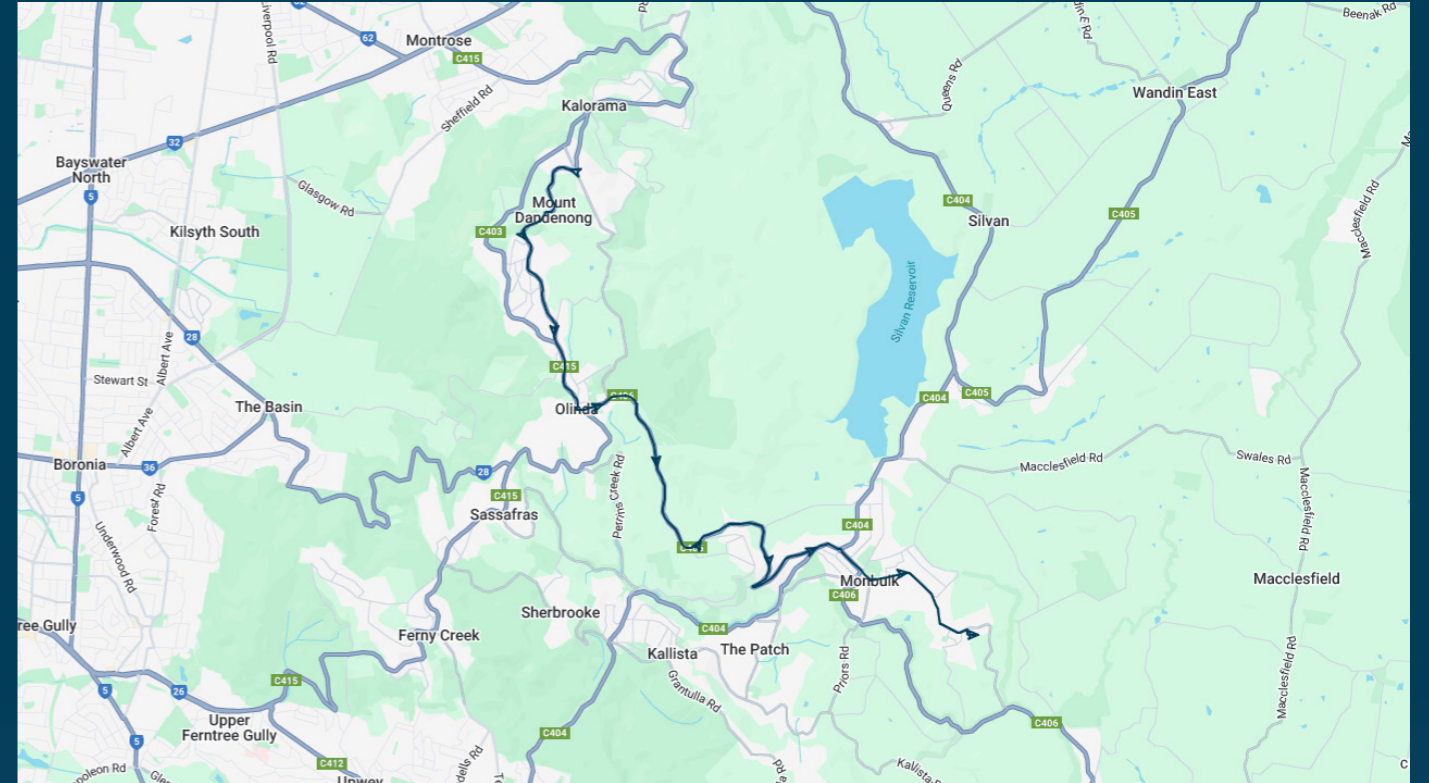

St Paul's Primary School - Monbulk

Route: 5013 (SBSC) | Morning

Stop ID	Stop Name	Time	Stop ID	Stop Name	Time
9812	Falls Rd/Mt Dandenong Tourist Rd	08:05			
9809	Helens Rd/Mt Dandenong Tourist Rd	08:07			
9806	St Clare's Church/Mt Dandenong Tourist Rd	08:10			
9804	Giddens Ln/Mt Dandenong Tourist Rd	08:11			
9802	Dandenong Hotel/Mt Dandenong Tourist Rd	08:12			
9801	Parsons Lane/Monash Ave	08:14			
45194	Olinda Reserve/Olinda-Monbulk Rd	08:15			
45200	Hacketts Rd/Olinda-Monbulk Rd	08:18			
	Spencer Rd/Olinda-Monbulk Rd	08:20			
46557	Monbulk Primary School/Main Rd	08:25			
44558	Monbulk College	08:28			

St Paul's Primary School - Monbulk

Route: 5013 (SBSC) | Morning

TURN DIRECTIONS

Change at Monbulk College for Route 5042 to St Paul's Primary School ### Via Mt Dandenong Tourist Rd, Left Parsons Ln, Right Monash Ave, Left Mt Dandenong Tourist Rd, Left Olinda-Monbulk Rd, Left Monbulk Rd, Right Main Rd, Left David Hill Rd, Right into Monbulk College

You can also download the Ventura Tracker app to view real time bus locations of all services

St Paul's Primary School - Monbulk

Route: 5017 (SBSC) | Afternoon

Stop ID	Stop Name	Time	Stop ID	Stop Name	Time
44558	Monbulk College	15:20			
MONPS	Monbulk Primary School/Main Rd	15:23			
	Spencer Rd/Olinda-Monbulk Rd	15:34			
45205	Hacketts Rd/Olinda-Monbulk Rd	15:36			
45228	Olinda - Hall/Olinda-Monbulk Rd	15:44			
	Olinda Township/Olinda-Monbulk Rd	15:45			
8912	Kellys - Ridge Rd/Mt Dandenong Tourist Rd	15:50			
8913	Toorak Rd/Mt Dandenong Tourist Rd	15:52			
8915	St Clare's Church/Mt Dandenong Tourist Rd	15:54			
8918	Helen Rd/Mt Dandenong Tourist Rd	15:56			
8921	Falls Rd/Mt Dandenong Tourist Rd	16:00			

You can also download the Ventura Tracker app to view real time bus locations of all services