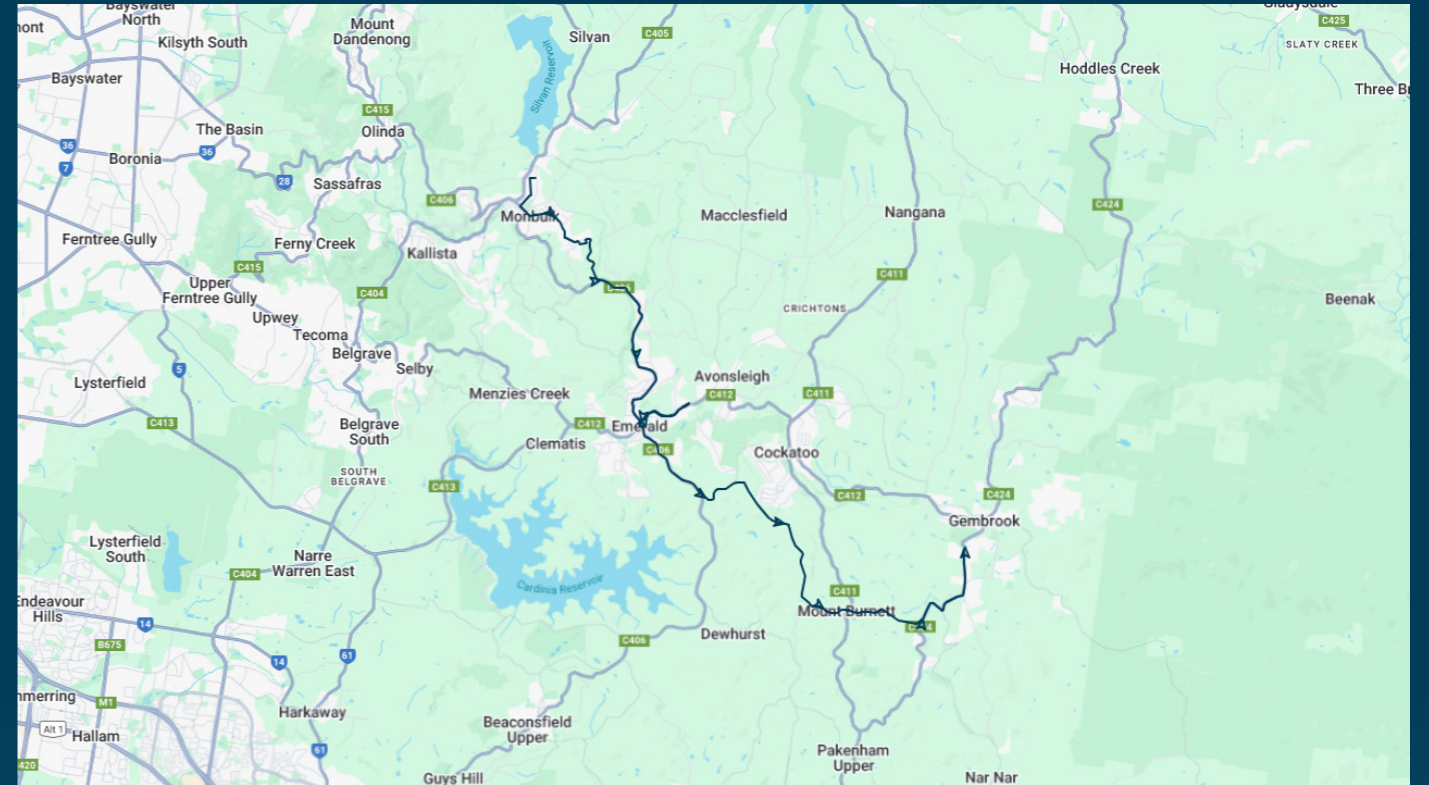

You can also download the Ventura Tracker app to view real time bus locations of all services

St Paul's Primary School - Monbulk

Route: 5043 (SBSC) | Afternoon

Stop ID	Stop Name	Time	Stop ID	Stop Name	Time
44556	St Paul's Primary School	15:05			
44558	Monbulk College	15:25			
	Holman Rd/Emerald Rd	15:30			
47499	Poplar Cres/Emerald-Monbulk Rd	15:32			
	Lakeside Dr/Emerald-Monbulk Rd	15:36			
	Davey Rd/Emerald-Monbulk Rd	15:37			
13956	Beaconsfield-Emerald Rd	15:38			
46554	Emerald Secondary College	15:40			
22513	Station Ave/Beaconsfield-Emerald Rd	15:44			
22514	Ozone Ave/Beaconsfield-Emerald Rd	15:46			
	Opp 21 Paternoster Rd	15:49			
	Halcyon Grv/Paternoster Rd	15:51			
	View Hill Rd/Patenoster Rd	15:54			
	Matters Rd/Patternoster Rd	15:59			
44811	Mt Burnett Rd/Gembrook Rd	16:00			
	Bessie Creek Rd/Gembrook Rd	16:02			
44812	Mt Eirene Rd/Gembrook Rd	16:03			
44813	Boyd Rd/Gembrook Rd	16:04			
	Watkins Ln/Gembrook Rd	16:07			

Times listed are estimated times only, it is advised to arrive at your stop earlier than the listed time to avoid missing your bus.

You can also download the Ventura Tracker app to view real time bus locations of all services

St Paul's Primary School - Monbulk

Route: 5043 (SBSC) | Afternoon

TURN DIRECTIONS

Via Prices Rd, Left Mt Pleasant Rd, Left Main Rd, Left David Hill Rd, Right into Monbulk College, Left David Hill Rd, Left Emerald-Monbulk Rd, Right Belgrave-Gembrook Rd, u-turn at Beaconsfield-Emerald Rd roundabout, Left into Emerald Secondary College, Right Belgrave-Gembrook Rd, Left Beaconsfield-Emerald Rd, Left Paternoster Rd, Left Pakenham Rd, Right Mt Burnet Rd, Left Gembrook Rd to Watkins Ln