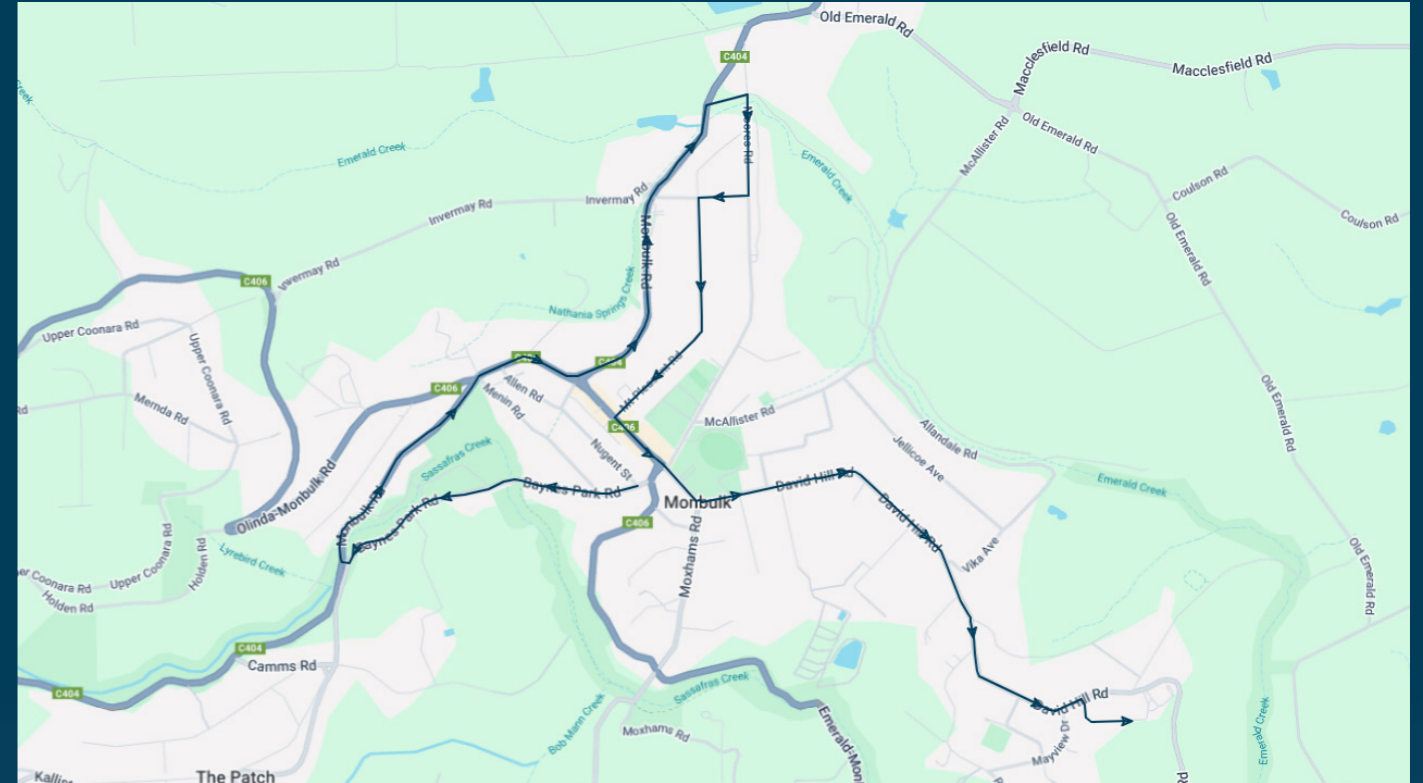

Times listed are estimated times only, it is advised to arrive at your stop earlier than the listed time to avoid missing your bus.

You can also download the Ventura Tracker app to view real time bus locations of all services

St Paul's Primary School - Monbulk

Route: 5043 (SBSC) | Afternoon

TURN DIRECTIONS

Via Prices Rd, Left Mt Pleasant Rd, Left Main Rd, Left David Hill Rd, Right into Monbulk College, Left David Hill Rd, Left Emerald-Monbulk Rd, Right Belgrave-Gembrook Rd, u-turn at Beaconsfield-Emerald Rd roundabout, Left into Emerald Secondary College, Right Belgrave-Gembrook Rd, Left Beaconsfield-Emerald Rd, Left Paternoster Rd, Left Pakenham Rd, Right Mt Burnet Rd, Left Gembrook Rd to Watkins Ln

To view our list of live tracked services, visit www.venturabus.com.au

Timetable Printed : 30 September 2024

St Paul's Primary School - Monbulk

Route: 5105 | Morning

Stop ID	Stop Name	Time	Stop ID	Stop Name	Time
---------	-----------	------	---------	-----------	------

TURN DIRECTIONS

Via Baynes Park Rd, Right Monbulk Rd, 1st exit at roundabout, Right Emerald Creek Rd, Right Moors Rd, Right Prices Rd, Left Mt Pleasant Rd, Left Main Rd, Left David Hill Rd, Right into Monbulk College