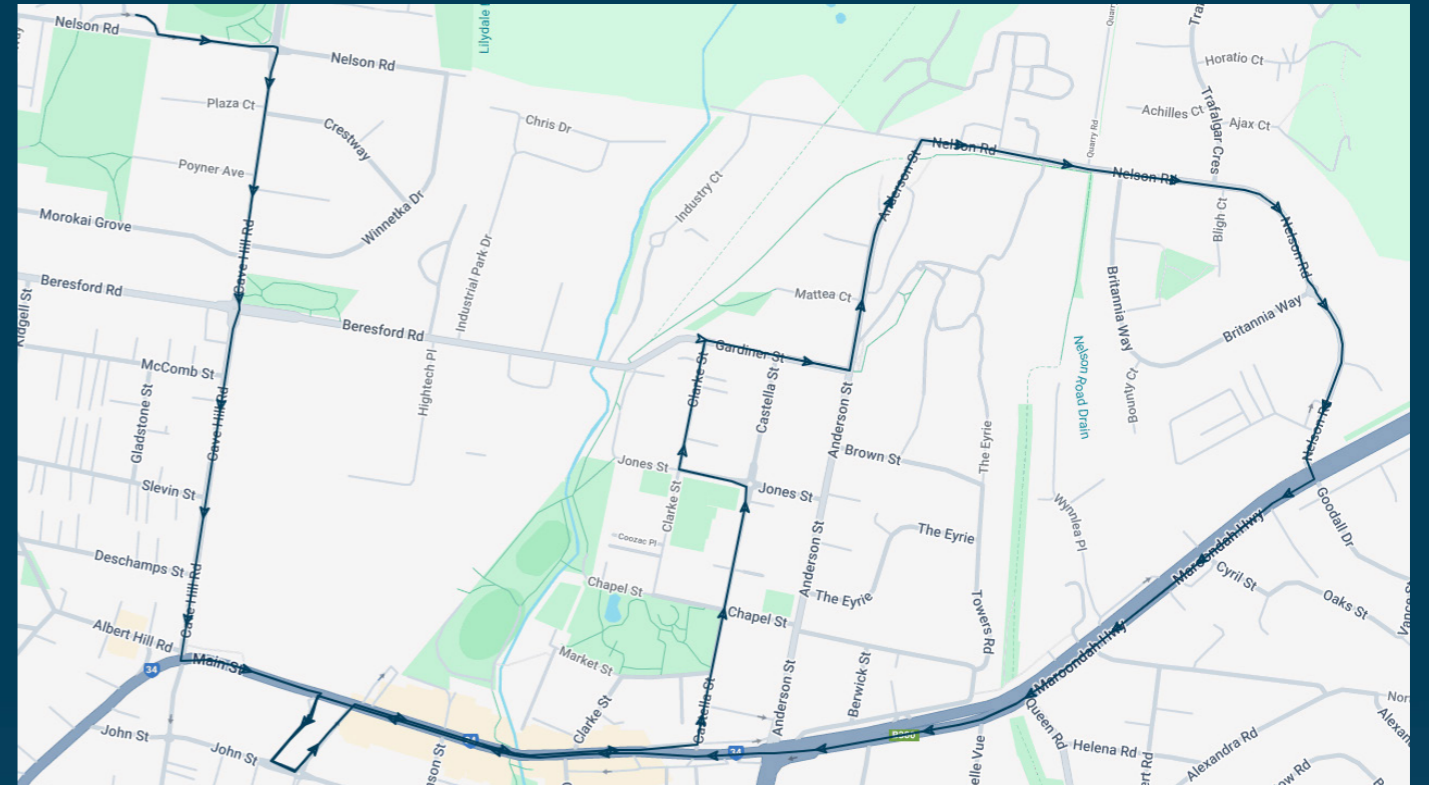

St Patrick's Primary School - Lilydale

Route: 2573 | Afternoon

TURN DIRECTIONS

Via Clarke St, Right Gardiner St, Left Anderson St, Right into Mt Lilydale Mercy College, Left Anderson St, Right Gardiner St, Cont Beresford Rd, Left Cave Hill Rd, Right Albert Hill Rd, Right Wilsons Ln, Right Victoria Rd, Left Switchback Rd, Left Rolling Hills Rd, Left Switchback Rd, Left Edward Rd, Left Chirnside Rd, Right Country Club Dr, Right Meadowgate Dr, Left West Link, Left Edward Rd, Right View Point Dr, Left into Chirnside Park SC

You can also download the Ventura Tracker app to view real time bus locations of all services

St Patrick's Primary School - Lilydale

Route: 2656 | Afternoon

Stop ID	Stop Name	Time	Stop ID	Stop Name	Time
44540	Lilydale Heights College	15:15			
22140	Crestway/Cave Hill Rd	15:15			
22138	Willmette Ct/Cave Hill Rd	15:16			
22136	McComb St/Cave Hill Rd	15:17			
28197	Lilydale Station	15:20			
44545	St Patricks Primary School	15:25			
qnee	Quarry Rd/Nelson Rd	15:26			
trnee	Trafalgar Cres/Nelson Rd	15:27			
brnee	Britannia Way/Nelson Rd	15:28			
mane	Maroondah Hwy/Nelson Rd	15:29			
21287	Cyril St/Maroondah Hwy	15:30			
21288	North Rd/Maroondah Hwy	15:31			
22154	Lilydale Post Office/Maroondah Hwy	15:35			
28197	Lilydale Station	15:38			

St Patrick's Primary School - Lilydale

Route: 2656 | Afternoon

TURN DIRECTIONS

Via Left Nelson Rd, Right Cave Hill Rd, Left Maroondah Hwy, Right William St West, Left John St, Left William St East to Lilydale Station, Right Maroondah Hwy, Left Castella St, Left Jones St, Right Clarke St, Right Gardner St, Left Anderson St, Right Nelson Rd, Right Maroondah Hwy, Left William St West, Left John St, Left William St East to Lilydale Station

You can also download the Ventura Tracker app to view real time bus locations of all services