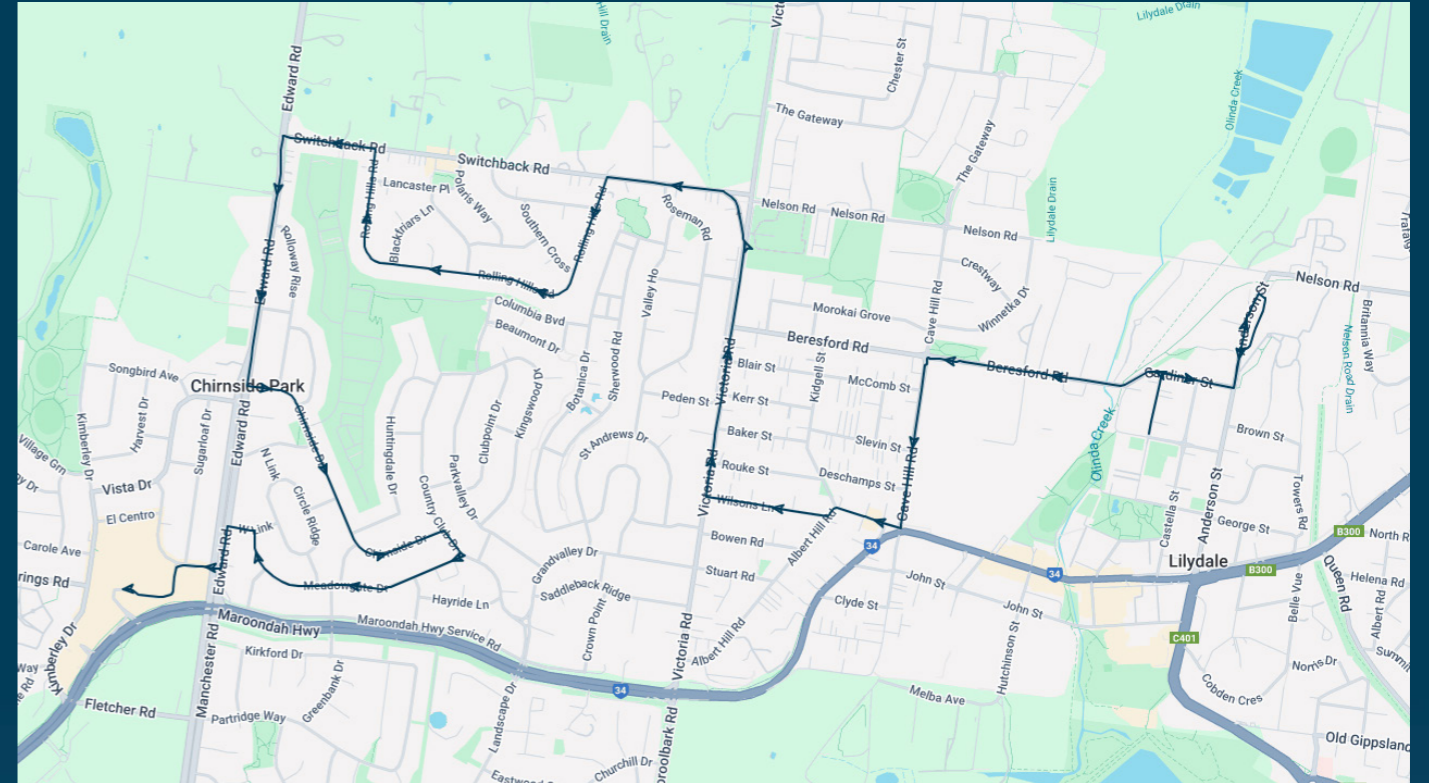

St Patrick's Primary School - Lilydale

Route: 2573 | Afternoon

Stop ID	Stop Name	Time
44545	St Patricks Primary School	15:30
44541	Mt Lilydale Mercy College	15:33
22136	McComb St/Cave Hill Rd	15:34
46588	Lilydale West Primary School/Wilsons Ln	15:35
23523	Peden St/Victoria Rd	15:36
22273	Edward Rd/Switchback Rd	15:47
22149	Rolloway Rise/Edward Rd	15:48
16617	The Wallaby Run/Chirnside Dr	15:52
16616	Chirnside Dr/Country Club Dr	15:57
21296	Chirnside Park SC	16:00

St Patrick's Primary School - Lilydale

Route: 2573 | Afternoon

TURN DIRECTIONS

Via Clarke St, Right Gardiner St, Left Anderson St, Right into Mt Lilydale Mercy College, Left Anderson St, Right Gardiner St, Cont Beresford Rd, Left Cave Hill Rd, Right Albert Hill Rd, Right Wilsons Ln, Right Victoria Rd, Left Switchback Rd, Left Rolling Hills Rd, Left Switchback Rd, Left Edward Rd, Left Chirnside Rd, Right Country Club Dr, Right Meadowgate Dr, Left West Link, Left Edward Rd, Right View Point Dr, Left into Chirnside Park SC

St Patrick's Primary School - Lilydale

Route: 2656 | Afternoon

TURN DIRECTIONS

Via Left Nelson Rd, Right Cave Hill Rd, Left Maroondah Hwy, Right William St West, Left John St, Left William St East to Lilydale Station, Right Maroondah Hwy, Left Castella St, Left Jones St, Right Clarke St, Right Gardner St, Left Anderson St, Right Nelson Rd, Right Maroondah Hwy, Left William St West, Left John St, Left William St East to Lilydale Station

You can also download the Ventura Tracker app to view real time bus locations of all services