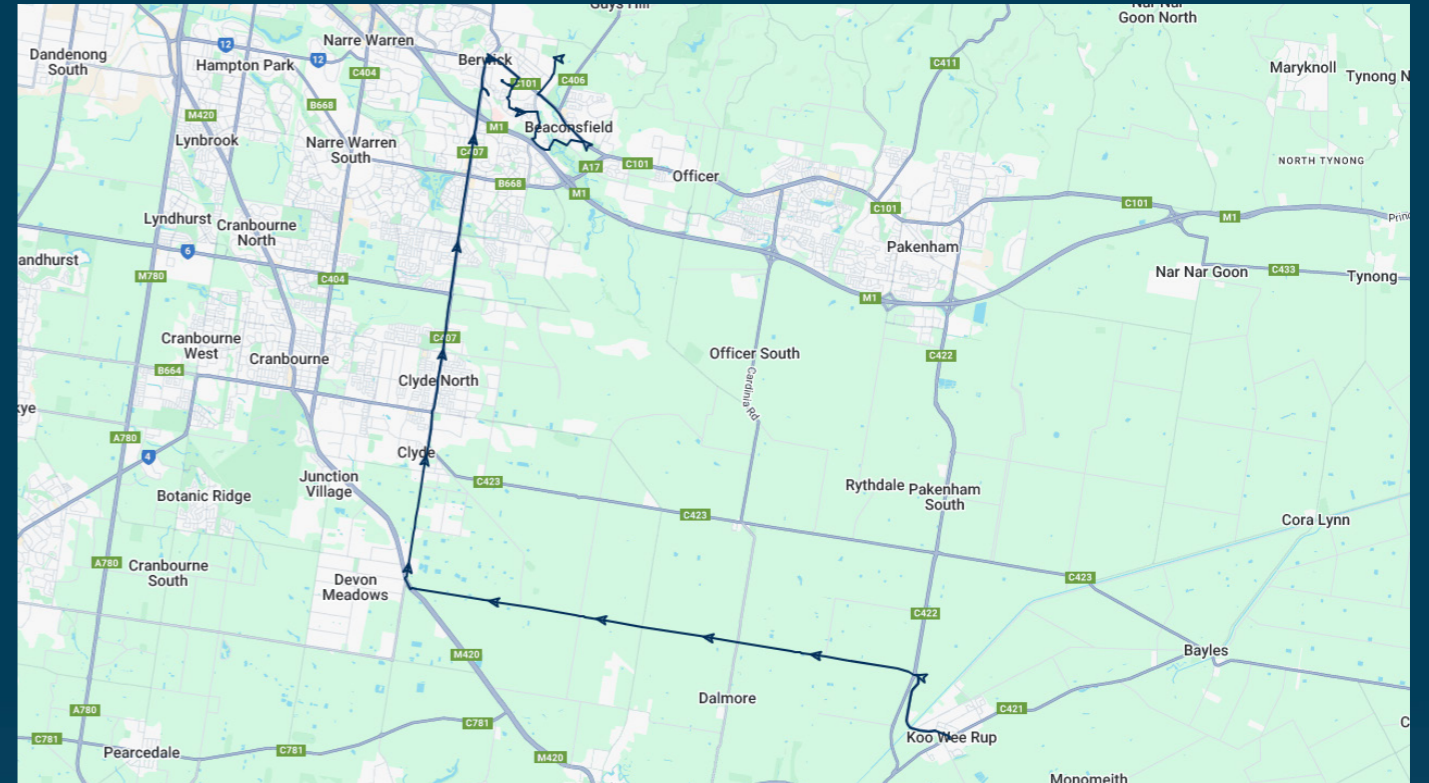

## Route: 1522 | Morning

Stop ID	Stop Name	Time	Stop ID	Stop Name	Time
38022	Koo Wee Rup Bus Interchange/Rossiter Rd	07:15	22796	Kevin Cl/Soldiers Rd	08:13
50cln	50 Clyde-Five Ways Rd	07:15	22797	Beaconsfield Station/Kenilworth Ave	08:15
38680	Moores Rd/Clyde-Five Ways Rd	07:15	45615	St Francis Xavier College/Beaconsfield Ave	08:18
38681	Beechers Rd/Clyde-Five Ways Rd	07:15	3462	Haileybury College/Princes Hwy	08:23
grcln	Grand Belmond Ave/Clyde-Five Ways Rd	07:15	3461	Woods St/Princes Hwy	08:21
wacln	Waterman Dr/Clyde-Five Ways Rd	07:15	45690	Funston St/Manuka Rd	08:27
27944	Pattersons Rd/Berwick-Cranbourne Rd	07:15	44470	Berwick Secondary College	08:33
27942	Newbridge Blvd/Berwick-Cranbourne Rd	07:40			
27940	Heather Gr/Berwick-Cranbourne Rd	07:41			
27938	Clydevale Ave/Berwick-Cranbourne Rd	07:41			
27934	Plymouth Blvd/Berwick-Cranbourne Rd	07:42			
27932	Hammersley Rd/Berwick-Cranbourne Rd	07:43			
27930	Thompsons Rd/Berwick-Cranbourne Rd	07:43			
51322	Arbourlea Bvd/Berwick-Cranbourne Rd	07:44			
27924	Glasscocks Rd/Clyde Rd	07:45			
51357	St Catherines Primary School/Clyde Rd	07:46			
51355	Cresthaven Bvd/Clyde Rd	07:47			
51353	Eden Rise Village/Clyde Rd	07:47			
41499	Homestead Rd/Clyde Rd	07:48			
27922	Centre Rd/Clyde Rd	07:48			
14842	Bemersyde Dr/Clyde Rd	07:49			
14843	Federation University/Clyde Rd	07:50			
28348	Berwick Station - Bay H	07:51			
28338	Jane St/Clyde Rd	07:53			
3697	Berwick Shops/High St	07:55			
3698	Rutland Rd/Princes Hwy	07:57			
46636	St Margaret's Berwick Grammar	08:03			
45752	Astrid Ct/Fairholme Bvd	08:06			
45753	Piermont Dr/Fairholme Bvd	08:08			
45754	Bryn Mawr Bvd/Fairholme Bvd	08:09			
22795	Kangan Dr/Soldiers Rd	08:12			

**Times listed are estimated times only, it is advised to arrive at your stop earlier than the listed time to avoid missing your bus.**

**You can also download the Ventura Tracker app to view real time bus locations of all services**

## Route: 1522 | Morning