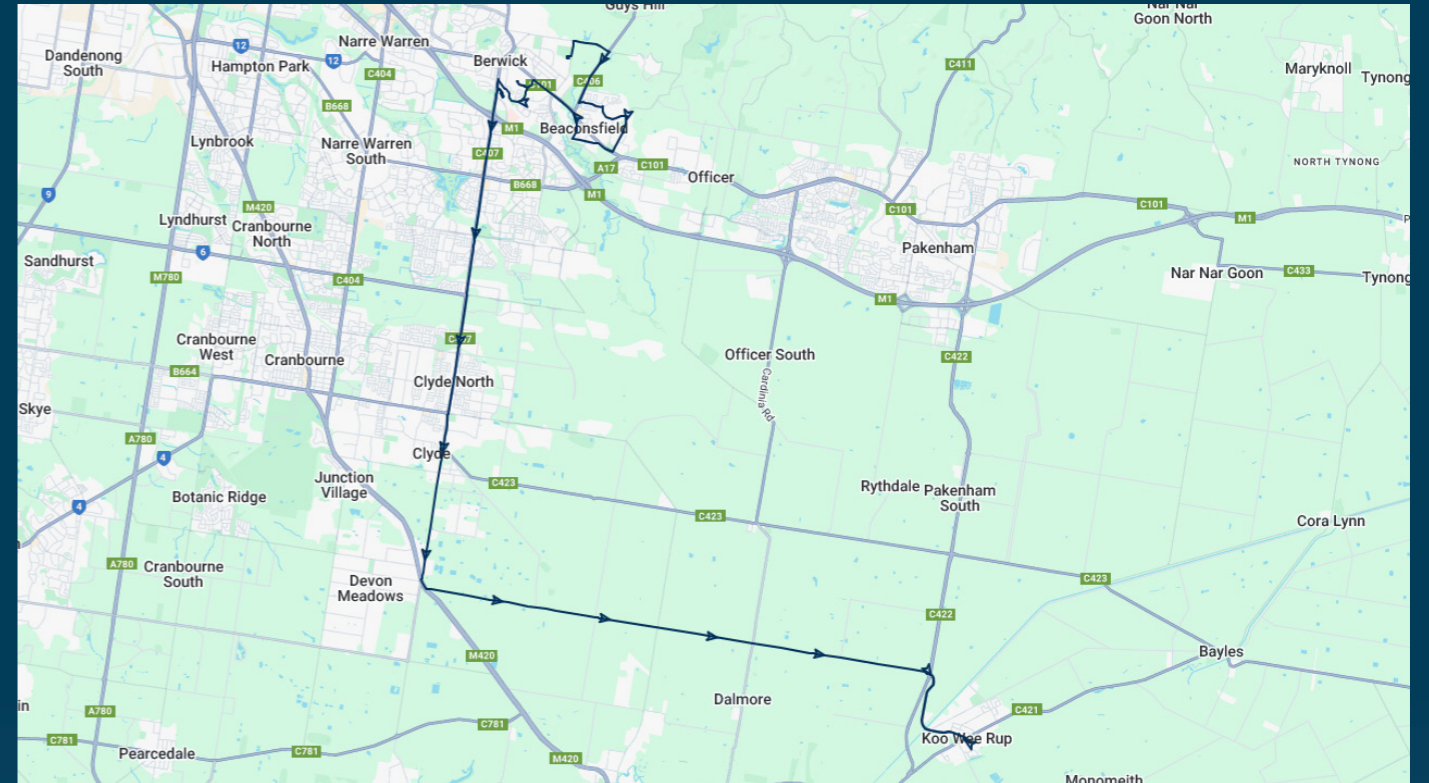

## Route: 1522 | Afternoon

Stop ID	Stop Name	Time	Stop ID	Stop Name	Time
44470	Berwick Secondary College	15:30	27941	Clydevale Ave/Berwick-Cranbourne Rd	16:20
45695	Sanctuary Way/Fieldstone Bvd	15:35	27943	Heather Gr/Berwick-Cranbourne Rd	16:21
45696	Manor Way/Fieldstone Bvd	15:35	27945	Newbridge Blvd/Berwick-Cranbourne Rd	16:21
45697	Patrick Pl/Timberside Dr	15:36	wacsl	Waterman Dr/Clyde-Five Ways Rd	16:26
45698	Crestview Dr/Timberside Dr	15:36	somae	South Gippsland Hwy/Manks Rd	16:40
45699	Beaconhill Dr/O'Neil Rd	15:38	38022	Koo Wee Rup Bus Interchange/Rossiter Rd	16:50
45700	Beaconsfield Community Complex	15:38			
45610	St Francis Xavier College/Beaconsfield Ave	15:40			
22798	Beaconsfield Station/Beaconsfield Ave	15:43			
3461	Woods St/Princes Hwy	15:47			
3462	Haileybury College/Princes Hwy	15:50			
3463	Cardinia St/Princes Hwy	15:50			
3464	Bryn Mawr Bvd/Princes Hwy	15:51			
46636	St Margaret's Berwick Grammar	15:55			
45751	Fairholme Bvd/Melville Park Dr	15:55			
45749	Grantham Cres/Melville Park Dr	15:55			
28339	Berwick Station/Melville Park Dr	15:55			
22591	Berwick CFA/Reserve St	15:55			
28348	Berwick Station	16:08			
14828	Federation University/Clyde Rd	16:10			
14829	Bemersyde Dr/Clyde Rd	16:11			
27921	Centre Rd/Clyde Road	16:12			
14830	Homestead Rd/Clyde Rd	16:13			
51354	Eden Rise Village/Clyde Rd	16:14			
27923	Cresthaven Blvd/Clyde Rd	16:14			
51356	St Catherines Primary School/Clyde Rd	16:15			
27925	Grices Rd/Berwick-Cranbourne Rd	16:15			
27929	Honour Ave/Berwick-Cranbourne Rd	16:16			
27933	Selenium Wy/Berwick-Cranbourne Rd	16:18			
27935	Hamersley Dr/Berwick-Cranbourne Rd	16:18			
27937	Plymouth Blvd/Berwick-Cranbourne Rd	16:19			

**Times listed are estimated times only, it is advised to arrive at your stop earlier than the listed time to avoid missing your bus.**

**You can also download the Ventura Tracker app to view real time bus locations of all services**

## Route: 1522 | Afternoon