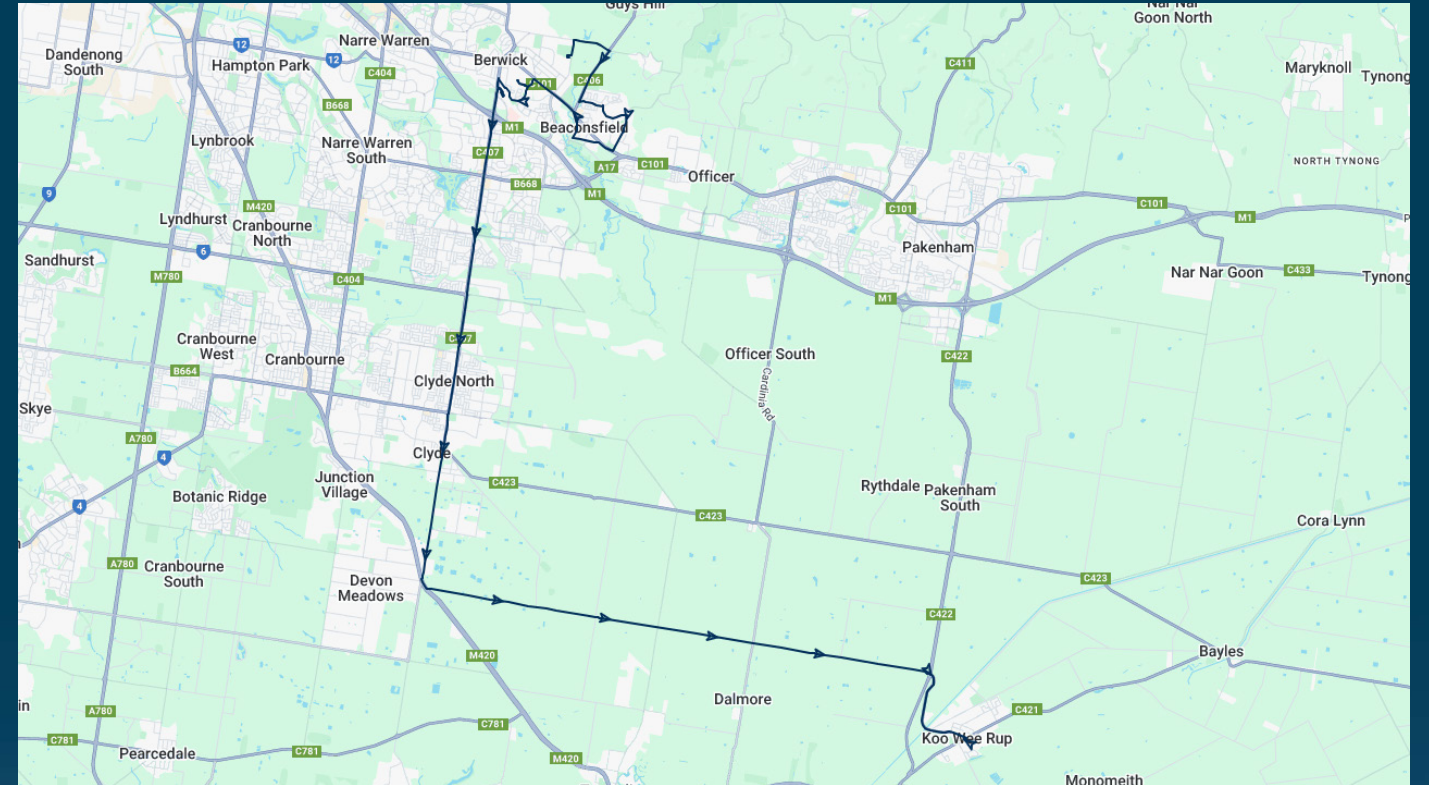

Times listed are estimated times only, it is advised to arrive at your stop earlier than the listed time to avoid missing your bus.

You can also download the Ventura Tracker app to view real time bus locations of all services

St Francis Xavier College (Beaconsfield Campus)

Route: 1522 | Afternoon

TURN DIRECTIONS

Picks up in Beaconsfield Pde ### Via Left Manuka Rd, Right Inglis Rd, Right Beaconsfield-Emerald Rd, Left Fieldstone Blvd, Right Timberside Dr, Right O'Neil Rd, Right Princes Hwy, Left Beaconsfield Pde, Right Woods St, Left Princes Hwy, Left Melville Park Dr, Right St Margarets Pl, u-turn at school roundabout, Cont St Margarets Pl, Left Melville Park Dr, Cont Reserve Rd, Left Clyde Rd, Left into Berwick Station Bus Terminal, Left Clyde Rd, Cont Berwick-Cranbourne Rd, Cont Clyde-Five Ways Rd, Left Sth Gippsland Hwy, Left Manks Rd, Cont Healesville-Koo Wee Rup Rd, Cont Station St, Right Koo Wee Rup Rd, Left into Koo Wee Rup Bus Interchange

To view our list of live tracked services, visit www.venturabus.com.au
Timetable Printed : 30 September 2024