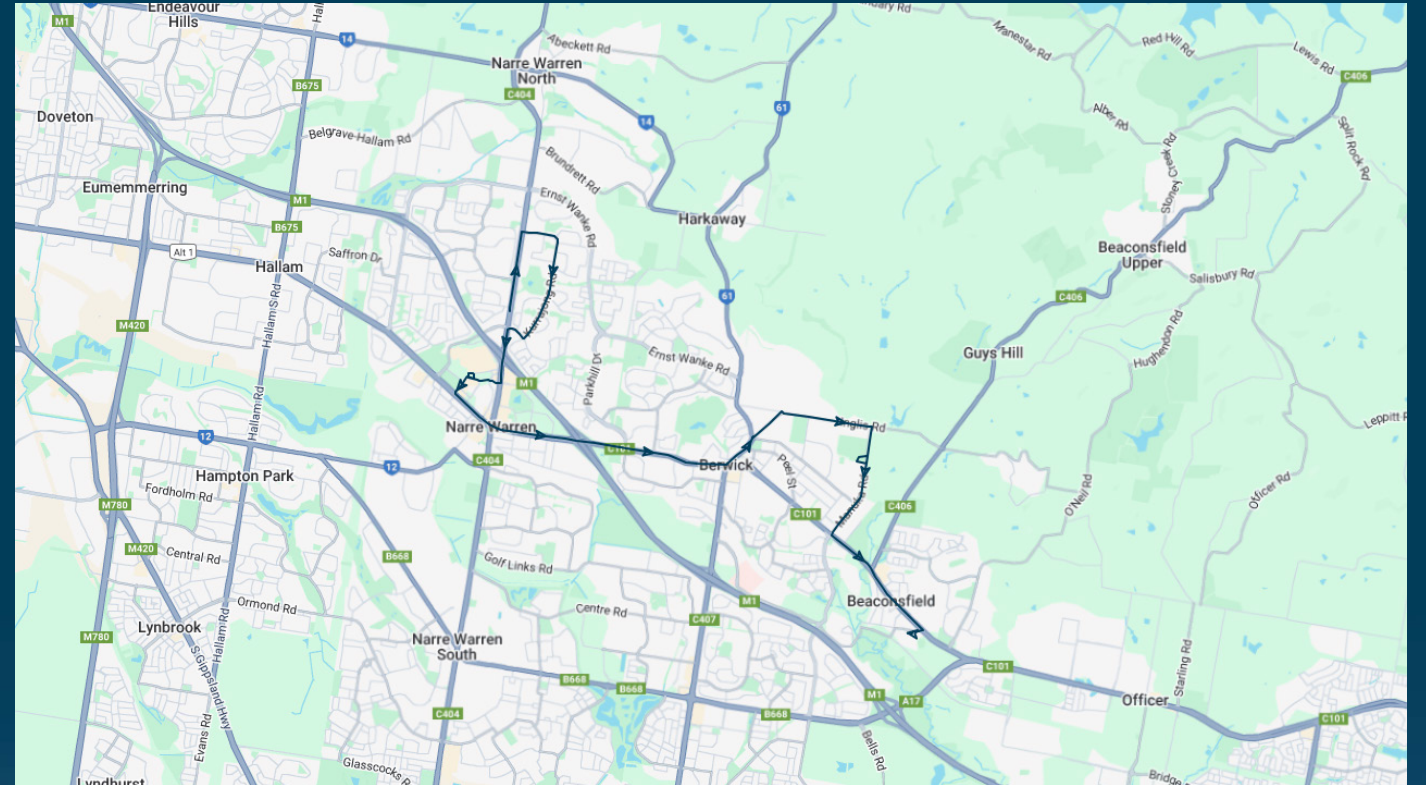

Stop ID	Stop Name	Time	Stop ID	Stop Name	Time
14606	Prospect Hill Rd/Narre Warren North Rd	08:00			
14607	Prospect Hill Retarding Basin	08:01			
13513	Sarnia Ct/Kurrajong Rd	08:02			
47140	Ellenvale Dr/Kurrajong Rd	08:03			
13515	Oatlands Primary School/Kurrajong Rd	08:04			
13516	Archibald Ave/Kurrajong Rd	08:05			
13517	Kallara Cres/Kurrajong Rd	08:06			
13518	Ryelands Dr/Kurrajong Rd	08:07			
13519	Song St/Ryelands Dr	08:08			
46426	Fountain Gate SC - Bay 1	08:12			
3688	Webb St/Princes Hwy	08:17			
3689	Lauderdale Rd/Princes Hwy	08:17			
3690	Victor Cres/Princes Hwy	08:17			
3691	Verdun Dr/Princes Hwy	08:18			
3692	Cyril Molyneux Reserve/Princes Hwy	08:19			
3693	Parkhill Dr/Princes Hwy	08:19			
3694	William Rd/Princes Hwy	08:20			
3695	Wilson Botanic Park/Princes Hwy	08:20			
3696	York Rd/Princes Hwy	08:20			
14718	Berwick Inn/Lyall Rd	08:21			
44470	Berwick Secondary College	08:25			
14723	Funston St/Manuka Rd	08:26			
3701	Manuka Rd/Princes Hwy	08:27			
3702	Cardinia St/Princes Hwy	08:27			
3703	Haileybury College/Princes Hwy	08:27			
3704	Beaconsfield Plaza/Princes Hwy	08:28			
45610	St Francis Xavier College/Beaconsfield Ave	08:29			
44467	St Francis Xavier College	08:30			

Times listed are estimated times only, it is advised to arrive at your stop earlier than the listed time to avoid missing your bus.

You can also download the Ventura Tracker app to view real time bus locations of all services

St Francis Xavier College (Beaconsfield Campus)

Route: 1517 | Morning

TURN DIRECTIONS

Via Narre Warren Nth Rd, Right Kurrajong Rd, Right Ryelands Dr, Left Narre Warren Nth Rd, Right Overland Dr, u-turn at 3rd roundabout, Left into Fountain Gate SC Bus Terminal, Right Overland Dr, 1st exit at roundabout, Left Princes Hwy, Left Lyall Rd, Right Inglis Rd, Right Manuka Rd, Right into Berwick Secondary College, Right Manuka Rd, Left Princes Hwy, Right Beaconsfield Ave, Left into St Francis Xavier College

To view our list of live tracked services, visit www.venturabus.com.au
Timetable Printed : 30 September 2024