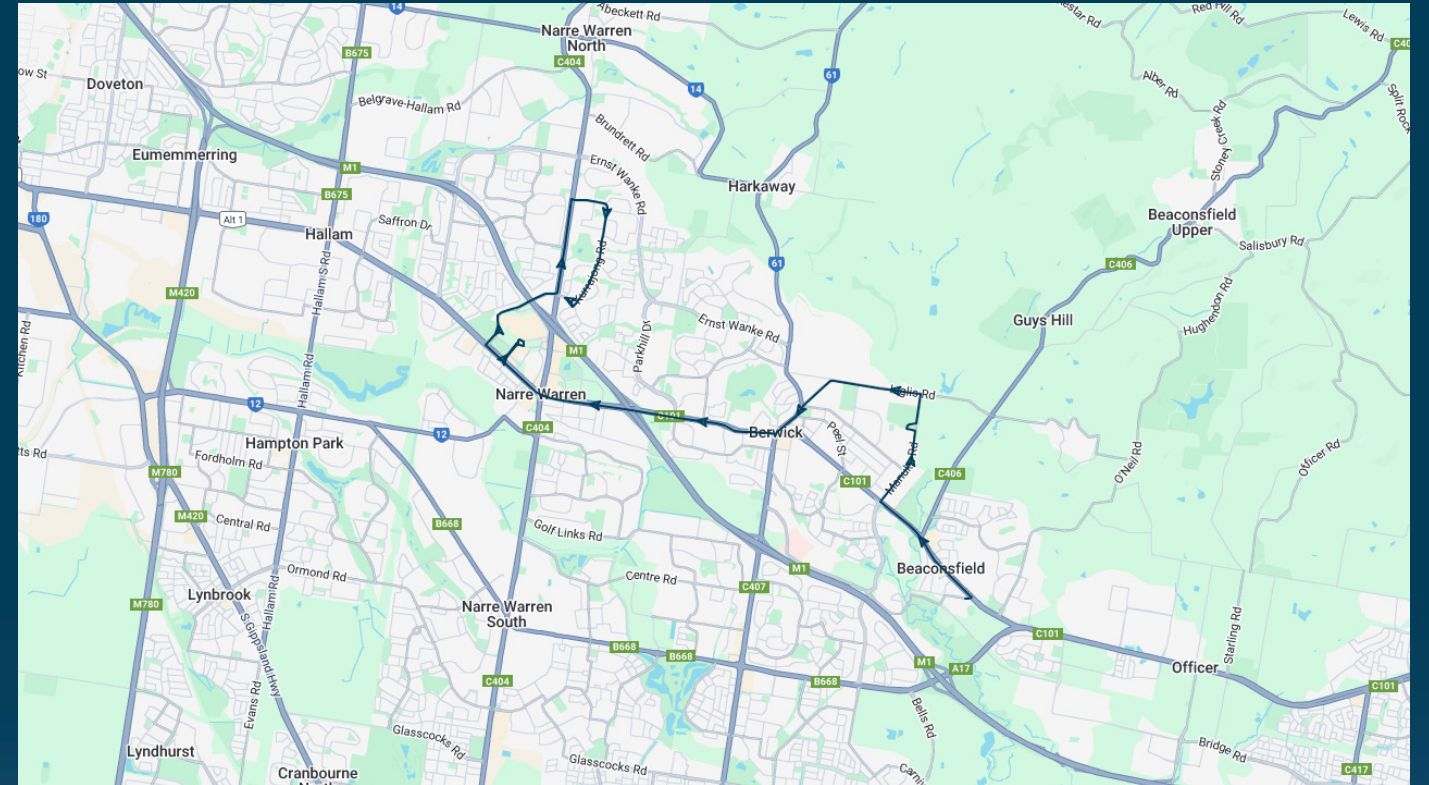

St Francis Xavier College (Beaconsfield Campus)

Route: 1500 | Afternoon

Stop ID	Stop Name	Time	Stop ID	Stop Name	Time
45610	St Francis Xavier College/Beaconsfield Ave	15:25			
3461	Woods St/Princes Hwy	15:28			
3462	Haileybury College/Princes Hwy	15:29			
45690	Funston St/Manuka Rd	15:32			
44470	Berwick Secondary College	15:35			
3468	York Rd/Princes Hwy	15:45			
3469	Wilson Botanic Park/Princes Hwy	15:46			
3470	William Rd/Princes Hwy	15:47			
4216	Cyril Molyneux Reserve/Princes Hwy	15:48			
4217	Richardson St/Princes Hwy	15:51			
4218	Lloyd Ave/Princes Hwy	15:53			
4219	Stewart Ave/Princes Hwy	15:53			
4221	Webb St/Princes Hwy	15:55			
21027	Fountain Gate SC	15:58			
4223	Springwood Ave/Princes Hwy	15:59			
14606	Prospect Hill Rd/Narre Warren North Rd	16:03			
14607	Prospect Hill Retarding Basin	16:04			
13513	Sarnia Ct/Kurrajong Rd	16:05			
47140	Ellenvale Dr/Kurrajong Rd	16:06			
13515	Oatlands Primary School/Kurrajong Rd	16:07			
13516	Archibald Ave/Kurrajong Rd	16:07			
13517	Kallara Cres/Kurrajong Rd	16:08			
13518	Ryelands Dr/Kurrajong Rd	16:09			
13519	Song St/Ryelands Dr	16:10			

Times listed are estimated times only, it is advised to arrive at your stop earlier than the listed time to avoid missing your bus.

You can also download the Ventura Tracker app to view real time bus locations of all services

St Francis Xavier College (Beaconsfield Campus)

Route: 1500 | Afternoon

TURN DIRECTIONS

Picks up in Beaconsfield Pde ### Via Beaconsfield Ave, Left Princes Hwy, Right Manuka Rd, Left into Berwick Secondary College, Left Manuka Rd, Left Inglis Rd, Left Lyall St, Right Princes Hwy, Right Overland Dr, 2nd left at roundabout, Left into Fountain Gate SC Bus Terminal, Right Overland Dr, 1st exit at roundabout, Right Princes Hwy, Right Magid Dr, Left Narre Warren Nth Rd, Right Kurrajong Rd, Right Ryelands Dr to Song St

To view our list of live tracked services, visit www.venturabus.com.au
Timetable Printed : 30 September 2024