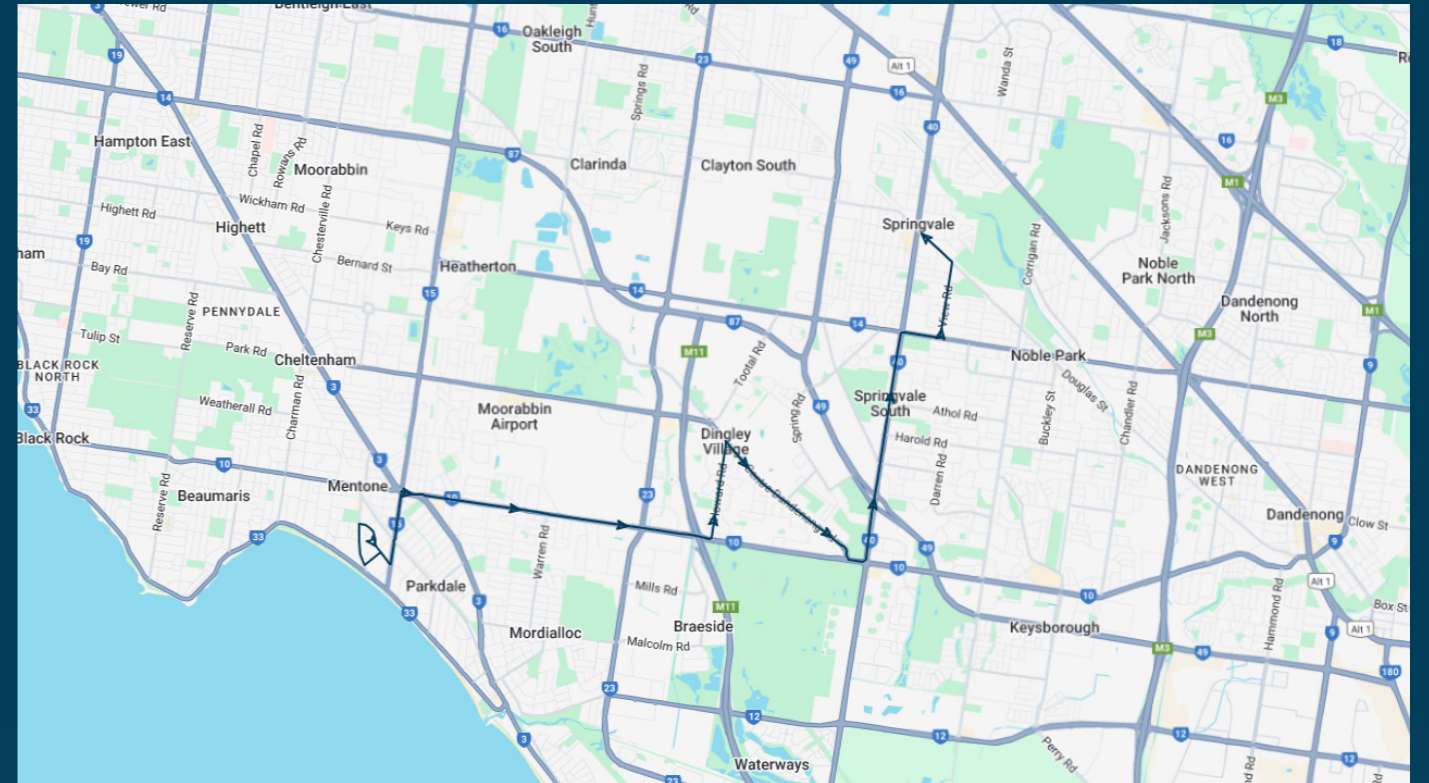

Times listed are estimated times only, it is advised to arrive at your stop earlier than the listed time to avoid missing your bus.

You can also download the Ventura Tracker app to view real time bus locations of all services

St Bede's College - Mentone

Route: 2263 | Afternoon

TURN DIRECTIONS

Via Naples Rd, Left Palermo St, Right Mentone Pde, Right Venice St, Left Naples Rd, Left Warrigal Rd, Right Nepean Hwy, Left Lower Dandenong Rd, Left Howard Rd, Right Centre Dandenong Rd, Left Lower Dandenong Rd, Left Springvale Rd, Right Heatherton Rd, Left View Rd, Left Lightwood Rd to Springvale Station

To view our list of live tracked services, visit www.venturabus.com.au

Timetable Printed : 30 September 2024