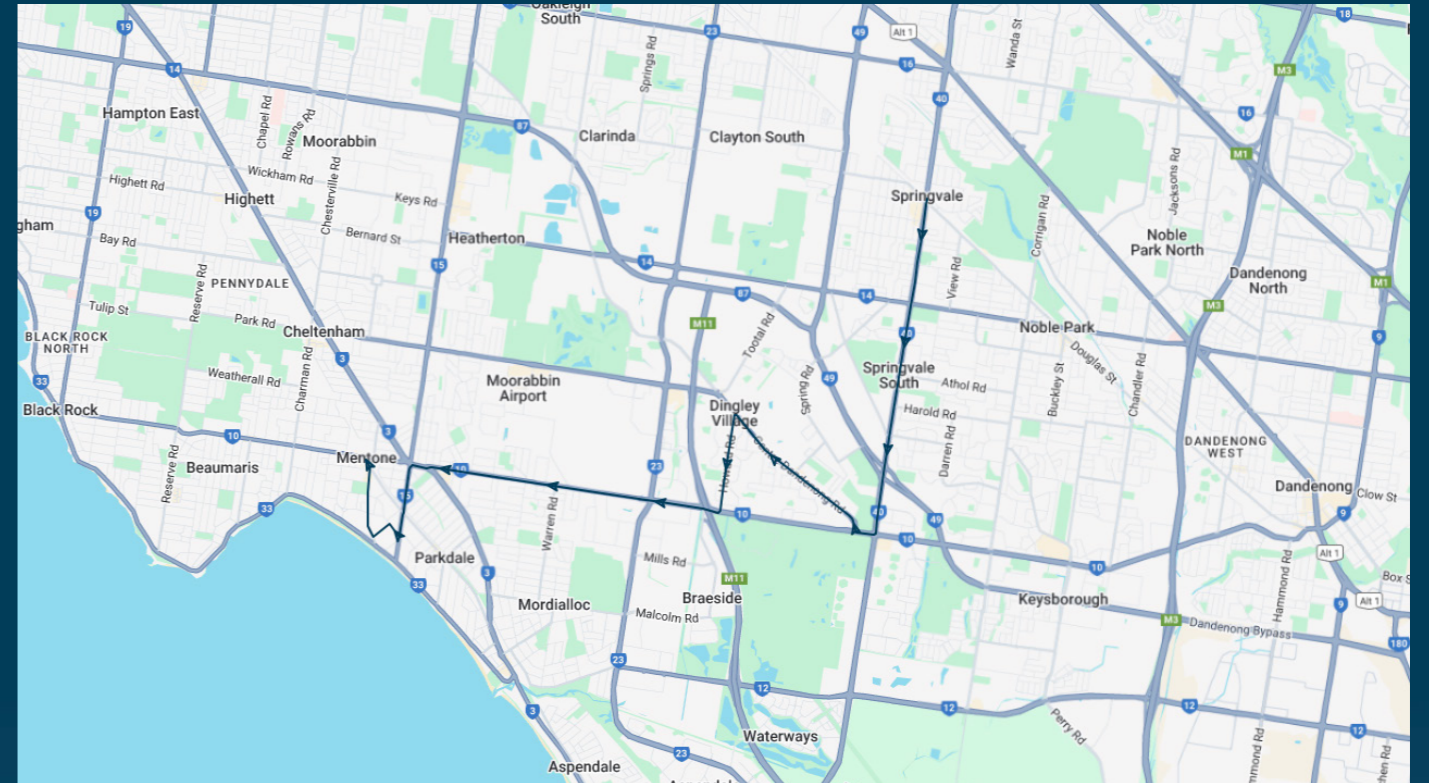

Times listed are estimated times only, it is advised to arrive at your stop earlier than the listed time to avoid missing your bus.

You can also download the Ventura Tracker app to view real time bus locations of all services

St Bede's College - Mentone

Route: 3101 | Morning

TURN DIRECTIONS

Via Springvale Rd, Right Lower Dandenong Rd, Right Centre Dandenong Rd, Left Howard Rd, Right Lower Dandenong Rd, Right Nepean Hwy, Left Warrigal Rd, Right Naples Rd, Left Palermo St, Right Mentone Pde, Left Como Pde West to Mentone Station

To view our list of live tracked services, visit www.venturabus.com.au
Timetable Printed : 30 September 2024