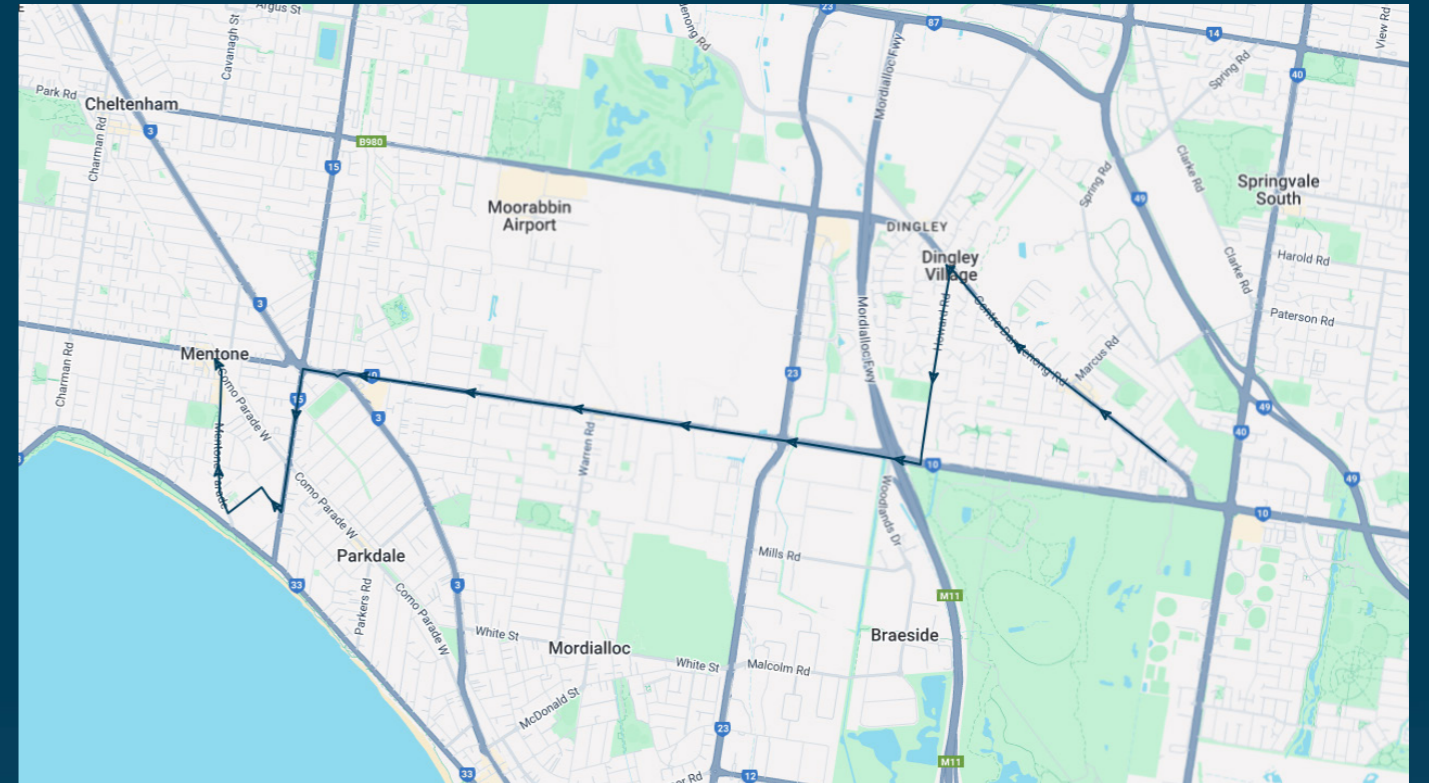

Times listed are estimated times only, it is advised to arrive at your stop earlier than the listed time to avoid missing your bus.

You can also download the Ventura Tracker app to view real time bus locations of all services

St Bede's College - Mentone

Route: 2254 | Morning