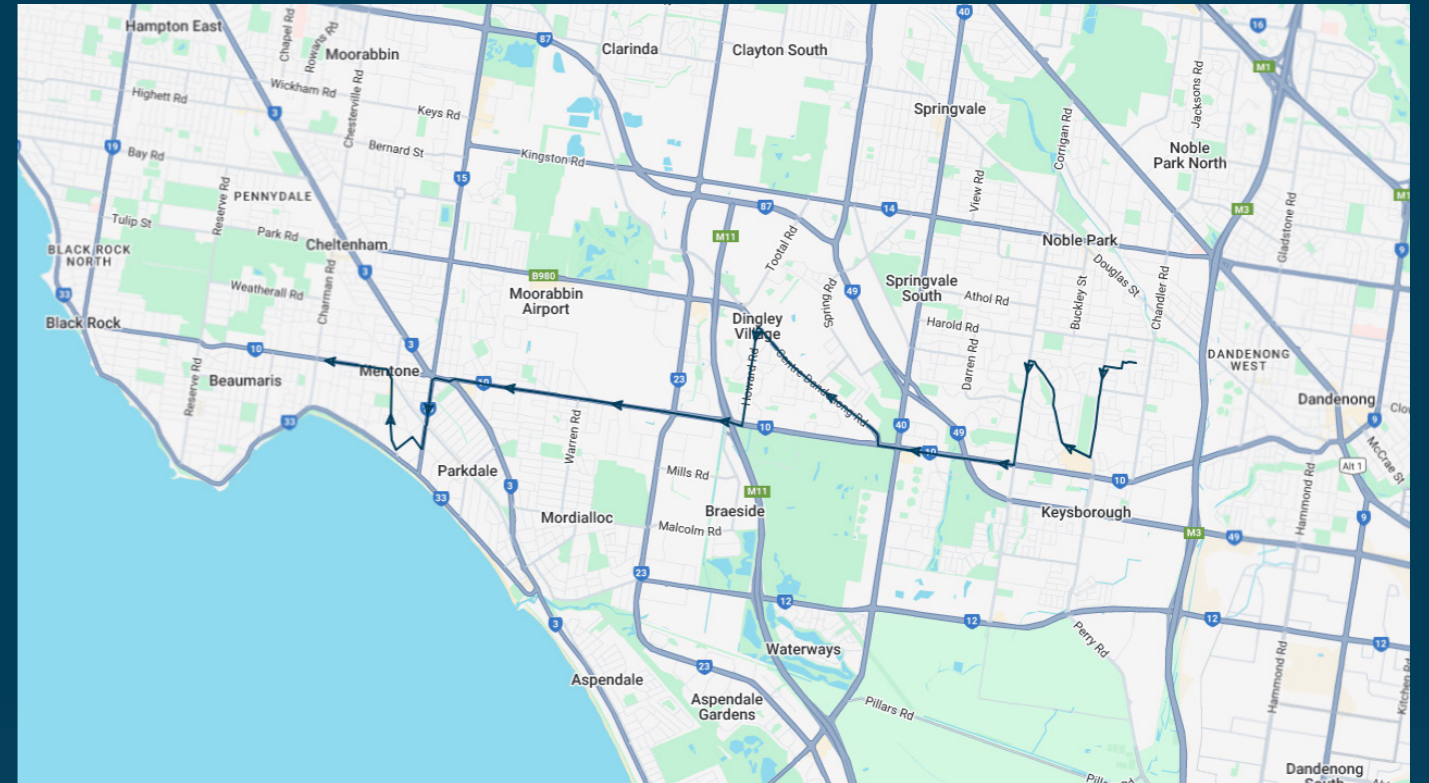

Times listed are estimated times only, it is advised to arrive at your stop earlier than the listed time to avoid missing your bus.

You can also download the Ventura Tracker app to view real time bus locations of all services

St Bede's College - Mentone

Route: 2229 | Morning

TURN DIRECTIONS

Via Stackpoole St, Left Newman Ave, Right Nance St, Left Bloomfield Rd, Right Kingsclere Ave, Left Corrigan Rd, Right Cheltenham Rd, Cont Lower Dandenong Rd, Right Centre Dandenong Rd, Left Howard Rd, Right Lower Dandenong Rd, Right Nepean Hwy, Left Warrigal Rd, Right Naples Rd, Left Palermo St, Right Mentone Pde, Left Como Pde West, Left Balcombe Rd to Mentone Girls' Secondary College

To view our list of live tracked services, visit www.venturabus.com.au

Timetable Printed : 30 September 2024