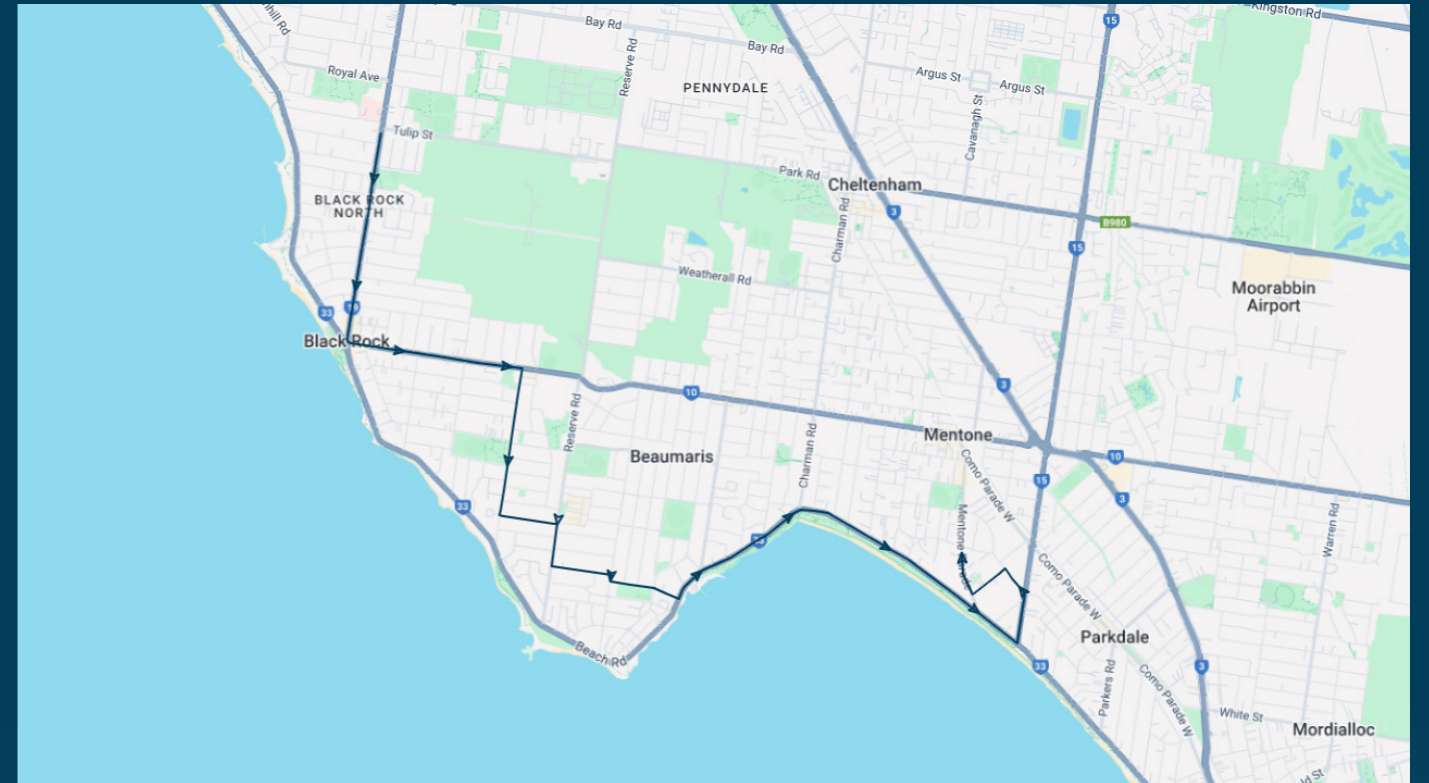

St Bede's College - Mentone

Route: 3102 | Morning

Stop ID	Stop Name	Time	Stop ID	Stop Name	Time
8035	Sandringham Hospital/Bluff Rd	08:00			
20922	FG Tricks Reserve/Bluff Rd	08:00			
8037	Cheltenham Rd/Bluff Rd	08:00			
8038	Arkaringa Cres/Bluff Rd	08:01			
8039	Sylvia Cres/Bluff Rd	08:02			
10105	College Gr/Balcombe Rd	08:02			
10106	Cullinane St/Balcombe Rd	08:03			
10107	Hunter Ave/Balcombe Rd	08:03			
10108	Summerhill Rd/Balcombe Rd	08:04			
8045	Pasadena Ave/Haydens Rd	08:06			
8046	Pacific Bvd/Haydens Rd	08:06			
8047	Reserve Rd/Pacific Bvd	08:07			
8048	Anita St/Reserve Rd	08:07			
8526	Beamaris Bowls Club/15 Bodley St	08:08			
8527	Beamaris Hotel/Bodley St	08:09			
8528	Hutchison Ave/Beach Rd	08:10			
8529	Wells Rd/Beach Rd	08:10			
9623	Warrigal Rd/Beach Rd	08:14			
10481	St Bede's College/Naples Rd	08:15			
9344	Palermo St/Mentone Pde	08:15			
9345	Mentone Girls' Grammar/Mentone Pde	08:18			

Times listed are estimated times only, it is advised to arrive at your stop earlier than the listed time to avoid missing your bus.

You can also download the Ventura Tracker app to view real time bus locations of all services

St Bede's College - Mentone

Route: 3102 | Morning