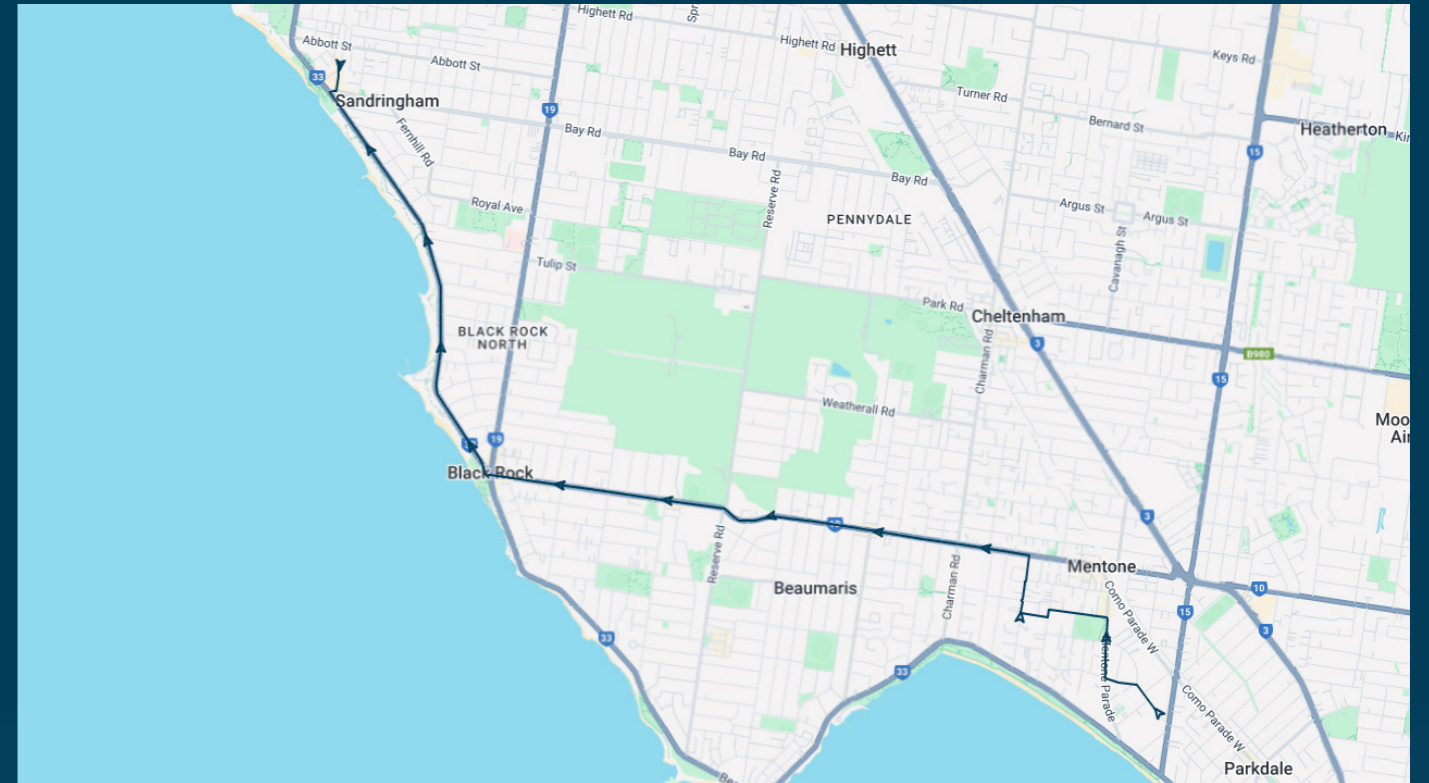

St Bede's College - Mentone

Route: 3121 | Afternoon

Stop ID	Stop Name	Time	Stop ID	Stop Name	Time
10481	St Bede's College/Naples Rd	15:30			
9346	Venice St/Mentone Pde	15:31			
9347	Mentone Reserve/Mentone Pde	15:32			
3343	Mundy St/Balcombe Rd	15:35			
3473	Mentone Girls' Sec Col/Balcombe Rd	15:36			
7793	Wells Rd/Balcombe Rd	15:36			
7792	Coles Ct/Balcombe Rd	15:37			
11322	363 Balcombe Rd	15:38			
11321	Coreen Ave/Balcombe Rd	15:39			
11320	Dalgetty Rd/Balcombe Rd	15:39			
11319	Reserve Rd/Balcombe Rd	15:40			
11318	Beaumaris Sec Col/Balcombe Rd	15:41			
11317	Haydens Rd/Balcombe Rd	15:41			
11316	Summerhill Rd/Balcombe Rd	15:42			
11315	Hunter Ave/Balcombe Rd	15:43			
11314	Cullinane St/Balcombe Rd	15:44			
11313	Ebden Ave/Balcombe Rd	15:44			
20766	Sandringham Station/Station St	15:55			

St Bede's College - Mentone

Route: 3121 | Afternoon