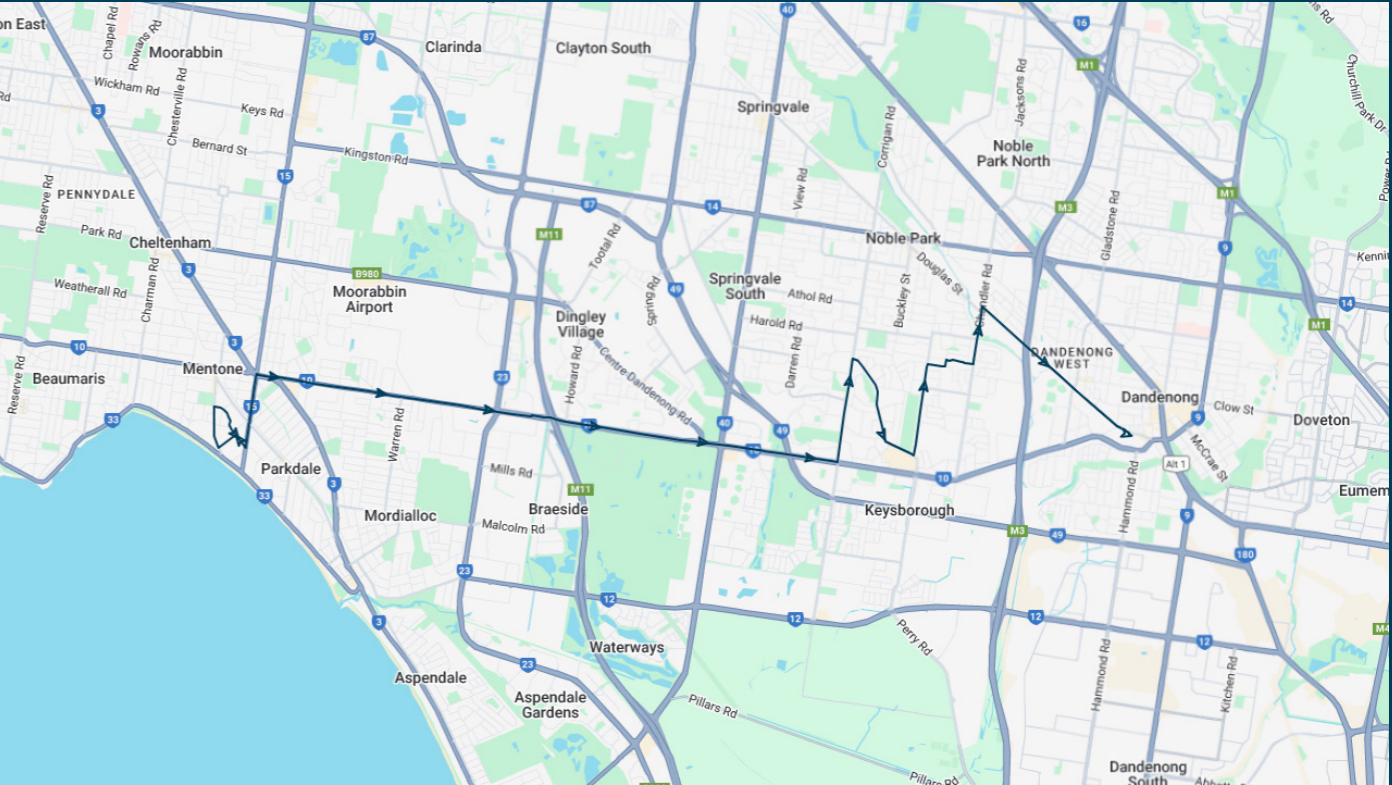

St Bede's College - Mentone
Route: 2232 | Afternoon (Page 2)

Stop ID	Stop Name	Time	Stop ID	Stop Name	Time
CONTINUES FROM PREVIOUS PAGE					
3653	Rosewood Reception/24 Railway Pde	16:23			
3654	Swords St/Foster St	16:24			
45538	Dandenong Station	16:25			

St Bede's College - Mentone
Route: 2232 | Afternoon (Page 2)

TURN DIRECTIONS

Via Naples Rd, Left Palermo St, Right Mentone Pde, Right Venice St, Left Naples Rd, Left Warrigal Rd, Right Nepean Hwy, Left Lower Dandenong Rd, Cont Cheltenham Rd, Left Corrigan Rd, Right Kingsclere Ave, Left Bloomfield Rd, Right Nance St, Left Newman Ave, Right Stackpole St, Left Chandler Rd, Right Railway Pde, Cont Foster St, Right into Dandenong Station

To view our list of live tracked services, visit www.venturabus.com.au
Timetable Printed : 9 October 2024

Times listed are estimated times only, it is advised to arrive at your stop earlier than the listed time to avoid missing your bus.

You can also download the Ventura Tracker app to view real time bus locations of all services

GET IT ON Google Play
Download on the App Store