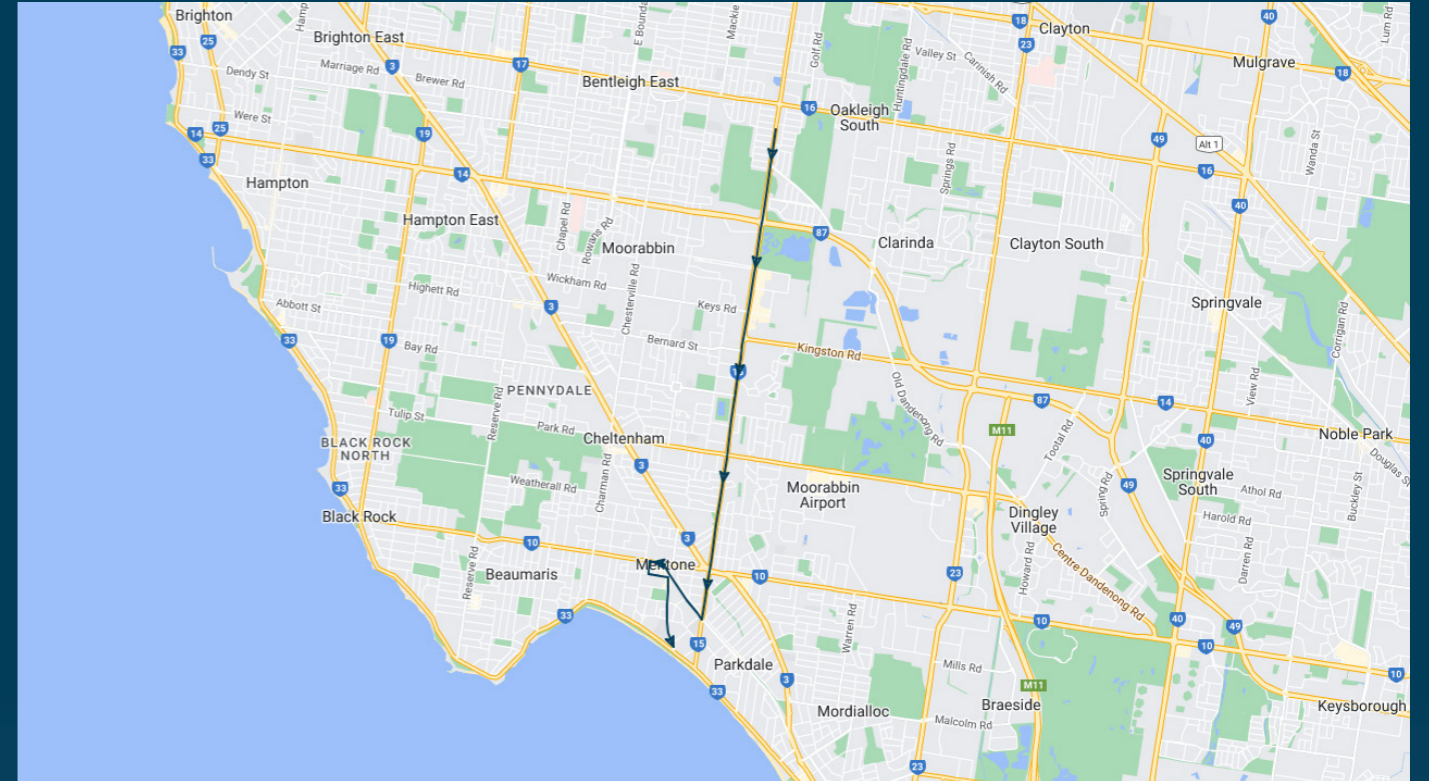

Times listed are estimated times only, it is advised to arrive at your stop earlier than the listed time to avoid missing your bus.

You can also download the Ventura Tracker app to view real time bus locations of all services

St Bede's College - Mentone

Route: 1022 | Morning