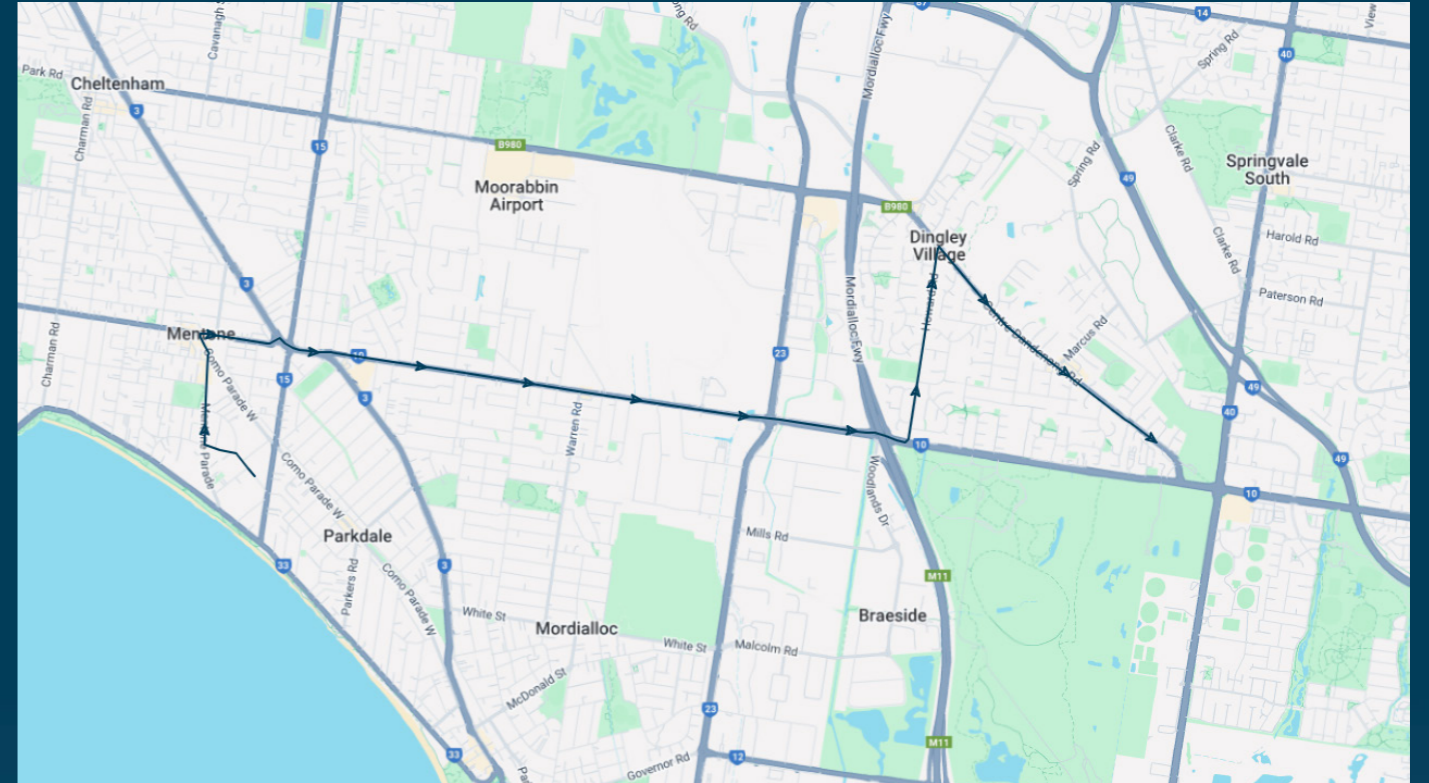

Times listed are estimated times only, it is advised to arrive at your stop earlier than the listed time to avoid missing your bus.

You can also download the Ventura Tracker app to view real time bus locations of all services

St Bede's College - Mentone

Route: 2202 | Afternoon

TURN DIRECTIONS

Via Naples Rd, Right Mentone Pde, Left Como Pde West, Right Balcombe Rd, Right Nepean Hwy, Left Lower Dandenong Rd, Left Howard Rd, Right Centre Dandenong Rd to Golf Links Cres

To view our list of live tracked services, visit www.venturabus.com.au
Timetable Printed : 30 September 2024