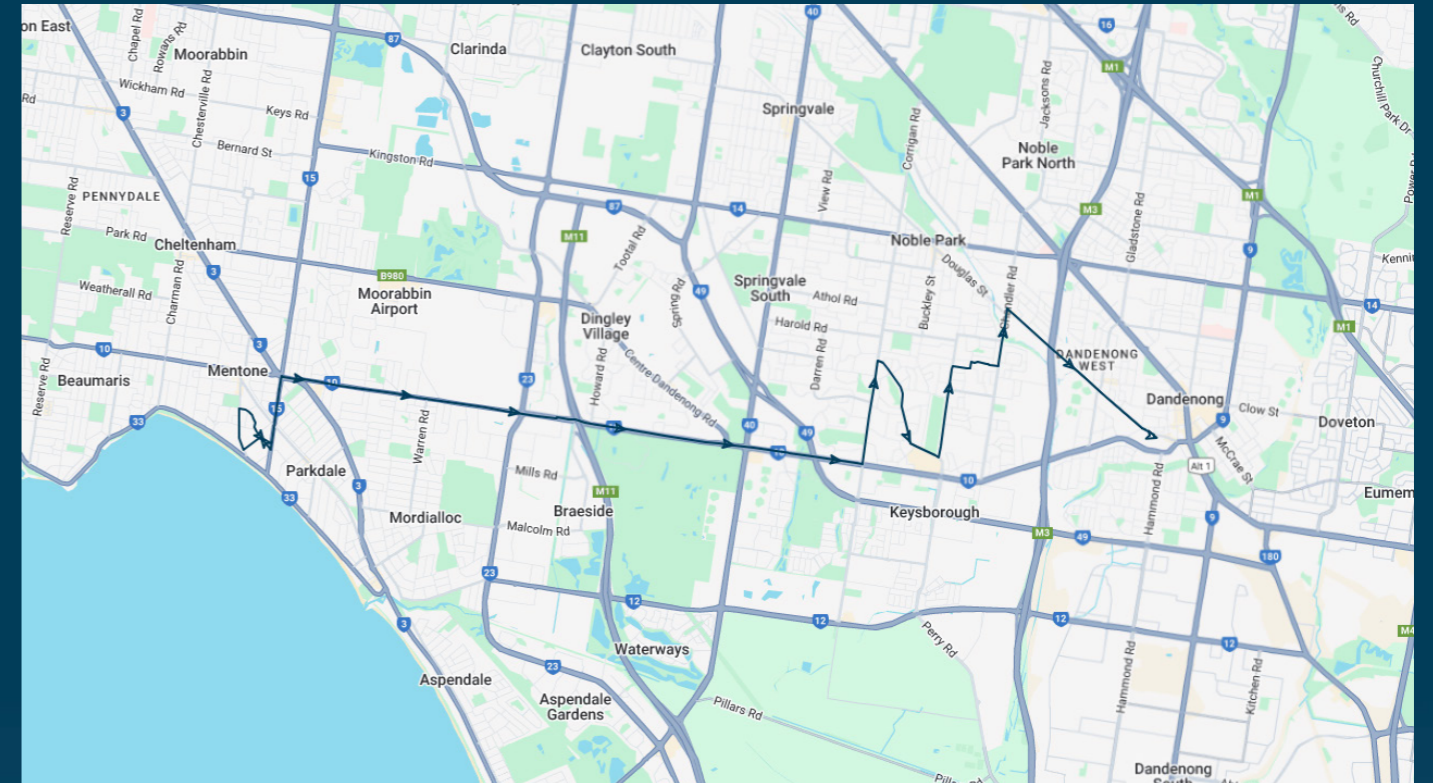

Times listed are estimated times only, it is advised to arrive at your stop earlier than the listed time to avoid missing your bus.

You can also download the Ventura Tracker app to view real time bus locations of all services

St Bede's College - Mentone

Route: 2232 | Afternoon (Page 1)

TURN DIRECTIONS

Via Naples Rd, Left Palermo St, Right Mentone Pde, Right Venice St, Left Naples Rd, Left Warrigal Rd, Right Nepean Hwy, Left Lower Dandenong Rd, Cont Cheltenham Rd, Left Corrigan Rd, Right Kingsclere Ave, Left Bloomfield Rd, Right Nance St, Left Newman Ave, Right Stackpole St, Left Chandler Rd, Right Railway Pde, Cont Foster St, Right into Dandenong Station

To view our list of live tracked services, visit www.venturabus.com.au

Timetable Printed : 9 October 2024