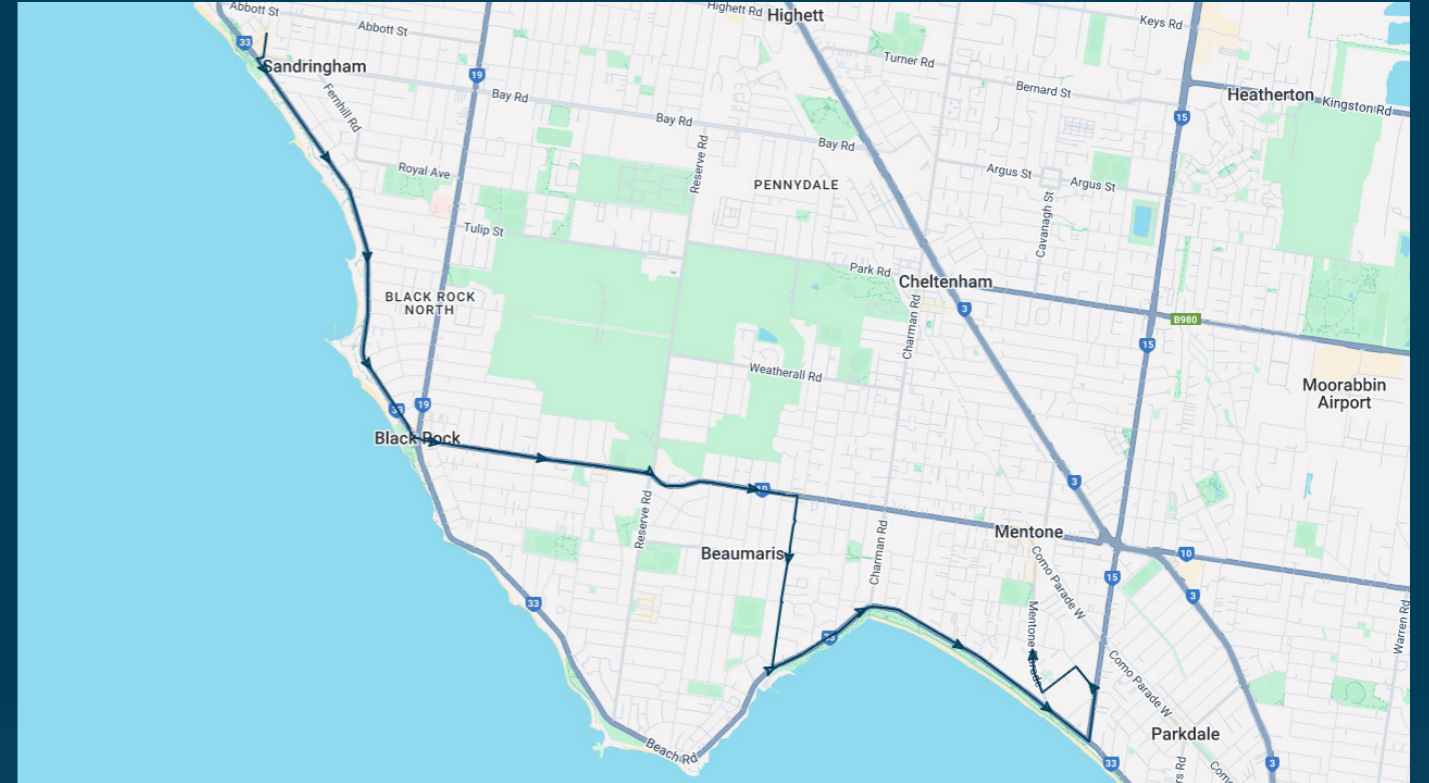

St Bede's College - Mentone

Route: 3103 | Morning

Stop ID	Stop Name	Time	Stop ID	Stop Name	Time
20766	Sandringham Station/Station St	08:20			
10105	College Gr/Balcombe Rd	08:28			
10106	Cullinane St/Balcombe Rd	08:28			
10107	Hunter Ave/Balcombe Rd	08:29			
10108	Summerhill Rd/Balcombe Rd	08:30			
10109	Haydens Rd/Balcombe Rd	08:31			
10110	Mcnaught St/Balcombe Rd	08:32			
10111	Morey St/Balcombe Rd	08:33			
11250	Coreen Ave/Balcombe Rd	08:33			
8522	Michael St/Balcombe Rd	08:34			
8528	Hutchison Ave/Beach Rd	08:39			
8529	Wells Rd/Beach Rd	08:40			
9623	Warrigal Rd/Beach Rd	08:45			
10481	St Bede's College/Naples Rd	08:45			
9344	Palermo St/Mentone Pde	08:46			
9345	Mentone Girls' Grammar/Mentone Pde	08:46			

St Bede's College - Mentone

Route: 3103 | Morning

TURN DIRECTIONS

Via Station St, Right Bay Rd, Left Beach Rd, Left Balcombe Rd, Right Cromer Rd, Left Beach Rd, Left Warrigal Rd, Left Naples Rd, Left Palermo St, Right Mentone Pde to Mentone Girls' Grammar

To view our list of live tracked services, visit www.venturabus.com.au

Timetable Printed : 30 September 2024

Times listed are estimated times only, it is advised to arrive at your stop earlier than the listed time to avoid missing your bus.

You can also download the Ventura Tracker app to view real time bus locations of all services