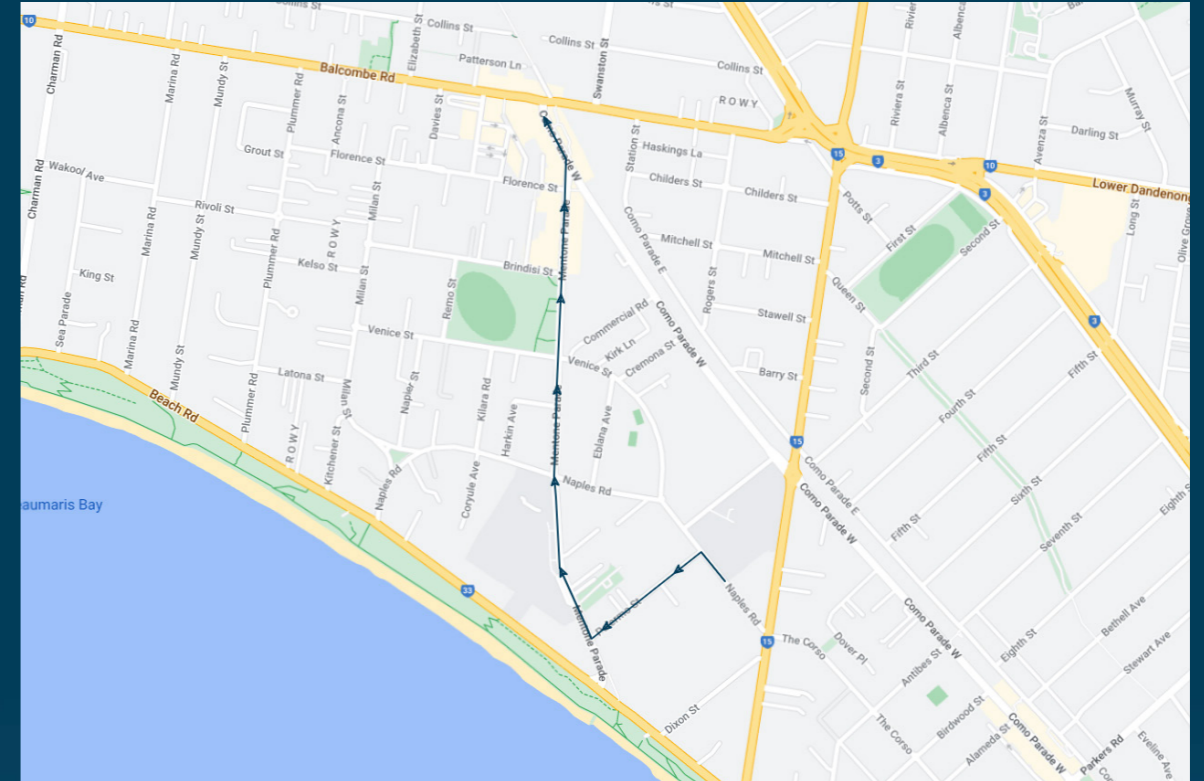

St Bede's College - Mentone

Route: 1000 | Afternoon

TURN DIRECTIONS

Via Naples Rd, Left Palermo St, Right Mentone Pde, Left Como Pde West to Mentone Station

To view our list of live tracked services, visit www.venturabus.com.au

St Bede's College - Mentone

Route: 1002 | Afternoon

Stop ID	Stop Name	Time	Stop ID	Stop Name	Time
---------	-----------	------	---------	-----------	------

10481	St Bedes College/Naples Rd	15:20			
19614	Mentone Station/Como Pde	15:23			

St Bede's College - Mentone

Route: 1002 | Afternoon

TURN DIRECTIONS

Runs express via Naples Rd, Left Palermo St, Right Mentone Pde, Left Como Pde West Mentone Station

To view our list of live tracked services, visit www.venturabus.com.au
 Timetable Printed : 30 September 2024

Times listed are estimated times only, it is advised to arrive at your stop earlier than the listed time to avoid missing your bus.

You can also download the Ventura Tracker app to view real time bus locations of all services