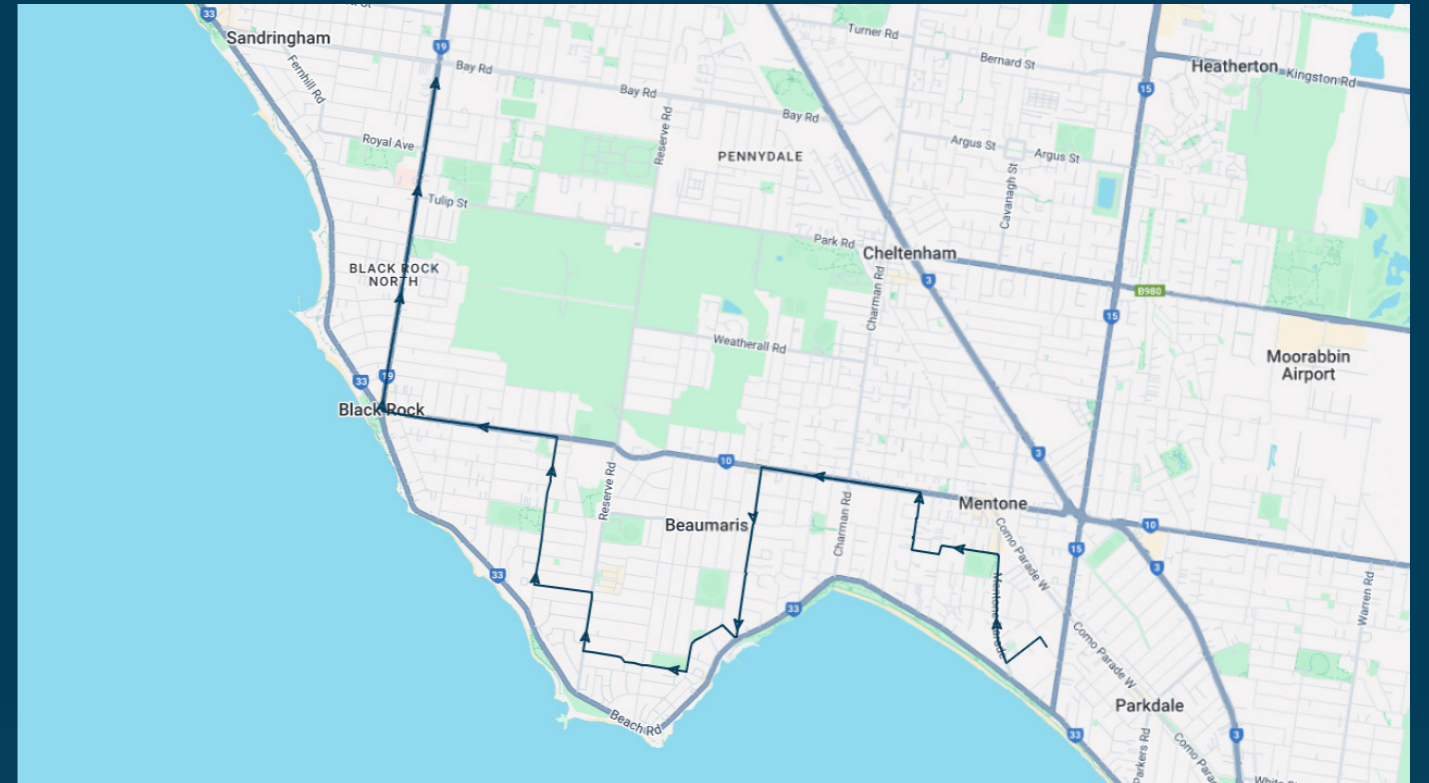

Stop ID	Stop Name	Time	Stop ID	Stop Name	Time
10481	St Bedes College/Naples Rd	16:02			
9344	Palermo St/Mentone Pde	16:03			
9345	Mentone Girls' Grammar/Mentone Pde	16:03			
9346	Venice St/Mentone Pde	16:04			
9347	Mentone Reserve/Mentone Pde	16:05			
3343	Mundy St/Balcombe Rd	16:08			
3473	Mentone Girls' Sec Col/Balcombe Rd	16:09			
7793	Wells Rd/Balcombe Rd	16:10			
7792	Coles Ct/Balcombe Rd	16:10			
7787	WF Vale Reserve/Tramway Pde	16:15			
7786	Martin St/Tramway Pde	16:16			
7785	Dalgetty Rd/Holding St	16:17			
7784	Reserve Rd/Holding St	16:17			
7783	Pacific Bvd/Reserve Rd	16:19			
7782	Haydens Rd/Pacific Bvd	16:20			
7781	Olinda Ave/Haydens Rd	16:20			
7780	Donald MacDonald Reserve/Haydens Rd	16:21			
11316	Summerhill Rd/Balcombe Rd	16:24			
11315	Hunter Ave/Balcombe Rd	16:24			
11314	Cullinane St/Balcombe Rd	16:25			
11313	Ebden Ave/Balcombe Rd	16:25			
7231	Karrakatta St/Bluff Rd	16:26			
7230	Gordon Cres/Bluff Rd	16:27			
7229	Arkaringa Cres/Bluff Rd	16:28			
7228	Cheltenham Rd/Bluff Rd	16:29			
7227	FG Tricks Reserve/Bluff Rd	16:29			
7226	Sandringham Hospital/Bluff Rd	16:30			
7225	Fairway Nursing Home/Bluff Rd	16:31			
23268	Victoria St/Bluff Rd	16:32			
11311	Bay Rd/Bluff Rd	16:33			

Times listed are estimated times only, it is advised to arrive at your stop earlier than the listed time to avoid missing your bus.

You can also download the Ventura Tracker app to view real time bus locations of all services

St Bede's College - Mentone

Route: 3123 | Afternoon

TURN DIRECTIONS

Via Naples Rd, Left Palermo St, Right Mentone Pde, Left Brindisi St, Left Milan St, Right Kelso St, Right Plummer Rd, Left Balcombe Rd, Left Cromer Rd, Right Ray St, Left Tramway Pde, Right Martin St, Cont Holding St, Right Reserve Rd, Left Pacific Blvd, Right Haydens Rd, Left Balcombe Rd, Right Bluff Rd to Bay Rd

To view our list of live tracked services, visit www.venturabus.com.au

Timetable Printed : 30 September 2024