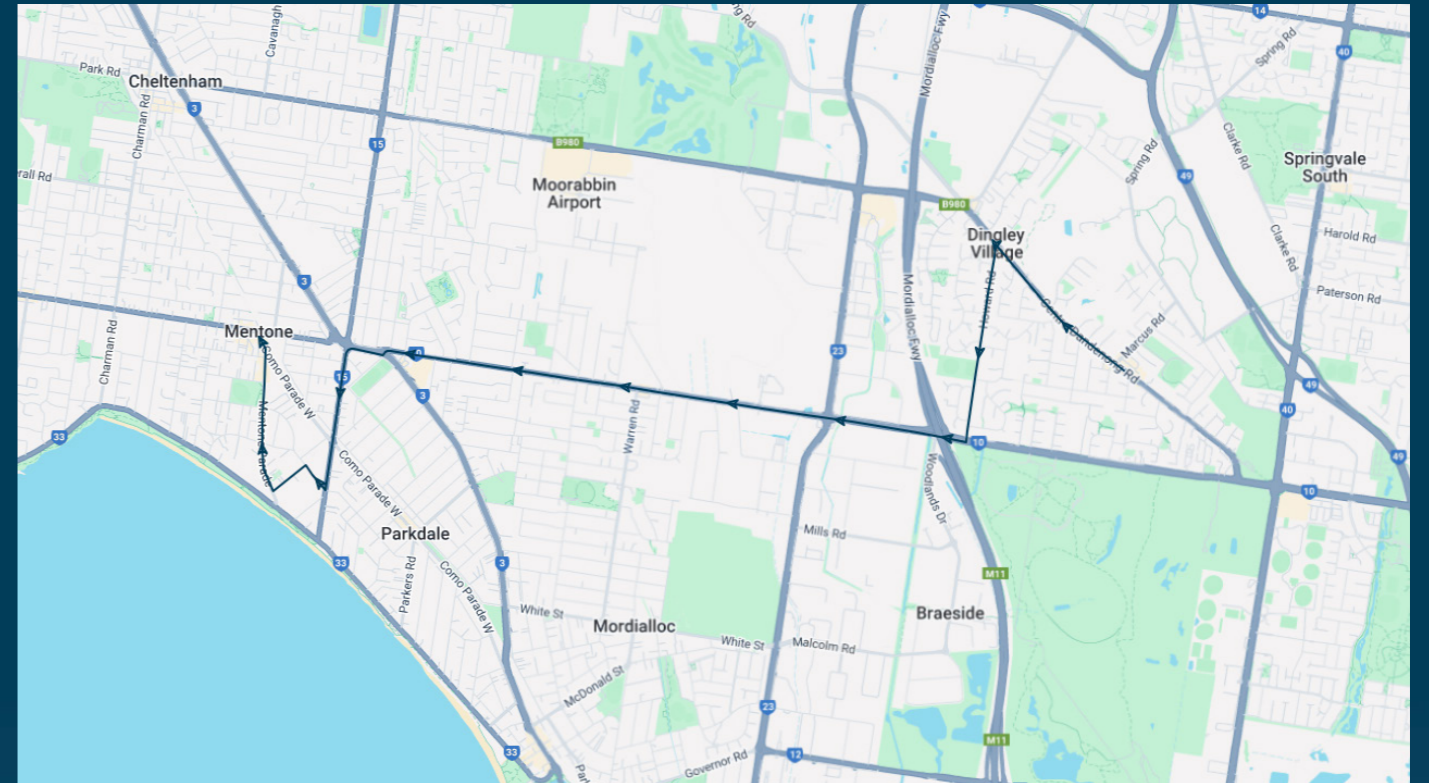

Times listed are estimated times only, it is advised to arrive at your stop earlier than the listed time to avoid missing your bus.

You can also download the Ventura Tracker app to view real time bus locations of all services

St Bede's College - Mentone

Route: 2230 | Morning

TURN DIRECTIONS

Via Centre Dandenong Rd, Left Howard Rd, Right Lower Dandenong Rd, Right Nepean Hwy, Left Warrigal Rd, Right Naples Rd, Left Palermo St, Right Mentone Pde, Left Como Pde West to Mentone Station

To view our list of live tracked services, visit www.venturabus.com.au
Timetable Printed : 30 September 2024