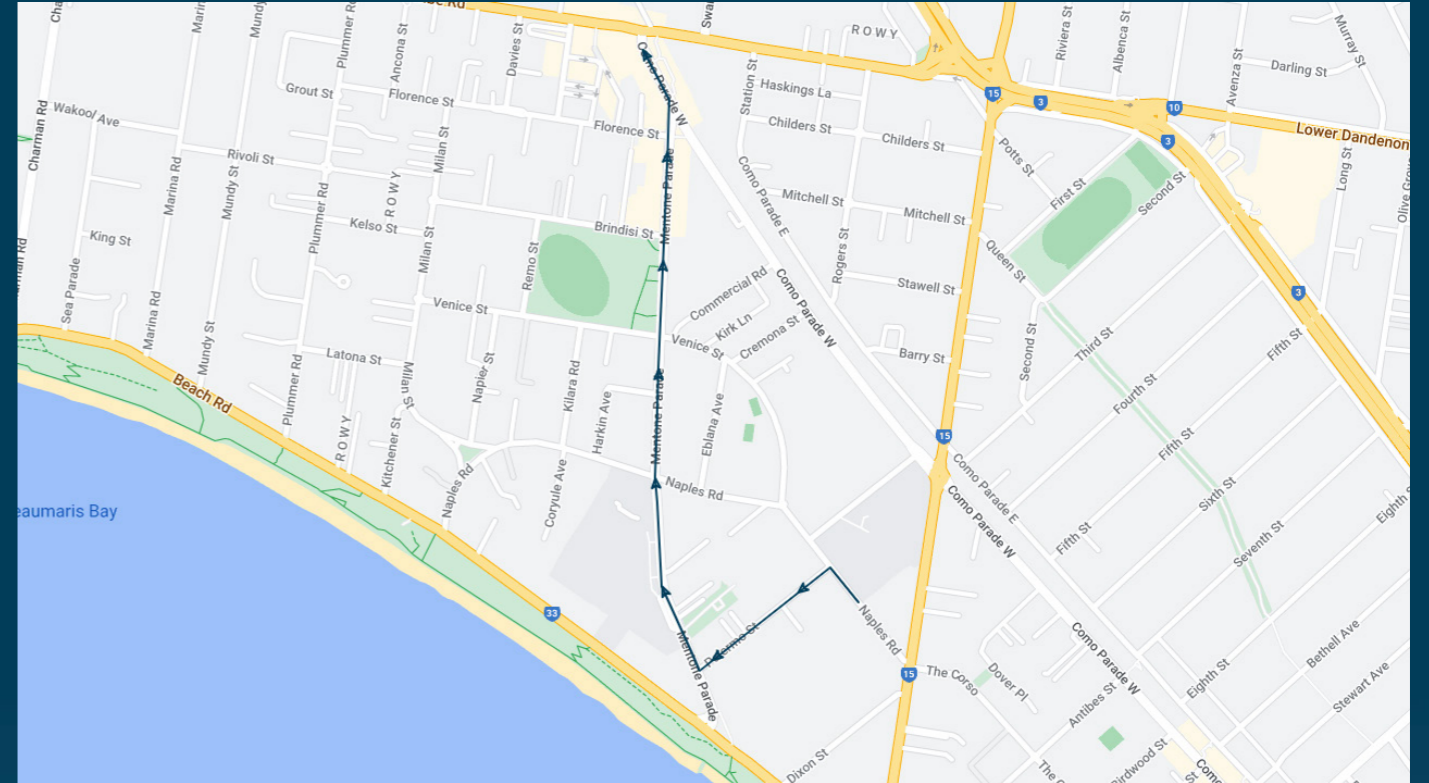

St Bede's College - Mentone

Route: 1000 | Afternoon

Stop ID	Stop Name	Time	Stop ID	Stop Name	Time
10481	St Bedes College/Naples Rd	15:35			
9344	Palermo St/Mentone Pde	15:36			
9345	Mentone Girls' Grammar/Mentone Pde	15:37			
9346	Venice St/Mentone Pde	15:38			
9347	Mentone Reserve/Mentone Pde	15:38			
19614	Mentone Station/Como Pde	15:40			

St Bede's College - Mentone

Route: 1000 | Afternoon

TURN DIRECTIONS

Via Naples Rd, Left Palermo St, Right Mentone Pde, Left Como Pde West to Mentone Station

To view our list of live tracked services, visit www.venturabus.com.au