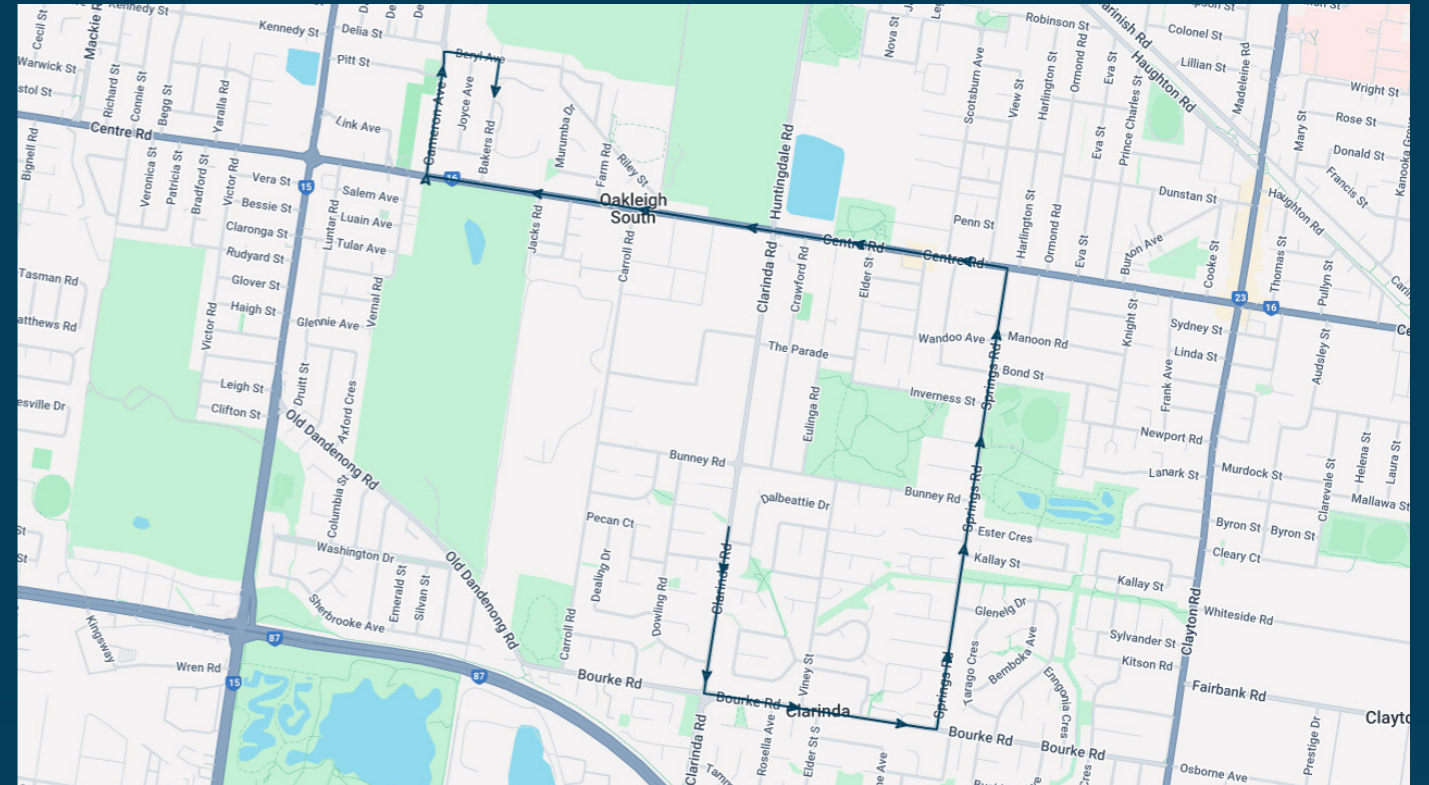

### TURN DIRECTIONS

Via Bunney Rd, Right Springs Rd, Left Glenelg Dr, Right Bourke Rd, Right Springs Rd, Left Centre Rd, Right Cameron Ave, Right Beryl Ave, Right Barkers Rd to South Oakleigh College

To view our list of live tracked services, visit [www.venturabus.com.au](http://www.venturabus.com.au)  
 Timetable Printed : 30 September 2024

**Times listed are estimated times only, it is advised to arrive at your stop earlier than the listed time to avoid missing your bus.**

**You can also download the Ventura Tracker app to view real time bus locations of all services**

## Route: 3105 | Morning

Stop ID	Stop Name	Time	Stop ID	Stop Name	Time
11429	Tatiara Ave/Clarinda Rd	08:10			
11430	Eliminya Ct/Clarinda Rd	08:10			
11431	Bourke Rd/Clarinda Rd	08:11			
8363	Clarinda Rd/Bourke Rd	08:11			
8364	Clarinda Community Library/Bourke Rd	08:11			
9478	Clarinda SC/Bourke Rd	08:12			
9479	Springs Rd/Bourke Rd	08:12			
10902	Namatjira Park/Springs Rd	08:14			
10901	Bond St/Springs Rd	08:15			
11423	Centre Rd/Springs Rd	08:16			
6480	Springs Rd/Centre Rd	08:16			
6481	Elder St/Centre Rd	08:17			
6482	Eulinga Rd/Centre Rd	08:17			
6483	Crawford Rd/Centre Rd	08:17			
6484	Huntingdale Rd/Centre Rd	08:18			
6485	Windsor Ave/Centre Rd	08:18			
6487	Carroll Rd/Centre Rd	08:19			
6488	Norma Ave/Cameron Ave	08:20			
6489	Beryl Ave/Cameron Ave	08:21			
46601	South Oakleigh College/Barkers Rd	08:22			

### TURN DIRECTIONS

Via Clarinda Rd, Left Bourke Rd, Left Springs Rd, Left Centre Rd, Right Cameron Ave, Right Beryl Ave, Right Barkers Rd to South Oakleigh College

To view our list of live tracked services, visit [www.venturabus.com.au](http://www.venturabus.com.au)  
 Timetable Printed : 30 September 2024