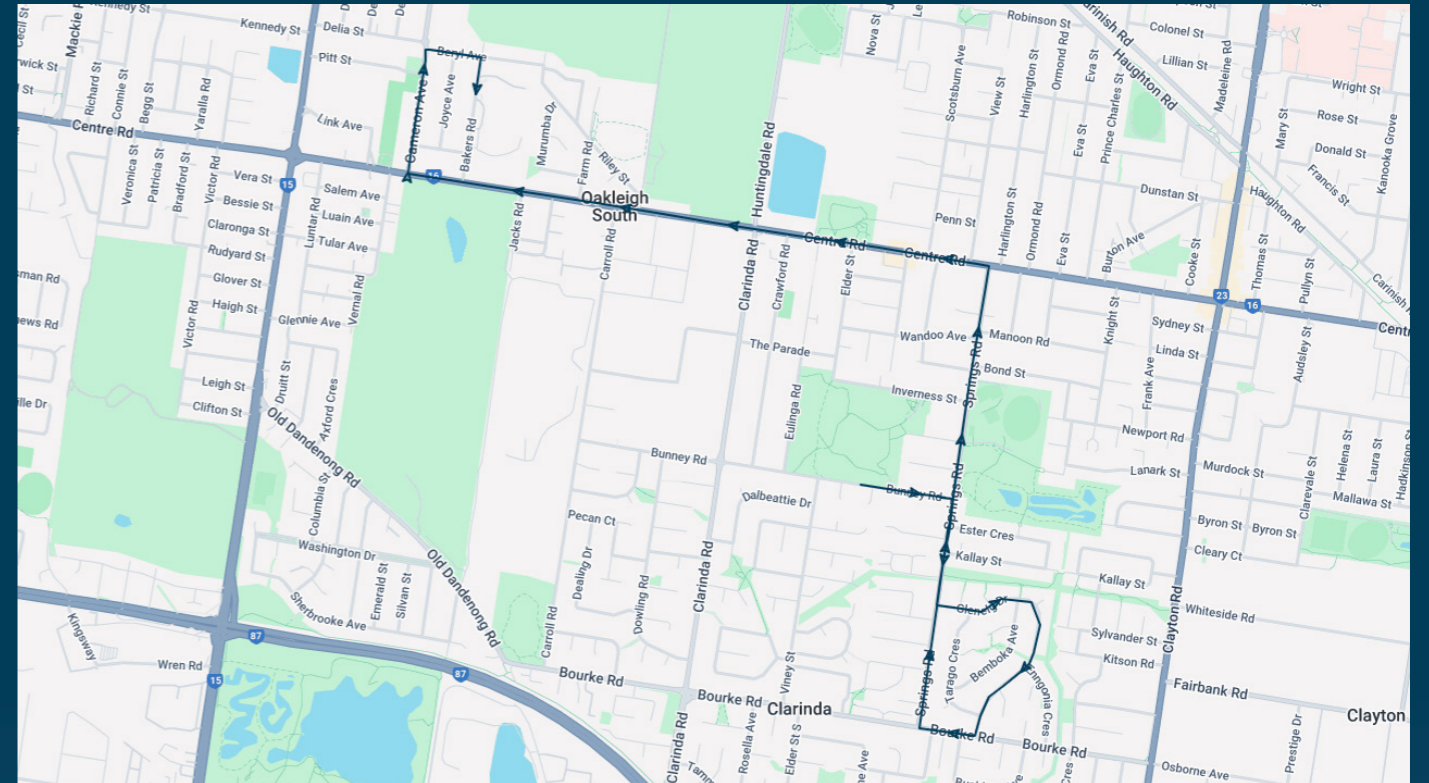

# South Oakleigh College

## Route: 3104 | Morning

Stop ID	Stop Name	Time	Stop ID	Stop Name	Time
11124	Bald Hill Park/opp 72 Bunney Rd	07:50			
10903	Springs Rd/Bunney Rd	07:50			
10902	Namatjira Park/Springs Rd	07:51			
10901	Bond St/Springs Rd	07:52			
11423	Centre Rd/Springs Rd	07:53			
6480	Springs Rd/Centre Rd	07:53			
6481	Elder St/Centre Rd	07:54			
6482	Eulinga Rd/Centre Rd	07:55			
6483	Crawford Rd/Centre Rd	07:55			
6484	Huntingdale Rd/Centre Rd	07:56			
6485	Windsor Ave/Centre Rd	07:56			
6487	Carroll Rd/Centre Rd	07:57			
6488	Norma Ave/Cameron Ave	08:00			
6489	Beryl Ave/Cameron Ave	08:00			
46601	South Oakleigh College/Barkers Rd	08:02			

### TURN DIRECTIONS

Via Bunney Rd, Right Springs Rd, Left Glenelg Dr, Right Bourke Rd, Right Springs Rd, Left Centre Rd, Right Cameron Ave, Right Beryl Ave, Right Barkers Rd to South Oakleigh College

To view our list of live tracked services, visit [www.venturabus.com.au](http://www.venturabus.com.au)  
 Timetable Printed : 30 September 2024

### TURN DIRECTIONS

Via Clarinda Rd, Left Bourke Rd, Left Springs Rd, Left Centre Rd, Right Cameron Ave, Right Beryl Ave, Right Barkers Rd to South Oakleigh College

To view our list of live tracked services, visit [www.venturabus.com.au](http://www.venturabus.com.au)  
 Timetable Printed : 30 September 2024