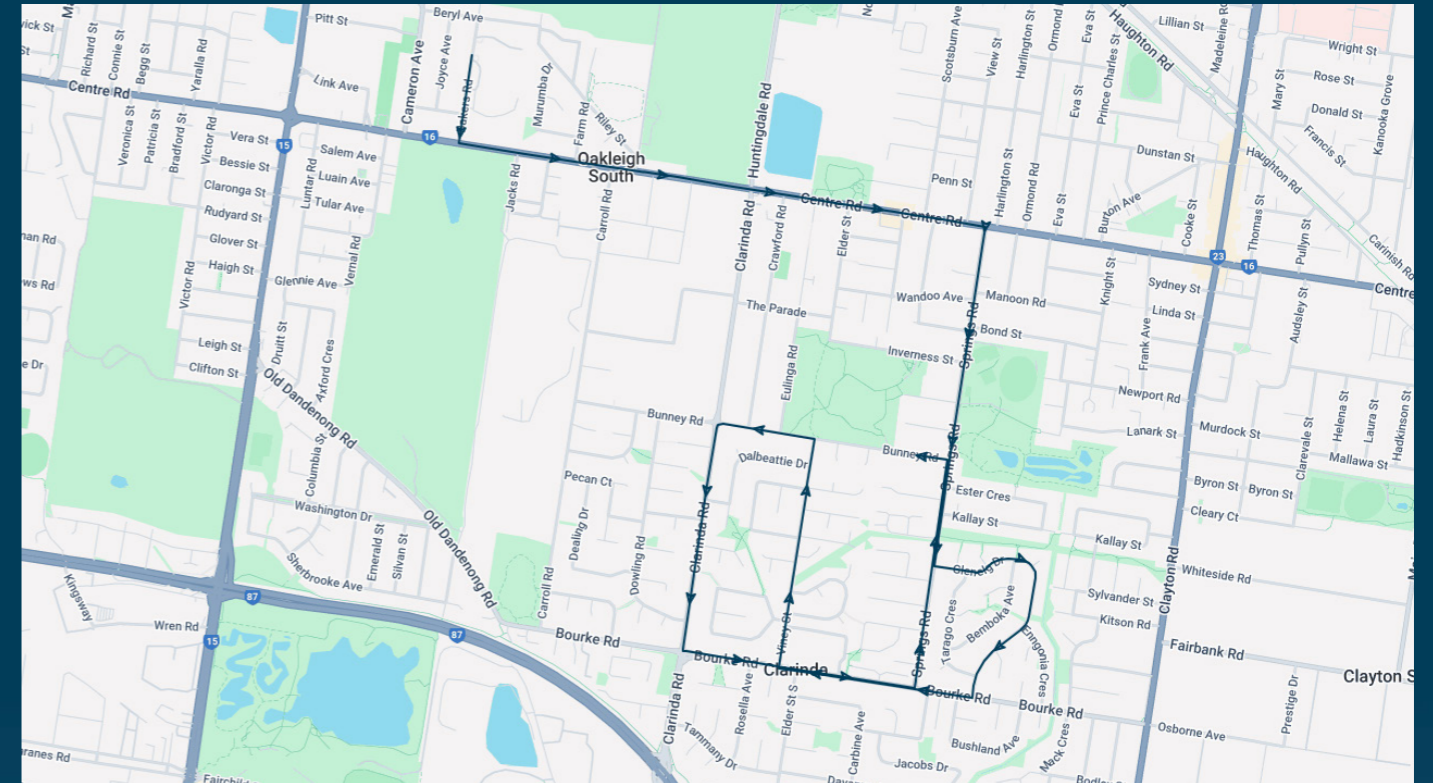

### TURN DIRECTIONS

Via Clarinda Rd, Left Bourke Rd, Left Springs Rd, Left Centre Rd, Right Cameron Ave, Right Beryl Ave, Right Barkers Rd to South Oakleigh College

To view our list of live tracked services, visit [www.venturabus.com.au](http://www.venturabus.com.au)  
 Timetable Printed : 30 September 2024

## Route: 3124 | Afternoon

Stop ID	Stop Name	Time	Stop ID	Stop Name	Time
46601	South Oakleigh College/Barkers Rd	15:20			
8175	Bakers Rd/Centre Rd	15:20			
8176	Jacks Rd/Centre Rd	15:21			
8177	Farm Rd/Centre Rd	15:21			
8178	Windsor Ave/Centre Rd	15:22			
8179	Huntingdale Rd/Centre Rd	15:22			
8180	Crawford Rd/Centre Rd	15:23			
8181	Elder St/Centre Rd	15:23			
8182	Melaleuca Dr/Centre Rd	15:24			
10900	Centre Rd/Springs Rd	15:25			
11424	Bond St/Springs Rd	15:25			
11425	Namatjira Park/Springs Rd	15:26			
10491	Springs Rd/Bourke Rd	15:30			
10492	Clarinda SC/Bourke Rd	15:31			
11428	Clarinda Rd/Bunney Rd	15:33			
11429	Tatiara Ave/Clarinda Rd	15:34			
11430	Eliminya Ct/Clarinda Rd	15:35			
11431	Bourke Rd/Clarinda Rd	15:35			
8363	Clarinda Rd/Bourke Rd	15:36			
8364	Clarinda Community Library/Bourke Rd	15:36			
9478	Clarinda SC/Bourke Rd	15:37			
9479	Springs Rd/Bourke Rd	15:37			
11426	Springs Rd/Bunney Rd	15:40			

**Times listed are estimated times only, it is advised to arrive at your stop earlier than the listed time to avoid missing your bus.**

**You can also download the Ventura Tracker app to view real time bus locations of all services**

## Route: 3124 | Afternoon