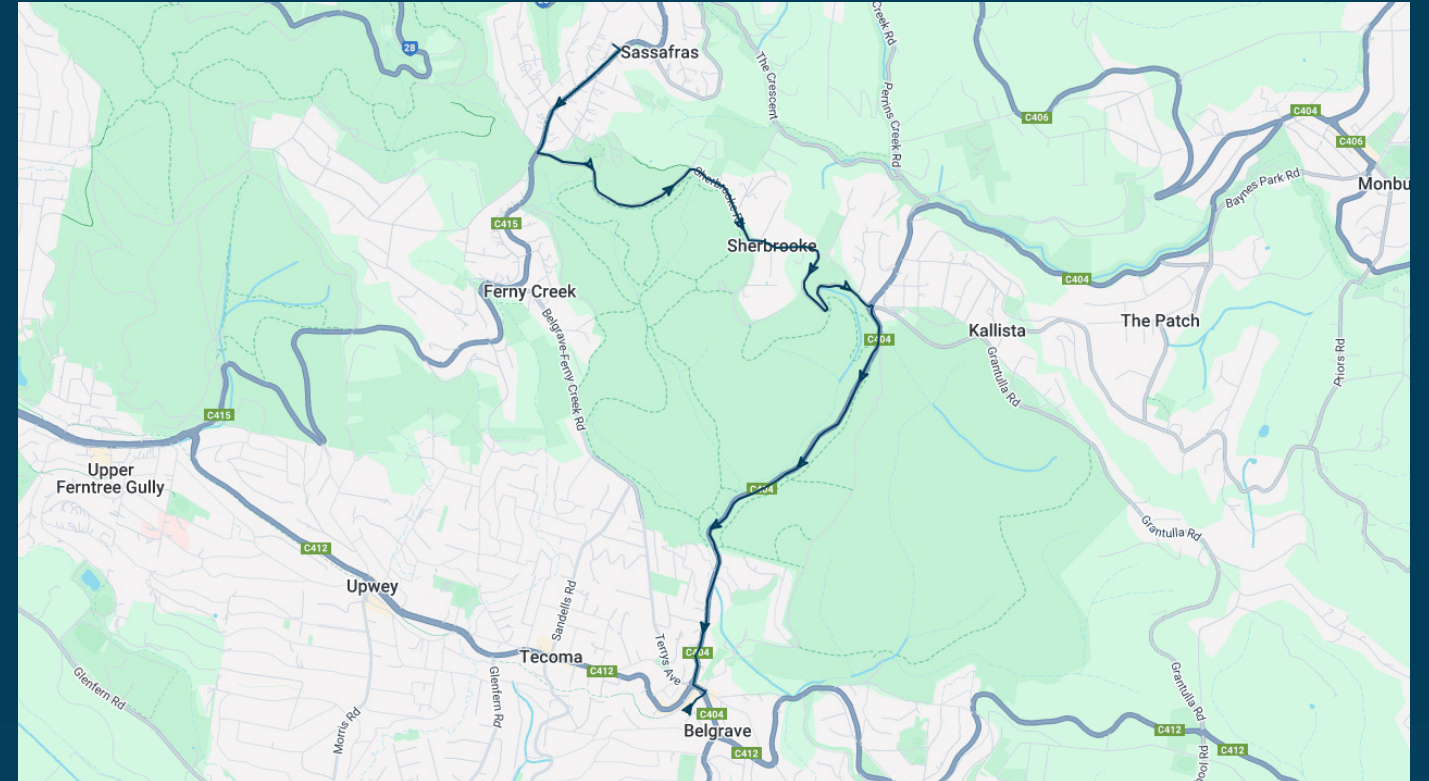

Sherbrooke Community School

Route: 5100 | Afternoon

Stop ID	Stop Name	Time	Stop ID	Stop Name	Time
49877	Sherbrooke Community School	15:25			
12546	Sherbrooke Community School	15:25			
22480	Hilton Rd/Mt. Dandenong Tourist Rd	15:25			
12548	Sherbrooke Rd/Mt. Dandenong Tourist Rd	15:26			
12549	Nobles Lane/Sherbrooke Rd	15:29			
12550	Poets Lane/Sherbrooke Rd	15:30			
12551	Braeside Ave/Sherbrooke Rd	15:31			
12552	Monbulk Rd/Sherbrooke Rd	15:33			
14578	Cole Ave/Monbulk Rd	15:37			
19581	Belgrave Station	15:40			

Times listed are estimated times only, it is advised to arrive at your stop earlier than the listed time to avoid missing your bus.

You can also download the Ventura Tracker app to view real time bus locations of all services

Sherbrooke Community School

Route: 5100 | Afternoon

TURN DIRECTIONS

Via Right Mt Dandenong Tourist Rd, Left Sherbrooke Rd, Cont Monbulk Rd, Left Belgrave-Gembrook Rd, Right into Belgrave Station

To view our list of live tracked services, visit www.venturabus.com.au

Timetable Printed : 14 October 2024